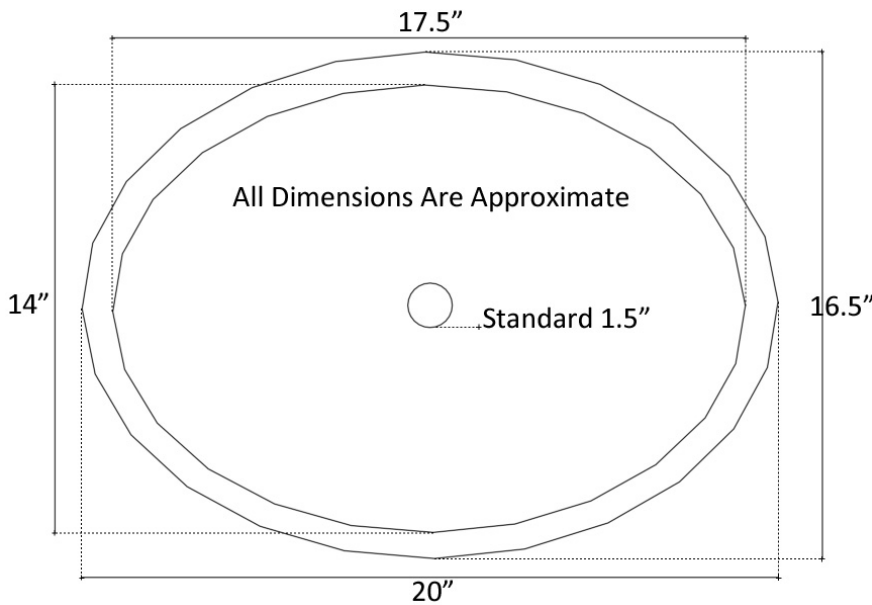

Available Drains:

- D004** Grid Strainer
- D005** Lift and Turn
- D006** Pop-up w/ lift rod
- D011-** Decorative Grid Strainer
- D017**
- D101-** Decorative Drains
- D604**

DIMENSIONS WILL VARY. DO NOT use this sheet as a guide for countertop cuts.