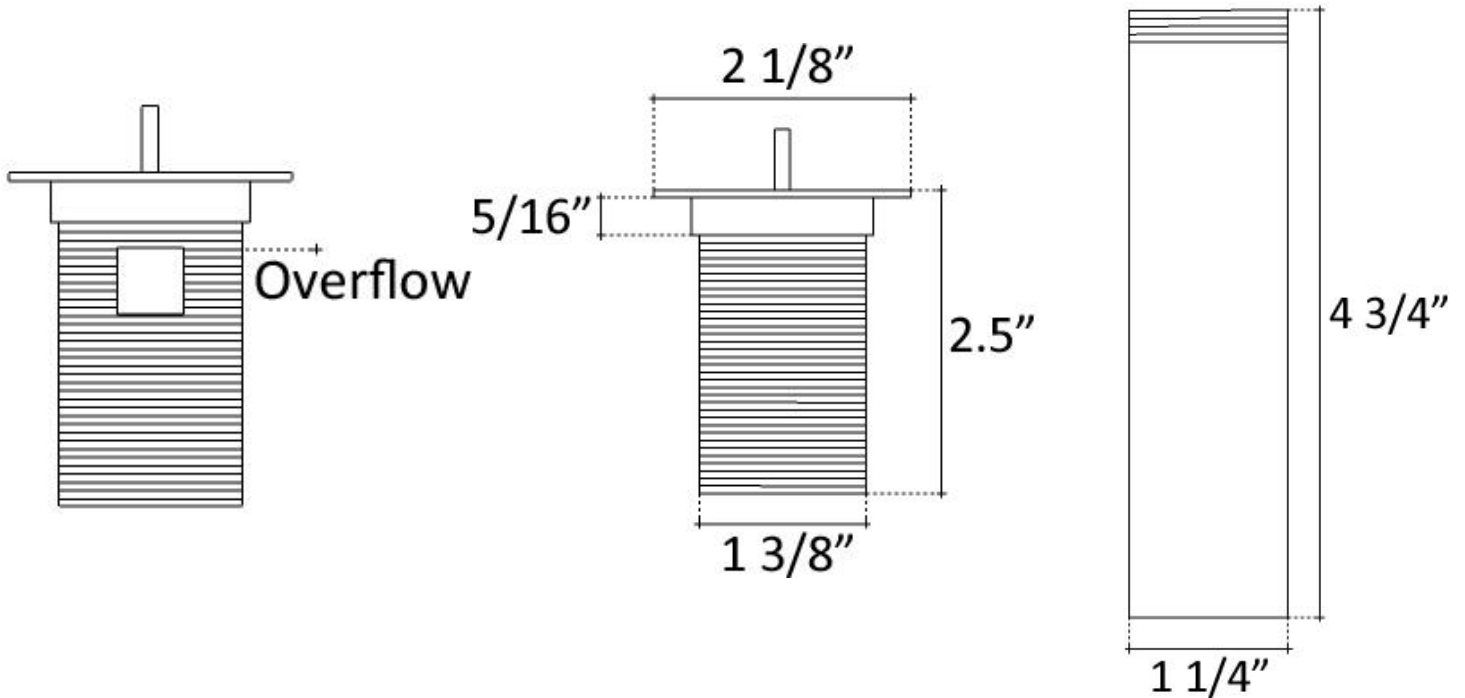

Description:

- Brass Construction
- Finishes are Plated
- Available with or without overflow
- Ships with Deco Drain Top and Drain Mechanism
- Push down to close, Push again to allow sink to drain
- NO set screw for drain top (it sits loosely, to allow easy cleaning)
- Drain Mechanism only available in Dark Bronze or Polished Chrome

**Available Finishes:
(Drain Top Only)**

DB	Dark Bronze
WC	Weathered Copper
PN	Polished Nickel
SN	Satin Nickel
PW	Pewter

Linkasink

2235 E Rose Garden Loop
Phoenix, AZ 85024

Ph 866-395-8377 F 800-211-6444 www.linkasink.com