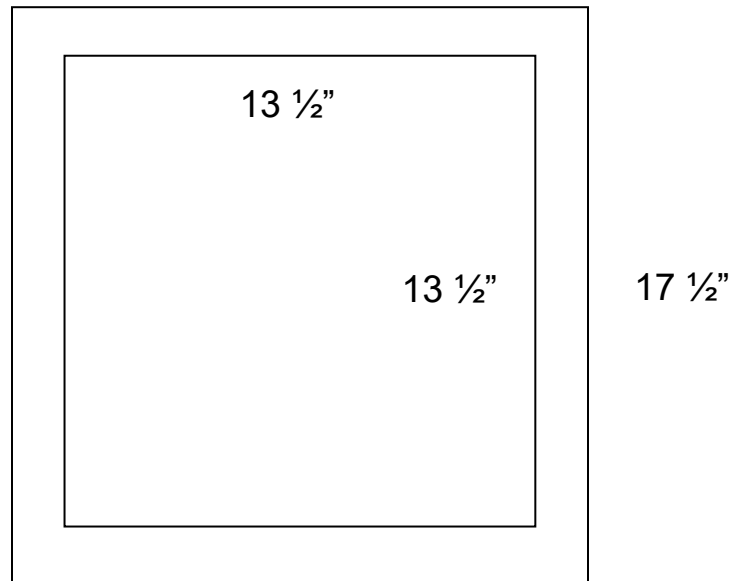

Description:

- Undermount or Drop-In
- White Marble with Mother of Pearl Inlay on Metal Base

Available Drains:

D004	Grid Strainer
D005	Lift and Turn
D006	Pop-up w/ horizontal lift rod
D101 - D720	Decorative Drain
D011- D017	Decorative Grid Strainer

17 ½"

DIMENSIONS WILL VARY. DO NOT use this sheet as a guide for countertop cuts.