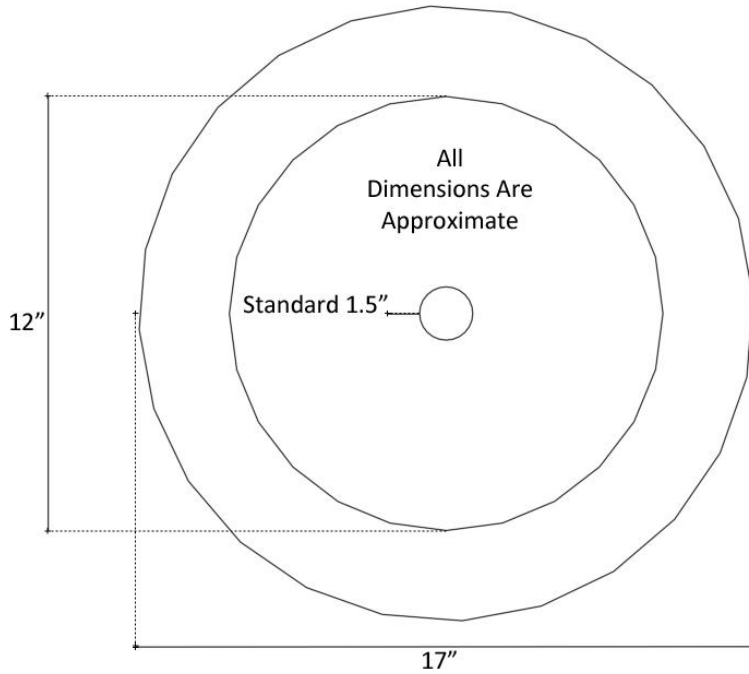

Description:

- Copper
- Drop-In
- Use standard 1.5" drain
- Clean with mild soap
No abrasive chemicals

Available Finishes:

- DB** Dark Bronze
- WC** Weathered Copper
- PN** Polished Nickel
- SN** Satin Nickel

Available Drains:

- D004** Grid Strainer
- D005** Lift and Turn
- D006** Pop-up w/ lift rod
- D101-** Decorative Drains
- D720**

DIMENSIONS WILL VARY. DO NOT use this sheet as a guide for countertop cuts.