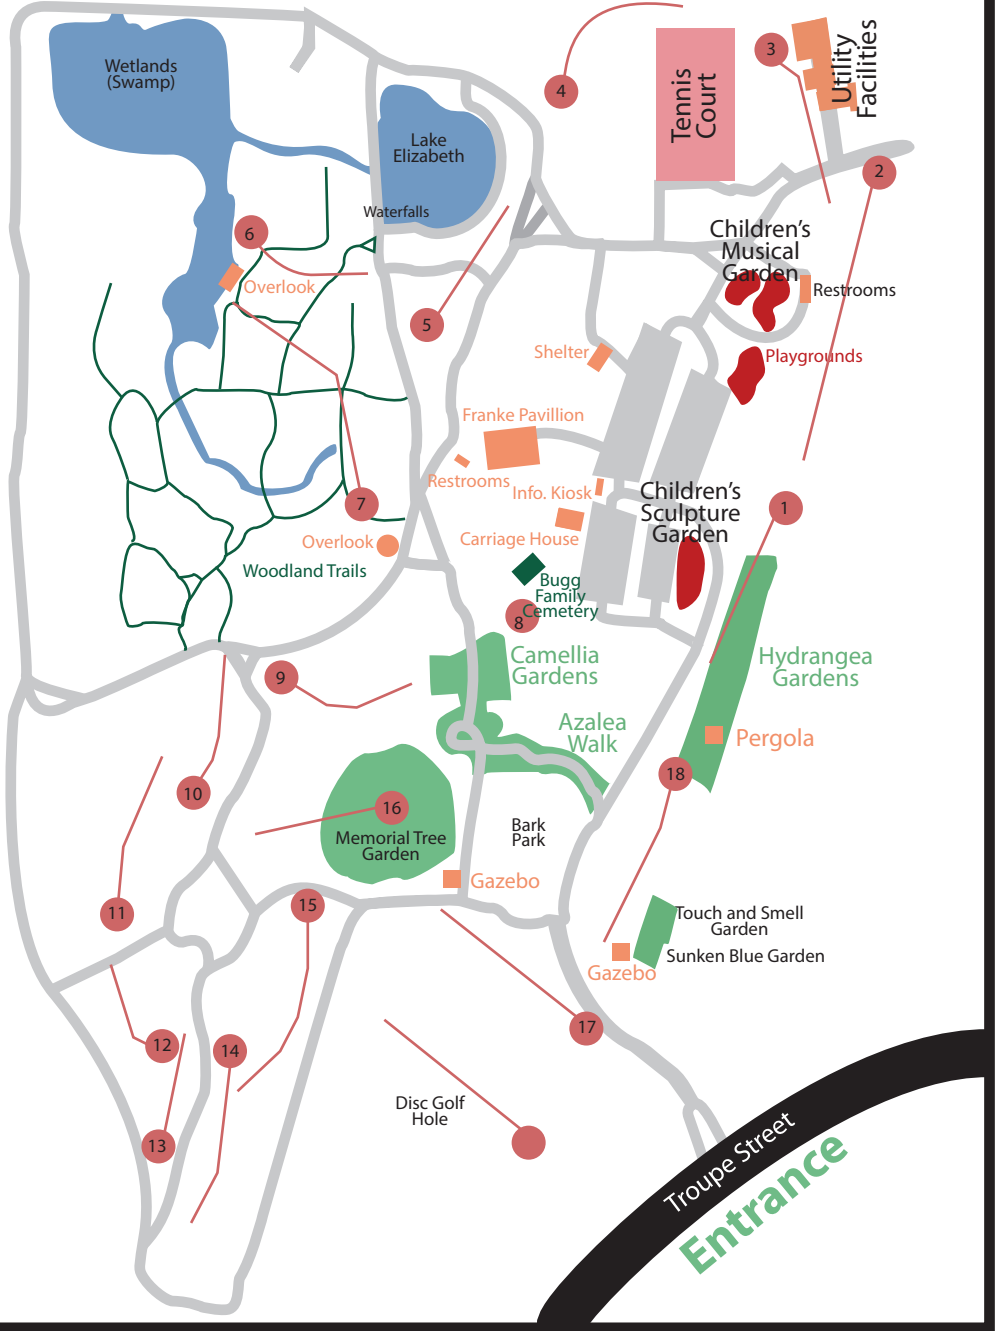

PENDLETON KING PARK FOUNDATION

EST. 1966

CSX Railroad

CSX Railroad

Wetlands (Swamp)

Lake Elizabeth

Waterfalls

Overlook

Woodland Trails

Overlook

Memorial Tree Garden

Bark Park

Disc Golf Hole

Troupe Street
Entrance

Tennis Court

Utility Facilities

Children's Musical Garden

Restrooms

Playgrounds

Children's Sculpture Garden

Franke Pavilion

Shelter

Restrooms

Info. Kiosk

Carriage House

Bugg Family Cemetery

Camellia Gardens

Azalea Walk

Hydrangea Gardens

Pergola

18

Touch and Smell Garden