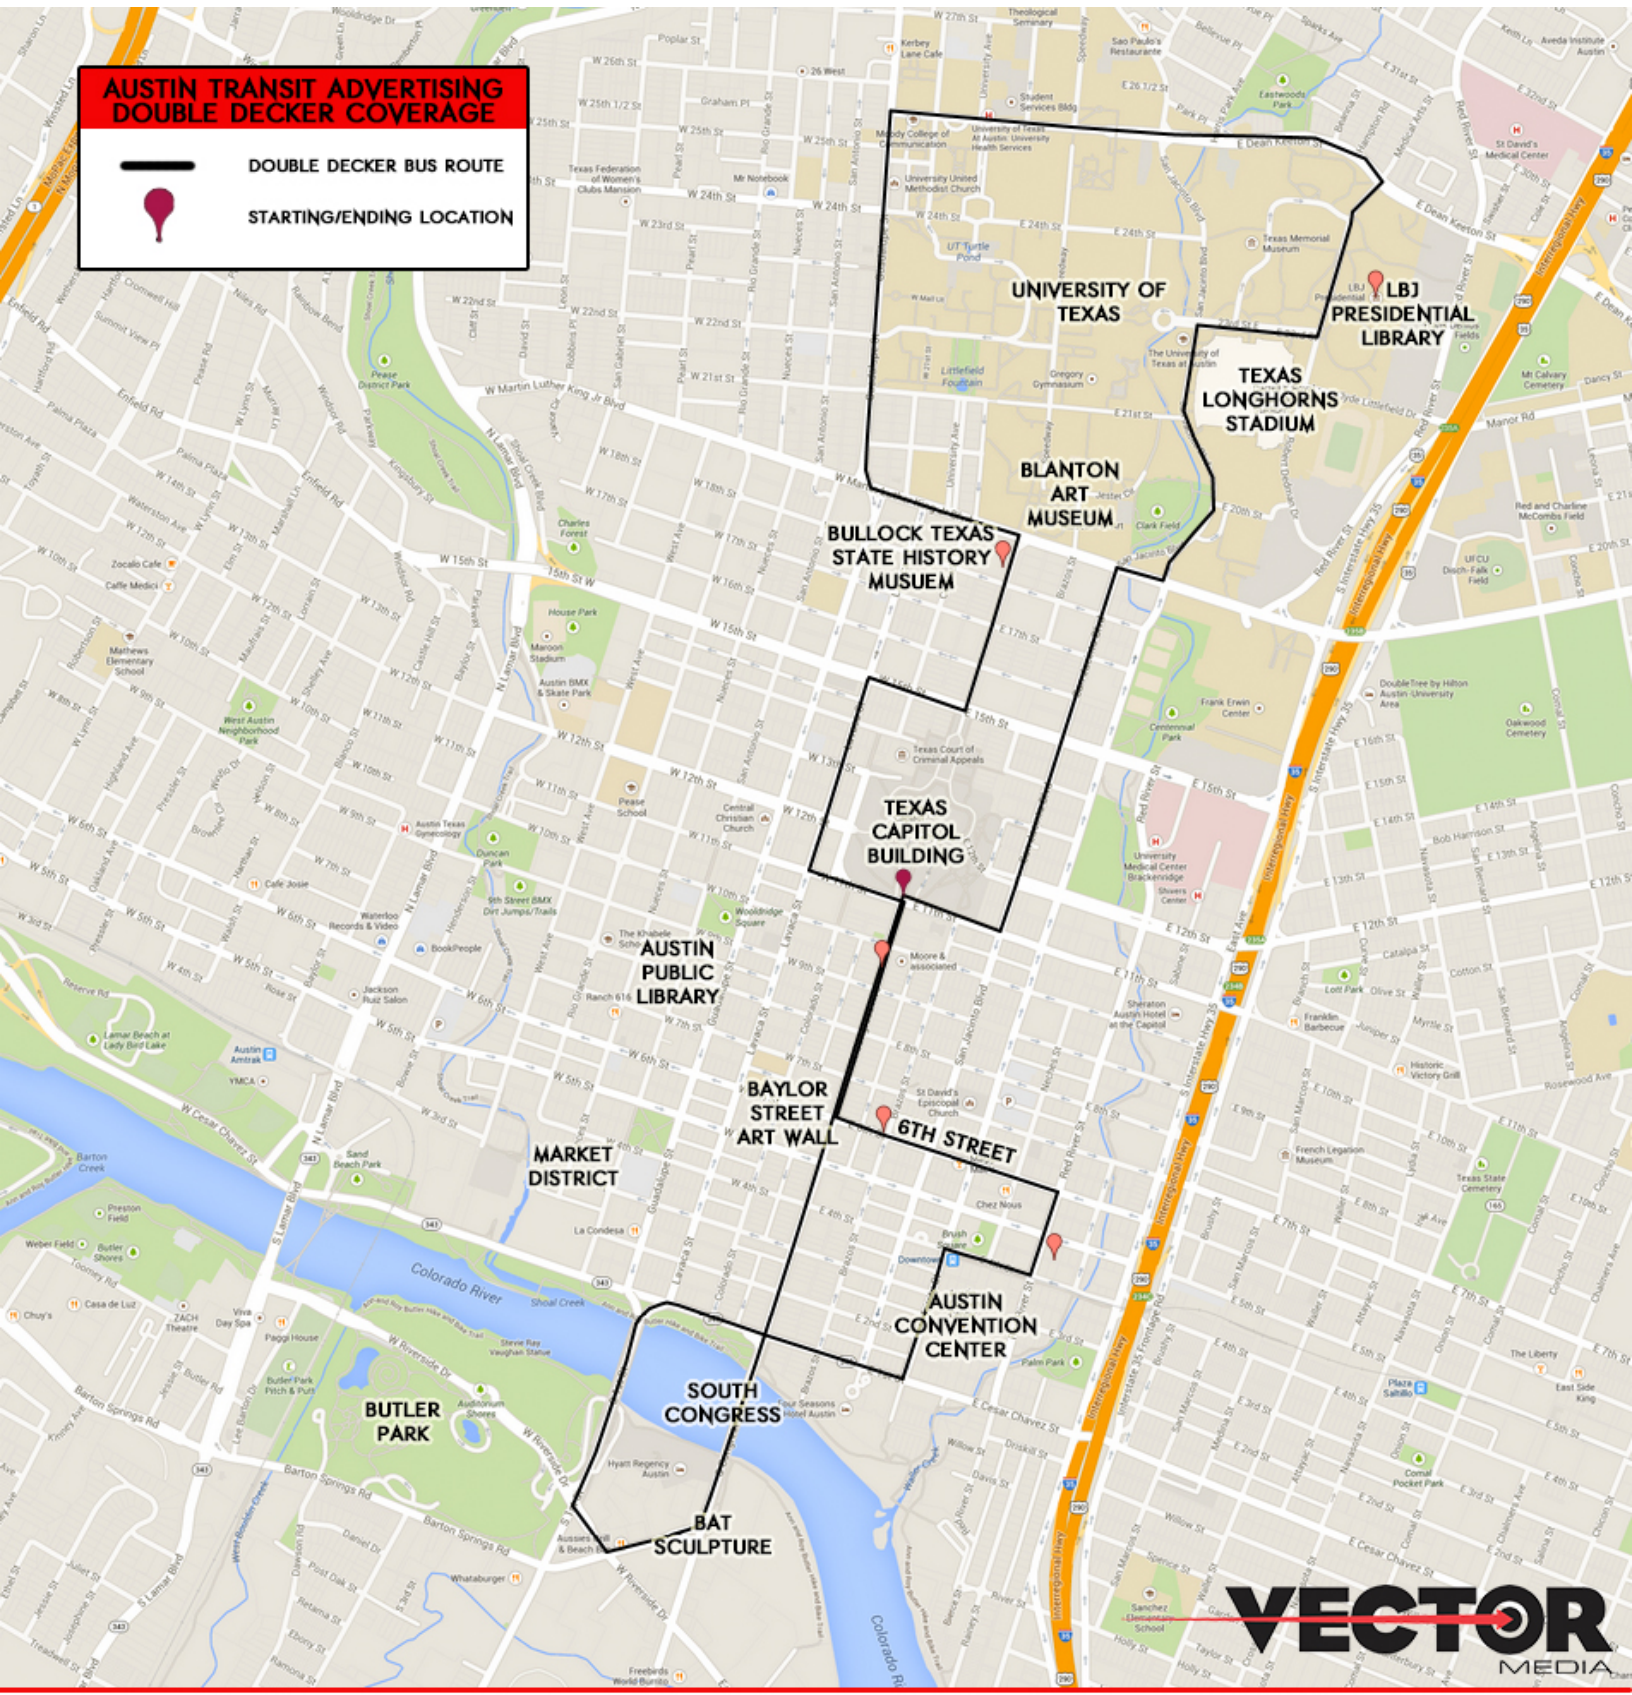

AUSTIN TRANSIT ADVERTISING DOUBLE DECKER COVERAGE

DOUBLE DECKER BUS ROUTE

STARTING/ENDING LOCATION

STOPS INCLUDE:
TEXAS STATE CAPITOL BUILDING - BULLOCK TEXAS STATE HISTORY MUSEUM - LBJ PRESIDENTIAL LIBRARY
RESTAURANT ROW ON CONGRESS ST - 6TH STREET - AUSTIN VISITORS CENTER