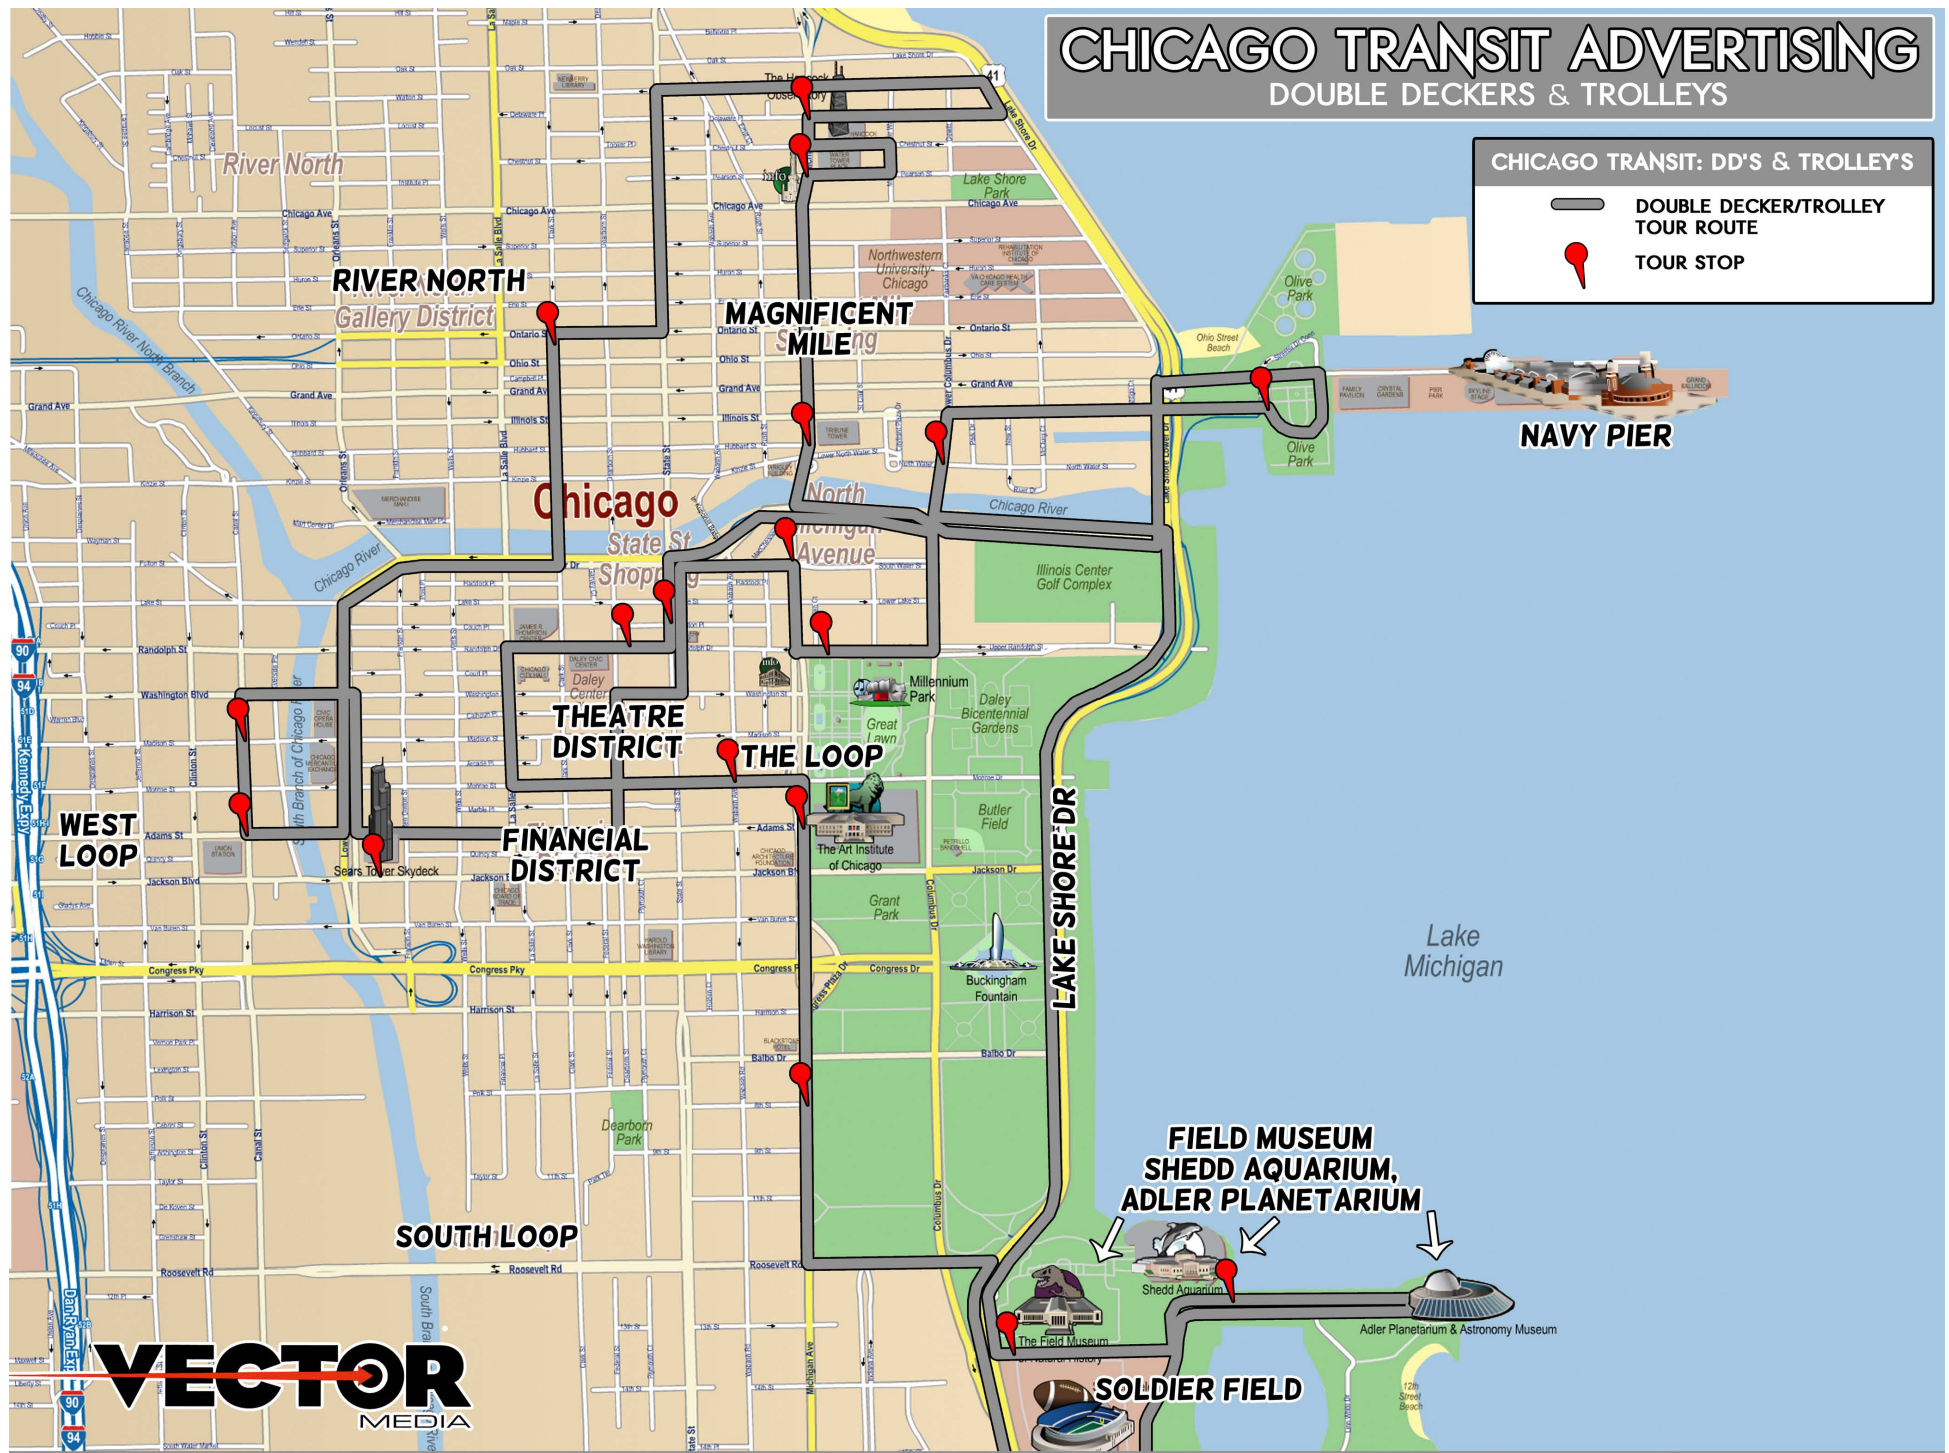

# CHICAGO TRANSIT ADVERTISING

## DOUBLE DECKERS & TROLLEYS

**CHICAGO TRANSIT: DD'S & TROLLEY'S**

-  DOUBLE DECKER/TROLLEY TOUR ROUTE
-  TOUR STOP

**STOPS (IN ORDER OF ROUTE) INCLUDE:**

MILLENNIUM PARK - MICHIGAN AVE BRIDGE - THEATRE DISTRICT - PALMER HOUSE - ART INSTITUTE - HILTON - SHEDD AQUARIUM - FIELD MUSEUM - SHERATON - NAVY PIER  
 MAGNIFICENT MILE - WATER TOWER - JOHN HANCOCK OBSERVATORY - HARD ROCK/RIVER NORTH - UNION STATION - OGILVIE STATION - SKYDECK - CHICAGO THEATRE