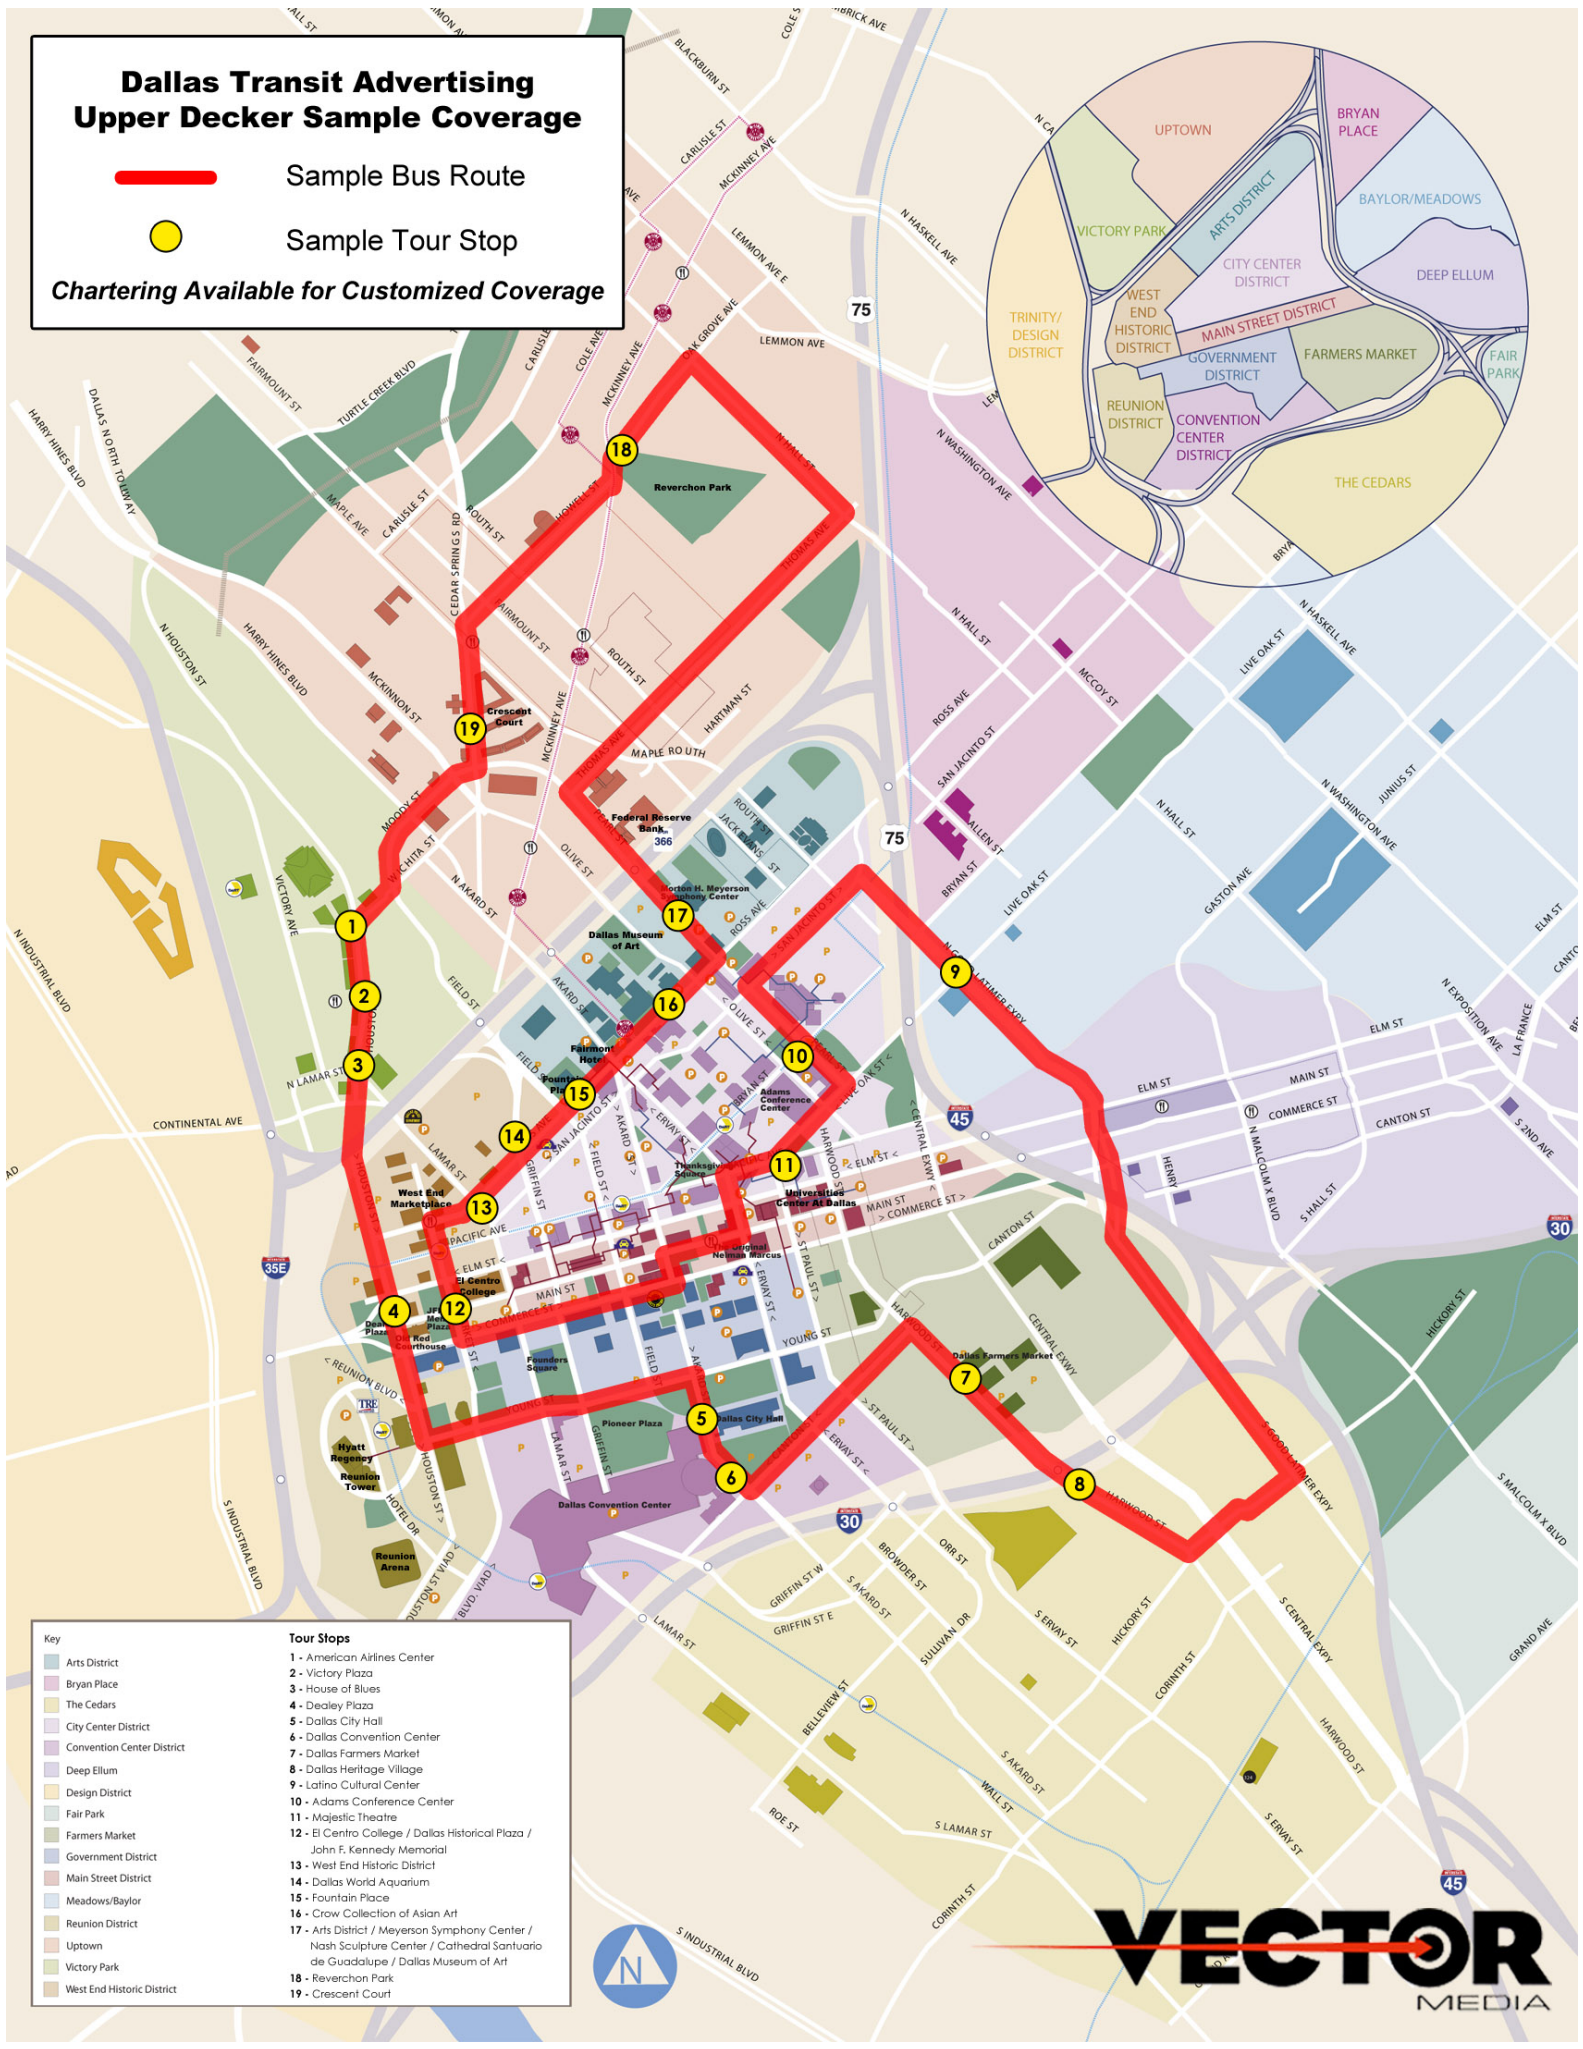

Dallas Transit Advertising Upper Decker Sample Coverage

-  Sample Bus Route
-  Sample Tour Stop

Chartering Available for Customized Coverage

Key	
	Arts District
	Bryan Place
	The Cedars
	City Center District
	Convention Center District
	Deep Ellum
	Design District
	Fair Park
	Farmers Market
	Government District
	Main Street District
	Meadows/Baylor
	Reunion District
	Uptown
	Victory Park
	West End Historic District

Tour Stops	
1	American Airlines Center
2	Victory Plaza
3	House of Blues
4	Dealey Plaza
5	Dallas City Hall
6	Dallas Convention Center
7	Dallas Farmers Market
8	Dallas Heritage Village
9	Latino Cultural Center
10	Adams Conference Center
11	Majestic Theatre
12	El Centro College / Dallas Historical Plaza / John F. Kennedy Memorial
13	West End Historic District
14	Dallas World Aquarium
15	Fountain Place
16	Crow Collection of Asian Art
17	Arts District / Meyerson Symphony Center / Nash Sculpture Center / Cathedral Santuario de Guadalupe / Dallas Museum of Art
18	Reverchon Park
19	Crescent Court