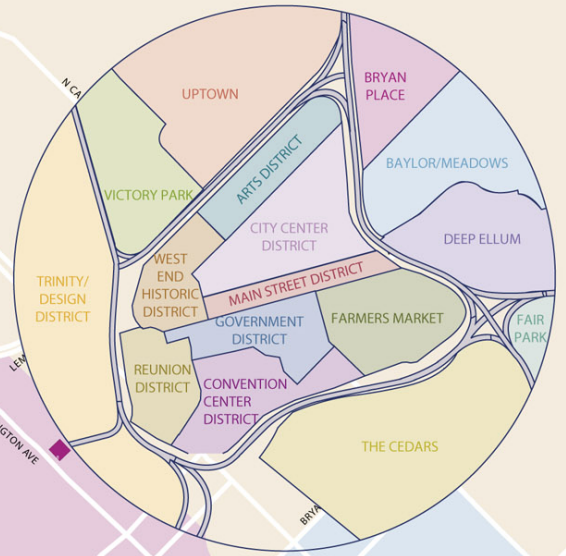

Dallas Transit Advertising Upper Decker Sample Coverage

-  Sample Bus Route
-  Sample Tour Stop

Chartering Available for Customized Coverage

Key	
	Arts District
	Bryan Place
	The Cedars
	City Center District
	Convention Center District
	Deep Ellum
	Design District
	Fair Park
	Farmers Market
	Government District
	Main Street District
	Meadows/Baylor
	Reunion District
	Uptown
	Victory Park
	West End Historic District

Tour Stops	
1	American Airlines Center
2	Victory Plaza
3	House of Blues
4	Dealey Plaza
5	Dallas City Hall
6	Dallas Convention Center
7	Dallas Farmers Market
8	Dallas Heritage Village
9	Latino Cultural Center
10	Adams Conference Center
11	Majestic Theatre
12	El Centro College / Dallas Historical Plaza / John F. Kennedy Memorial
13	West End Historic District
14	Dallas World Aquarium
15	Fountain Place
16	Crow Collection of Asian Art
17	Arts District / Meyerson Symphony Center / Nash Sculpture Center / Cathedral Santuario de Guadalupe / Dallas Museum of Art
18	Reverchon Park
19	Crescent Court