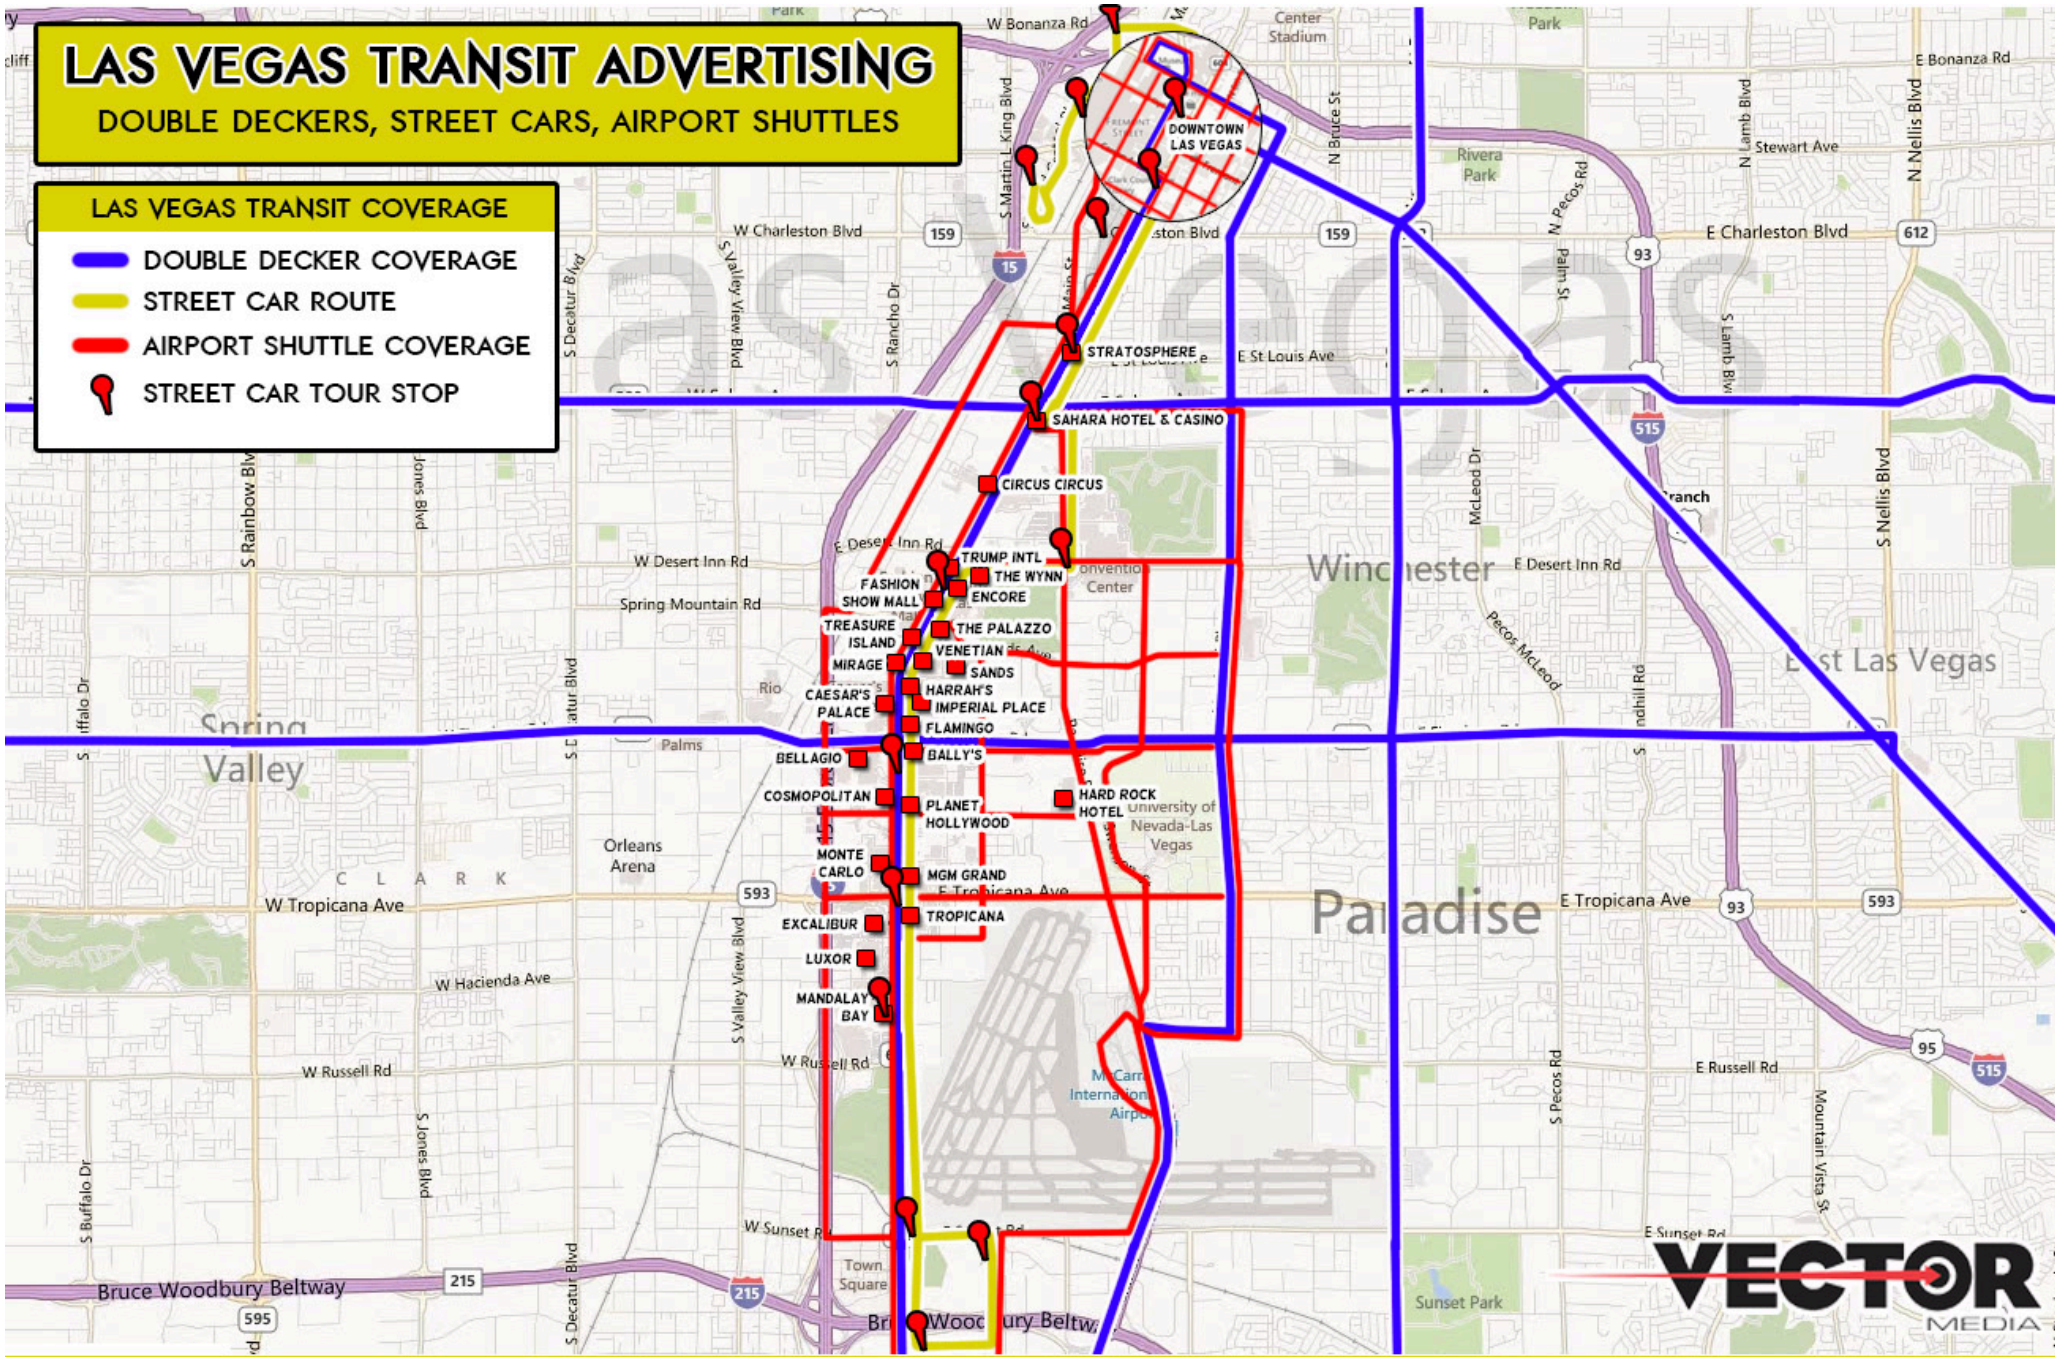

# LAS VEGAS TRANSIT ADVERTISING

DOUBLE DECKERS, STREET CARS, AIRPORT SHUTTLES

## LAS VEGAS TRANSIT COVERAGE

- █ DOUBLE DECKER COVERAGE
- █ STREET CAR ROUTE
- █ AIRPORT SHUTTLE COVERAGE
- STREET CAR TOUR STOP

### STOPS INCLUDE:

PREMIUM OUTLETS - SYMPHONY PARK - CITY PARKWAY - FREMONT ST - TRANSIT CENTER - ARTS DISTRICT - STRATOSPHERE - SAHARA - CONVENTION CENTER - FASHION SHOW MALL - WYNN  
 CITY CENTER - BELLAGIO - PARIS - EXCALIBUR - MGM GRAND SHOWCASE MALL - MANDALAY BAY - CALLAWAY GOLF CENTER - LAS VEGAS OUTLET CENTER - SOUTH STRIP TERMINAL