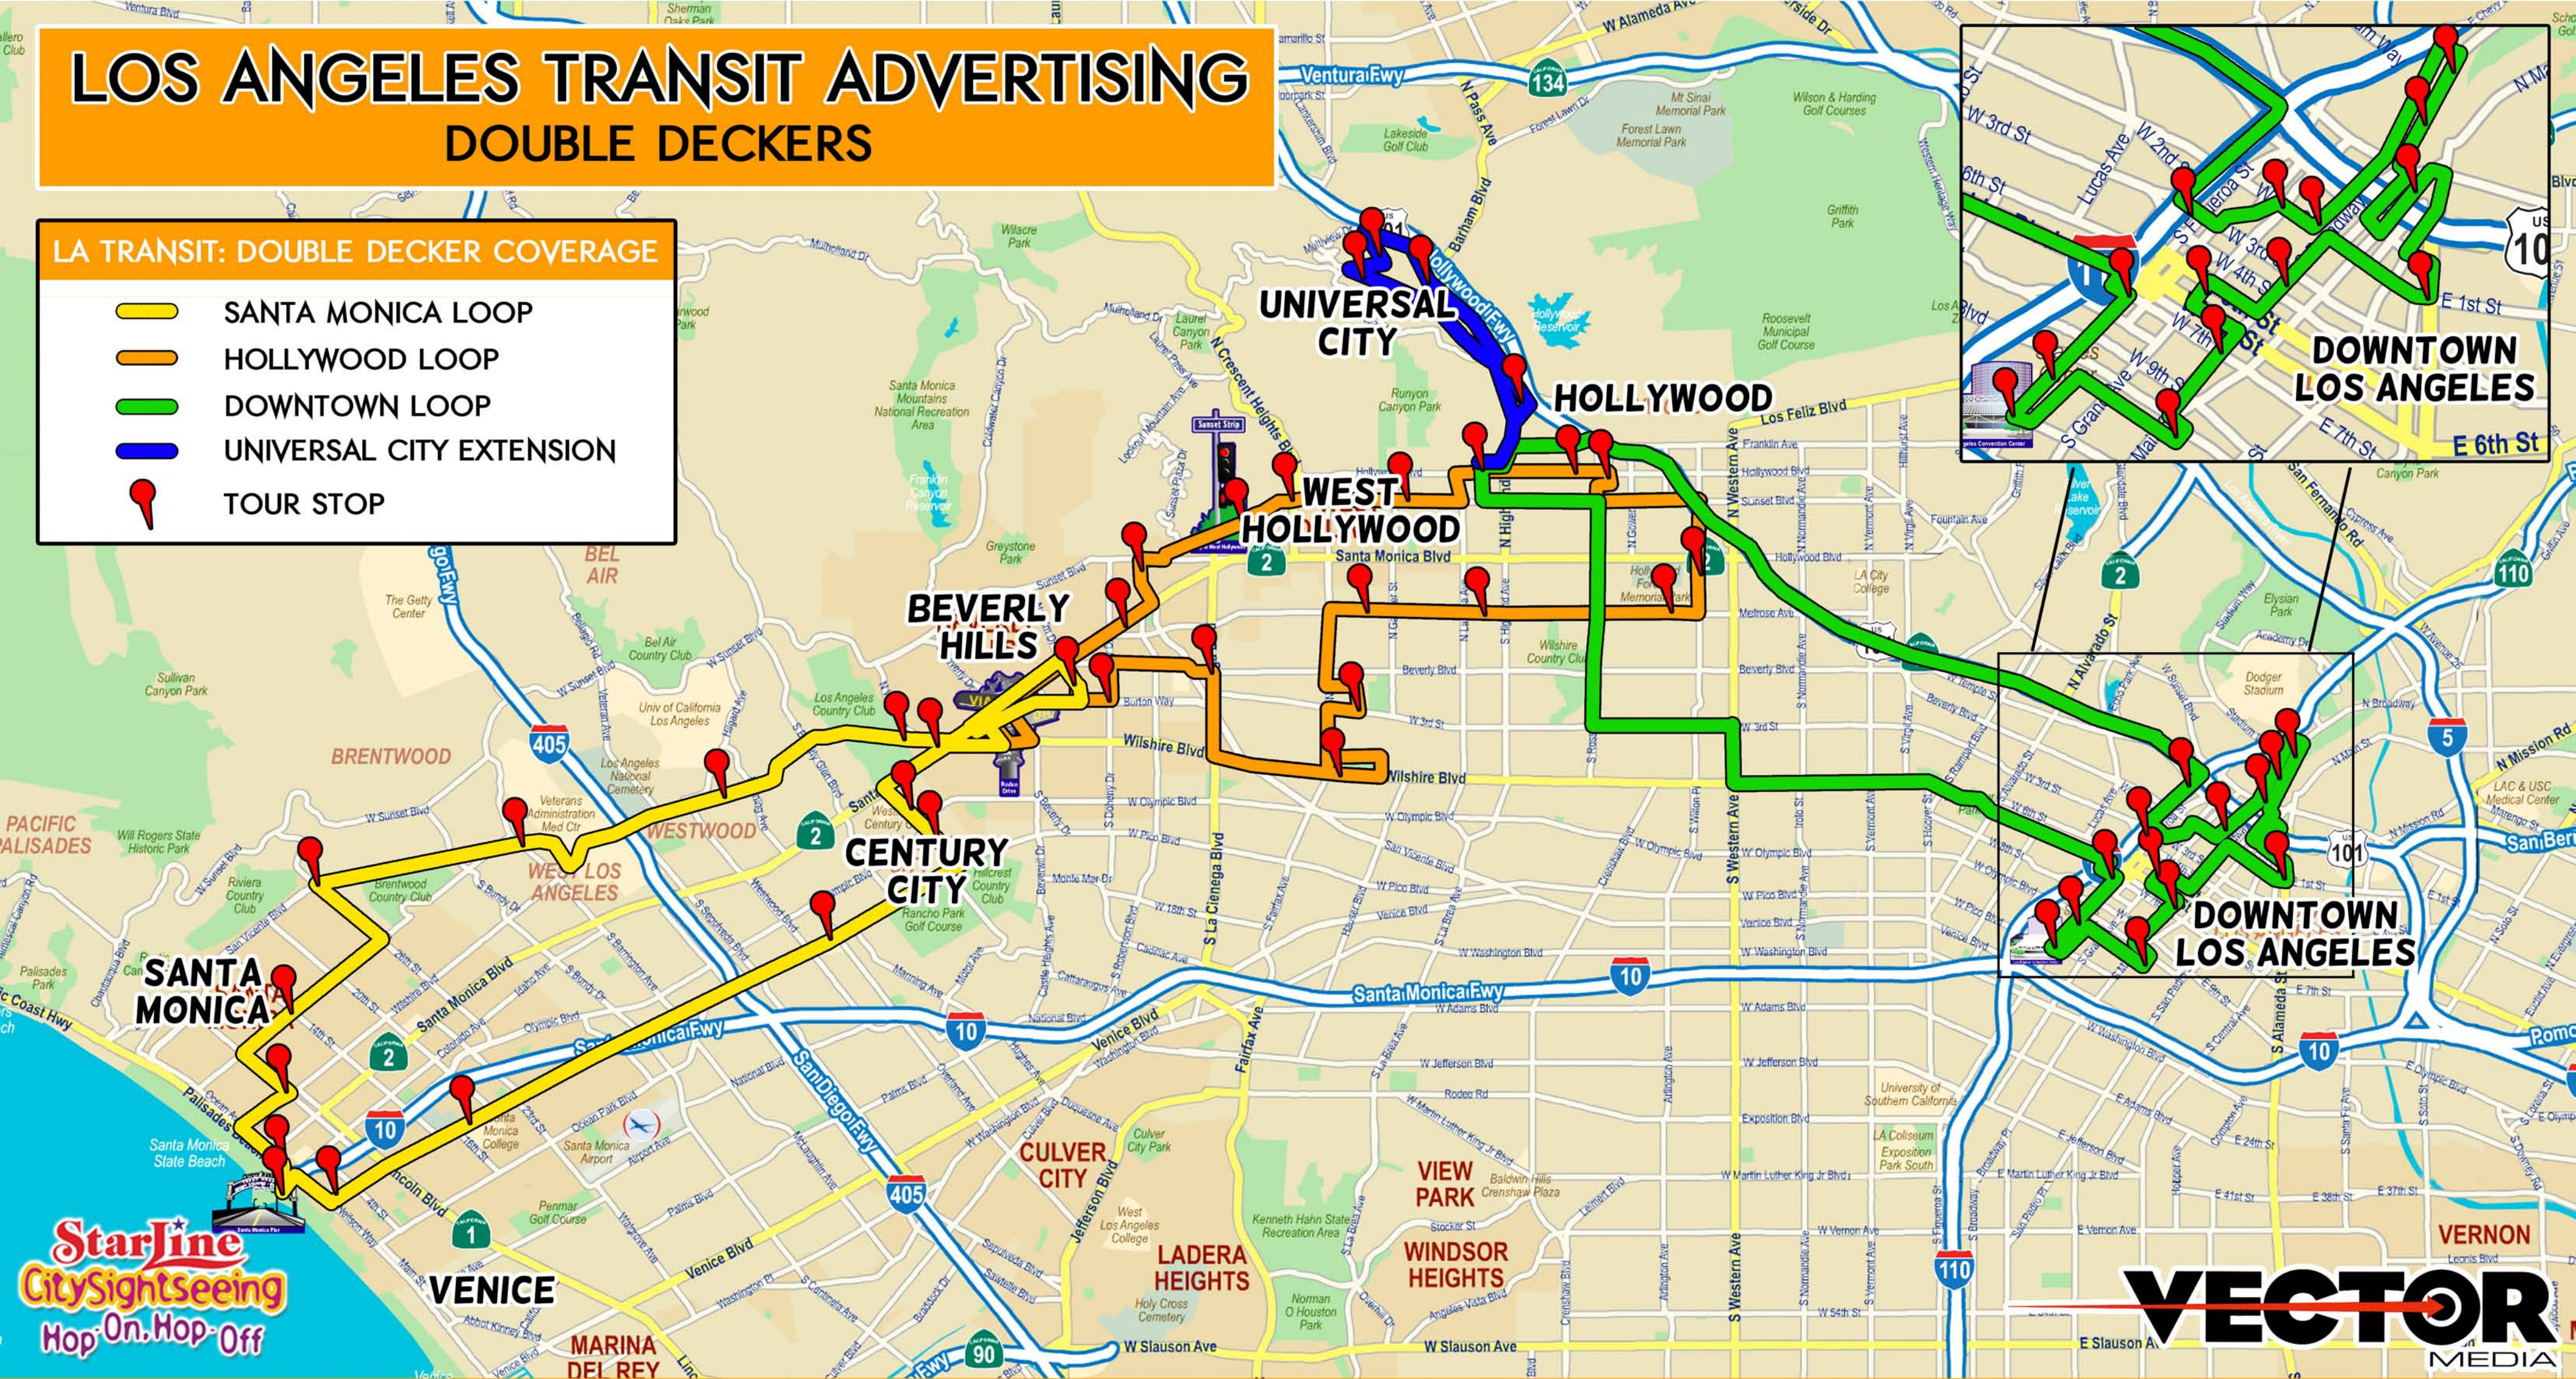

# LOS ANGELES TRANSIT ADVERTISING

## DOUBLE DECKERS

### LA TRANSIT: DOUBLE DECKER COVERAGE

-  SANTA MONICA LOOP
-  HOLLYWOOD LOOP
-  DOWNTOWN LOOP
-  UNIVERSAL CITY EXTENSION
-  TOUR STOP

### STOPS INCLUDE:

SANTA MONICA PIER - SANTA MONICA BLVD - UCLA - BEVERLY HILLS - CENTURY CITY - RODEO DRIVE - HOLLYWOOD BLVD - SUNSET STRIP - MELROSE AVENUE  
 UNIVERSAL CITY - STAPLES CENTER - GRAMMY MUSEUM - BEVERLY CENTER - MADAME TUSSAUD'S - CHINATOWN - FASHION DISTRICT - JEWELRY DISTRICT