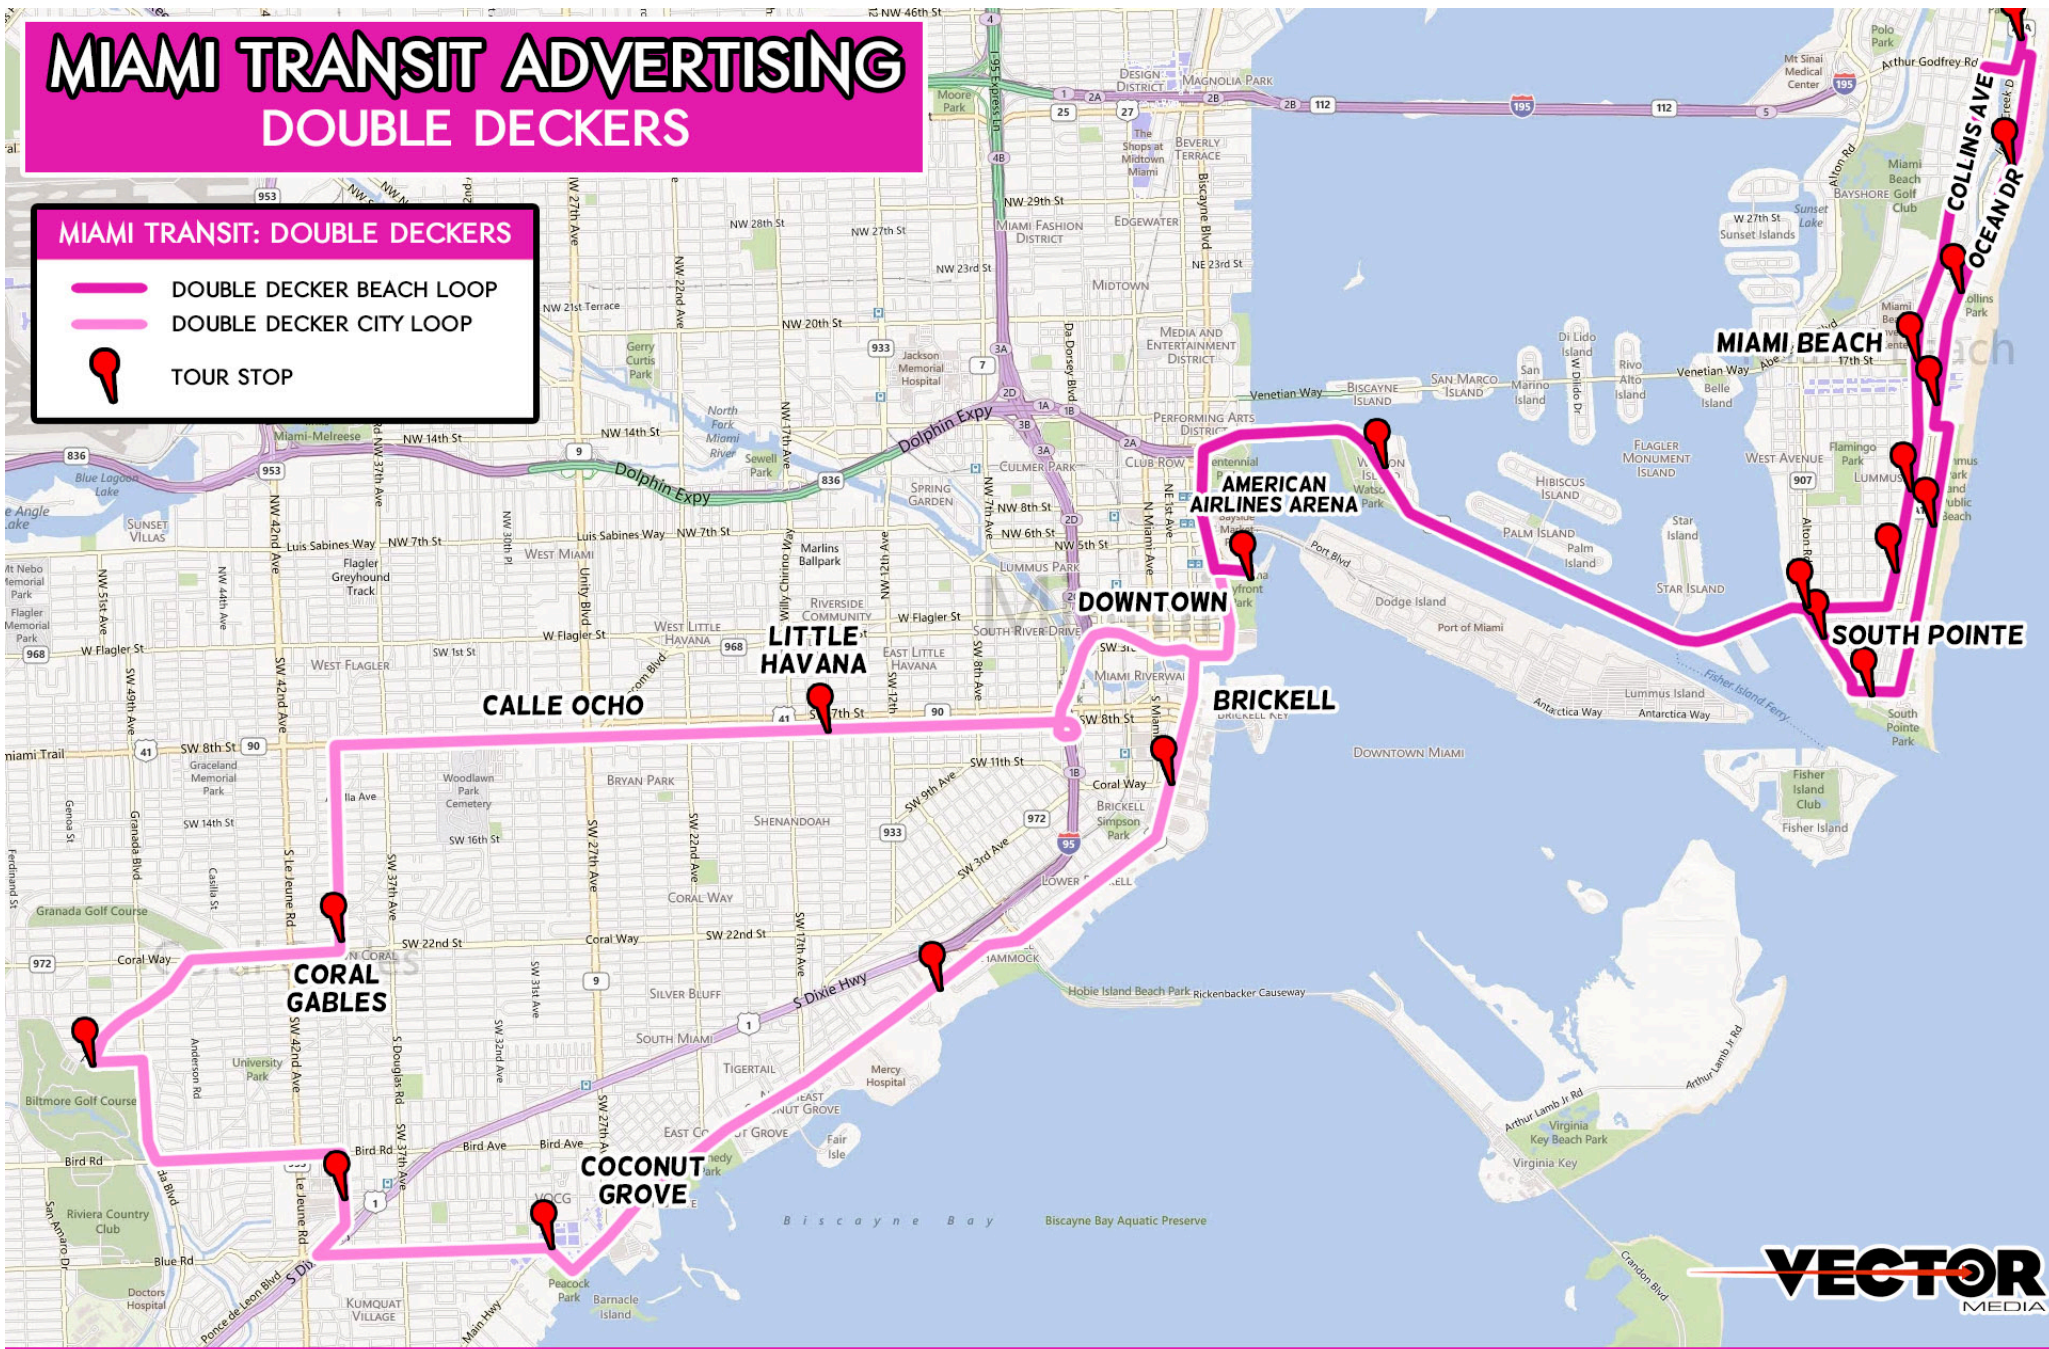

# MIAMI TRANSIT ADVERTISING

## DOUBLE DECKERS

### MIAMI TRANSIT: DOUBLE DECKERS

-  DOUBLE DECKER BEACH LOOP
-  DOUBLE DECKER CITY LOOP
-  TOUR STOP

### STOPS INCLUDE:

- CENTRAL STATION - MIAMI BEACH MARINA - SOUTH POINTE PARK - ART DECO WELCOME CENTER - LOEWS HOTEL - BASS MUSEUM - RIU HOTEL - FONTAINEBLEAU - LINCOLN ROAD  
 OLD MIAMI BEACH CITY HALL - ANGLER'S RESORT - SHOPS @ 5TH & ALTON - JUNGLE ISLAND - BRICKELL AVE - SCIENCE MUSEUM - COCONUT GROVE STATION  
 MERRICK PARK - BILTMORE HOTEL - CORAL GABLES DOWNTOWN - LITTLE HAVANA