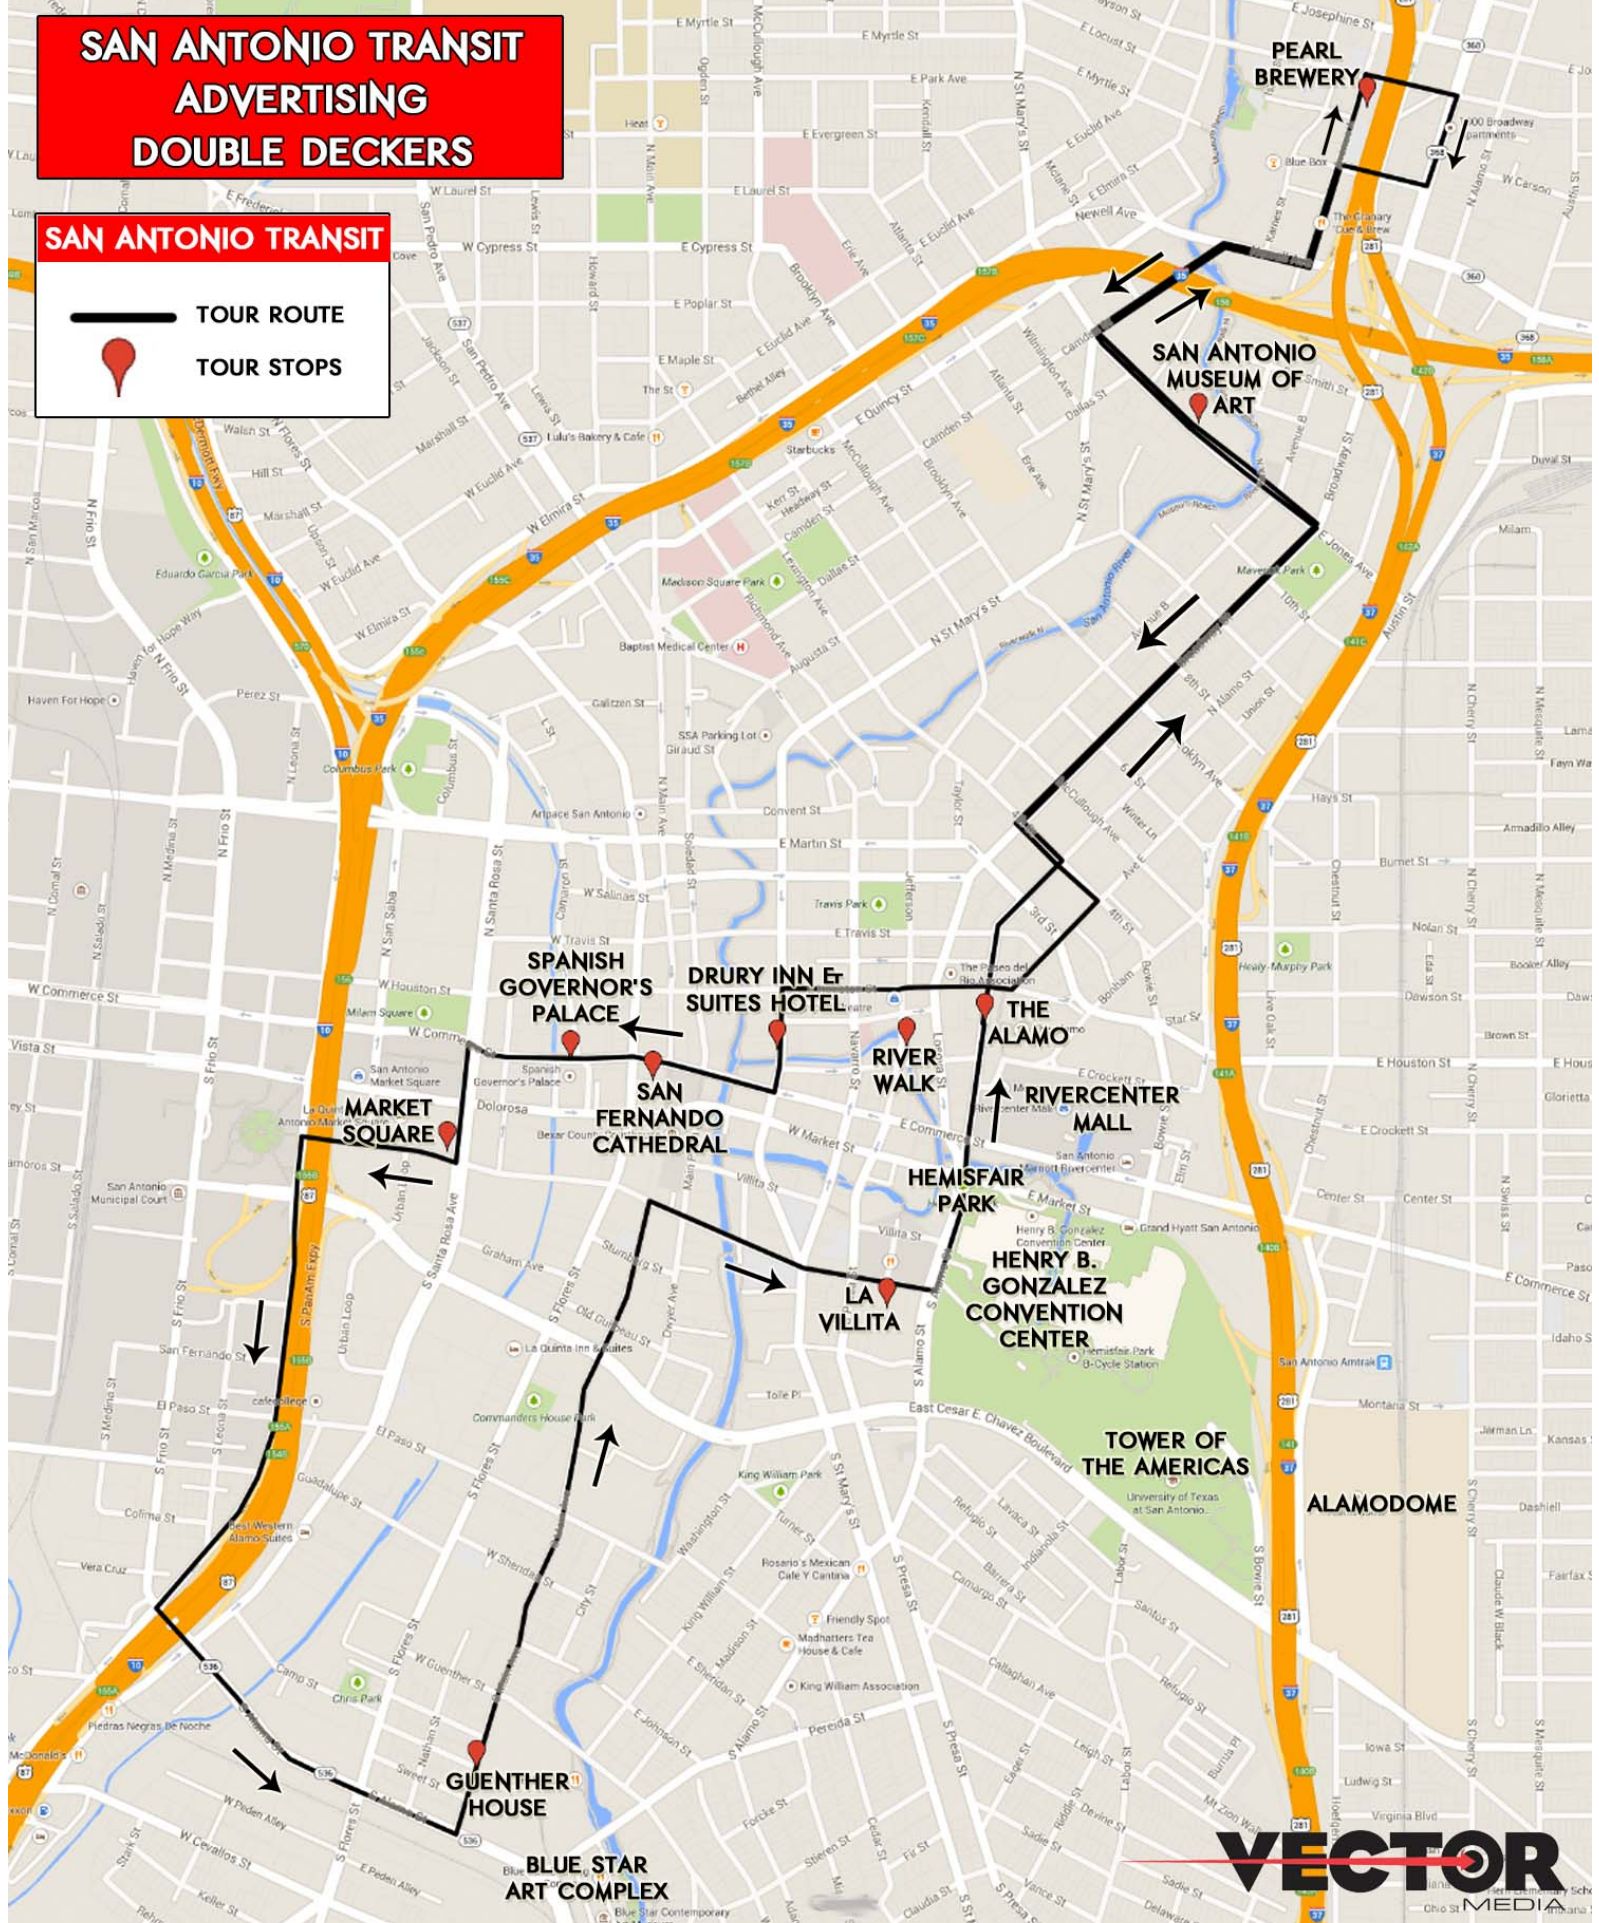

SAN ANTONIO TRANSIT ADVERTISING DOUBLE DECKERS

SAN ANTONIO TRANSIT

-  TOUR ROUTE
-  TOUR STOPS

STOPS INCLUDE:

- THE ALAMO - RIVER WALK / RIVER CRUISE RIDE - MUSEUM OF ART - PEARL BREWERY - DRURY INN & SUITES HOTEL
- SAN FERNANDO CATHEDRAL - SPANISH GOVERNOR'S PALACE - MARKET SQUARE - THE GUENTHER HOUSE
- LA VILLITA / OLD SAN ANTONIO - TOWER OF THE AMERICAS / HEMISFAIR PARK