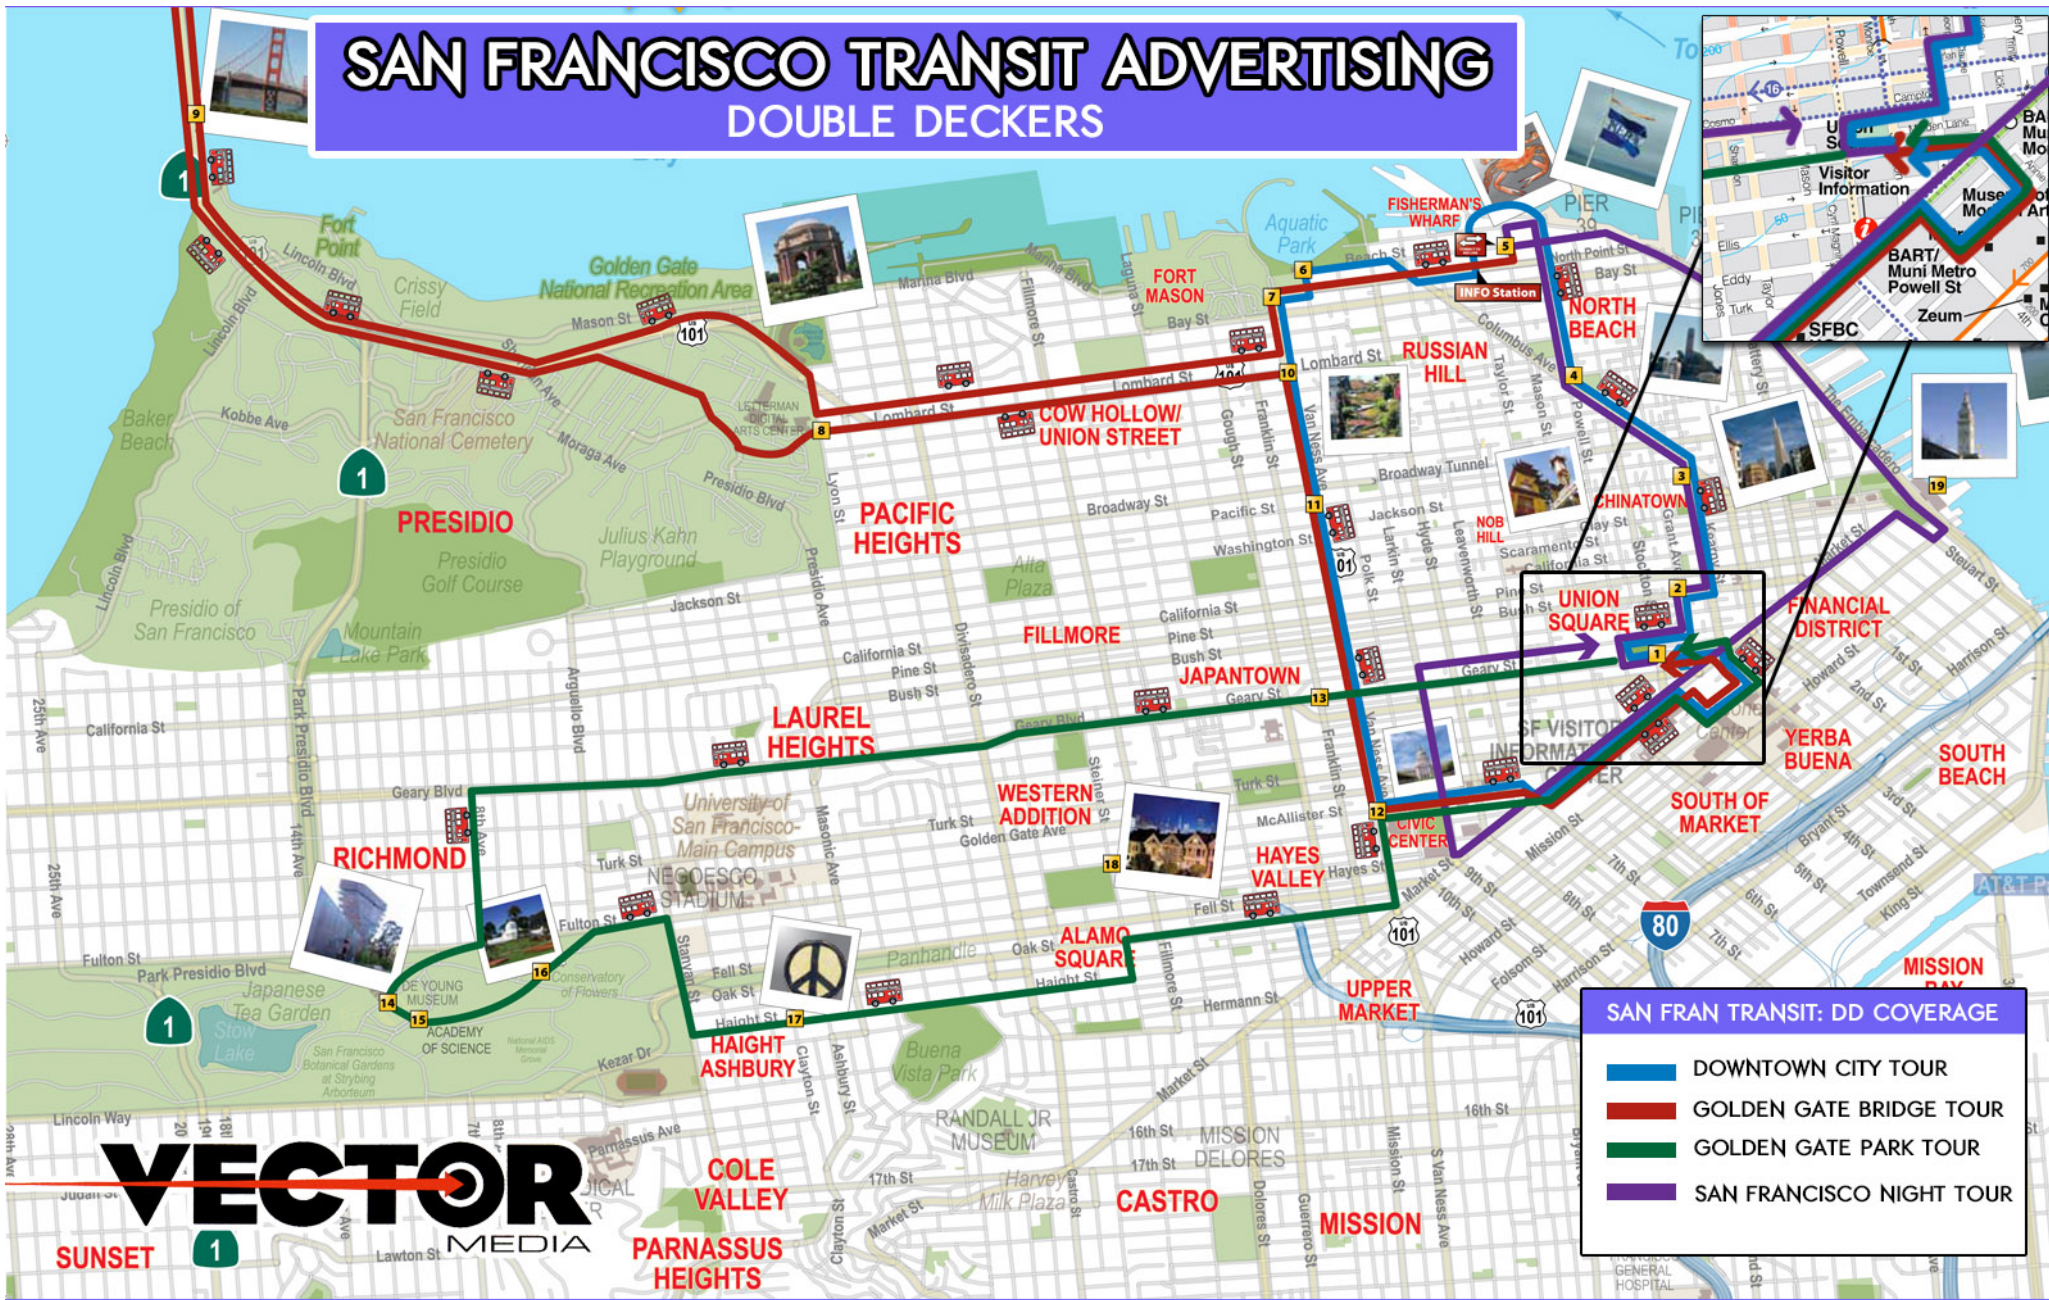

SAN FRANCISCO TRANSIT ADVERTISING

DOUBLE DECKERS

SAN FRAN TRANSIT: DD COVERAGE

- █ DOWNTOWN CITY TOUR
- █ GOLDEN GATE BRIDGE TOUR
- █ GOLDEN GATE PARK TOUR
- █ SAN FRANCISCO NIGHT TOUR

STOPS INCLUDE:

FISHERMAN'S WHARF - MARINA DISTRICT - PALACE OF FINE ARTS - PRESIDIO NATIONAL PARK - GOLDEN GATE BRIDGE - GOLDEN GATE PARK
 CONSERVATORY OF FLOWERS - ALAMO SQUARE - HAIGHT/ASHBURY - CITY HALL/CIVIC CENTER - MOSCONE CONVENTION CENTER - UNION SQUARE
 CHINATOWN GATE - BARBARY COAST - NORTH BEACH/LITTLE ITALY - ALCATRAZ LANDING - PIER 39/AQUARIUM OF THE BAY - SAUSALITO