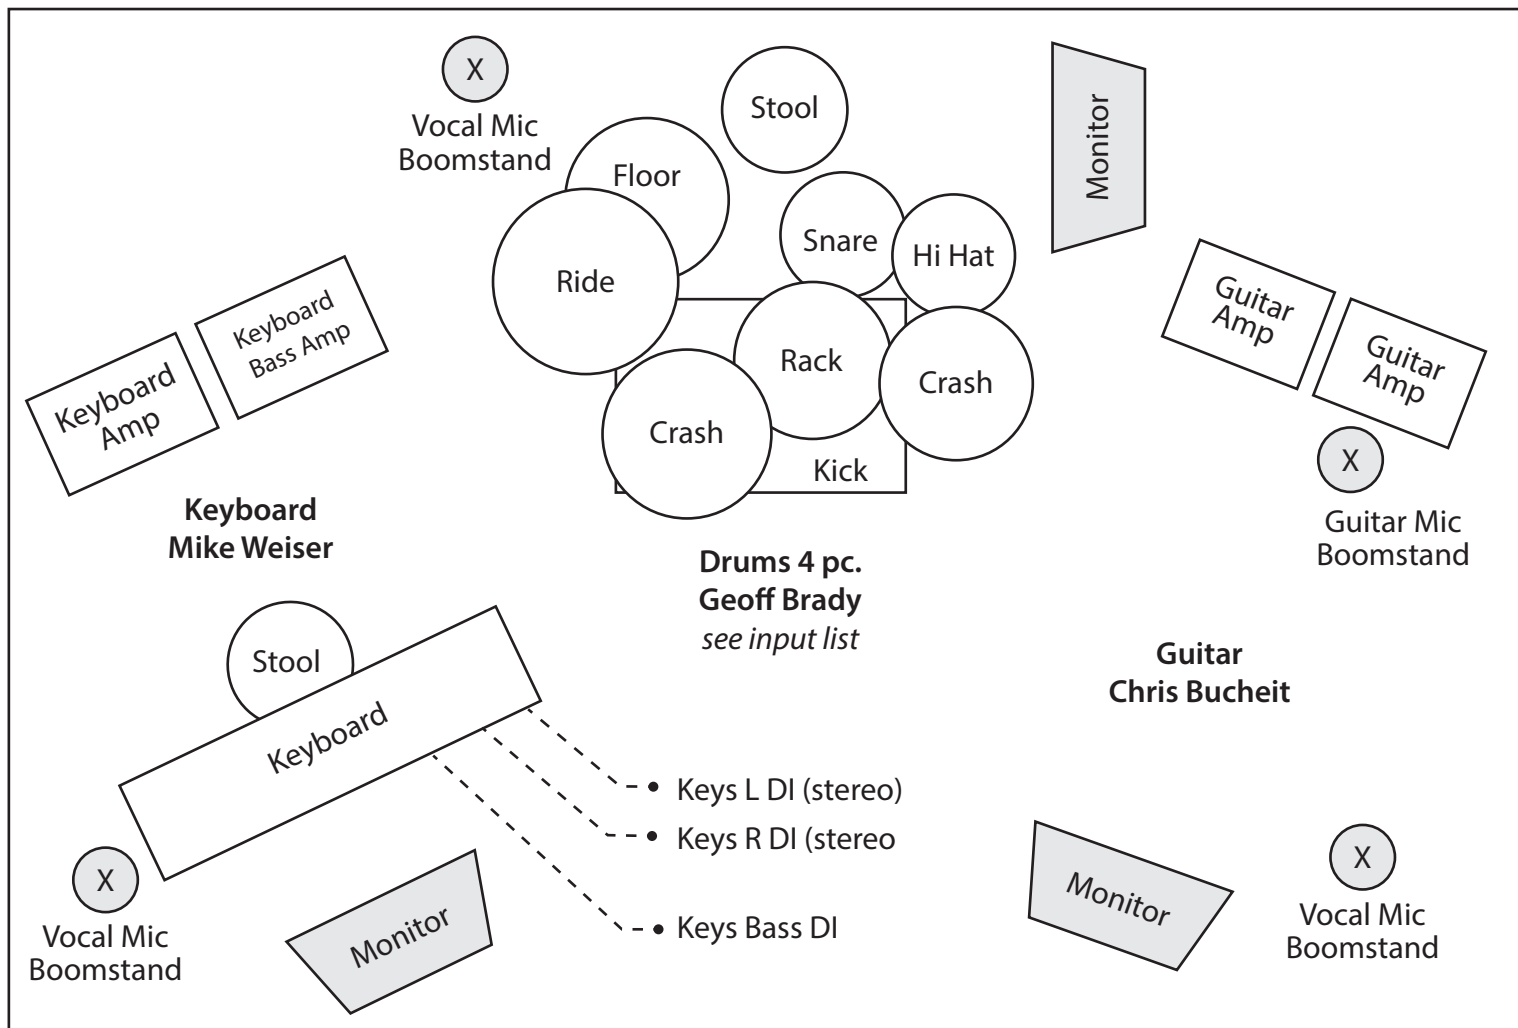

Major Vistas Stage Plot

Mike Weiser: Keyboard, Chris Bucheit: Guitar, Geoff Brady: Drums

Contact: mikeweiser@me.com • Phone: 608-620-3734

Input List:

- | | |
|-------------------|--|
| 1. Bassdrum | Shure Beta52A (or similar) |
| 2. Overhead Left | Condenser |
| 3. Overhead Right | Condenser |
| 4. Snare | Shure SM57 (or similar) |
| 5. Guitar Amp | Shure SM57 or Sennheiser E906 (or similar) |
| 6. Vocal Mic | Shure SM58 or SM57 (or similar) |
| 7. Keyboard L | DI |
| 8. Keyboard R | DI |

Drums optional:

Floor Tom, Hi Hat, Rack Tom, please use suitable mics