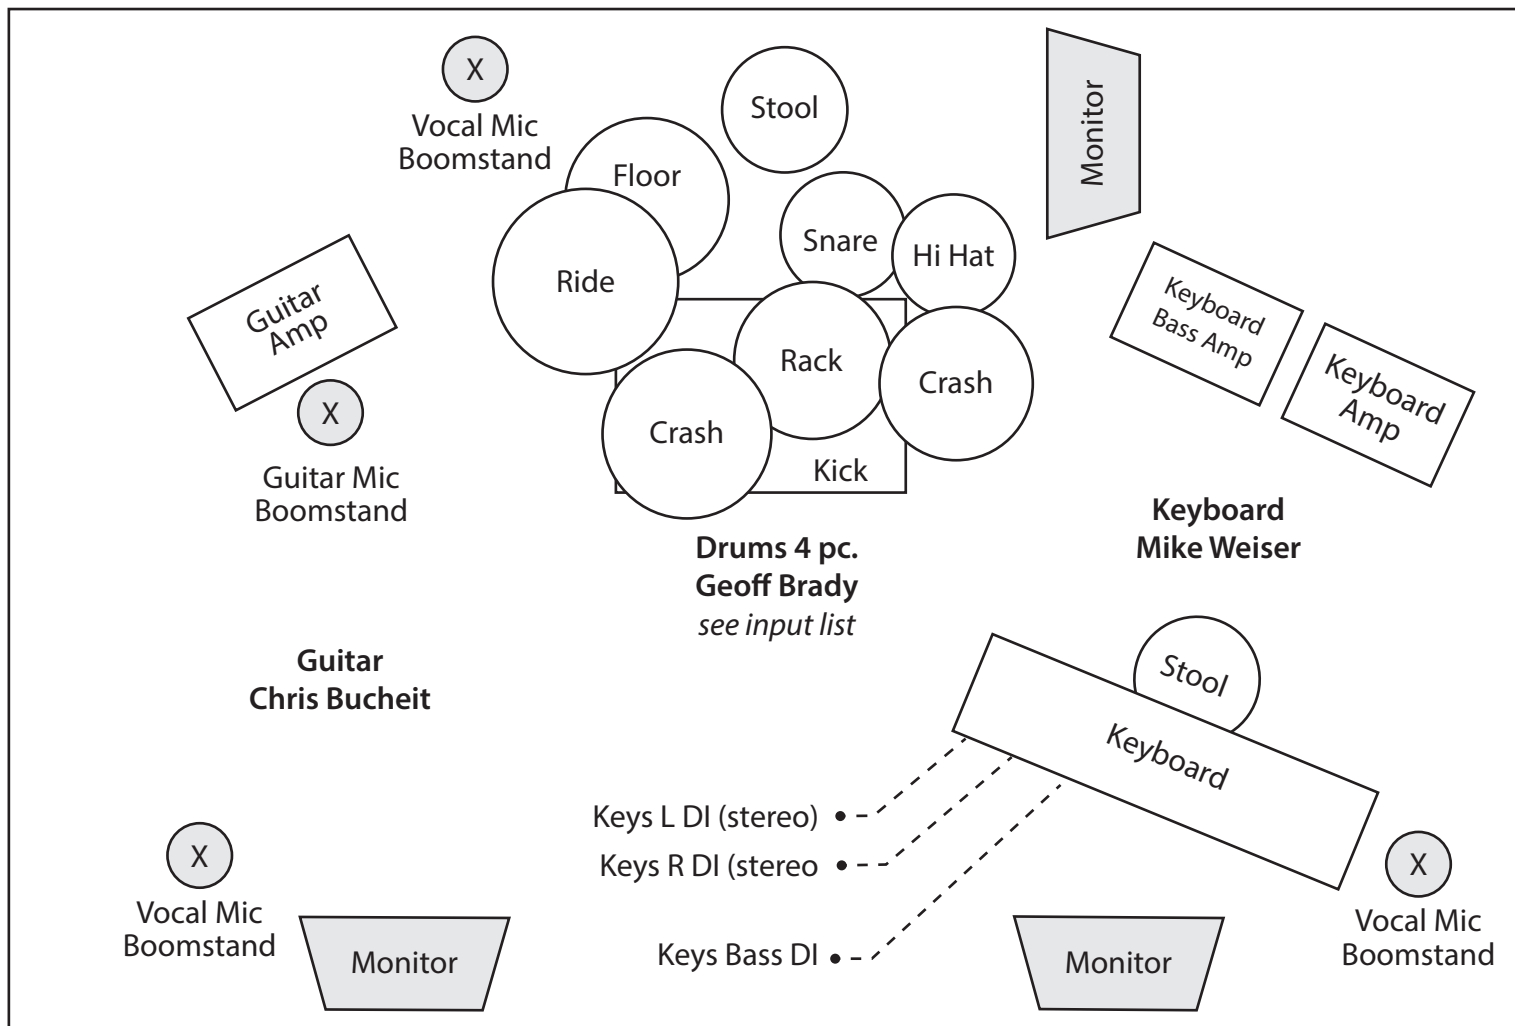

Major Vistas Stage Plot

Mike Weiser: Keyboard, Chris Bucheit: Guitar, Geoff Brady: Drums

Contact: mikeweiser@me.com, or chrisbucheit@me.com

Input List:

- | | |
|-------------------|--|
| 1. Bassdrum | Shure Beta52A (or similar) |
| 2. Overhead Left | Condenser |
| 3. Overhead Right | Condenser |
| 4. Snare | Shure SM57 (or similar) |
| 5. Guitar Amp | Shure SM57 or Sennheiser E906 (or similar) |
| 6. Vocal Mic | Shure SM58 or SM57 (or similar) |
| 7. Keyboard L | DI |
| 8. Keyboard R | DI |

Drums optional:

Floor Tom, Hi Hat, Rack Tom, please use suitable mics