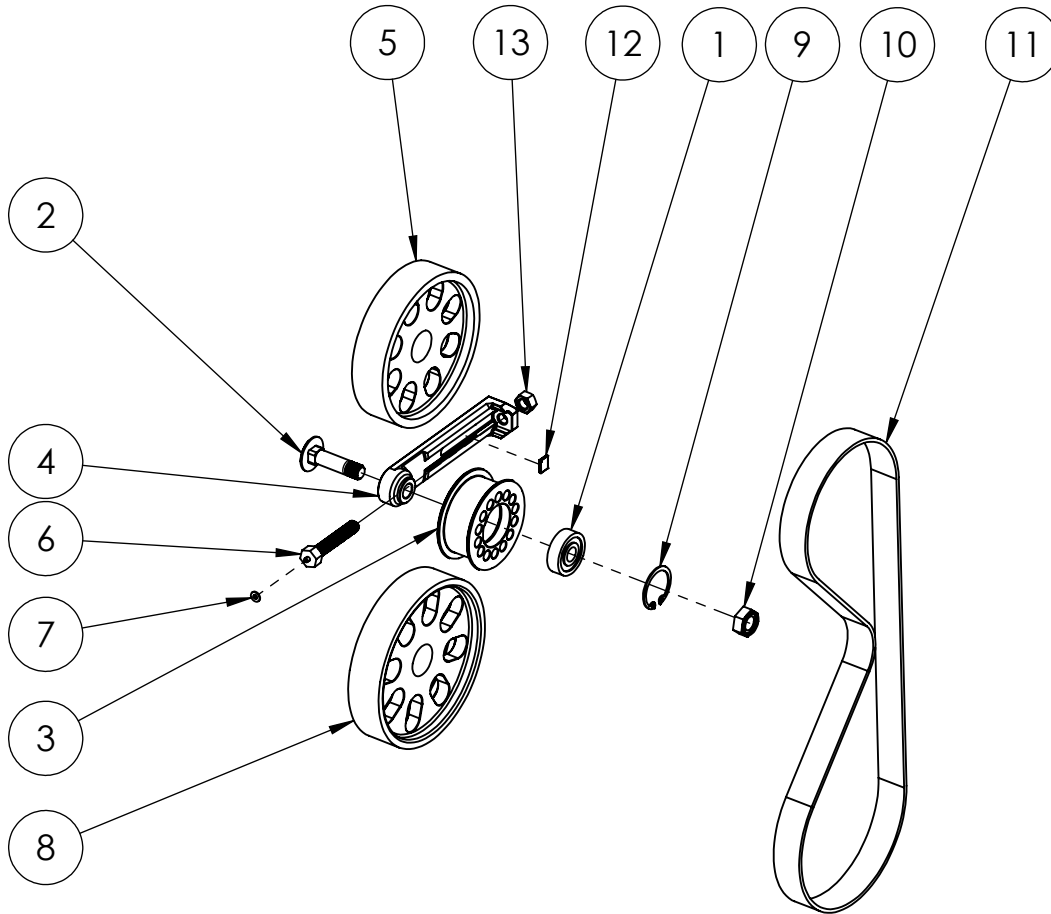

2

1

B

B

A

A

2017 SyncroDrive ASSEMBLY

C3 POWERSPORTS 2014 LTD

#1 - 17 RENAULT CRESENT,
ST. ALBERT, AB. T8N 4B7
PH 780 419-2040 888 267-5554 www.c3powersports.com

PROPRIETARY AND CONFIDENTIAL

THE INFORMATION CONTAINED IN THIS DRAWING IS THE SOLE PROPERTY OF C3 POWERSPORTS 2014 LTD. ANY REPRODUCTION IN PART OR AS A WHOLE WITHOUT THE WRITTEN PERMISSION OF C3 POWERSPORTS 2014 LTD IS PROHIBITED.

DWG. NO.

REV.

YADR1047 D10

DATE

APRIL 27-2016

WEIGHT: 1.944

2

1