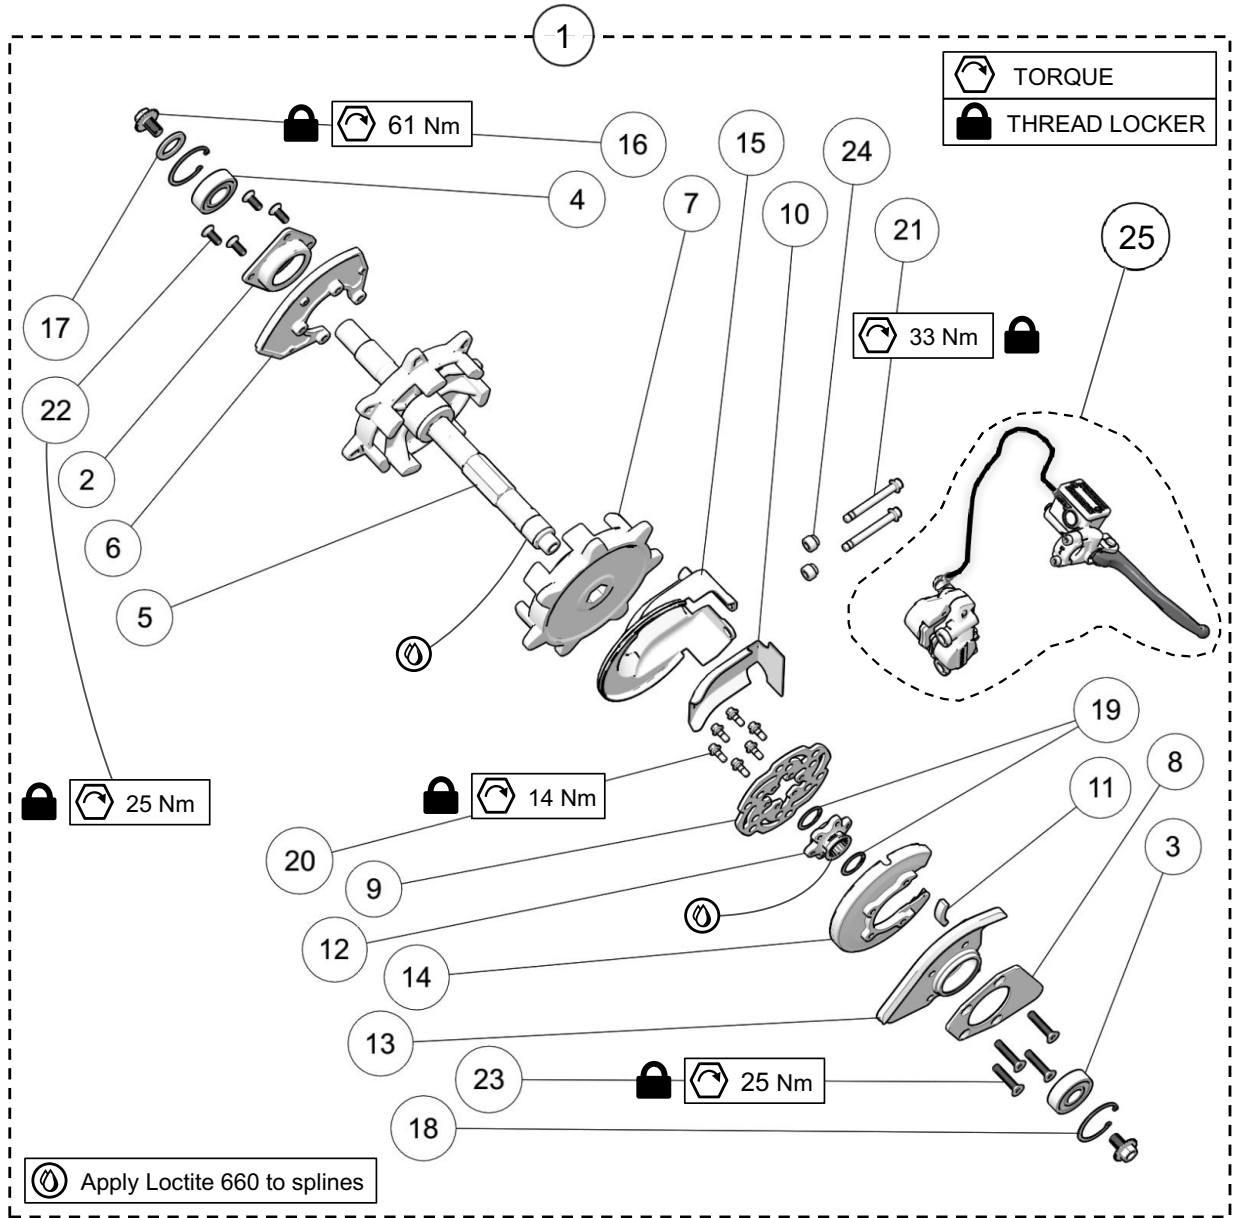

BIKE MOUNT ASSEMBLY - YETI 120SS

ITEM	PART #	DESCRIPTION	QTY
<b>YETI SNOWMX MY2020 :: BIKE MOUNT ASSEMBLY 120SS</b>			
1	--	BIKE MOUNT ASSEMBLY 120SS	1
2	YPBM1137CL	ECCENTRIC CAM - CLEAR	1
3	YPBM1593	FN, M16-1.5, TI	1
4	YPBM1833BK	BIKE MOUNT PLATE, LH, 2.2 10MM - BLACK	1
5	YPBM1834BK	BIKE MOUNT PLATE, RH, 2.2 10MM - BLACK	1
6	YPBM1880BK	STRUT MOUNT BLOC M10 - BLACK	1
7	YPBM1920	NUT PLATE, CROSS BAR	2
8	YPBM1924	NUT PLATE, TUNNEL PLATE, RH	1
9	YPBM3121	PLATE, TUNNEL SIDE HD, LH	1
10	YPBM3123	PLATE, TUNNEL SIDE HD, RH	1
11	YPBM3139	CROSS BAR, TUNNEL SIDE PLATE - CLEAR	2
12	YPDR1130CL	BOLT, ECCENTRIC CAM - CLEAR	1
13	YPHW1001	HFCS, M8-1.25X20MM, TI	2
14	YPHW1012	HSCS, M6-1.0X25MM, TI	2
15	YPHW1035	HFCS, M10-1.25X95MM, TI	1
16	YPHW1129	TN, M8-1.25, TI	2
17	YPHW1712	DP, 3/16" - 5/8", ALLOY STEEL	2
18	YPHW1895	HFCS, M10-1.25X32MM, TI	3
19	YPHW1897	HFCS, M8-1.25X25MM, TI	7
20	YPHW2628	HFCS, M8-1.25X16, TI	4

### JACK SHAFT ASSEMBLY

ITEM	PART #	DESCRIPTION	QTY
<b>YETI SNOWMX MY2020 :: JACK SHAFT ASSEMBLY</b>			
1-A	--	JACK SHAFT ASSEMBLY, 129FR & 137MT	1
1-B	--	JACK SHAFT ASSEMBLY, 120SS	1
2	YPDR1051BK	BEARING HOLDER JACK SHAFT - BLACK	1
3	YPDR1259	6304 BEARING	1
4	YPDR1260	6205 BEARING	1
5-A	YPDR1724	SPROCKET, 16T, KTM SPLINE -- (129FR & 137MT)	1
5-B	YPDR2402	SPROCKET, 14T, 25.2MM X 15 SPLINE -- (120SS)	1
6	YPDR1818	NUT PLATE, DRIVE PLATE	1
7	YPDR1923	NUT PLATE, TUNNEL PLATE LH	1
8-A	YPDR2060	JACK SHAFT, TI	1
8-B	YPDR2362	JACK SHAFT SS, TI	1
9	YPDR2110	COVER, TENSIONER BOLT	1
10	YPDR3001	BEARING HOUSING, ADJUSTABLE	1
11	YPDR3002	ANGLE	2
12	YPHW1034	HFCS, M12-1.25X20MM, TI	2
13	1049-08-1020	HSFS, M8-1.25X20MM, TI	7
14	YPHW1057	W, 1.50X1.0X0.125, SS	1
15	YPHW1282	IRR, 2.00"	1
16	YPHW1657	ERR, 1.00" (#100)	2
17	YPHW1897	HFCS, M8-1.25X25MM, TI	4