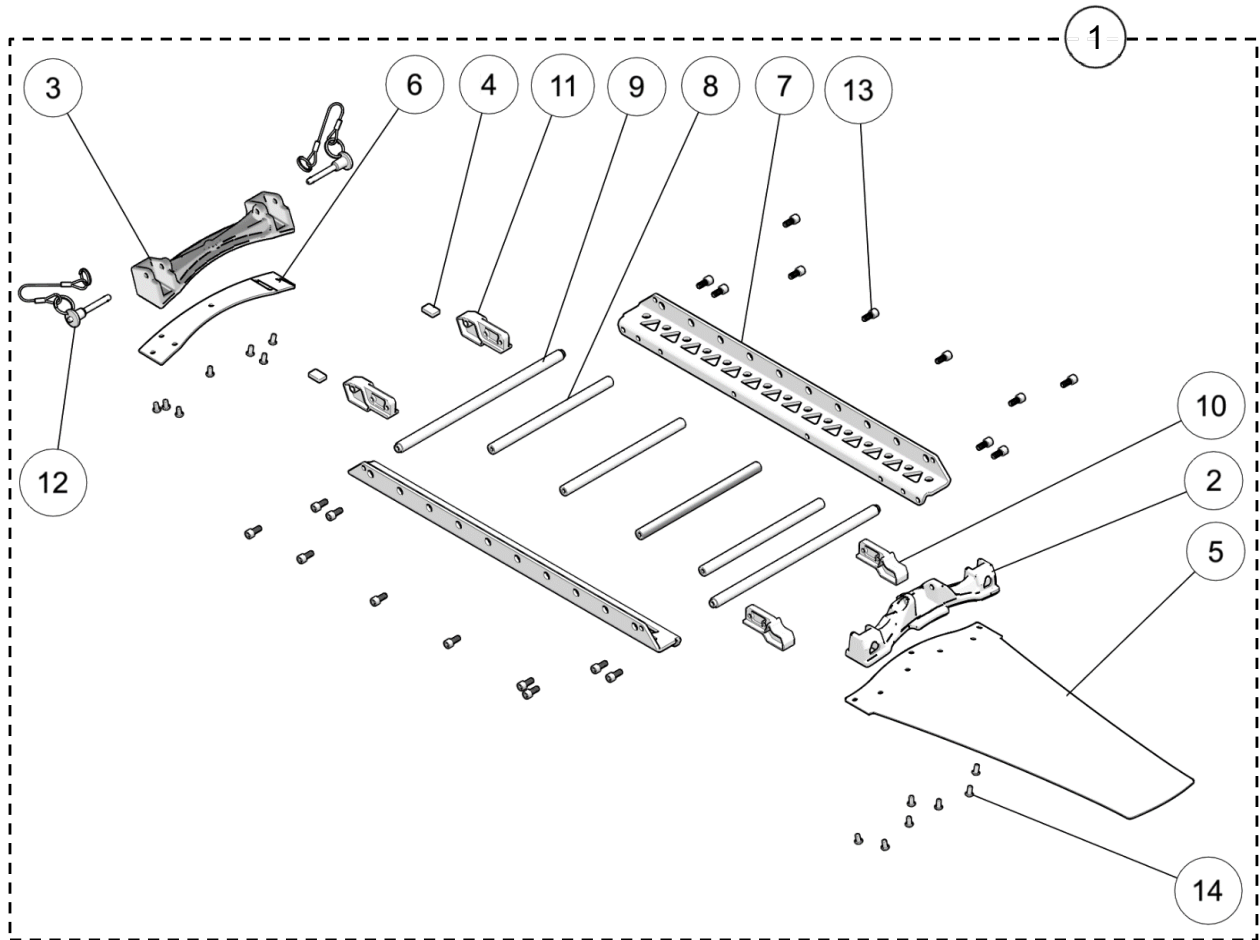

CARGO RACK KIT

ITEM	PART #	DESCRIPTION	QTY
YETI SNOWMX MY2020 :: CARGO RACK ASSEMBLY			
1	YAAC2268BK	CARGO RACK ASSEMBLY	1
2	YPAC1628	MOUNT, YETI CAN	1
3	YPAC1666	MOUNT, REAR CARGO RACK	1
4	YPAC1713	FOAM, CARGO PAD	2
5	YPAC1733	FOAM, UTILITY CONTAINER MOUNT	1
6	YPAC1734	FOAM, CARGO MOUNT	1
7	YPAC1949BK	CARGO RACK, SIDE FORMED 129" - BLACK	2
8	YPAC1950BK	CARGO RACK, SHAFT - BLACK	4
9	YPAC1951BK	CARGO RACK, SHAFT UPPER - BLACK	2
10	YPAC2229BK	CARGO RACK, FRONT BRACKET MOUNT - BLACK	2
11	YPAC2230BK	CARGO RACK, REAR BRACKET MOUNT - BLACK	2
12	YPHW1753	QUICK RELEASE PIN, 1/4X 1-1/2 - ASSY	2
13	YPHW2298	HSCS, M6-1.0X14MM, 8.8, ZP	20
14	YPHW2302	HSBS, M5-0.8X10MM, 10.9, ZP	14