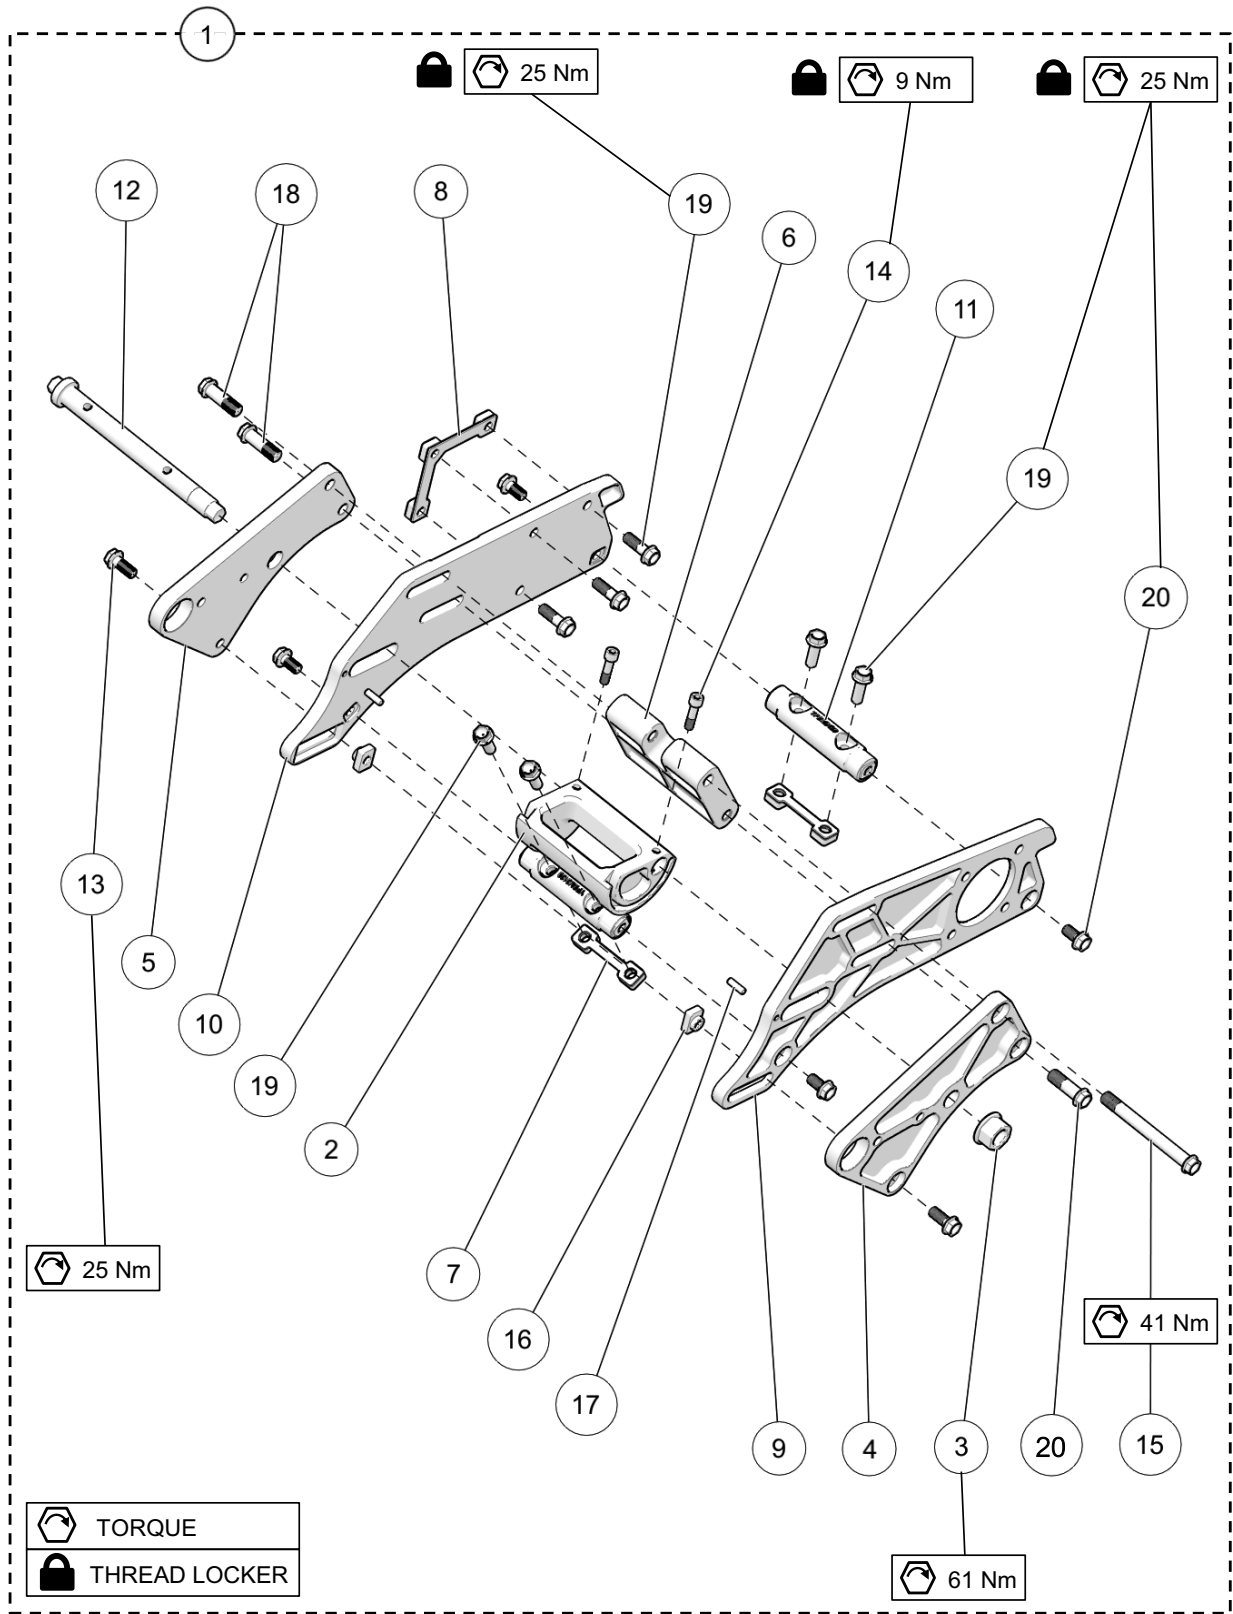

BIKE MOUNT ASSEMBLY - YETI 129FR & 137MT

ITEM	PART #	DESCRIPTION	QTY
		<b>YETI SNOWMX MY2020 :: BIKE MOUNT ASSEMBLY 129FR &amp; 137MT</b>	
1	--	BIKE MOUNT ASSEMBLY	1
2	YPBM1108CL	CROSS BAR, TUNNEL SIDE PLATE - CLEAR	2
3	YPBM1137CL	ECCENTRIC CAM - CLEAR	1
4	YPBM1593	FN, M16-1.5, TI	1
5	YPBM1831CL	TUNNEL SIDE PLATE 2.2, LH - CLEAR	1
6	YPBM1833BK	BIKE MOUNT PLATE, LH, 2.2 10MM - BLACK	1
7	YPBM1834BK	BIKE MOUNT PLATE, RH, 2.2 10MM - BLACK	1
8	YPBM1880BK	STRUT MOUNT BLOC M10 - BLACK	1
9	YPBM1920	NUT PLATE, CROSS BAR	2
10	YPBM1924	NUT PLATE, TUNNEL PLATE, RH	1
11	YPBM3157	TUNNEL SIDE PLATE, RH	1
12	YPDR1130CL	BOLT, ECCENTRIC CAM - CLEAR	1
13	YPHW1001	HFCS, M8-1.25X20MM, TI	2
14	YPHW1008	HSCS, M8-1.25X25MM, TI	2
15	YPHW1009	HSCS, M8-1.25X20MM, TI	2
16	YPHW1012	HSCS, M6-1.0X25MM, TI	2
17	YPHW1035	HFCS, M10-1.25X95MM, TI	1
18	YPHW1129	TN, M8-1.25, TI	2
19	YPHW1712	DP, 3/16" - 5/8", ALLOY STEEL	2
20	YPHW1895	HFCS, M10-1.25X32MM, TI	3
21	YPHW1897	HFCS, M8-1.25X25MM, TI	3
22	YPHW2628	HFCS, M8-1.25X16, TI	4