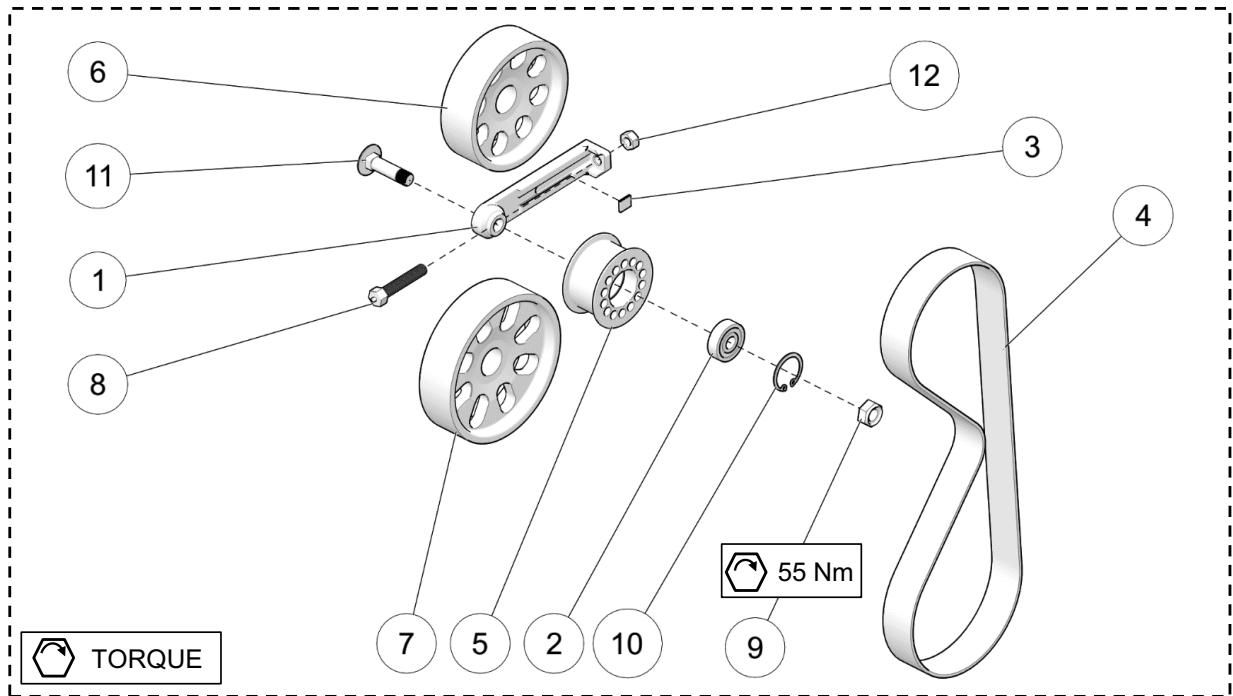

SYNCRODRIVE ASSEMBLY

ITEM	PART #	DESCRIPTION	QTY
YETI SNOWMX MY2020 :: SYNCRODRIVE ASSEMBLY			
1	YPDR1319CL	SYNCRODRIVE BELT TENSIONER - CLEAR	1
2	YPDR1566	6200 BEARING	1
3	YPDR1615	BELT DEFLECTION GAUGE	1
4	YPDR1792	BELT, MITSUBOSHI GIGA TORQUE 896MMX28MM WIDE	1
5	YPDR1838BK	IDLER WHEEL 2" FLANGED, 28MM - BLACK	1
6-A	YPDR2141BK	GEARS, SYNCRODRIVE 28MM 41T - BLACK	1
6-B	YPDR2141BL	GEARS, SYNCRODRIVE 28MM 41T - BLUE	1
6-C	YPDR2141CL	GEARS, SYNCRODRIVE 28MM 41T - CLEAR	1
6-D	YPDR2141GN	GEARS, SYNCRODRIVE 28MM 41T - GREEN	1
6-E	YPDR2141OR	GEARS, SYNCRODRIVE 28MM 41T - ORANGE	1
6-F	YPDR2141RD	GEARS, SYNCRODRIVE 28MM 41T - RED	1
7-A	YPDR2147BK	GEARS, SYNCRODRIVE 28MM 47T - BLACK	1
7-B	YPDR2147BL	GEARS, SYNCRODRIVE 28MM 47T - BLUE	1
7-C	YPDR2147CL	GEARS, SYNCRODRIVE 28MM 47T - CLEAR	1
7-D	YPDR2147GN	GEARS, SYNCRODRIVE 28MM 47T - GREEN	1
7-E	YPDR2147OR	GEARS, SYNCRODRIVE 28MM 47T - ORANGE	1
7-F	YPDR2147RD	GEARS, SYNCRODRIVE 28MM 47T - RED	1
8	YPHW1043	HCS, M8-1.25X45MM, TI	1
9	YPHW1059	SLN, M10-1.25, TI	1
10	YPHW1418	IRR, 1-1/8	1
11	YPHW1591	CB, M10-1.25X45MM CARRIAGE, TI	1
12	YPHW1760	HN, M8-1.25, 8, ZP, 12MM HEAD, JIS	1