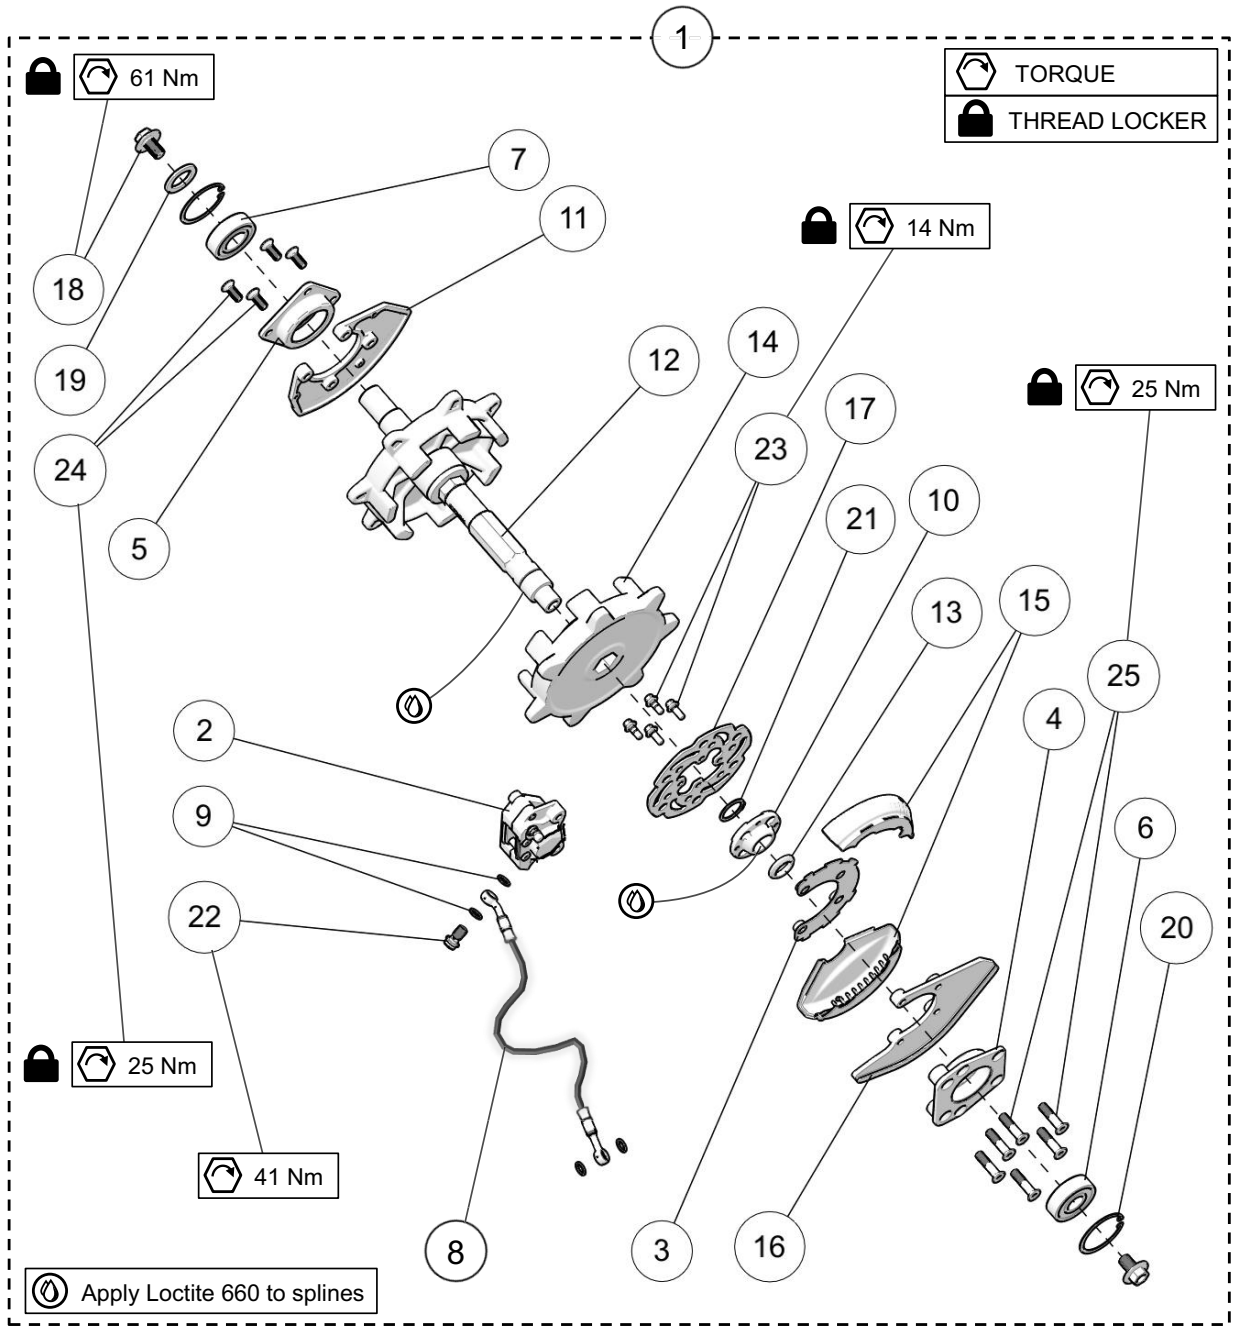

DRIVE SHAFT ASSEMBLY - YETI 120SS

ITEM	PART #	DESCRIPTION	QTY
YETI SNOWMX MY2020 :: DRIVE SHAFT ASSEMBLY - 120SS			
1	--	DRIVE SHAFT ASSEMBLY, 120SS	1
2	YADR2394	BRAKE CALIPER ASSEMBLY	1
3	YADR3029	DISK BRAKE GUARD W/PEMS ASS'Y	1
4	YPDR1040CL	BEARING HOLDER, BRAKE SIDE - CLEAR	1
5	YPDR1049BK	BEARING HOLDER, DRIVE SHAFT, LH - BLACK	1
6	YPDR1259	6304 BEARING	1
7	YPDR1260	6205 BEARING	1
8	1086-00-9185	78" BRAKE LINE	1
9	YPDR1564	COPPER WASHER, BRAKE SYSTEM	4
10	YPDR1976	HUB, BRAKE ROTOR	1
11	YPDR2109CL	NUT PLATE, DRIVE - CLEAR	1
12	YPDR2318	DRIVE SHAFT, 1 1/16" HEX, NARROW, TI	1
13	YPDR2633	SPACER, BRAKE HUB - SS	1
14	YPDR3003	SPROCKET 7T, 2.86 PITCH, INT/EXT	2
15	YPDR3004	BRAKE SHIELD COVER	2
16	YPDR3027	NUT PLATE, BRAKE - CLEAR	1
17	YPDR3089	BRAKE ROTOR	1
18	YPHW1034	HFCS, M12-1.25X20MM, TI	2
19	YPHW1057	W, 1.50X1.0X0.125, SS	1
20	YPHW1282	IRR, 2.00"	2
21	YPHW1342	ERR, 1-1/16"	1
22	YPHW1844	BANJO BOLT, M10-1.25X18MM, TI	1
23	1035-06-A016	HFCS, M6-1.0X16MM, 10.9, ZP, TL, IFI536	4
24	1049-08-1020	HSFS, M8-1.25X20MM, TI	4
25	1049-08-1035	HSFS, M8-1.25X35MM, TI	6