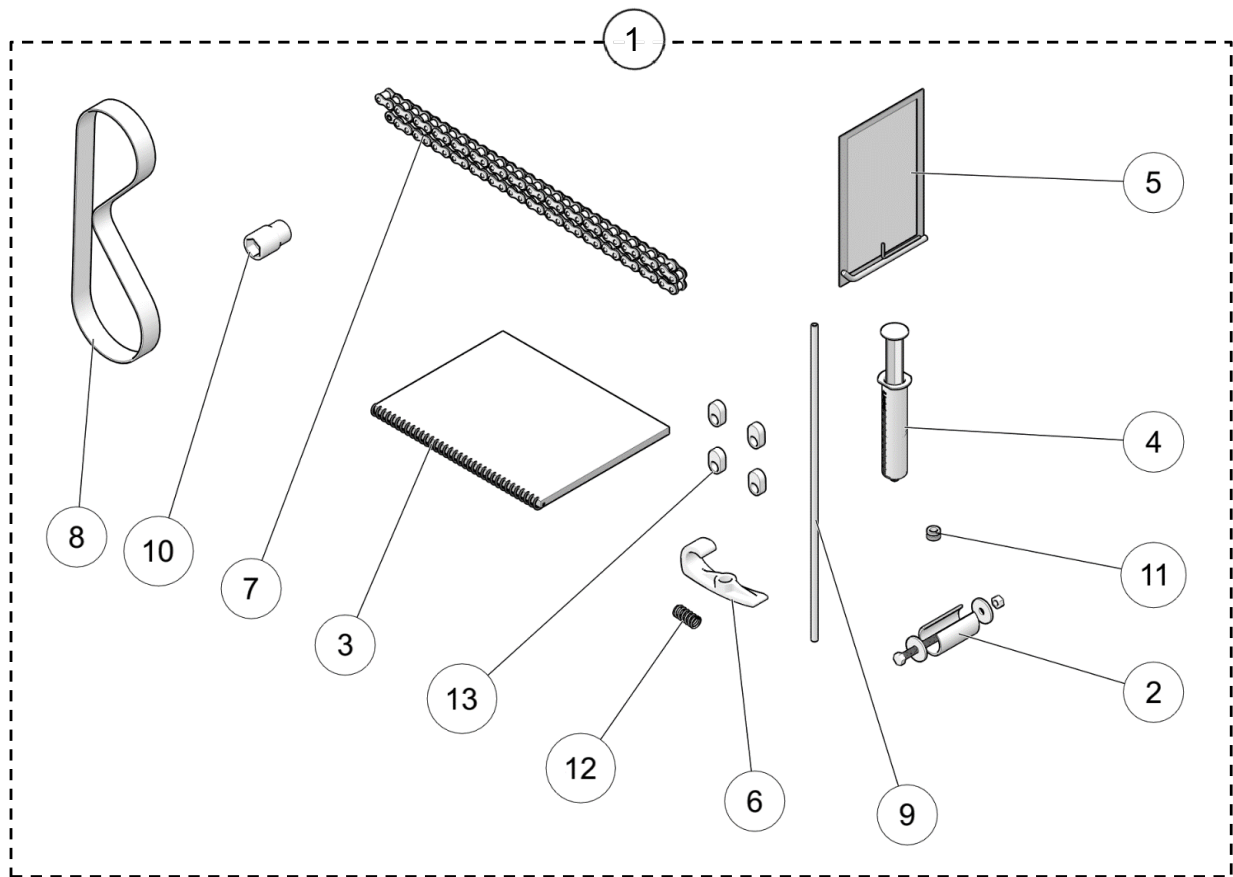

FITMENT PARTS - YETI 120SS

ITEM	PART #	DESCRIPTION	QTY
YETI SNOWMX MY2020 :: FITMENT PARTS - 120SS			
1	YAAK3019	S-KIT - FITMENT PARTS MY2020	1
2	YAAC1986	TOOL, BIKE MOUNT INSTALLATION	1
3	YDIN9020	USER MANUAL YETI 2020	1
4	YPAC1710	SYRINGE, 60MM CATHETER TIP	1
5	YPAC3030	S-KIT - TOOLS AND MANUAL ELKA	1
6	YPBM1748	CHAIN PROTECTOR, BIKE ADAPTER	1
7	YPDR1682	D.I.D. 62 LINK CHAIN 520	1
8	YPDR1792	BELT, MITSUBOSHI GIGA TORQUE 896MMX28MM,	1
9	YPDR1843	HOSE, BRAKE LINE BLEEDING	1
10	YPHW1595	SOCKET, ECCENTRIC NUT, 22MM-19MM	1
11	YPHW1683	RUBBER GROMMET 3/8"ID X 1/2"OD X 1/8"TK	1
12	YPHW1798	SPRING, CHAIN TENSIONER - HEAVY (RED STR)	1
13	YPSU1389	REACTOR LOWER TRANSFER ADJUSTER STYLE 1	4