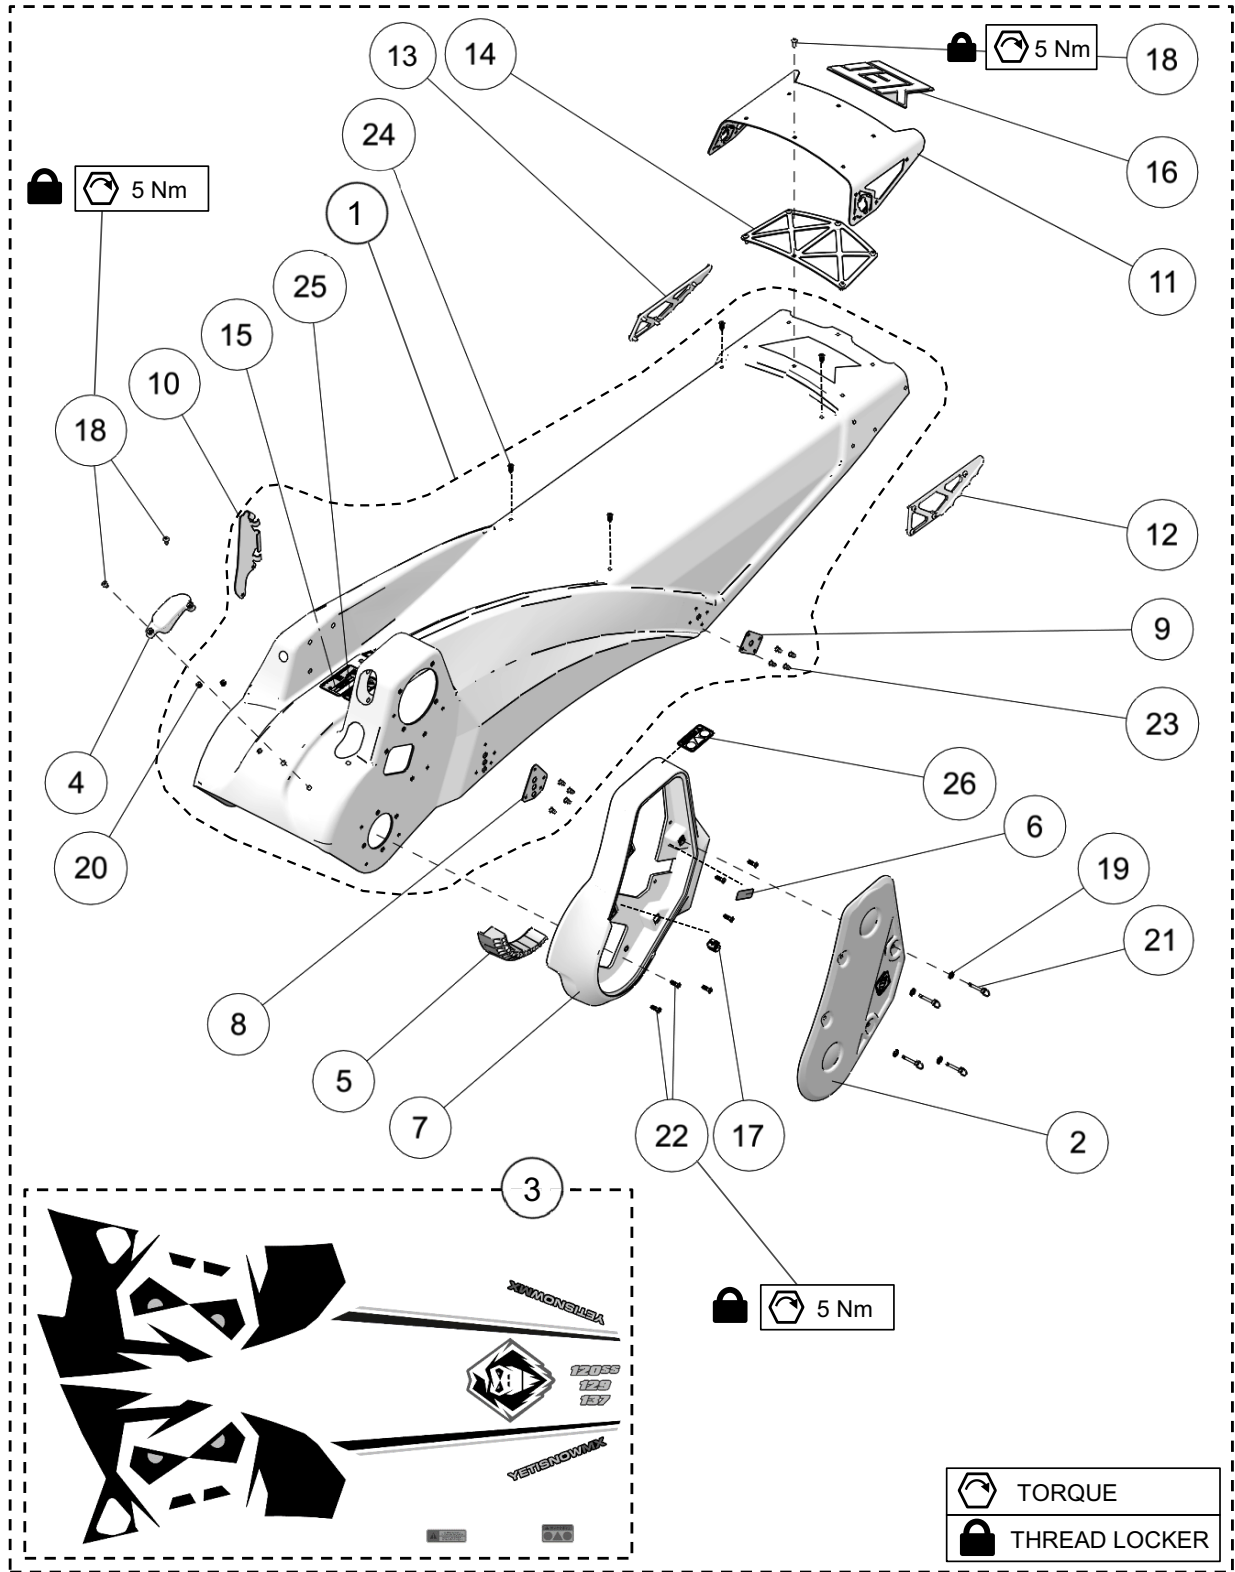

CHASSIS ASSEMBLY - 120SS

ITEM	PART #	DESCRIPTION	QTY
YETI SNOWMX MY2020 :: CHASSIS ASSEMBLY - 120SS			
1	YACH3921	CHASSIS ASSEMBLY 120SS	1
2	YPCH1107CL	SYNCRODRIVE COVER - CLEAR	1
3-A	YADC3180BK	DECAL, YETI SNOWMX 2020, BLACK	1
3-B	YADC3180BL	DECAL, YETI SNOWMX 2020, BLUE	1
3-C	YADC3180GN	DECAL, YETI SNOWMX 2020, GREEN	1
3-D	YADC3180OR	DECAL, YETI SNOWMX 2020, ORANGE	1
3-E	YADC3180RD	DECAL, YETI SNOWMX 2020, RED	1
3-F	YADC3180WT	DECAL, YETI SNOWMX 2020, WHITE	1
4	YPCH1578	CHAIN SLIDER	1
5	YPCH1618	DEFLECTOR DAMPENER, SILICONE	1
6	YPCH1643	DECAL, SYNCRODRIVE DEFLECTION	1
7	YPCH1776SS	BELT DEFLECTOR, SYNCRODRIVE SS	1
8	YPCH2553	SUSPENSION MOUNT PLATE, FRONT M10	2
9	YPCH2554	SUSPENSION MOUNT PLATE, REAR M10	2
10	YPCH3105	BRAKE LINE PROTECTOR	1
11	YPCH3163	BUMPER, FORMED PLATE	1
12	YPCH3164	BUMPER, LEFT HANDLE	1
13	YPCH3165	BUMPER, RIGHT HANDLE	1
14	YPCH3166	NUT PLATE, BUMPER ASSY	1
15	--	STICKER - SERIAL MY2020	1
16	YPDC3144	BUMPER, YETI INSERT	1
17	YPHW1348	1/4 TURN RECEPTACLE	4
18	YPHW1573	HSBS, M5-0.8X12MM, 10.9, SS	16
19	YPHW1586	1/4 TURN FASTENER PUSH ON RETAINER S/S	4
20	YPHW1598	RN, M5-0.8X9.4MM, ZP	2
21	YPHW1676	1/4 TURN FASTENER, 27MM	4
22	YPHW1769	HSLs, M5-0.8X16MM, TI	6
23	YPHW2578	RIVET, 3/16", SS	16
24	YPHW3190	WEATHERSTRIP RETAINER	4
25	1083-00-0067	STICKER - DO NOT LOOSEN	1
26	1083-00-8302	STICKER - WARNING	1