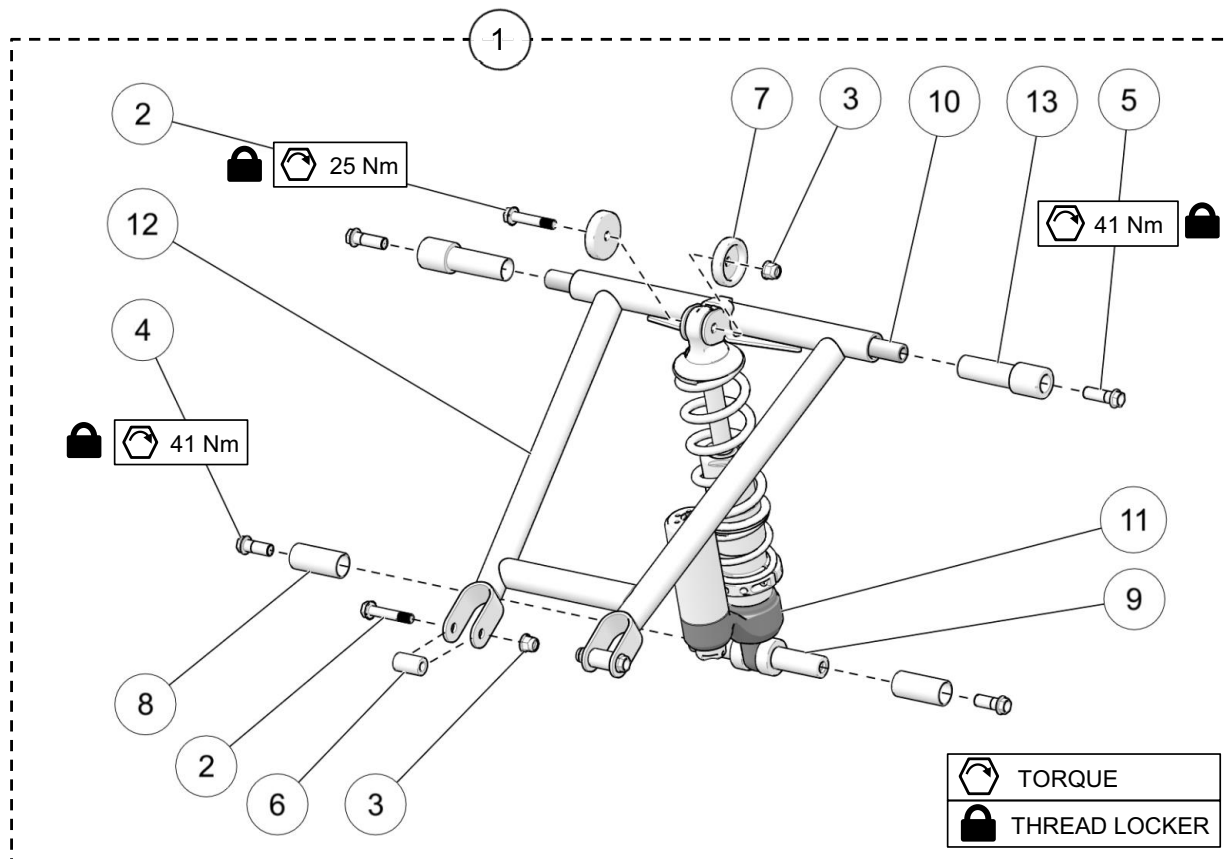

FRONT A-ARM ASSEMBLY - YETI 129FR & 137MT

ITEM	PART #	DESCRIPTION	QTY
		YETI SNOWMX MY2020 :: FRONT ARM ASSEMBLY - 129FR & 137MT	
1	--	2020 SUSPENSION, FRONT ARM ASSEMBLY 129FR & 137MT	1
2	YPHW1376	HFCS, M8-1.25X43MM, TI	3
3	YPHW1377	FNN, M8-1.25, TI	3
4	YPHW1894	HFCS, M10-1.25X25MM, TI	2
5	YPHW2712	HFCS, M10-1.25X30MM, TI	2
6	YPSU1371	FRONT ARM LOWER PIN, HARD ANODIZE	2
7	YPSU1375	FRONT ARM NYLON PROTECTOR	2
8	YPSU2159BK	COLLAR, RAPTOR SHOCK LOWER - BLACK	2
9	YPSU2380CL	LOWER SHOCK SHAFT SS, TI	1
10	YPSU2556	SUSPENSION FRONT UP ARM SHAFT, TI (M10)	1
11-A	YPSU2592	SHOCK ABSORBER, FRONT - ELKA STAGE 5	1
11-B	YPSU2644	SHOCK ABSORBER, FRONT - ELKA STAGE 3	1
12	YPSU3133	YETI FRONT ARM, RACING, 312MM	1
13	YPSU3141	BUSHING, SUSPENSION	2