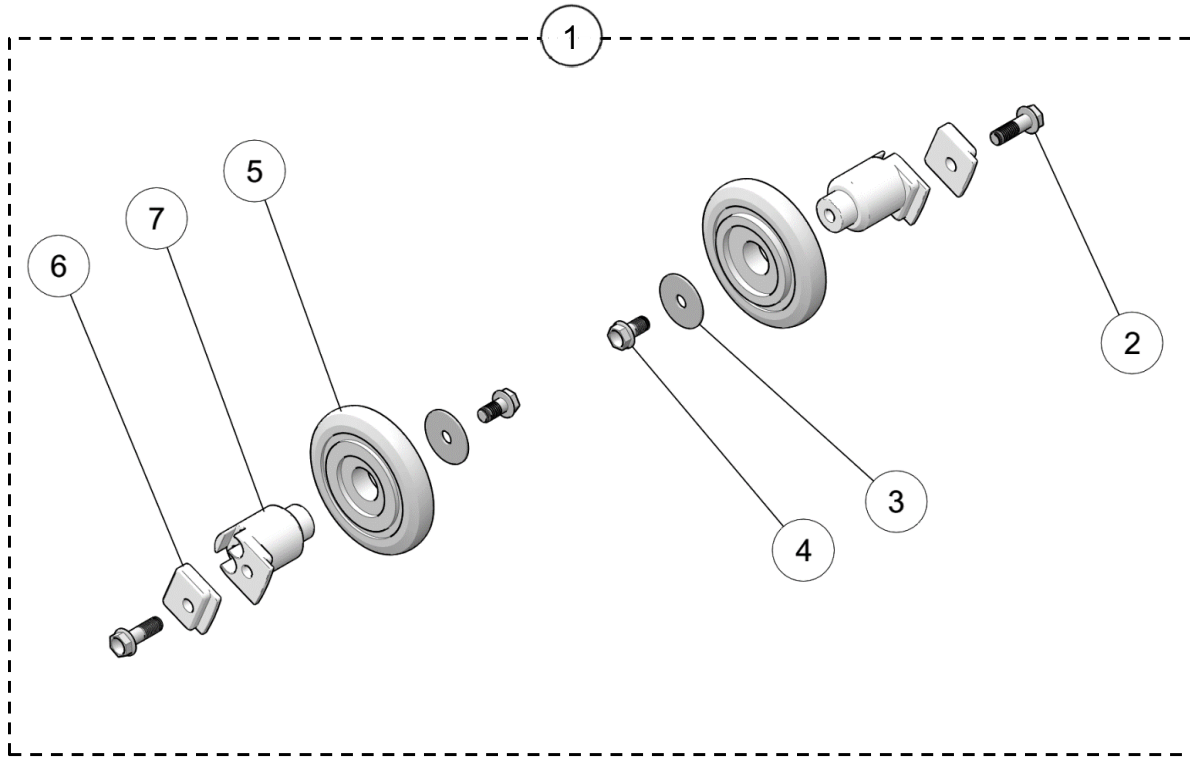

BOGIE WHEEL KIT

ITEM	PART #	DESCRIPTION	QTY
YETI SNOWMX MY2020 :: BOGIE WHEEL KIT			
1	YAAC1859	BOGIE WHEEL KIT (PAIR)	1
2	YPHW1897	HFCS, M8-1.25X25MM, TI	2
3	YPHW2153	W, 1.25X7.94X0.062, ZP	2
4	YPHW2628	HFCS, M8-1.25X16MM, TI	2
5	YPSU1217	WHEEL 3.350"	2
6	YPSU1729	MOUNT 3.375" RAIL WHEEL	2
7	YPSU1857	MOUNT 3.375" RAIL WHEEL	2