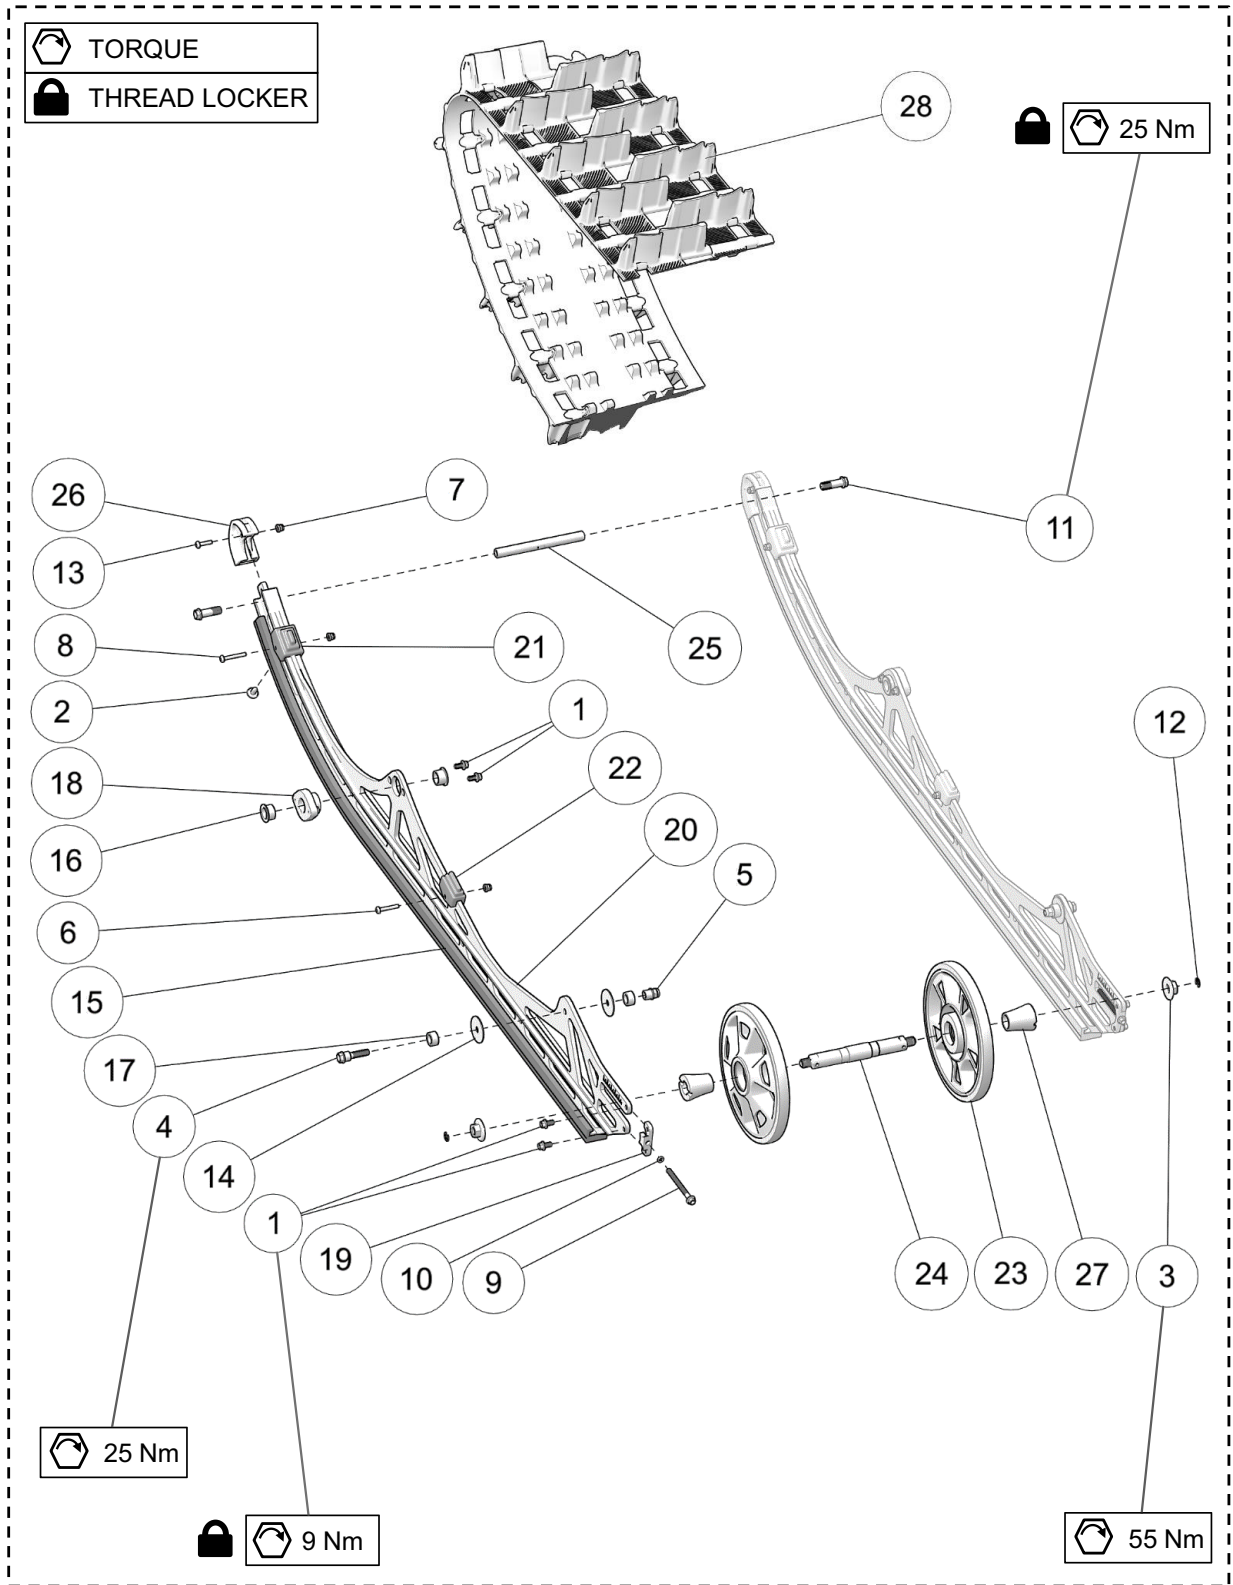

ITEM	PART #	DESCRIPTION	QTY
YETI SNOWMX MY2020 :: RAIL ASSEMBLY, TRACK - 120SS			
1	YPHW1067	HFCS, M6-1.0X12MM, TI	4
2	YPHW1254	PHILLIPS SCREW M6-0.3-1.81X16MM	1
3	YPHW1361	HN, M12-1.5, TI, REAR AXLE OUTER	2
4	YPHW1392	HFCS, M8-1.25X40MM, TI - REACTOR ARM	1
5	YPHW1393	FNN, M8-1.25, TI - REACTOR ARM	1
6	YPHW1596	HSBS, M5-0.8X30MM, SS	1
7	YPHW1597	FNN, M5-0.8, 8, ZP	3
8	YPHW1617	HSBS, M5-0.8X35MM, SS	1
9	YPHW1640	HFCS, M6-1.0X75MM, TI	1
10	YPHW1695	O-RING (# 009)	2
11	YPHW1001	HFCS, M8-1.25X20MM, TI	2
12	YPHW1928	E CLIP, 5/16", SS	2
13	YPHW2265	HSBS, M5-0.8X20MM, 10.9, ZP	1
14	YPHW2366	WASHER, 1.50X0.315X0.062, PLASTIC	3
15-A	YPSU1327	GRAPHITE SLIDE 43", 120" RAIL	1
15-B	YPSU1328	GRAPHITE SLIDE 47", 129" RAIL	1
16	YPSU1370	FRONT ARM, LOWER NYLON BUSHING	2
17	YPSU1391	REACTOR, LOWER TRANSFER ADJUSTER ST3	2
18	YPSU1806BK	MOUNT, FRONT ARM - BLACK	1
19	YPSU1808BK	PLATE, REAR AXLE ADJUSTER - BLACK	1
20-A	YPSU2650BK	ALUMINUM RAIL, 120" - BLACK	1
20-B	YPSU2650BL	ALUMINUM RAIL, 120" - BLUE	1
20-C	YPSU2650CL	ALUMINUM RAIL, 120" - CLEAR	1
20-D	YPSU2650GN	ALUMINUM RAIL, 120" - GREEN	1
20-E	YPSU2650OR	ALUMINUM RAIL, 120" - ORANGE	1
20-F	YPSU2650RD	ALUMINUM RAIL, 120" - RED	1
21	YPSU1877	BUMPER, FRONT BOTTOMING	1
22	YPSU1878	BUMPER, REAR BOTTOMING	1
23	YPSU1901	WHEEL 200MM	2
24	YPSU2361BK	SUSPENSION REAR AXLE 5.5" SS - BLACK	1
25	YPSU2441BK	SHAFT, RAIL CROSS TIES SS - BLACK	1
26	YPSU2443	RAIL TIP, LOW PROFILE	1
27	YPSU2504	REAR AXLE COLLAR, 1.40"	2
28	1093-00-9398	TRACK - YETI 120" (9398S)	1