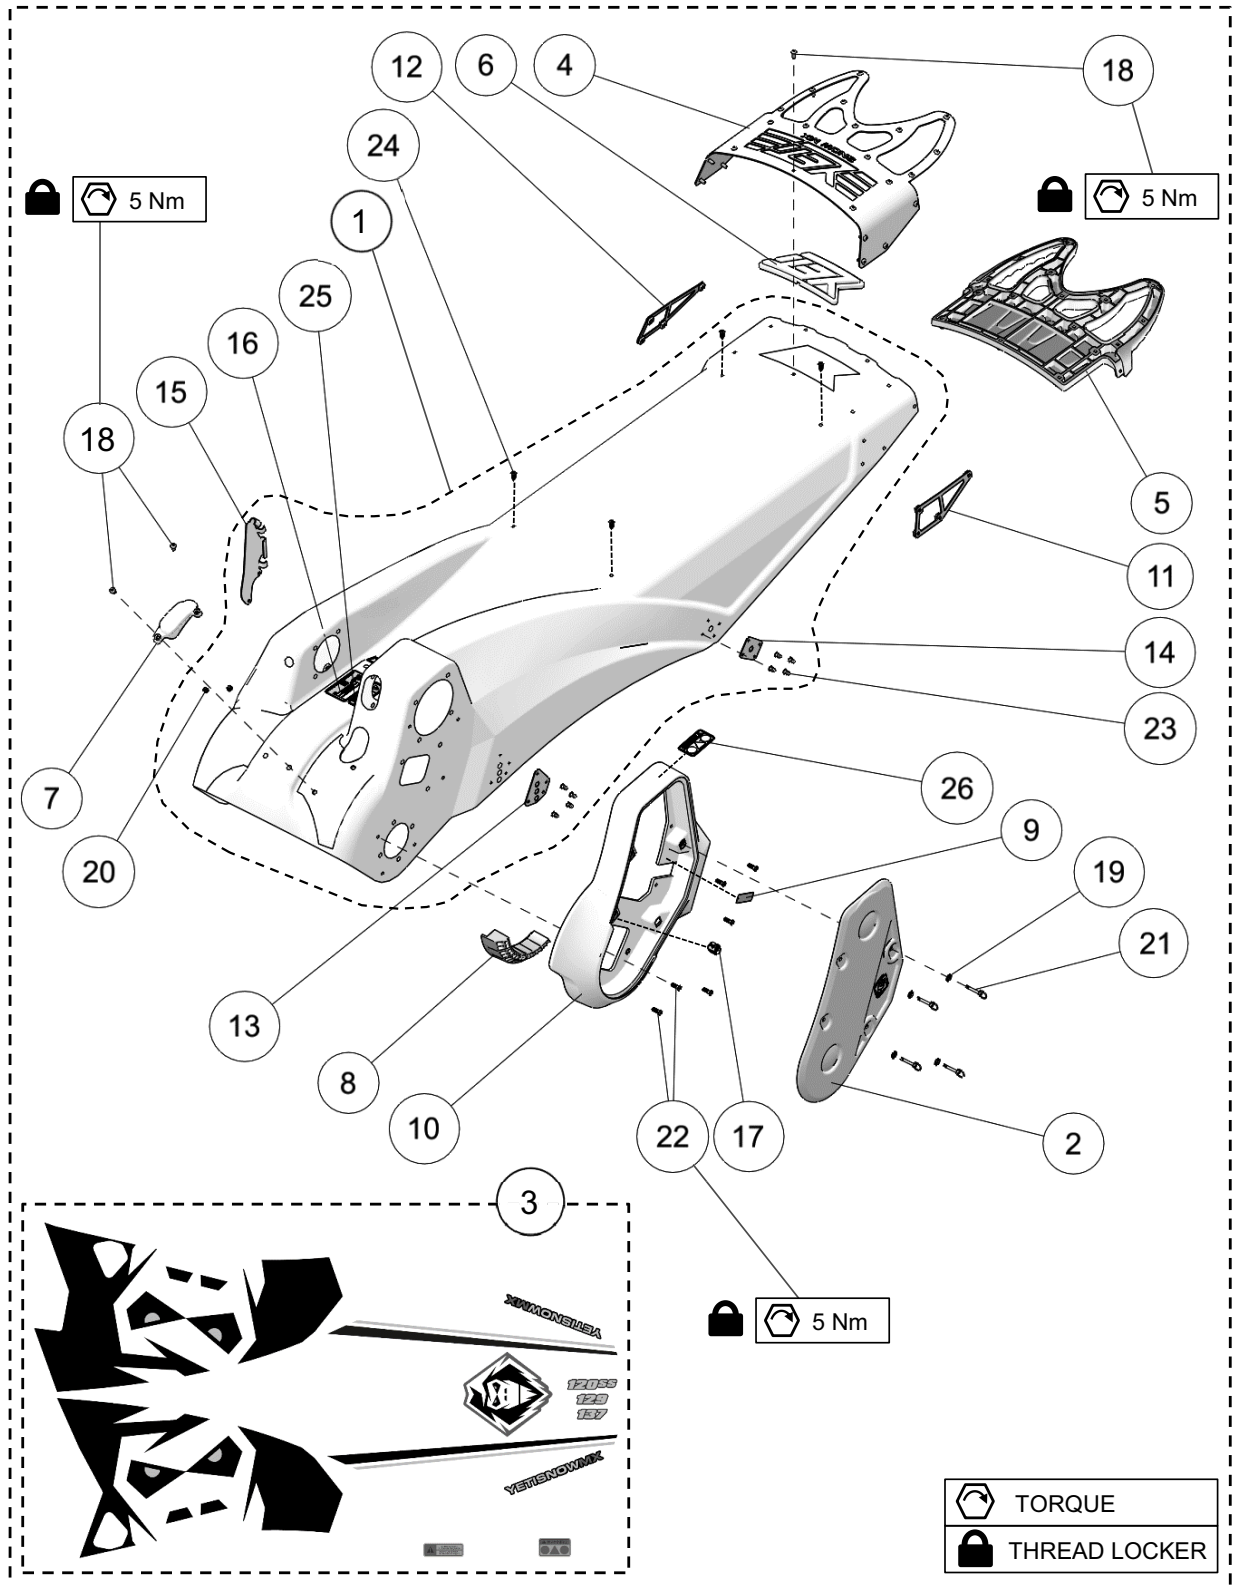

ITEM	PART #	DESCRIPTION	QTY
		YETI SNOWMX MY2020 :: CHASSIS ASSEMBLY - 129FR & 137MT	
1	YACH3929	CHASSIS ASSEMBLY	1
2	YPCH1107CL	SYNCRODRIVE COVER - CLEAR	1
3-A	YADC3180BK	DECAL, YETI SNOWMX 2020, BLACK	1
3-B	YADC3180BL	DECAL, YETI SNOWMX 2020, BLUE	1
3-C	YADC3180GN	DECAL, YETI SNOWMX 2020, GREEN	1
3-D	YADC3180OR	DECAL, YETI SNOWMX 2020, ORANGE	1
3-E	YADC3180RD	DECAL, YETI SNOWMX 2020, RED	1
3-F	YADC3180WT	DECAL, YETI SNOWMX 2020, WHITE	1
4	YPCH1175BK	BUMPER, FORMED PLATE - BLACK	1
5	YPCH1176	BUMPER, MOLDED HANDLE	1
6-A	YPCH1179BK	BUMPER, YETI INSERT - BLACK	1
6-B	YPCH1179BL	BUMPER, YETI INSERT - BLUE	1
6-C	YPCH1179GN	BUMPER, YETI INSERT - GREEN	1
6-D	YPCH1179OR	BUMPER, YETI INSERT - ORANGE	1
6-E	YPCH1179RD	BUMPER, YETI INSERT - RED	1
6-F	YPCH1179WT	BUMPER, YETI INSERT - WHITE	1
7	YPCH1578	CHAIN SLIDER	1
8	YPCH1618	DEFLECTOR DAMPENER, SILICONE	1
9	YPCH1643	DECAL, SYNCRODRIVE DEFLECTION	1
10	YPCH1776	BELT DEFLECTOR, SYNCRODRIVE	1
11	YPCH1925	NUT PLATE, BUMPER, LH	1
12	YPCH1926	NUT PLATE, BUMPER, RH	1
13	YPCH2553	SUSPENSION MOUNT PLATE, FRONT M10	2
14	YPCH2554	SUSPENSION MOUNT PLATE, REAR M10	2
15	YPCH3105	BRAKE LINE PROTECTOR	1
16	--	STICKER - SERIAL MY2020	1
17	YPHW1348	1/4 TURN RECEPTACLE	4
18	YPHW1573	HSBS, M5-0.8X12MM, 10.9, SS	26
19	YPHW1586	1/4 TURN FASTENER PUSH ON RETAINER S/S	4
20	YPHW1598	RN, M5-0.8X9.4MM, ZP	2
21	YPHW1676	1/4 TURN FASTENER, 27MM	4
22	YPHW1769	HSLS, M5-0.8X16MM, TI	6
23	YPHW2578	RIVET, 3/16", SS	16
24	YPHW3190	WEATHERSTRIP RETAINER	4
25	1083-00-0067	STICKER - DO NOT LOOSEN	1
26	1083-00-8302	STICKER - WARNING	1