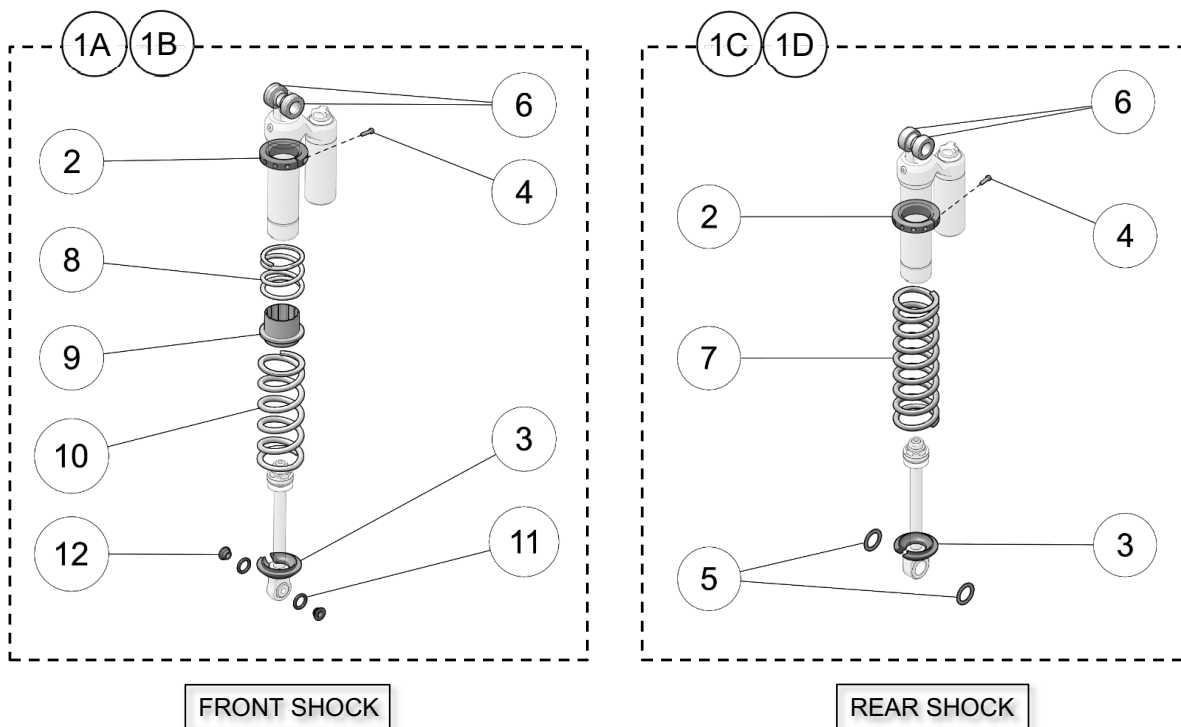

SHOCK ABSORBER PARTS

ITEM	PART #	DESCRIPTION	QTY
YETI SNOWMX MY2020 :: SHOCK ABSORBER PARTS			
1A	YPSU2592	SHOCK ABSORBER, FRONT - ELKA STAGE 5	1
1B	YPSU2644	SHOCK ABSORBER, FRONT - ELKA STAGE 3	1
1C	YPSU2593	SHOCK ABSORBER, REAR - ELKA STAGE 5	1
1D	YPSU2645	SHOCK ABSORBER, REAR - ELKA STAGE 3	1
2	YPSU3910	PRELOAD RING	1
3	YPSU3911	SPRING CLIP	1
4	YPSU3915	RING BOLT	1
5	YPSU3917	PLASTIC SPACER	2
6	YPSU3919	SHOCK SPACER	2
7	YPSU3921	MAIN SPRING, REAR SHOCK	1
8	YPSU3923	TOP SPRING	1
9	YPSU3924	CROSS OVER SPACER	1
10	YPSU3925	MAIN SPRING, FRONT SHOCK	1
11	YPSU3926	O-RING	2
12	YPSU3927	SPACER	2