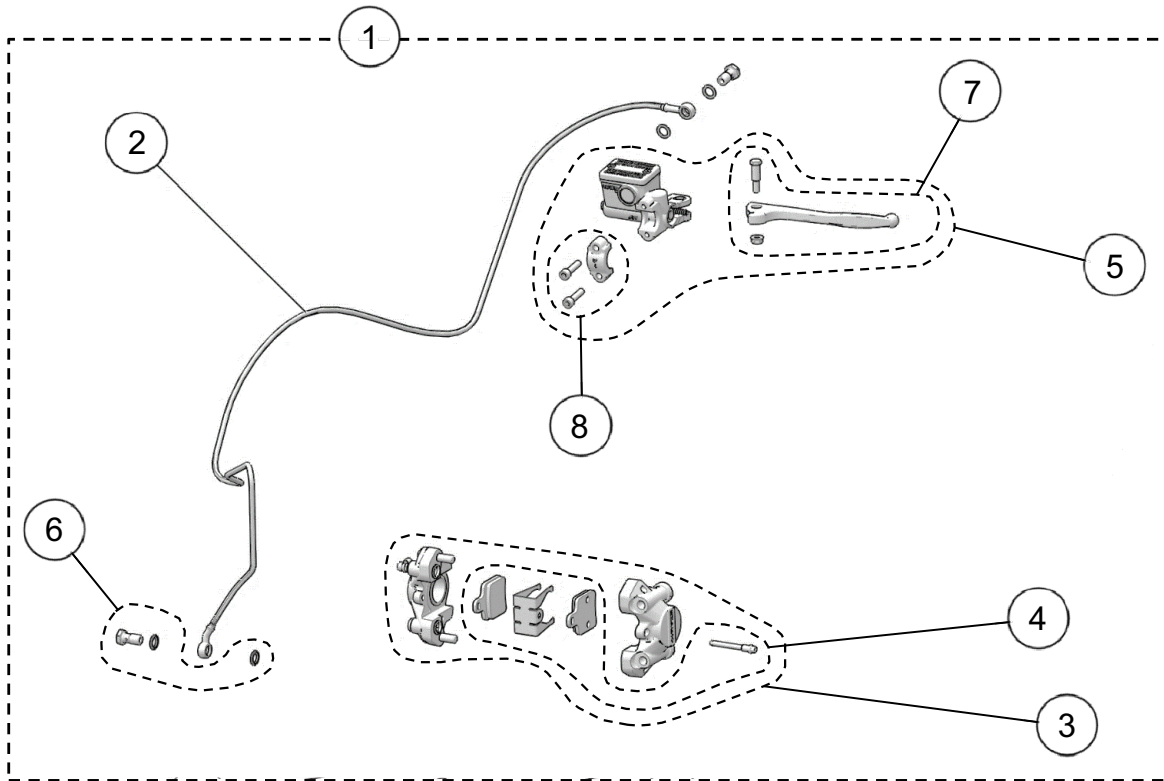

BRAKE SYSTEM ASSEMBLY - YETI 129FR & 137MT

ITEM	PART #	DESCRIPTION	QTY
YETI SNOWMX MY2020 :: BRAKE SYSTEM ASSY			
1	1086-00-9073	BRAKE, SYSTEM ASSY, 78"	1
2	1086-00-9185	BRAKE LINE ASS'Y, 1847 MM / CONDUITE FREIN ASS., 1847 MM	1
3	7086-00-9010	S-KIT, BRAKE CALIPER / S-KIT, ÉTRIER DE FREIN	1
4	7086-00-9011	S-KIT, BREAK PADS / S-KIT, PLAQUETTES DE FREIN	1
5	7086-00-9017	S-KIT, MASTER CYLINDER - RH / S-KIT, MAÎTRE CYLINDRE, DR	1
6	7086-00-9013	S-KIT, BRAKE LINE FASTENERS / QUINCAILLERIE SYSTÈME FREIN	2
7	7086-00-9033	S-KIT, BRAKE LEVER / LEVIER DE FREIN	1
8	7086-00-9025	S-KIT, MASTER CYLINDER, CLAMP/ SYSTÈME FREIN, BRIDE	1