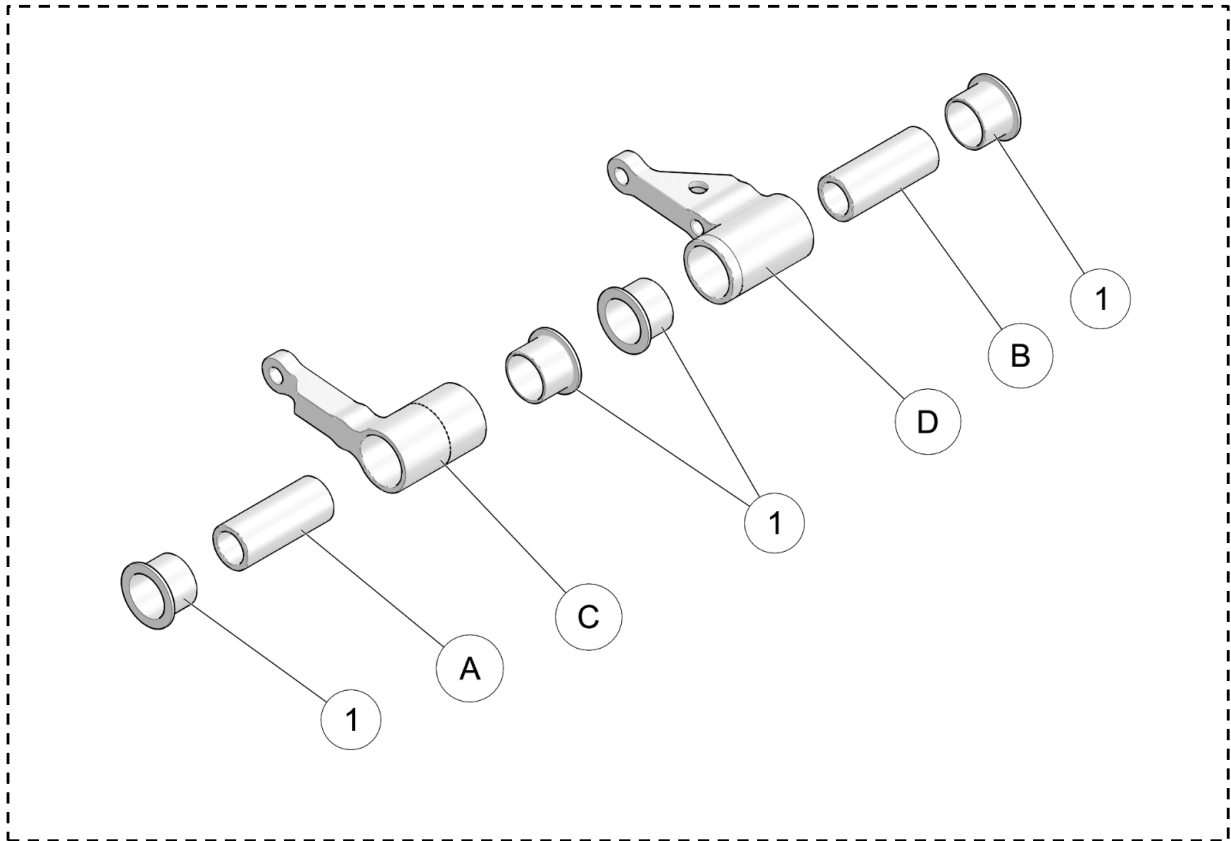

### FITMENT PARTS - YETI 120SS

ITEM	PART #	DESCRIPTION	QTY
<b>YETI SNOWMX MY2020 :: FITMENT PARTS - 120SS</b>			
1	YAAK3019	S-KIT - FITMENT PARTS MY2020	1
2	YAAC1986	TOOL, BIKE MOUNT INSTALLATION	1
3	YDIN9020	USER MANUAL YETI 2020	1
4	YPAC1710	SYRINGE, 60MM CATHETER TIP	1
5	YPAC3030	S-KIT - TOOLS AND MANUAL ELKA	1
6	YPBM1748	CHAIN PROTECTOR, BIKE ADAPTER	1
7	YPDR1682	D.I.D. 62 LINK CHAIN 520	1
8	YPDR1792	BELT, MITSUBOSHI GIGA TORQUE 896MMX28MM,	1
9	YPDR1843	HOSE, BRAKE LINE BLEEDING	1
10	YPHW1595	SOCKET, ECCENTRIC NUT, 22MM-19MM	1
11	YPHW1683	RUBBER GROMMET 3/8"ID X 1/2"OD X 1/8"TK	1
12	YPHW1798	SPRING, CHAIN TENSIONER - HEAVY (RED STR)	1
13	YPSU1389	REACTOR LOWER TRANSFER ADJUSTER STYLE 1	4

### SOFT STRUT ASSEMBLY

ITEM	PART #	DESCRIPTION	QTY
<b>YETI SNOWMX MY2020 :: SOFT STRUT ASSEMBLY</b>			
1	YPBM1156	BUSHING, 0.625 TO M10, 22MM WIDE	2
2	YPHW1062	JN, 5/8-18, RH, TI	1
3	YPHW2596	O-RING, YSS TOP	2
4	YPHW3061	ROD END, RH, 5/8-18, ZP	1
5	YPSU3936	URETHANE BUMPER, 36MM	1
6	YPSU3948	URETHANE BUMPER, 48MM	1
<b>BIKE SPECIFIC SOFT STRUT ASSEMBLY PARTS * SEE YETISNOWMX.CA/YETIVERTER *</b>			
A	--	YTSS SOFT STRUT ASSEMBLY	1
B	--	STRUT, YSS	1
C	--	STRUT, SOFT, ROD END CONNECTOR	1
D	--	SOFT STRUT, TOP BUSHING	2