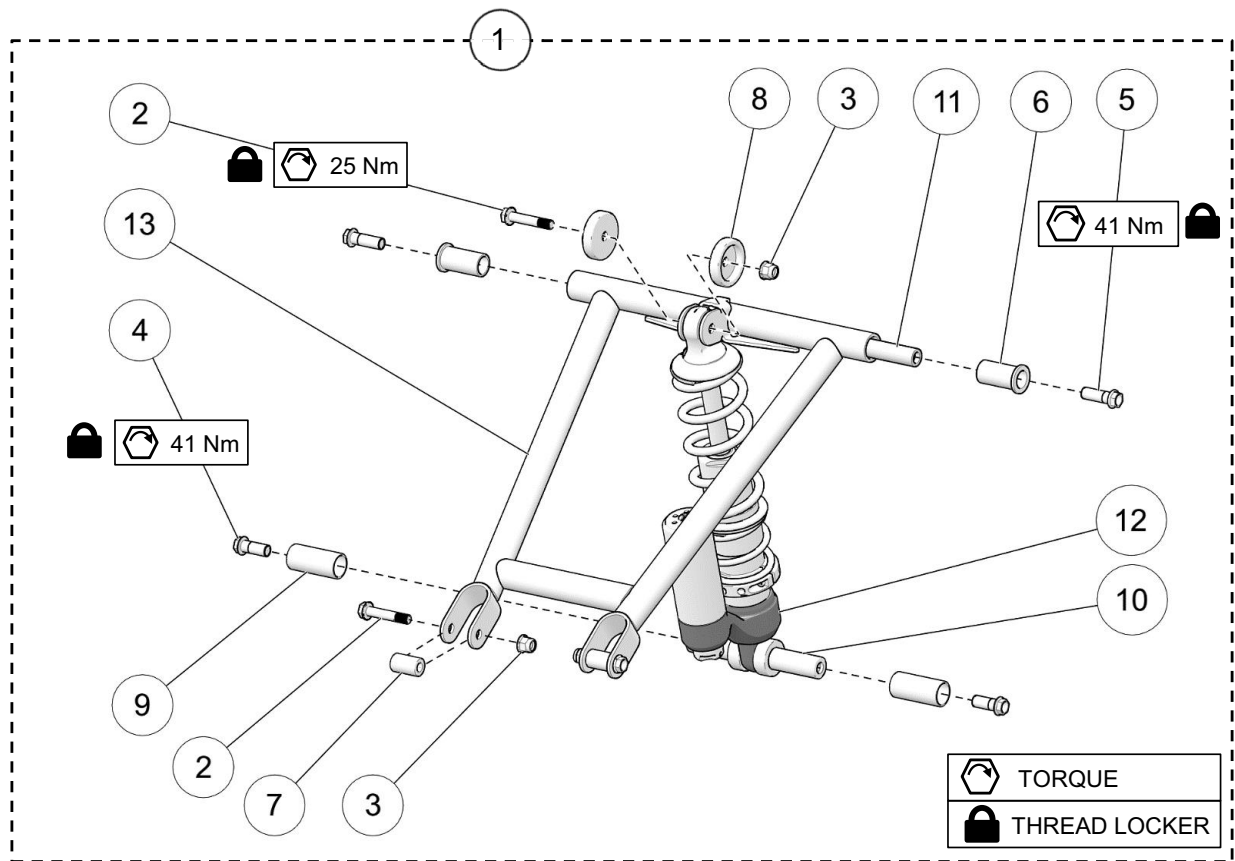

FRONT A-ARM ASSEMBLY - YETI 120SS

ITEM	PART #	DESCRIPTION	QTY
YETI SNOWMX MY2020 :: FRONT ARM ASSEMBLY - 120SS			
1	--	2020 SUSPENSION, FRONT ARM ASSEMBLY 120SS	1
2	YPHW1376	HFCS, M8-1.25X43MM, TI	3
3	YPHW1377	FNN, M8-1.25, TI	3
4	YPHW1894	HFCS, M10-1.25X25MM, TI	2
5	YPHW2712	HFCS, M10-1.25X30MM, TI	2
6	YPSU1369	FRONT ARM, UPPER NYLON BUSHING	2
7	YPSU1371	FRONT ARM LOWER PIN, HARD ANODIZE	2
8	YPSU1375	FRONT ARM NYLON PROTECTOR	2
9	YPSU2159BK	COLLAR, RAPTOR SHOCK LOWER - BLACK	2
10	YPSU2380CL	LOWER SHOCK SHAFT SS, TI	1
11	YPSU2498	SUSPENSION FRONT ARM SHAFT SS, TI, HA	1
12	YPSU2592	SHOCK ABSORBER, FRONT - ELKA STAGE 5	1
13	YPSU3133	YETI FRONT ARM, RACING, 312MM	1