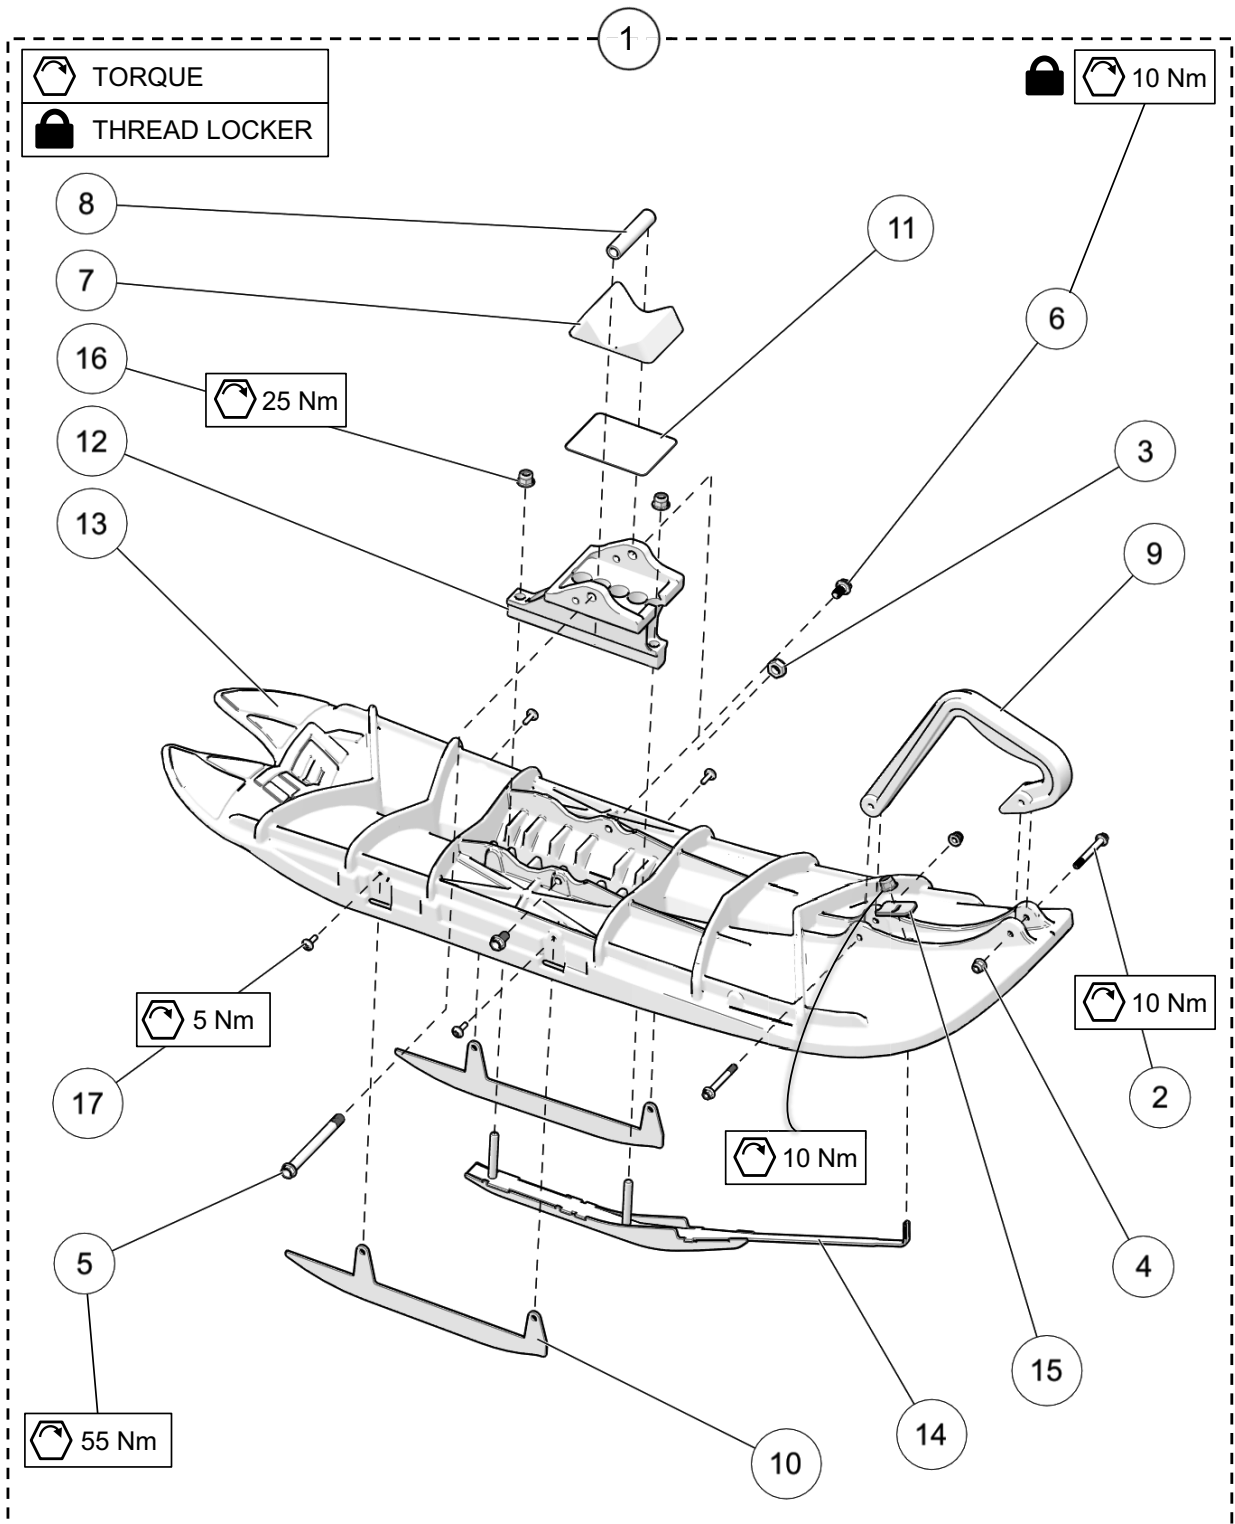

---

2020  
PARTS  
LIST

SKI ASSEMBLY

ITEM	PART #	DESCRIPTION	QTY
		<b>YETI SNOWMX MY2020 :: SKI ASSEMBLY</b>	
1-A	YASK2005BK	SKI ASSEMBLY, YETI - BLACK	1
1-B	YASK2005BL	SKI ASSEMBLY, YETI - BLUE	1
1-C	YASK2005GN	SKI ASSEMBLY, YETI - GREEN	1
1-D	YASK2005OR	SKI ASSEMBLY, YETI - ORANGE	1
1-E	YASK2005RD	SKI ASSEMBLY, YETI - RED	1
1-F	YASK2005WT	SKI ASSEMBLY, YETI - WHITE	1
2	YPHW1030	HFCS, M6-1.0X55MM, TI	2
3	YPHW1059	SLN, M10-1.25, TI	1
4	YPHW1063	FNLN, M6-1.0, TI	2
5	YPHW1599	HFCS, M10-1.25X110, TI	1
6	YPHW2628	HFCS, M8-1.25X16, TI	2
7	YPSK1171	BUMPER RUBBER SKI, YETI ASM	1
8	YPSK1172	BUSHING ASM, SKI PIVOT - HARD ANODIZED	1
9-A	YPSK1195BK	SKI HANDLE - BLACK	1
9-B	YPSK1195BL	SKI HANDLE - BLUE	1
9-C	YPSK1195GN	SKI HANDLE - GREEN	1
9-D	YPSK1195OR	SKI HANDLE - ORANGE	1
9-E	YPSK1195RD	SKI HANDLE - RED	1
9-F	YPSK1195WT	SKI HANDLE - WHITE	1
10	YPSK1823	SKI, OUTSIDE RUNNER	2
11	YPSK1904	PLATE, SKI BUMPER, TI	1
12	YPSK2448CL	SKI RECEIVER, LIGHTEND - CLEAR	1
13-A	YPSK3002BK	SKI, BOARD - BLACK	1
13-B	YPSK3002BL	SKI, BOARD - BLUE	1
13-C	YPSK3002GN	SKI, BOARD - GREEN	1
13-D	YPSK3002OR	SKI, BOARD - ORANGE	1
13-E	YPSK3002RD	SKI, BOARD - RED	1
13-F	YPSK3002WT	SKI, BOARD - WHITE	1
14	YPSK3003	SKAG	1
15	YPSK3031	SKAG WASHER	1
16	1074-08-0001	FNN, M8-1.25, 8, ZP, DIN6926	3
17	1430-06-X016	RWHS, 6X16, TX, ZP	4