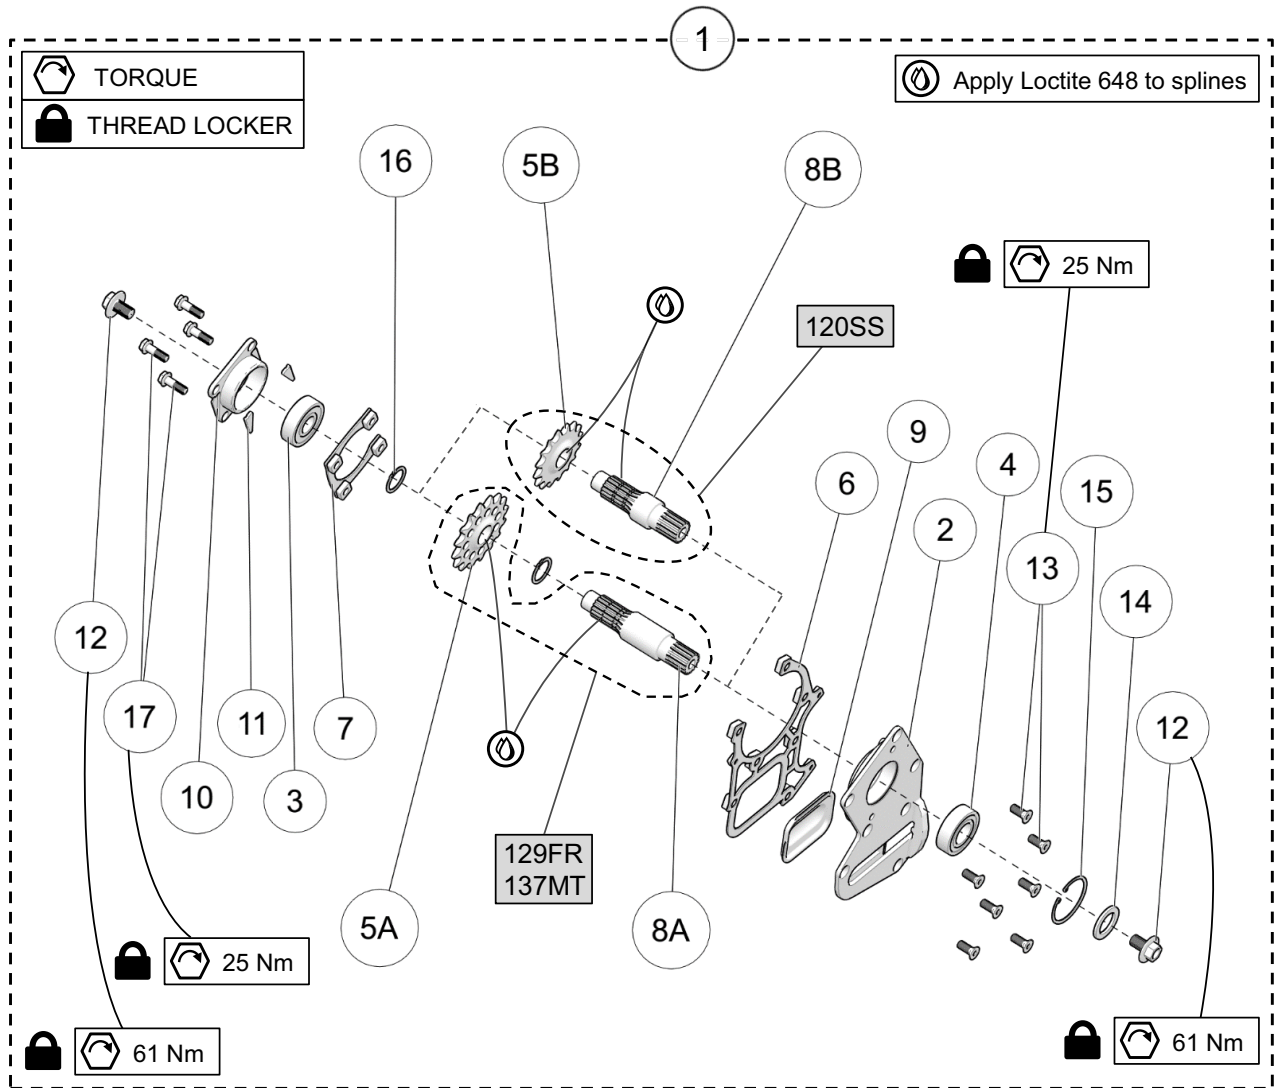

BIKE MOUNT ASSEMBLY - YETI 129FR & 137MT

ITEM	PART #	DESCRIPTION	QTY
		<b>YETI SNOWMX MY2020 :: BIKE MOUNT ASSEMBLY 129FR &amp; 137MT</b>	
1	--	BIKE MOUNT ASSEMBLY	1
2	YPBM1108CL	CROSS BAR, TUNNEL SIDE PLATE - CLEAR	2
3	YPBM1137CL	ECCENTRIC CAM - CLEAR	1
4	YPBM1593	FN, M16-1.5, TI	1
5	YPBM1831CL	TUNNEL SIDE PLATE 2.2, LH - CLEAR	1
6	YPBM1833BK	BIKE MOUNT PLATE, LH, 2.2 10MM - BLACK	1
7	YPBM1834BK	BIKE MOUNT PLATE, RH, 2.2 10MM - BLACK	1
8	YPBM1880BK	STRUT MOUNT BLOC M10 - BLACK	1
9	YPBM1920	NUT PLATE, CROSS BAR	2
10	YPBM1924	NUT PLATE, TUNNEL PLATE, RH	1
11	YPBM3157	TUNNEL SIDE PLATE, RH	1
12	YPDR1130CL	BOLT, ECCENTRIC CAM - CLEAR	1
13	YPHW1001	HFCS, M8-1.25X20MM, TI	2
14	YPHW1008	HSCS, M8-1.25X25MM, TI	2
15	YPHW1009	HSCS, M8-1.25X20MM, TI	2
16	YPHW1012	HSCS, M6-1.0X25MM, TI	2
17	YPHW1035	HFCS, M10-1.25X95MM, TI	1
18	YPHW1129	TN, M8-1.25, TI	2
19	YPHW1712	DP, 3/16" - 5/8", ALLOY STEEL	2
20	YPHW1895	HFCS, M10-1.25X32MM, TI	3
21	YPHW1897	HFCS, M8-1.25X25MM, TI	3
22	YPHW2628	HFCS, M8-1.25X16, TI	4

BIKE MOUNT ASSEMBLY - YETI 120SS

ITEM	PART #	DESCRIPTION	QTY
<b>YETI SNOWMX MY2020 :: BIKE MOUNT ASSEMBLY 120SS</b>			
1	--	BIKE MOUNT ASSEMBLY 120SS	1
2	YPBM1137CL	ECCENTRIC CAM - CLEAR	1
3	YPBM1593	FN, M16-1.5, TI	1
4	YPBM1833BK	BIKE MOUNT PLATE, LH, 2.2 10MM - BLACK	1
5	YPBM1834BK	BIKE MOUNT PLATE, RH, 2.2 10MM - BLACK	1
6	YPBM1880BK	STRUT MOUNT BLOC M10 - BLACK	1
7	YPBM1920	NUT PLATE, CROSS BAR	2
8	YPBM1924	NUT PLATE, TUNNEL PLATE, RH	1
9	YPBM3121	PLATE, TUNNEL SIDE HD, LH	1
10	YPBM3123	PLATE, TUNNEL SIDE HD, RH	1
11	YPBM3139	CROSS BAR, TUNNEL SIDE PLATE - CLEAR	2
12	YPDR1130CL	BOLT, ECCENTRIC CAM - CLEAR	1
13	YPHW1001	HFCS, M8-1.25X20MM, TI	2
14	YPHW1012	HSCS, M6-1.0X25MM, TI	2
15	YPHW1035	HFCS, M10-1.25X95MM, TI	1
16	YPHW1129	TN, M8-1.25, TI	2
17	YPHW1712	DP, 3/16" - 5/8", ALLOY STEEL	2
18	YPHW1895	HFCS, M10-1.25X32MM, TI	3
19	YPHW1897	HFCS, M8-1.25X25MM, TI	7
20	YPHW2628	HFCS, M8-1.25X16, TI	4