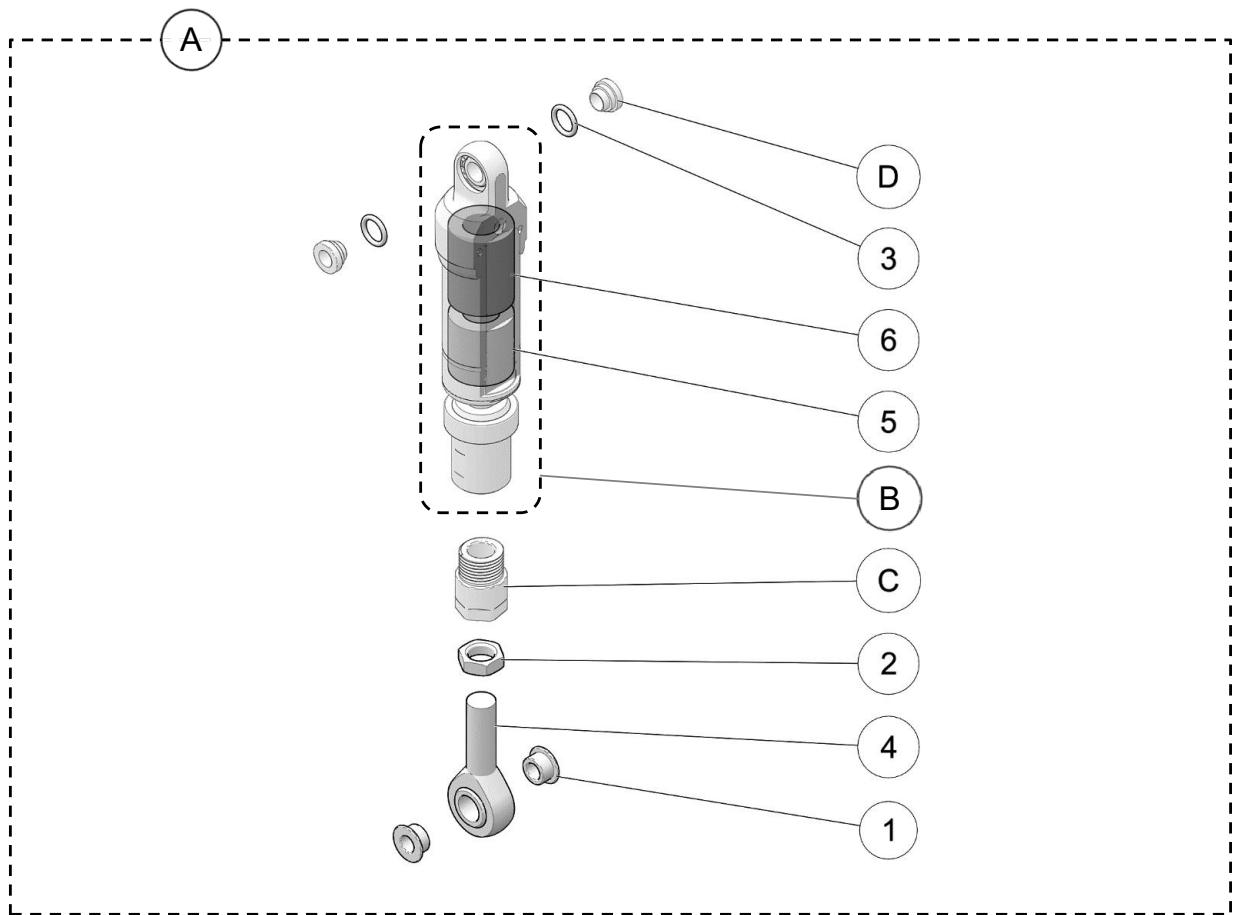

FITMENT PARTS - YETI 129FR & 137MT

ITEM	PART #	DESCRIPTION	QTY
<b>YETI SNOWMX MY2020 :: FITMENT PARTS - 129FR &amp; 137MT</b>			
1	YAAK3110	S-KIT - FITMENT PARTS	1
2	YAAC1986	TOOL, BIKE MOUNT INSTALLATION	1
3	YDIN9020	USER MANUAL YETI 2020	1
4	YPAC3030	S-KIT - TOOLS AND MANUAL ELKA	1
5	YPBM1748	CHAIN PROTECTOR, BIKE ADAPTER	1
6	YPDR1682	D.I.D. 62 LINK CHAIN 520	1
7	YPDR1792	BELT, MITSUBOSHI GIGA TORQUE 896MMX28MM,	1
8	YPHW1595	SOCKET, ECCENTRIC NUT, 22MM-19MM	1
9	YPHW1798	SPRING, CHAIN TENSIONER - HEAVY (RED STR)	1
10	YPSU1389	REACTOR LOWER TRANSFER ADJUSTER STYLE 1	4

### FITMENT PARTS - YETI 120SS

ITEM	PART #	DESCRIPTION	QTY
<b>YETI SNOWMX MY2020 :: FITMENT PARTS - 120SS</b>			
1	YAAK3019	S-KIT - FITMENT PARTS MY2020	1
2	YAAC1986	TOOL, BIKE MOUNT INSTALLATION	1
3	YDIN9020	USER MANUAL YETI 2020	1
4	YPAC1710	SYRINGE, 60MM CATHETER TIP	1
5	YPAC3030	S-KIT - TOOLS AND MANUAL ELKA	1
6	YPBM1748	CHAIN PROTECTOR, BIKE ADAPTER	1
7	YPDR1682	D.I.D. 62 LINK CHAIN 520	1
8	YPDR1792	BELT, MITSUBOSHI GIGA TORQUE 896MMX28MM,	1
9	YPDR1843	HOSE, BRAKE LINE BLEEDING	1
10	YPHW1595	SOCKET, ECCENTRIC NUT, 22MM-19MM	1
11	YPHW1683	RUBBER GROMMET 3/8"ID X 1/2"OD X 1/8"TK	1
12	YPHW1798	SPRING, CHAIN TENSIONER - HEAVY (RED STR)	1
13	YPSU1389	REACTOR LOWER TRANSFER ADJUSTER STYLE 1	4