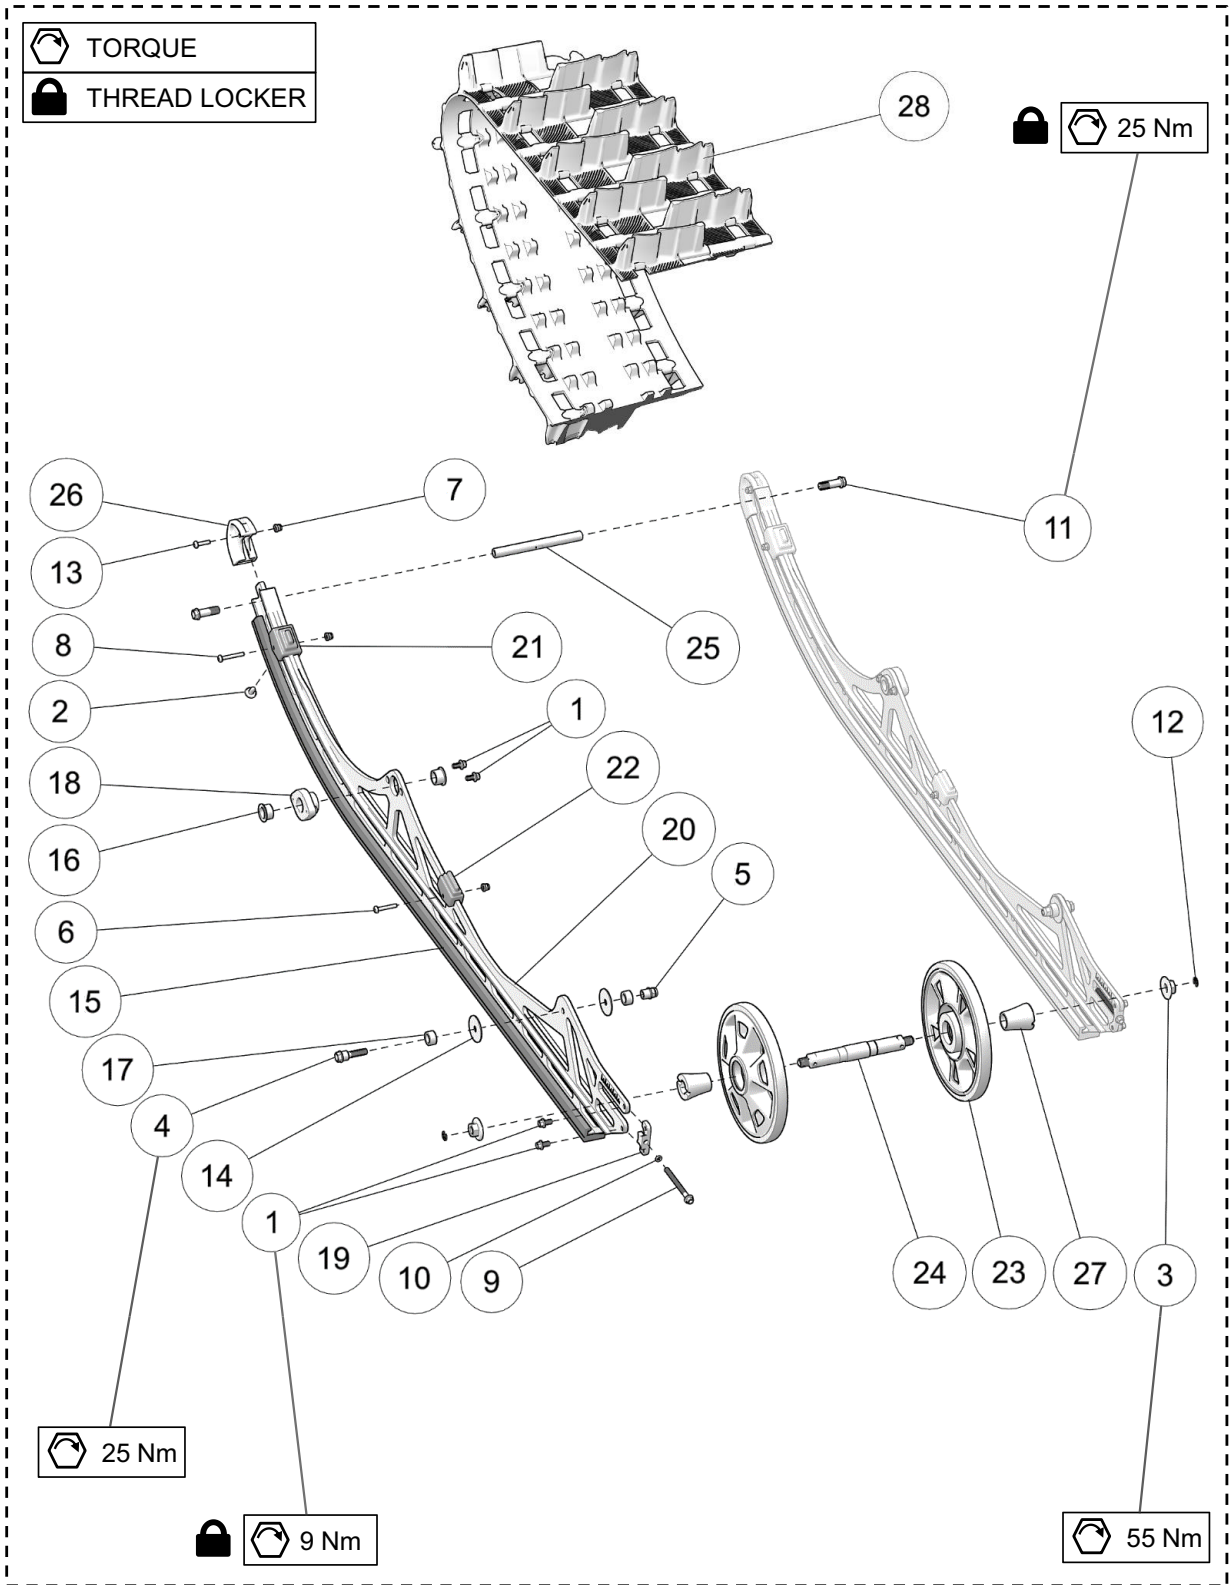

ITEM	PART #	DESCRIPTION	QTY
		YETI SNOWMX MY2020 :: RAIL ASSEMBLY, TRACK - 129FR & 137MT	
1	YPHW1067	HFCS, M6-1.0X12MM, TI	4
2	YPHW1254	PHILLIPS SCREW M6-0.3-1.81X16MM	1
3	YPHW1361	HN, M12-1.5, TI, REAR AXLE OUTER	2
4	YPHW1392	HFCS, M8-1.25X40MM, TI - REACTOR ARM	1
5	YPHW1393	FNN, M8-1.25, TI - REACTOR ARM	1
6	YPHW1596	HSBS, M5-0.8X30MM, SS	1
7	YPHW1597	FNN, M5-0.8, 8, ZP	3
8	YPHW1617	HSBS, M5-0.8X35MM, SS	1
9	YPHW1640	HFCS, M6-1.0X75MM, TI	1
10	YPHW1695	O-RING (# 009)	2
11	YPHW1001	HFCS, M8-1.25X20MM, TI	2
12	YPHW1928	E CLIP, 5/16", SS	2
13	YPHW2265	HSBS, M5-0.8X20MM, 10.9, ZP	1
14	YPHW2366	WASHER, 1.50X0.315X0.062, PLASTIC	2
15-A	YPSU1328	GRAPHITE SLIDE 47", 129" RAIL	1
15-B	YPSU1329	GRAPHITE SLIDE 51.5", 137" RAIL	1
16	YPSU1370	FRONT ARM, LOWER NYLON BUSHING	2
17	YPSU1391	REACTOR, LOWER TRANSFER ADJUSTER ST3	2
18	YPSU1806BK	MOUNT, FRONT ARM - BLACK	1
19	YPSU1808BK	PLATE, REAR AXLE ADJUSTER - BLACK	1
20-A1	YPSU1829BK	ALUMINUM RAIL, 129" - BLACK	1
20-A2	YPSU1829BL	ALUMINUM RAIL, 129" - BLUE	1
20-A3	YPSU1829CL	ALUMINUM RAIL, 129" - CLEAR	1
20-A4	YPSU1829GN	ALUMINUM RAIL, 129" - GREEN	1
20-A5	YPSU1829OR	ALUMINUM RAIL, 129" - ORANGE	1
20-A6	YPSU1829RD	ALUMINUM RAIL, 129" - RED	1
20-B1	YPSU1837BK	ALUMINUM RAIL, 137" - BLACK	1
20-B2	YPSU1837BL	ALUMINUM RAIL, 137" - BLUE	1
20-B3	YPSU1837CL	ALUMINUM RAIL, 137" - CLEAR	1
20-B4	YPSU1837GN	ALUMINUM RAIL, 137" - GREEN	1
20-B5	YPSU1837OR	ALUMINUM RAIL, 137" - ORANGE	1
20-B6	YPSU1837RD	ALUMINUM RAIL, 137" - RED	1
21	YPSU1877	BUMPER, FRONT BOTTOMING	1
22	YPSU1878	BUMPER, REAR BOTTOMING	1
23	YPSU1901	WHEEL 200MM	2
24	YPSU2361BK	SUSPENSION REAR AXLE 5.5" SS - BLACK	1
25	YPSU2441BK	SHAFT, RAIL CROSS TIES SS - BLACK	1
26	YPSU2443	RAIL TIP, LOW PROFILE	1
27	YPSU2504	REAR AXLE COLLAR, 1.40"	2
28-A	1093-00-9415	TRACK - YETI 129" (9415S)	1
28-B	1093-00-9416	TRACK - YETI 137" (9416S)	1