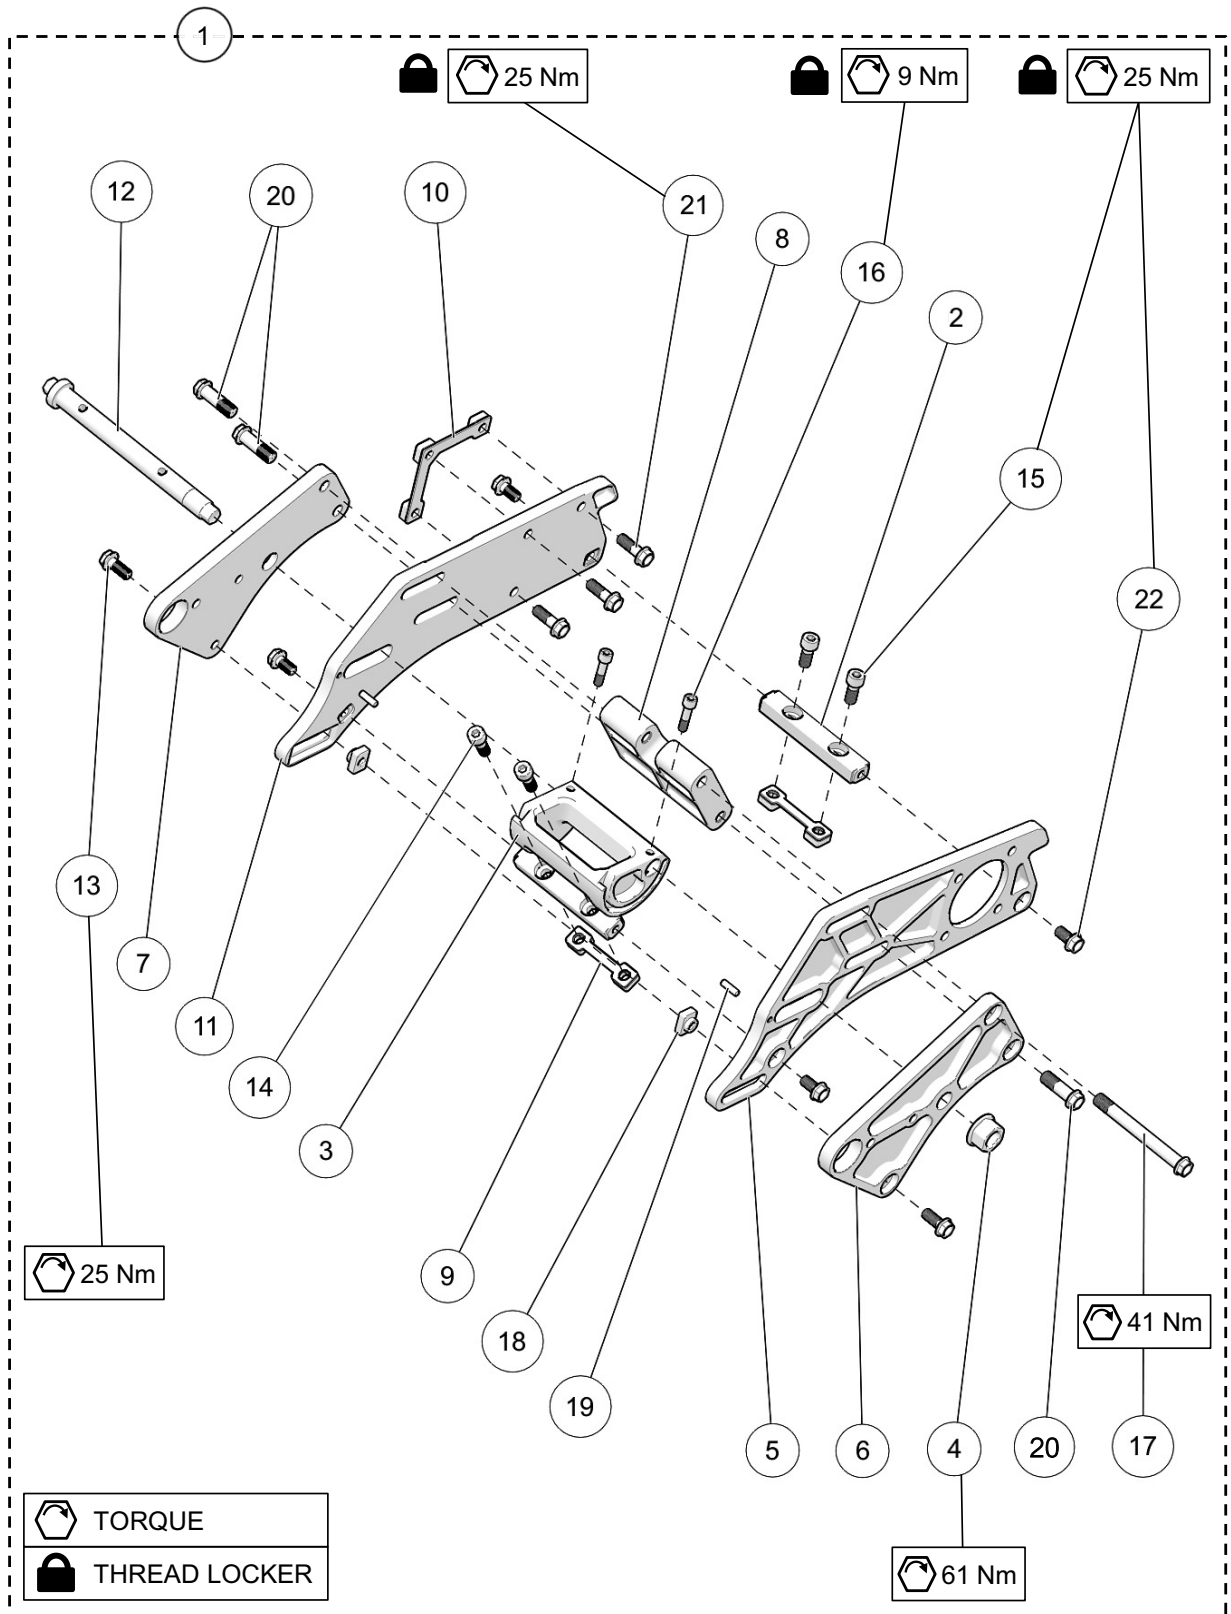

ITEM	PART #	DESCRIPTION	QTY
		YETI SNOWMX MY2020 :: BIKE MOUNT ASSEMBLY 129FR & 137MT	
1	--	BIKE MOUNT ASSEMBLY	1
2	YPBM1108CL	CROSS BAR, TUNNEL SIDE PLATE - CLEAR	2
3	YPBM1137CL	ECCENTRIC CAM - CLEAR	1
4	YPBM1593	FN, M16-1.5, TI	1
5	YPBM1831CL	TUNNEL SIDE PLATE 2.2, LH - CLEAR	1
6	YPBM1833BK	BIKE MOUNT PLATE, LH, 2.2 10MM - BLACK	1
7	YPBM1834BK	BIKE MOUNT PLATE, RH, 2.2 10MM - BLACK	1
8	YPBM1880BK	STRUT MOUNT BLOC M10 - BLACK	1
9	YPBM1920	NUT PLATE, CROSS BAR	2
10	YPBM1924	NUT PLATE, TUNNEL PLATE, RH	1
11	YPBM3157	TUNNEL SIDE PLATE, RH	1
12	YPDR1130CL	BOLT, ECCENTRIC CAM - CLEAR	1
13	YPHW1001	HFCS, M8-1.25X20MM, TI	2
14	YPHW1008	HSCS, M8-1.25X25MM, TI	2
15	YPHW1009	HSCS, M8-1.25X20MM, TI	2
16	YPHW1012	HSCS, M6-1.0X25MM, TI	2
17	YPHW1035	HFCS, M10-1.25X95MM, TI	1
18	YPHW1129	TN, M8-1.25, TI	2
19	YPHW1712	DP, 3/16" - 5/8", ALLOY STEEL	2
20	YPHW1895	HFCS, M10-1.25X32MM, TI	3
21	YPHW1897	HFCS, M8-1.25X25MM, TI	3
22	YPHW2628	HFCS, M8-1.25X16, TI	4