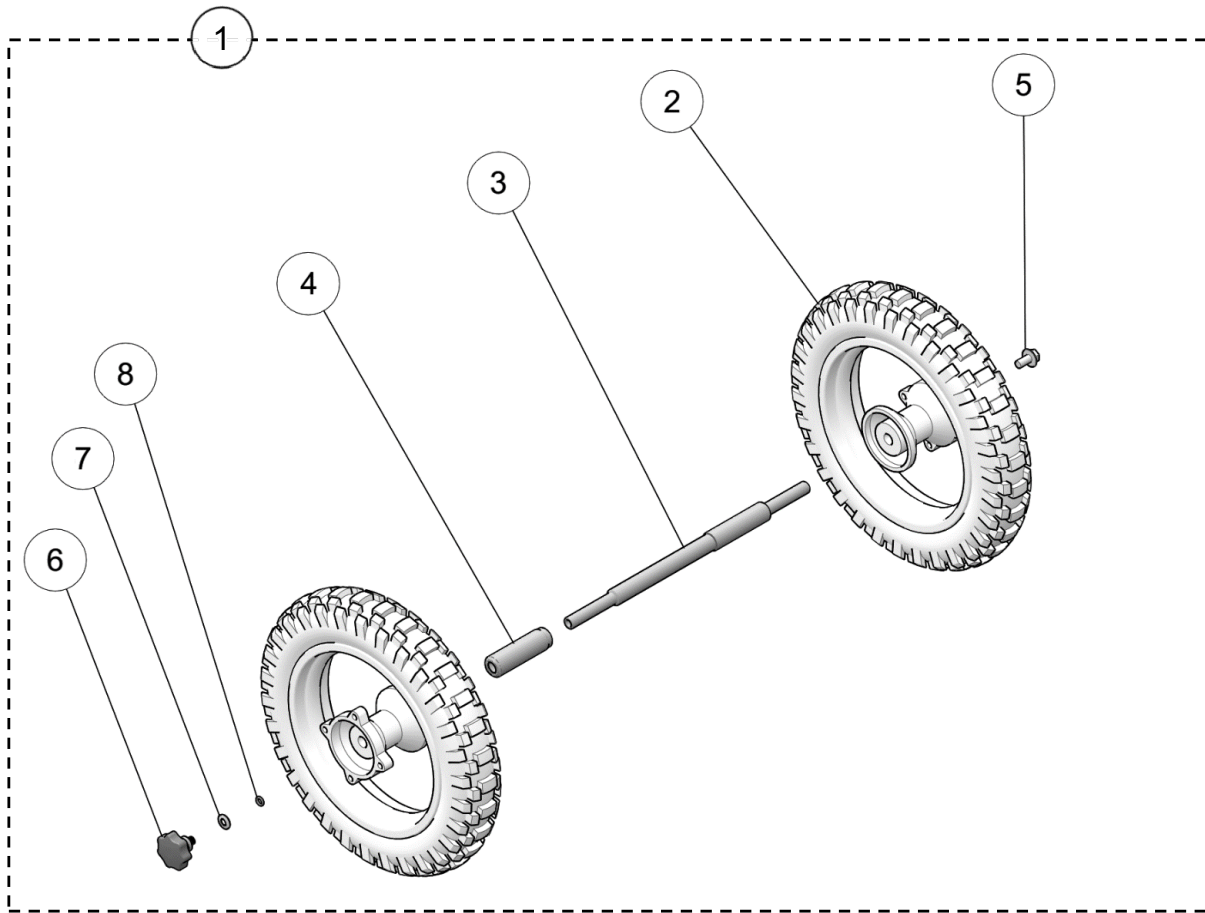

FREEWHEEL KIT

ITEM	PART #	DESCRIPTION	QTY
YETI SNOWMX MY2020 :: FREEWHEEL KIT			
1	YAAC1281	FREEWHEEL KIT COMPLETE FOR YETI	1
2	YPAC1146	WHEEL, 10 INCH	2
3	YPAC1242	FREEWHEEL AXLE, BLACK ZINC	1
4	YPAC1587	SPACER, FREEWHEEL AXLE - BLACK ZINC	1
5	YPHW1419	HFCS, M10-1.5X20MM, 10.9, ZP	1
6	YPHW1420	GRIP BOLT, M10-1.25	1
7	YPHW1651	BW, 20X10.2X1.5MM, ZP	1
8	YPHW1661	O-RING (# 011), FREEWHEEL KIT	1