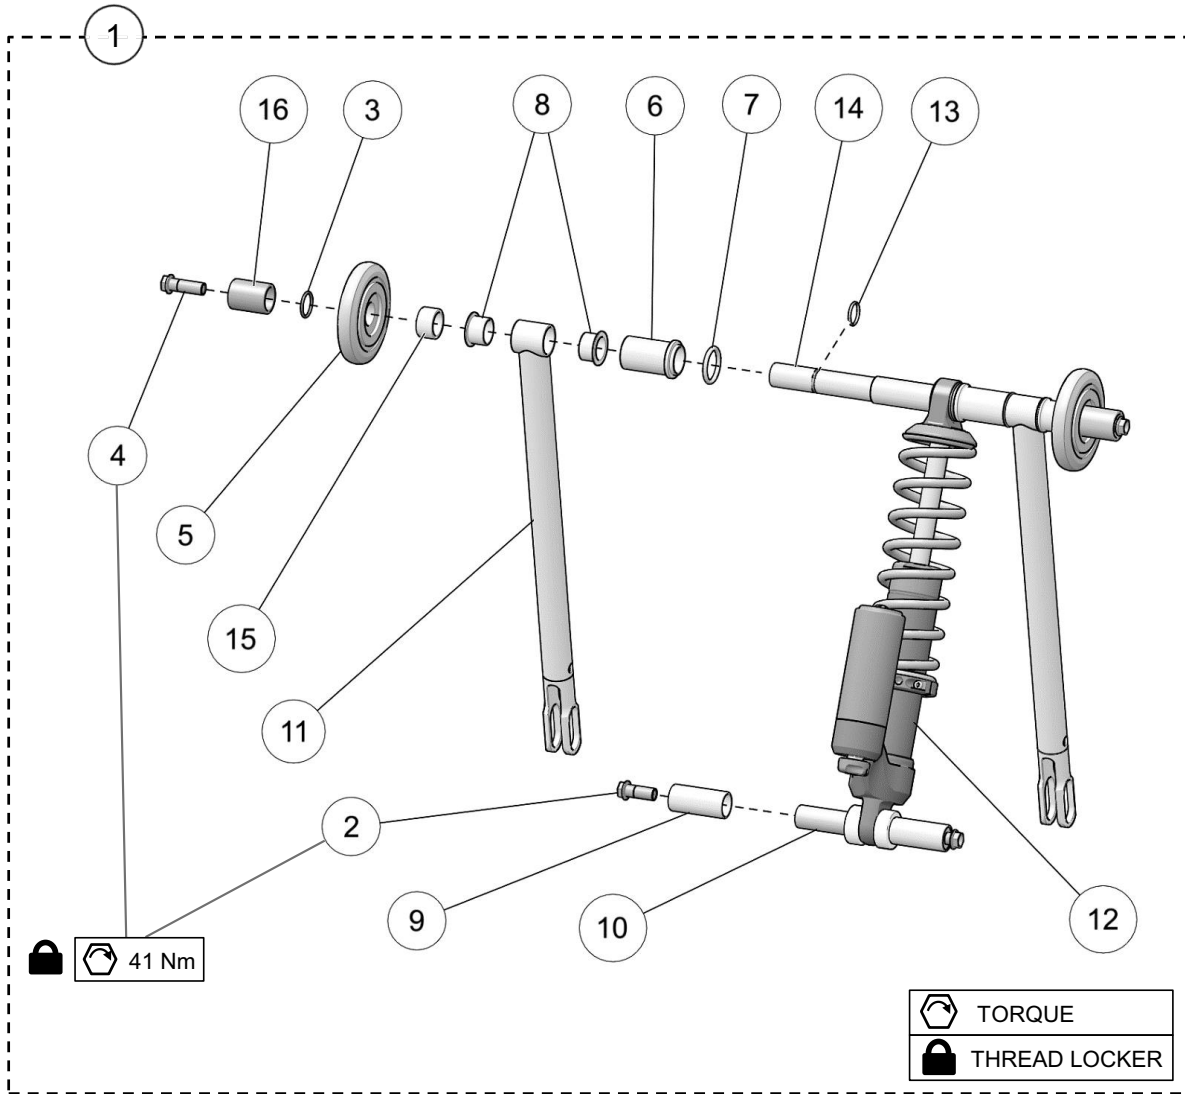

REAR A-ARM ASSEMBLY - YETI 120SS

ITEM	PART #	DESCRIPTION	QTY
YETI SNOWMX MY2020 :: REAR ARM ASSEMBLY - 120SS			
1	--	2020 SUSPENSION, REAR ARM ASSY, SS	1
2	YPHW1894	HFCS, M10-1.25X25MM, TI	2
3	YPHW1987	O-RING (#018)	2
4	YPHW2712	HFCS, M10-1.25X30MM, TI	2
5	YPSU1217	WHEEL 3.350"	2
6	YPSU1381	REAR SHAFT INNER PLASTIC SHOCK SPACERS	2
7	YPSU1384	UPPER SHAFT, INNER O-RING SEAL	2
8	YPSU1387	REACTOR NYLON BUSHING, UPPER SHAFT	4
9	YPSU2159BK	COLLAR, RAPTOR SHOCK LOWER - BLACK	2
10	YPSU2380CL	LOWER SHOCK SHAFT SS, TI	1
11	YPSU2438	SUSPENSION REACTOR ARM, TI	2
12	YPSU2593	SHOCK ABSORBER, REAR - ELKA STAGE 5	1
13	YPSU3156	O-RING 1/16, 9/16 ID, 11/16 OD	2
14	YPSU3157	UPPER REAR SHAFT, SS MODEL	1
15	YPSU3158	BUSHING, SUSPENSION, SHORT	2
16	YPSU3159	BUSHING, SUSPENSION	2