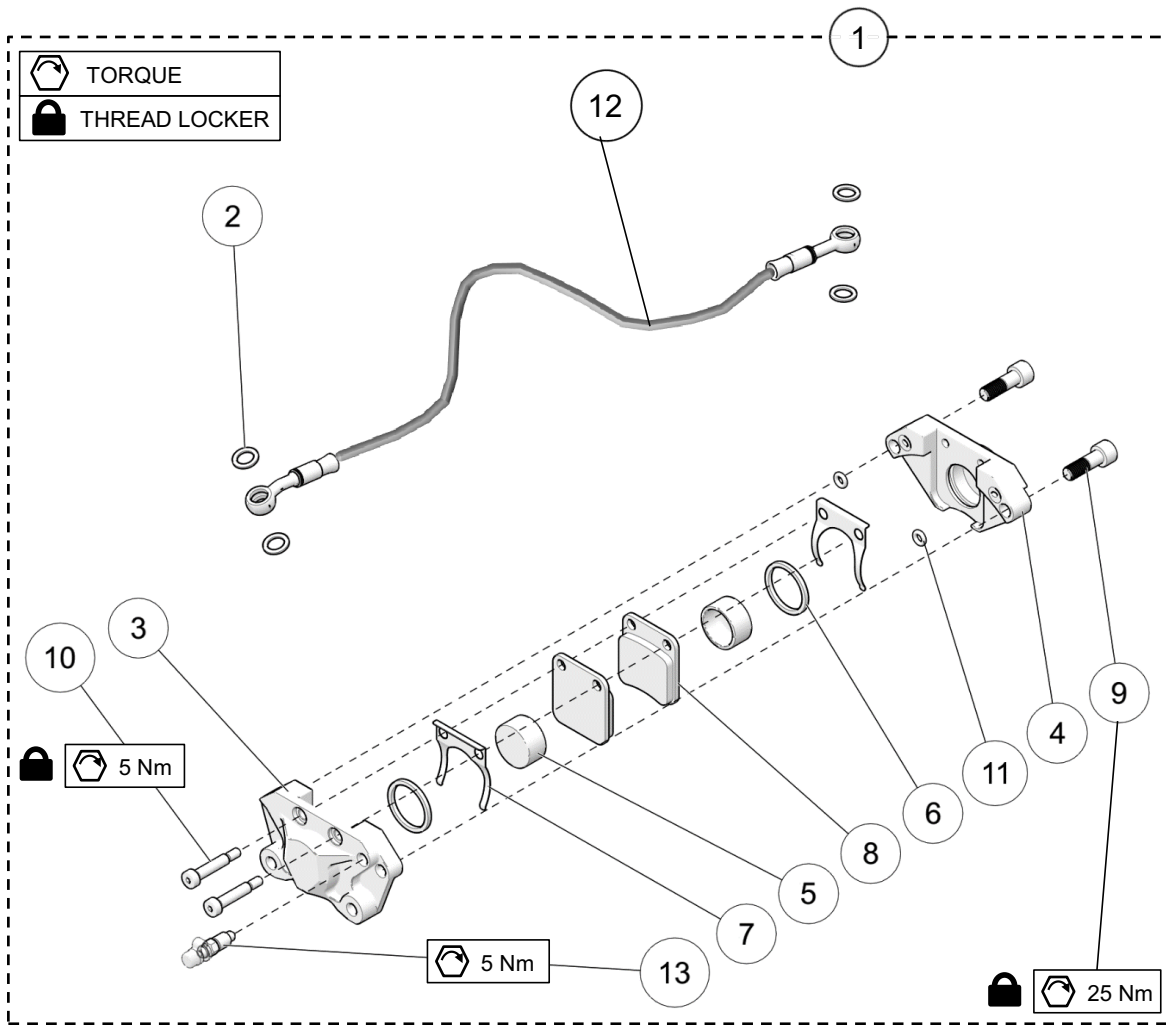

BRAKE CALIPER ASSEMBLY - YETI 120SS

ITEM	PART #	DESCRIPTION	QTY
YETI SNOWMX MY2020 :: BRAKE CALIPER ASSEMBLY - 120SS			
1	YADR3024	BRAKE CALIPER ASSEMBLY	1
2	YPDR1564	COPPER WASHER, BRAKE SYSTEM	4
3	YPDR2390	CALIPER, INNER HALF	1
4	YPDR2391	CALIPER, OUTER HALF	1
5	YPDR2392	CALIPER, PISTON	2
6	YPDR2393	O-RING, BRAKE CALIPER PISTON	2
7	YPDR2396	SPRING, BRAKE PAD	2
8	YPDR3041	BRAKE PAD, 1 UNIT (NEED 2)	2
9	YPHW1008	HSCS, M8-1.25X25MM, TI	2
10	YPHW2397	HSSS, M5-0.8X6MMX25MM, 12.9, ZP	2
11	YPHW2398	O-RING	2
12	1086-00-9185	78" BRAKE LINE	1
13	7086-00-9016	S-KIT, BLEEDER SCREW	1