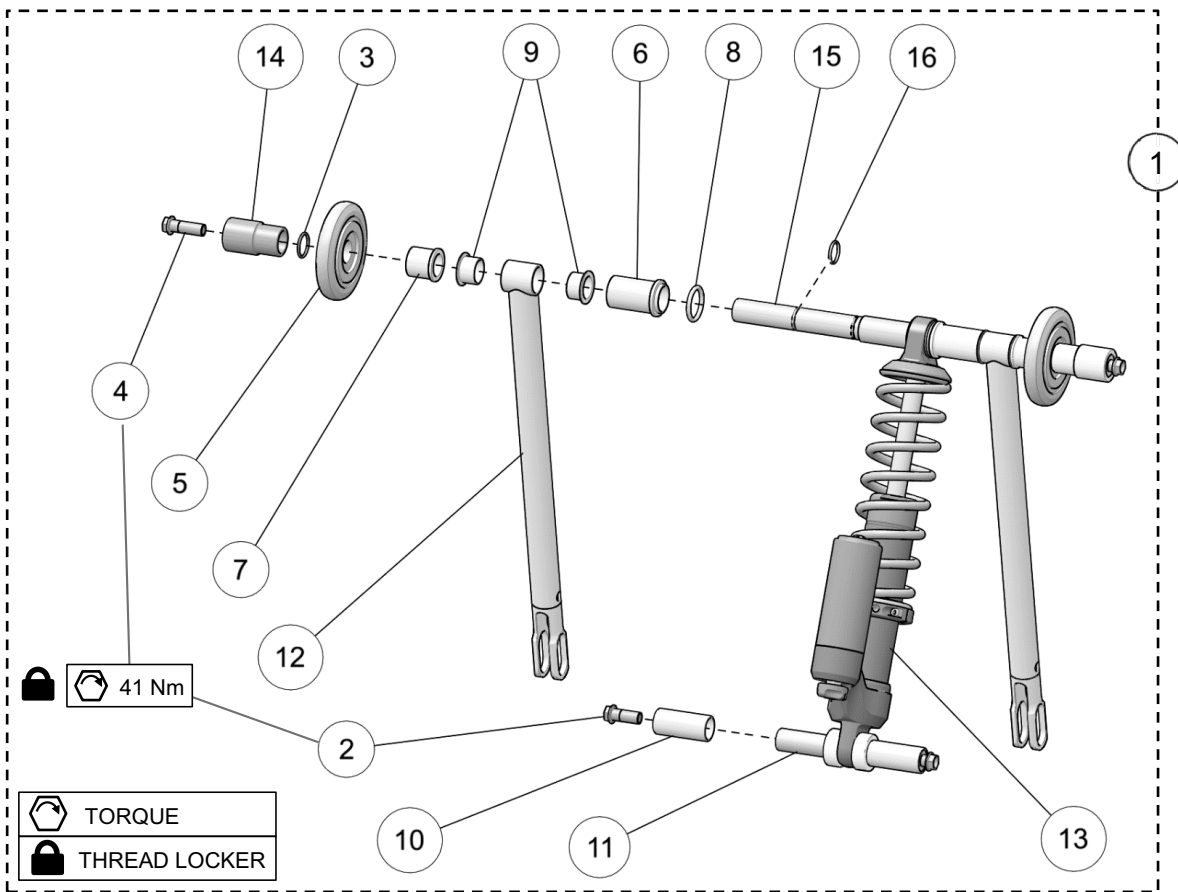

REAR A-ARM ASSEMBLY - YETI 129FR & 137MT

ITEM	PART #	DESCRIPTION	QTY
YETI SNOWMX MY2020 :: REAR ARM ASSEMBLY - 129FR &137MT			
1	--	2020 SUSPENSION, REAR ARM ASSY, 129FR &137MT	1
2	YPHW1894	HFCS, M10-1.25X25MM, TI	2
3	YPHW1987	O-RING (#018)	2
4	YPHW2712	HFCS, M10-1.25X30MM, TI	2
5	YPSU1217	WHEEL 3.350"	2
6	YPSU1381	REAR SHAFT INNER PLASTIC SHOCK SPACERS	2
7	YPSU1382	REAR SHAFT MIDDLE PLASTIC SPACER	2
8	YPSU1384	UPPER SHAFT, INNER O-RING SEAL	2
9	YPSU1387	REACTOR NYLON BUSHING, UPPER SHAFT	4
10	YPSU2159BK	COLLAR, RAPTOR SHOCK LOWER - BLACK	2
11	YPSU2380CL	LOWER SHOCK SHAFT SS, TI	1
12	YPSU2438	SUSPENSION REACTOR ARM, TI	2
13-A	YPSU2593	SHOCK ABSORBER, REAR - ELKA STAGE 5	1
13-B	YPSU2645	SHOCK ABSORBER, REAR - ELKA STAGE 3	1
14	YPSU3152	BUSHING, SUSPENSION, SHORT	2
15	YPSU3154	UPPER REAR SHAFT, X-MODEL	1
16	YPSU3156	O-RING 1/16, 9/16 ID, 11/16 OD	2