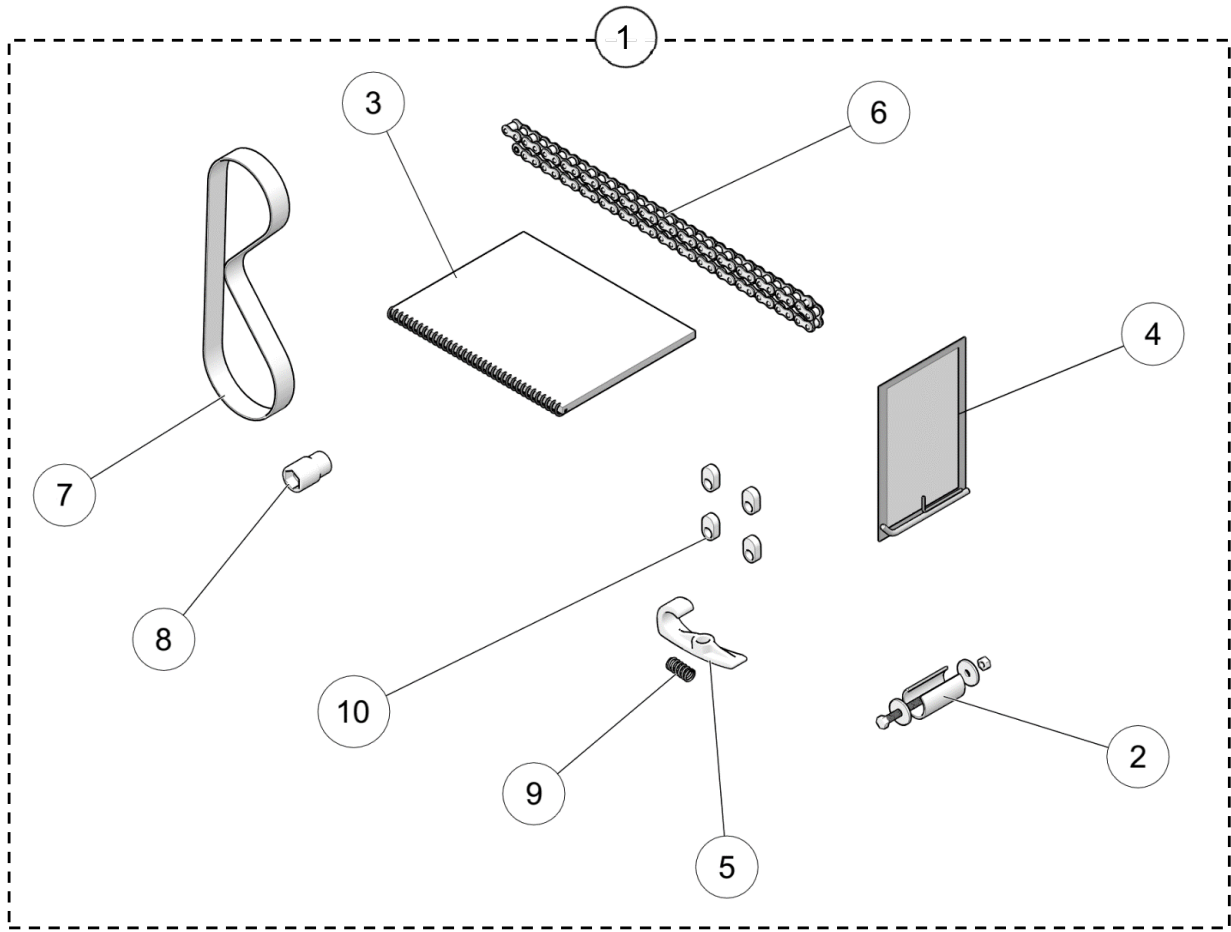

FITMENT PARTS - YETI 129FR & 137MT

ITEM	PART #	DESCRIPTION	QTY
YETI SNOWMX MY2020 :: FITMENT PARTS - 129FR & 137MT			
1	YAAK3110	S-KIT - FITMENT PARTS	1
2	YAAC1986	TOOL, BIKE MOUNT INSTALLATION	1
3	YDIN9020	USER MANUAL YETI 2020	1
4	YPAC3030	S-KIT - TOOLS AND MANUAL ELKA	1
5	YPBM1748	CHAIN PROTECTOR, BIKE ADAPTER	1
6	YPDR1682	D.I.D. 62 LINK CHAIN 520	1
7	YPDR1792	BELT, MITSUBOSHI GIGA TORQUE 896MMX28MM,	1
8	YPHW1595	SOCKET, ECCENTRIC NUT, 22MM-19MM	1
9	YPHW1798	SPRING, CHAIN TENSIONER - HEAVY (RED STR)	1
10	YPSU1389	REACTOR LOWER TRANSFER ADJUSTER STYLE 1	4