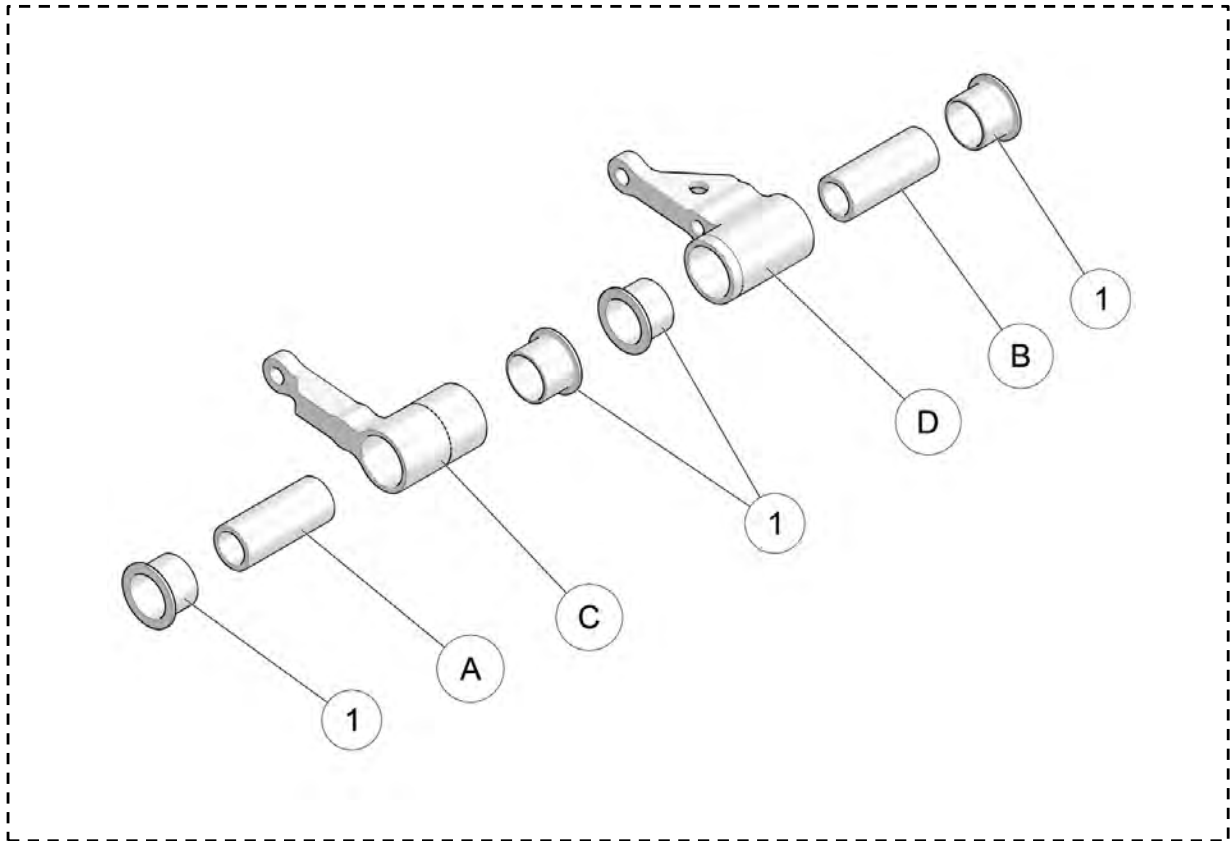

FITMENT PARTS

ITEM	PART #	DESCRIPTION	QTY
YETI SNOWMX MY2019 :: FITMENT PARTS			
1	YAAK3019	S-KIT - FITMENT PARTS MY2019	1
2	YAAC1986	TOOL, BIKE MOUNT INSTALLATION 2.1 - 2.2	1
3	YPAC1710	SYRINGE, 60MM CATHETER TIP	1
4	YPBM1748	CHAIN PROTECTOR, BIKE ADAPTER, 2.1	1
5	YPDR1682	D.I.D. 62 LINK CHAIN 520	1
6	YPDR1792	BELT, MITSUBOSHI GIGA TORQUE 896MMX28MM,	1
7	YPDR1843	HOSE, BRAKE LINE BLEEDING	1
8	YPHW1595	SOCKET, ECCENTRIC NUT, 22MM-19MM	1
9	YPHW1683	RUBBER GROMMET 3/8"ID X 1/2"OD X 1/8"TK	1
10	YPHW1798	SPRING, CHAIN TENSIONER - HEAVY (RED STR)	1
11	YPSU1389	REACTOR LOWER TRANSFER ADJUSTER STYLE 1	4

SOFT STRUT ASSEMBLY

ITEM	PART #	DESCRIPTION	QTY
YETI SNOWMX MY2019 :: SOFT STRUT ASSEMBLY			
1	YPHW3061	ROD END, RH, 5/8-18, ZP	1
2	YPHW1062	JN, 5/8-18, RH, TI	1
3	YPBM1156	BUSHING, 0.625 TO M10, 22MM WIDE	2
4	YPHW2596	O-RING, YSS TOP	2
BIKE SPECIFIC SOFT STRUT ASSEMBLY PARTS * SEE APPLICATION GUIDE *			
A	--	YTSS SOFT STRUT ASSEMBLY	1
B	--	STRUT, YSS	1
C	--	STRUT, SOFT, ROD END CONNECTOR	1
D	--	SOFT STRUT, TOP BUSHING	2