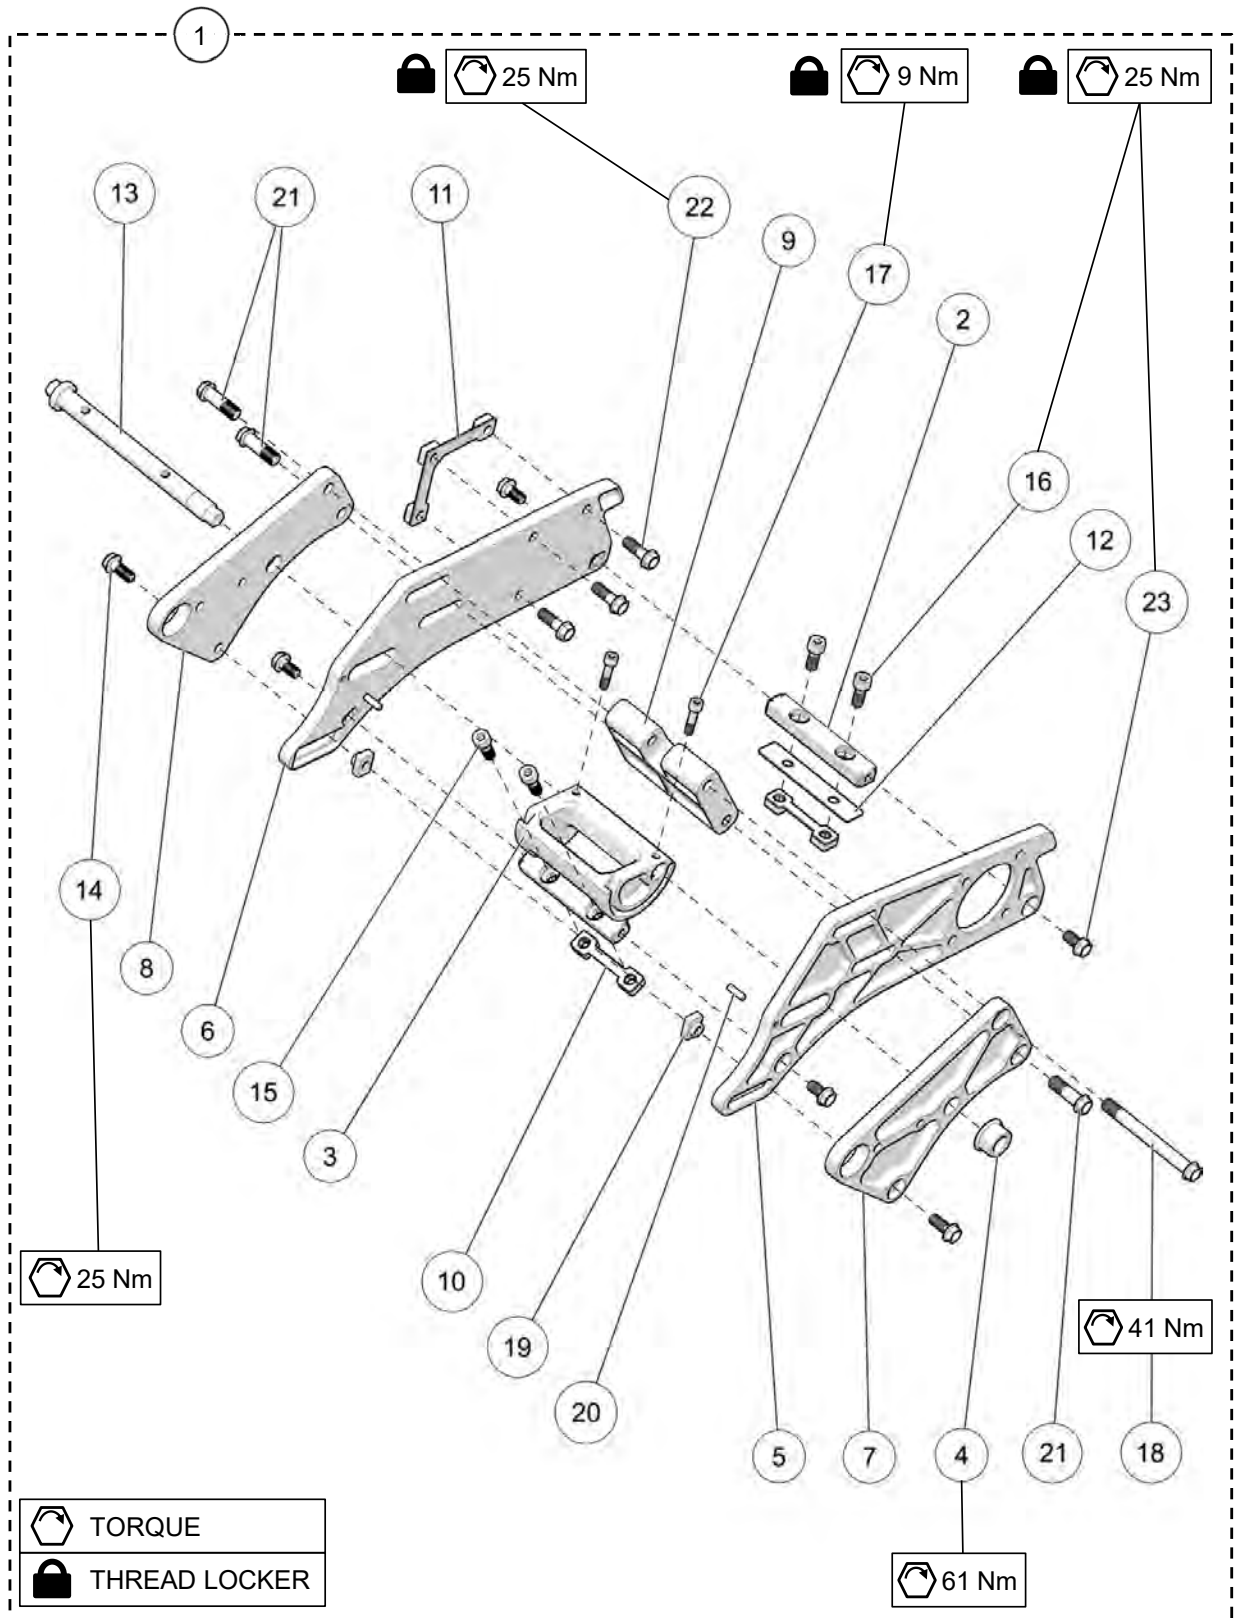

SPINDLE ASSEMBLY

ITEM	PART #	DESCRIPTION	QTY
YETI SNOWMX MY2019 :: SPINDLE ASSEMBLY			
1	YPHW2628	HFCS, M8-1.25X16MM, TI	16
2	YPHW1008	HSCS, M8-1.25X25MM, TI	4
3	YPHW1009	HSCS, M8-1.25X20MM, TI	2
4	YPHW1376	HFCS, M8-1.25X43MM, TI	2
5	YPHW1594	HSCS, M6-1.0X30MM, TI	2
6	YPHW1611	PLAIN BEARING, IGLIDE, 18X16X17	2
7	YPSP1028CL	SPINDLE FORK CLAMP SPACER 190MM - CLEAR	1
8	YPSP1079CL	SPINDLE BLADE SPACER - CLEAR	1
9	YPSP1430CL	SPINDLE HALF BLOCK, BLADE 1/4" - CLEAR	2
10	YPSP2400	SPINDLE BLADE, OUTSIDE, 14.5	2
11	YPSP2511	BEARING SLEEVE Q2	2
BIKE SPECIFIC SPINDLE ASSEMBLY PARTS * SEE YETISNOWMX.CA/YETIVERTER *			
A	--	SPINDLE ASSEMBLY	1
B	--	SPINDLE FORK CLAMP CAP, LH - CLEAR	1
C	--	SPINDLE FORK CLAMP CAP, RH - CLEAR	1
D	--	SPINDLE AXLE SPACER, LH - CLEAR	1
E	--	SPINDLE AXLE SPACER, RH - CLEAR	1
F	--	SPINDLE FORK CLAMP LH - CLEAR	1
G	--	SPINDLE FORK CLAMP RH - CLEAR	1
H	--	SPINDLE BLADE, CENTER, 14.5	1

BIKE MOUNT ASSEMBLY

ITEM	PART #	DESCRIPTION	QTY
YETI SNOWMX MY2019 :: BIKE MOUNT ASSEMBLY			
1	--	BIKE MOUNT ASSEMBLY	1
2	YPBM1108CL	CROSS BAR, TUNNEL SIDE PLATE - CLEAR	2
3	YPBM1137CL	ECCENTRIC CAM - CLEAR	1
4	YPBM1593	FN, M16-1.5, TI	1
5	YPBM1831CL	TUNNEL SIDE PLATE 2.2, LH - CLEAR	1
6	YPBM1832CL	TUNNEL SIDE PLATE 2.2, RH - CLEAR	1
7	YPBM1833BK	BIKE MOUNT PLATE, LH, 2.2 10MM - BLACK	1
8	YPBM1834BK	BIKE MOUNT PLATE, RH, 2.2 10MM - BLACK	1
9	YPBM1880BK	STRUT MOUNT BLOC M10 - BLACK	1
10	YPBM1920	NUT PLATE, CROSS BAR	2
11	YPBM1924	NUT PLATE, TUNNEL PLATE, RH	1
12	YPBM3100	SHIM, CROSS BAR TUNNEL (ONLY IF REQUIRED)	1
13	YPDR1130CL	BOLT, ECCENTRIC CAM - CLEAR	1
14	YPHW1001	HFCS, M8-1.25X20MM, TI	2
15	YPHW1008	HSCS, M8-1.25X25MM, TI	2
16	YPHW1009	HSCS, M8-1.25X20MM, TI	2
17	YPHW1012	HSCS, M6-1.0X25MM, TI	2
18	YPHW1035	HFCS, M10-1.25X95MM, TI	1
19	YPHW1129	TN, M8-1.25, TI	2
20	YPHW1712	DP, 3/16" - 5/8", ALLOY STEEL	2
21	YPHW1895	HFCS, M10-1.25X32MM, TI	3
22	YPHW1897	HFCS, M8-1.25X25MM, TI	3
23	YPHW2628	HFCS, M8-1.25X16, TI	4