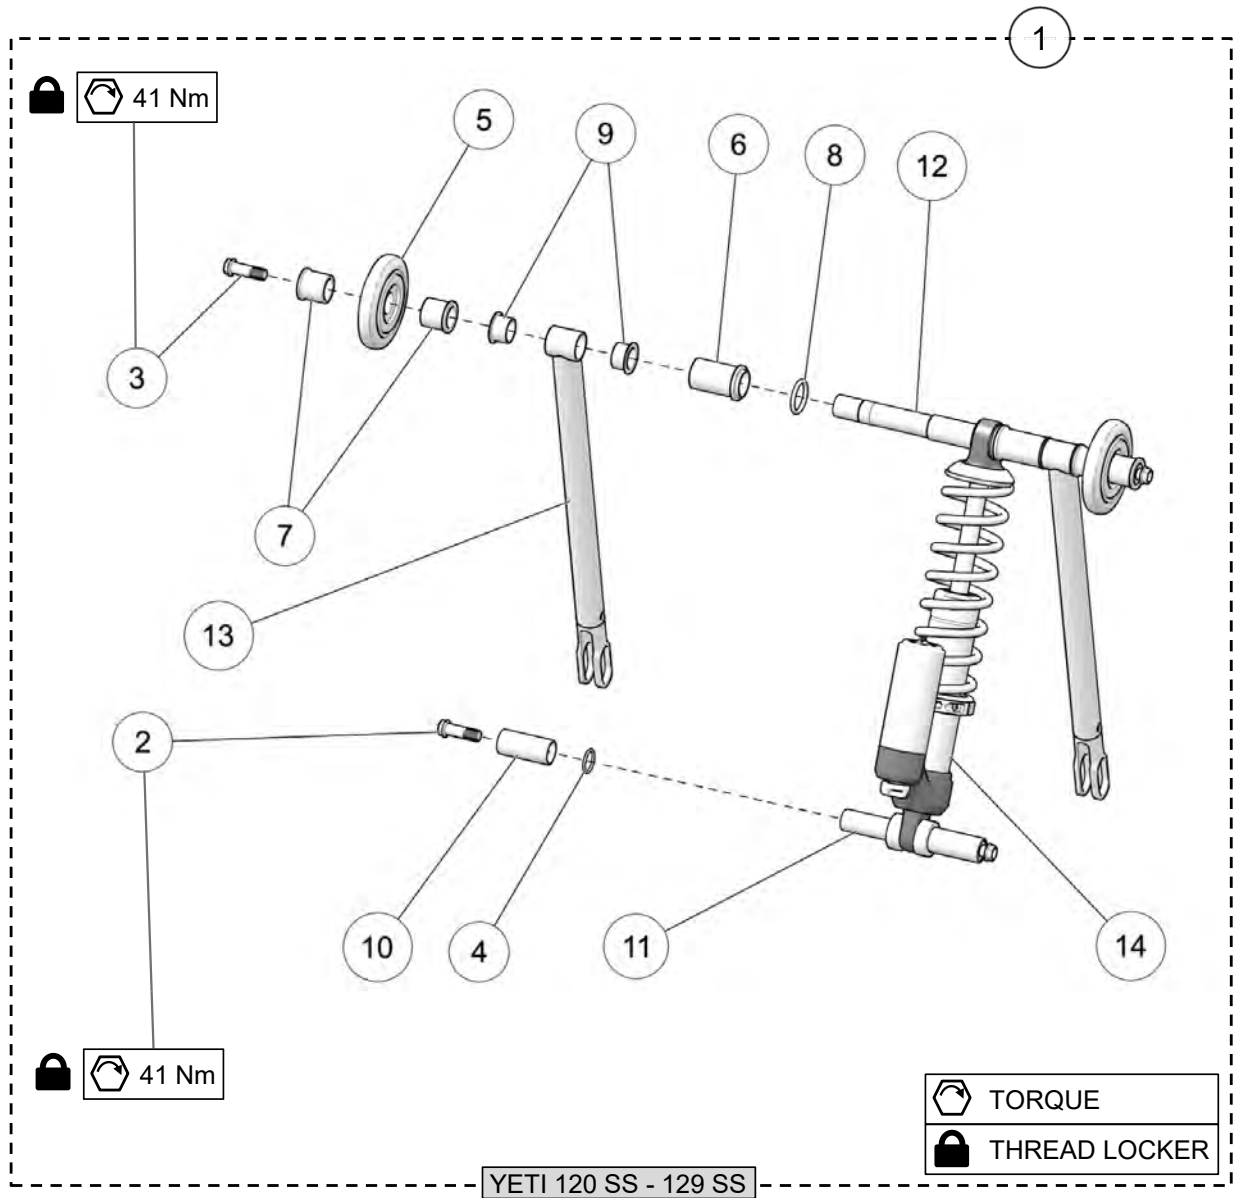

REAR A-ARM ASSEMBLY - 120SS & 129SS

ITEM	PART #	DESCRIPTION	QTY
		YETI SNOWMX MY2019 :: REAR A-ARM ASSEMBLY - 120SS & 129SS	
1	--	SUSPENSION, REAR A-ARM ASSEMBLY -- (120SS & 129SS)	1
2	YPHW1894	HFCS, M10-1.25X25MM, TI	2
3	YPHW2712	HFCS, M10-1.25X30MM, TI	2
4	YPHW1987	O-RING (#018)	2
5	YPSU1217	WHEEL 3.350"	2
6	YPSU1381	REAR SHAFT INNER PLASTIC SHOCK SPACERS	2
7	YPSU1382	REAR SHAFT MIDDLE PLASTIC SPACER	4
8	YPSU1384	UPPER SHAFT, INNER O-RING SEAL	2
9	YPSU1387	REACTOR NYLON BUSHING, UPPER SHAFT	4
10	YPSU2159BK	COLLAR, RAPTOR SHOCK LOWER - BLACK	2
11	YPSU2380CL	LOWER SHOCK SHAFT SS, TI	1
12	YPSU2386	REAR UPPER SHOCK SHAFT SS, TI	1
13	YPSU2438	SUSPENSION REACTOR ARM, TI	2
14-A	YPSU2645	SHOCK ABSORBER, REAR - ELKA STAGE 3	1
14-B	YPSU2593	SHOCK ABSORBER, REAR - ELKA STAGE 5	1
14-C	YPSU1898	SHOCK ABSORBER, YETI RT MONO	1
14-D	YPSU1899	SHOCK ABSORBER, RT REZY	1