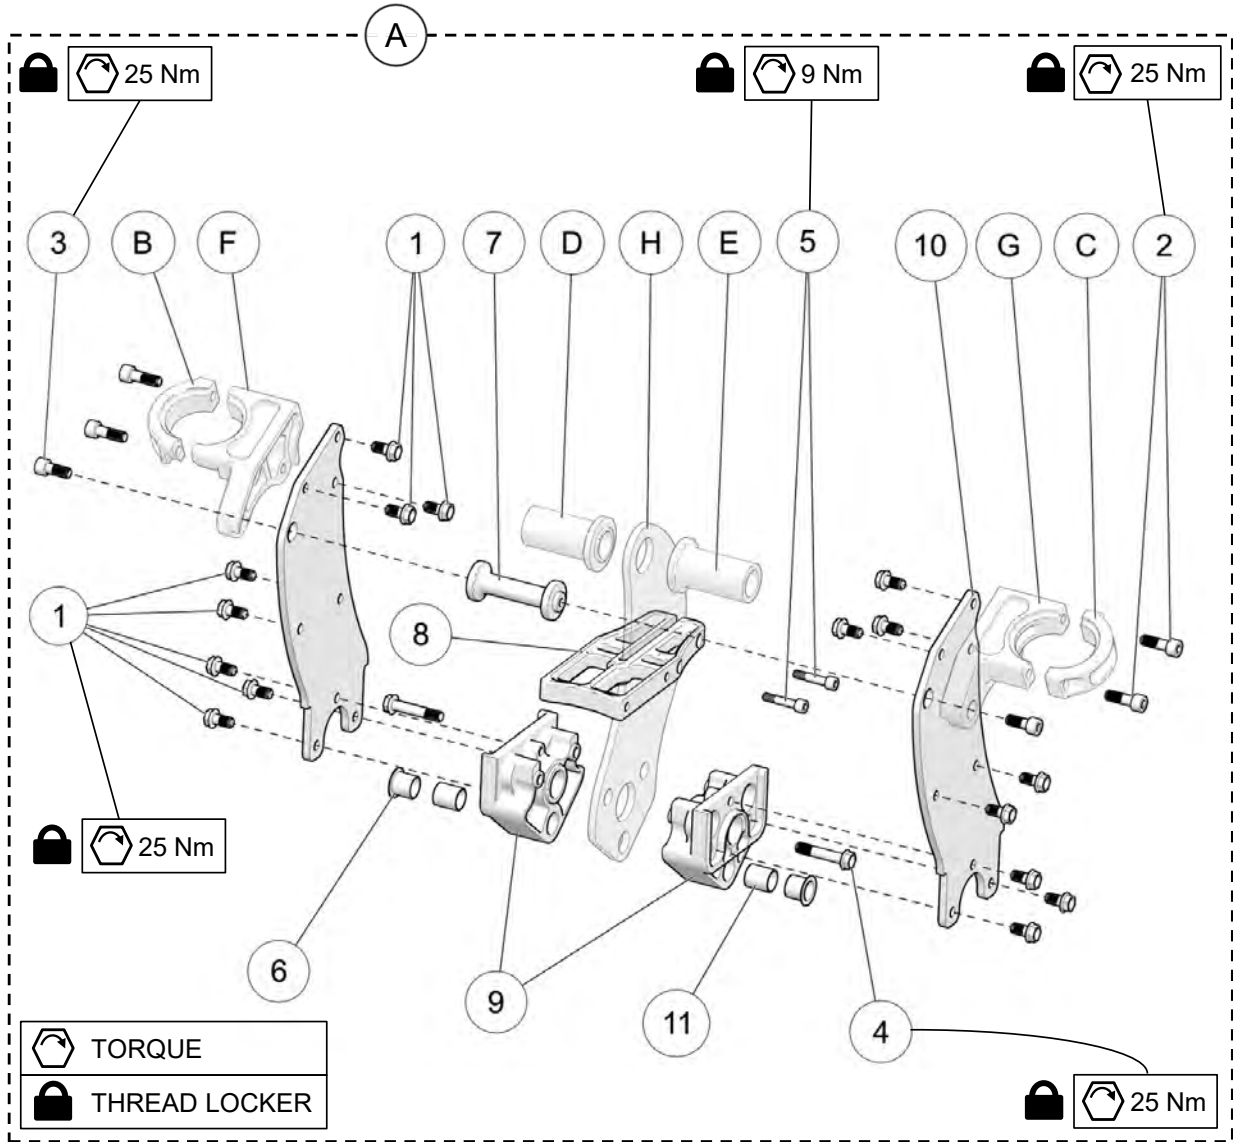

SPINDLE ASSEMBLY

ITEM	PART #	DESCRIPTION	QTY
YETI SNOWMX MY2019 :: SPINDLE ASSEMBLY			
1	YPHW2628	HFCS, M8-1.25X16MM, TI	16
2	YPHW1008	HSCS, M8-1.25X25MM, TI	4
3	YPHW1009	HSCS, M8-1.25X20MM, TI	2
4	YPHW1376	HFCS, M8-1.25X43MM, TI	2
5	YPHW1594	HSCS, M6-1.0X30MM, TI	2
6	YPHW1611	PLAIN BEARING, IGLIDE, 18X16X17	2
7	YPSP1028CL	SPINDLE FORK CLAMP SPACER 190MM - CLEAR	1
8	YPSP1079CL	SPINDLE BLADE SPACER - CLEAR	1
9	YPSP1430CL	SPINDLE HALF BLOCK, BLADE 1/4" - CLEAR	2
10	YPSP2400	SPINDLE BLADE, OUTSIDE, 14.5	2
11	YPSP2511	BEARING SLEEVE Q2	2
BIKE SPECIFIC SPINDLE ASSEMBLY PARTS * SEE YETISNOWMX.CA/YETIVERTER *			
A	--	SPINDLE ASSEMBLY	1
B	--	SPINDLE FORK CLAMP CAP, LH - CLEAR	1
C	--	SPINDLE FORK CLAMP CAP, RH - CLEAR	1
D	--	SPINDLE AXLE SPACER, LH - CLEAR	1
E	--	SPINDLE AXLE SPACER, RH - CLEAR	1
F	--	SPINDLE FORK CLAMP LH - CLEAR	1
G	--	SPINDLE FORK CLAMP RH - CLEAR	1
H	--	SPINDLE BLADE, CENTER, 14.5	1