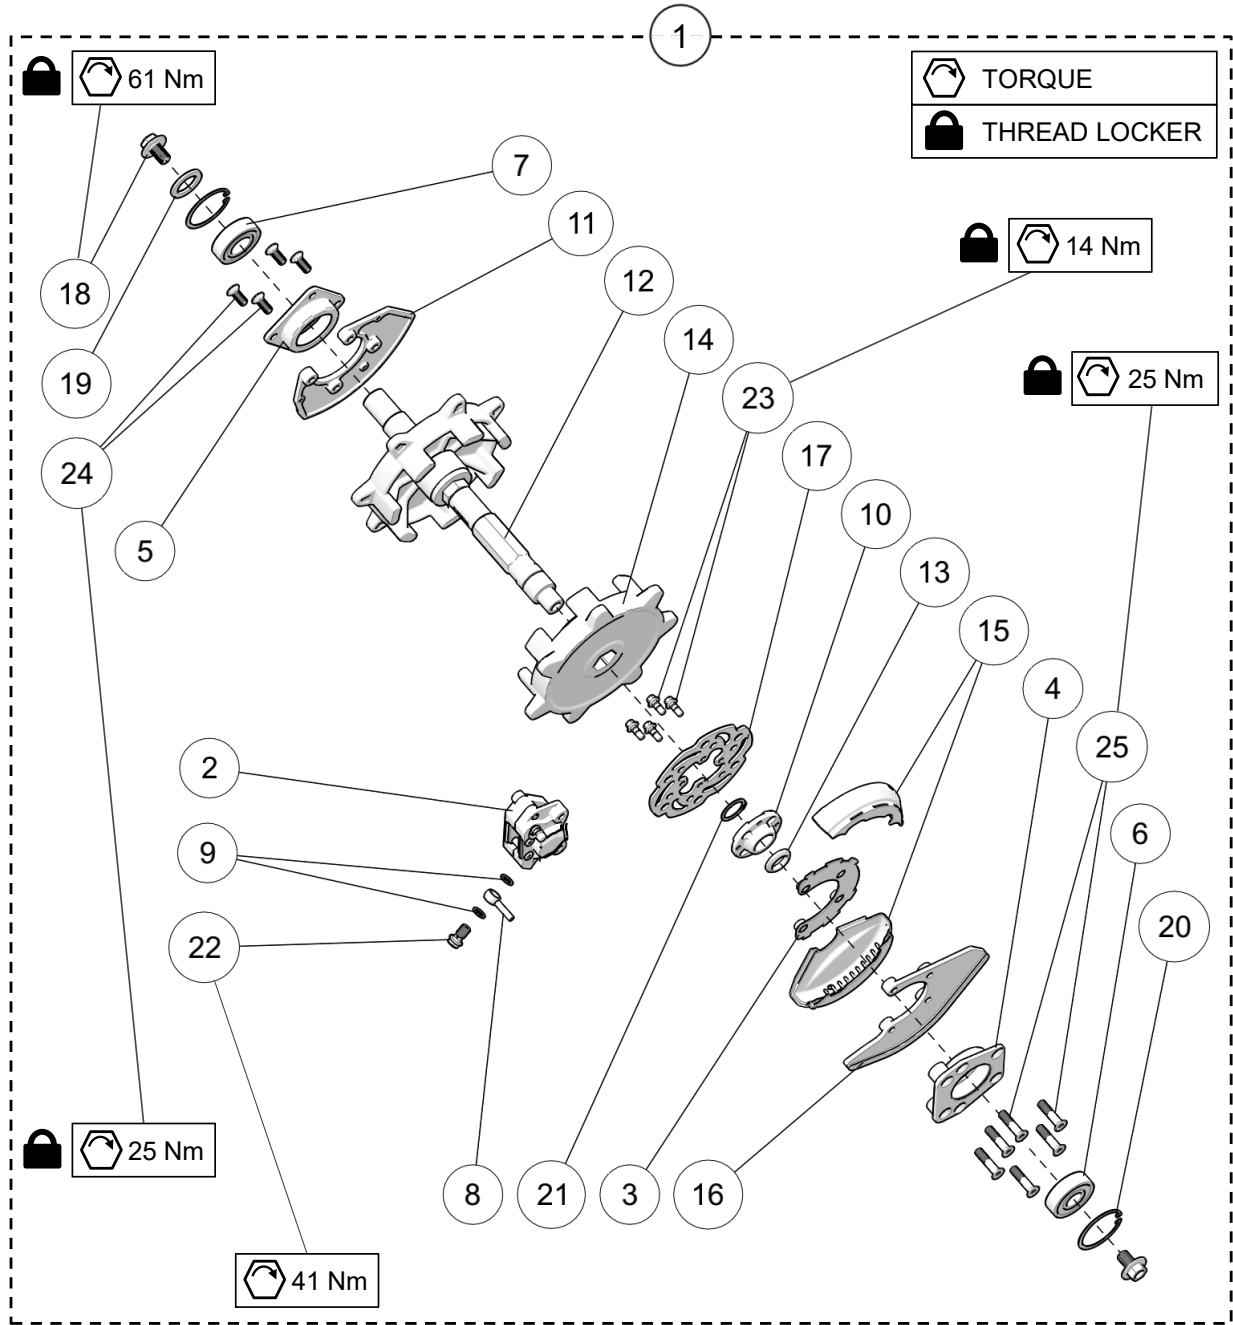

DRIVE SHAFT ASSEMBLY - YETI 120SS & 129SS

ITEM	PART #	DESCRIPTION	QTY
		YETI SNOWMX MY2019 :: DRIVE SHAFT ASSEMBLY - 120SS & 129SS	
1	--	DRIVE SHAFT ASSEMBLY, 120SS & 129SS	1
2	YADR3024	BRAKE CALIPER ASSEMBLY	1
3	YADR3029	DISK BRAKE GUARD W/PEMS ASS'Y	1
4	YPDR1040CL	BEARING HOLDER, BRAKE SIDE - CLEAR	1
5	YPDR1049BK	BEARING HOLDER, DRIVE SHAFT, LH - BLACK	1
6	YPDR1259	6304 BEARING	1
7	YPDR1260	6205 BEARING	1
8	YPDR1349	80" BRAKE LINE	1
9	YPDR1564	COPPER WASHER, BRAKE SYSTEM	4
10	YPDR1976	HUB, BRAKE ROTOR	1
11	YPDR2109CL	NUT PLATE, DRIVE - CLEAR	1
12	YPDR2318	DRIVE SHAFT, 1 1/16" HEX, NARROW, TI	1
13	YPDR2633	SPACER, BRAKE HUB - SS	1
14	YPDR3003	SPROCKET 7T, 2.86 PITCH, INT/EXT	2
15	YPDR3004	BRAKE SHIELD COVER	2
16	YPDR3027	NUT PLATE, BRAKE - CLEAR	1
17	YPDR3089	BRAKE ROTOR	1
18	YPHW1034	HFCS, M12-1.25X20MM, TI	2
19	YPHW1057	W, 1.50X1.0X0.125, SS	1
20	YPHW1282	IRR, 2.00"	2
21	YPHW1342	ERR, 1-1/16"	1
22	YPHW1844	BANJO BOLT, M10-1.25X18MM, TI	1
23	1035-06-A016	HFCS, M6-1.0X16MM, 10.9, ZP, TL, IFI536	4
24	1049-08-1020	HSFS, M8-1.25X20MM, TI	4
25	1049-08-1035	HSFS, M8-1.25X35MM, TI	6