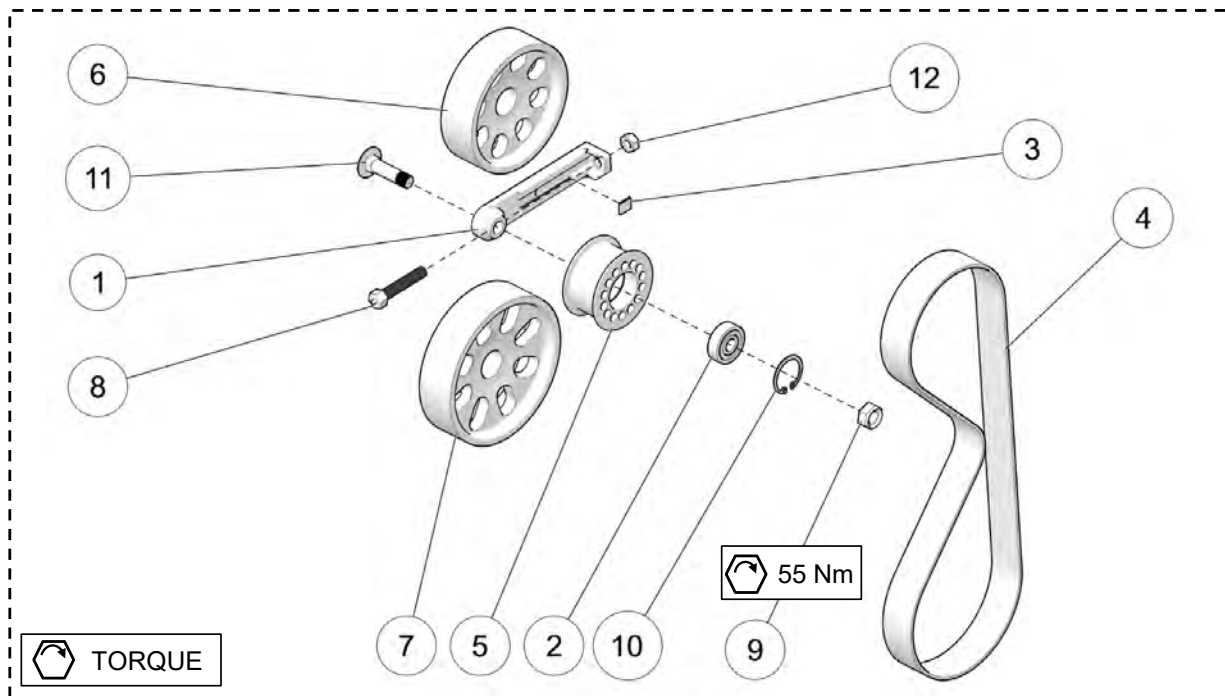

DRIVE SHAFT ASSEMBLY - YETI 120SS & 129SS

ITEM	PART #	DESCRIPTION	QTY
		YETI SNOWMX MY2019 :: DRIVE SHAFT ASSEMBLY - 120SS & 129SS	
1	--	DRIVE SHAFT ASSEMBLY, 120SS & 129SS	1
2	YADR3024	BRAKE CALIPER ASSEMBLY	1
3	YADR3029	DISK BRAKE GUARD W/PEMS ASS'Y	1
4	YPDR1040CL	BEARING HOLDER, BRAKE SIDE - CLEAR	1
5	YPDR1049BK	BEARING HOLDER, DRIVE SHAFT, LH - BLACK	1
6	YPDR1259	6304 BEARING	1
7	YPDR1260	6205 BEARING	1
8	YPDR1349	80" BRAKE LINE	1
9	YPDR1564	COPPER WASHER, BRAKE SYSTEM	4
10	YPDR1976	HUB, BRAKE ROTOR	1
11	YPDR2109CL	NUT PLATE, DRIVE - CLEAR	1
12	YPDR2318	DRIVE SHAFT, 1 1/16" HEX, NARROW, TI	1
13	YPDR2633	SPACER, BRAKE HUB - SS	1
14	YPDR3003	SPROCKET 7T, 2.86 PITCH, INT/EXT	2
15	YPDR3004	BRAKE SHIELD COVER	2
16	YPDR3027	NUT PLATE, BRAKE - CLEAR	1
17	YPDR3089	BRAKE ROTOR	1
18	YPHW1034	HFCS, M12-1.25X20MM, TI	2
19	YPHW1057	W, 1.50X1.0X0.125, SS	1
20	YPHW1282	IRR, 2.00"	2
21	YPHW1342	ERR, 1-1/16"	1
22	YPHW1844	BANJO BOLT, M10-1.25X18MM, TI	1
23	1035-06-A016	HFCS, M6-1.0X16MM, 10.9, ZP, TL, IFI536	4
24	1049-08-1020	HSFS, M8-1.25X20MM, TI	4
25	1049-08-1035	HSFS, M8-1.25X35MM, TI	6

BRAKE CALIPER ASSEMBLY

ITEM	PART #	DESCRIPTION	QTY
YETI SNOWMX MY2019 :: BRAKE CALIPER ASSEMBLY			
1	YADR3024	BRAKE CALIPER ASSEMBLY	1
2	YPDR2390	CALIPER, INNER HALF	1
3	YPDR2391	CALIPER, OUTER HALF	1
4	YPDR2392	CALIPER, PISTON	2
5	YPDR2393	O-RING, BRAKE CALIPER PISTON	2
6	YPDR2395	BRAKE PAD, 1 UNIT (NEED 2)	2
7	YPDR2396	SPRING, BRAKE PAD	2
8	YPHW1008	HSCS, M8-1.25X25MM, TI	2
9	YPHW2397	HSSS, M5-0.8X6MMX25MM, 12.9, ZP	2
10	YPHW2398	O-RING	2
11	7086-00-9016	S-KIT, BLEEDER SCREW	1