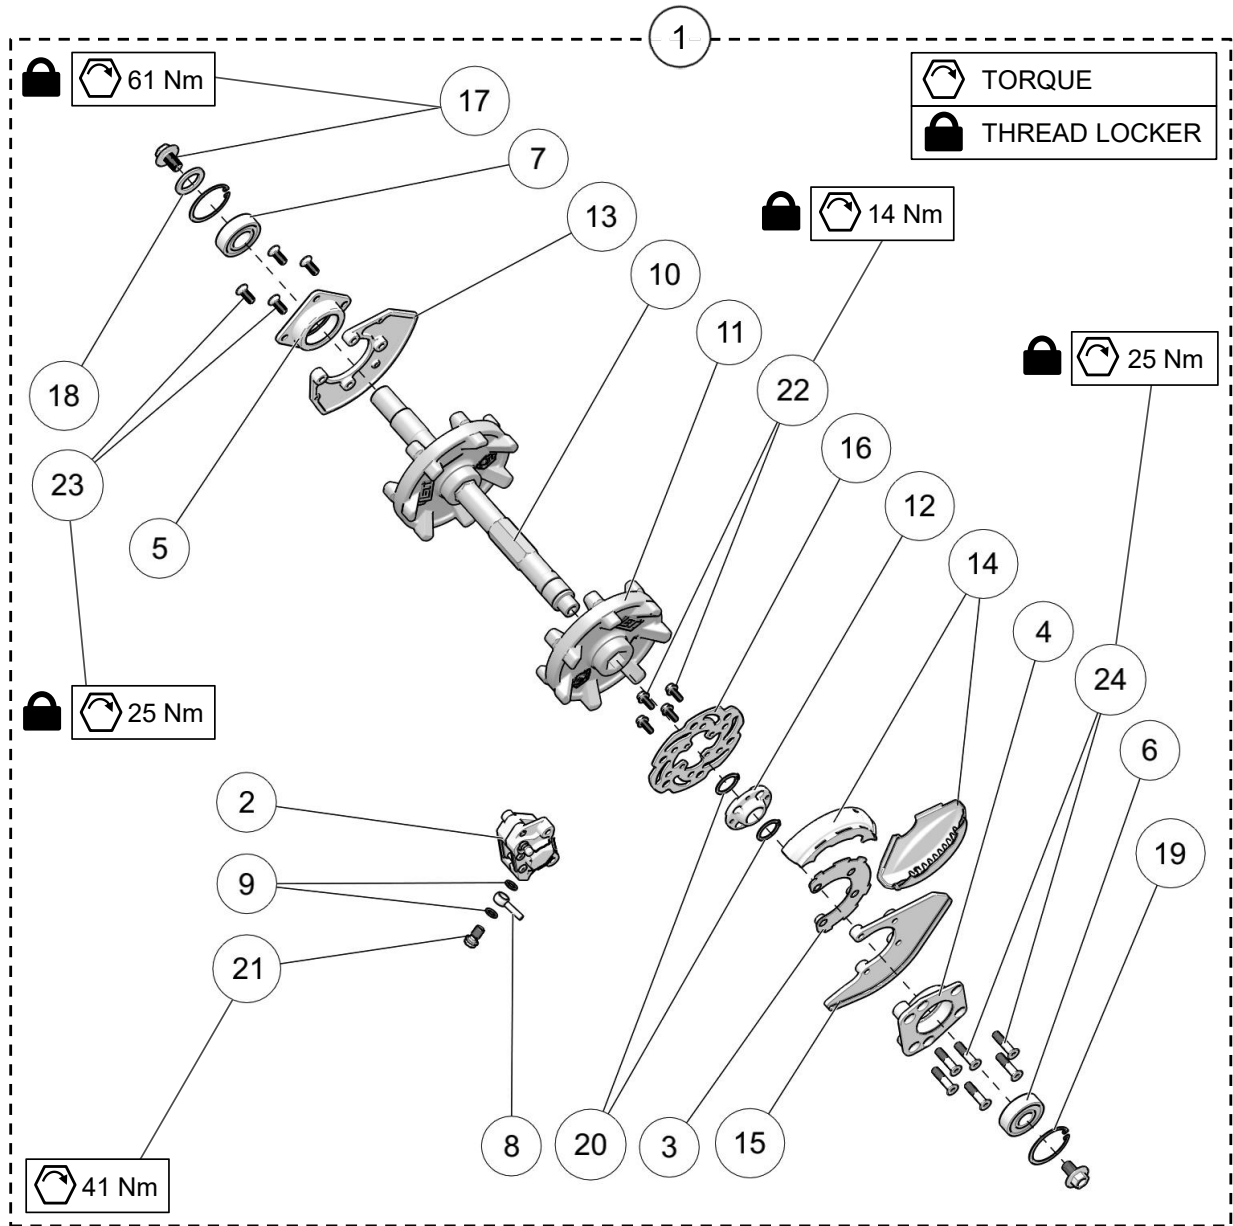

BIKE MOUNT ASSEMBLY

ITEM	PART #	DESCRIPTION	QTY
YETI SNOWMX MY2019 :: BIKE MOUNT ASSEMBLY			
1	--	BIKE MOUNT ASSEMBLY	1
2	YPBM1108CL	CROSS BAR, TUNNEL SIDE PLATE - CLEAR	2
3	YPBM1137CL	ECCENTRIC CAM - CLEAR	1
4	YPBM1593	FN, M16-1.5, TI	1
5	YPBM1831CL	TUNNEL SIDE PLATE 2.2, LH - CLEAR	1
6	YPBM1832CL	TUNNEL SIDE PLATE 2.2, RH - CLEAR	1
7	YPBM1833BK	BIKE MOUNT PLATE, LH, 2.2 10MM - BLACK	1
8	YPBM1834BK	BIKE MOUNT PLATE, RH, 2.2 10MM - BLACK	1
9	YPBM1880BK	STRUT MOUNT BLOC M10 - BLACK	1
10	YPBM1920	NUT PLATE, CROSS BAR	2
11	YPBM1924	NUT PLATE, TUNNEL PLATE, RH	1
12	YPBM3100	SHIM, CROSS BAR TUNNEL (ONLY IF REQUIRED)	1
13	YPDR1130CL	BOLT, ECCENTRIC CAM - CLEAR	1
14	YPHW1001	HFCS, M8-1.25X20MM, TI	2
15	YPHW1008	HSCS, M8-1.25X25MM, TI	2
16	YPHW1009	HSCS, M8-1.25X20MM, TI	2
17	YPHW1012	HSCS, M6-1.0X25MM, TI	2
18	YPHW1035	HFCS, M10-1.25X95MM, TI	1
19	YPHW1129	TN, M8-1.25, TI	2
20	YPHW1712	DP, 3/16" - 5/8", ALLOY STEEL	2
21	YPHW1895	HFCS, M10-1.25X32MM, TI	3
22	YPHW1897	HFCS, M8-1.25X25MM, TI	3
23	YPHW2628	HFCS, M8-1.25X16, TI	4

JACK SHAFT ASSEMBLY

ITEM	PART #	DESCRIPTION	QTY
YETI SNOWMX MY2019 :: JACK SHAFT ASSEMBLY			
1-A	--	JACK SHAFT ASSEMBLY, 129FR & 137MT	1
1-B	--	JACK SHAFT ASSEMBLY, 120SS & 129SS	1
2	YPDR1051BK	BEARING HOLDER JACK SHAFT - BLACK	1
3	YPDR1259	6304 BEARING	1
4	YPDR1260	6205 BEARING	1
5-A	YPDR1724	SPROCKET, 16T, KTM SPLINE -- (129FR & 137MT)	1
5-B	YPDR2402	SPROCKET, 14T, 25.2MM X 15 SPLINE -- (120SS & 129SS)	1
6	YPDR1818	NUT PLATE, DRIVE PLATE	1
7	YPDR1923	NUT PLATE, TUNNEL PLATE LH	1
8-A	YPDR2060	JACK SHAFT, TI	1
8-B	YPDR2362	JACK SHAFT SS, TI	1
9	YPDR2110	COVER, TENSIONER BOLT	1
10	YPDR3001	BEARING HOUSING, ADJUSTABLE	1
11	YPDR3002	ANGLE	2
12	YPHW1034	HFCS, M12-1.25X20MM, TI	2
13	1049-08-1020	HSFS, M8-1.25X20MM, TI	7
14	YPHW1057	W, 1.50X1.0X0.125, SS	1
15	YPHW1282	IRR, 2.00"	1
16	YPHW1657	ERR, 1.00" (#100)	2
17	YPHW1897	HFCS, M8-1.25X25MM, TI	4