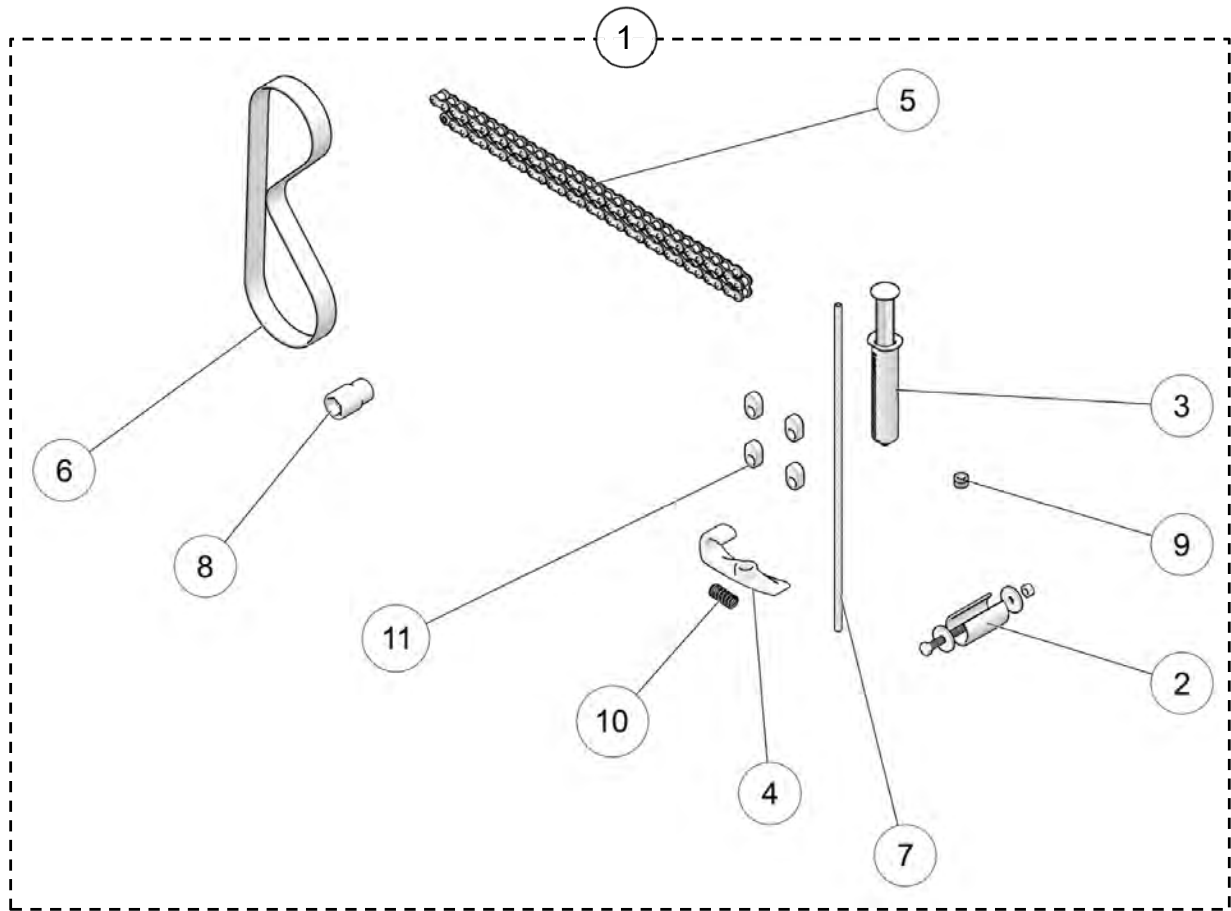

FITMENT PARTS

ITEM	PART #	DESCRIPTION	QTY
YETI SNOWMX MY2019 :: FITMENT PARTS			
1	YAAK3019	S-KIT - FITMENT PARTS MY2019	1
2	YAAC1986	TOOL, BIKE MOUNT INSTALLATION 2.1 - 2.2	1
3	YPAC1710	SYRINGE, 60MM CATHETER TIP	1
4	YPBM1748	CHAIN PROTECTOR, BIKE ADAPTER, 2.1	1
5	YPDR1682	D.I.D. 62 LINK CHAIN 520	1
6	YPDR1792	BELT, MITSUBOSHI GIGA TORQUE 896MMX28MM,	1
7	YPDR1843	HOSE, BRAKE LINE BLEEDING	1
8	YPHW1595	SOCKET, ECCENTRIC NUT, 22MM-19MM	1
9	YPHW1683	RUBBER GROMMET 3/8"ID X 1/2"OD X 1/8"TK	1
10	YPHW1798	SPRING, CHAIN TENSIONER - HEAVY (RED STR)	1
11	YPSU1389	REACTOR LOWER TRANSFER ADJUSTER STYLE 1	4