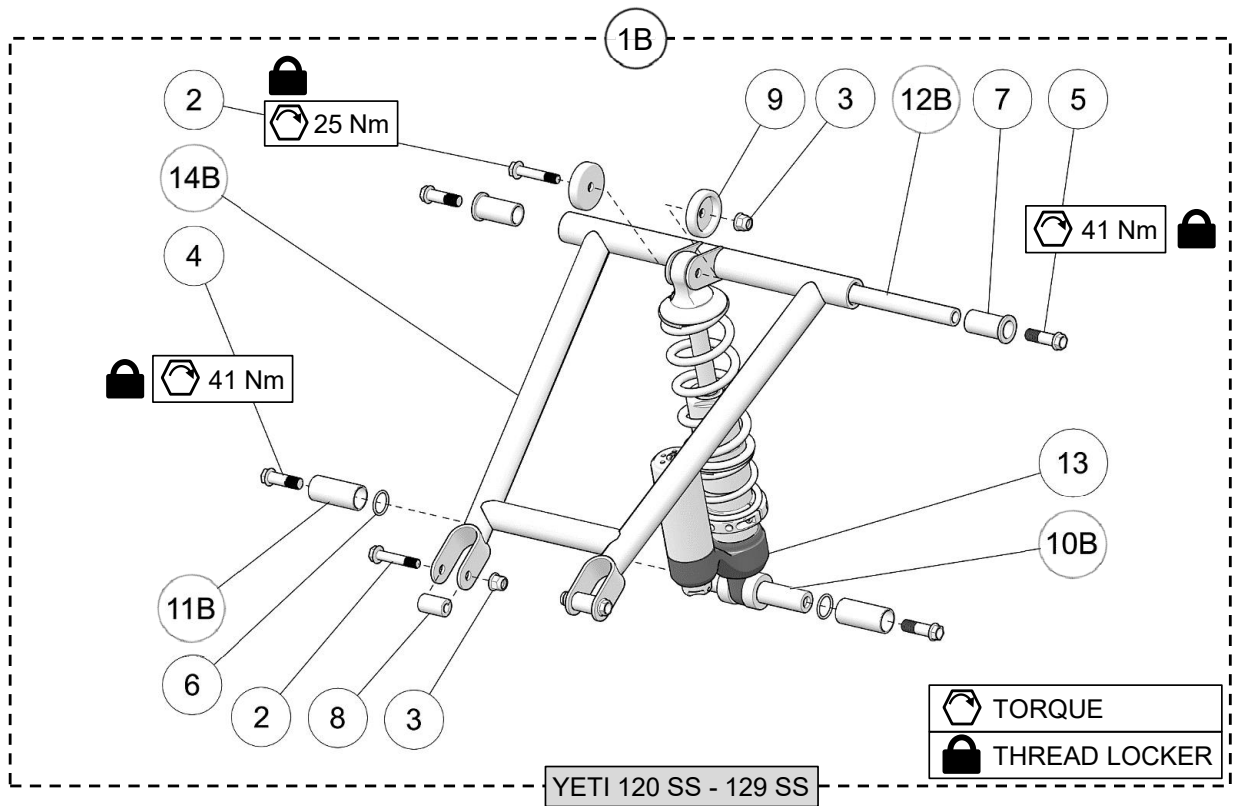

FRONT A-ARM ASSEMBLY