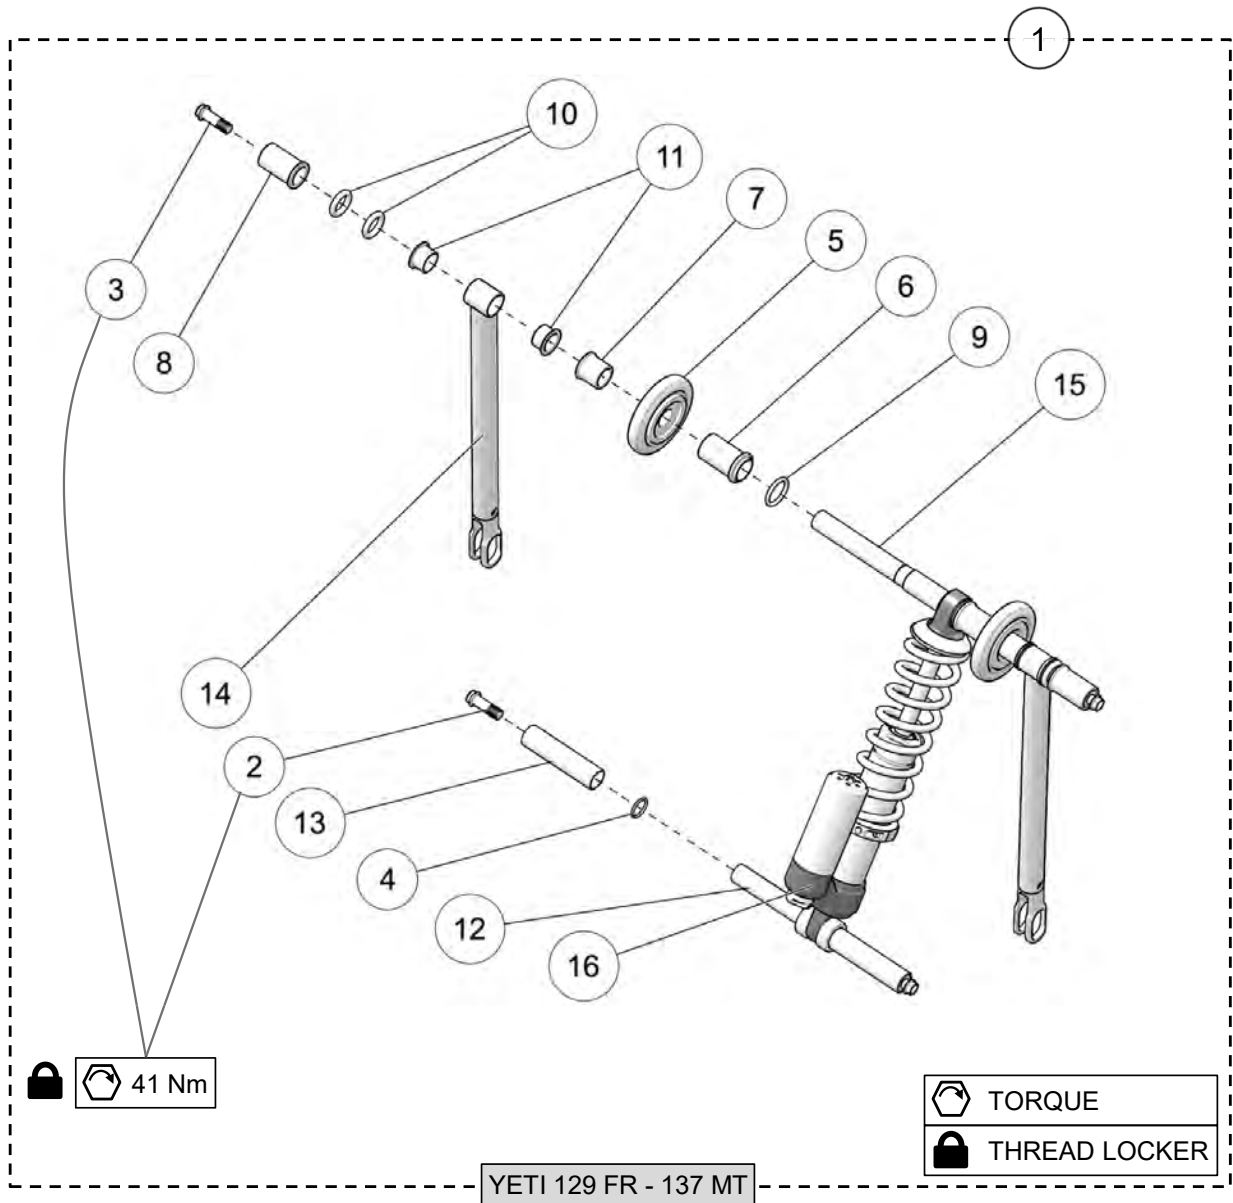

REAR A-ARM ASSEMBLY - 129FR & 137MT

ITEM	PART #	DESCRIPTION	QTY
		YETI SNOWMX MY2019 :: REAR A-ARM ASSEMBLY - 129FR & 137MT	
1	--	SUSPENSION, REAR A-ARM ASSEMBLY -- (129FR & 137MT)	1
2	YPHW1894	HFCS, M10-1.25X25MM, TI	2
3	YPHW2712	HFCS, M10-1.25X30MM, TI	2
4	YPHW1987	O-RING (#018)	2
5	YPSU1217	WHEEL 3.350"	2
6	YPSU1381	REAR SHAFT INNER PLASTIC SHOCK SPACERS	2
7	YPSU1382	REAR SHAFT MIDDLE PLASTIC SPACER	2
8	YPSU1383	REAR SHAFT OUTER PLASTIC SPACER	2
9	YPSU1384	UPPER SHAFT, INNER O-RING SEAL	2
10	YPSU1385	UPPER SHAFT, OUTER-MID O-RING SEAL	4
11	YPSU1387	REACTOR NYLON BUSHING, UPPER SHAFT	4
12	YPSU1861	LOWER SHOCK SHAFT, TI	1
13	YPSU1863BK	COLLAR, LOWER SHOCK SHAFT - BLACK	2
14	YPSU2438	SUSPENSION REACTOR ARM, TI	2
15	YPSU2555	SUSPENSION REAR UPPER SHAFT, TI (M10)	1
16-A	YPSU2645	SHOCK ABSORBER, REAR - ELKA STAGE 3	1
16-B	YPSU2593	SHOCK ABSORBER, REAR - ELKA STAGE 5	1
16-C	YPSU1898	SHOCK ABSORBER, YETI RT MONO	1
16-D	YPSU1899	SHOCK ABSORBER, RT REZY	1