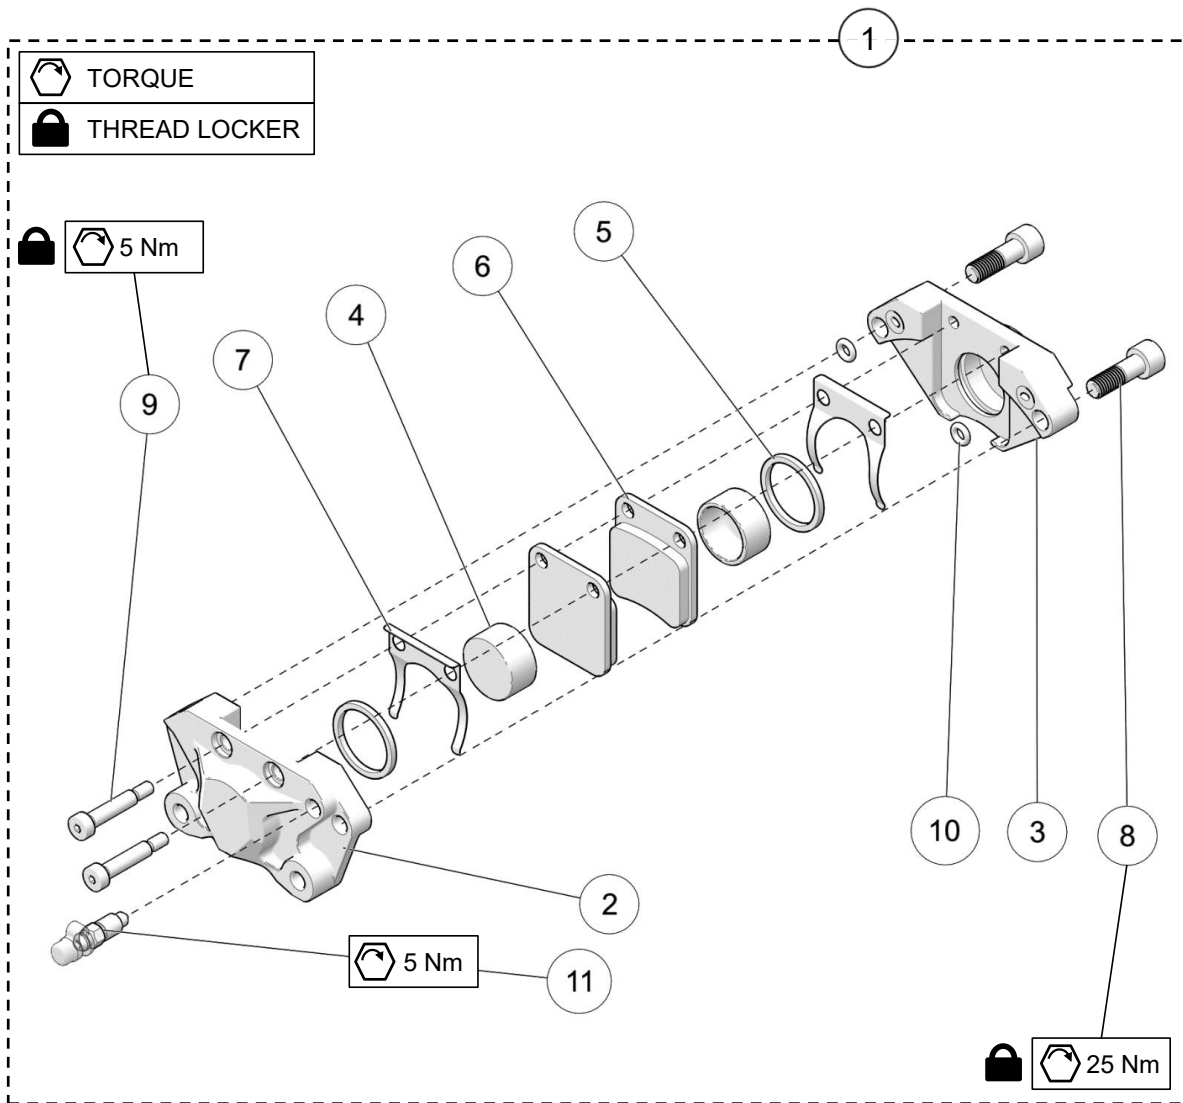

BRAKE CALIPER ASSEMBLY

ITEM	PART #	DESCRIPTION	QTY
YETI SNOWMX MY2019 :: BRAKE CALIPER ASSEMBLY			
1	YADR3024	BRAKE CALIPER ASSEMBLY	1
2	YPDR2390	CALIPER, INNER HALF	1
3	YPDR2391	CALIPER, OUTER HALF	1
4	YPDR2392	CALIPER, PISTON	2
5	YPDR2393	O-RING, BRAKE CALIPER PISTON	2
6	YPDR2395	BRAKE PAD, 1 UNIT (NEED 2)	2
7	YPDR2396	SPRING, BRAKE PAD	2
8	YPHW1008	HSCS, M8-1.25X25MM, TI	2
9	YPHW2397	HSSS, M5-0.8X6MMX25MM, 12.9, ZP	2
10	YPHW2398	O-RING	2
11	7086-00-9016	S-KIT, BLEEDER SCREW	1