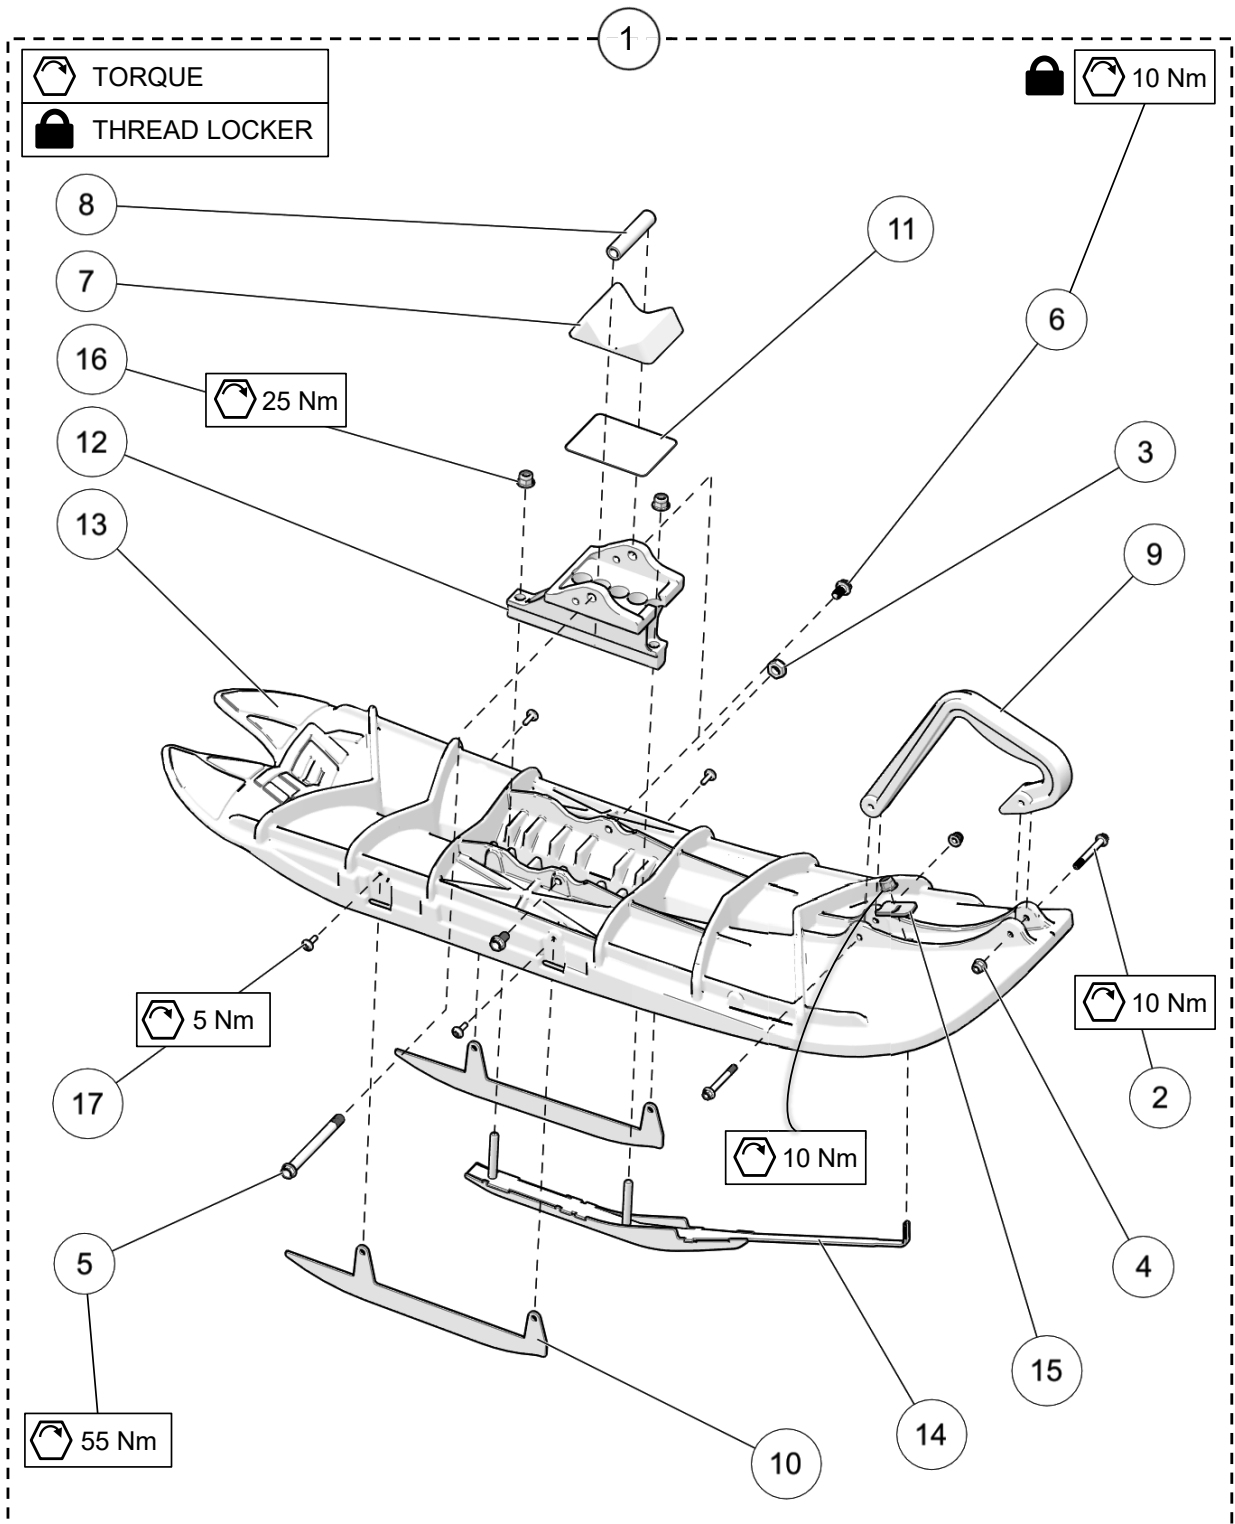

SKI ASSEMBLY