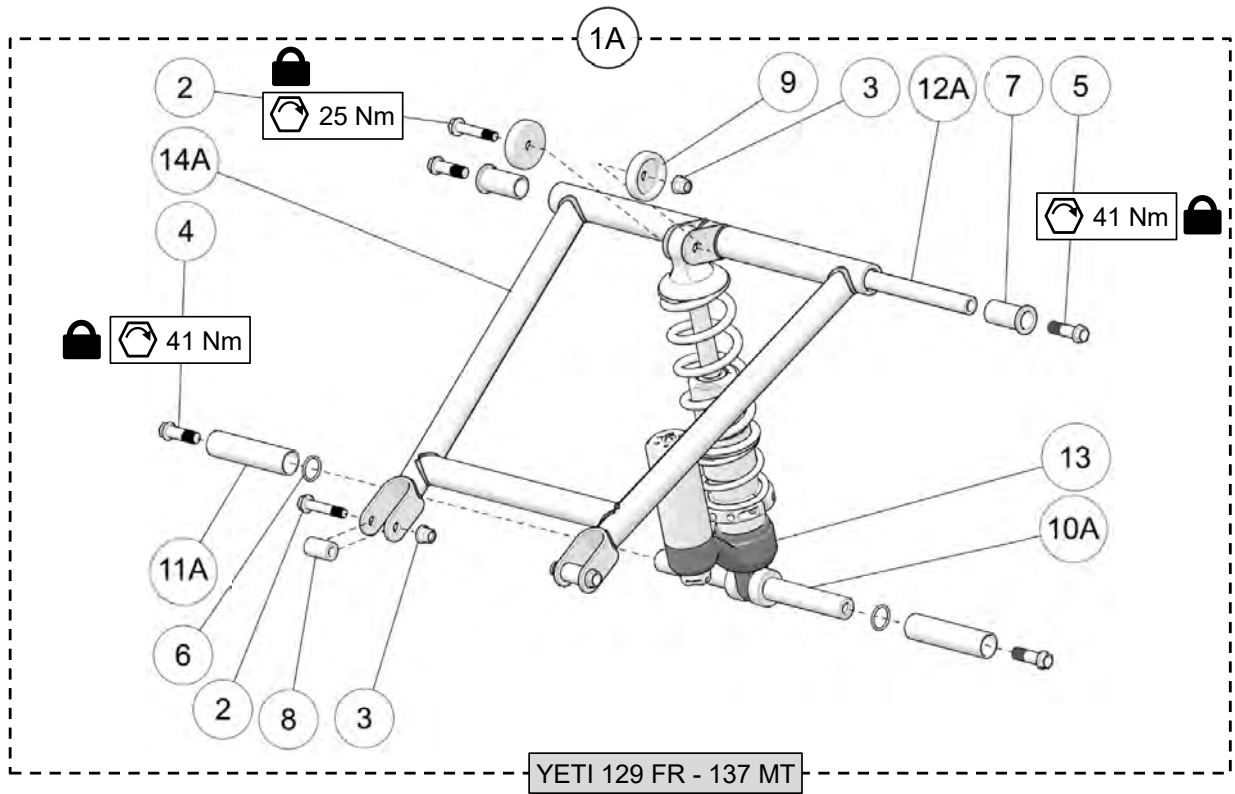

FRONT A-ARM ASSEMBLY