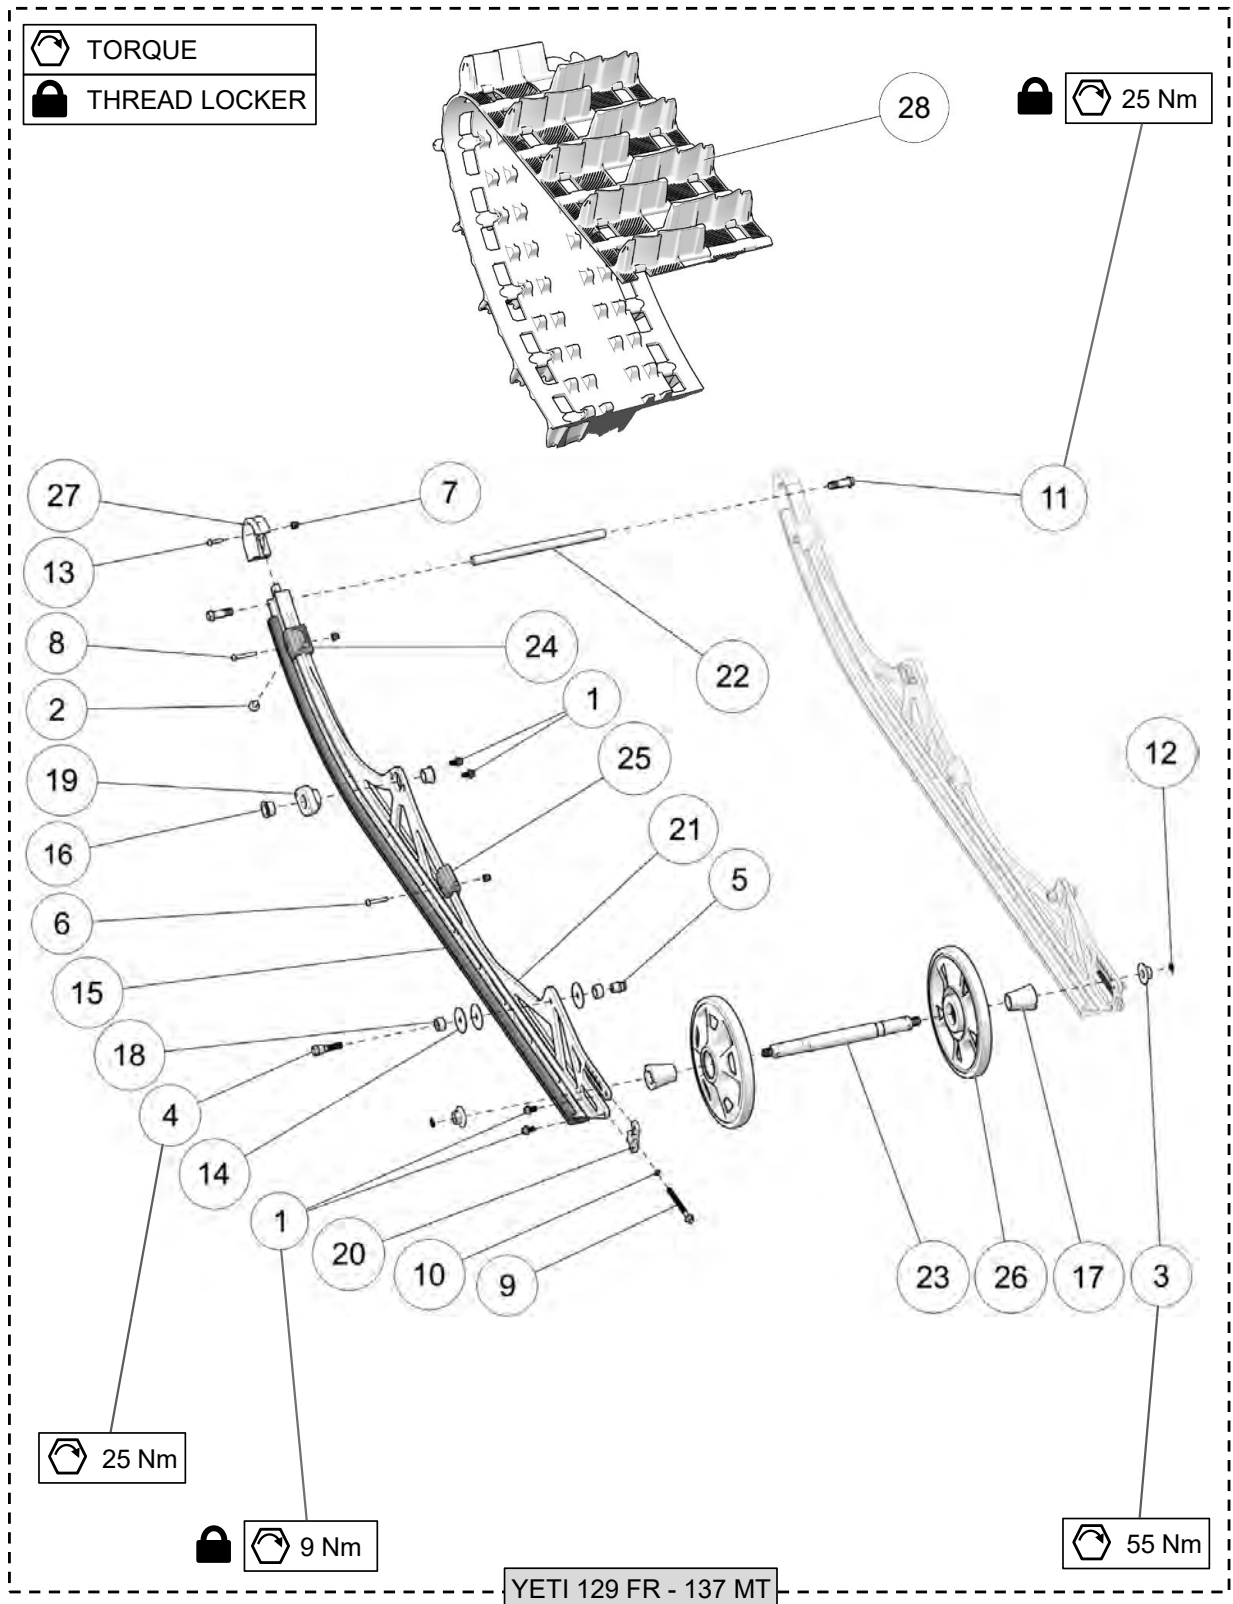

RAIL ASSEMBLY, TRACK

ITEM	PART #	DESCRIPTION	QTY
		YETI SNOWMX MY2019 :: RAIL ASSEMBLY, TRACK - 129FR & 137MT	
1	YPHW1067	HFCS, M6-1.0X12MM, TI	4
2	YPHW1254	PHILLIPS SCREW M6-0.3-1.81X16MM	1
3	YPHW1361	HN, M12-1.5, TI, REAR AXLE OUTER	2
4	YPHW1392	HFCS, M8-1.25X40MM, TI - REACTOR ARM	1
5	YPHW1393	FNN, M8-1.25, TI - REACTOR ARM	1
6	YPHW1596	HSBS, M5-0.8X30MM, SS	1
7	YPHW1597	FNN, M5-0.8, 8, ZP	3
8	YPHW1617	HSBS, M5-0.8X35MM, SS	1
9	YPHW1640	HFCS, M6-1.0X75MM, TI	1
10	YPHW1695	O-RING (# 009)	2
11	YPHW1001	HFCS, M8-1.25X20MM, TI	2
12	YPHW1928	E CLIP, 5/16", SS	2
13	YPHW2265	HSBS, M5-0.8X20MM, 10.9, ZP	1
14	YPHW2366	WASHER, 1.50X0.315X0.062, PLASTIC	3
15-A	YPSU1328	GRAPHITE SLIDE 47", 129" RAIL	1
15-B	YPSU1329	GRAPHITE SLIDE 51.5", 137" RAIL	1
16	YPSU1370	FRONT ARM, LOWER NYLON BUSHING	2
17	YPSU1362	REAR AXLE COLLAR -- (129FR & 137MT)	2
18	YPSU1391	REACTOR, LOWER TRANSFER ADJUSTER ST3	2
19	YPSU1806BK	MOUNT, FRONT ARM - BLACK	1
20	YPSU1808BK	PLATE, REAR AXLE ADJUSTER - BLACK	1
21-A1	YPSU1829BK	ALUMINUM RAIL, 129" - BLACK	1
21-A2	YPSU1829BL	ALUMINUM RAIL, 129" - BLUE	1
21-A3	YPSU1829CL	ALUMINUM RAIL, 129" - CLEAR	1
21-A4	YPSU1829GN	ALUMINUM RAIL, 129" - GREEN	1
21-A5	YPSU1829OR	ALUMINUM RAIL, 129" - ORANGE	1
21-A6	YPSU1829RD	ALUMINUM RAIL, 129" - RED	1
21-B1	YPSU1837BK	ALUMINUM RAIL, 137" - BLACK	1
21-B2	YPSU1837BL	ALUMINUM RAIL, 137" - BLUE	1
21-B3	YPSU1837CL	ALUMINUM RAIL, 137" - CLEAR	1
21-B4	YPSU1837GN	ALUMINUM RAIL, 137" - GREEN	1
21-B5	YPSU1837OR	ALUMINUM RAIL, 137" - ORANGE	1
21-B6	YPSU1837RD	ALUMINUM RAIL, 137" - RED	1
22	YPSU1862BK	SHAFT, RAIL CROSS TIES - BLACK -- (129FR & 137MT)	1
23	YPSU1876BK	SUSPENSION REAR AXLE - BLACK -- (129FR & 137MT)	1
24	YPSU1877	BUMPER, FRONT BOTTOMING	1
25	YPSU1878	BUMPER, REAR BOTTOMING	1
26	YPSU1901	WHEEL 200MM	2
27	YPSU2443	RAIL TIP, LOW PROFILE	1
28-A	1093-00-9395	TRACK - YETI 129" (9395S)	1
28-B	1093-00-9396	TRACK - YETI 137" (9396S)	1