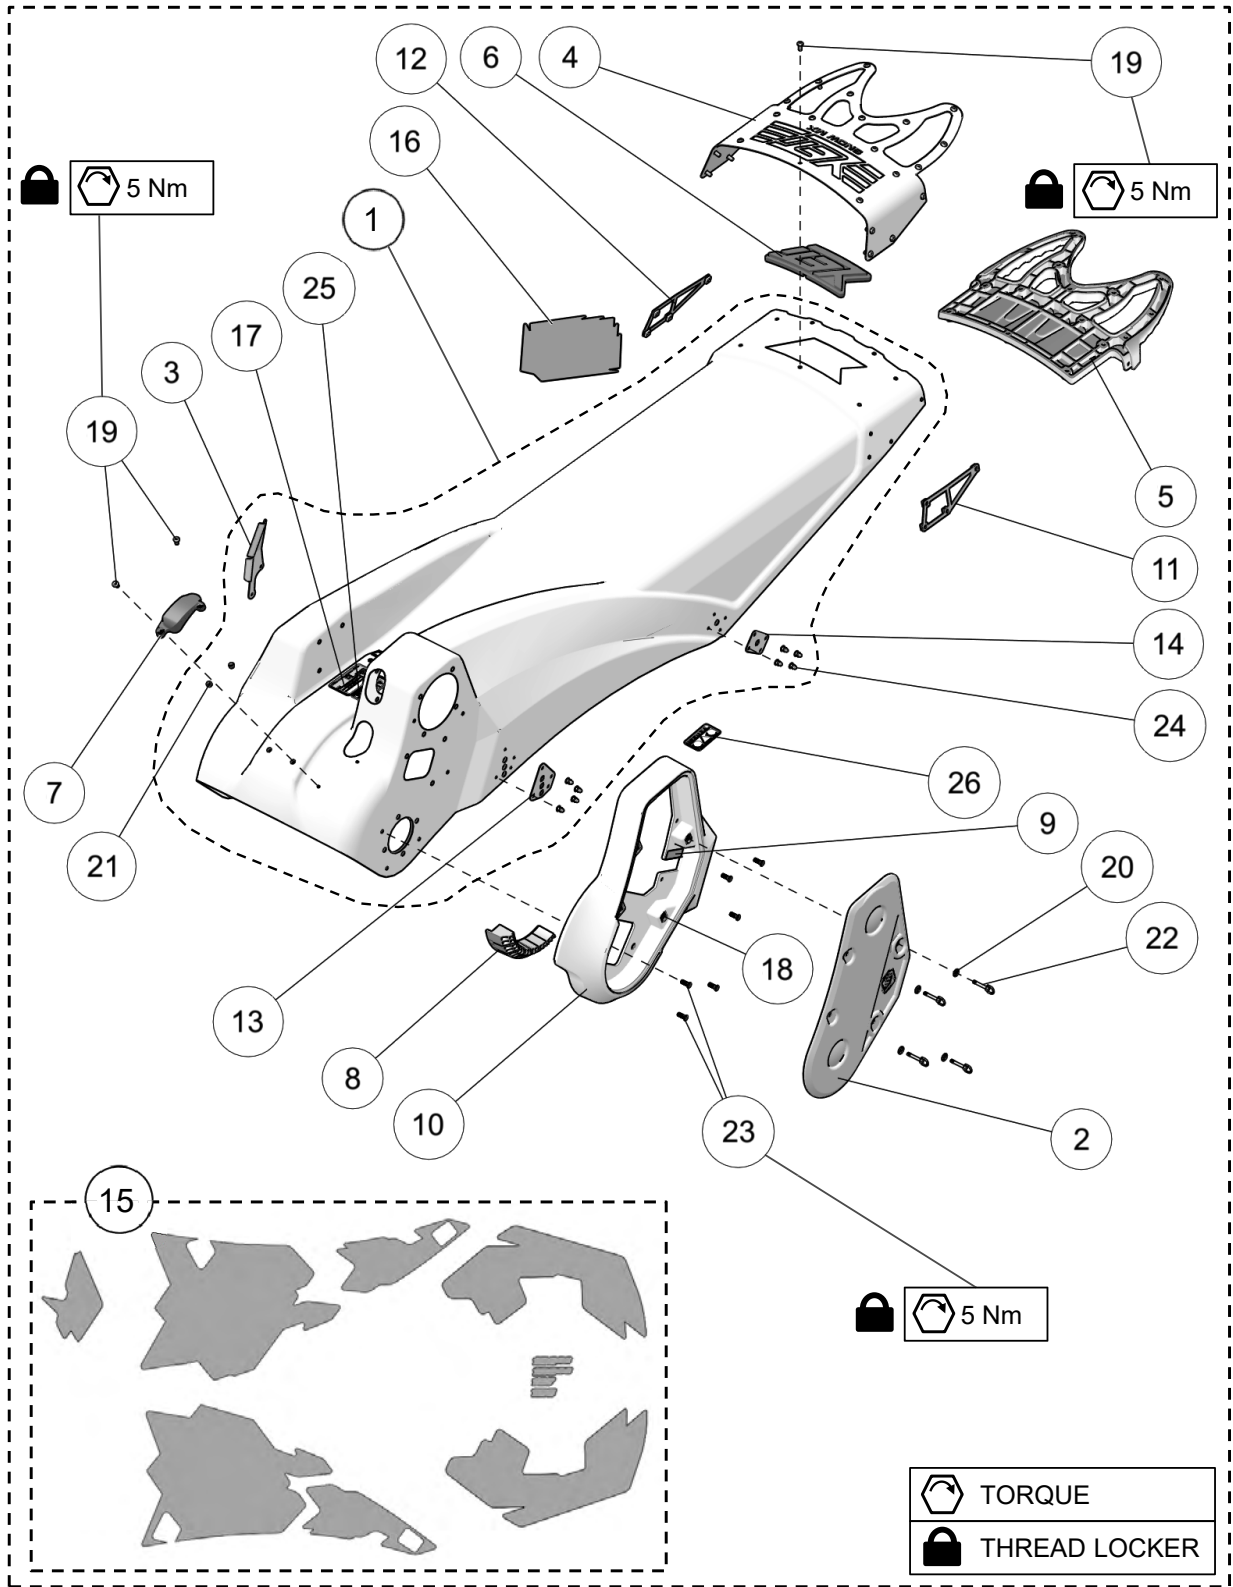

ITEM	PART #	DESCRIPTION	QTY
		YETI SNOWMX MY2019 :: CHASSIS ASSEMBLY - 129FR & 137MT	
1-A	YACH3929	CHASSIS ASSEMBLY - 129 FR	1
1-B	YACH3937	CHASSIS ASSEMBLY - 137 MT	1
2	YACH1107CL	SYNCRODRIVE COVER - CLEAR	1
3	YPCH1159	BRAKE LINE PROTECTOR, SS	1
4-A	YPCH1175CL	BUMPER, FORMED PLATE - CLEAR	1
4-B	YPCH1175BK	BUMPER, FORMED PLATE - BLACK	1
5	YPCH1176	BUMPER, MOLDED HANDLE	1
6-A	YPCH1179BK	BUMPER, YETI INSERT - BLACK	1
6-B	YPCH1179BL	BUMPER, YETI INSERT - BLUE	1
6-C	YPCH1179GN	BUMPER, YETI INSERT - GREEN	1
6-D	YPCH1179OR	BUMPER, YETI INSERT - ORANGE	1
6-E	YPCH1179RD	BUMPER, YETI INSERT - RED	1
6-F	YPCH1179WT	BUMPER, YETI INSERT - WHITE	1
6-G	YPCH1179YL	BUMPER, YETI INSERT - YELLOW	1
7	YPCH1578	CHAIN SLIDER	1
8	YPCH1618	DEFLECTOR DAMPENER, SILICONE	1
9	YPCH1643	DECAL, SYNCRODRIVE DEFLECTION	1
10	YPCH1776	BELT DEFLECTOR, SYNCRODRIVE	1
11	YPCH1925	NUT PLATE, BUMPER, LH	1
12	YPCH1926	NUT PLATE, BUMPER, RH	1
13	YPCH2553	SUSPENSION MOUNT PLATE, FRONT M10	2
14	YPCH2554	SUSPENSION MOUNT PLATE, REAR M10	2
15	YPDC1900	DECAL PACKAGE	1
16-A	YPDC1901BK	DECAL, YETI HEAD, BLACK	1
16-B	YPDC1901BL	DECAL, YETI HEAD, BLUE	1
16-C	YPDC1901GN	DECAL, YETI HEAD, GREEN	1
16-D	YPDC1901OR	DECAL, YETI HEAD, ORANGE	1
16-E	YPDC1901RD	DECAL, YETI HEAD, RED	1
16-F	YPDC1901WT	DECAL, YETI HEAD, WHITE	1
16-G	YPDC1901YL	DECAL, YETI HEAD, YELLOW	1
17	--	STICKER - SERIAL MY2019	1
18	YPHW1348	1/4 TURN RECEPTACLE	4
19	YPHW1573	HSBS, M5-0.8X12MM, 10.9, SS	26
20	YPHW1586	1/4 TURN FASTENER PUSH ON RETAINER S/S	4
21	YPHW1598	RN, M5-0.8X9.4MM, ZP	2
22	YPHW1676	1/4 TURN FASTENER, 27MM	4
23	YPHW1769	HSLs, M5-0.8X16MM, TI	6
24	YPHW2578	RIVET, 3/16", SS	16
25	1083-00-0067	STICKER - DO NOT LOOSEN	1
26	1083-00-8302	STICKER - WARNING	1