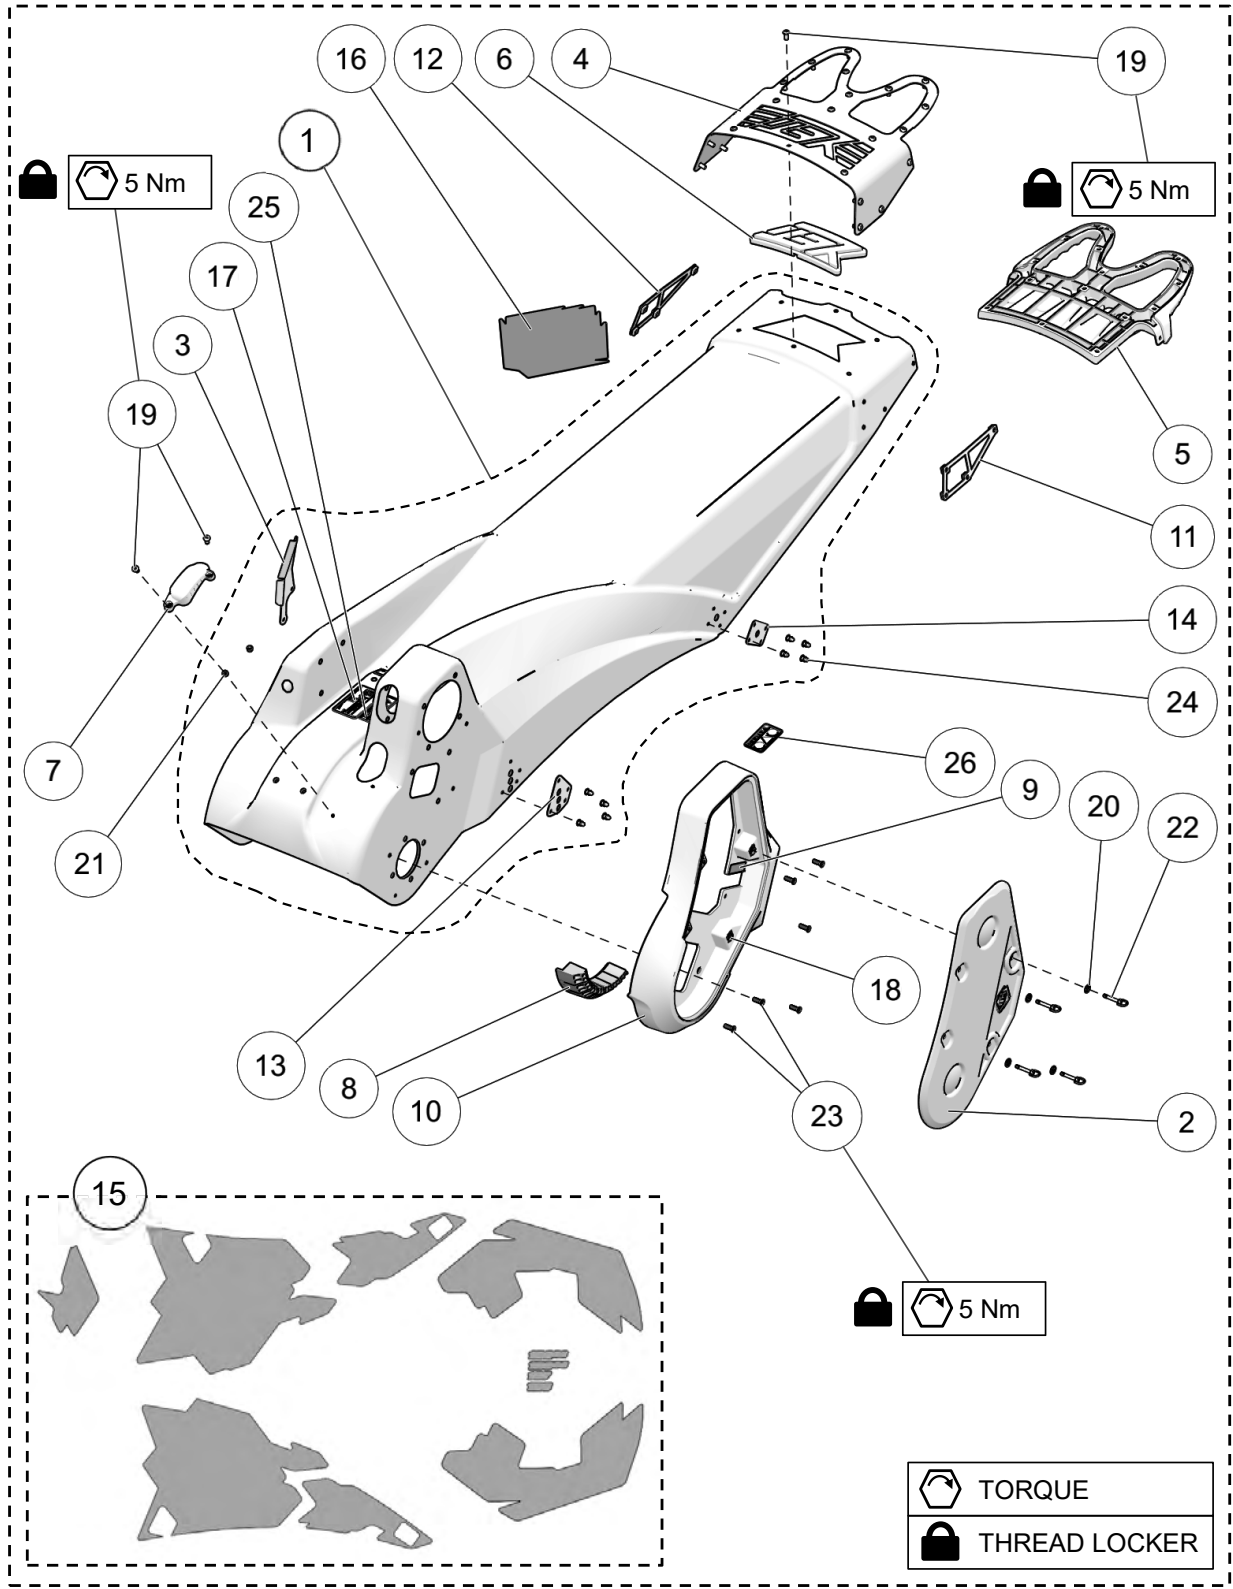

ITEM	PART #	DESCRIPTION	QTY
		YETI SNOWMX MY2019 :: CHASSIS ASSEMBLY, 120 SS & 129 SS	
1-A	YACH3920	CHASSIS ASSEMBLY - 120 SS	1
1-B	YACH3931	CHASSIS ASSEMBLY - 129 SS	1
2	YACH1107CL	SYNCRODRIVE COVER - CLEAR	1
3	YPCH1159	BRAKE LINE PROTECTOR, SS	1
4-A	YPCH2300CL	BUMPER, FORMED PLATE - CLEAR	1
4-B	YPCH2300BK	BUMPER, FORMED PLATE - BLACK	1
5	YPCH2301	BUMPER, MOLDED HANDLE	1
6-A	YPCH1179BK	BUMPER, YETI INSERT - BLACK	1
6-B	YPCH1179BL	BUMPER, YETI INSERT - BLUE	1
6-C	YPCH1179GN	BUMPER, YETI INSERT - GREEN	1
6-D	YPCH1179OR	BUMPER, YETI INSERT - ORANGE	1
6-E	YPCH1179RD	BUMPER, YETI INSERT - RED	1
6-F	YPCH1179WT	BUMPER, YETI INSERT - WHITE	1
6-G	YPCH1179YL	BUMPER, YETI INSERT - YELLOW	1
7	YPCH1578	CHAIN SLIDER	1
8	YPCH1618	DEFLECTOR DAMPENER, SILICONE	1
9	YPCH1643	DECAL, SYNCRODRIVE DEFLECTION	1
10	YPCH1776SS	BELT DEFLECTOR, SYNCRODRIVE - SS	1
11	YPCH1925	NUT PLATE, BUMPER, LH	1
12	YPCH1926	NUT PLATE, BUMPER, RH	1
13	YPCH2553	SUSPENSION MOUNT PLATE, FRONT M10	2
14	YPCH2554	SUSPENSION MOUNT PLATE, REAR M10	2
15	YPDC1900	DECAL PACKAGE	1
16-A	YPDC1901BK	DECAL, YETI HEAD, BLACK	1
16-B	YPDC1901BL	DECAL, YETI HEAD, BLUE	1
16-C	YPDC1901GN	DECAL, YETI HEAD, GREEN	1
16-D	YPDC1901OR	DECAL, YETI HEAD, ORANGE	1
16-E	YPDC1901RD	DECAL, YETI HEAD, RED	1
16-F	YPDC1901WT	DECAL, YETI HEAD, WHITE	1
16-G	YPDC1901YL	DECAL, YETI HEAD, YELLOW	1
17	--	STICKER - SERIAL MY2019	1
18	YPHW1348	1/4 TURN RECEPTACLE	4
19	YPHW1573	HSBS, M5-0.8X12MM, 10.9, SS	26
20	YPHW1586	1/4 TURN FASTENER PUSH ON RETAINER S/S	4
21	YPHW1598	RN, M5-0.8X9.4MM, ZP	2
22	YPHW1676	1/4 TURN FASTENER, 27MM	4
23	YPHW1769	HSLs, M5-0.8X16MM, TI	6
24	YPHW2578	RIVET, 3/16", SS	16
25	1083-00-0067	STICKER - DO NOT LOOSEN	1
26	1083-00-8302	STICKER - WARNING	1