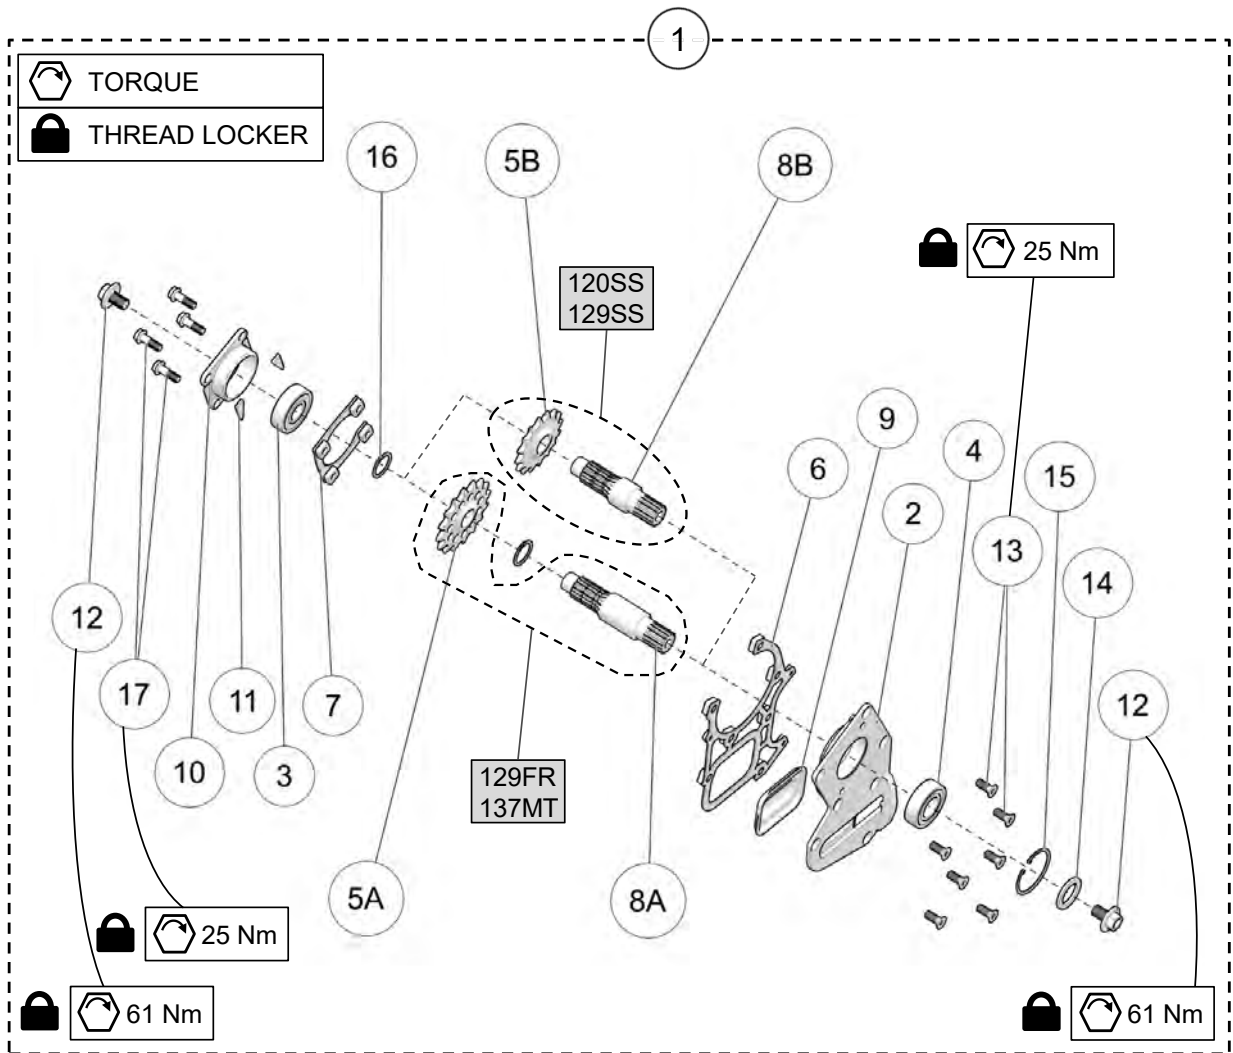

BIKE MOUNT ASSEMBLY

ITEM	PART #	DESCRIPTION	QTY
YETI SNOWMX MY2019 :: BIKE MOUNT ASSEMBLY			
1	--	BIKE MOUNT ASSEMBLY	1
2	YPBM1108CL	CROSS BAR, TUNNEL SIDE PLATE - CLEAR	2
3	YPBM1137CL	ECCENTRIC CAM - CLEAR	1
4	YPBM1593	FN, M16-1.5, TI	1
5	YPBM1831CL	TUNNEL SIDE PLATE 2.2, LH - CLEAR	1
6	YPBM1832CL	TUNNEL SIDE PLATE 2.2, RH - CLEAR	1
7	YPBM1833BK	BIKE MOUNT PLATE, LH, 2.2 10MM - BLACK	1
8	YPBM1834BK	BIKE MOUNT PLATE, RH, 2.2 10MM - BLACK	1
9	YPBM1880BK	STRUT MOUNT BLOC M10 - BLACK	1
10	YPBM1920	NUT PLATE, CROSS BAR	2
11	YPBM1924	NUT PLATE, TUNNEL PLATE, RH	1
12	YPBM3100	SHIM, CROSS BAR TUNNEL (ONLY IF REQUIRED)	1
13	YPDR1130CL	BOLT, ECCENTRIC CAM - CLEAR	1
14	YPHW1001	HFCS, M8-1.25X20MM, TI	2
15	YPHW1008	HSCS, M8-1.25X25MM, TI	2
16	YPHW1009	HSCS, M8-1.25X20MM, TI	2
17	YPHW1012	HSCS, M6-1.0X25MM, TI	2
18	YPHW1035	HFCS, M10-1.25X95MM, TI	1
19	YPHW1129	TN, M8-1.25, TI	2
20	YPHW1712	DP, 3/16" - 5/8", ALLOY STEEL	2
21	YPHW1895	HFCS, M10-1.25X32MM, TI	3
22	YPHW1897	HFCS, M8-1.25X25MM, TI	3
23	YPHW2628	HFCS, M8-1.25X16, TI	4