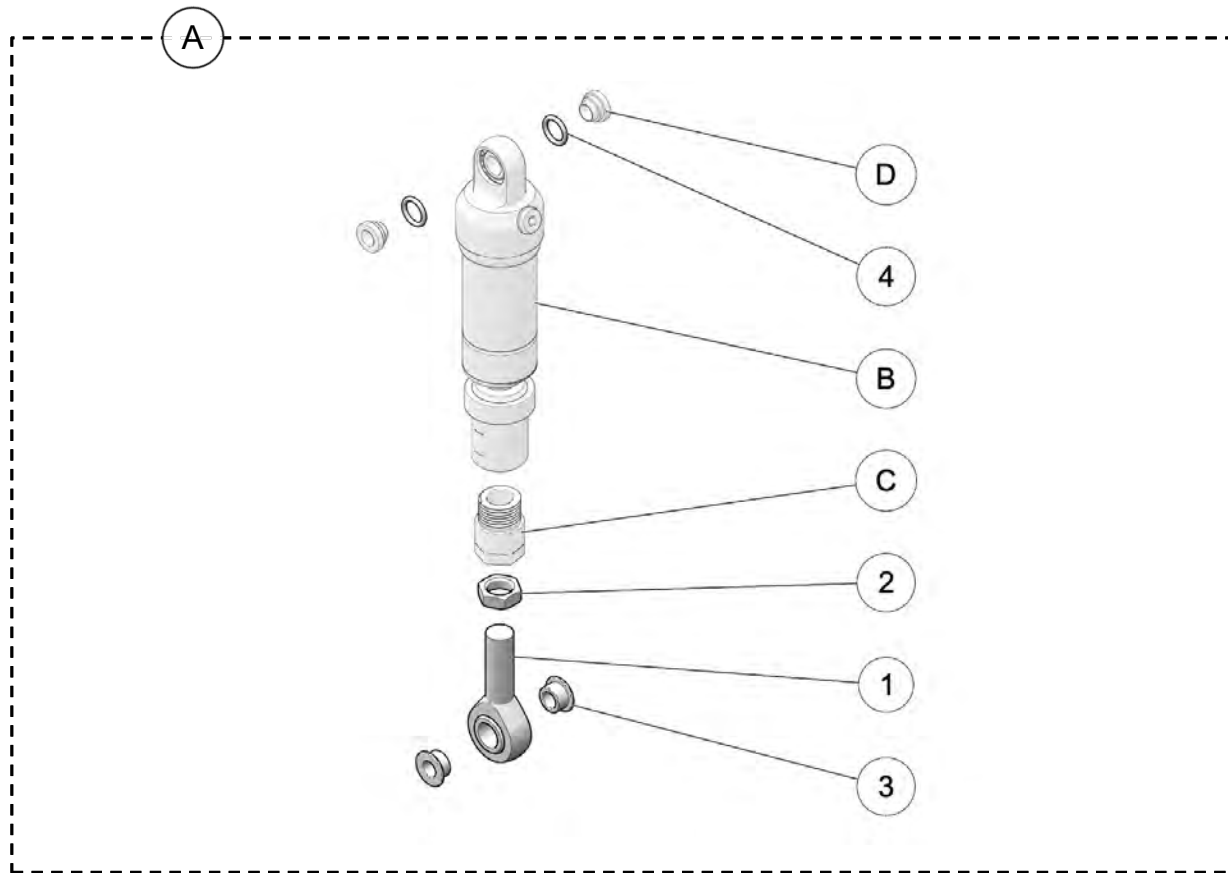

FITMENT PARTS

ITEM	PART #	DESCRIPTION	QTY
YETI SNOWMX MY2019 :: FITMENT PARTS			
1	YAAK3019	S-KIT - FITMENT PARTS MY2019	1
2	YAAC1986	TOOL, BIKE MOUNT INSTALLATION 2.1 - 2.2	1
3	YPAC1710	SYRINGE, 60MM CATHETER TIP	1
4	YPBM1748	CHAIN PROTECTOR, BIKE ADAPTER, 2.1	1
5	YPDR1682	D.I.D. 62 LINK CHAIN 520	1
6	YPDR1792	BELT, MITSUBOSHI GIGA TORQUE 896MMX28MM,	1
7	YPDR1843	HOSE, BRAKE LINE BLEEDING	1
8	YPHW1595	SOCKET, ECCENTRIC NUT, 22MM-19MM	1
9	YPHW1683	RUBBER GROMMET 3/8"ID X 1/2"OD X 1/8"TK	1
10	YPHW1798	SPRING, CHAIN TENSIONER - HEAVY (RED STR)	1
11	YPSU1389	REACTOR LOWER TRANSFER ADJUSTER STYLE 1	4