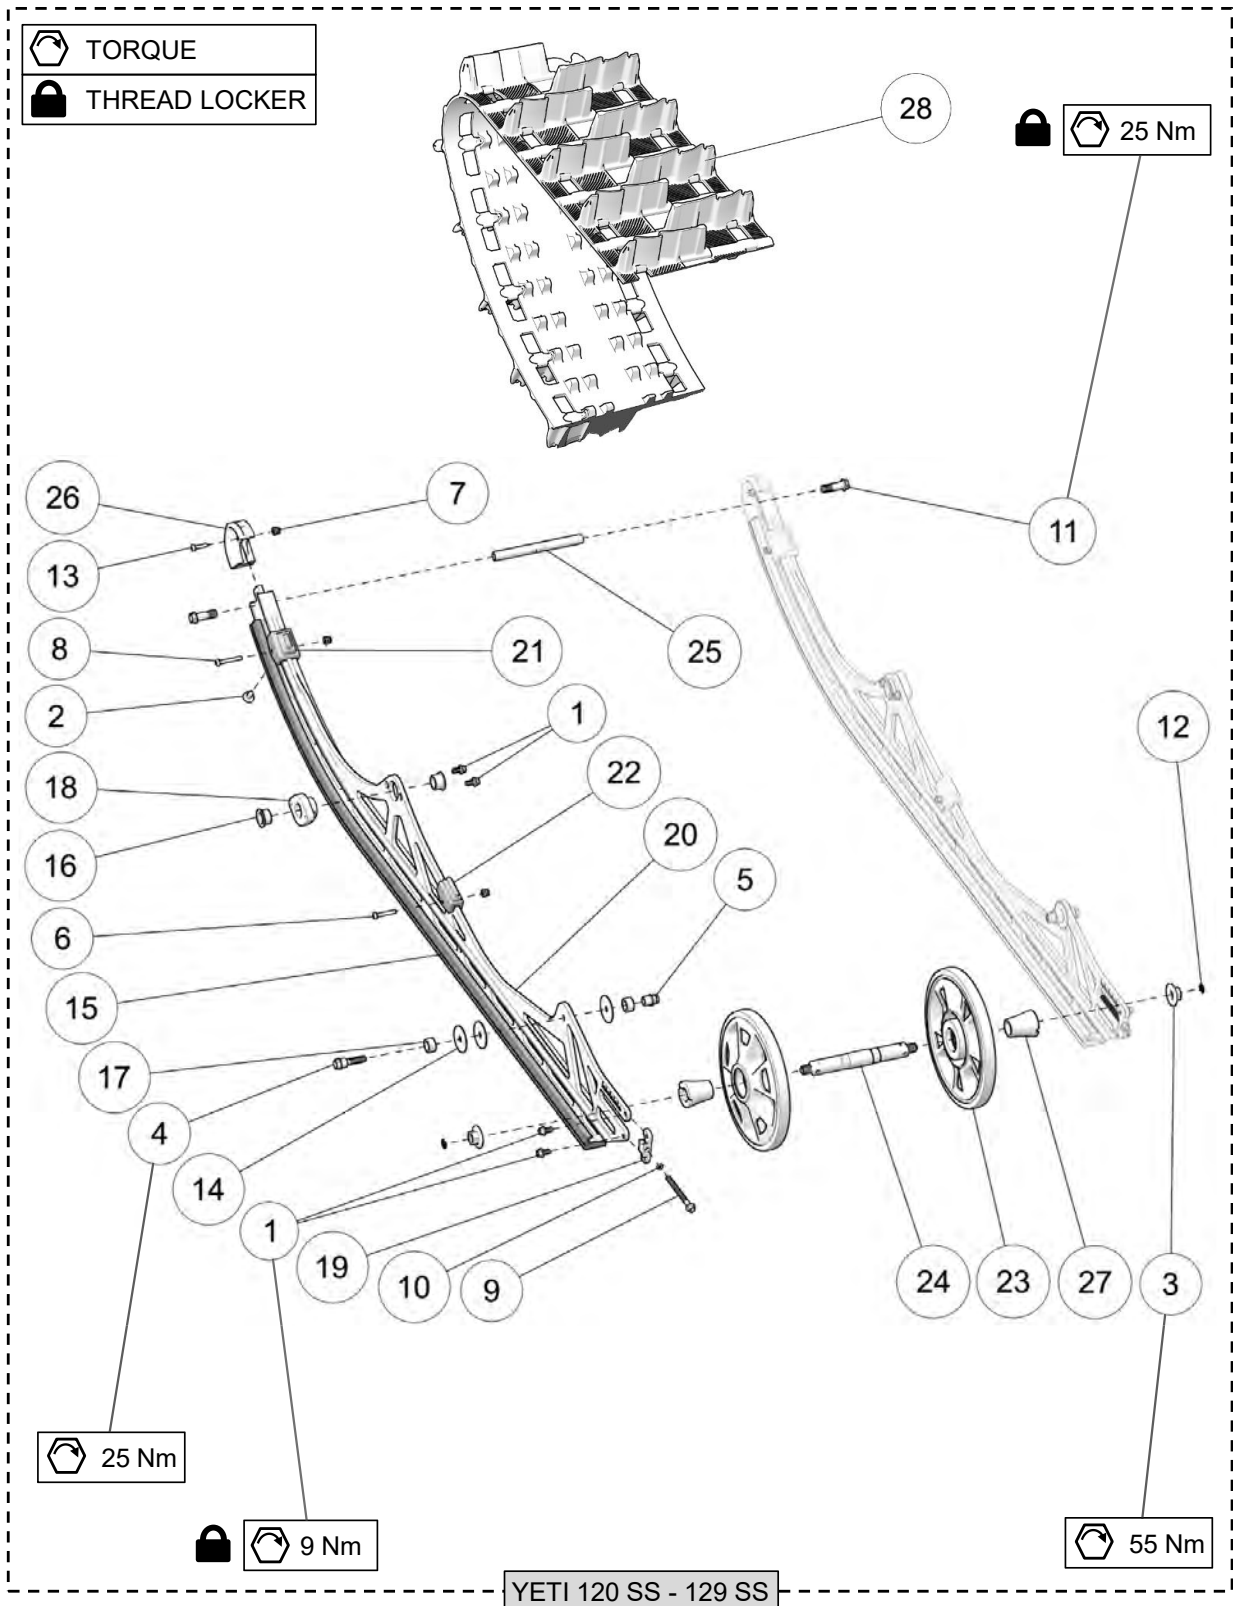

RAIL ASSEMBLY, TRACK

ITEM	PART #	DESCRIPTION	QTY
		YETI SNOWMX MY2019 :: RAIL ASSEMBLY, TRACK - 120SS & 129SS	
1	YPHW1067	HFCS, M6-1.0X12MM, TI	4
2	YPHW1254	PHILLIPS SCREW M6-0.3-1.81X16MM	1
3	YPHW1361	HN, M12-1.5, TI, REAR AXLE OUTER	2
4	YPHW1392	HFCS, M8-1.25X40MM, TI - REACTOR ARM	1
5	YPHW1393	FNN, M8-1.25, TI - REACTOR ARM	1
6	YPHW1596	HSBS, M5-0.8X30MM, SS	1
7	YPHW1597	FNN, M5-0.8, 8, ZP	3
8	YPHW1617	HSBS, M5-0.8X35MM, SS	1
9	YPHW1640	HFCS, M6-1.0X75MM, TI	1
10	YPHW1695	O-RING (# 009)	2
11	YPHW1001	HFCS, M8-1.25X20MM, TI	2
12	YPHW1928	E CLIP, 5/16", SS	2
13	YPHW2265	HSBS, M5-0.8X20MM, 10.9, ZP	1
14	YPHW2366	WASHER, 1.50X0.315X0.062, PLASTIC	3
15-A	YPSU1327	GRAPHITE SLIDE 43", 120" RAIL	1
15-B	YPSU1328	GRAPHITE SLIDE 47", 129" RAIL	1
16	YPSU1370	FRONT ARM, LOWER NYLON BUSHING	2
17	YPSU1391	REACTOR, LOWER TRANSFER ADJUSTER ST3	2
18	YPSU1806BK	MOUNT, FRONT ARM - BLACK	1
19	YPSU1808BK	PLATE, REAR AXLE ADJUSTER - BLACK	1
20-A1	YPSU1829BK	ALUMINUM RAIL, 129" - BLACK	1
20-A2	YPSU1829BL	ALUMINUM RAIL, 129" - BLUE	1
20-A3	YPSU1829CL	ALUMINUM RAIL, 129" - CLEAR	1
20-A4	YPSU1829GN	ALUMINUM RAIL, 129" - GREEN	1
20-A5	YPSU1829OR	ALUMINUM RAIL, 129" - ORANGE	1
20-A6	YPSU1829RD	ALUMINUM RAIL, 129" - RED	1
20-B1	YPSU2650BK	ALUMINUM RAIL, 120" - BLACK	1
20-B2	YPSU2650BL	ALUMINUM RAIL, 120" - BLUE	1
20-B3	YPSU2650CL	ALUMINUM RAIL, 120" - CLEAR	1
20-B4	YPSU2650GN	ALUMINUM RAIL, 120" - GREEN	1
20-B5	YPSU2650OR	ALUMINUM RAIL, 120" - ORANGE	1
20-B6	YPSU2650RD	ALUMINUM RAIL, 120" - RED	1
21	YPSU1877	BUMPER, FRONT BOTTOMING	1
22	YPSU1878	BUMPER, REAR BOTTOMING	1
23	YPSU1901	WHEEL 200MM	2
24	YPSU2361BK	SUSPENSION REAR AXLE 5.5" SS - BLACK	1
25	YPSU2441BK	SHAFT, RAIL CROSS TIES SS - BLACK	1
26	YPSU2443	RAIL TIP, LOW PROFILE	1
27	YPSU2504	REAR AXLE COLLAR, 1.40"	2
28-A	1093-00-9397	TRACK - YETI 129" (9397S)	1
28-B	1093-00-9398	TRACK - YETI 120" (9398S)	1