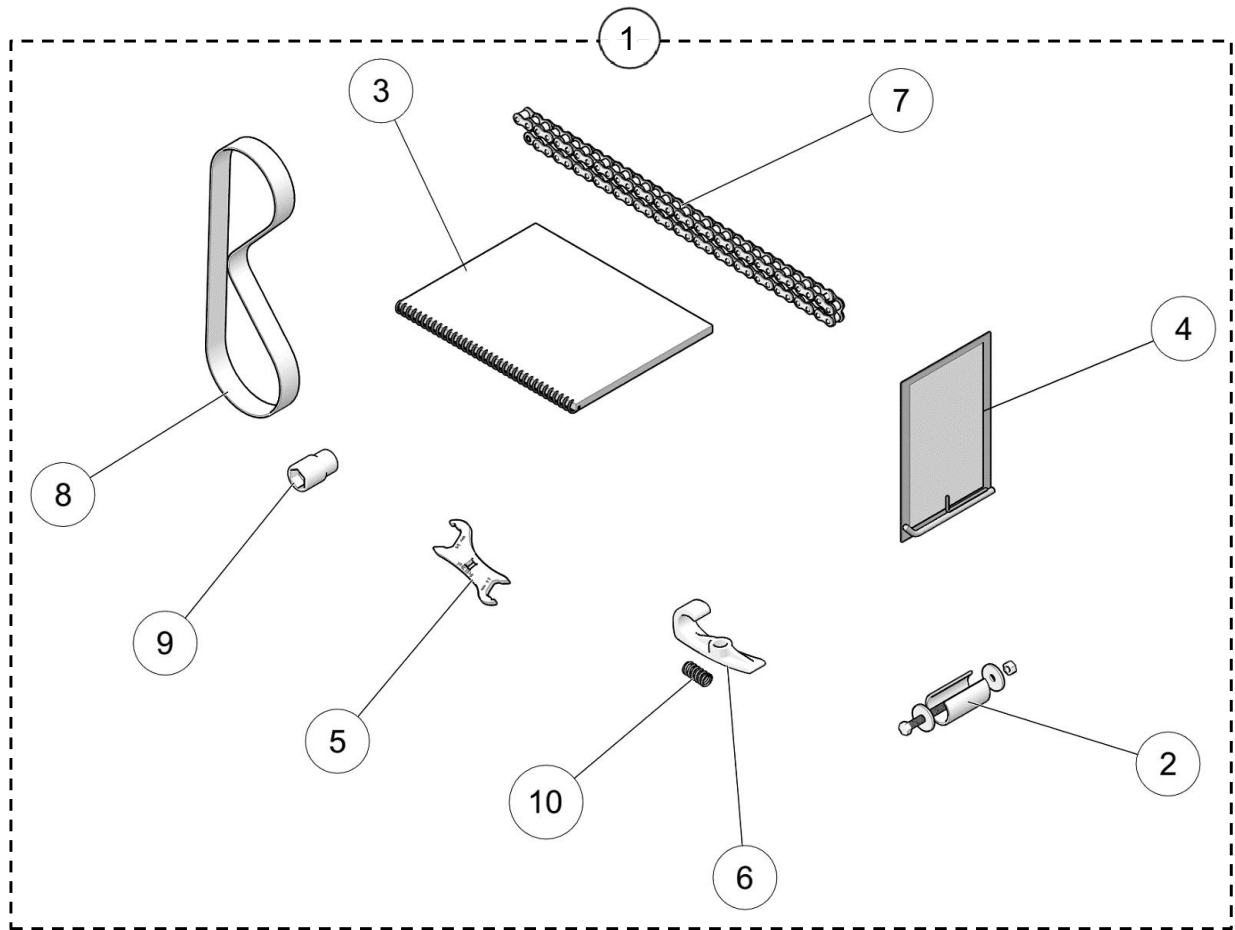

FITMENT PARTS - YETI 120FR / 129FR / 137MT

ITEM	PART #	DESCRIPTION	QTY
YETI SNOWMX MY2022 :: FITMENT PARTS - 120FR / 129FR / 137MT			
1	YAAK3211	S-KIT - FITMENT PARTS	1
2	YAAC1986	TOOL, BIKE MOUNT INSTALLATION	1
3	YDIN9022	USER MANUAL YETI	1
4	YPAC3030	S-KIT - TOOLS AND MANUAL ELKA	1
5	YPAC3318	SOFT STRUT TOOL	1
6	YPBM1748	CHAIN PROTECTOR, BIKE ADAPTER	1
7	YPDR1682	D.I.D. 62 LINK CHAIN 520	1
8	YPDR1792	BELT, MITSUBOSHI GIGA TORQUE 896MMX28MM,	1
9	YPHW1595	SOCKET, ECCENTRIC NUT, 22MM-19MM	1
10	YPHW1798	SPRING, CHAIN TENSIONER - HEAVY (RED STR)	1