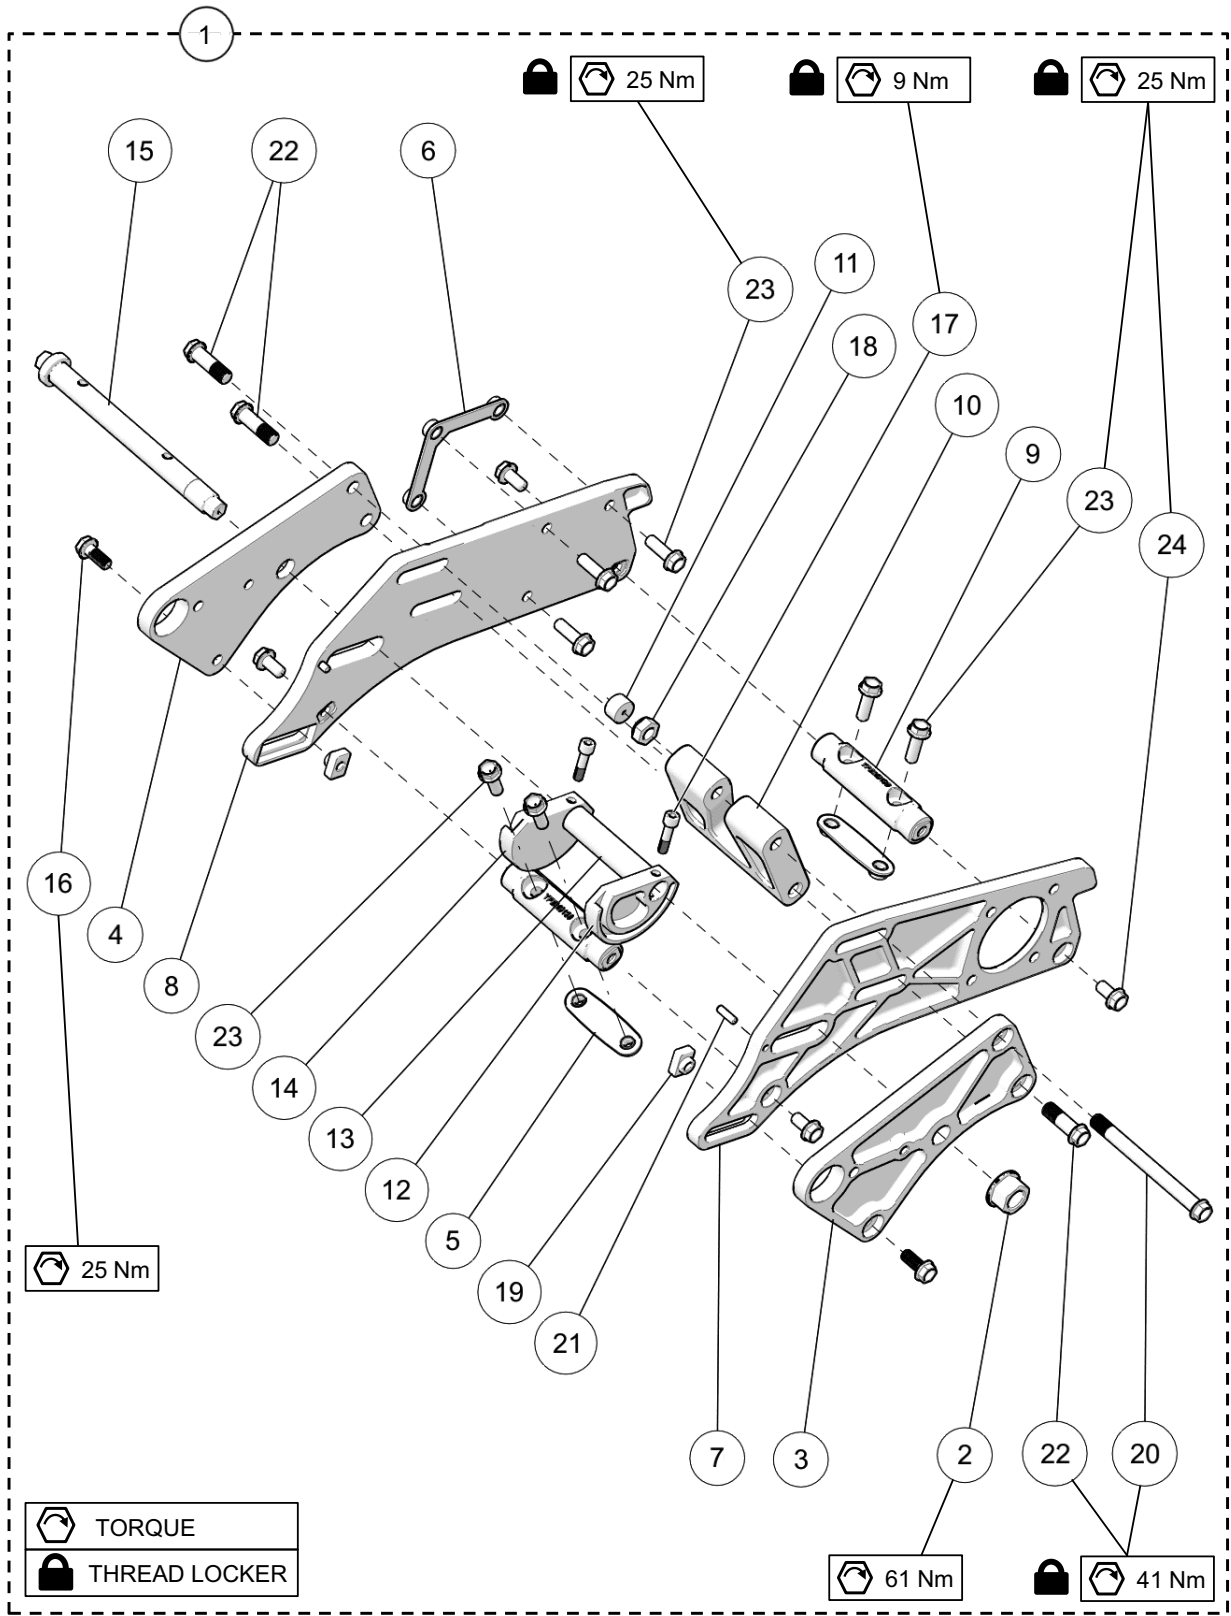

ITEM	PART #	DESCRIPTION	QTY
YETI SNOWMX MY2022 :: BIKE MOUNT ASSEMBLY			
1-A	YABM3267	BIKE MOUNT ASSEMBLY 120SS	1
1-B	YABM3234	BIKE MOUNT ASSEMBLY 120FR / 129FR / 137MT	1
2	YPBM1593	FN, M16-1.5, TI	1
3	YPBM1833BK	BIKE MOUNT PLATE, LH, 2.2 10MM - BLACK	1
4	YPBM1834BK	BIKE MOUNT PLATE, RH, 2.2 10MM - BLACK	1
5	YPBM3112	NUT PLATE, CROSS BAR	2
6	YPBM3114	NUT PLATE, TUNNEL PLATE, RH	1
7-A	YPBM3121	PLATE, TUNNEL SIDE HD, LH	1
7-B	YABM1831CL	PLATE, TUNNEL SIDE 2.2, LH	1
8-A	YPBM3123	PLATE, TUNNEL SIDE HD, RH	1
8-B	YABM3157	PLATE, TUNNEL SIDE 2.2, RH	1
9	YPBM3139	CROSS BAR, HD	2
10	YPBM3201	STRUT MOUNT BLOCK, M10	1
11	YPBM3206	UNTHREADED BUMPER, 11/16" O.D	1
12	YPBM3215	ECCENTRIC CAM, LH	1
13	YPBM3220	ECCENTRIC, CROSS TUBE	1
14	YPBM3226	ECCENTRIC CAM, RH	1
15	YPDR1130CL	BOLT, ECCENTRIC CAM - CLEAR	1
16	YPHW1001	HFCS, M8-1.25X20MM, TI	2
17	YPHW1012	HSCS, M6-1.0X25MM, TI	2
18	YPHW1059	SLN, M10-1.25, TI	1
19	YPHW1129	TN, M8-1.25, TI	2
20	YPHW1599	HFCS, M10-1.25X110MM, TI	1
21	YPHW1712	DP, 3/16" - 5/8", ALLOY STEEL	2
22	YPHW1895	HFCS, M10-1.25X32MM, TI	3
23	YPHW1897	HFCS, M8-1.25X25MM, TI	7
24	YPHW2628	HFCS, M8-1.25X16, TI	4