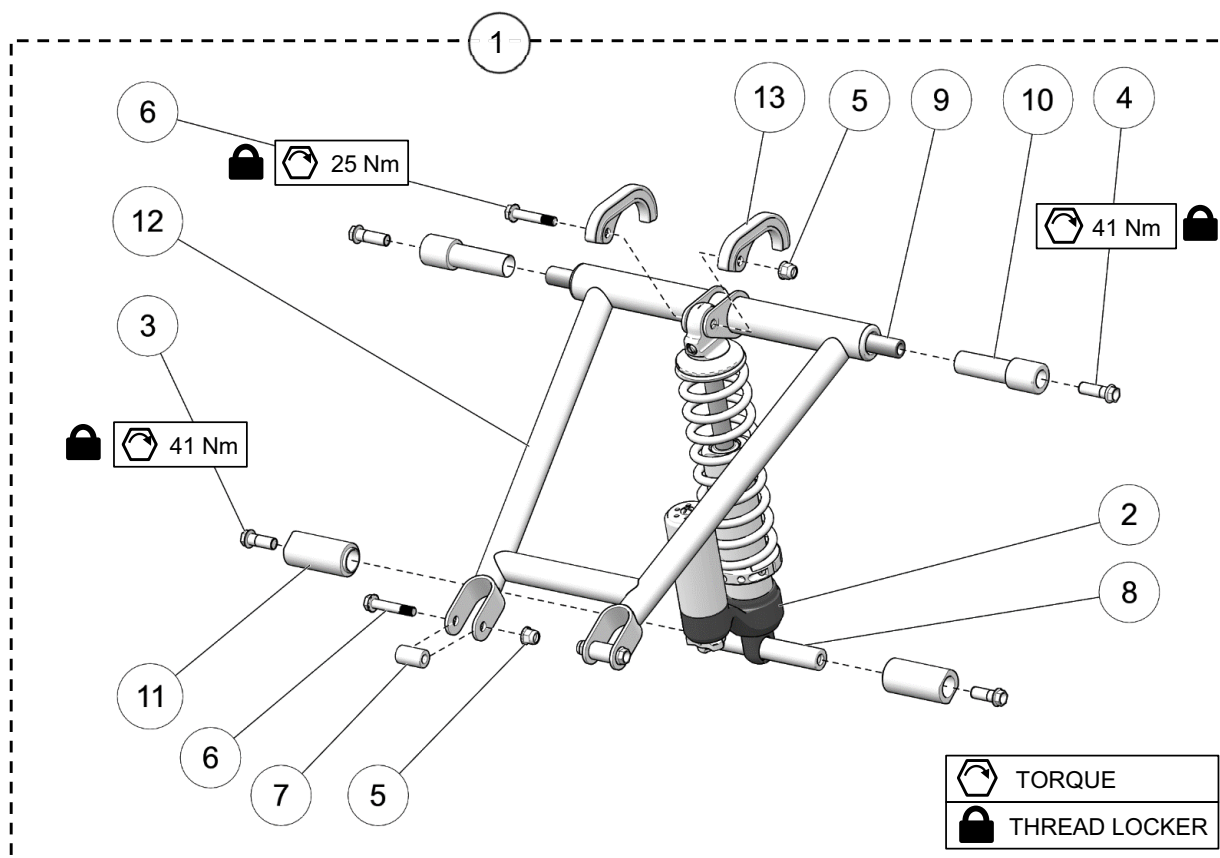

FRONT A-ARM ASSEMBLY - YETI 120FR / 129FR / 137MT

ITEM	PART #	DESCRIPTION	QTY
		YETI SNOWMX MY2022 :: FRONT ARM ASSEMBLY 120FR / 129FR / 137MT	
1	--	2022 SUSPENSION, FRONT ARM ASSEMBLY 120FR / 129FR / 137MT	1
2-A	YASU3280	SHOCK ABSORBER, FRONT - ELKA STAGE 5	1
2-B	YASU3352	SHOCK ABSORBER, FRONT - ELKA STAGE 3	1
3	YPHW1894	HFCS, M10-1.25X25MM, TI	2
4	YPHW2712	HFCS, M10-1.25X30MM, TI	2
5	YPHW3211	FNN, M8-1.25, TI	3
6	YPHW3245	HFCS, M8-1.25X45MM, TI	3
7	YPSU1371	FRONT ARM LOWER PIN, HARD ANODIZE	2
8	YPSU2380CL	LOWER SHOCK SHAFT SS, TI	1
9	YPSU2556	SUSPENSION FRONT UP ARM SHAFT, TI (M10)	1
10	YPSU3141	BUSHING, SUSPENSION	2
11	YPSU3263	SHOCK HEAD SPACER	2
12	YPSU3301	YETI FRONT ARM, RACING, 312MM	1
13	YPSU3315	A-ARM PROTECTOR	2