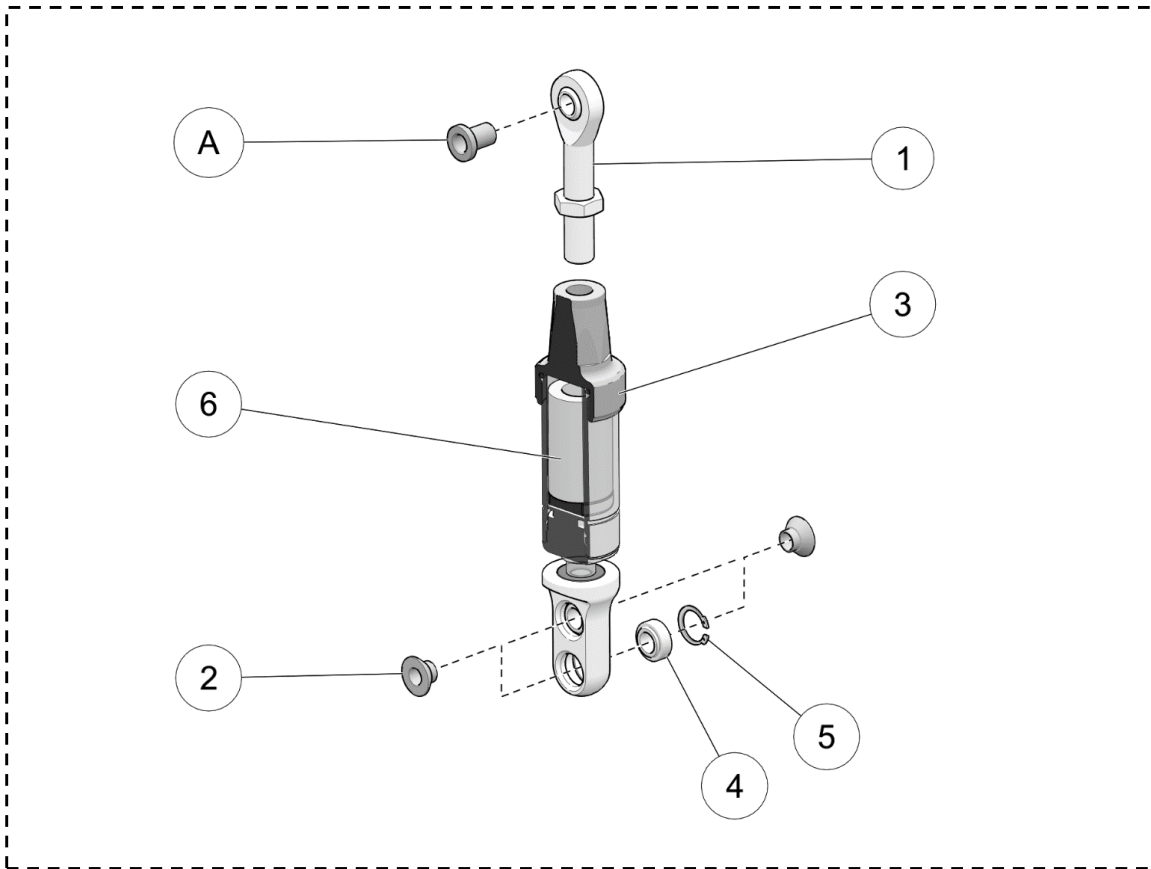

FITMENT PARTS - YETI 120FR / 129FR / 137MT

ITEM	PART #	DESCRIPTION	QTY
YETI SNOWMX MY2022 :: FITMENT PARTS - 120FR / 129FR / 137MT			
1	YAAK3211	S-KIT - FITMENT PARTS	1
2	YAAC1986	TOOL, BIKE MOUNT INSTALLATION	1
3	YDIN9022	USER MANUAL YETI	1
4	YPAC3030	S-KIT - TOOLS AND MANUAL ELKA	1
5	YPAC3318	SOFT STRUT TOOL	1
6	YPBM1748	CHAIN PROTECTOR, BIKE ADAPTER	1
7	YPDR1682	D.I.D. 62 LINK CHAIN 520	1
8	YPDR1792	BELT, MITSUBOSHI GIGA TORQUE 896MMX28MM,	1
9	YPHW1595	SOCKET, ECCENTRIC NUT, 22MM-19MM	1
10	YPHW1798	SPRING, CHAIN TENSIONER - HEAVY (RED STR)	1

FITMENT PARTS - YETI 120SS

ITEM	PART #	DESCRIPTION	QTY
YETI SNOWMX MY2022 :: FITMENT PARTS - 120SS			
1	YAAK3090	S-KIT - FITMENT PARTS - 120SS	1
2	YAAC1986	TOOL, BIKE MOUNT INSTALLATION	1
3	YDIN9022	USER MANUAL YETI	1
4	YPAC1710	SYRINGE, 60MM CATHETER TIP	1
5	YPAC3030	S-KIT - TOOLS AND MANUAL ELKA	1
6	YPAC3318	SOFT STRUT TOOL	1
7	YPBM1748	CHAIN PROTECTOR, BIKE ADAPTER	1
8	YPDR1682	D.I.D. 62 LINK CHAIN 520	1
9	YPDR1792	BELT, MITSUBOSHI GIGA TORQUE 896MMX28MM,	1
10	YPDR1843	HOSE, BRAKE LINE BLEEDING	1
11	YPHW1595	SOCKET, ECCENTRIC NUT, 22MM-19MM	1
12	YPHW1683	RUBBER GROMMET 3/8"ID X 1/2"OD X 1/8"TK	1
13	YPHW1798	SPRING, CHAIN TENSIONER - HEAVY (RED STR)	1