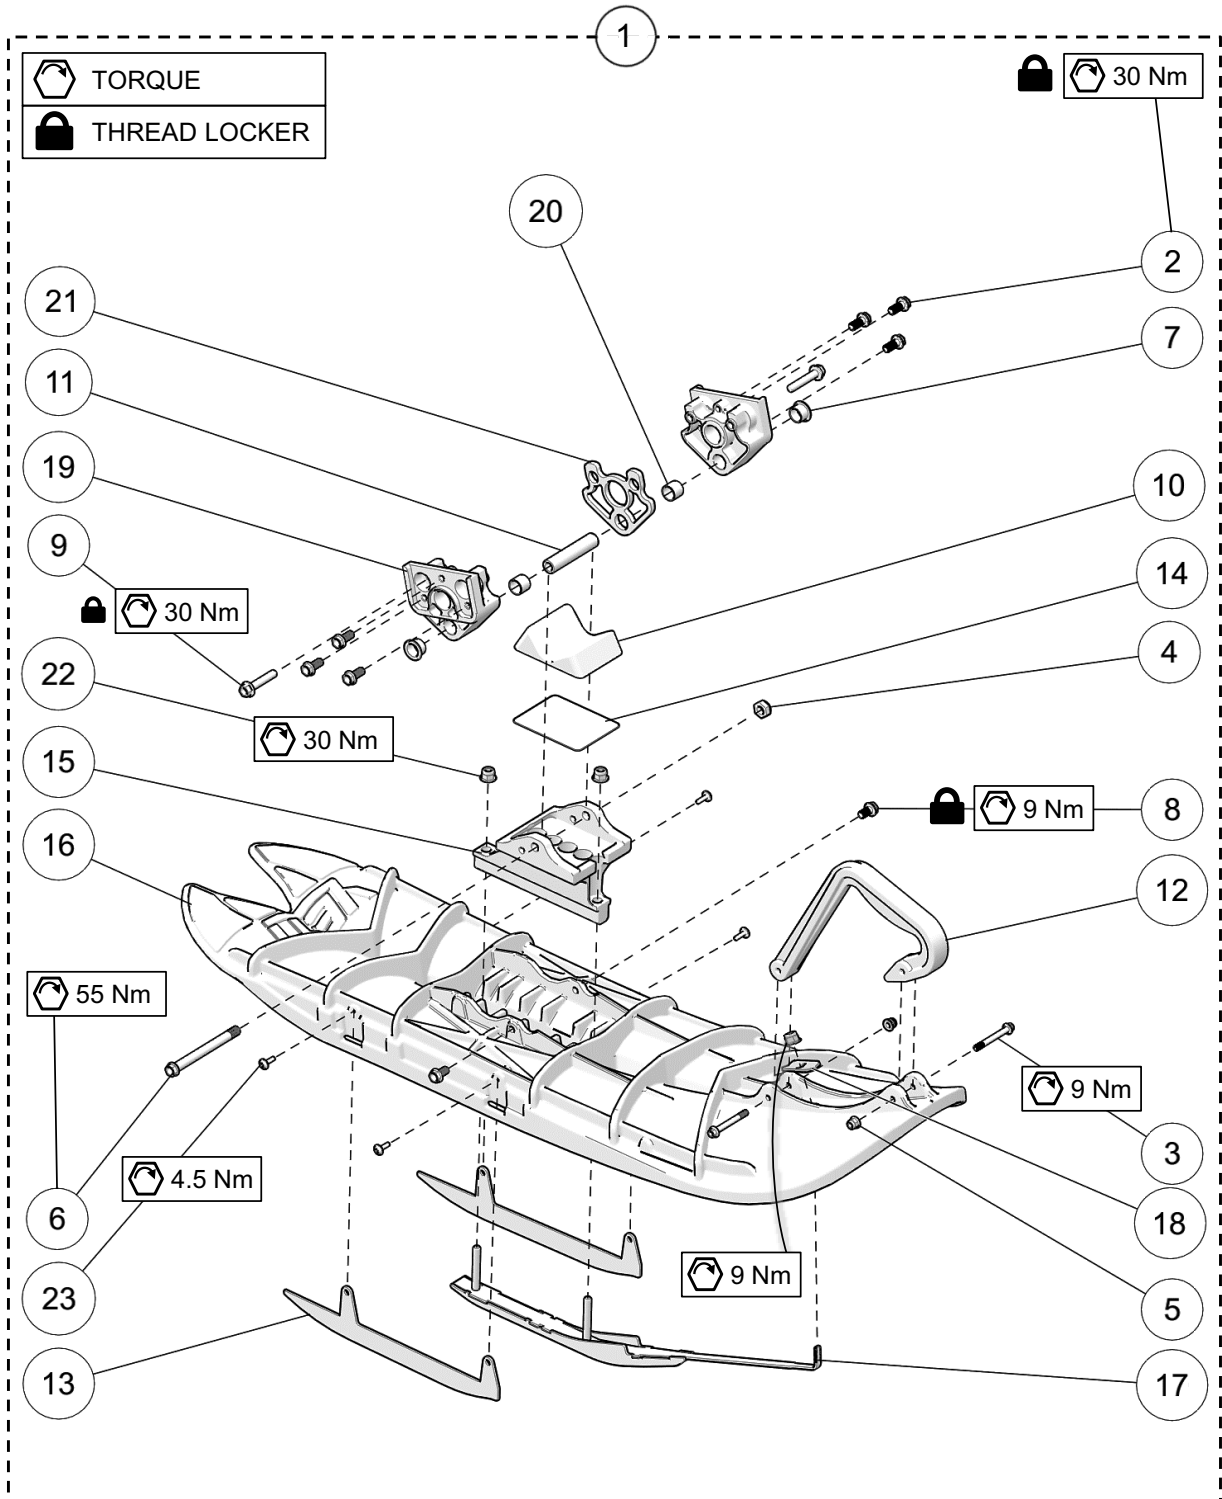

PARTS LIST

SKI ASSEMBLY

ITEM	PART #	DESCRIPTION	QTY
YETI SNOWMX MY2022 :: SKI ASSEMBLY			
1-A	YASK3326BK	SKI ASSEMBLY, YETI - BLACK	1
1-B	YASK3326BL	SKI ASSEMBLY, YETI - BLUE	1
1-C	YASK3326GN	SKI ASSEMBLY, YETI - GREEN	1
1-D	YASK3326OR	SKI ASSEMBLY, YETI - ORANGE	1
1-E	YASK3326RD	SKI ASSEMBLY, YETI - RED	1
1-F	YASK3326WT	SKI ASSEMBLY, YETI - WHITE	1
2	YPHW1001	HFCS, M8-1.25X20MM, TI	6
3	YPHW1030	HFCS, M6-1.0X55MM, TI	2
4	YPHW1059	SLN, M10-1.25, TI	1
5	YPHW1063	FNLN, M6-1.0, TI	2
6	YPHW1599	HFCS, M10-1.25X110, TI	1
7	YPHW1611	PLAIN BEARING, IGLIDE, 18X16X17	2
8	YPHW2628	HFCS, M8-1.25X16, TI	2
9	YPHW3245	HFCS, M8-1.25X45, TI	2
10	YPSK1171	BUMPER RUBBER SKI, YETI ASM	1
11	YPSK1172	BUSHING ASM, SKI PIVOT - HARD ANODIZED	1
12-A	YPSK1195BK	SKI HANDLE - BLACK	1
12-B	YPSK1195BL	SKI HANDLE - BLUE	1
12-C	YPSK1195GN	SKI HANDLE - GREEN	1
12-D	YPSK1195OR	SKI HANDLE - ORANGE	1
12-E	YPSK1195RD	SKI HANDLE - RED	1
12-F	YPSK1195WT	SKI HANDLE - WHITE	1
13	YPSK1823	SKI, OUTSIDE RUNNER	2
14	YPSK1904	PLATE, SKI BUMPER, TI	1
15	YPSK2448CL	SKI RECEIVER, LIGHTEND - CLEAR	1
16-A	YPSK3002BK	SKI, BOARD - BLACK	1
16-B	YPSK3002BL	SKI, BOARD - BLUE	1
16-C	YPSK3002GN	SKI, BOARD - GREEN	1
16-D	YPSK3002OR	SKI, BOARD - ORANGE	1
16-E	YPSK3002RD	SKI, BOARD - RED	1
16-F	YPSK3002WT	SKI, BOARD - WHITE	1
17	YPSK3003	SKAG	1
18	YPSK3031	SKAG WASHER	1
19	YPSP1430CL	SPINDLE HALF BLOCK, BLADE 1/4" - CLEAR	2
20	YPSP2511	BEARING SLEEVE Q2	2
21	YPSP3309	MIDDLE SPINDLE SPACER	1
22	1074-08-0001	FNN, M8-1.25, 8, ZP, DIN6926	3
23	1430-06-X016	RWHS, 6X16, TX, ZP	4