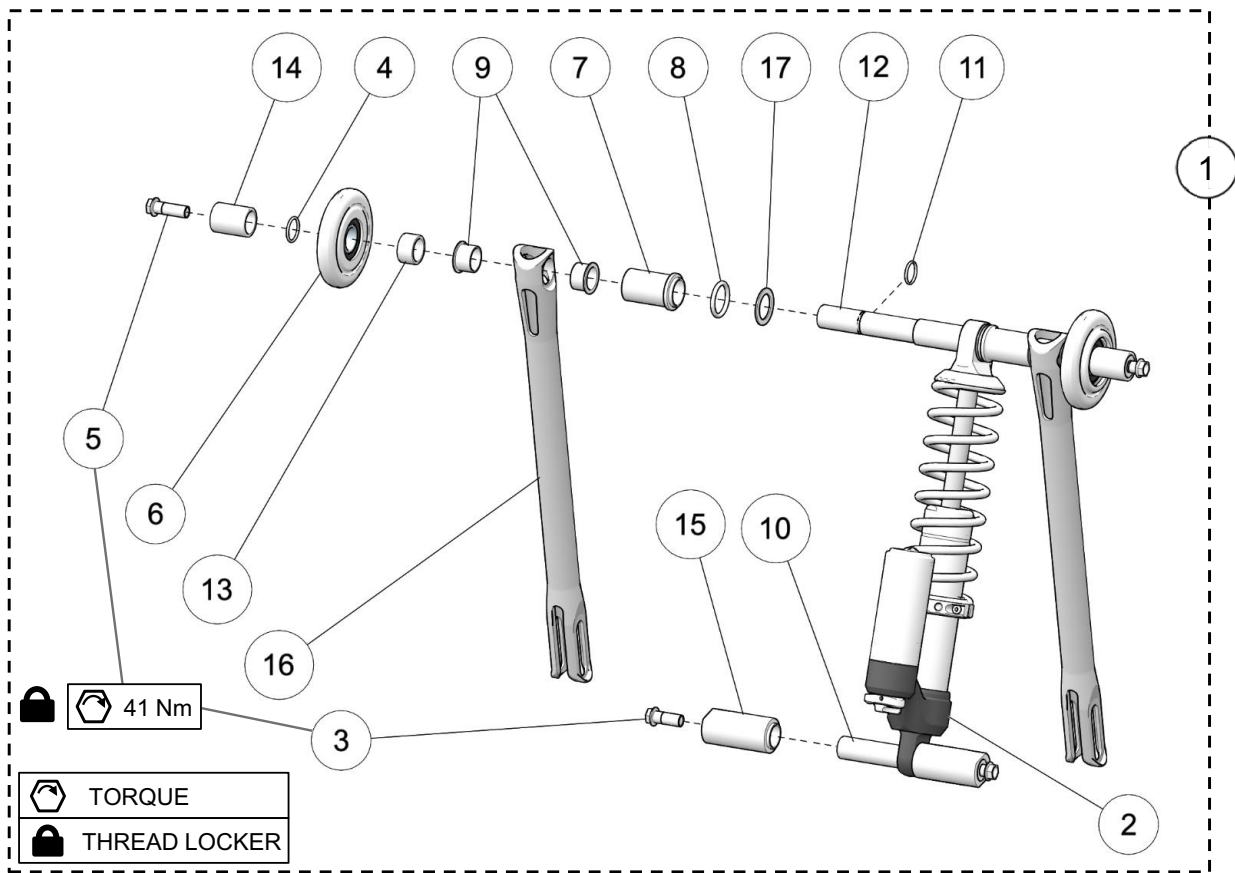

REAR A-ARM ASSEMBLY - YETI 120SS

ITEM	PART #	DESCRIPTION	QTY
YETI SNOWMX MY2022 :: REAR ARM ASSEMBLY - 120SS			
1	--	2022 SUSPENSION, REAR ARM ASSY, SS	1
2	YASU3291	SHOCK ABSORBER, REAR - ELKA STAGE 5	1
3	YPHW1894	HFCS, M10-1.25X25MM, TI	2
4	YPHW1987	O-RING (#018)	2
5	YPHW2712	HFCS, M10-1.25X30MM, TI	2
6	YPSU1217	WHEEL 3.350"	2
7	YPSU1381	REAR SHAFT INNER PLASTIC SHOCK SPACERS	2
8	YPSU1384	UPPER SHAFT, INNER O-RING SEAL	2
9	YPSU1387	REACTOR NYLON BUSHING, UPPER SHAFT	4
10	YPSU2380CL	LOWER SHOCK SHAFT SS, TI	1
11	YPSU3156	O-RING 1/16, 9/16 ID, 11/16 OD	2
12	YPSU3157	UPPER REAR SHAFT, SS MODEL	1
13	YPSU3158	BUSHING, SUSPENSION, SHORT	2
14	YPSU3159	BUSHING, SUSPENSION	2
15	YPSU3263	SHOCK HEAD SPACER	2
16	YPSU3268	REACTOR ARM ALUMINUM	2
17	YPSU3917	PLASTIC SPACER	2