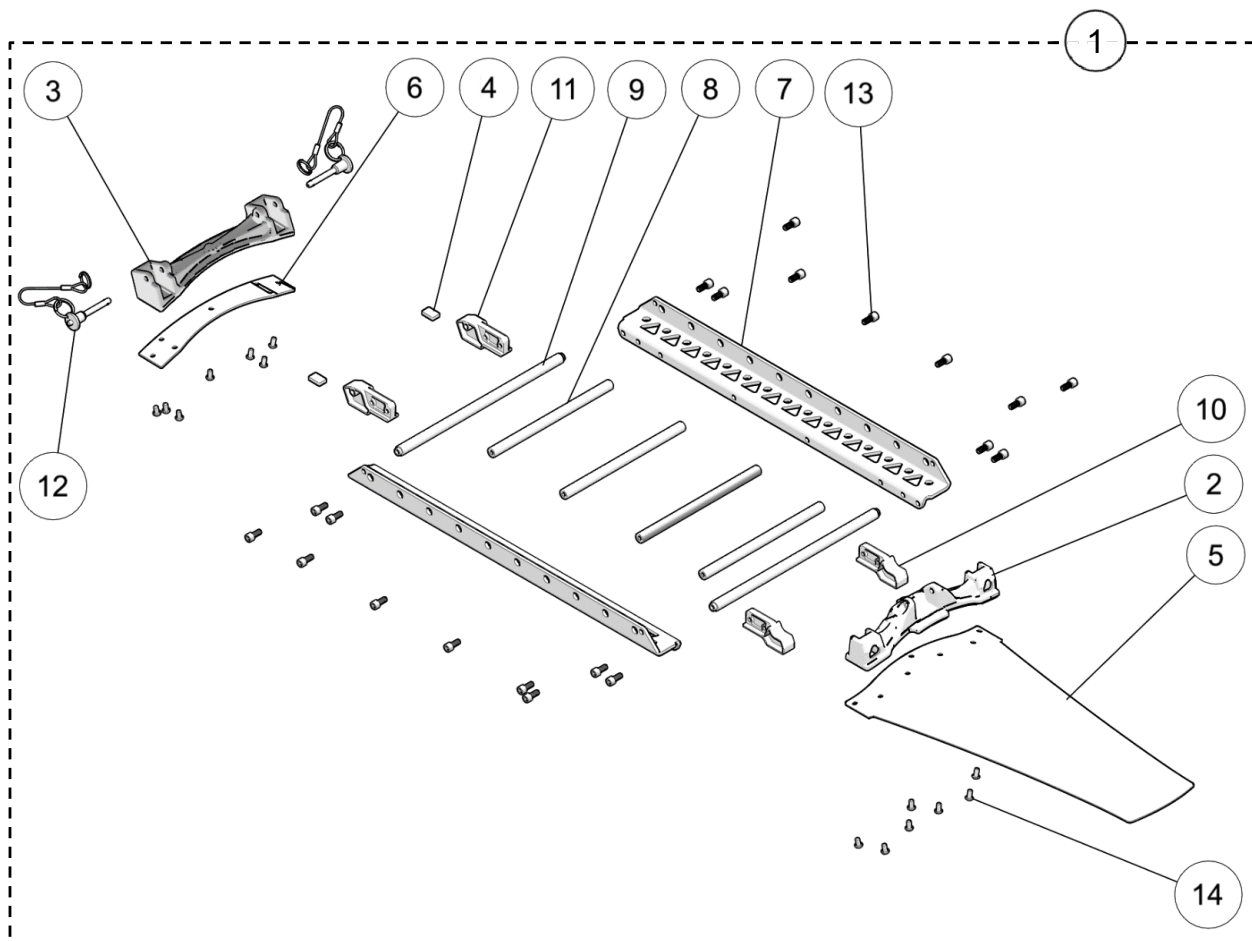

CARGO RACK KIT

ITEM	PART #	DESCRIPTION	QTY
YETI SNOWMX MY2022 :: CARGO RACK ASSEMBLY			
1	YAAC2268BK	CARGO RACK ASSEMBLY	1
2	YPAC1628	MOUNT, YETI CAN	1
3	YPAC1666	MOUNT, REAR CARGO RACK	1
4	YPAC1713	FOAM, CARGO PAD	2
5	YPAC1733	FOAM, UTILITY CONTAINER MOUNT	1
6	YPAC1734	FOAM, CARGO MOUNT	1
7	YPAC1949BK	CARGO RACK, SIDE FORMED 129" - BLACK	2
8	YPAC1950BK	CARGO RACK, SHAFT - BLACK	4
9	YPAC1951BK	CARGO RACK, SHAFT UPPER - BLACK	2
10	YPAC2229BK	CARGO RACK, FRONT BRACKET MOUNT - BLACK	2
11	YPAC2230BK	CARGO RACK, REAR BRACKET MOUNT - BLACK	2
12	YPHW1753	QUICK RELEASE PIN, 1/4X 1-1/2 - ASSY	2
13	YPHW2298	HSCS, M6-1.0X14MM, 8.8, ZP	20
14	YPHW2302	HSBS, M5-0.8X10MM, 10.9, ZP	14