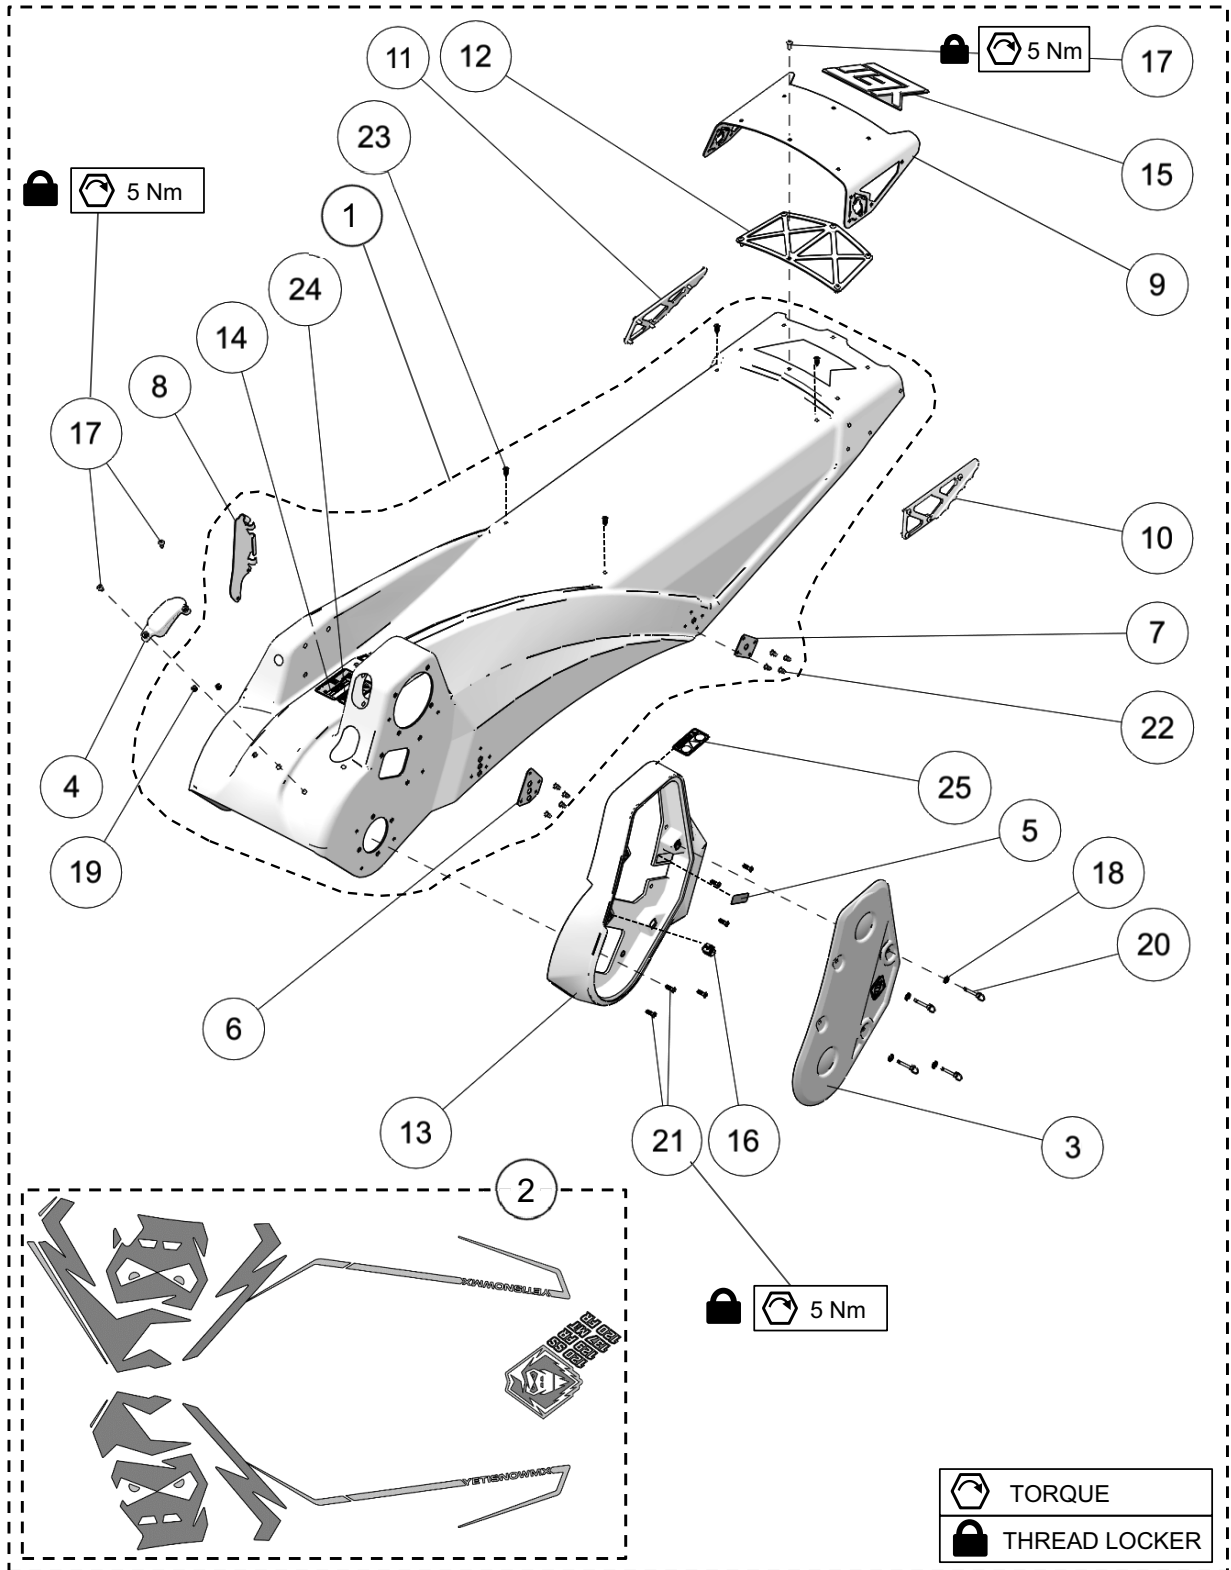

ITEM	PART #	DESCRIPTION	QTY
YETI SNOWMX MY2022 :: CHASSIS ASSEMBLY - 120SS			
1	YACH3921	CHASSIS ASSEMBLY 120SS	1
2	YADC3354WT	DECAL, YETI SNOWMX 2021, WHITE	1
3	YPCH1107CL	SYNCRODRIVE COVER - CLEAR	1
4	YPCH1578	CHAIN SLIDER	1
5	YPCH1643	DECAL, SYNCRODRIVE DEFLECTION	1
6	YPCH2553	SUSPENSION MOUNT PLATE, FRONT M10	2
7	YPCH2554	SUSPENSION MOUNT PLATE, REAR M10	2
8	YPCH3105	BRAKE LINE PROTECTOR	1
9	YPCH3163	BUMPER, FORMED PLATE	1
10	YPCH3164	BUMPER, LEFT HANDLE	1
11	YPCH3165	BUMPER, RIGHT HANDLE	1
12	YPCH3166	NUT PLATE, BUMPER ASSY	1
13	YPCH3354	BELT DEFLECTOR, SYNCRODRIVE SS	1
14	--	STICKER - SERIAL MY2022	1
15	YPDC3144	YETI - FOAM	1
16	YPHW1348	1/4 TURN RECEPTACLE	4
17	YPHW1573	HSBS, M5-0.8X12MM, 10.9, SS	16
18	YPHW1586	1/4 TURN FASTENER PUSH ON RETAINER S/S	4
19	YPHW1598	RN, M5-0.8X9.4MM, ZP	2
20	YPHW1676	1/4 TURN FASTENER, 27MM	4
21	YPHW1769	HSLs, M5-0.8X16MM, TI	6
22	YPHW2578	RIVET, 3/16", SS	16
23	YPHW3190	WEATHERSTRIP RETAINER	4
24	1083-00-0067	STICKER - DO NOT LOOSEN	1
25	1083-00-8302	STICKER - WARNING	1