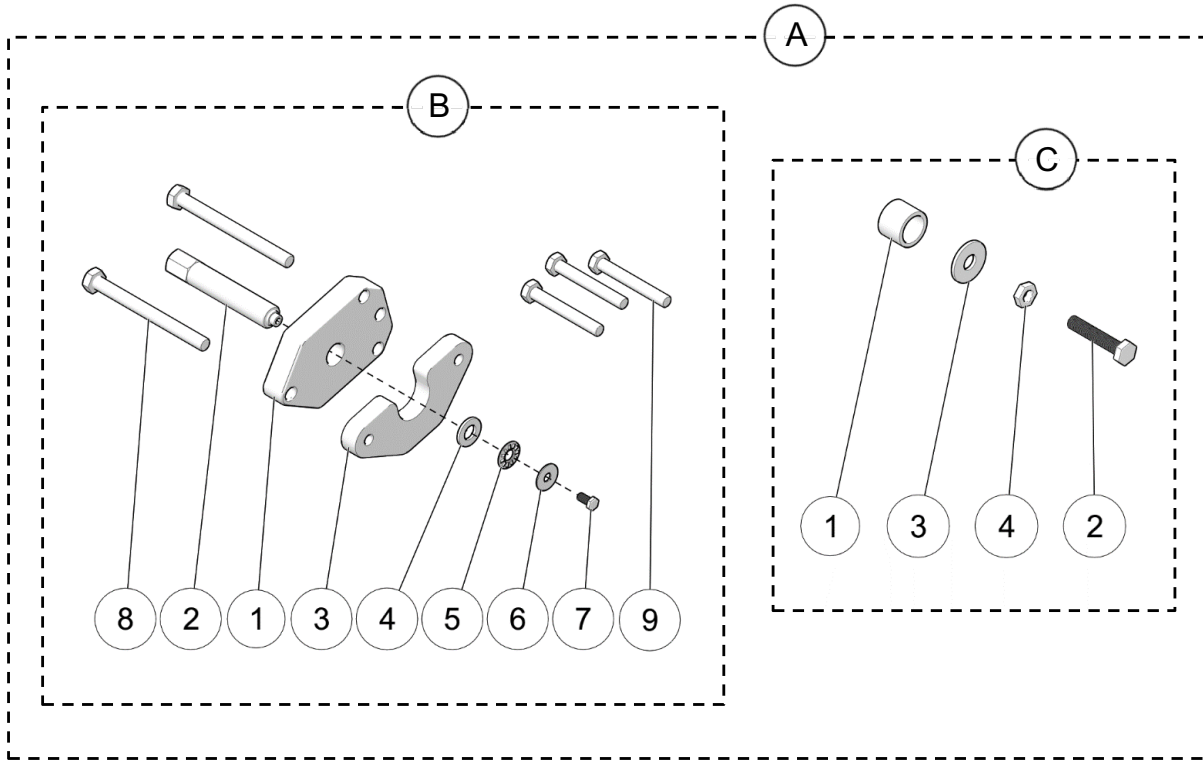

2022

PARTS
LIST

TOOLING LIST

ITEM	PART #	DESCRIPTION	QTY
YETI SNOWMX MY2022 :: JACKSHAFT / BEARING TOOL KIT			
A	YAAC1946	TOOL KIT, JACK SHAFT / BEARING TOOL KIT	1
B	YAAC1785	TOOL, BEARING PULLER ASSEMBLY	1
1	YPAC1232	TOOL, PLATE SHAFT REMOVAL - CLEAR	1
2	YPAC1234	TOOL, SHAFT REMOVAL - ZINC	1
3	YPAC1850	TOOL, BEATING PULL PLATE	1
4	YPHW1570	W, 20X10X2.0MM, YZ, DIN125	1
5	YPHW2411	TRUST NEEDLE BEARING, 5/16X3/4X5/64	1
6	YPHW2415	WASHER, 0.734X0.250, ZP	1
7	YPHW2416	HCS, M5-0.8X10MM, ZP, FULL THREAD	1
8	1033-08-0100	HCS, M8-1.25X100, 8.8, ZP, DIN931	2
9	1033-08-1060	HCS, M8-1.25X60, 10.9, ZP, DIN931	3
C	YAAC1945	TOOL, SHAFT INSTALL TOOL ASSEMBLY	1
1	YPHW1936	INSTALLATION TOOL, COLLAR SCH 40	1
2	YPHW1942	HCS, M12-1.25X60MM, 8.8, ZP	1
3	YPHW1943	FW, 0.531X1.50X0.125, ZP	1
4	1073-12-3001	HN, M12-1.25, 8, ZP	1