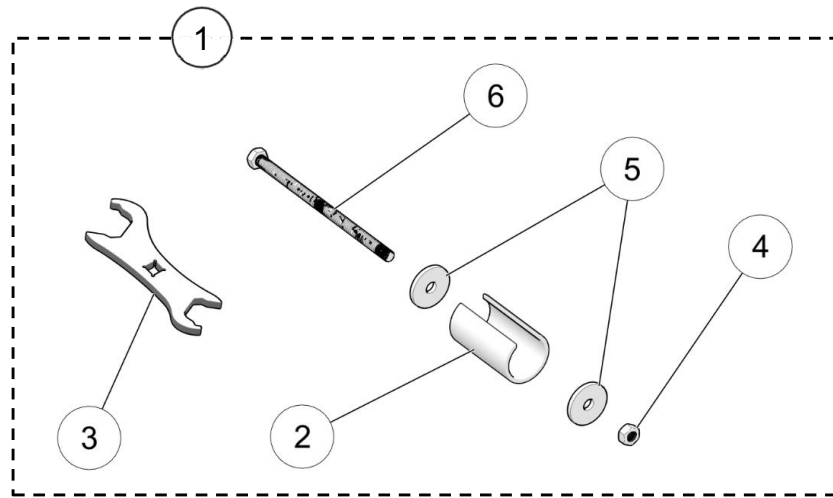

2022

PARTS
LIST

TOOLING LIST

ITEM	PART #	DESCRIPTION	QTY
YETI SNOWMX MY2022 :: JACKSHAFT / BEARING TOOL KIT			
A	YAAC1946	TOOL KIT, JACK SHAFT / BEARING TOOL KIT	1
B	YAAC1785	TOOL, BEARING PULLER ASSEMBLY	1
1	YPAC1232	TOOL, PLATE SHAFT REMOVAL - CLEAR	1
2	YPAC1234	TOOL, SHAFT REMOVAL - ZINC	1
3	YPAC1850	TOOL, BEATING PULL PLATE	1
4	YPHW1570	W, 20X10X2.0MM, YZ, DIN125	1
5	YPHW2411	TRUST NEEDLE BEARING, 5/16X3/4X5/64	1
6	YPHW2415	WASHER, 0.734X0.250, ZP	1
7	YPHW2416	HCS, M5-0.8X10MM, ZP, FULL THREAD	1
8	1033-08-0100	HCS, M8-1.25X100, 8.8, ZP, DIN931	2
9	1033-08-1060	HCS, M8-1.25X60, 10.9, ZP, DIN931	3
C	YAAC1945	TOOL, SHAFT INSTALL TOOL ASSEMBLY	1
1	YPHW1936	INSTALLATION TOOL, COLLAR SCH 40	1
2	YPHW1942	HCS, M12-1.25X60MM, 8.8, ZP	1
3	YPHW1943	FW, 0.531X1.50X0.125, ZP	1
4	1073-12-3001	HN, M12-1.25, 8, ZP	1

ITEM	PART #	DESCRIPTION	QTY
YETI SNOWMX MY2022 :: BIKE MOUNT INSTALLATION TOOL			
1	YAAC1986	TOOL, BIKE MOUNT INSTALLATION 2.1 - 2.2	1
2	YPAC1968	TOOL, BUSHING, BIKE MOUNT ADAPTOR	1
3	YPAC3318	SOFT STRUT TOOL	1
4	YPHW1688	HN, M8-1.25, 8, ZP	1
5	YPHW1978	FW, 5/16 - M9	2
6	1033-08-0150	HCS, M8-1.25X150, 8.8, ZP, DIN933	1