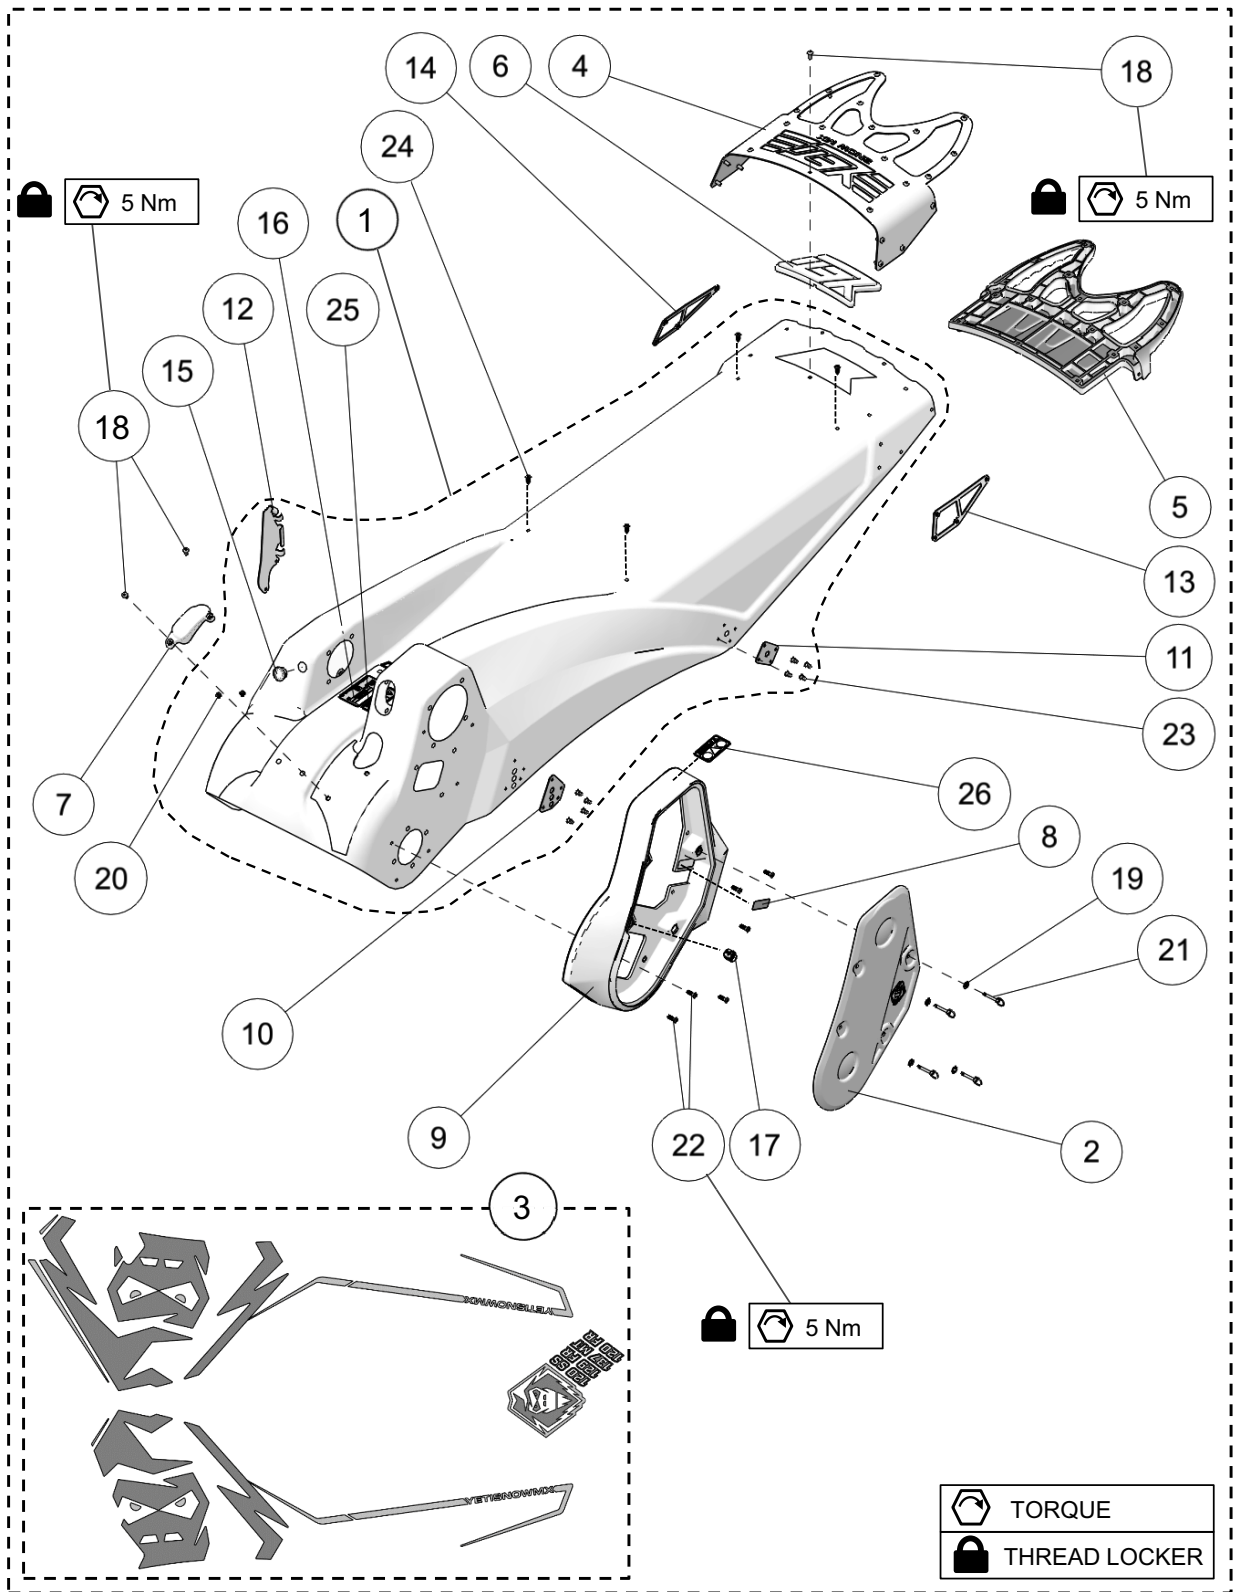

ITEM	PART #	DESCRIPTION	QTY
		YETI SNOWMX MY2022 :: CHASSIS ASSEMBLY - 120FR - 129FR - 137MT	
1	YACH3929	CHASSIS ASSEMBLY	1
2	YPCH1107CL	SYNCRODRIVE COVER - CLEAR	1
3-A	YADC3354BL	DECAL, YETI SNOWMX 2022, BLUE	1
3-B	YADC3354GN	DECAL, YETI SNOWMX 2022, GREEN	1
3-C	YADC3354OR	DECAL, YETI SNOWMX 2022, ORANGE	1
3-D	YADC3354RD	DECAL, YETI SNOWMX 2022, RED	1
3-E	YADC3354WT	DECAL, YETI SNOWMX 2022, WHITE	1
4	YPCH1175BK	BUMPER, FORMED PLATE - BLACK	1
5	YPCH1176	BUMPER, MOLDED HANDLE	1
6-A	YPCH1179BK	BUMPER, YETI INSERT - BLACK	1
6-B	YPCH1179BL	BUMPER, YETI INSERT - BLUE	1
6-C	YPCH1179GN	BUMPER, YETI INSERT - GREEN	1
6-D	YPCH1179OR	BUMPER, YETI INSERT - ORANGE	1
6-E	YPCH1179RD	BUMPER, YETI INSERT - RED	1
6-F	YPCH1179WT	BUMPER, YETI INSERT - WHITE	1
7	YPCH1578	CHAIN SLIDER	1
8	YPCH1643	DECAL, SYNCRODRIVE DEFLECTION	1
9	YPCH3353	BELT DEFLECTOR, SYNCRODRIVE	1
10	YPCH2553	SUSPENSION MOUNT PLATE, FRONT M10	2
11	YPCH2554	SUSPENSION MOUNT PLATE, REAR M10	2
12	YPCH3105	BRAKE LINE PROTECTOR	1
13	YPCH3125	NUT PLATE, BUMPER, LH	1
14	YPCH3136	NUT PLATE, BUMPER, RH	1
15	YPCH3230	LOCKING PANEL PLUGS 3/4" ID	1
16	--	STICKER - SERIAL MY2022	1
17	YPHW1348	1/4 TURN RECEPTACLE	4
18	YPHW1573	HSBS, M5-0.8X12MM, 10.9, SS	26
19	YPHW1586	1/4 TURN FASTENER PUSH ON RETAINER S/S	4
20	YPHW1598	RN, M5-0.8X9.4MM, ZP	2
21	YPHW1676	1/4 TURN FASTENER, 27MM	4
22	YPHW1769	HSLs, M5-0.8X16MM, TI	6
23	YPHW2578	RIVET, 3/16", SS	16
24	YPHW3190	WEATHERSTRIP RETAINER	4
25	1083-00-0067	STICKER - DO NOT LOOSEN	1
26	1083-00-8302	STICKER - WARNING	1