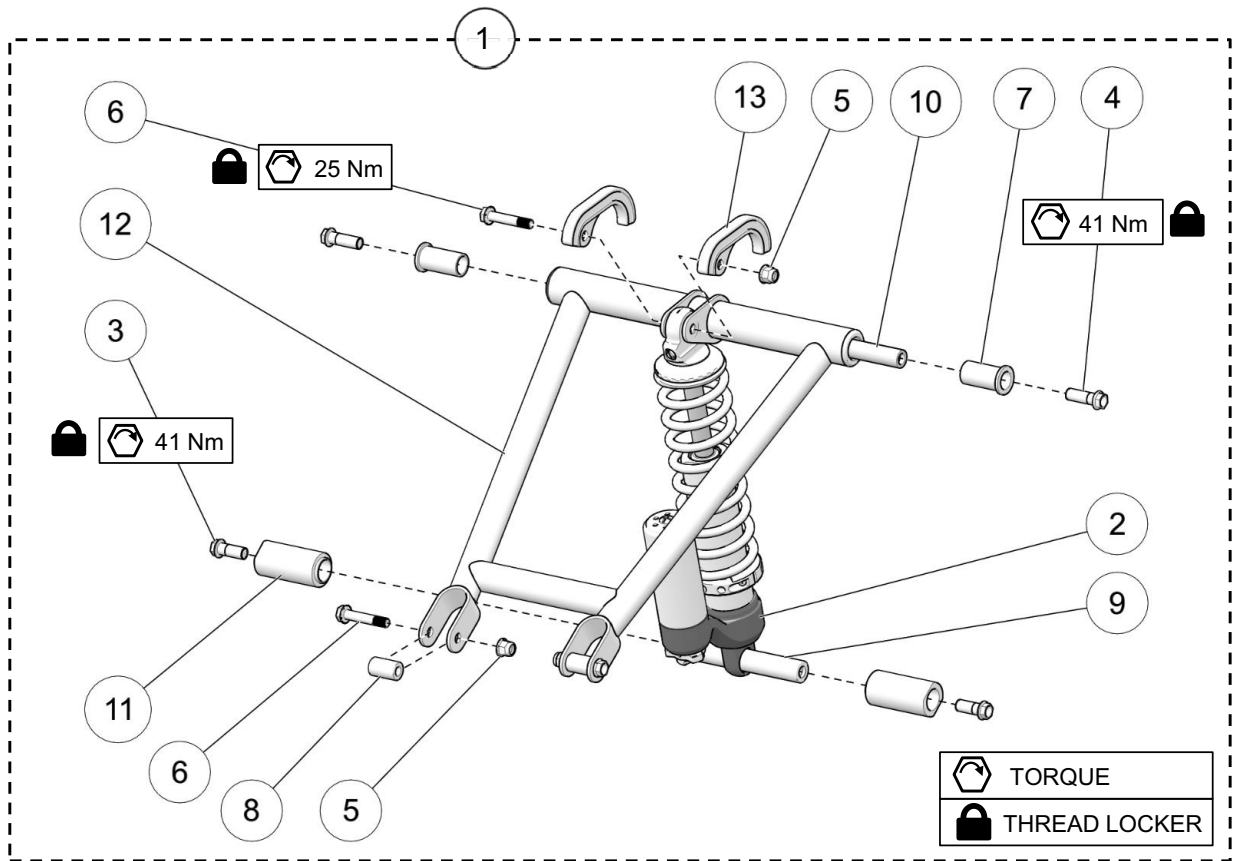

FRONT A-ARM ASSEMBLY - YETI 120SS

ITEM	PART #	DESCRIPTION	QTY
YETI SNOWMX MY2022 :: FRONT ARM ASSEMBLY - 120SS			
1	--	2022 SUSPENSION, FRONT ARM ASSEMBLY 120SS	1
2	YASU3280	SHOCK ABSORBER, FRONT - ELKA STAGE 5	1
3	YPHW1894	HFCS, M10-1.25X25MM, TI	2
4	YPHW2712	HFCS, M10-1.25X30MM, TI	2
5	YPHW3211	FNN, M8-1.25, TI	3
6	YPHW3245	HFCS, M8-1.25X43MM, TI	3
7	YPSU1369	FRONT ARM, UPPER NYLON BUSHING	2
8	YPSU1371	FRONT ARM LOWER PIN, HARD ANODIZE	2
9	YPSU2380CL	LOWER SHOCK SHAFT SS, TI	1
10	YPSU2498	SUSPENSION FRONT ARM SHAFT SS, TI, HA	1
11	YPSU3263	SHOCK HEAD SPACER	2
12	YPSU3301	YETI FRONT ARM, RACING, 312MM	1
13	YPSU3315	A-ARM PROTECTOR	2