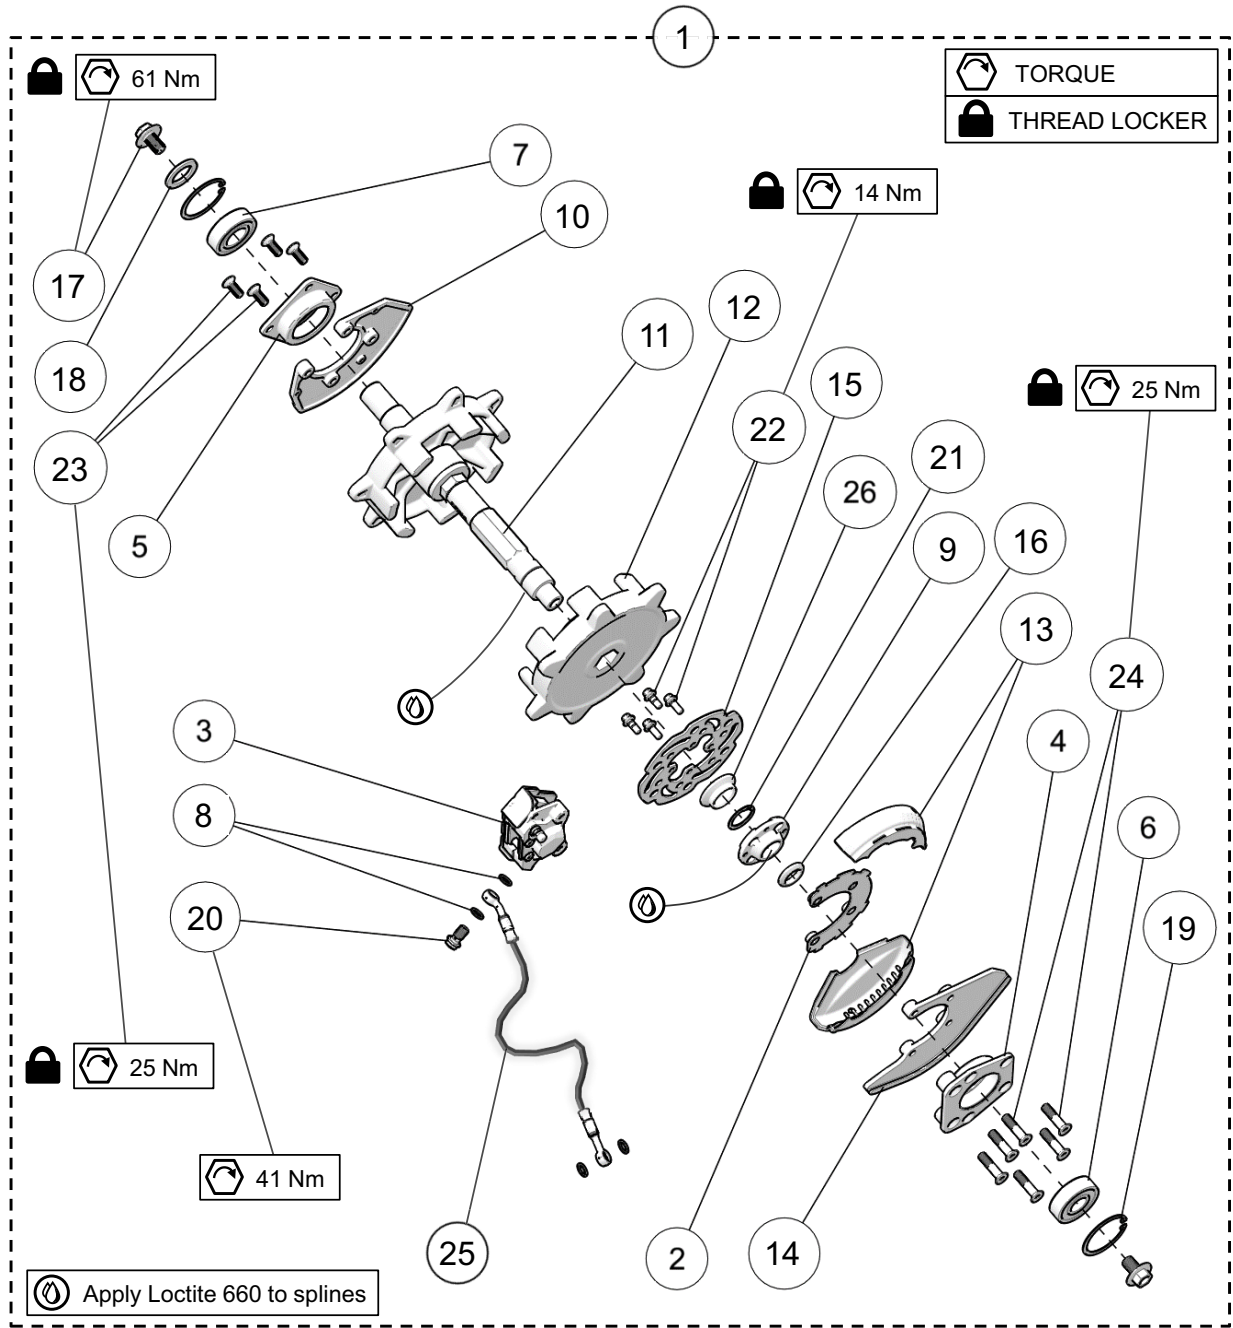

DRIVE SHAFT ASSEMBLY - YETI 120SS

ITEM	PART #	DESCRIPTION	QTY
YETI SNOWMX MY2022 :: DRIVE SHAFT ASSEMBLY - 120SS			
1	--	DRIVE SHAFT ASSEMBLY, 120SS	1
2	YADR3029	DISK BRAKE GUARD W/PEMS ASS'Y	1
3	YADR3201	BRAKE CALIPER ASSEMBLY	1
4	YPDR1040CL	BEARING HOLDER, BRAKE SIDE - CLEAR	1
5	YPDR1049BK	BEARING HOLDER, DRIVE SHAFT, LH - BLACK	1
6	YPDR1259	6304 BEARING	1
7	YPDR1260	6205 BEARING	1
8	YPDR1564	COPPER WASHER, BRAKE SYSTEM	4
9	YPDR1976	HUB, BRAKE ROTOR	1
10	YPDR2109CL	NUT PLATE, DRIVE - CLEAR	1
11	YPDR2318	DRIVE SHAFT, 1 1/16" HEX, NARROW, TI	1
12	YPDR3003	SPROCKET 7T, 2.86 PITCH, INT/EXT	2
13	YPDR3004	BRAKE SHIELD COVER	2
14	YPDR3027	NUT PLATE, BRAKE - CLEAR	1
15	YPDR3089	BRAKE ROTOR	1
16	YPDR3259	SPACER, BRAKE HUB - SS	1
17	YPHW1034	HFCS, M12-1.25X20MM, TI	2
18	YPHW1057	W, 1.50X1.0X0.125, SS	1
19	YPHW1282	IRR, 2.00"	2
20	YPHW1844	BANJO BOLT, M10-1.25X18MM, TI	1
21	YPHW3127	ERR, 1-1/16" (INVERTED)	1
22	1035-06-A016	HFCS, M6-1.0X16MM, 10.9, ZP, TL, IFI536	4
23	1049-08-1020	HSFS, M8-1.25X20MM, TI	4
24	1049-08-1035	HSFS, M8-1.25X35MM, TI	6
25	1086-00-9185	78" BRAKE LINE	1
26	1093-00-7025	SEAL - WHEEL UTV	1