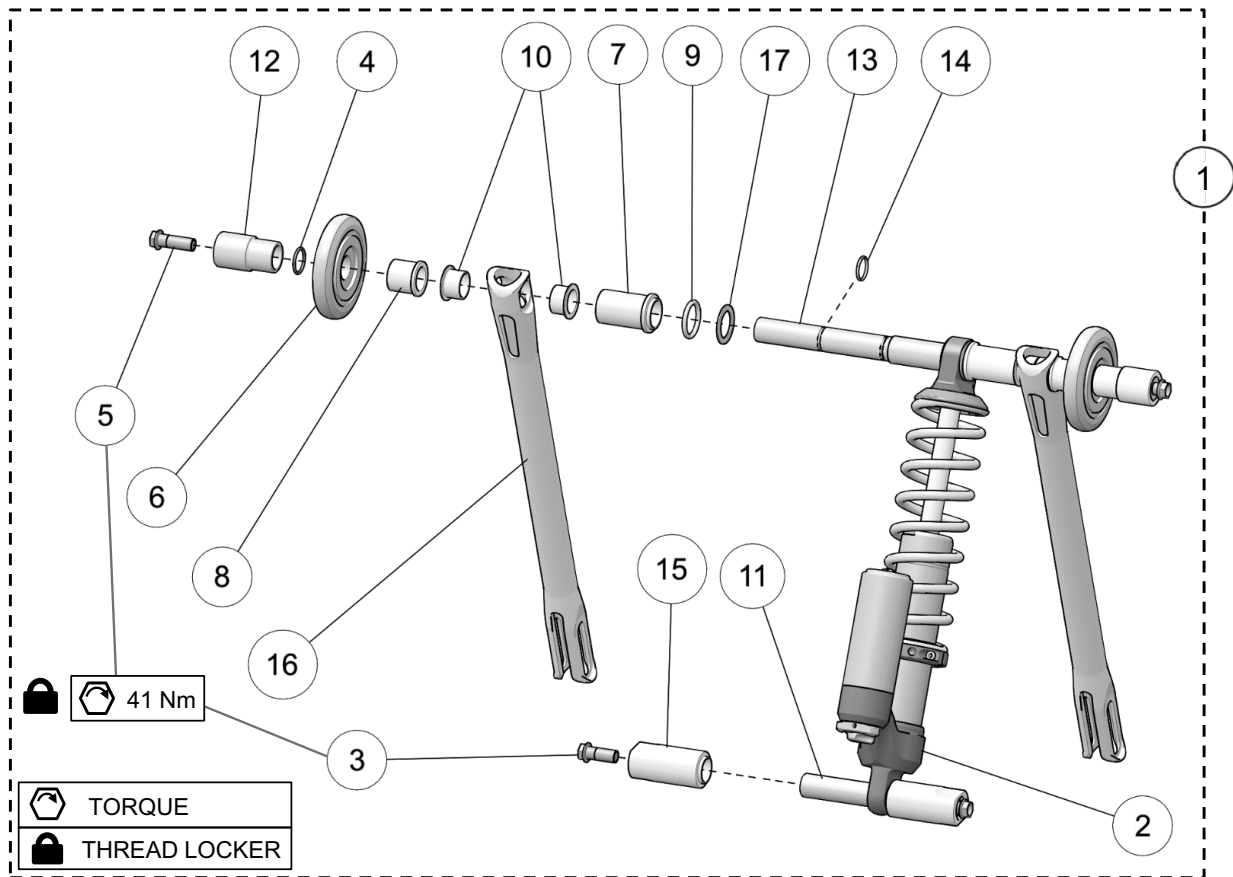

REAR A-ARM ASSEMBLY - YETI 120FR / 129FR / 137MT

ITEM	PART #	DESCRIPTION	QTY
		YETI SNOWMX MY2022 :: REAR ARM ASSEMBLY - 120FR / 129FR / 137MT	
1	--	2022 SUSPENSION, REAR ARM ASSY, 120FR / 129FR /137MT	1
2-A	YASU3291	SHOCK ABSORBER, REAR - ELKA STAGE 5	1
2-B	YASU3351	SHOCK ABSORBER, REAR - ELKA STAGE 3	1
3	YPHW1894	HFCS, M10-1.25X25MM, TI	2
4	YPHW1987	O-RING (#018)	2
5	YPHW2712	HFCS, M10-1.25X30MM, TI	2
6	YPSU1217	WHEEL 3.350"	2
7	YPSU1381	REAR SHAFT INNER PLASTIC SHOCK SPACERS	2
8	YPSU1382	REAR SHAFT MIDDLE PLASTIC SPACER	2
9	YPSU1384	UPPER SHAFT, INNER O-RING SEAL	2
10	YPSU1387	REACTOR NYLON BUSHING, UPPER SHAFT	4
11	YPSU2380CL	LOWER SHOCK SHAFT SS, TI	1
12	YPSU3152	BUSHING, SUSPENSION, SHORT	2
13	YPSU3154	UPPER REAR SHAFT, X-MODEL	1
14	YPSU3156	O-RING 1/16, 9/16 ID, 11/16 OD	2
15	YPSU3263	SHOCK HEAD SPACER	2
16	YPSU3268	REACTOR ARM, ALUMINUM	2
17	YPSU3917	PLASTIC SPACER	2