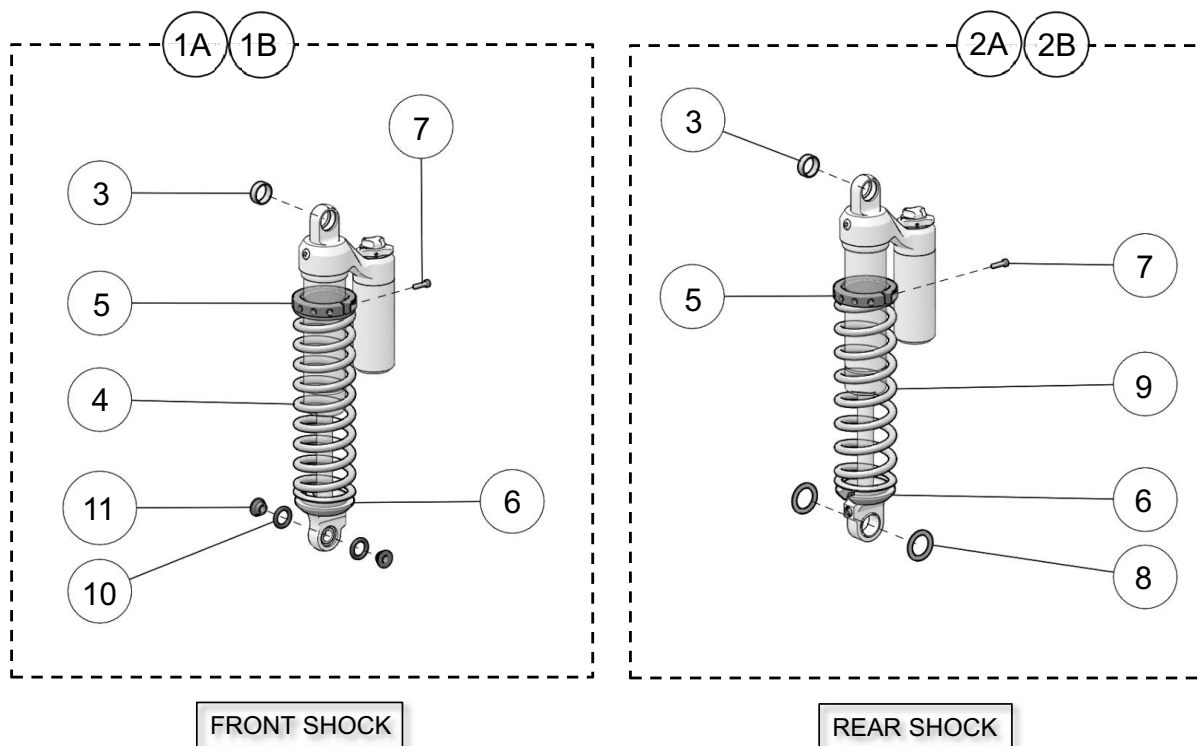

SHOCK ABSORBER PARTS

ITEM	PART #	DESCRIPTION	QTY
YETI SNOWMX MY2022 :: SHOCK ABSORBER PARTS			
1A	YASU3352	SHOCK ABSORBER, FRONT - ELKA STAGE 3	1
1B	YASU3280	SHOCK ABSORBER, FRONT - ELKA STAGE 5	1
2A	YASU3351	SHOCK ABSORBER, REAR - ELKA STAGE 3	1
2B	YASU3291	SHOCK ABSORBER, REAR - ELKA STAGE 5	1
3	YPSU3251	SHOCK HEAD SLEEVE BEARING	2
4	YPSU3254	MAIN SPRING, FRONT SHOCK	1
5	YPSU3910	PRELOAD RING	1
6	YPSU3911	SPRING CLIP	1
7	YPSU3915	RING BOLT	1
8	YPSU3917	PLASTIC SPACER	2
9	YPSU3921	MAIN SPRING, REAR SHOCK	1
10	YPSU3926	O-RING	2
11	YPSU3927	SPACER	2