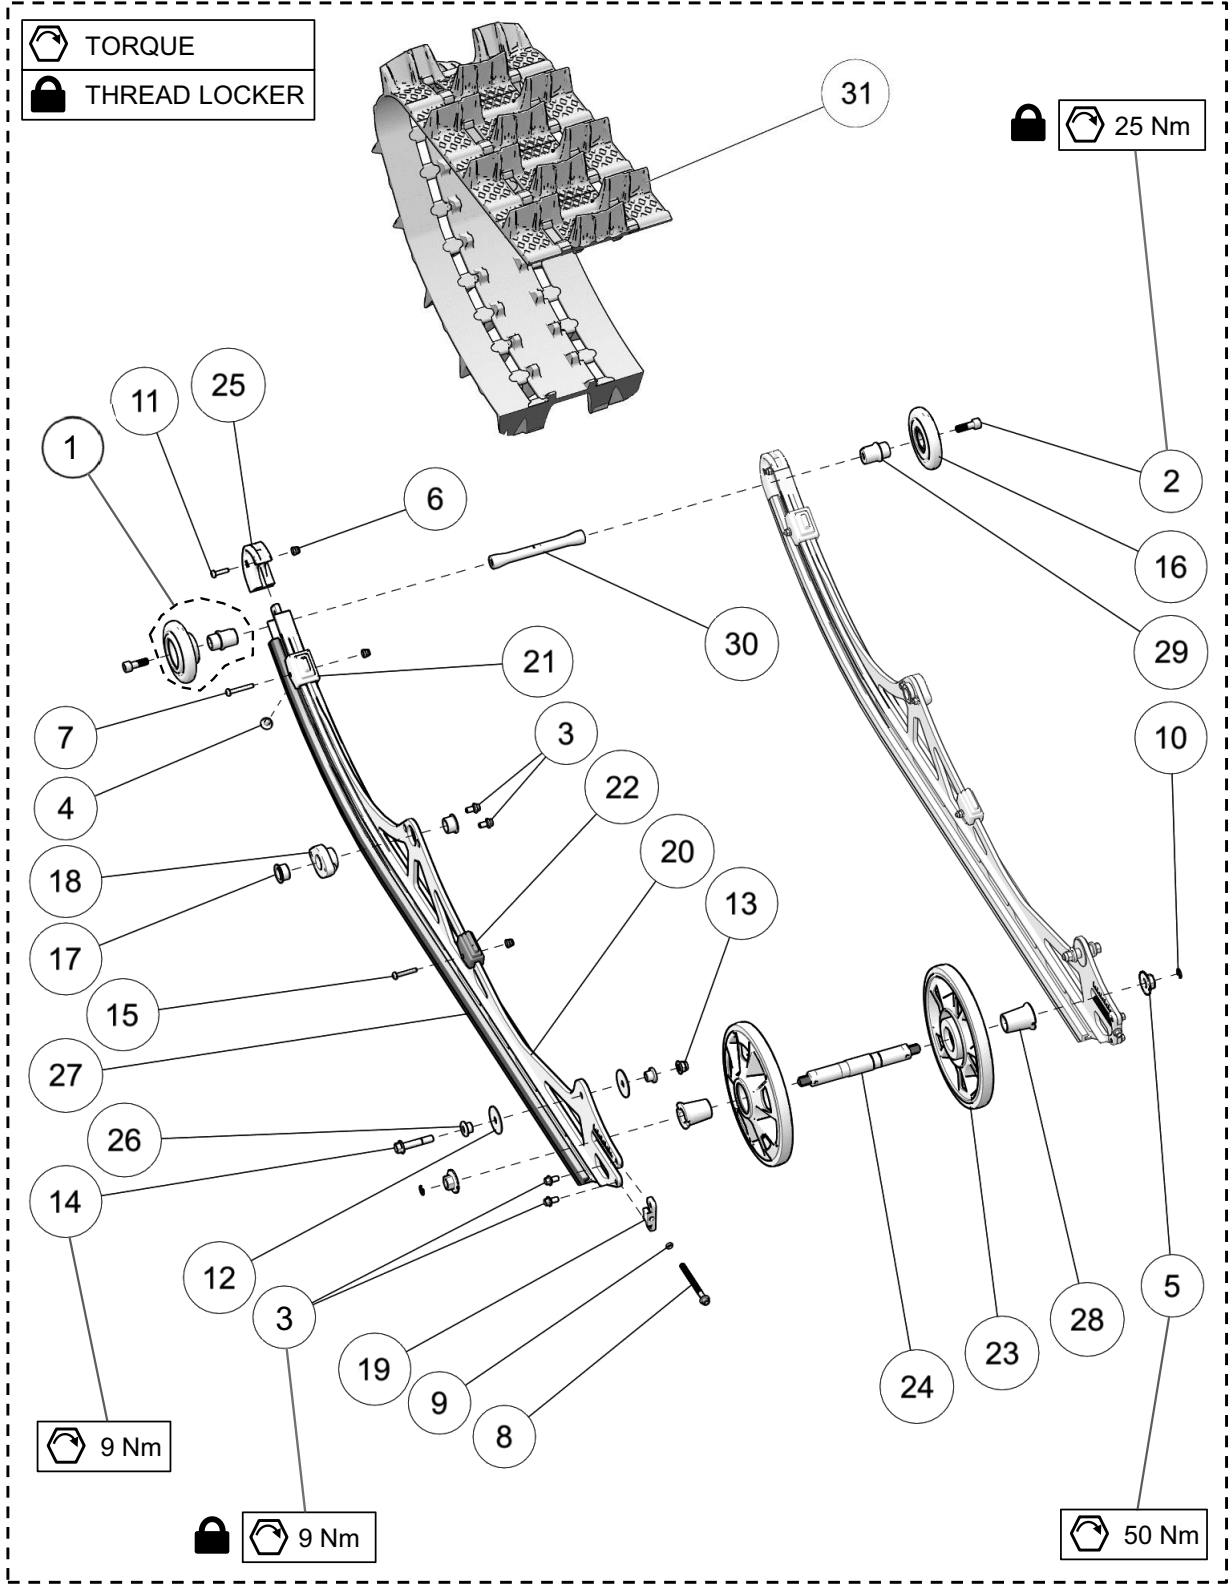

ITEM	PART #	DESCRIPTION	QTY
		YETI SNOWMX MY2022 :: RAIL ASS'Y, TRACK - 120FR / 129FR / 137MT	
1	YASU3253	ANTI STAB WHEEL ASSEMBLY	2
2	YPHW1008	HFCS, M8-1.25X20MM, TI	2
3	YPHW1067	HFCS, M6-1.0X12MM, TI	8
4	YPHW1254	PHILLIPS SCREW M6-0.3-1.81X16MM	2
5	YPHW1361	HN, M12-1.5, TI, REAR AXLE OUTER	2
6	YPHW1597	FNN, M5-0.8, 8, ZP	6
7	YPHW1617	HSBS, M5-0.8X35MM, SS	2
8	YPHW1640	HFCS, M6-1.0X75MM, TI	2
9	YPHW1695	O-RING (# 009)	2
10	YPHW1928	E CLIP, 5/16", SS	2
11	YPHW2265	HSBS, M5-0.8X20MM, 10.9, ZP	2
12	YPHW2366	WASHER, 1.50X0.315X0.062, PLASTIC	4
13	YPHW3211	FNN, M8-1.25, TI	2
14	YPHW3245	HFCS, M8-1.25X45, TI	2
15	YPHW3296	HSBS, M5-0.8X25MM, SS	2
16	YPSU1217	WHEEL 3.350"	2
17	YPSU1370	FRONT ARM, LOWER NYLON BUSHING	4
18	YPSU1806BK	MOUNT, FRONT ARM - BLACK	2
19	YPSU1808BK	PLATE, REAR AXLE ADJUSTER - BLACK	2
20-A1	YPSU1829BK	ALUMINUM RAIL, 129" - BLACK	2
20-A2	YPSU1829BL	ALUMINUM RAIL, 129" - BLUE	2
20-A3	YPSU1829CL	ALUMINUM RAIL, 129" - CLEAR	2
20-A4	YPSU1829GN	ALUMINUM RAIL, 129" - GREEN	2
20-A5	YPSU1829OR	ALUMINUM RAIL, 129" - ORANGE	2
20-A6	YPSU1829RD	ALUMINUM RAIL, 129" - RED	2
20-B1	YPSU1837BK	ALUMINUM RAIL, 137" - BLACK	2
20-B2	YPSU1837BL	ALUMINUM RAIL, 137" - BLUE	2
20-B3	YPSU1837CL	ALUMINUM RAIL, 137" - CLEAR	2
20-B4	YPSU1837GN	ALUMINUM RAIL, 137" - GREEN	2
20-B5	YPSU1837OR	ALUMINUM RAIL, 137" - ORANGE	2
20-B6	YPSU1837RD	ALUMINUM RAIL, 137" - RED	2
20-C1	YPSU2650BK	ALUMINUM RAIL, 120" - BLACK	2
20-C2	YPSU2650BL	ALUMINUM RAIL, 120" - BLUE	2
20-C3	YPSU2650CL	ALUMINUM RAIL, 120" - CLEAR	2
20-C4	YPSU2650GN	ALUMINUM RAIL, 120" - GREEN	2
20-C5	YPSU2650OR	ALUMINUM RAIL, 120" - ORANGE	2
20-C6	YPSU2650RD	ALUMINUM RAIL, 120" - RED	2
21	YPSU1877	BUMPER, FRONT BOTTOMING	2
22	YPSU1878	BUMPER, REAR BOTTOMING	2
23	YPSU1901	WHEEL 200MM	2
24	YPSU2361BK	SUSPENSION REAR AXLE 5.5" SS - BLACK	1
25	YPSU2443	RAIL TIP, LOW PROFILE	2
26	YPSU3207	REACTOR ARM T-BUSHING	4
27-A	YPSU3221	GRAPHITE SLIDE 47", 129" RAIL	2
27-B	YPSU3222	GRAPHITE SLIDE 51.5", 137" RAIL	2
27-C	YPSU3223	GRAPHITE SLIDE, 120" RAIL	2
28	YPSU3246	REAR AXLE COLLAR, 1.40"	2
29	YPSU3250	ANTI STAB, BEARING HOLDER	2
30	YPSU3257	SHAFT, RAIL CROSS TIES SS - BLACK	1
31-A	1093-00-9429	TRACK - YETI 137 MT (9429S)	1
31-B	1093-00-9443	TRACK - YETI 129 FR (9443S)	1
31-C	1093-00-9444	TRACK - YETI 120 FR (9444S)	1