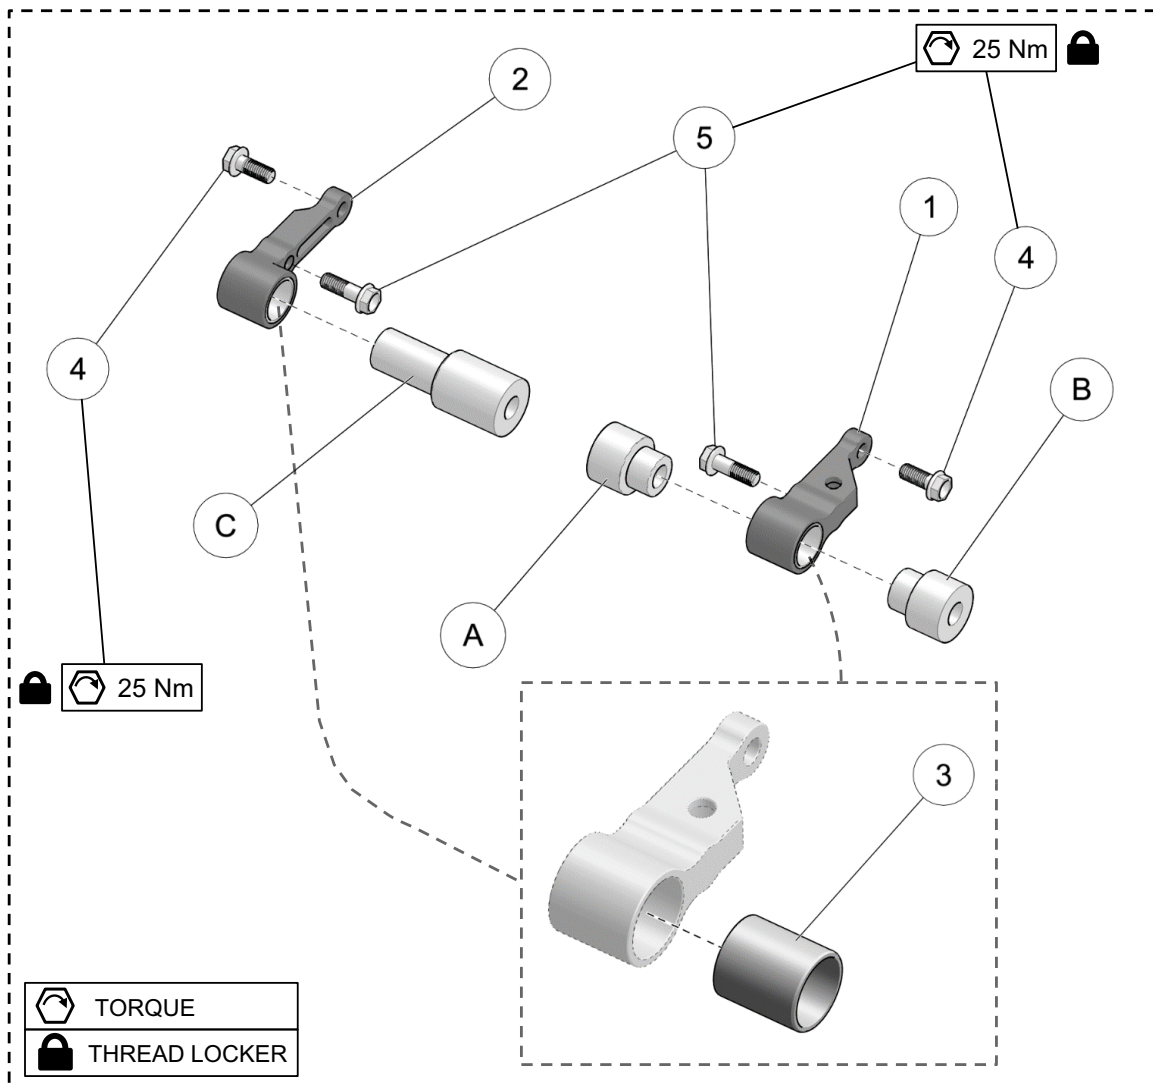

FITMENT PARTS - YETI 120FR / 129FR / 137MT

ITEM	PART #	DESCRIPTION	QTY
YETI SNOWMX MY2022 :: FITMENT PARTS - 120FR / 129FR / 137MT			
1	YAAK3211	S-KIT - FITMENT PARTS	1
2	YAAC1986	TOOL, BIKE MOUNT INSTALLATION	1
3	YDIN9022	USER MANUAL YETI	1
4	YPAC3030	S-KIT - TOOLS AND MANUAL ELKA	1
5	YPAC3318	SOFT STRUT TOOL	1
6	YPBM1748	CHAIN PROTECTOR, BIKE ADAPTER	1
7	YPDR1682	D.I.D. 62 LINK CHAIN 520	1
8	YPDR1792	BELT, MITSUBOSHI GIGA TORQUE 896MMX28MM,	1
9	YPHW1595	SOCKET, ECCENTRIC NUT, 22MM-19MM	1
10	YPHW1798	SPRING, CHAIN TENSIONER - HEAVY (RED STR)	1

FITMENT PARTS - YETI 120SS

ITEM	PART #	DESCRIPTION	QTY
YETI SNOWMX MY2022 :: FITMENT PARTS - 120SS			
1	YAAK3090	S-KIT - FITMENT PARTS - 120SS	1
2	YAAC1986	TOOL, BIKE MOUNT INSTALLATION	1
3	YDIN9022	USER MANUAL YETI	1
4	YPAC1710	SYRINGE, 60MM CATHETER TIP	1
5	YPAC3030	S-KIT - TOOLS AND MANUAL ELKA	1
6	YPAC3318	SOFT STRUT TOOL	1
7	YPBM1748	CHAIN PROTECTOR, BIKE ADAPTER	1
8	YPDR1682	D.I.D. 62 LINK CHAIN 520	1
9	YPDR1792	BELT, MITSUBOSHI GIGA TORQUE 896MMX28MM,	1
10	YPDR1843	HOSE, BRAKE LINE BLEEDING	1
11	YPHW1595	SOCKET, ECCENTRIC NUT, 22MM-19MM	1
12	YPHW1683	RUBBER GROMMET 3/8"ID X 1/2"OD X 1/8"TK	1
13	YPHW1798	SPRING, CHAIN TENSIONER - HEAVY (RED STR)	1

SOFT STRUT ASSEMBLY

ITEM	PART #	DESCRIPTION	QTY
YETI SNOWMX MY2022 :: SOFT STRUT ASSEMBLY			
1	1047-16-1065	ROD END, M16-1.5X65, ASSY	1
2	YPSU3208	SOFT STRUT EYELET BUSHING	2
3	YPSU3240	SOFT STRUT, ASSEMBLY	1
4	YPSU3244	BEARING GE12UK	2
5	YPSU3249	RETAINING RING R4000-87ZP	2
6	YPSU3934	SOFT STRUT, BUSHING	1
BIKE SPECIFIC SOFT STRUT ASSEMBLY PARTS * SEE YETISNOWMX.CA/YETIVERTER *			
A	--	T-BUSHING, ANTI-ROTATION	1