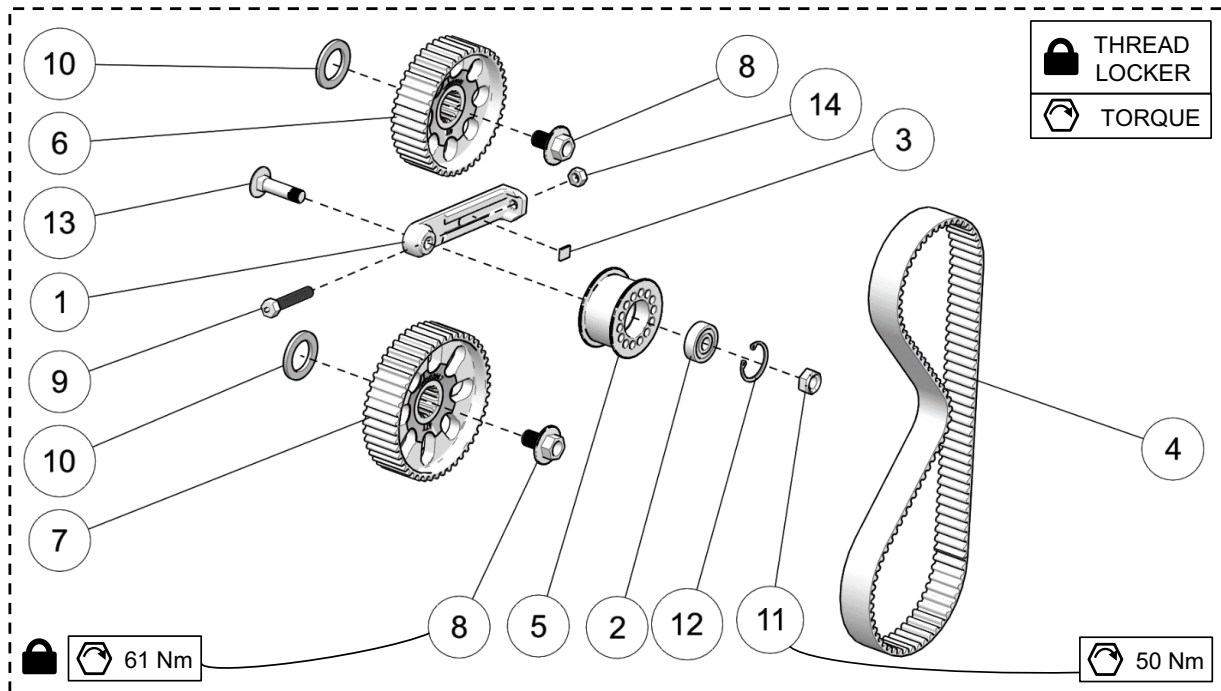

SYNCRDRIVE ASSEMBLY

ITEM	PART #	DESCRIPTION	QTY
YETI SNOWMX MY2022 :: SYNCRDRIVE ASSEMBLY			
1	YPDR1319CL	SYNCRDRIVE BELT TENSIONER - CLEAR	1
2	YPDR1566	6200 BEARING	1
3	YPDR1615	BELT DEFLECTION GAUGE	1
4	YPDR1792	BELT, MITSUBOSHI GIGA TORQUE 896MMX28MM WIDE	1
5	YPDR1838BK	IDLER WHEEL 2" FLANGED, 28MM - BLACK	1
6-A	YPDR2141BK	GEARS, SYNCRDRIVE 28MM 41T - BLACK	1
6-B	YPDR2141BL	GEARS, SYNCRDRIVE 28MM 41T - BLUE	1
6-C	YPDR2141CL	GEARS, SYNCRDRIVE 28MM 41T - CLEAR	1
6-D	YPDR2141GN	GEARS, SYNCRDRIVE 28MM 41T - GREEN	1
6-E	YPDR2141OR	GEARS, SYNCRDRIVE 28MM 41T - ORANGE	1
6-F	YPDR2141RD	GEARS, SYNCRDRIVE 28MM 41T - RED	1
7-A	YPDR2147BK	GEARS, SYNCRDRIVE 28MM 47T - BLACK	1
7-B	YPDR2147BL	GEARS, SYNCRDRIVE 28MM 47T - BLUE	1
7-C	YPDR2147CL	GEARS, SYNCRDRIVE 28MM 47T - CLEAR	1
7-D	YPDR2147GN	GEARS, SYNCRDRIVE 28MM 47T - GREEN	1
7-E	YPDR2147OR	GEARS, SYNCRDRIVE 28MM 47T - ORANGE	1
7-F	YPDR2147RD	GEARS, SYNCRDRIVE 28MM 47T - RED	1
8	YPHW1034	HFCS, M12-1.25X20MM, TI	2
9	YPHW1043	HCS, M8-1.25X45MM, TI	1
10	YPHW1057	W, 1.50X1.0X0.125, SS	2
11	YPHW1059	SLN, M10-1.25, TI	1
12	YPHW1418	IRR, 1-1/8	1
13	YPHW1591	CB, M10-1.25X45MM CARRIAGE, TI	1
14	YPHW1760	HN, M8-1.25, 8, ZP, 12MM HEAD, JIS	1