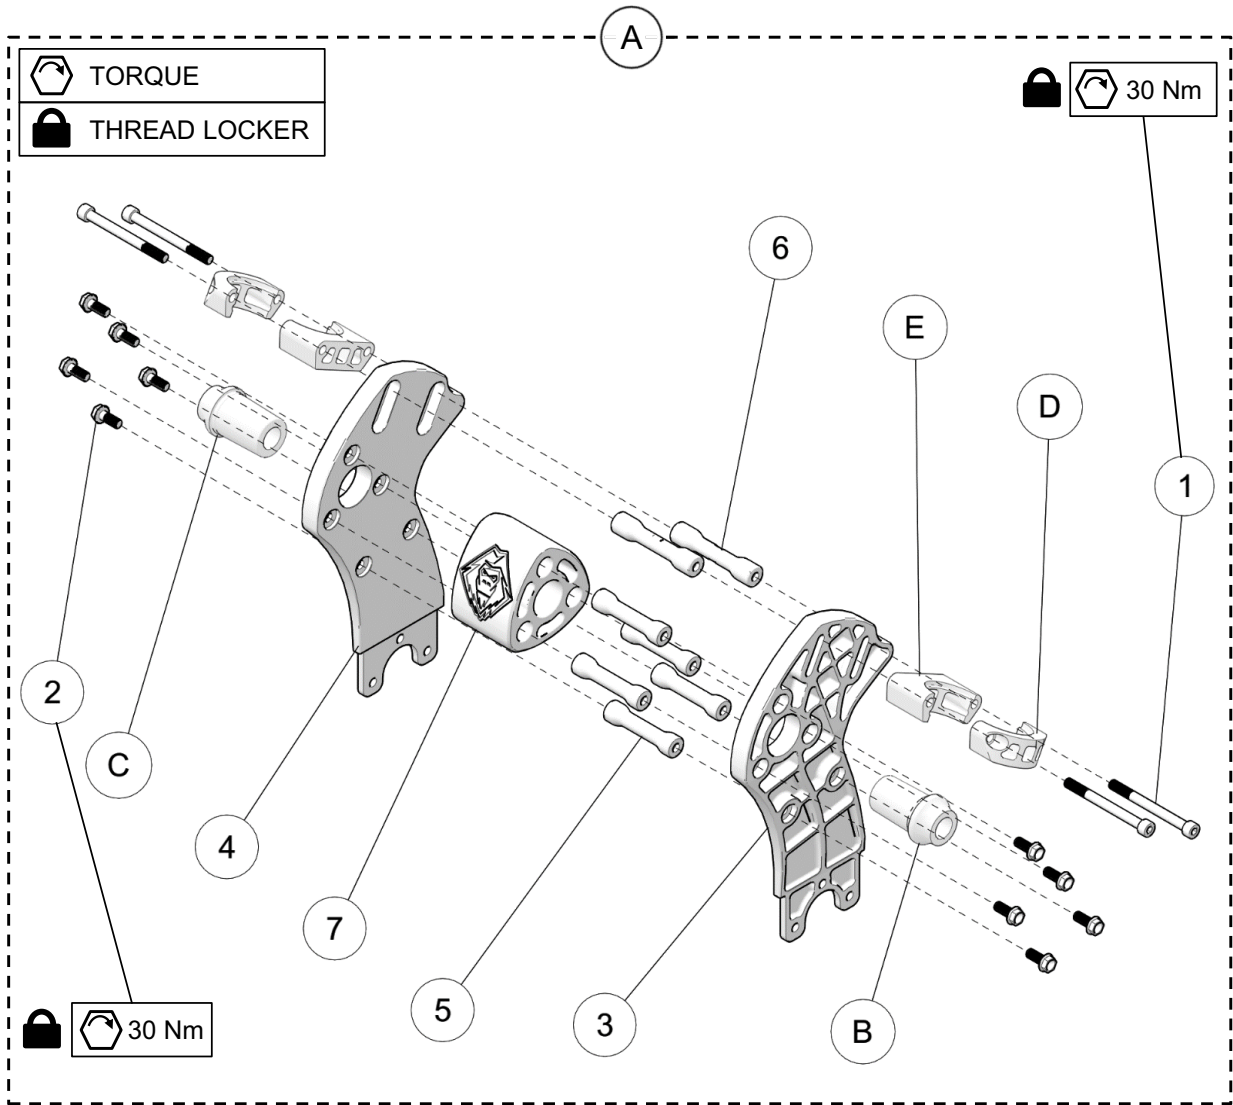

ITEM	PART #	DESCRIPTION	QTY
YETI SNOWMX MY2022 :: SKI ASSEMBLY			
1-A	YASK3326BK	SKI ASSEMBLY, YETI - BLACK	1
1-B	YASK3326BL	SKI ASSEMBLY, YETI - BLUE	1
1-C	YASK3326GN	SKI ASSEMBLY, YETI - GREEN	1
1-D	YASK3326OR	SKI ASSEMBLY, YETI - ORANGE	1
1-E	YASK3326RD	SKI ASSEMBLY, YETI - RED	1
1-F	YASK3326WT	SKI ASSEMBLY, YETI - WHITE	1
2	YPHW1001	HFCS, M8-1.25X20MM, TI	6
3	YPHW1030	HFCS, M6-1.0X55MM, TI	2
4	YPHW1059	SLN, M10-1.25, TI	1
5	YPHW1063	FNLN, M6-1.0, TI	2
6	YPHW1599	HFCS, M10-1.25X110, TI	1
7	YPHW1611	PLAIN BEARING, IGLIDE, 18X16X17	2
8	YPHW2628	HFCS, M8-1.25X16, TI	2
9	YPHW3245	HFCS, M8-1.25X45, TI	2
10	YPSK1171	BUMPER RUBBER SKI, YETI ASM	1
11	YPSK1172	BUSHING ASM, SKI PIVOT - HARD ANODIZED	1
12-A	YPSK1195BK	SKI HANDLE - BLACK	1
12-B	YPSK1195BL	SKI HANDLE - BLUE	1
12-C	YPSK1195GN	SKI HANDLE - GREEN	1
12-D	YPSK1195OR	SKI HANDLE - ORANGE	1
12-E	YPSK1195RD	SKI HANDLE - RED	1
12-F	YPSK1195WT	SKI HANDLE - WHITE	1
13	YPSK1823	SKI, OUTSIDE RUNNER	2
14	YPSK1904	PLATE, SKI BUMPER, TI	1
15	YPSK2448CL	SKI RECEIVER, LIGHTEND - CLEAR	1
16-A	YPSK3002BK	SKI, BOARD - BLACK	1
16-B	YPSK3002BL	SKI, BOARD - BLUE	1
16-C	YPSK3002GN	SKI, BOARD - GREEN	1
16-D	YPSK3002OR	SKI, BOARD - ORANGE	1
16-E	YPSK3002RD	SKI, BOARD - RED	1
16-F	YPSK3002WT	SKI, BOARD - WHITE	1
17	YPSK3003	SKAG	1
18	YPSK3031	SKAG WASHER	1
19	YPSP1430CL	SPINDLE HALF BLOCK, BLADE 1/4" - CLEAR	2
20	YPSP2511	BEARING SLEEVE Q2	2
21	YPSP3309	MIDDLE SPINDLE SPACER	1
22	1074-08-0001	FNN, M8-1.25, 8, ZP, DIN6926	3
23	1430-06-X016	RWHS, 6X16, TX, ZP	4

SPINDLE ASSEMBLY