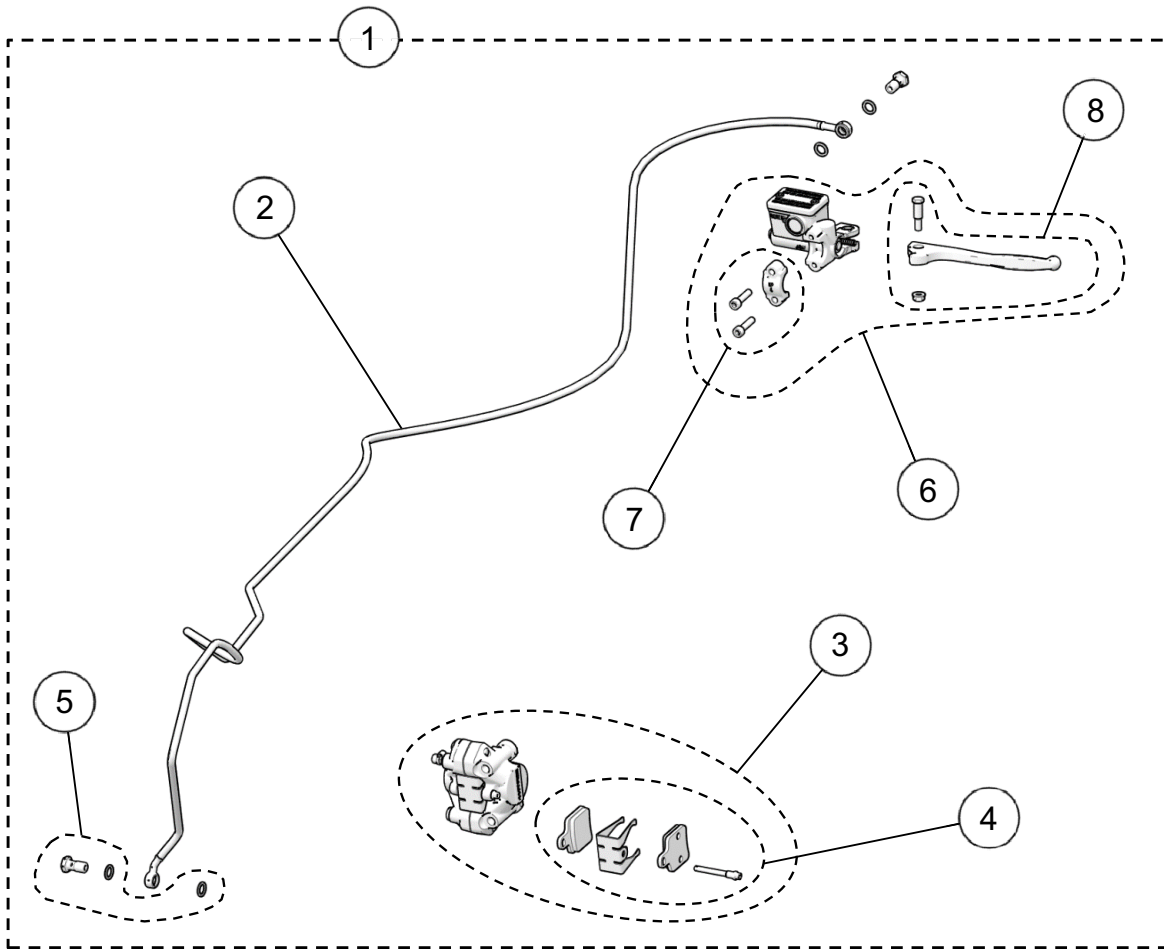

BRAKE SYSTEM ASSEMBLY - YETI 120FR / 129FR / 137MT

ITEM	PART #	DESCRIPTION	QTY
YETI SNOWMX MY2022 :: BRAKE SYSTEM ASSY			
1	1086-00-9073	BRAKE, SYSTEM ASSY, 78"	1
2	1086-00-9185	BRAKE LINE ASS'Y, 1847 MM / CONDUITE FREIN ASS., 1847 MM	1
3	7086-00-9010	S-KIT, BRAKE CALIPER / S-KIT, ÉTRIER DE FREIN	1
4	7086-00-9011	S-KIT, BREAK PADS / S-KIT, PLAQUETTES DE FREIN	1
5	7086-00-9013	S-KIT, BRAKE LINE FASTENERS / QUINCAILLERIE SYSTÈME FREIN	2
6	7086-00-9017	S-KIT, MASTER CYLINDER - RH / S-KIT, MAÎTRE CYLINDRE, DR	1
7	7086-00-9025	S-KIT, MASTER CYLINDER, CLAMP/ SYSTÈME FREIN, BRIDE	1
8	7086-00-9033	S-KIT, BRAKE LEVER / LEVIER DE FREIN	1