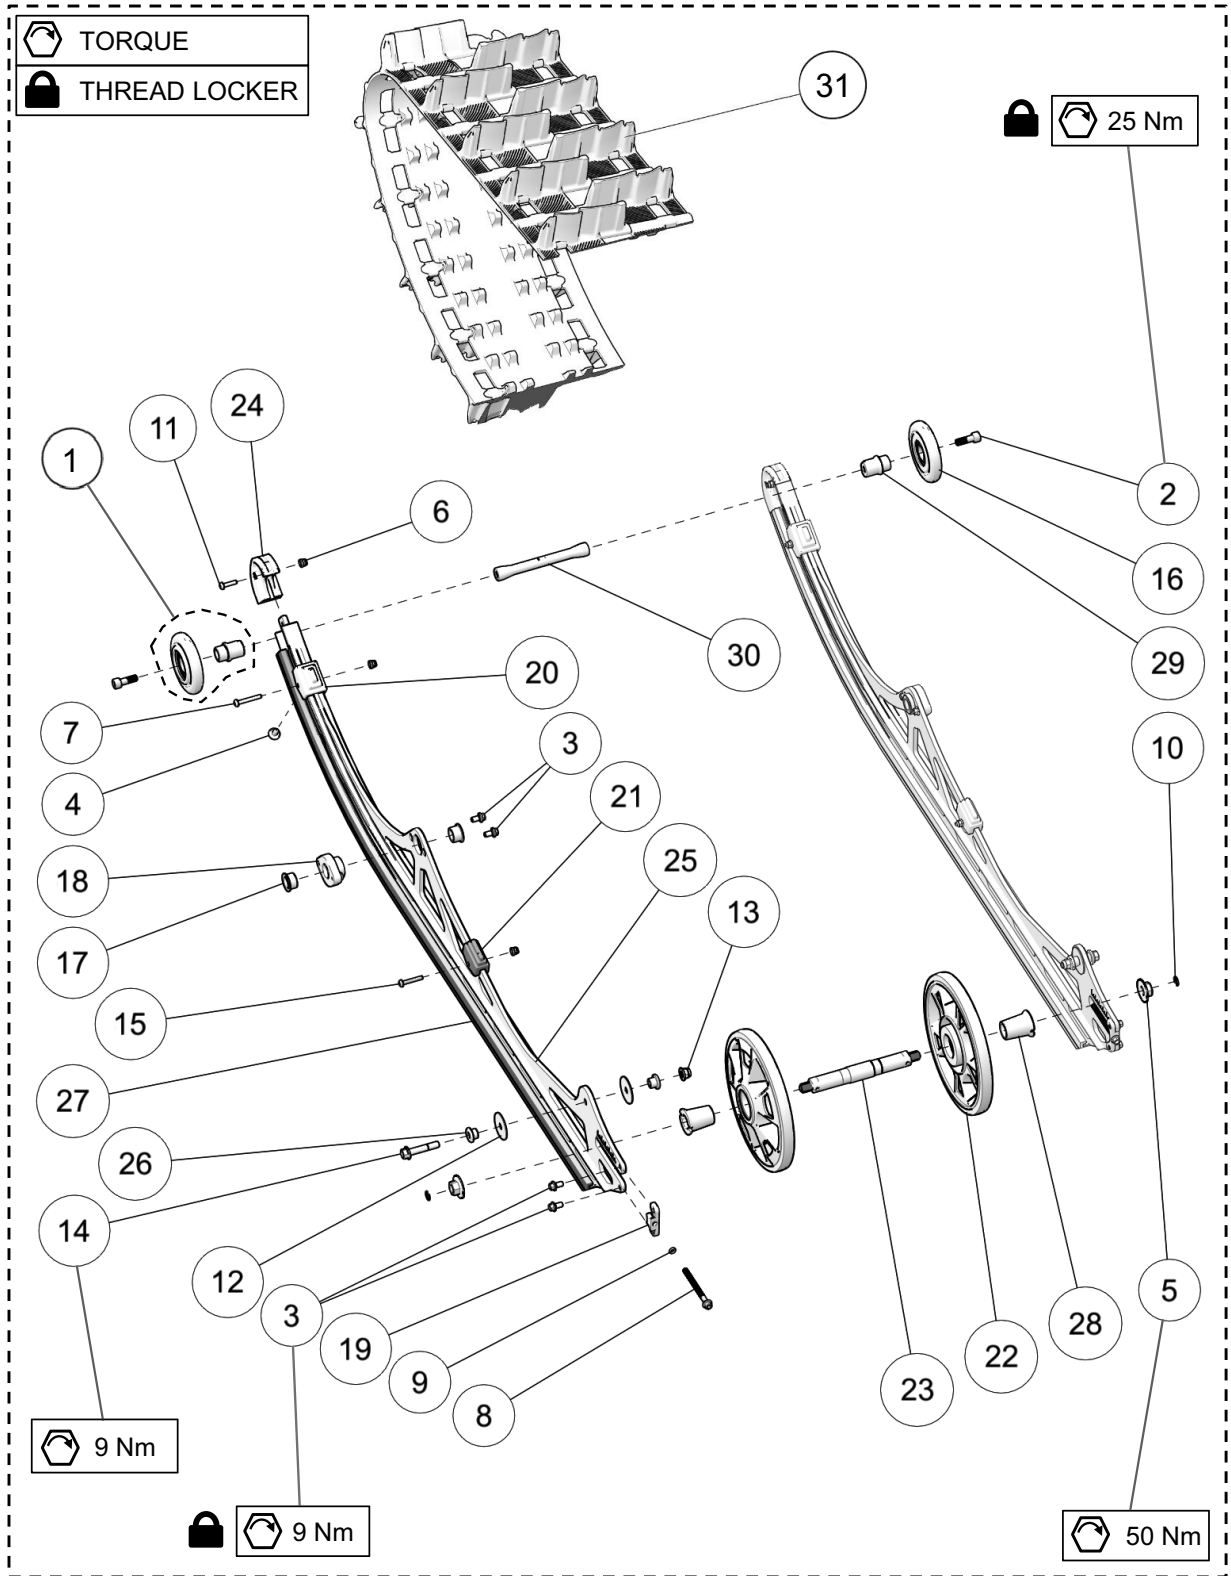

ITEM	PART #	DESCRIPTION	QTY
YETI SNOWMX MY2022 :: RAIL ASSEMBLY, TRACK - 120SS			
1	YASU3253	ANTI STAB WHEEL ASSEMBLY	2
2	YPHW1008	HSCS, M8-1.25X25MM, TI	2
3	YPHW1067	HFCS, M6-1.0X12MM, TI	8
4	YPHW1254	PHILLIPS SCREW M6-0.3-1.81X16MM	2
5	YPHW1361	HN, M12-1.5, TI, REAR AXLE OUTER	2
6	YPHW1597	FNN, M5-0.8, 8, ZP	6
7	YPHW1617	HSBS, M5-0.8X35MM, SS	2
8	YPHW1640	HFCS, M6-1.0X75MM, TI	2
9	YPHW1695	O-RING (# 009)	2
10	YPHW1928	E CLIP, 5/16", SS	2
11	YPHW2265	HSBS, M5-0.8X20MM, 10.9, ZP	2
12	YPHW2366	WASHER, 1.50X0.315X0.062, PLASTIC	4
13	YPHW3211	FNN, M8-1.25, TI	2
14	YPHW3245	HFCS, M8-1.25X45, TI	2
15	YPHW3296	HSBS, M5-0.8X30MM, SS	2
16	YPSU1217	WHEEL 3.350"	2
17	YPSU1370	FRONT ARM, LOWER NYLON BUSHING	4
18	YPSU1806BK	MOUNT, FRONT ARM - BLACK	2
19	YPSU1808BK	PLATE, REAR AXLE ADJUSTER - BLACK	2
20	YPSU1877	BUMPER, FRONT BOTTOMING	2
21	YPSU1878	BUMPER, REAR BOTTOMING	2
22	YPSU1901	WHEEL 200MM	2
23	YPSU2361BK	SUSPENSION REAR AXLE 5.5" SS - BLACK	1
24	YPSU2443	RAIL TIP, LOW PROFILE	2
25	YPSU2650BK	ALUMINUM RAIL, 120" - BLACK	2
26	YPSU3207	REACTOR ARM T-BUSHING	4
27	YPSU3223	GRAPHITE SLIDE 43", 120" RAIL	2
28	YPSU3246	REAR AXLE COLLAR	2
29	YPSU3250	ANTI STAB, BEARING HOLDER	2
30	YPSU3257	SHAFT, RAIL CROSS TIES	1
31	1093-00-9398	TRACK - YETI 120SS (9398S)	1