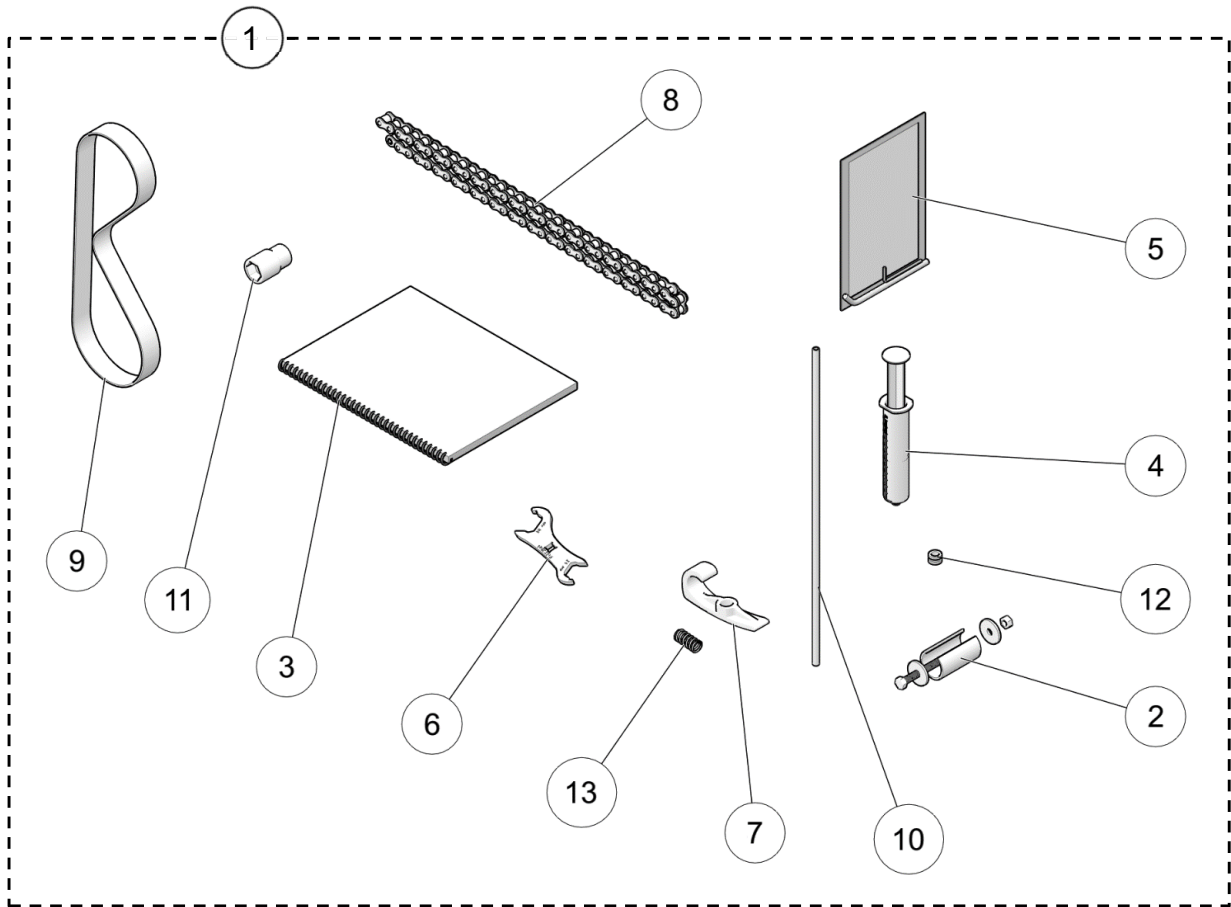

FITMENT PARTS - YETI 120SS

ITEM	PART #	DESCRIPTION	QTY
YETI SNOWMX MY2022 :: FITMENT PARTS - 120SS			
1	YAAK3090	S-KIT - FITMENT PARTS - 120SS	1
2	YAAC1986	TOOL, BIKE MOUNT INSTALLATION	1
3	YDIN9022	USER MANUAL YETI	1
4	YPAC1710	SYRINGE, 60MM CATHETER TIP	1
5	YPAC3030	S-KIT - TOOLS AND MANUAL ELKA	1
6	YPAC3318	SOFT STRUT TOOL	1
7	YPBM1748	CHAIN PROTECTOR, BIKE ADAPTER	1
8	YPDR1682	D.I.D. 62 LINK CHAIN 520	1
9	YPDR1792	BELT, MITSUBOSHI GIGA TORQUE 896MMX28MM,	1
10	YPDR1843	HOSE, BRAKE LINE BLEEDING	1
11	YPHW1595	SOCKET, ECCENTRIC NUT, 22MM-19MM	1
12	YPHW1683	RUBBER GROMMET 3/8"ID X 1/2"OD X 1/8"TK	1
13	YPHW1798	SPRING, CHAIN TENSIONER - HEAVY (RED STR)	1