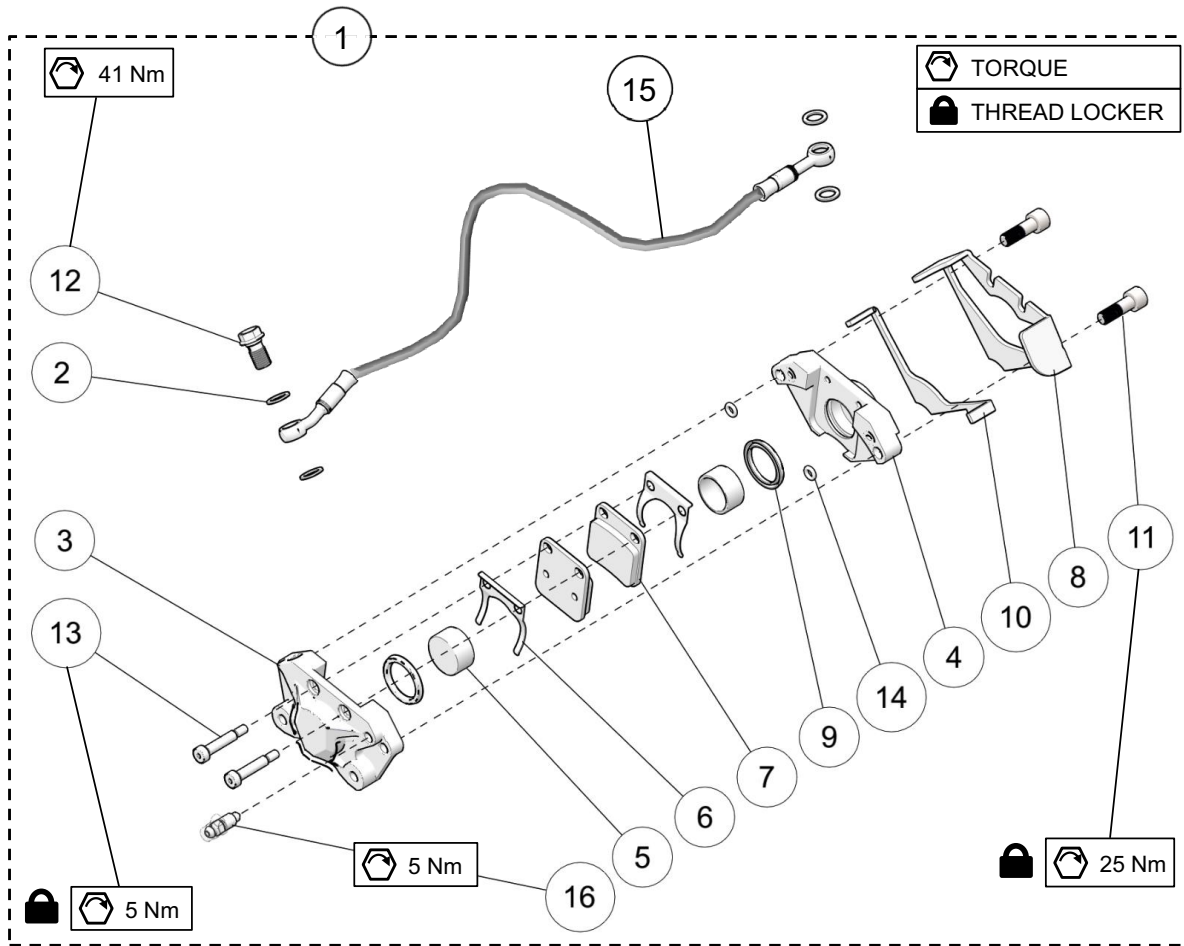

BRAKE CALIPER ASSEMBLY - YETI 120SS

ITEM	PART #	DESCRIPTION	QTY
YETI SNOWMX MY2022 :: BRAKE CALIPER ASSEMBLY - 120SS			
1	YADR3024	BRAKE CALIPER ASSEMBLY	1
2	YPDR1564	COPPER WASHER, BRAKE SYSTEM	4
3	YPDR2390	CALIPER, INNER HALF	1
4	YPDR2391	CALIPER, OUTER HALF	1
5	YPDR2392	CALIPER, PISTON	2
6	YPDR2396	SPRING, BRAKE PAD	2
7	YPDR3041	BRAKE PAD YETI, TYPE 137	2
8	YPDR3235	FOAM RUBBER BRAKE SHIELD	1
9	YPDR3238	BRAKE SEAL	2
10	YPDR3239	FOAM RUBBER BRAKE SHIELD	1
11	YPHW1008	HSCS, M8-1.25X25MM, TI	2
12	YPHW1844	BANJO BOLT, M10-1.25X18MM, TI	1
13	YPHW2397	HSSS, M5-0.8X6MMX25MM, 12.9, ZP	2
14	YPHW2398	O-RING	2
15	1086-00-9185	78" BRAKE LINE	1
16	7086-00-9016	S-KIT, BLEEDER SCREW	1