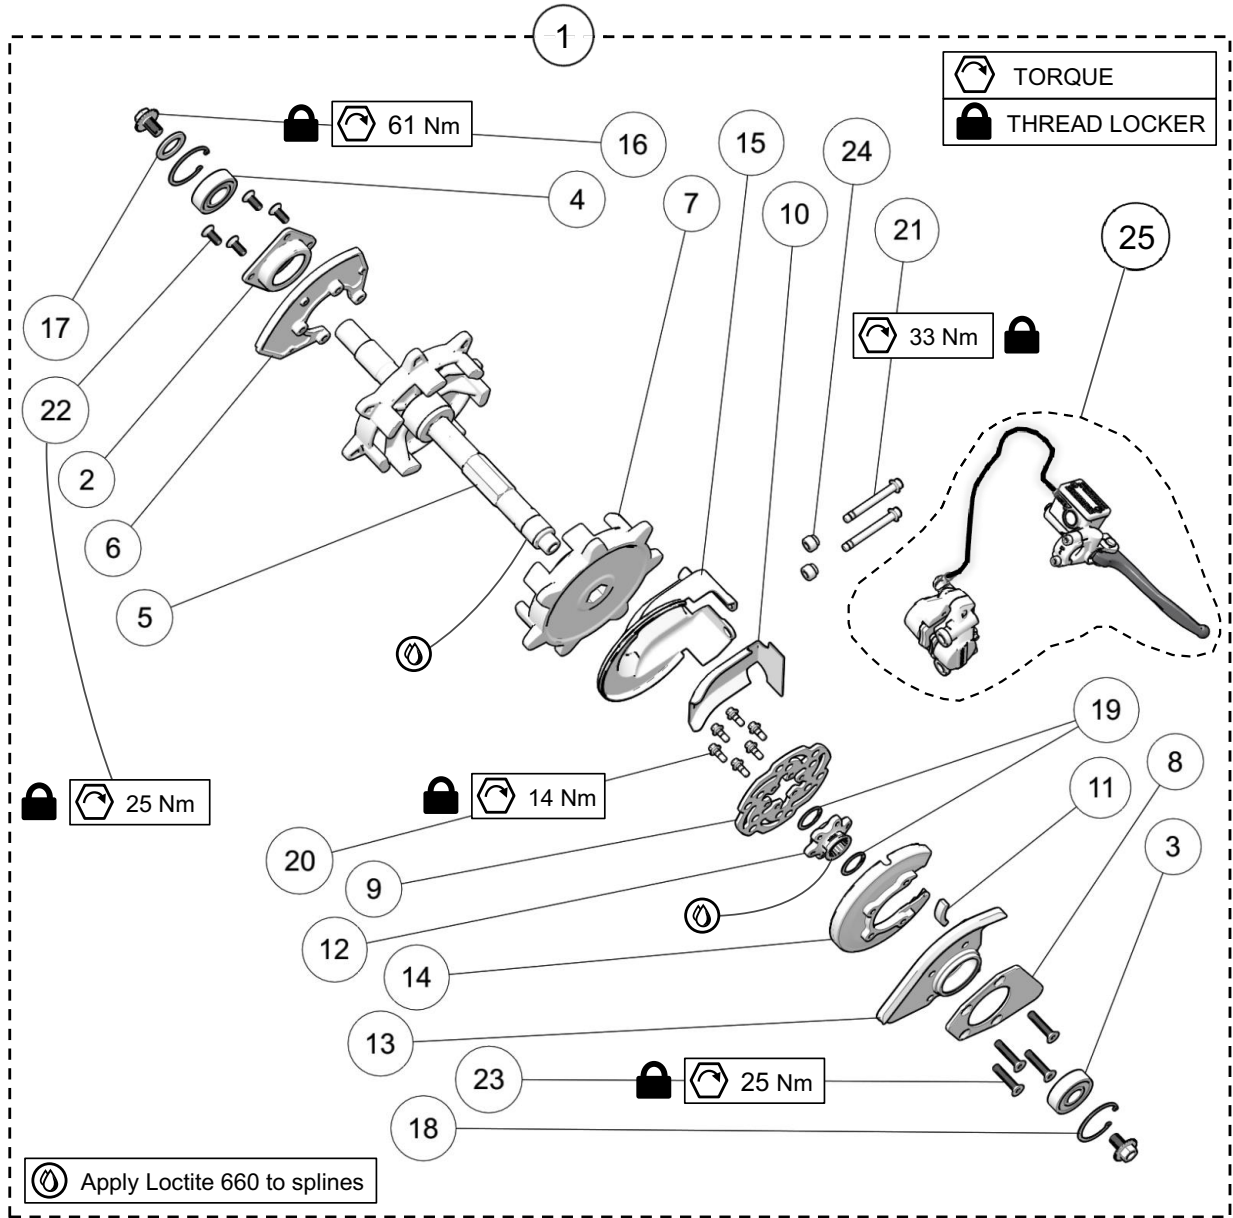

BIKE MOUNT ASSEMBLY

ITEM	PART #	DESCRIPTION	QTY
YETI SNOWMX MY2022 :: BIKE MOUNT ASSEMBLY			
1-A	YABM3267	BIKE MOUNT ASSEMBLY 120SS	1
1-B	YABM3234	BIKE MOUNT ASSEMBLY 120FR / 129FR / 137MT	1
2	YPBM1593	FN, M16-1.5, TI	1
3	YPBM1833BK	BIKE MOUNT PLATE, LH, 2.2 10MM - BLACK	1
4	YPBM1834BK	BIKE MOUNT PLATE, RH, 2.2 10MM - BLACK	1
5	YPBM3112	NUT PLATE, CROSS BAR	2
6	YPBM3114	NUT PLATE, TUNNEL PLATE, RH	1
7-A	YPBM3121	PLATE, TUNNEL SIDE HD, LH	1
7-B	YABM1831CL	PLATE, TUNNEL SIDE 2.2, LH	1
8-A	YPBM3123	PLATE, TUNNEL SIDE HD, RH	1
8-B	YABM3157	PLATE, TUNNEL SIDE 2.2, RH	1
9	YPBM3139	CROSS BAR, HD	2
10	YPBM3201	STRUT MOUNT BLOCK, M10	1
11	YPBM3206	UNTHREADED BUMPER, 11/16" O.D	1
12	YPBM3215	ECCENTRIC CAM, LH	1
13	YPBM3220	ECCENTRIC, CROSS TUBE	1
14	YPBM3226	ECCENTRIC CAM, RH	1
15	YPDR1130CL	BOLT, ECCENTRIC CAM - CLEAR	1
16	YPHW1001	HFCS, M8-1.25X20MM, TI	2
17	YPHW1012	HSCS, M6-1.0X25MM, TI	2
18	YPHW1059	SLN, M10-1.25, TI	1
19	YPHW1129	TN, M8-1.25, TI	2
20	YPHW1599	HFCS, M10-1.25X110MM, TI	1
21	YPHW1712	DP, 3/16" - 5/8", ALLOY STEEL	2
22	YPHW1895	HFCS, M10-1.25X32MM, TI	3
23	YPHW1897	HFCS, M8-1.25X25MM, TI	7
24	YPHW2628	HFCS, M8-1.25X16, TI	4

JACK SHAFT ASSEMBLY

ITEM	PART #	DESCRIPTION	QTY
YETI SNOWMX MY2022 :: JACK SHAFT ASSEMBLY			
1-A	--	JACK SHAFT ASSEMBLY, 120FR / 129FR / 137MT	1
1-B	--	JACK SHAFT ASSEMBLY, 120SS	1
2	YPDR1051BK	BEARING HOLDER JACK SHAFT - BLACK	1
3	YPDR1259	6304 BEARING	1
4	YPDR1260	6205 BEARING	1
5-A	YPDR1724	SPROCKET, 16T, KTM SPLINE -- (129FR & 137MT)	1
5-B	YPDR2402	SPROCKET, 14T, 25.2MM X 15 SPLINE -- (120SS)	1
6-A	YPDR2060	JACK SHAFT, TI	1
6-B	YPDR2362	JACK SHAFT SS, TI	1
7	YPDR2110	COVER, TENSIONER BOLT	1
8	YPDR3001	BEARING HOUSING, ADJUSTABLE	1
9	YPDR3002	ANGLE	2
10	YPDR3116	NUT PLATE, DRIVE PLATE	1
11	YPDR3117	NUT PLATE, TUNNEL PLATE LH	1
12	YPHW1034	HFCS, M12-1.25X20MM, TI	2
13	1049-08-1020	HSFS, M8-1.25X20MM, TI	7
14	YPHW1057	W, 1.50X1.0X0.125, SS	1
15	YPHW1282	IRR, 2.00"	1
16	YPHW1657	ERR, 1.00" (#100)	2
17	YPHW1897	HFCS, M8-1.25X25MM, TI	4