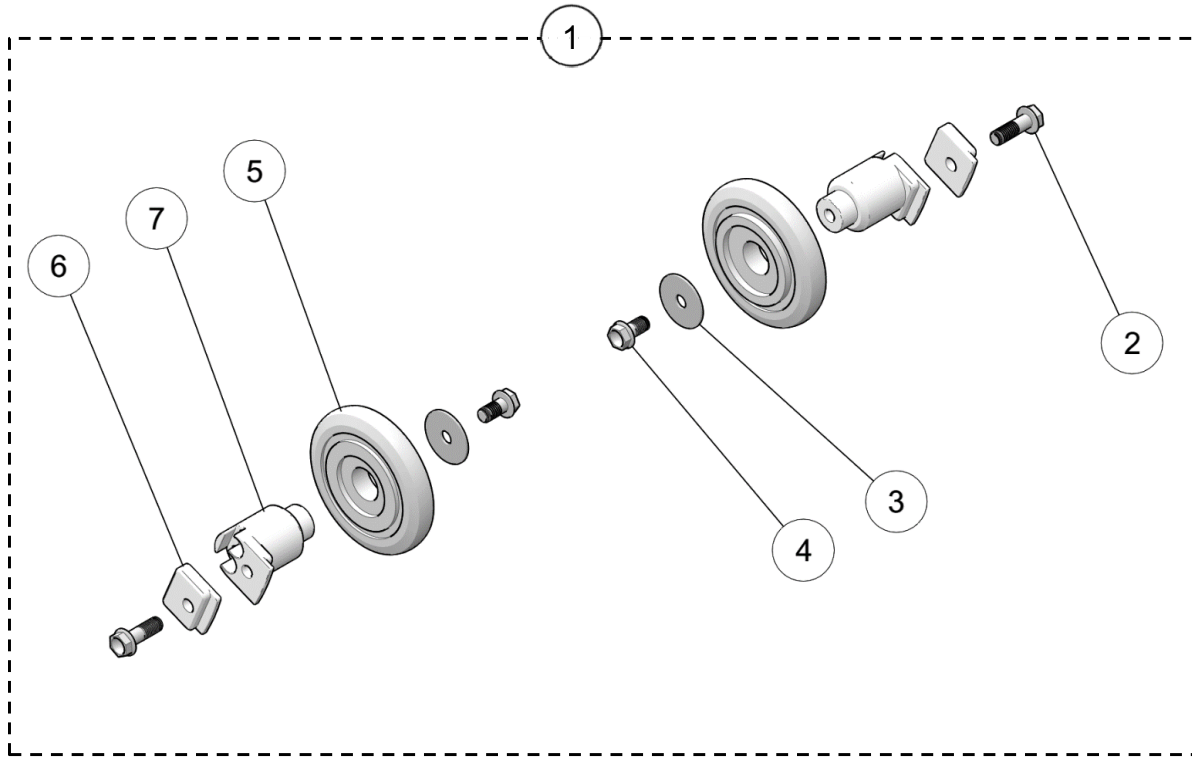

BOGIE WHEEL KIT

ITEM	PART #	DESCRIPTION	QTY
YETI SNOWMX MY2022 :: BOGIE WHEEL KIT			
1	YAAC1859	BOGIE WHEEL KIT (PAIR)	1
2	YPHW1897	HFCS, M8-1.25X25MM, TI	2
3	YPHW2153	W, 1.25X7.94X0.062, ZP	2
4	YPHW2628	HFCS, M8-1.25X16MM, TI	2
5	YPSU1217	WHEEL 3.350"	2
6	YPSU1729	MOUNT 3.375" RAIL WHEEL	2
7	YPSU1857	MOUNT 3.375" RAIL WHEEL	2