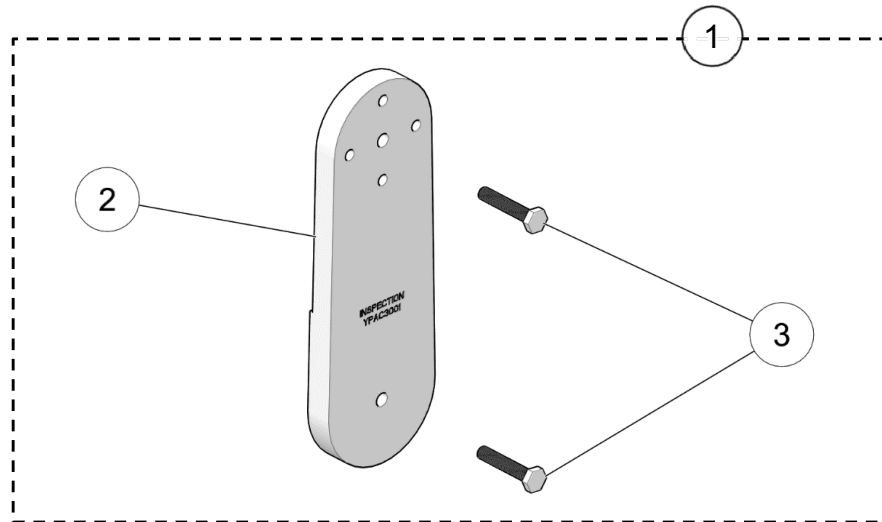

ITEM	PART #	DESCRIPTION	QTY
YETI SNOWMX MY2022 :: BELT ALIGNMENT JIG			
1	YAAC3000	BELT ALIGNMENT JIG - YETI	1
2	YPAC3001	BELT ALIGNMENT TOOL - YETI	1
3	YPHW1942	HCS, M12-1.25X60MM, 8.8, ZP	2