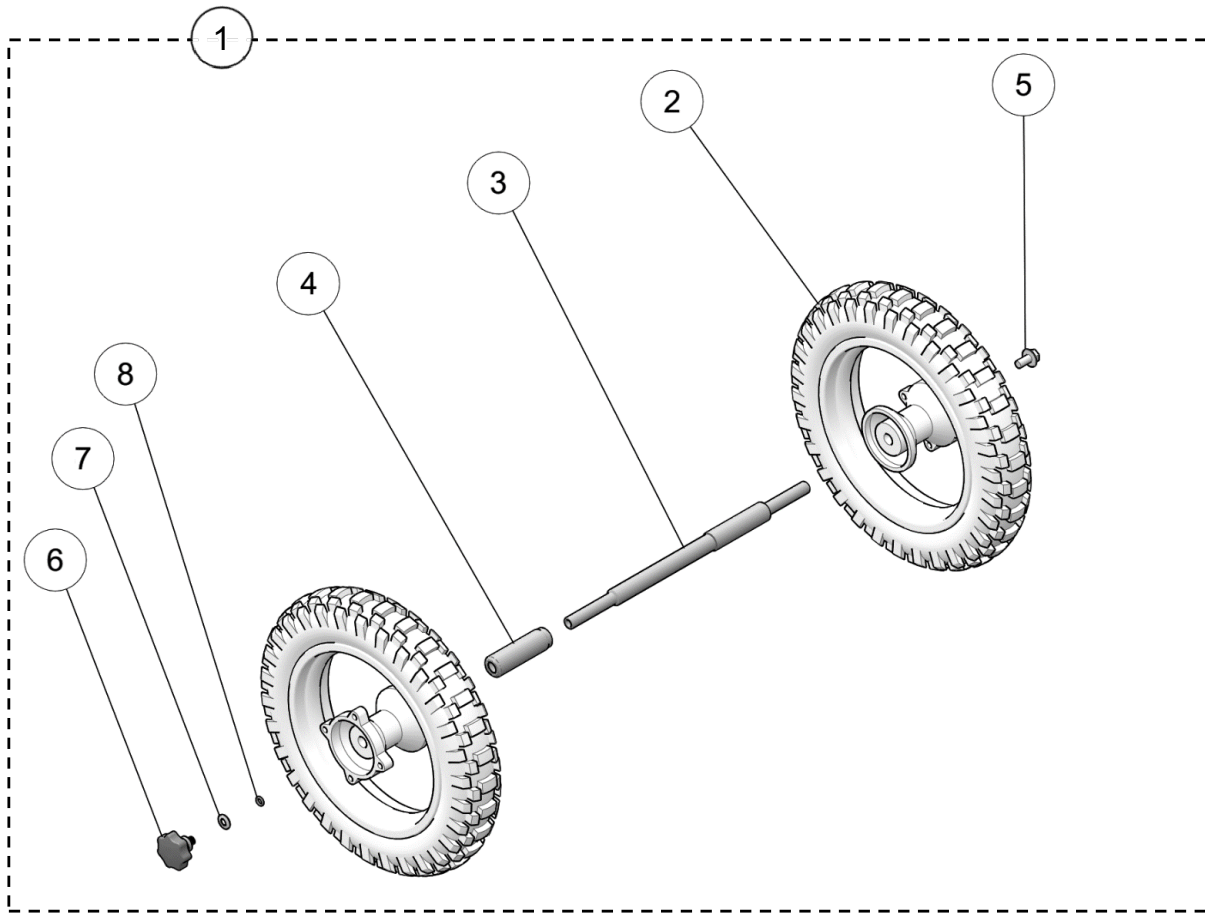

FREEWHEEL KIT

ITEM	PART #	DESCRIPTION	QTY
YETI SNOWMX MY2022 :: FREEWHEEL KIT			
1	YAAC1281	FREEWHEEL KIT COMPLETE FOR YETI	1
2	YPAC1146	WHEEL, 10 INCH	2
3	YPAC1242	FREEWHEEL AXLE, BLACK ZINC	1
4	YPAC1587	SPACER, FREEWHEEL AXLE - BLACK ZINC	1
5	YPHW1419	HFCS, M10-1.5X20MM, 10.9, ZP	1
6	YPHW1420	GRIP BOLT, M10-1.25	1
7	YPHW1651	BW, 20X10.2X1.5MM, ZP	1
8	YPHW1661	O-RING (# 011), FREEWHEEL KIT	1