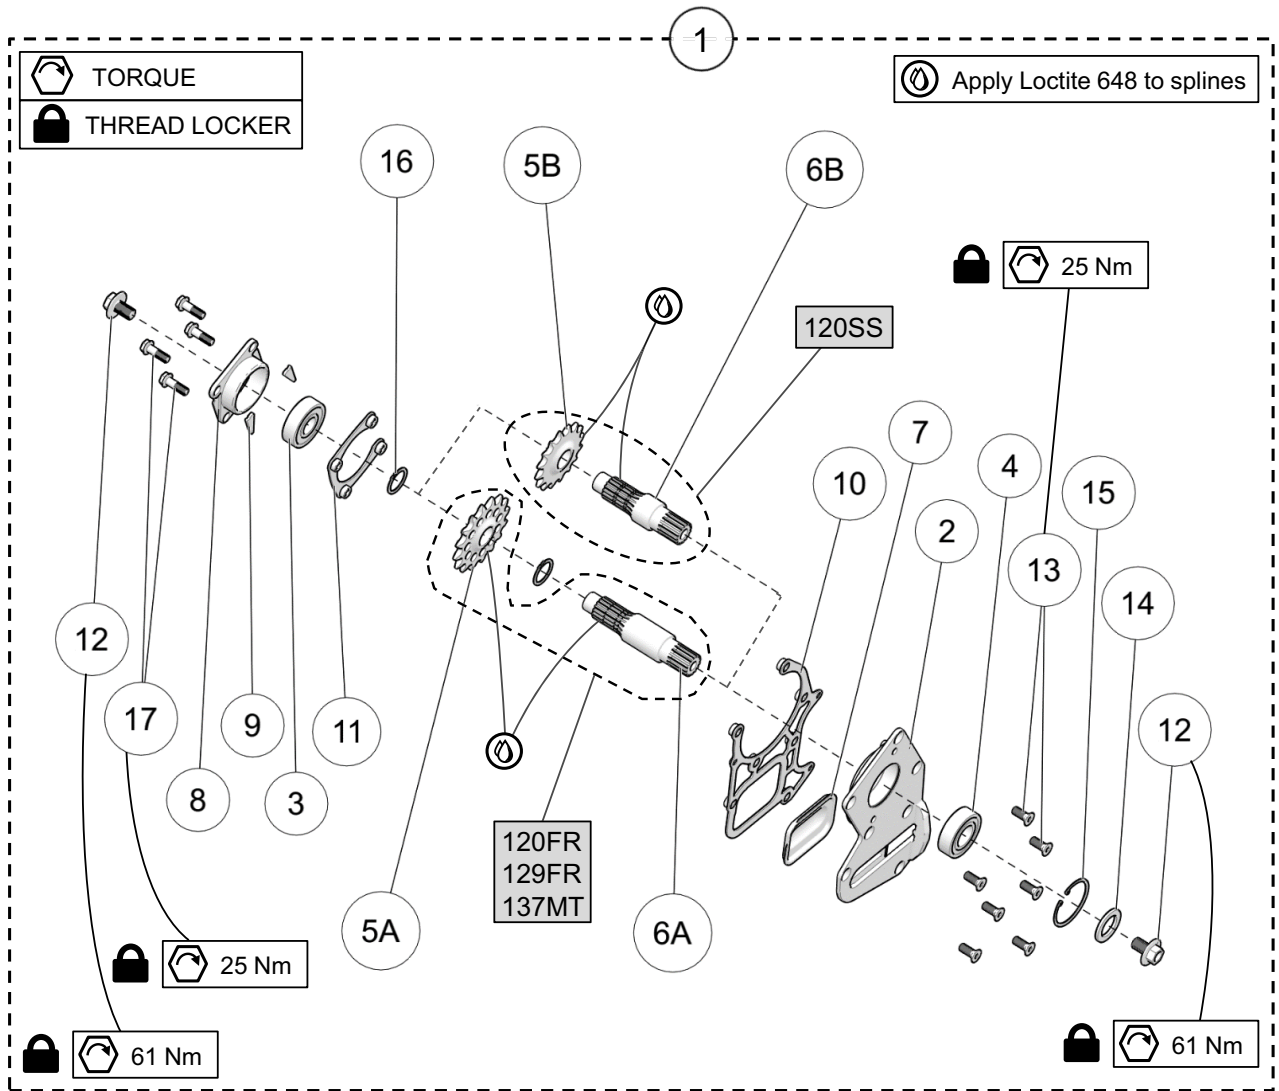

JACK SHAFT ASSEMBLY

ITEM	PART #	DESCRIPTION	QTY
YETI SNOWMX MY2022 :: JACK SHAFT ASSEMBLY			
1-A	--	JACK SHAFT ASSEMBLY, 120FR / 129FR / 137MT	1
1-B	--	JACK SHAFT ASSEMBLY, 120SS	1
2	YPDR1051BK	BEARING HOLDER JACK SHAFT - BLACK	1
3	YPDR1259	6304 BEARING	1
4	YPDR1260	6205 BEARING	1
5-A	YPDR1724	SPROCKET, 16T, KTM SPLINE -- (129FR & 137MT)	1
5-B	YPDR2402	SPROCKET, 14T, 25.2MM X 15 SPLINE -- (120SS)	1
6-A	YPDR2060	JACK SHAFT, TI	1
6-B	YPDR2362	JACK SHAFT SS, TI	1
7	YPDR2110	COVER, TENSIONER BOLT	1
8	YPDR3001	BEARING HOUSING, ADJUSTABLE	1
9	YPDR3002	ANGLE	2
10	YPDR3116	NUT PLATE, DRIVE PLATE	1
11	YPDR3117	NUT PLATE, TUNNEL PLATE LH	1
12	YPHW1034	HFCS, M12-1.25X20MM, TI	2
13	1049-08-1020	HSFS, M8-1.25X20MM, TI	7
14	YPHW1057	W, 1.50X1.0X0.125, SS	1
15	YPHW1282	IRR, 2.00"	1
16	YPHW1657	ERR, 1.00" (#100)	2
17	YPHW1897	HFCS, M8-1.25X25MM, TI	4