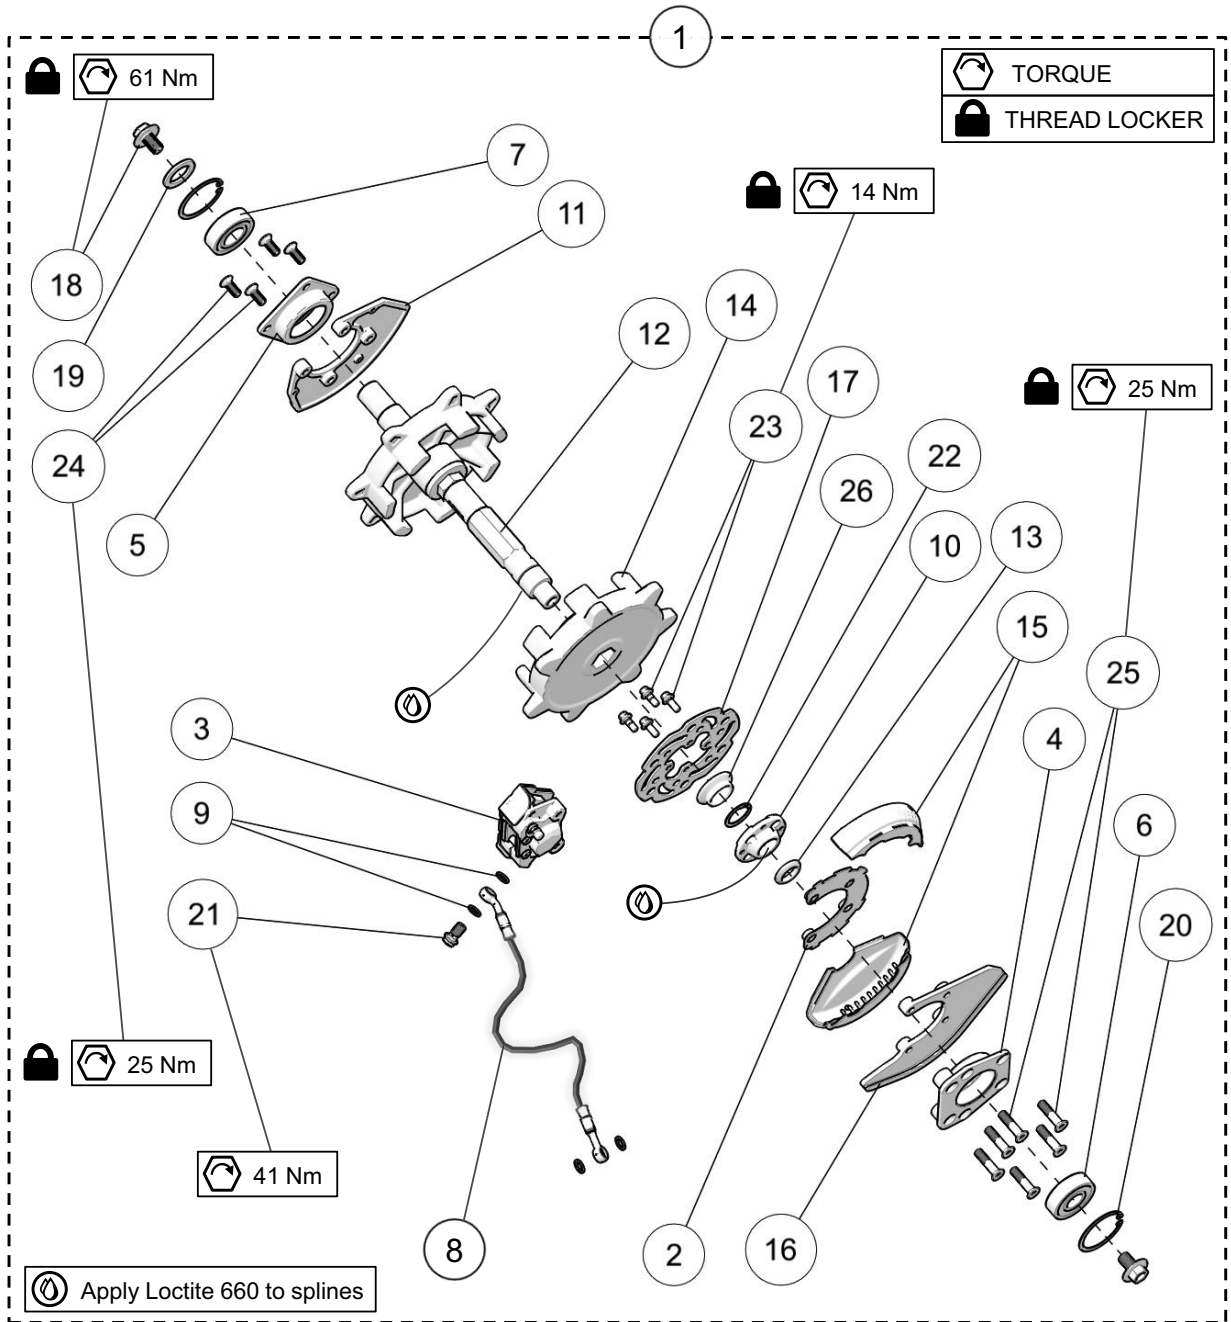

DRIVE SHAFT ASSEMBLY - YETI 120SS

ITEM	PART #	DESCRIPTION	QTY
YETI SNOWMX MY2021 :: DRIVE SHAFT ASSEMBLY - 120SS			
1	--	DRIVE SHAFT ASSEMBLY, 120SS	1
2	YADR3029	DISK BRAKE GUARD W/PEMS ASS'Y	1
3	YADR3201	BRAKE CALIPER ASSEMBLY	1
4	YPDR1040CL	BEARING HOLDER, BRAKE SIDE - CLEAR	1
5	YPDR1049BK	BEARING HOLDER, DRIVE SHAFT, LH - BLACK	1
6	YPDR1259	6304 BEARING	1
7	YPDR1260	6205 BEARING	1
8	1086-00-9185	78" BRAKE LINE	1
9	YPDR1564	COPPER WASHER, BRAKE SYSTEM	4
10	YPDR1976	HUB, BRAKE ROTOR	1
11	YPDR2109CL	NUT PLATE, DRIVE - CLEAR	1
12	YPDR2318	DRIVE SHAFT, 1 1/16" HEX, NARROW, TI	1
13	YPDR3259	SPACER, BRAKE HUB - SS	1
14	YPDR3003	SPROCKET 7T, 2.86 PITCH, INT/EXT	2
15	YPDR3004	BRAKE SHIELD COVER	2
16	YPDR3027	NUT PLATE, BRAKE - CLEAR	1
17	YPDR3089	BRAKE ROTOR	1
18	YPHW1034	HFCS, M12-1.25X20MM, TI	2
19	YPHW1057	W, 1.50X1.0X0.125, SS	1
20	YPHW1282	IRR, 2.00"	2
21	YPHW1844	BANJO BOLT, M10-1.25X18MM, TI	1
22	YPHW3127	ERR, 1-1/16" (INVERTED)	1
23	1035-06-A016	HFCS, M6-1.0X16MM, 10.9, ZP, TL, IFI536	4
24	1049-08-1020	HSFS, M8-1.25X20MM, TI	4
25	1049-08-1035	HSFS, M8-1.25X35MM, TI	6
26	1093-00-7025	SEAL - WHEEL UTV	1