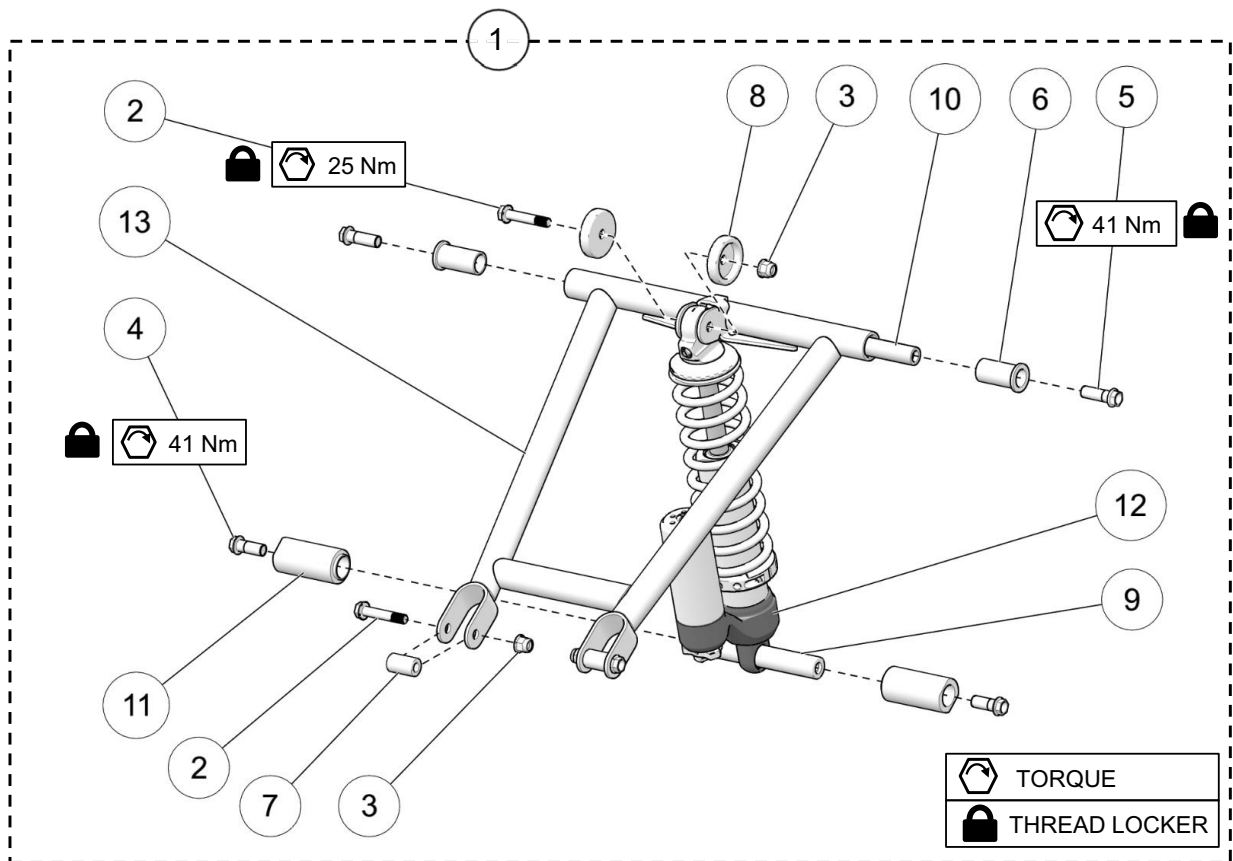

FRONT A-ARM ASSEMBLY - YETI 120SS

ITEM	PART #	DESCRIPTION	QTY
YETI SNOWMX MY2021 :: FRONT ARM ASSEMBLY - 120SS			
1	--	2021 SUSPENSION, FRONT ARM ASSEMBLY 120SS	1
2	YPHW1376	HFCS, M8-1.25X43MM, TI	3
3	YPHW1377	FNN, M8-1.25, TI	3
4	YPHW1894	HFCS, M10-1.25X25MM, TI	2
5	YPHW2712	HFCS, M10-1.25X30MM, TI	2
6	YPSU1369	FRONT ARM, UPPER NYLON BUSHING	2
7	YPSU1371	FRONT ARM LOWER PIN, HARD ANODIZE	2
8	YPSU1375	FRONT ARM NYLON PROTECTOR	2
9	YPSU2380CL	LOWER SHOCK SHAFT SS, TI	1
10	YPSU2498	SUSPENSION FRONT ARM SHAFT SS, TI, HA	1
11	YPSU3263	SHOCK HEAD SPACER	2
12	YASU3280	SHOCK ABSORBER, FRONT - ELKA STAGE 5	1
13	YPSU3133	YETI FRONT ARM, RACING, 312MM	1