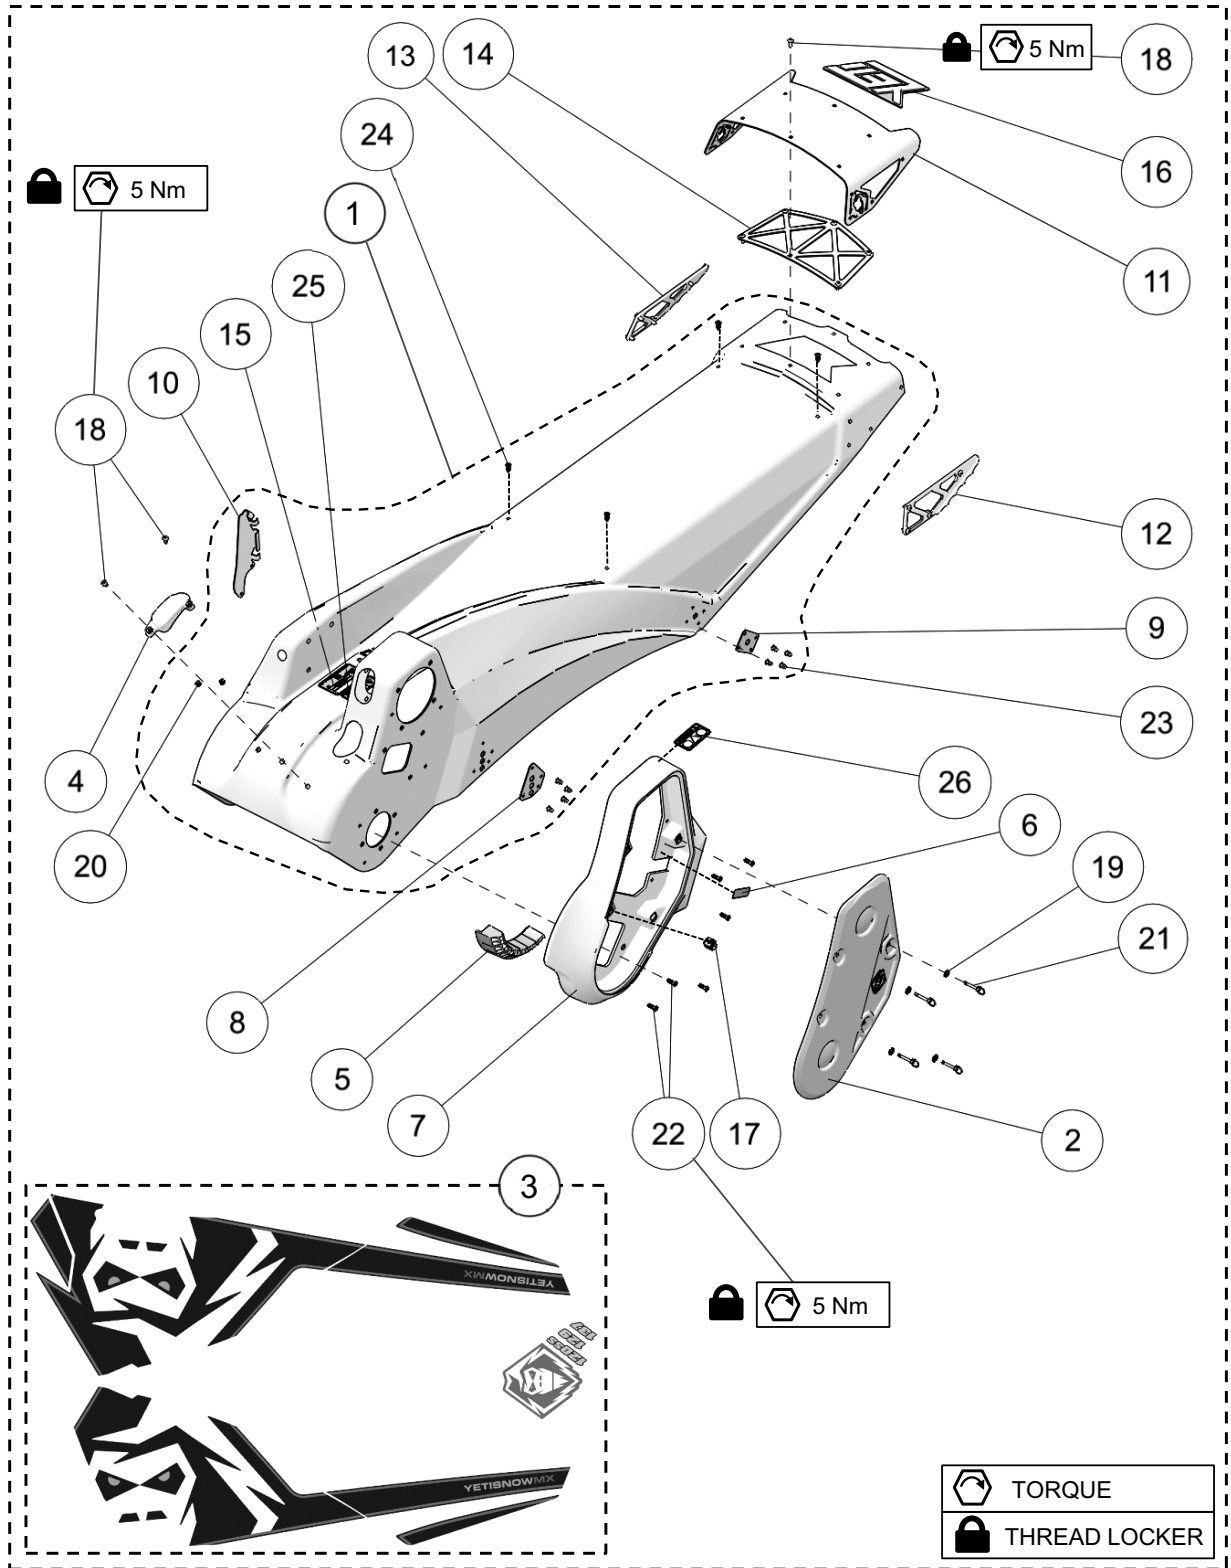

CHASSIS ASSEMBLY - 120SS

ITEM	PART #	DESCRIPTION	QTY
YETI SNOWMX MY2021 :: CHASSIS ASSEMBLY - 120SS			
1	YACH3921	CHASSIS ASSEMBLY 120SS	1
2	YPCH1107CL	SYNCRODRIVE COVER - CLEAR	1
3-A	YADC3234BL	DECAL, YETI SNOWMX 2021, BLUE	1
3-B	YADC3234GN	DECAL, YETI SNOWMX 2021, GREEN	1
3-C	YADC3234OR	DECAL, YETI SNOWMX 2021, ORANGE	1
3-D	YADC3234RD	DECAL, YETI SNOWMX 2021, RED	1
3-E	YADC3234WT	DECAL, YETI SNOWMX 2021, WHITE	1
4	YPCH1578	CHAIN SLIDER	1
5	YPCH1618	DEFLECTOR DAMPENER, SILICONE	1
6	YPCH1643	DECAL, SYNCRODRIVE DEFLECTION	1
7	YPCH1776SS	BELT DEFLECTOR, SYNCRODRIVE SS	1
8	YPCH2553	SUSPENSION MOUNT PLATE, FRONT M10	2
9	YPCH2554	SUSPENSION MOUNT PLATE, REAR M10	2
10	YPCH3105	BRAKE LINE PROTECTOR	1
11	YPCH3163	BUMPER, FORMED PLATE	1
12	YPCH3164	BUMPER, LEFT HANDLE	1
13	YPCH3165	BUMPER, RIGHT HANDLE	1
14	YPCH3166	NUT PLATE, BUMPER ASSY	1
15	--	STICKER - SERIAL MY2021	1
16	YPDC3144	BUMPER, YETI INSERT	1
17	YPHW1348	1/4 TURN RECEPTACLE	4
18	YPHW1573	HSBS, M5-0.8X12MM, 10.9, SS	16
19	YPHW1586	1/4 TURN FASTENER PUSH ON RETAINER S/S	4
20	YPHW1598	RN, M5-0.8X9.4MM, ZP	2
21	YPHW1676	1/4 TURN FASTENER, 27MM	4
22	YPHW1769	HSLs, M5-0.8X16MM, TI	6
23	YPHW2578	RIVET, 3/16", SS	16
24	YPHW3190	WEATHERSTRIP RETAINER	4
25	1083-00-0067	STICKER - DO NOT LOOSEN	1
26	1083-00-8302	STICKER - WARNING	1