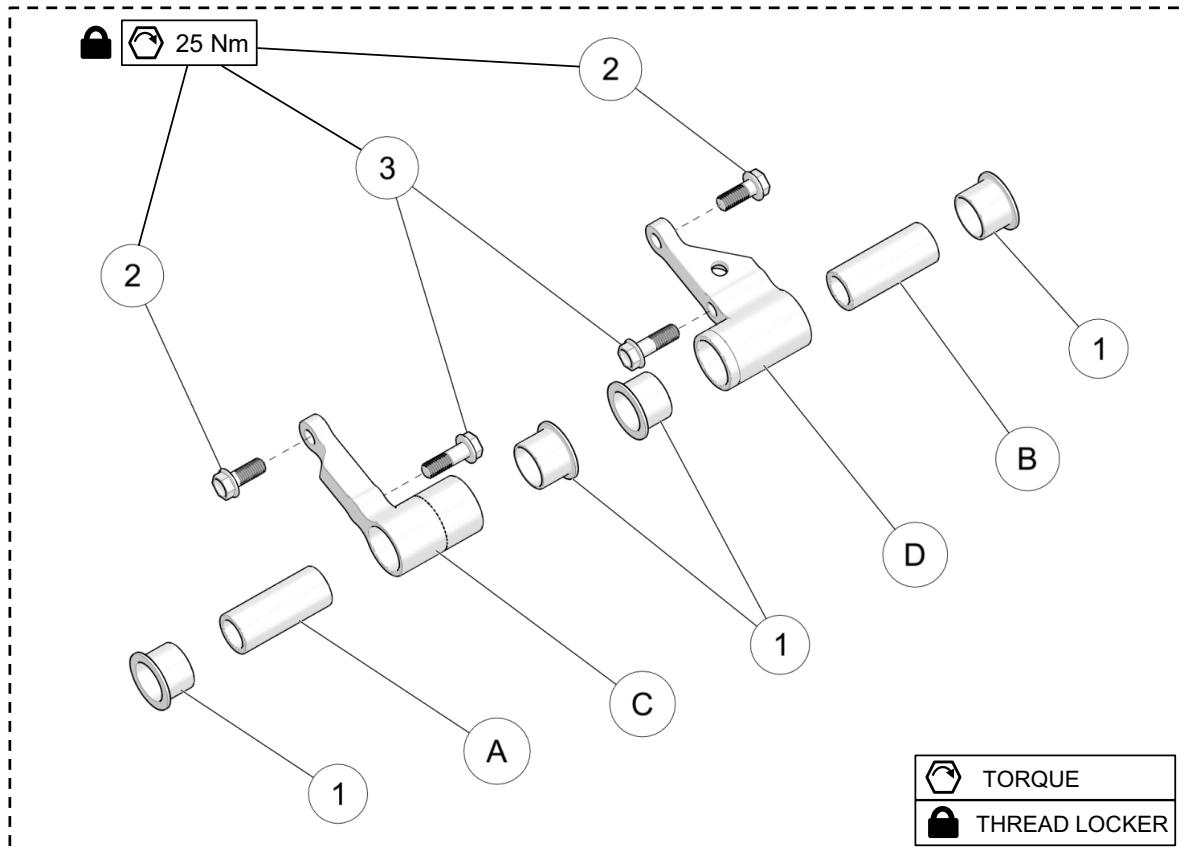

FITMENT PARTS - YETI 129FR & 137MT

ITEM	PART #	DESCRIPTION	QTY
<b>YETI SNOWMX MY2021 :: FITMENT PARTS - 129FR &amp; 137MT</b>			
1	YAAK3211	S-KIT - FITMENT PARTS	1
2	YAAC1986	TOOL, BIKE MOUNT INSTALLATION	1
3	YDIN9021	USER MANUAL YETI 2020	1
4	YPAC3030	S-KIT - TOOLS AND MANUAL ELKA	1
5	YPBM1748	CHAIN PROTECTOR, BIKE ADAPTER	1
6	YPDR1682	D.I.D. 62 LINK CHAIN 520	1
7	YPDR1792	BELT, MITSUBOSHI GIGA TORQUE 896MMX28MM,	1
8	YPHW1595	SOCKET, ECCENTRIC NUT, 22MM-19MM	1
9	YPHW1798	SPRING, CHAIN TENSIONER - HEAVY (RED STR)	1

### FITMENT PARTS - YETI 120SS

ITEM	PART #	DESCRIPTION	QTY
<b>YETI SNOWMX MY2021 :: FITMENT PARTS - 120SS</b>			
1	YAAK3090	S-KIT - FITMENT PARTS - 120SS	1
2	YAAC1986	TOOL, BIKE MOUNT INSTALLATION	1
3	YDIN9021	USER MANUAL YETI 2020	1
4	YPAC1710	SYRINGE, 60MM CATHETER TIP	1
5	YPAC3030	S-KIT - TOOLS AND MANUAL ELKA	1
6	YPBM1748	CHAIN PROTECTOR, BIKE ADAPTER	1
7	YPDR1682	D.I.D. 62 LINK CHAIN 520	1
8	YPDR1792	BELT, MITSUBOSHI GIGA TORQUE 896MMX28MM,	1
9	YPDR1843	HOSE, BRAKE LINE BLEEDING	1
10	YPHW1595	SOCKET, ECCENTRIC NUT, 22MM-19MM	1
11	YPHW1683	RUBBER GROMMET 3/8"ID X 1/2"OD X 1/8"TK	1
12	YPHW1798	SPRING, CHAIN TENSIONER - HEAVY (RED STR)	1

## SOFT STRUT ASSEMBLY

ITEM	PART #	DESCRIPTION	QTY
<b>YETI SNOWMX MY2021 :: SOFT STRUT ASSEMBLY</b>			
1	1047-16-1065	ROD END, M16-1.5X65, ASSY	1
2	YPSU3208	SOFT STRUT EYELET BUSHING	2
3	YPSU3240	SOFT STRUT, ASSEMBLY	1
4	YPSU3244	BEARING GE12UK	2
5	YPSU3249	RETAINING RING R4000-87ZP	2
6	YPSU3934	SOFT STRUT, BUSHING	1
<b>BIKE SPECIFIC SOFT STRUT ASSEMBLY PARTS * SEE YETISNOWMX.CA/YETIVERTER *</b>			
A	--	T-BUSHING, ANTI-ROTATION	1