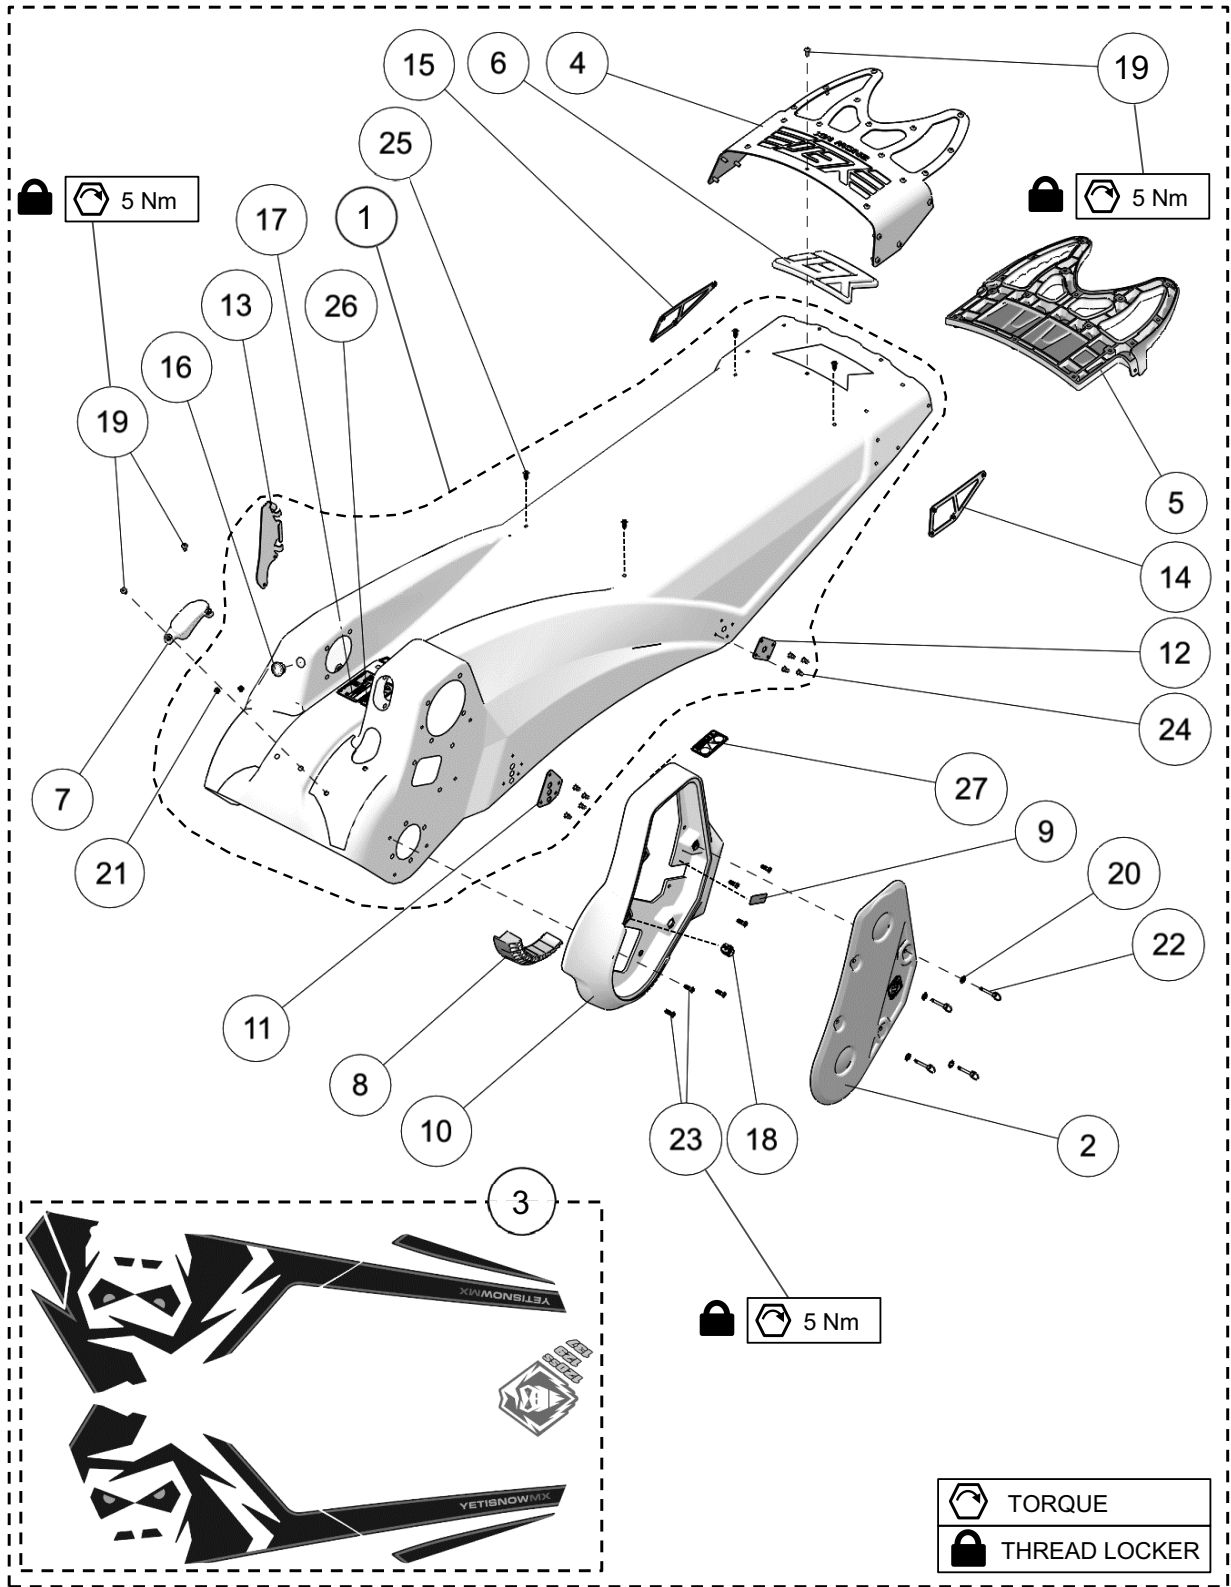

ITEM	PART #	DESCRIPTION	QTY
		YETI SNOWMX MY2021 :: CHASSIS ASSEMBLY - 129FR & 137MT	
1	YACH3929	CHASSIS ASSEMBLY	1
2	YPCH1107CL	SYNCRODRIVE COVER - CLEAR	1
3-A	YADC3234BL	DECAL, YETI SNOWMX 2021, BLUE	1
3-B	YADC3234GN	DECAL, YETI SNOWMX 2021, GREEN	1
3-C	YADC3234OR	DECAL, YETI SNOWMX 2021, ORANGE	1
3-D	YADC3234RD	DECAL, YETI SNOWMX 2021, RED	1
3-E	YADC3234WT	DECAL, YETI SNOWMX 2021, WHITE	1
4	YPCH1175BK	BUMPER, FORMED PLATE - BLACK	1
5	YPCH1176	BUMPER, MOLDED HANDLE	1
6-A	YPCH1179BK	BUMPER, YETI INSERT - BLACK	1
6-B	YPCH1179BL	BUMPER, YETI INSERT - BLUE	1
6-C	YPCH1179GN	BUMPER, YETI INSERT - GREEN	1
6-D	YPCH1179OR	BUMPER, YETI INSERT - ORANGE	1
6-E	YPCH1179RD	BUMPER, YETI INSERT - RED	1
6-F	YPCH1179WT	BUMPER, YETI INSERT - WHITE	1
7	YPCH1578	CHAIN SLIDER	1
8	YPCH1618	DEFLECTOR DAMPENER, SILICONE	1
9	YPCH1643	DECAL, SYNCRODRIVE DEFLECTION	1
10	YPCH1776	BELT DEFLECTOR, SYNCRODRIVE	1
11	YPCH2553	SUSPENSION MOUNT PLATE, FRONT M10	2
12	YPCH2554	SUSPENSION MOUNT PLATE, REAR M10	2
13	YPCH3105	BRAKE LINE PROTECTOR	1
14	YPCH3125	NUT PLATE, BUMPER, LH	1
15	YPCH3136	NUT PLATE, BUMPER, RH	1
16	YPCH3230	LOCKING PANEL PLUGS 3/4" ID	1
17	--	STICKER - SERIAL MY2021	1
18	YPHW1348	1/4 TURN RECEPTACLE	4
19	YPHW1573	HSBS, M5-0.8X12MM, 10.9, SS	26
20	YPHW1586	1/4 TURN FASTENER PUSH ON RETAINER S/S	4
21	YPHW1598	RN, M5-0.8X9.4MM, ZP	2
22	YPHW1676	1/4 TURN FASTENER, 27MM	4
23	YPHW1769	HSLS, M5-0.8X16MM, TI	6
24	YPHW2578	RIVET, 3/16", SS	16
25	YPHW3190	WEATHERSTRIP RETAINER	4
26	1083-00-0067	STICKER - DO NOT LOOSEN	1
27	1083-00-8302	STICKER - WARNING	1