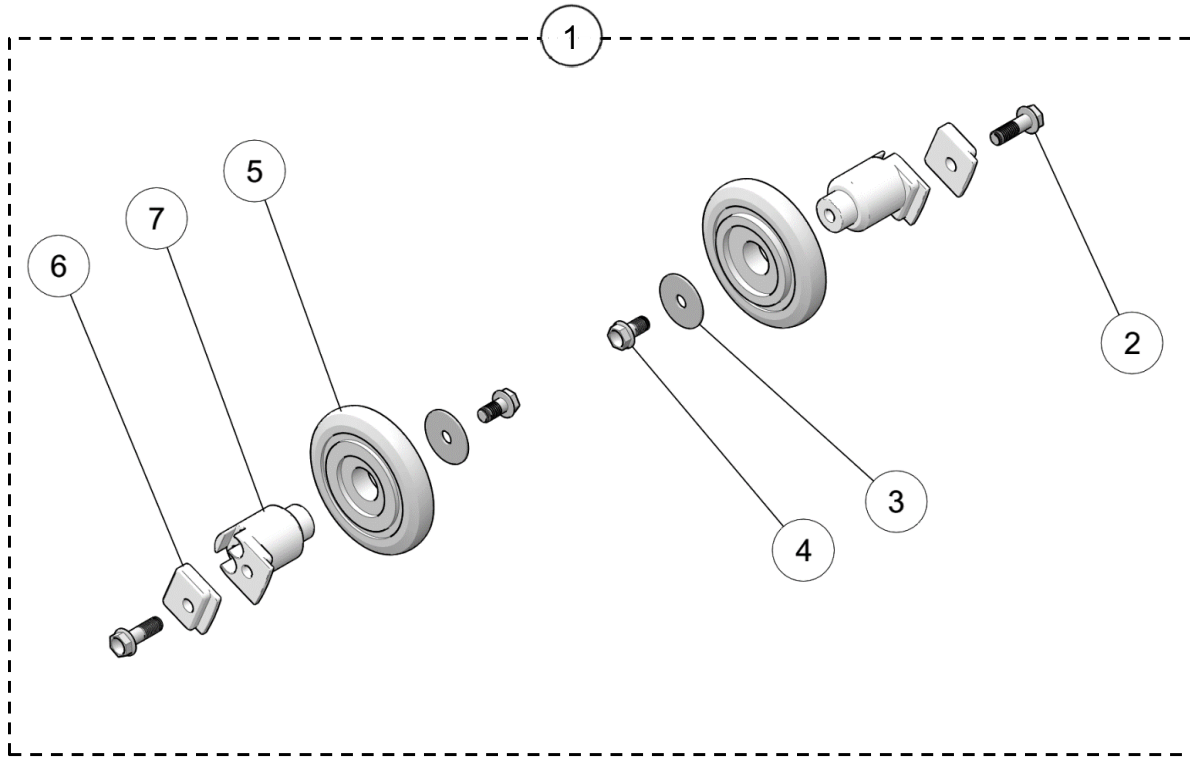

BOGIE WHEEL KIT

ITEM	PART #	DESCRIPTION	QTY
YETI SNOWMX MY2021 :: BOGIE WHEEL KIT			
1	YAAC1859	BOGIE WHEEL KIT (PAIR)	1
2	YPHW1897	HFCS, M8-1.25X25MM, TI	2
3	YPHW2153	W, 1.25X7.94X0.062, ZP	2
4	YPHW2628	HFCS, M8-1.25X16MM, TI	2
5	YPSU1217	WHEEL 3.350"	2
6	YPSU1729	MOUNT 3.375" RAIL WHEEL	2
7	YPSU1857	MOUNT 3.375" RAIL WHEEL	2