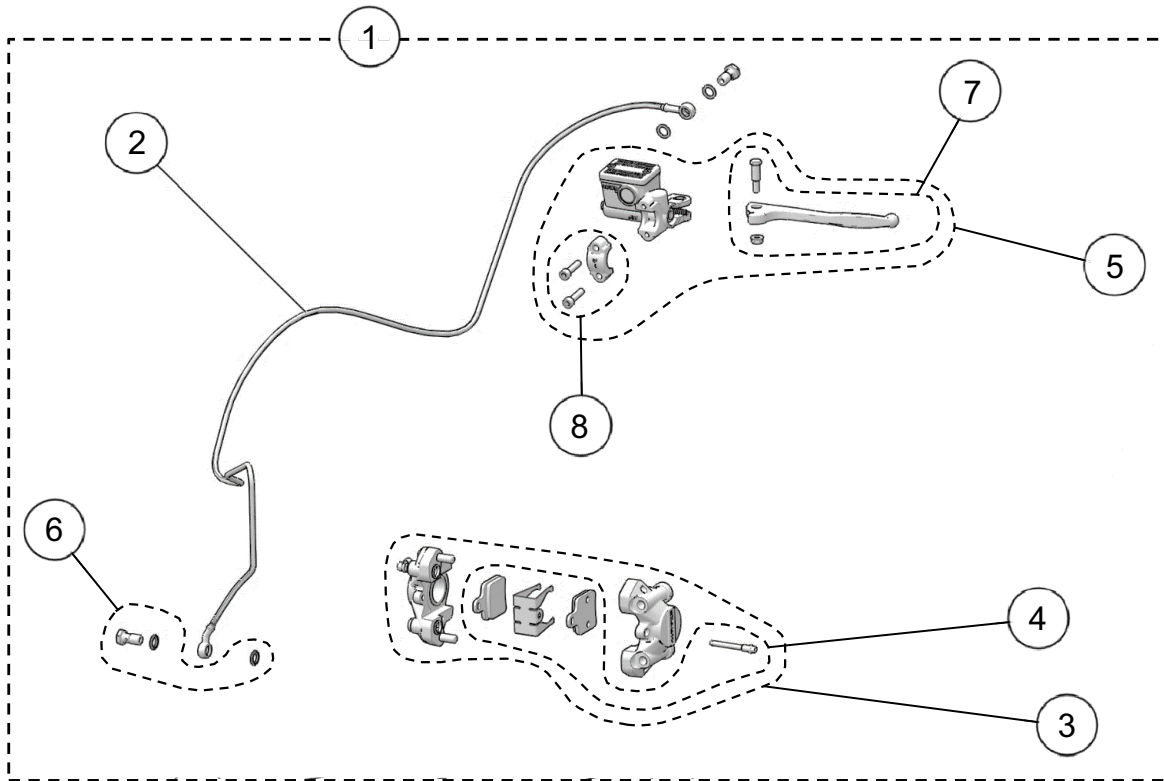

BRAKE SYSTEM ASSEMBLY - YETI 129FR & 137MT

ITEM	PART #	DESCRIPTION	QTY
YETI SNOWMX MY2021 :: BRAKE SYSTEM ASSY			
1	1086-00-9073	BRAKE, SYSTEM ASSY, 78"	1
2	1086-00-9185	BRAKE LINE ASS'Y, 1847 MM / CONDUITE FREIN ASS., 1847 MM	1
3	7086-00-9010	S-KIT, BRAKE CALIPER / S-KIT, ÉTRIER DE FREIN	1
4	7086-00-9011	S-KIT, BREAK PADS / S-KIT, PLAQUETTES DE FREIN	1
5	7086-00-9017	S-KIT, MASTER CYLINDER - RH / S-KIT, MAÎTRE CYLINDRE, DR	1
6	7086-00-9013	S-KIT, BRAKE LINE FASTENERS / QUINCAILLERIE SYSTÈME FREIN	2
7	7086-00-9033	S-KIT, BRAKE LEVER / LEVIER DE FREIN	1
8	7086-00-9025	S-KIT, MASTER CYLINDER, CLAMP/ SYSTÈME FREIN, BRIDE	1