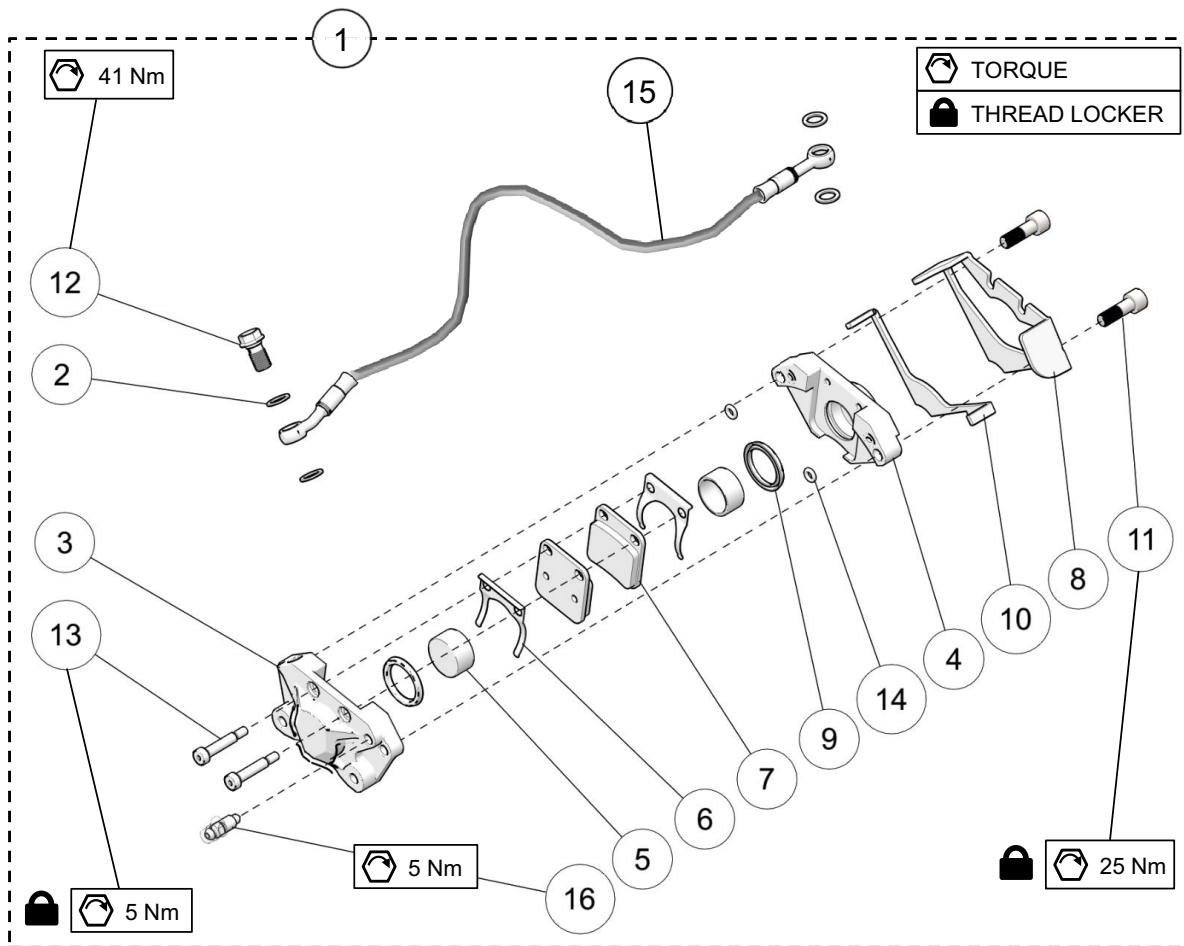

BRAKE CALIPER ASSEMBLY - YETI 120SS

ITEM	PART #	DESCRIPTION	QTY
YETI SNOWMX MY2021 :: BRAKE CALIPER ASSEMBLY - 120SS			
1	YADR3024	BRAKE CALIPER ASSEMBLY	1
2	YPDR1564	COPPER WASHER, BRAKE SYSTEM	4
3	YPDR2390	CALIPER, INNER HALF	1
4	YPDR2391	CALIPER, OUTER HALF	1
5	YPDR2392	CALIPER, PISTON	2
6	YPDR2396	SPRING, BRAKE PAD	2
7	YPDR3041	BRAKE PAD YETI, TYPE 137	2
8	YPDR3235	FOAM RUBBER BRAKE SHIELD	1
9	YPDR3238	BRAKE SEAL	2
10	YPDR3239	FOAM RUBBER BRAKE SHIELD	1
11	YPHW1008	HSCS, M8-1.25X25MM, TI	2
12	YPHW1844	BANJO BOLT, M10-1.25X18MM, TI	1
13	YPHW2397	HSSS, M5-0.8X6MMX25MM, 12.9, ZP	2
14	YPHW2398	O-RING	2
15	1086-00-9185	78" BRAKE LINE	1
16	7086-00-9016	S-KIT, BLEEDER SCREW	1