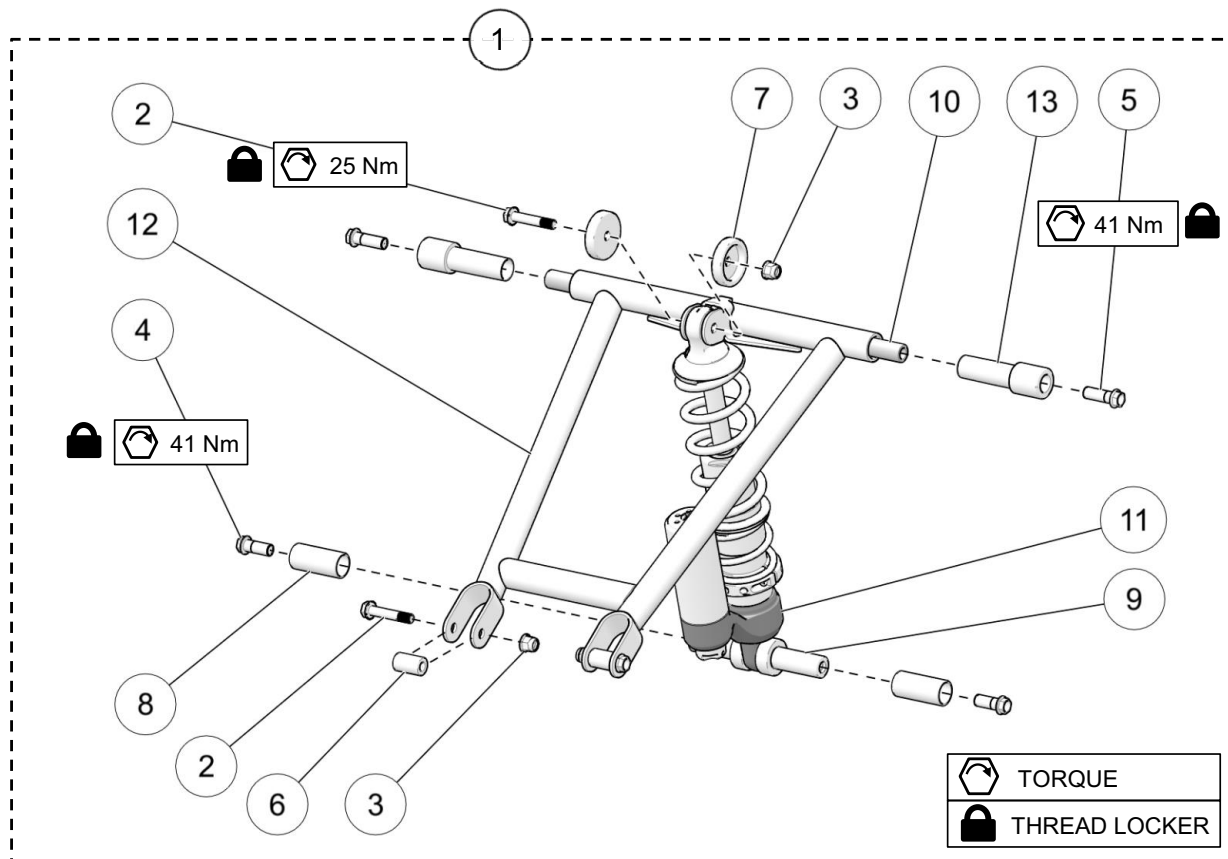

FRONT A-ARM ASSEMBLY - YETI 129FR & 137MT

ITEM	PART #	DESCRIPTION	QTY
		YETI SNOWMX MY2021 :: FRONT ARM ASSEMBLY - 129FR & 137MT	
1	--	2021 SUSPENSION, FRONT ARM ASSEMBLY 129FR & 137MT	1
2	YPHW1376	HFCS, M8-1.25X43MM, TI	3
3	YPHW1377	FNN, M8-1.25, TI	3
4	YPHW1894	HFCS, M10-1.25X25MM, TI	2
5	YPHW2712	HFCS, M10-1.25X30MM, TI	2
6	YPSU1371	FRONT ARM LOWER PIN, HARD ANODIZE	2
7	YPSU1375	FRONT ARM NYLON PROTECTOR	2
8	YPSU2159BK	COLLAR, RAPTOR SHOCK LOWER - BLACK	2
9	YPSU2380CL	LOWER SHOCK SHAFT SS, TI	1
10	YPSU2556	SUSPENSION FRONT UP ARM SHAFT, TI (M10)	1
11-A	YPSU2592	SHOCK ABSORBER, FRONT - ELKA STAGE 5	1
11-B	YPSU2644	SHOCK ABSORBER, FRONT - ELKA STAGE 3	1
12	YPSU3133	YETI FRONT ARM, RACING, 312MM	1
13	YPSU3141	BUSHING, SUSPENSION	2