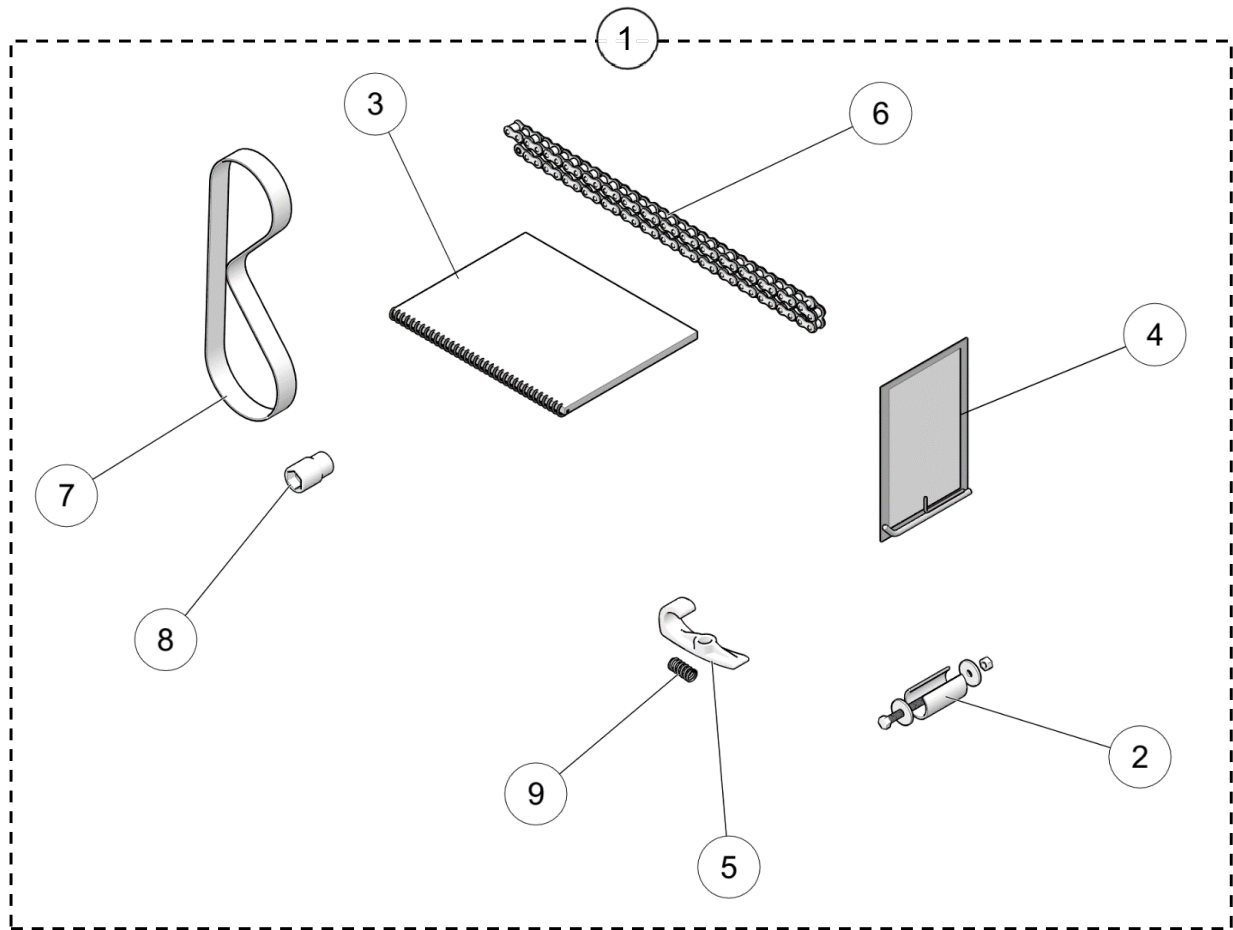

FITMENT PARTS - YETI 129FR & 137MT

ITEM	PART #	DESCRIPTION	QTY
YETI SNOWMX MY2021 :: FITMENT PARTS - 129FR & 137MT			
1	YAAK3211	S-KIT - FITMENT PARTS	1
2	YAAC1986	TOOL, BIKE MOUNT INSTALLATION	1
3	YDIN9021	USER MANUAL YETI 2020	1
4	YPAC3030	S-KIT - TOOLS AND MANUAL ELKA	1
5	YPBM1748	CHAIN PROTECTOR, BIKE ADAPTER	1
6	YPDR1682	D.I.D. 62 LINK CHAIN 520	1
7	YPDR1792	BELT, MITSUBOSHI GIGA TORQUE 896MMX28MM,	1
8	YPHW1595	SOCKET, ECCENTRIC NUT, 22MM-19MM	1
9	YPHW1798	SPRING, CHAIN TENSIONER - HEAVY (RED STR)	1