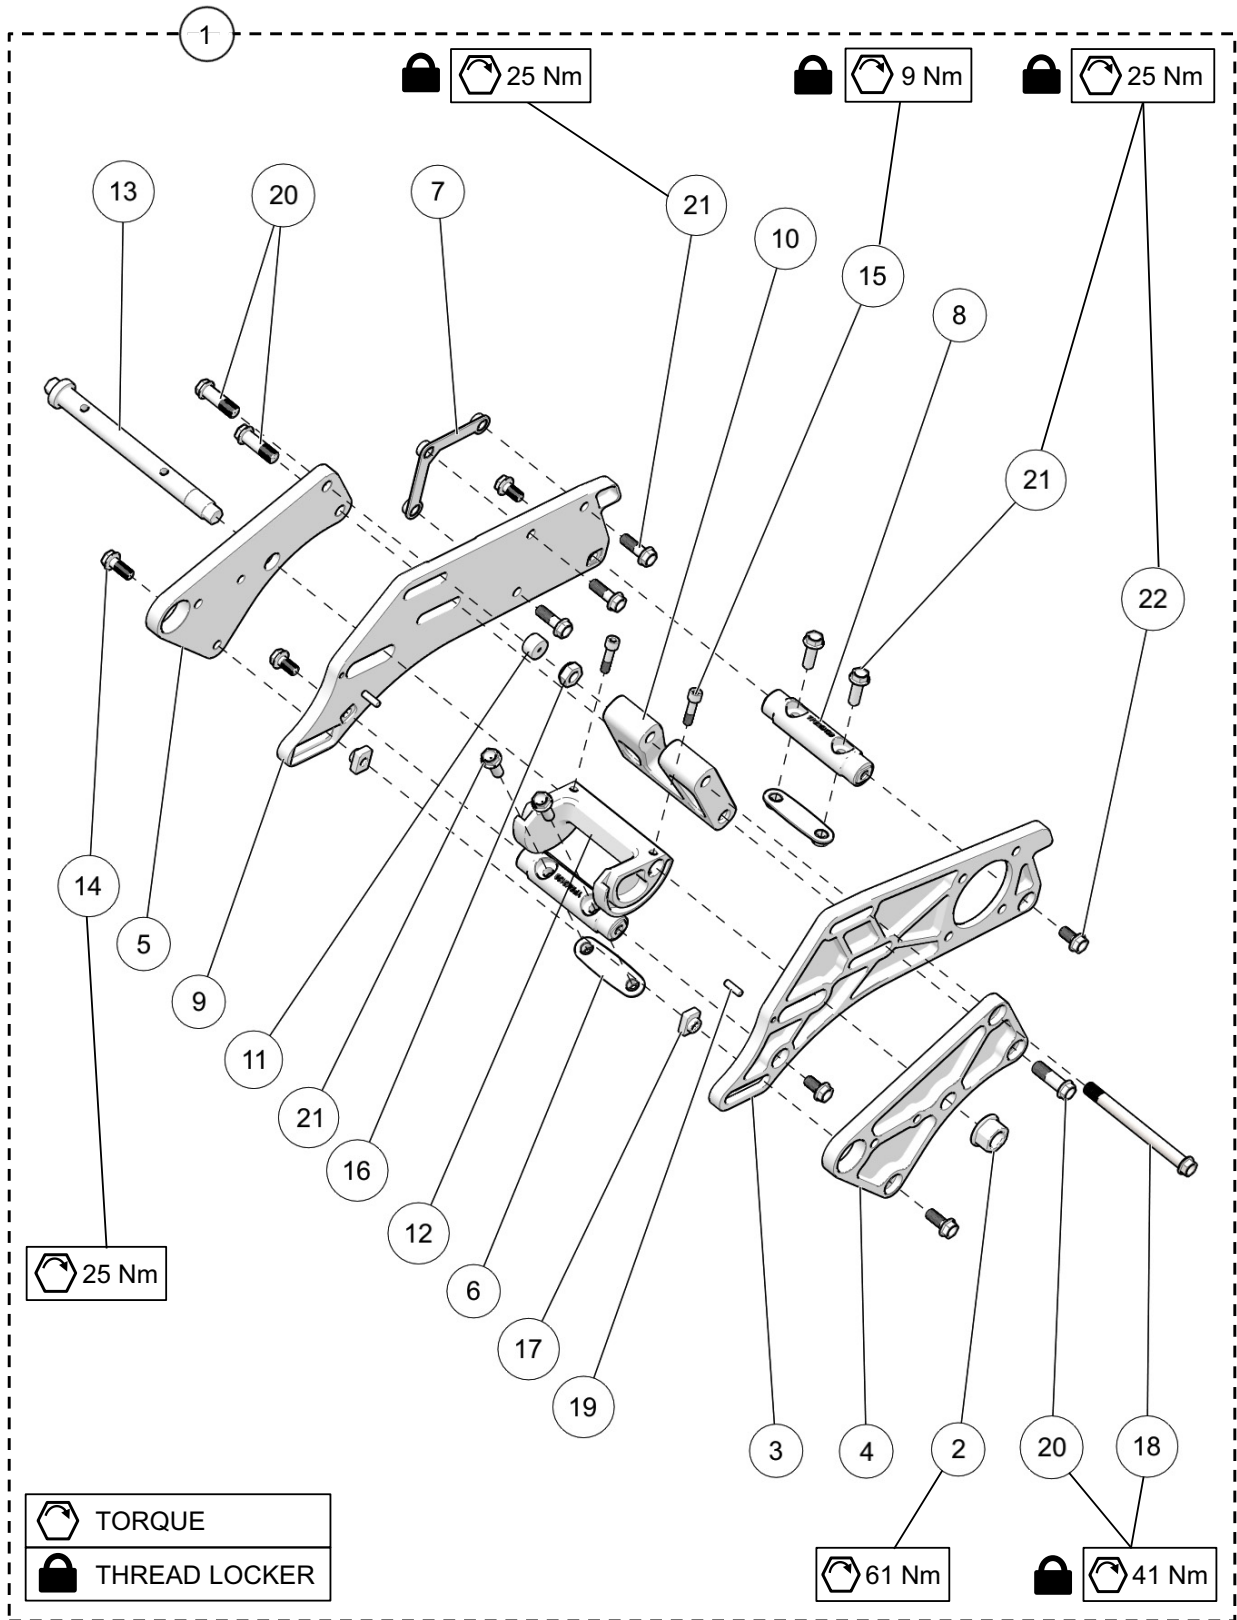

ITEM	PART #	DESCRIPTION	QTY
YETI SNOWMX MY2021 :: BIKE MOUNT ASSEMBLY 129FR & 137MT			
1	YABM3234	BIKE MOUNT ASSEMBLY	1
2	YPBM1593	FN, M16-1.5, TI	1
3	YPBM1831CL	TUNNEL SIDE PLATE 2.2, LH - CLEAR	1
4	YPBM1833BK	BIKE MOUNT PLATE, LH, 2.2 10MM - BLACK	1
5	YPBM1834BK	BIKE MOUNT PLATE, RH, 2.2 10MM - BLACK	1
6	YPBM3112	NUT PLATE, CROSS BAR ASSY	2
7	YPBM3114	NUT PLATE, TUNNEL PLATE ASSY, RH	1
8	YPBM3139	CROSS BAR, HD	2
9	YPBM3157	TUNNEL SIDE PLATE, RH	1
10	YPBM3201	STRUT MOUNT BLOCK, M10	1
11	YPBM3206	UNTHREADED BUMPER, 11/16" O.D	1
12	YPBM3237	ECCENTRIC CAM	1
13	YPDR1130CL	BOLT, ECCENTRIC CAM - CLEAR	1
14	YPHW1001	HFCS, M8-1.25X20MM, TI	2
15	YPHW1012	HSCS, M6-1.0X25MM, TI	2
16	YPHW1059	SLN, M10-1.25, TI	1
17	YPHW1129	TN, M8-1.25, TI	2
18	YPHW1599	HFCS, M10-1.25X110MM, TI	1
19	YPHW1712	DP, 3/16" - 5/8", ALLOY STEEL	2
20	YPHW1895	HFCS, M10-1.25X32MM, TI	3
21	YPHW1897	HFCS, M8-1.25X25MM, TI	7
22	YPHW2628	HFCS, M8-1.25X16, TI	4