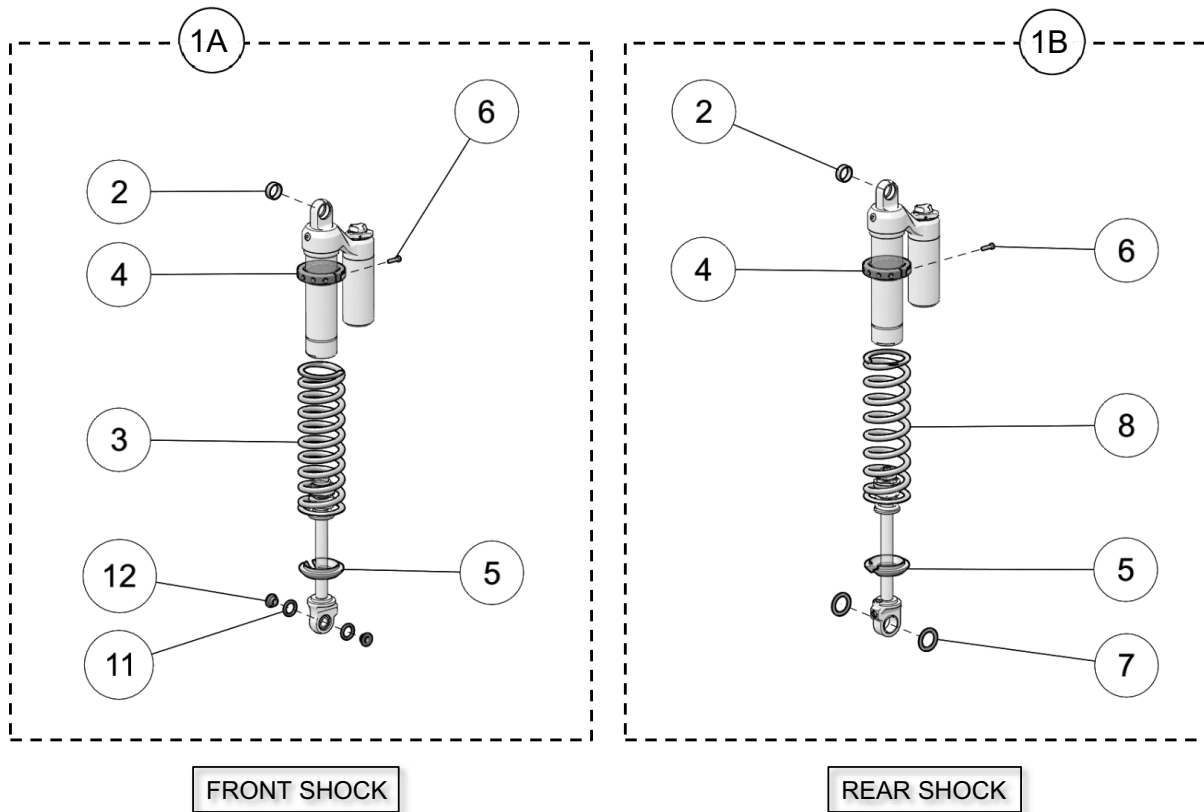

SHOCK ABSORBER PARTS - YETI 120SS

ITEM	PART #	DESCRIPTION	QTY
YETI SNOWMX MY2021 :: SHOCK ABSORBER PARTS			
1A	YASU3280	SHOCK ABSORBER, FRONT - ELKA STAGE 5	1
1B	YASU3291	SHOCK ABSORBER, REAR - ELKA STAGE 5	1
2	YPSU3251	SHOCK HEAD SLEEVE BEARING	2
3	YPSU3254	MAIN SPRING, FRONT SHOCK	1
4	YPSU3910	PRELOAD RING	1
5	YPSU3911	SPRING CLIP	1
6	YPSU3915	RING BOLT	1
7	YPSU3917	PLASTIC SPACER	2
8	YPSU3921	MAIN SPRING, REAR SHOCK	1
9	YPSU3926	O-RING	2
10	YPSU3927	SPACER	2