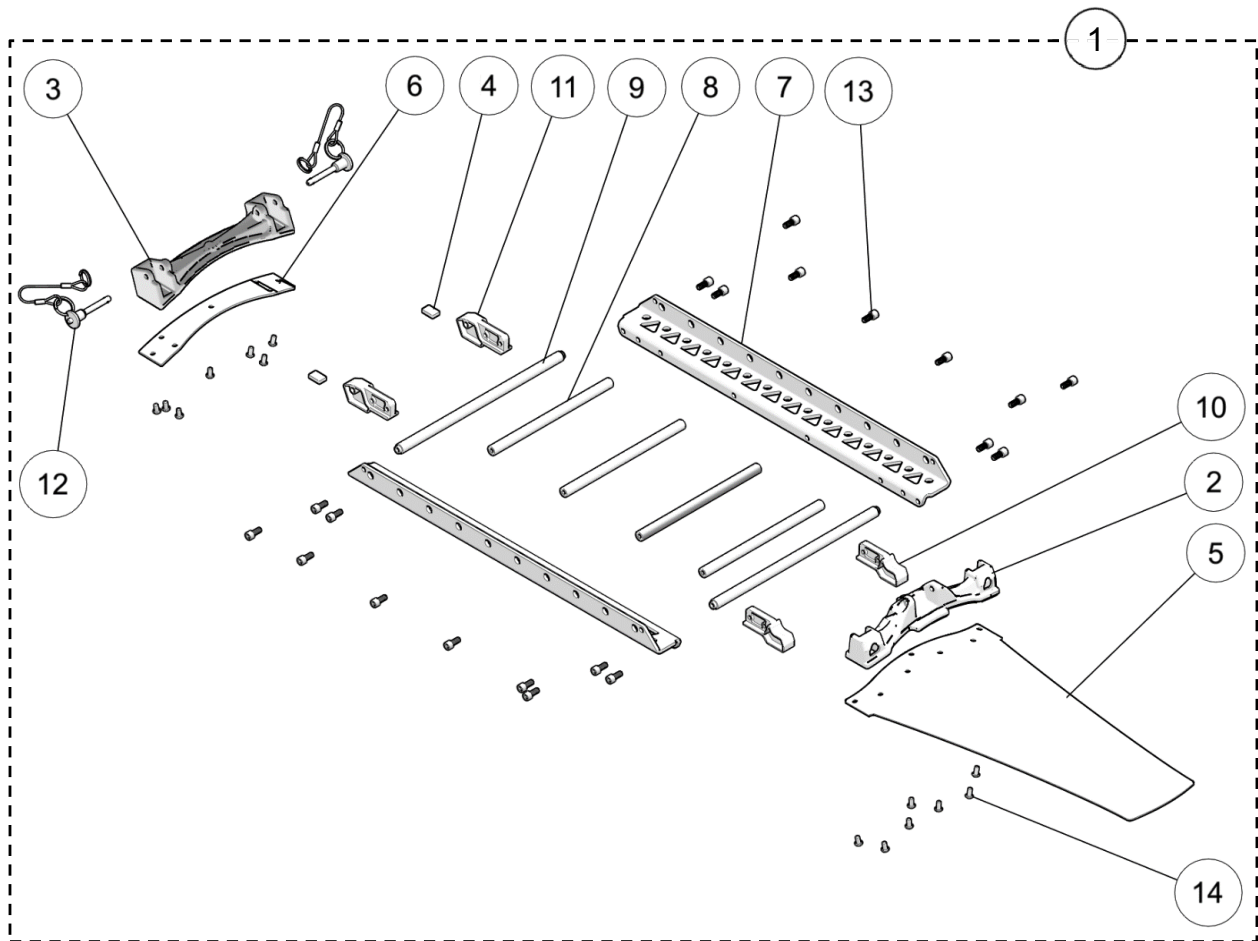

CARGO RACK KIT

ITEM	PART #	DESCRIPTION	QTY
YETI SNOWMX MY2021 :: CARGO RACK ASSEMBLY			
1	YAAC2268BK	CARGO RACK ASSEMBLY	1
2	YPAC1628	MOUNT, YETI CAN	1
3	YPAC1666	MOUNT, REAR CARGO RACK	1
4	YPAC1713	FOAM, CARGO PAD	2
5	YPAC1733	FOAM, UTILITY CONTAINER MOUNT	1
6	YPAC1734	FOAM, CARGO MOUNT	1
7	YPAC1949BK	CARGO RACK, SIDE FORMED 129" - BLACK	2
8	YPAC1950BK	CARGO RACK, SHAFT - BLACK	4
9	YPAC1951BK	CARGO RACK, SHAFT UPPER - BLACK	2
10	YPAC2229BK	CARGO RACK, FRONT BRACKET MOUNT - BLACK	2
11	YPAC2230BK	CARGO RACK, REAR BRACKET MOUNT - BLACK	2
12	YPHW1753	QUICK RELEASE PIN, 1/4X 1-1/2 - ASSY	2
13	YPHW2298	HSCS, M6-1.0X14MM, 8.8, ZP	20
14	YPHW2302	HSBS, M5-0.8X10MM, 10.9, ZP	14