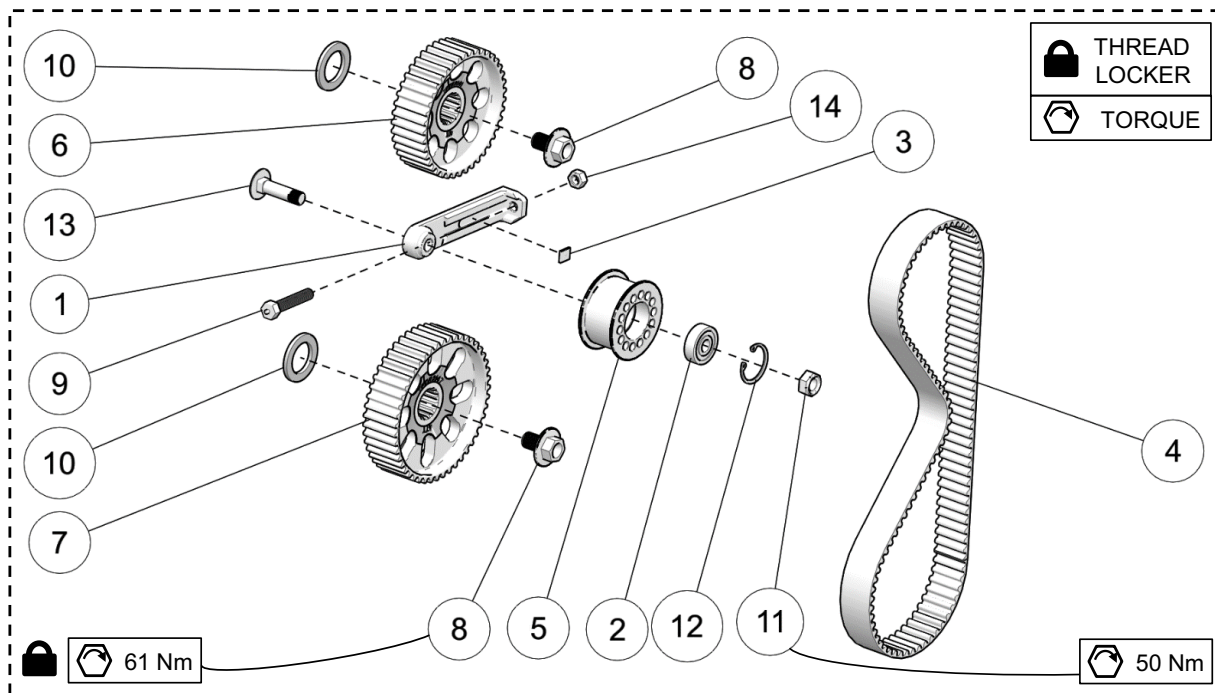

SYNCRDRIVE ASSEMBLY

ITEM	PART #	DESCRIPTION	QTY
YETI SNOWMX MY2021 :: SYNCRDRIVE ASSEMBLY			
1	YPDR1319CL	SYNCRDRIVE BELT TENSIONER - CLEAR	1
2	YPDR1566	6200 BEARING	1
3	YPDR1615	BELT DEFLECTION GAUGE	1
4	YPDR1792	BELT, MITSUBOSHI GIGA TORQUE 896MMX28MM WIDE	1
5	YPDR1838BK	IDLER WHEEL 2" FLANGED, 28MM - BLACK	1
6-A	YPDR2141BK	GEARS, SYNCRDRIVE 28MM 41T - BLACK	1
6-B	YPDR2141BL	GEARS, SYNCRDRIVE 28MM 41T - BLUE	1
6-C	YPDR2141CL	GEARS, SYNCRDRIVE 28MM 41T - CLEAR	1
6-D	YPDR2141GN	GEARS, SYNCRDRIVE 28MM 41T - GREEN	1
6-E	YPDR2141OR	GEARS, SYNCRDRIVE 28MM 41T - ORANGE	1
6-F	YPDR2141RD	GEARS, SYNCRDRIVE 28MM 41T - RED	1
7-A	YPDR2147BK	GEARS, SYNCRDRIVE 28MM 47T - BLACK	1
7-B	YPDR2147BL	GEARS, SYNCRDRIVE 28MM 47T - BLUE	1
7-C	YPDR2147CL	GEARS, SYNCRDRIVE 28MM 47T - CLEAR	1
7-D	YPDR2147GN	GEARS, SYNCRDRIVE 28MM 47T - GREEN	1
7-E	YPDR2147OR	GEARS, SYNCRDRIVE 28MM 47T - ORANGE	1
7-F	YPDR2147RD	GEARS, SYNCRDRIVE 28MM 47T - RED	1
8	YPHW1034	HFCS, M12-1.25X20MM, TI	2
9	YPHW1043	HCS, M8-1.25X45MM, TI	1
10	YPHW1057	W, 1.50X1.0X0.125, SS	2
11	YPHW1059	SLN, M10-1.25, TI	1
12	YPHW1418	IRR, 1-1/8	1
13	YPHW1591	CB, M10-1.25X45MM CARRIAGE, TI	1
14	YPHW1760	HN, M8-1.25, 8, ZP, 12MM HEAD, JIS	1