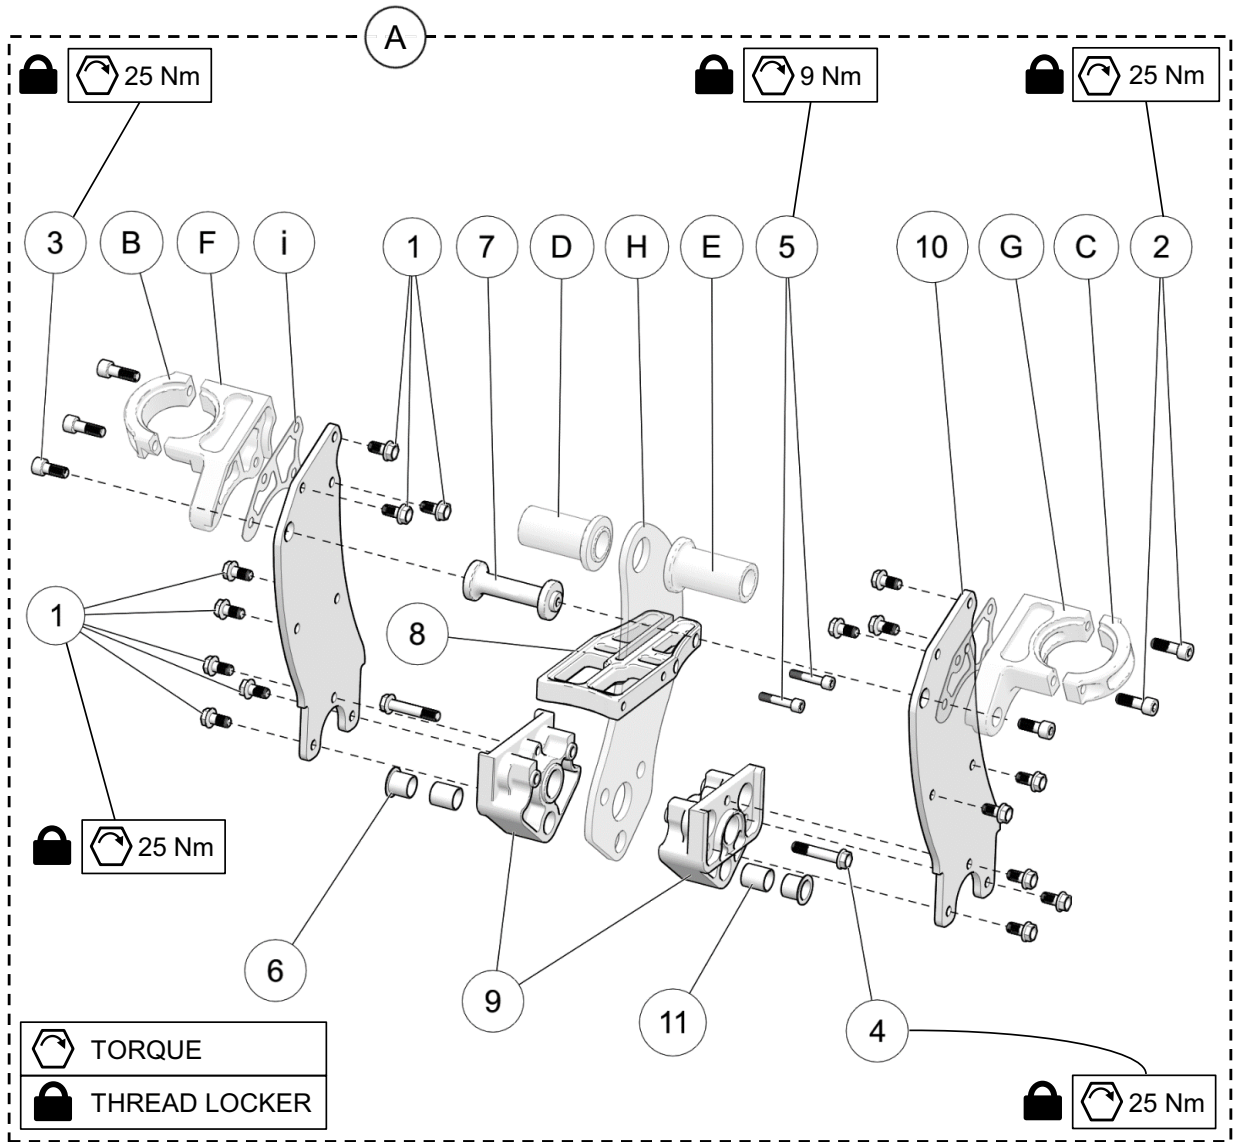

---

2021  
PARTS  
LIST

SKI ASSEMBLY

ITEM	PART #	DESCRIPTION	QTY
		<b>YETI SNOWMX MY2021 :: SKI ASSEMBLY</b>	
1-A	YASK2005BK	SKI ASSEMBLY, YETI - BLACK	1
1-B	YASK2005BL	SKI ASSEMBLY, YETI - BLUE	1
1-C	YASK2005GN	SKI ASSEMBLY, YETI - GREEN	1
1-D	YASK2005OR	SKI ASSEMBLY, YETI - ORANGE	1
1-E	YASK2005RD	SKI ASSEMBLY, YETI - RED	1
1-F	YASK2005WT	SKI ASSEMBLY, YETI - WHITE	1
2	YPHW1030	HFCS, M6-1.0X55MM, TI	2
3	YPHW1059	SLN, M10-1.25, TI	1
4	YPHW1063	FNLN, M6-1.0, TI	2
5	YPHW1599	HFCS, M10-1.25X110, TI	1
6	YPHW2628	HFCS, M8-1.25X16, TI	2
7	YPSK1171	BUMPER RUBBER SKI, YETI ASM	1
8	YPSK1172	BUSHING ASM, SKI PIVOT - HARD ANODIZED	1
9-A	YPSK1195BK	SKI HANDLE - BLACK	1
9-B	YPSK1195BL	SKI HANDLE - BLUE	1
9-C	YPSK1195GN	SKI HANDLE - GREEN	1
9-D	YPSK1195OR	SKI HANDLE - ORANGE	1
9-E	YPSK1195RD	SKI HANDLE - RED	1
9-F	YPSK1195WT	SKI HANDLE - WHITE	1
10	YPSK1823	SKI, OUTSIDE RUNNER	2
11	YPSK1904	PLATE, SKI BUMPER, TI	1
12	YPSK2448CL	SKI RECEIVER, LIGHTEND - CLEAR	1
13-A	YPSK3002BK	SKI, BOARD - BLACK	1
13-B	YPSK3002BL	SKI, BOARD - BLUE	1
13-C	YPSK3002GN	SKI, BOARD - GREEN	1
13-D	YPSK3002OR	SKI, BOARD - ORANGE	1
13-E	YPSK3002RD	SKI, BOARD - RED	1
13-F	YPSK3002WT	SKI, BOARD - WHITE	1
14	YPSK3003	SKAG	1
15	YPSK3031	SKAG WASHER	1
16	1074-08-0001	FNN, M8-1.25, 8, ZP, DIN6926	3
17	1430-06-X016	RWHS, 6X16, TX, ZP	4