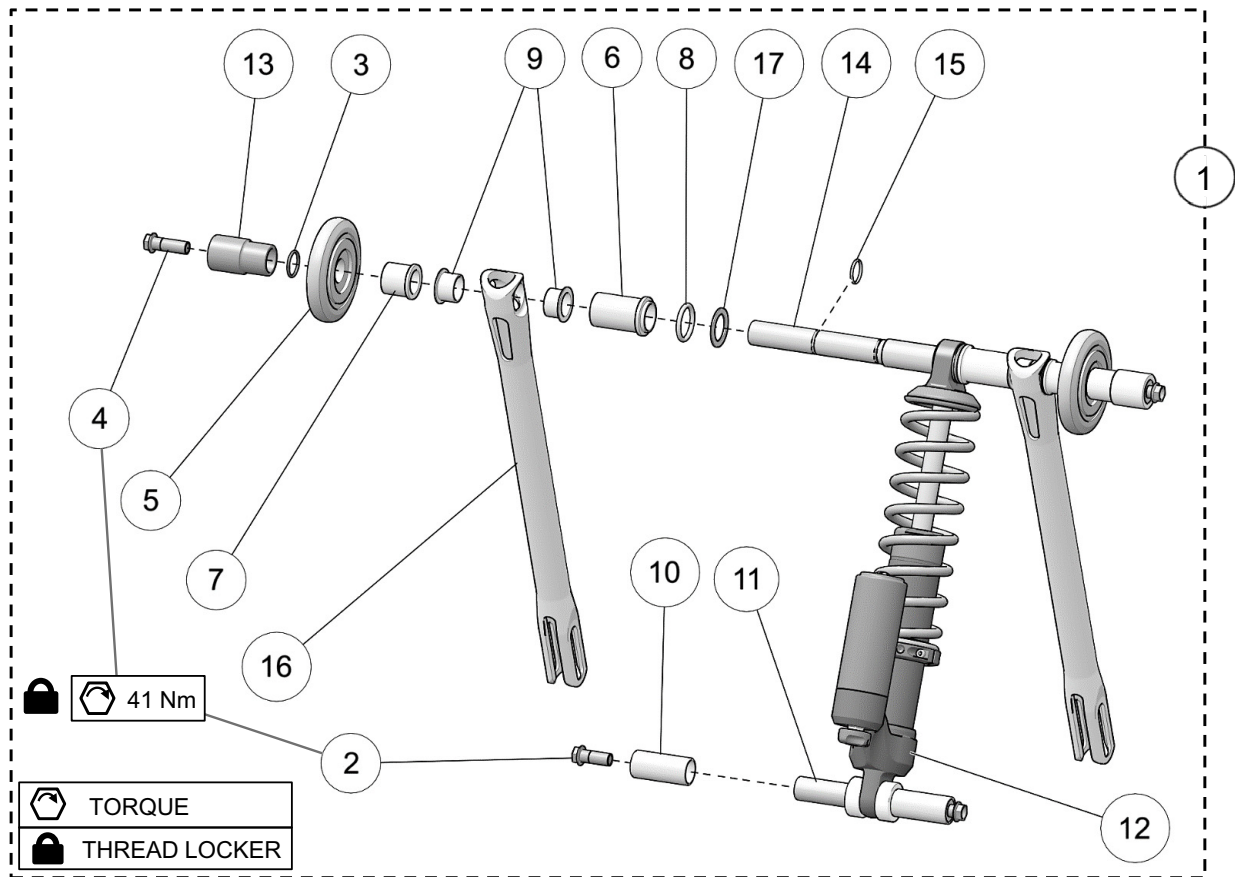

REAR A-ARM ASSEMBLY - YETI 129FR & 137MT

ITEM	PART #	DESCRIPTION	QTY
		YETI SNOWMX MY2021 :: REAR ARM ASSEMBLY - 129FR &137MT	
1	--	2021 SUSPENSION, REAR ARM ASSY, 129FR &137MT	1
2	YPHW1894	HFCS, M10-1.25X25MM, TI	2
3	YPHW1987	O-RING (#018)	2
4	YPHW2712	HFCS, M10-1.25X30MM, TI	2
5	YPSU1217	WHEEL 3.350"	2
6	YPSU1381	REAR SHAFT INNER PLASTIC SHOCK SPACERS	2
7	YPSU1382	REAR SHAFT MIDDLE PLASTIC SPACER	2
8	YPSU1384	UPPER SHAFT, INNER O-RING SEAL	2
9	YPSU1387	REACTOR NYLON BUSHING, UPPER SHAFT	4
10	YPSU2159BK	COLLAR, RAPTOR SHOCK LOWER - BLACK	2
11	YPSU2380CL	LOWER SHOCK SHAFT SS, TI	1
12-A	YPSU2593	SHOCK ABSORBER, REAR - ELKA STAGE 5	1
12-B	YPSU2645	SHOCK ABSORBER, REAR - ELKA STAGE 3	1
13	YPSU3152	BUSHING, SUSPENSION, SHORT	2
14	YPSU3154	UPPER REAR SHAFT, X-MODEL	1
15	YPSU3156	O-RING 1/16, 9/16 ID, 11/16 OD	2
16	YPSU3224	REACTOR ARM, ALUMINUM	2
17	YPSU3917	PLASTIC SPACER	2