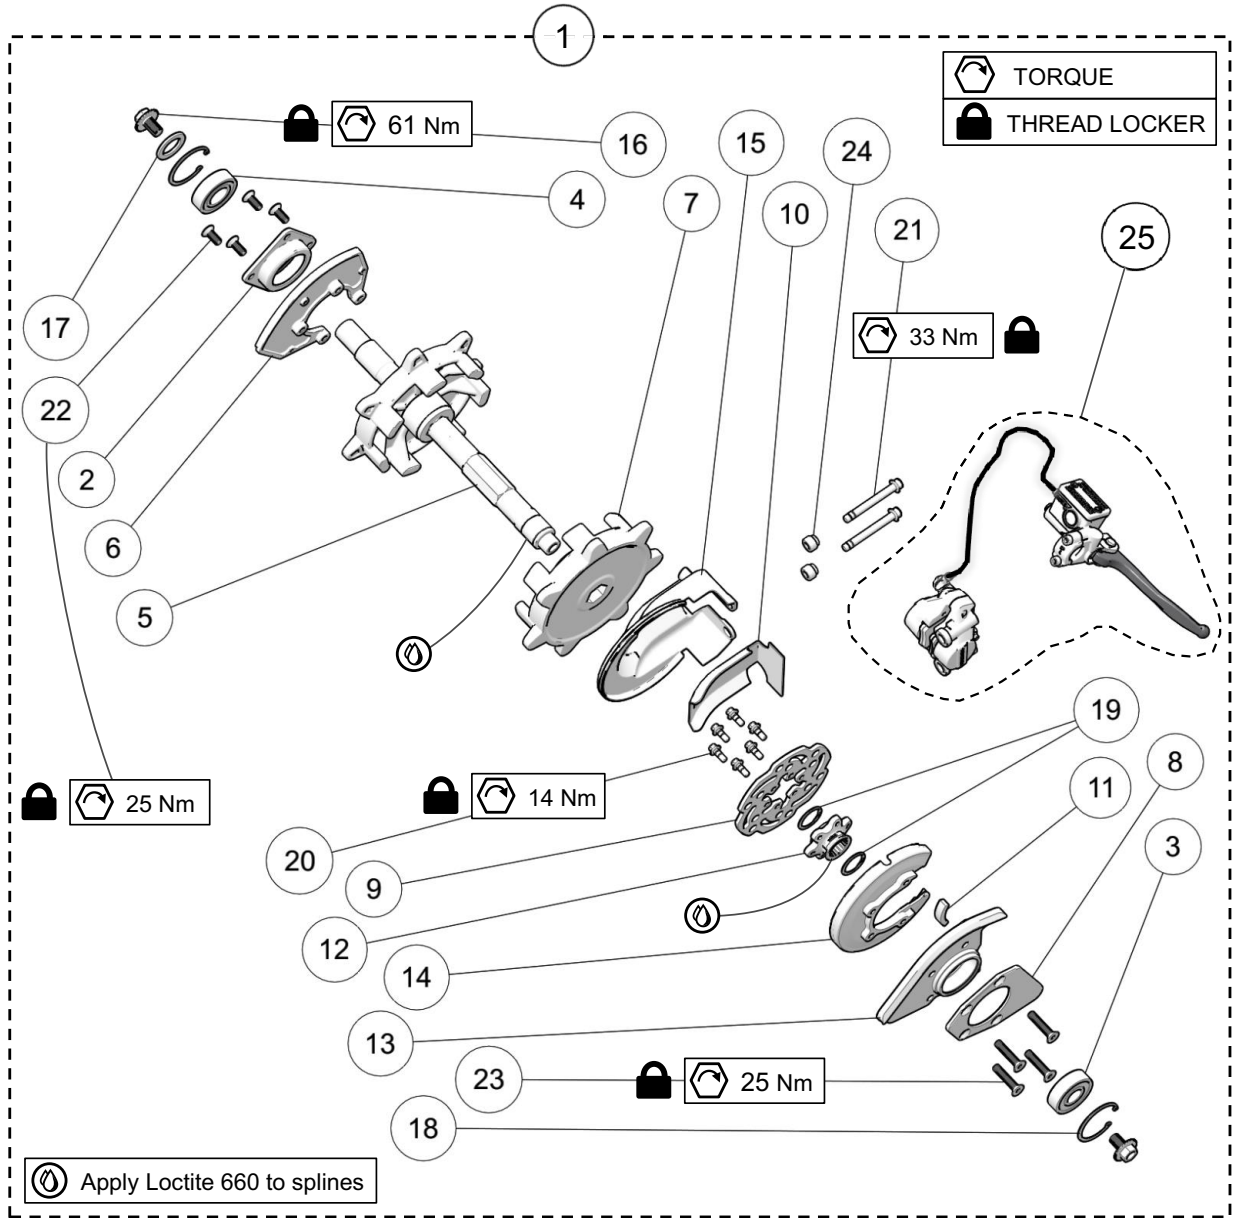

BIKE MOUNT ASSEMBLY - YETI 120SS

ITEM	PART #	DESCRIPTION	QTY
<b>YETI SNOWMX MY2021 :: BIKE MOUNT ASSEMBLY 120SS</b>			
1	YABM3267	BIKE MOUNT ASSEMBLY 120SS	1
2	YPBM1593	FN, M16-1.5, TI	1
3	YPBM1833BK	BIKE MOUNT PLATE, LH, 2.2 10MM - BLACK	1
4	YPBM1834BK	BIKE MOUNT PLATE, RH, 2.2 10MM - BLACK	1
5	YPBM3112	NUT PLATE, CROSS BAR	2
6	YPBM3114	NUT PLATE, TUNNEL PLATE, RH	1
7	YPBM3121	PLATE, TUNNEL SIDE HD, LH	1
8	YPBM3123	PLATE, TUNNEL SIDE HD, RH	1
9	YPBM3139	CROSS BAR, HD	2
10	YPBM3201	STRUT MOUNT BLOCK, M10	1
11	YPBM3206	UNTHREADED BUMPER, 11/16" O.D	1
12	YPBM3215	ECCENTRIC CAM, LH	1
13	YPBM3220	ECCENTRIC, CROSS TUBE	1
14	YPBM3226	ECCENTRIC CAM, RH	1
15	YPDR1130CL	BOLT, ECCENTRIC CAM - CLEAR	1
16	YPHW1001	HFCS, M8-1.25X20MM, TI	2
17	YPHW1012	HSCS, M6-1.0X25MM, TI	2
18	YPHW1059	SLN, M10-1.25, TI	1
19	YPHW1129	TN, M8-1.25, TI	2
20	YPHW1599	HFCS, M10-1.25X110MM, TI	1
21	YPHW1712	DP, 3/16" - 5/8", ALLOY STEEL	2
22	YPHW1895	HFCS, M10-1.25X32MM, TI	3
23	YPHW1897	HFCS, M8-1.25X25MM, TI	7
24	YPHW2628	HFCS, M8-1.25X16, TI	4

### JACK SHAFT ASSEMBLY

ITEM	PART #	DESCRIPTION	QTY
<b>YETI SNOWMX MY2021 :: JACK SHAFT ASSEMBLY</b>			
1-A	--	JACK SHAFT ASSEMBLY, 129FR & 137MT	1
1-B	--	JACK SHAFT ASSEMBLY, 120SS	1
2	YPDR1051BK	BEARING HOLDER JACK SHAFT - BLACK	1
3	YPDR1259	6304 BEARING	1
4	YPDR1260	6205 BEARING	1
5-A	YPDR1724	SPROCKET, 16T, KTM SPLINE -- (129FR & 137MT)	1
5-B	YPDR2402	SPROCKET, 14T, 25.2MM X 15 SPLINE -- (120SS)	1
6-A	YPDR2060	JACK SHAFT, TI	1
6-B	YPDR2362	JACK SHAFT SS, TI	1
7	YPDR2110	COVER, TENSIONER BOLT	1
8	YPDR3001	BEARING HOUSING, ADJUSTABLE	1
9	YPDR3002	ANGLE	2
10	YPDR3116	NUT PLATE, DRIVE PLATE	1
11	YPDR3117	NUT PLATE, TUNNEL PLATE LH	1
12	YPHW1034	HFCS, M12-1.25X20MM, TI	2
13	1049-08-1020	HSFS, M8-1.25X20MM, TI	7
14	YPHW1057	W, 1.50X1.0X0.125, SS	1
15	YPHW1282	IRR, 2.00"	1
16	YPHW1657	ERR, 1.00" (#100)	2
17	YPHW1897	HFCS, M8-1.25X25MM, TI	4