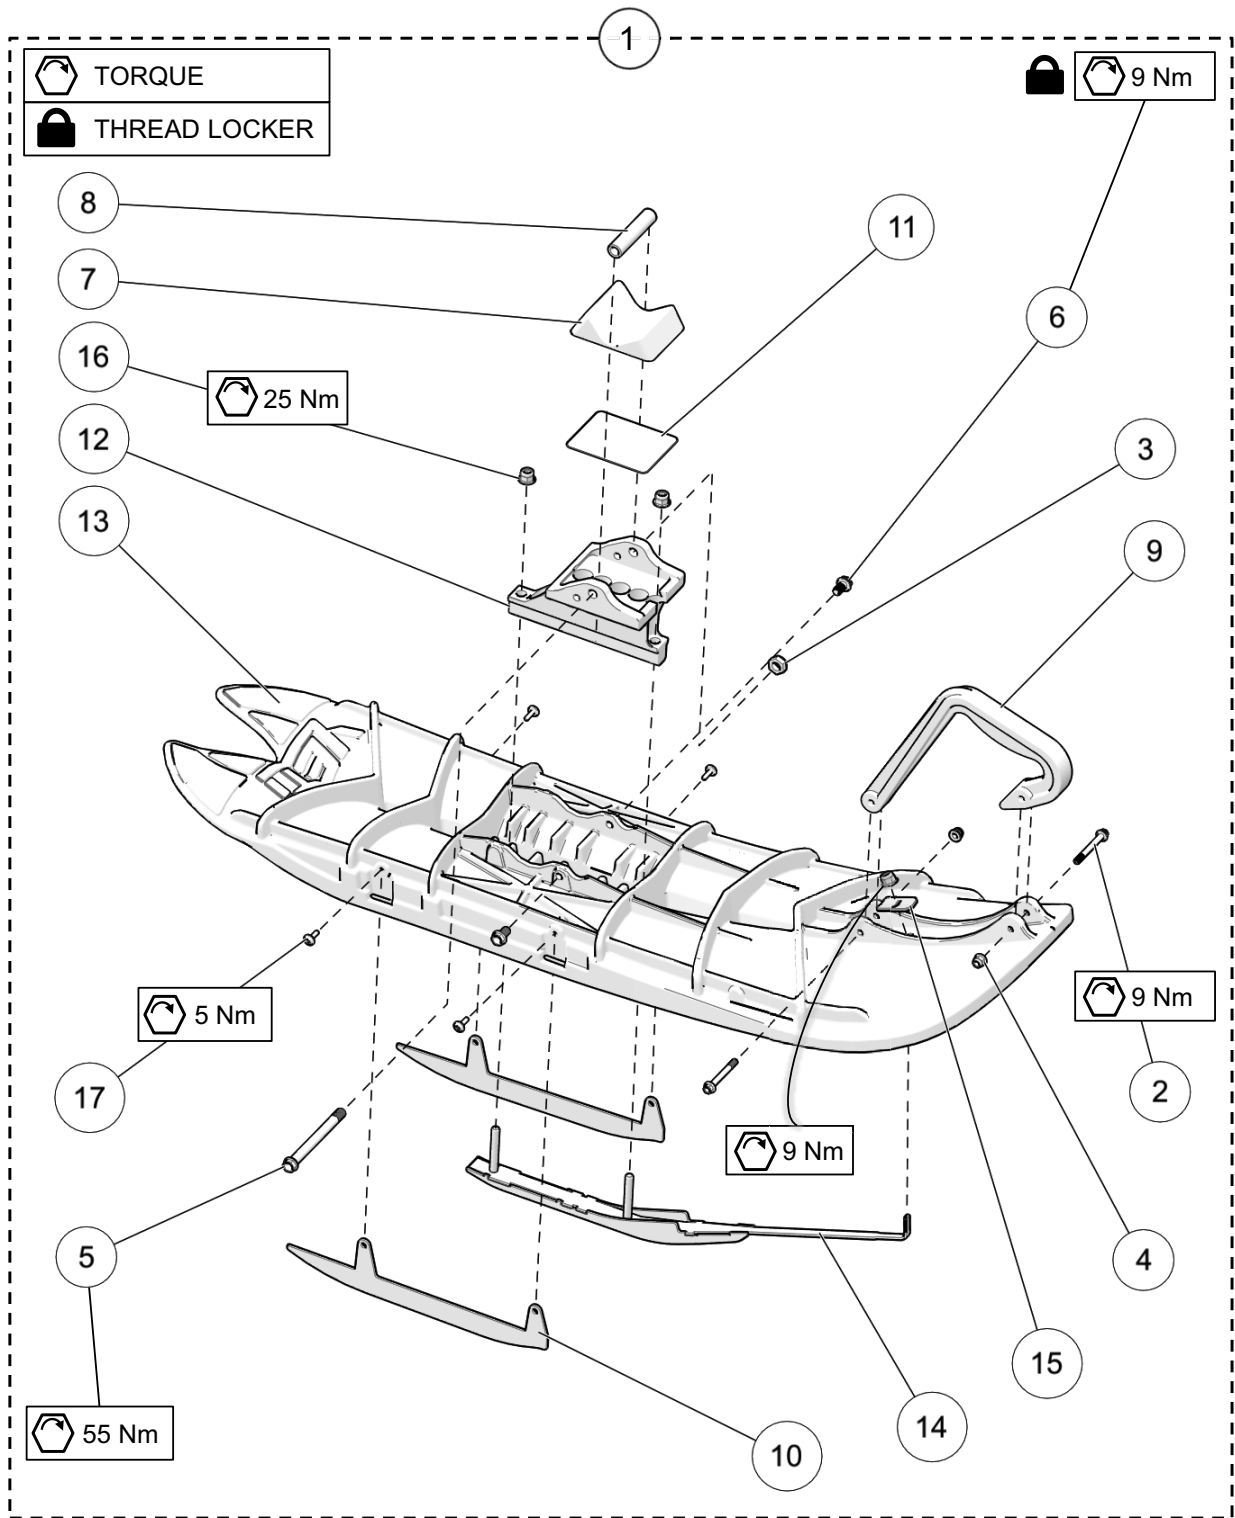

SKI ASSEMBLY