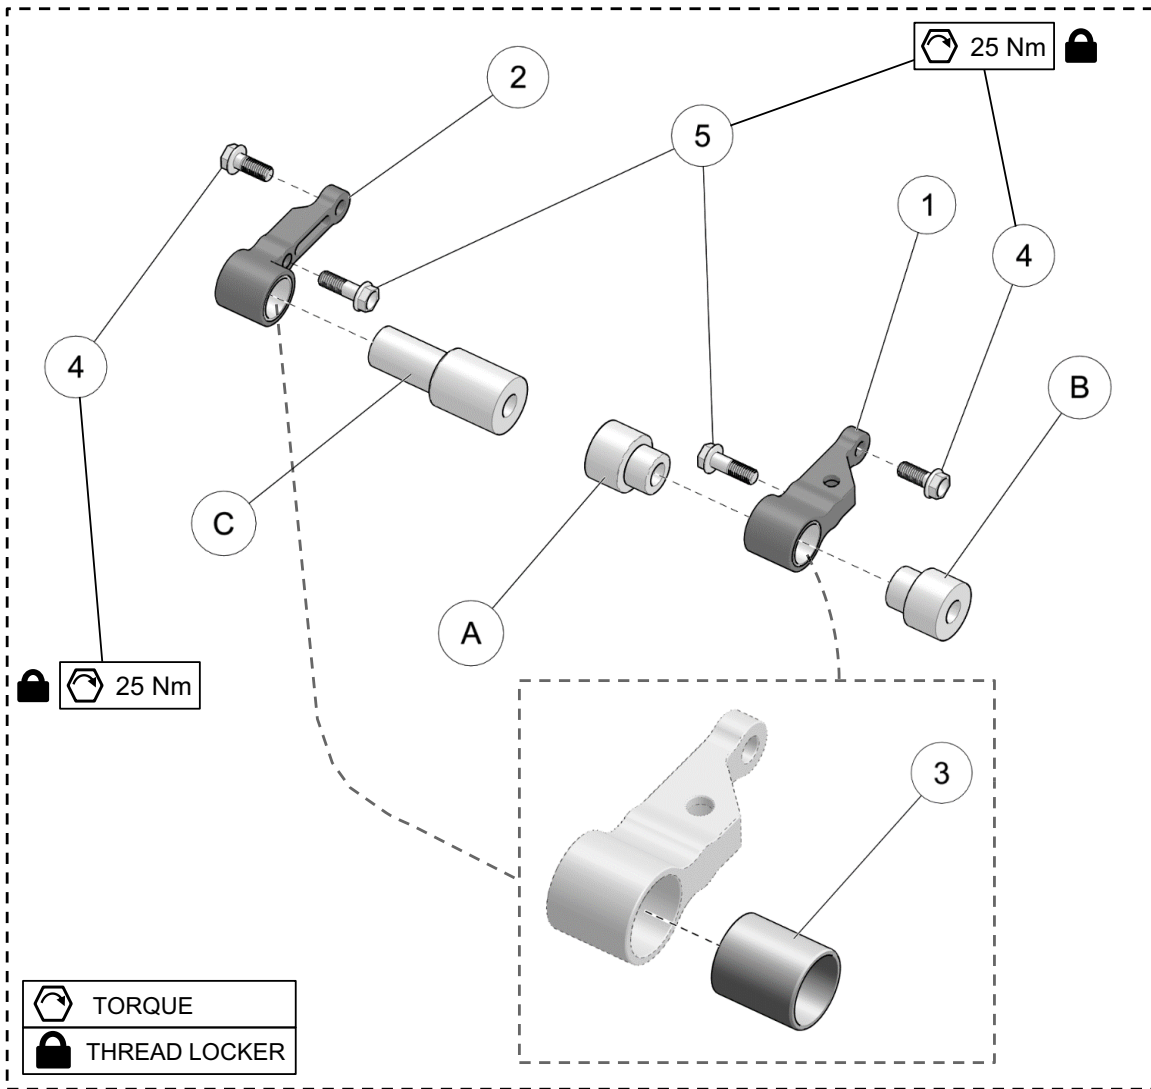

### FITMENT PARTS - YETI 120SS

ITEM	PART #	DESCRIPTION	QTY
<b>YETI SNOWMX MY2021 :: FITMENT PARTS - 120SS</b>			
1	YAAK3090	S-KIT - FITMENT PARTS - 120SS	1
2	YAAC1986	TOOL, BIKE MOUNT INSTALLATION	1
3	YDIN9021	USER MANUAL YETI 2020	1
4	YPAC1710	SYRINGE, 60MM CATHETER TIP	1
5	YPAC3030	S-KIT - TOOLS AND MANUAL ELKA	1
6	YPBM1748	CHAIN PROTECTOR, BIKE ADAPTER	1
7	YPDR1682	D.I.D. 62 LINK CHAIN 520	1
8	YPDR1792	BELT, MITSUBOSHI GIGA TORQUE 896MMX28MM,	1
9	YPDR1843	HOSE, BRAKE LINE BLEEDING	1
10	YPHW1595	SOCKET, ECCENTRIC NUT, 22MM-19MM	1
11	YPHW1683	RUBBER GROMMET 3/8"ID X 1/2"OD X 1/8"TK	1
12	YPHW1798	SPRING, CHAIN TENSIONER - HEAVY (RED STR)	1

## SOFT STRUT ASSEMBLY

ITEM	PART #	DESCRIPTION	QTY
<b>YETI SNOWMX MY2021 :: SOFT STRUT ASSEMBLY</b>			
1	1047-16-1065	ROD END, M16-1.5X65, ASSY	1
2	YPSU3208	SOFT STRUT EYELET BUSHING	2
3	YPSU3240	SOFT STRUT, ASSEMBLY	1
4	YPSU3244	BEARING GE12UK	2
5	YPSU3249	RETAINING RING R4000-87ZP	2
6	YPSU3934	SOFT STRUT, BUSHING	1
<b>BIKE SPECIFIC SOFT STRUT ASSEMBLY PARTS * SEE YETISNOWMX.CA/YETIVERTER *</b>			
A	--	T-BUSHING, ANTI-ROTATION	1

### BIKE MOUNT ADAPTER ASSEMBLY - SILVER

ITEM	PART #	DESCRIPTION	QTY
<b>YETI SNOWMX MY2021 :: BIKE MOUNT ADAPTER ASSEMBLY</b>			
1	YPBM1746	BEARING, BIKE MOUNT	4
2	YPHW1001	HFCS, M8-1.25X20MM, TI	2
3	YPHW1897	HFCS, M8-1.25X25MM, TI	2
<b>BIKE SPECIFIC, BIKE MOUNT ADAPTER PARTS * SEE YETISNOWMX.CA/YETIVERTER *</b>			
A	--	BUSHING, BIKE MOUNT, RH	1
B	--	BUSHING, BIKE MOUNT, LH	1
C	--	BIKE MOUNT ADAPTER, RH	1
D	--	BIKE MOUNT ADAPTER, LH	1