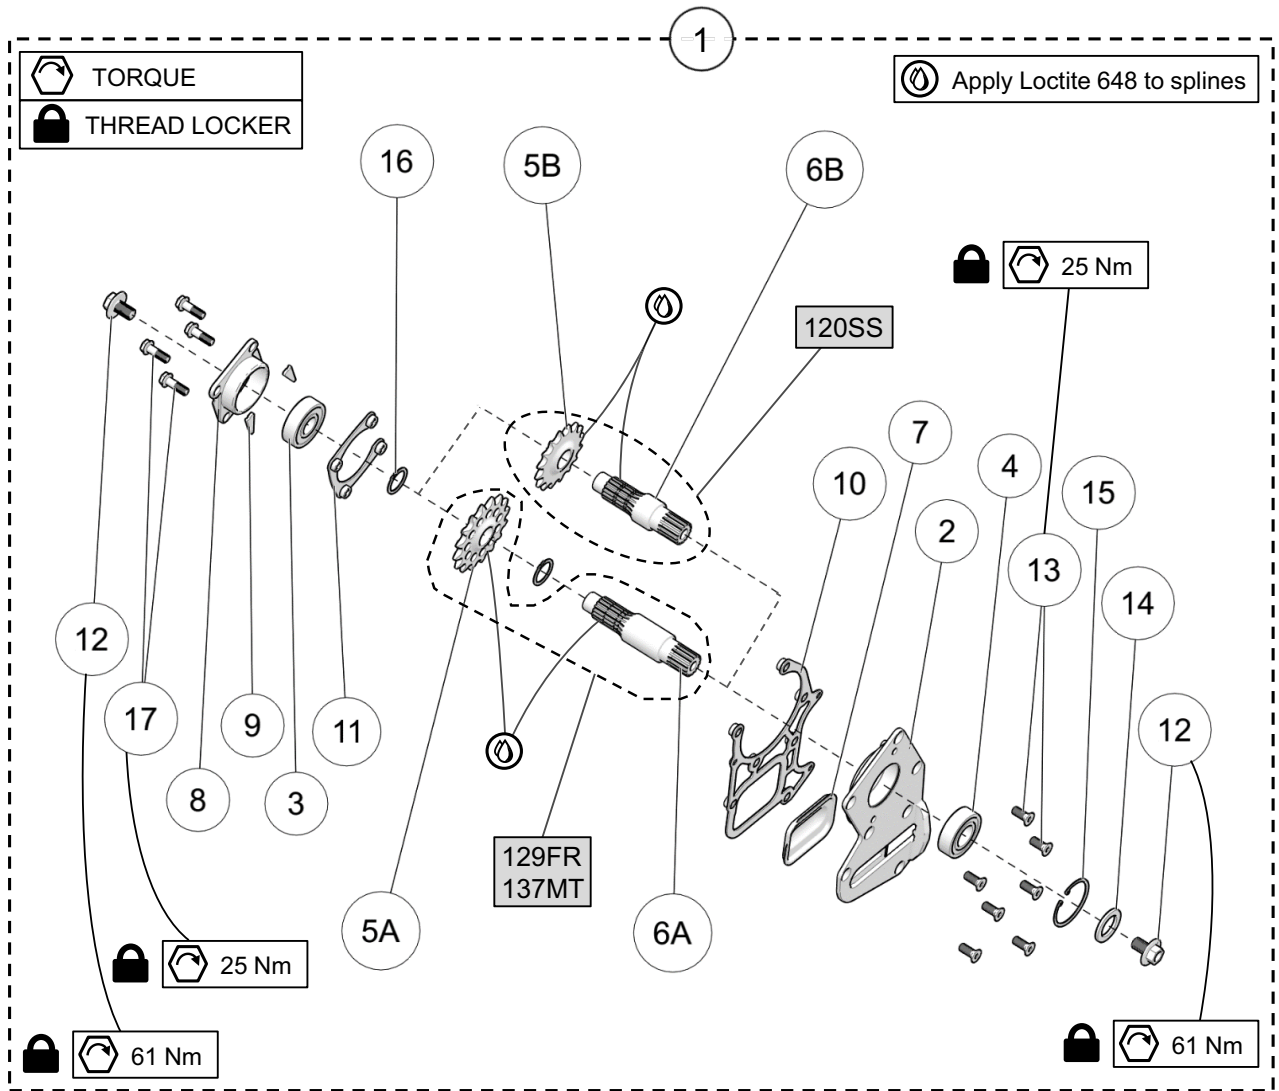

JACK SHAFT ASSEMBLY

ITEM	PART #	DESCRIPTION	QTY
YETI SNOWMX MY2021 :: JACK SHAFT ASSEMBLY			
1-A	--	JACK SHAFT ASSEMBLY, 129FR & 137MT	1
1-B	--	JACK SHAFT ASSEMBLY, 120SS	1
2	YPDR1051BK	BEARING HOLDER JACK SHAFT - BLACK	1
3	YPDR1259	6304 BEARING	1
4	YPDR1260	6205 BEARING	1
5-A	YPDR1724	SPROCKET, 16T, KTM SPLINE -- (129FR & 137MT)	1
5-B	YPDR2402	SPROCKET, 14T, 25.2MM X 15 SPLINE -- (120SS)	1
6-A	YPDR2060	JACK SHAFT, TI	1
6-B	YPDR2362	JACK SHAFT SS, TI	1
7	YPDR2110	COVER, TENSIONER BOLT	1
8	YPDR3001	BEARING HOUSING, ADJUSTABLE	1
9	YPDR3002	ANGLE	2
10	YPDR3116	NUT PLATE, DRIVE PLATE	1
11	YPDR3117	NUT PLATE, TUNNEL PLATE LH	1
12	YPHW1034	HFCS, M12-1.25X20MM, TI	2
13	1049-08-1020	HSFS, M8-1.25X20MM, TI	7
14	YPHW1057	W, 1.50X1.0X0.125, SS	1
15	YPHW1282	IRR, 2.00"	1
16	YPHW1657	ERR, 1.00" (#100)	2
17	YPHW1897	HFCS, M8-1.25X25MM, TI	4