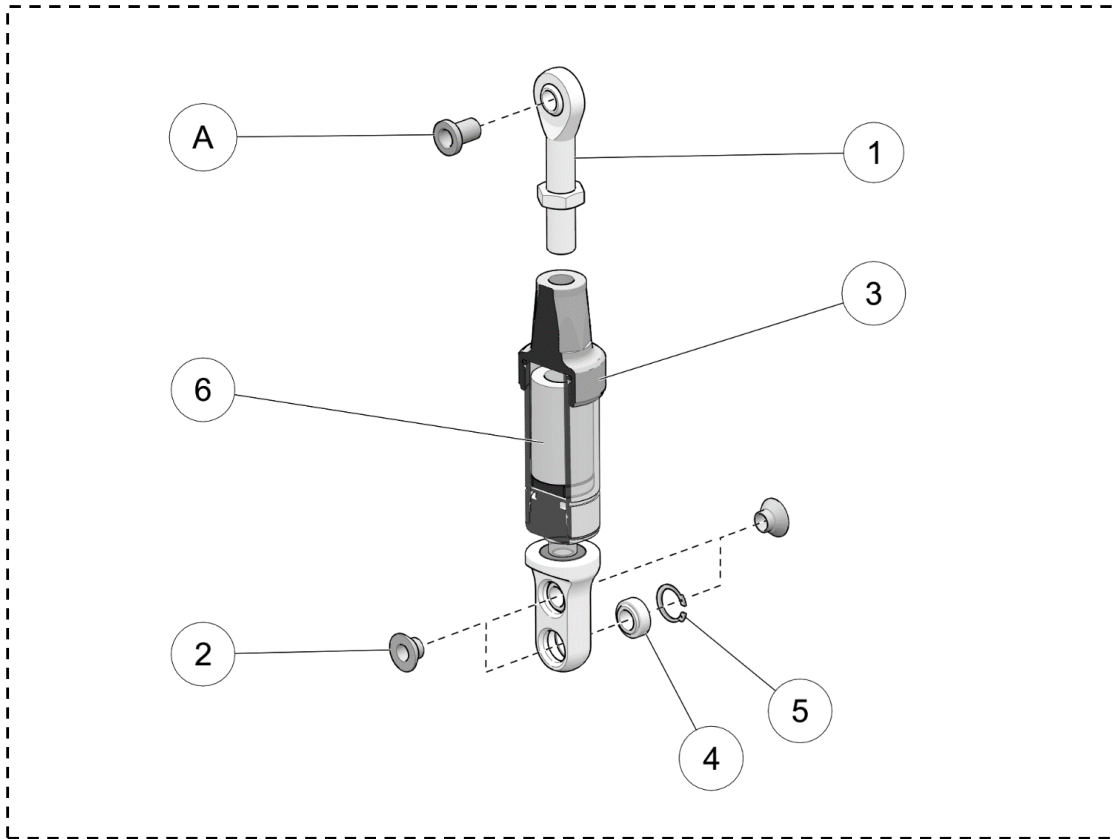

FITMENT PARTS - YETI 129FR & 137MT

ITEM	PART #	DESCRIPTION	QTY
<b>YETI SNOWMX MY2021 :: FITMENT PARTS - 129FR &amp; 137MT</b>			
1	YAAK3211	S-KIT - FITMENT PARTS	1
2	YAAC1986	TOOL, BIKE MOUNT INSTALLATION	1
3	YDIN9021	USER MANUAL YETI 2020	1
4	YPAC3030	S-KIT - TOOLS AND MANUAL ELKA	1
5	YPBM1748	CHAIN PROTECTOR, BIKE ADAPTER	1
6	YPDR1682	D.I.D. 62 LINK CHAIN 520	1
7	YPDR1792	BELT, MITSUBOSHI GIGA TORQUE 896MMX28MM,	1
8	YPHW1595	SOCKET, ECCENTRIC NUT, 22MM-19MM	1
9	YPHW1798	SPRING, CHAIN TENSIONER - HEAVY (RED STR)	1

### FITMENT PARTS - YETI 120SS

ITEM	PART #	DESCRIPTION	QTY
<b>YETI SNOWMX MY2021 :: FITMENT PARTS - 120SS</b>			
1	YAAK3090	S-KIT - FITMENT PARTS - 120SS	1
2	YAAC1986	TOOL, BIKE MOUNT INSTALLATION	1
3	YDIN9021	USER MANUAL YETI 2020	1
4	YPAC1710	SYRINGE, 60MM CATHETER TIP	1
5	YPAC3030	S-KIT - TOOLS AND MANUAL ELKA	1
6	YPBM1748	CHAIN PROTECTOR, BIKE ADAPTER	1
7	YPDR1682	D.I.D. 62 LINK CHAIN 520	1
8	YPDR1792	BELT, MITSUBOSHI GIGA TORQUE 896MMX28MM,	1
9	YPDR1843	HOSE, BRAKE LINE BLEEDING	1
10	YPHW1595	SOCKET, ECCENTRIC NUT, 22MM-19MM	1
11	YPHW1683	RUBBER GROMMET 3/8"ID X 1/2"OD X 1/8"TK	1
12	YPHW1798	SPRING, CHAIN TENSIONER - HEAVY (RED STR)	1