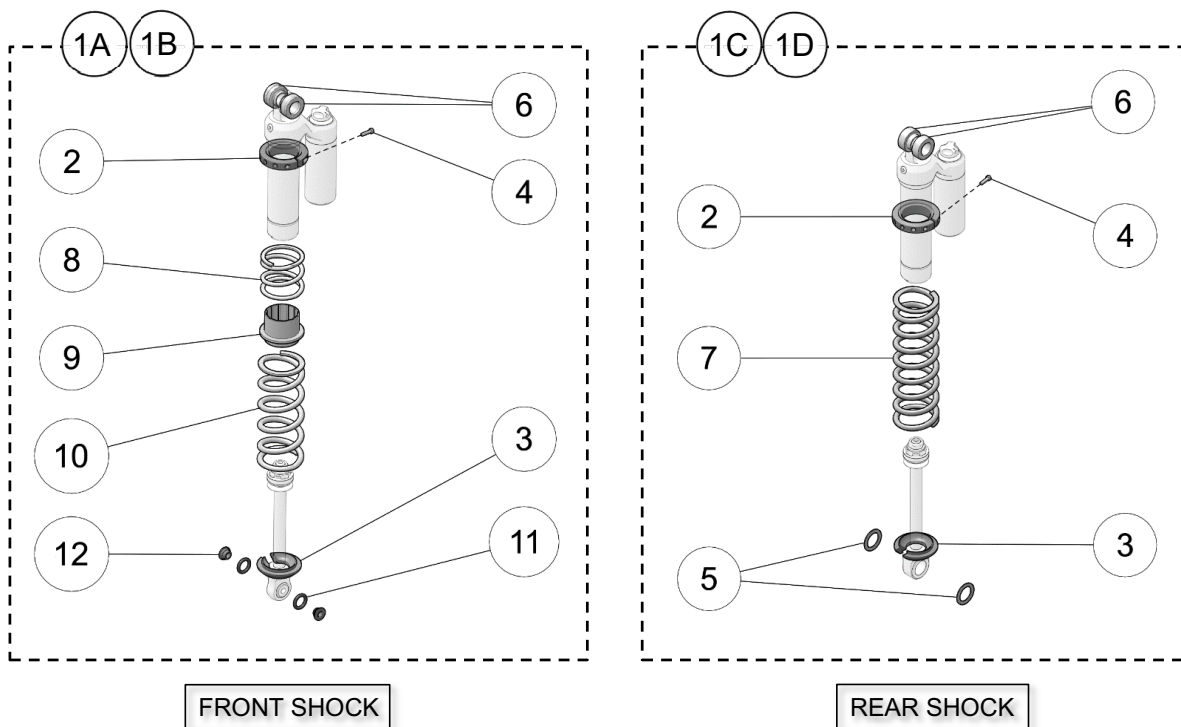

SHOCK ABSORBER PARTS - YETI 129FR & 137MT

ITEM	PART #	DESCRIPTION	QTY
YETI SNOWMX MY2021 :: SHOCK ABSORBER PARTS			
1A	YPSU2592	SHOCK ABSORBER, FRONT - ELKA STAGE 5	1
1B	YPSU2644	SHOCK ABSORBER, FRONT - ELKA STAGE 3	1
1C	YPSU2593	SHOCK ABSORBER, REAR - ELKA STAGE 5	1
1D	YPSU2645	SHOCK ABSORBER, REAR - ELKA STAGE 3	1
2	YPSU3910	PRELOAD RING	1
3	YPSU3911	SPRING CLIP	1
4	YPSU3915	RING BOLT	1
5	YPSU3917	PLASTIC SPACER	2
6	YPSU3919	SHOCK SPACER	2
7	YPSU3921	MAIN SPRING, REAR SHOCK	1
8	YPSU3923	TOP SPRING	1
9	YPSU3924	CROSS OVER SPACER	1
10	YPSU3925	MAIN SPRING, FRONT SHOCK	1
11	YPSU3926	O-RING	2
12	YPSU3927	SPACER	2