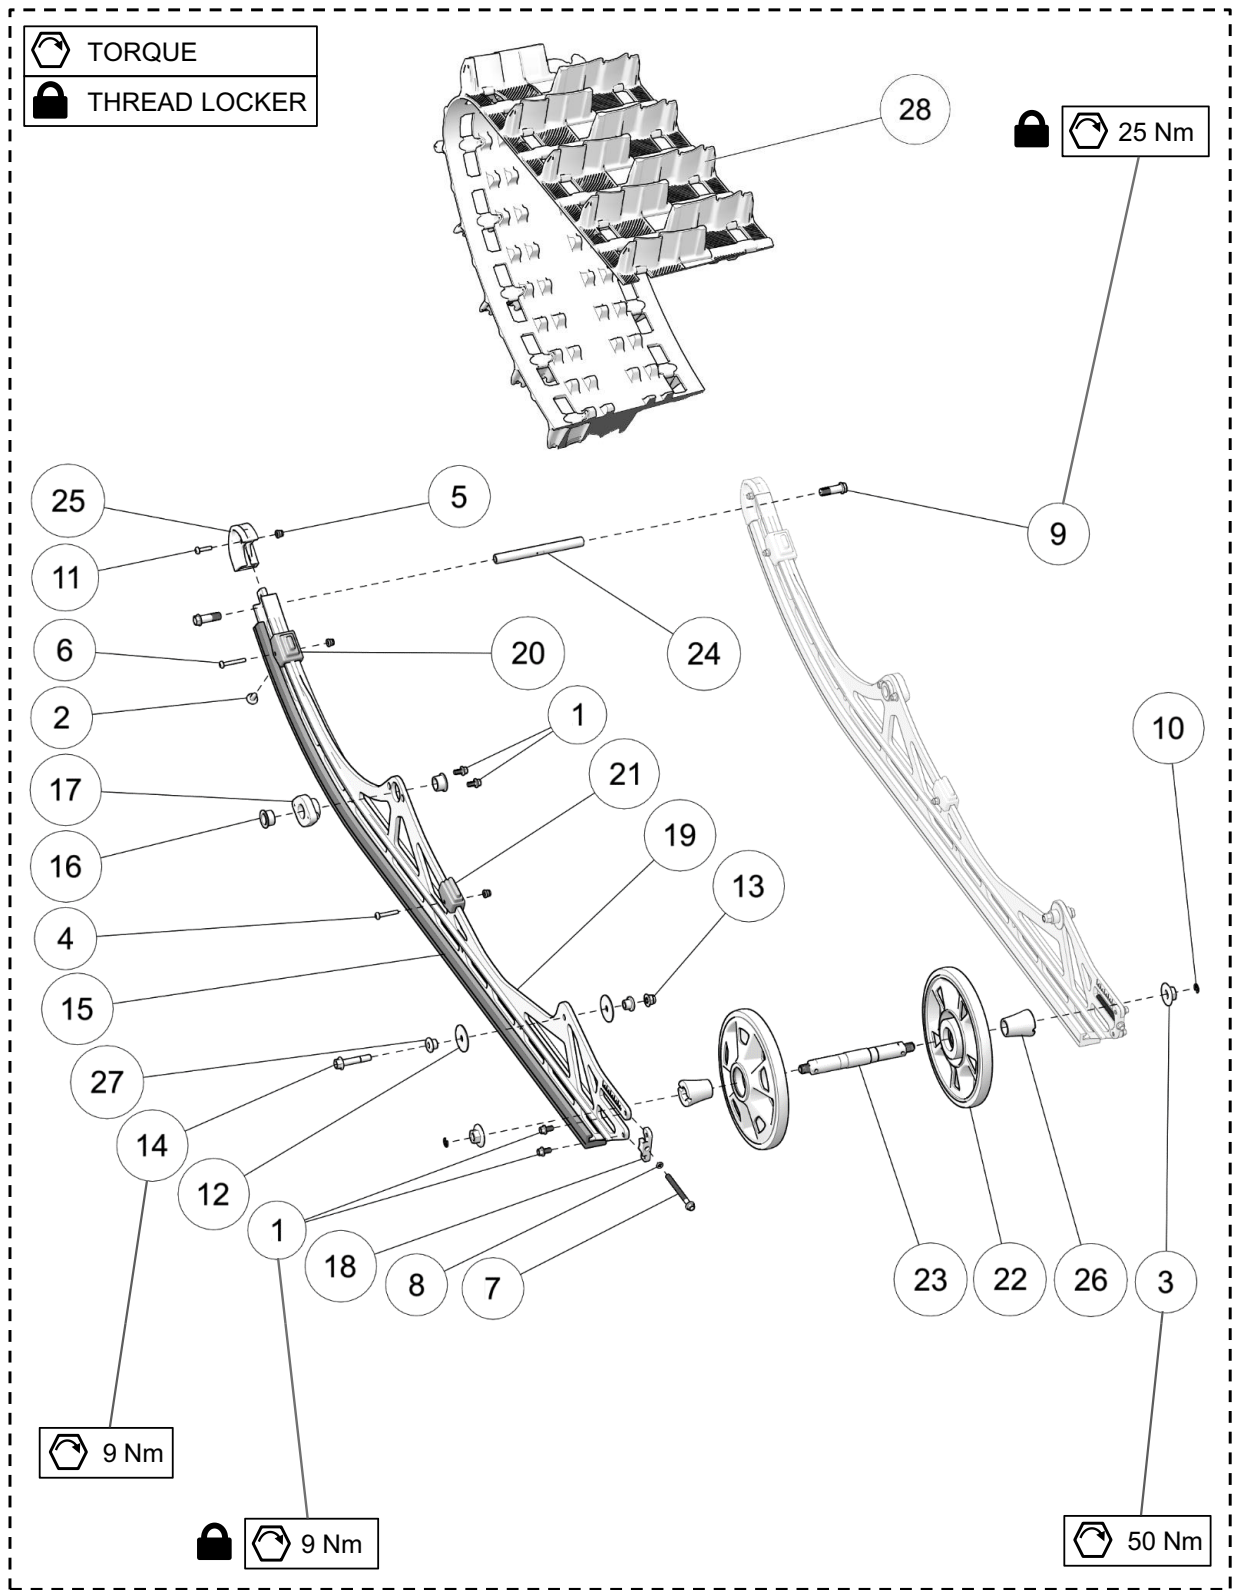

ITEM	PART #	DESCRIPTION	QTY
		YETI SNOWMX MY2021 :: RAIL ASSEMBLY, TRACK - 129FR & 137MT	
1	YPHW1067	HFCS, M6-1.0X12MM, TI	8
2	YPHW1254	PHILLIPS SCREW M6-0.3-1.81X16MM	2
3	YPHW1361	HN, M12-1.5, TI, REAR AXLE OUTER	2
4	YPHW1596	HSBS, M5-0.8X30MM, SS	1
5	YPHW1597	FNN, M5-0.8, 8, ZP	6
6	YPHW1617	HSBS, M5-0.8X35MM, SS	2
7	YPHW1640	HFCS, M6-1.0X75MM, TI	2
8	YPHW1695	O-RING (# 009)	2
9	YPHW1001	HFCS, M8-1.25X20MM, TI	2
10	YPHW1928	E CLIP, 5/16", SS	2
11	YPHW2265	HSBS, M5-0.8X20MM, 10.9, ZP	2
12	YPHW2366	WASHER, 1.50X0.315X0.062, PLASTIC	4
13	YPHW3211	FNN, M8-1.25, TI	2
14	YPHW3245	HFCS, M8-1.25X45, TI	2
15-A	YPSU1328	GRAPHITE SLIDE 47", 129" RAIL	2
15-B	YPSU1329	GRAPHITE SLIDE 51.5", 137" RAIL	2
16	YPSU1370	FRONT ARM, LOWER NYLON BUSHING	4
17	YPSU1806BK	MOUNT, FRONT ARM - BLACK	2
18	YPSU1808BK	PLATE, REAR AXLE ADJUSTER - BLACK	2
19-A1	YPSU1829BK	ALUMINUM RAIL, 129" - BLACK	2
19-A2	YPSU1829BL	ALUMINUM RAIL, 129" - BLUE	2
19-A3	YPSU1829CL	ALUMINUM RAIL, 129" - CLEAR	2
19-A4	YPSU1829GN	ALUMINUM RAIL, 129" - GREEN	2
19-A5	YPSU1829OR	ALUMINUM RAIL, 129" - ORANGE	2
19-A6	YPSU1829RD	ALUMINUM RAIL, 129" - RED	2
19-B1	YPSU1837BK	ALUMINUM RAIL, 137" - BLACK	2
19-B2	YPSU1837BL	ALUMINUM RAIL, 137" - BLUE	2
19-B3	YPSU1837CL	ALUMINUM RAIL, 137" - CLEAR	2
19-B4	YPSU1837GN	ALUMINUM RAIL, 137" - GREEN	2
19-B5	YPSU1837OR	ALUMINUM RAIL, 137" - ORANGE	2
19-B6	YPSU1837RD	ALUMINUM RAIL, 137" - RED	2
20	YPSU1877	BUMPER, FRONT BOTTOMING	2
21	YPSU1878	BUMPER, REAR BOTTOMING	2
22	YPSU1901	WHEEL 200MM	2
23	YPSU2361BK	SUSPENSION REAR AXLE 5.5" SS - BLACK	1
24	YPSU2441BK	SHAFT, RAIL CROSS TIES SS - BLACK	1
25	YPSU2443	RAIL TIP, LOW PROFILE	2
26	YPSU2504	REAR AXLE COLLAR, 1.40"	2
27	YPSU3207	REACTOR ARM T-BUSHING	4
28-A	1093-00-9415	TRACK - YETI 129" (9415S)	1
28-B	1093-00-9416	TRACK - YETI 137" (9416S)	1