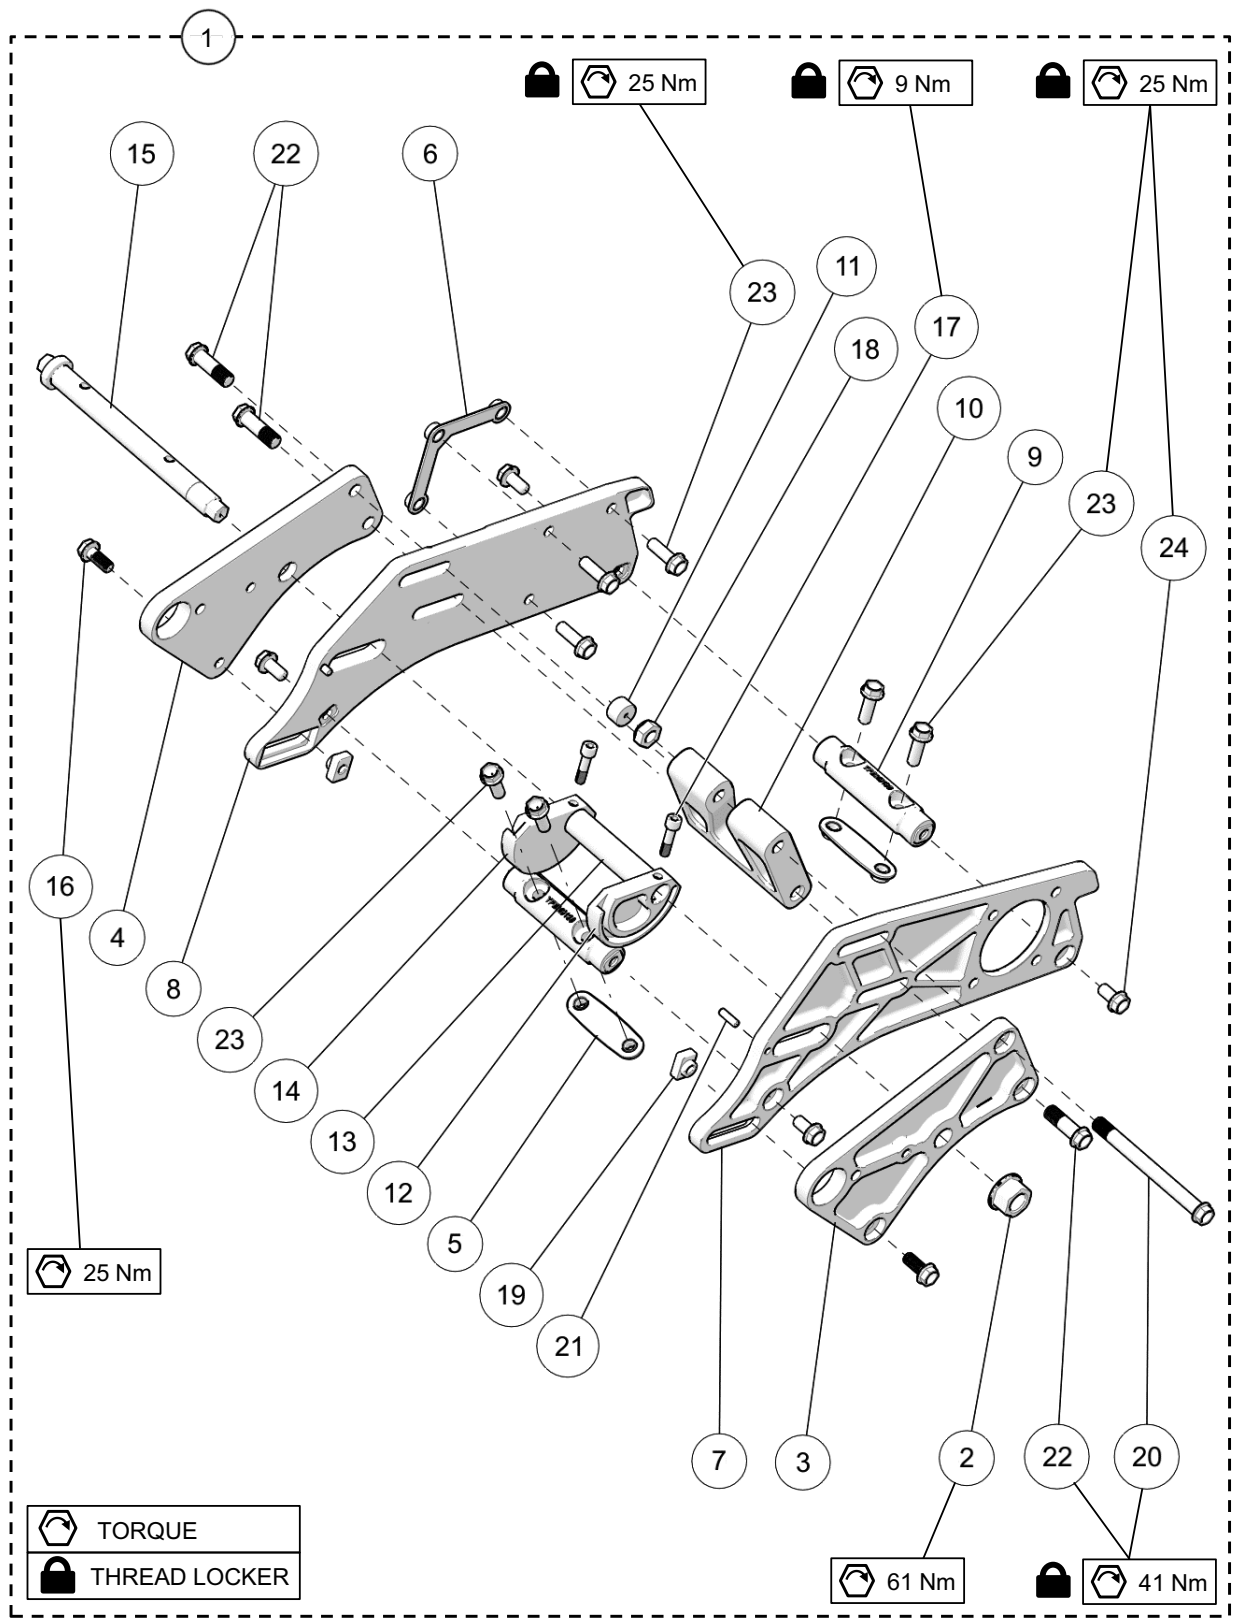

ITEM	PART #	DESCRIPTION	QTY
YETI SNOWMX MY2021 :: BIKE MOUNT ASSEMBLY 120SS			
1	YABM3267	BIKE MOUNT ASSEMBLY 120SS	1
2	YPBM1593	FN, M16-1.5, TI	1
3	YPBM1833BK	BIKE MOUNT PLATE, LH, 2.2 10MM - BLACK	1
4	YPBM1834BK	BIKE MOUNT PLATE, RH, 2.2 10MM - BLACK	1
5	YPBM3112	NUT PLATE, CROSS BAR	2
6	YPBM3114	NUT PLATE, TUNNEL PLATE, RH	1
7	YPBM3121	PLATE, TUNNEL SIDE HD, LH	1
8	YPBM3123	PLATE, TUNNEL SIDE HD, RH	1
9	YPBM3139	CROSS BAR, HD	2
10	YPBM3201	STRUT MOUNT BLOCK, M10	1
11	YPBM3206	UNTHREADED BUMPER, 11/16" O.D	1
12	YPBM3215	ECCENTRIC CAM, LH	1
13	YPBM3220	ECCENTRIC, CROSS TUBE	1
14	YPBM3226	ECCENTRIC CAM, RH	1
15	YPDR1130CL	BOLT, ECCENTRIC CAM - CLEAR	1
16	YPHW1001	HFCS, M8-1.25X20MM, TI	2
17	YPHW1012	HSCS, M6-1.0X25MM, TI	2
18	YPHW1059	SLN, M10-1.25, TI	1
19	YPHW1129	TN, M8-1.25, TI	2
20	YPHW1599	HFCS, M10-1.25X110MM, TI	1
21	YPHW1712	DP, 3/16" - 5/8", ALLOY STEEL	2
22	YPHW1895	HFCS, M10-1.25X32MM, TI	3
23	YPHW1897	HFCS, M8-1.25X25MM, TI	7
24	YPHW2628	HFCS, M8-1.25X16, TI	4