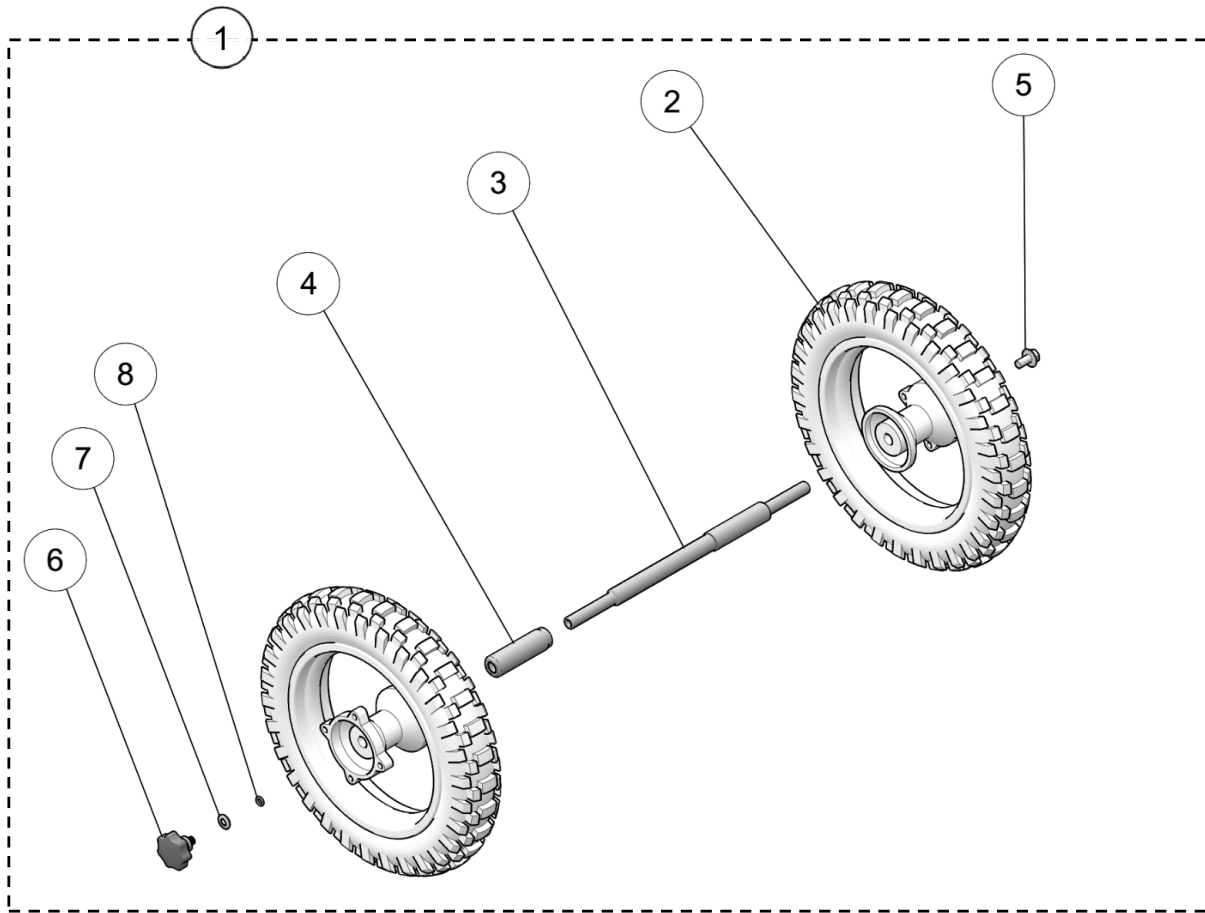

FREEWHEEL KIT

ITEM	PART #	DESCRIPTION	QTY
YETI SNOWMX MY2021 :: FREEWHEEL KIT			
1	YAAC1281	FREEWHEEL KIT COMPLETE FOR YETI	1
2	YPAC1146	WHEEL, 10 INCH	2
3	YPAC1242	FREEWHEEL AXLE, BLACK ZINC	1
4	YPAC1587	SPACER, FREEWHEEL AXLE - BLACK ZINC	1
5	YPHW1419	HFCS, M10-1.5X20MM, 10.9, ZP	1
6	YPHW1420	GRIP BOLT, M10-1.25	1
7	YPHW1651	BW, 20X10.2X1.5MM, ZP	1
8	YPHW1661	O-RING (# 011), FREEWHEEL KIT	1