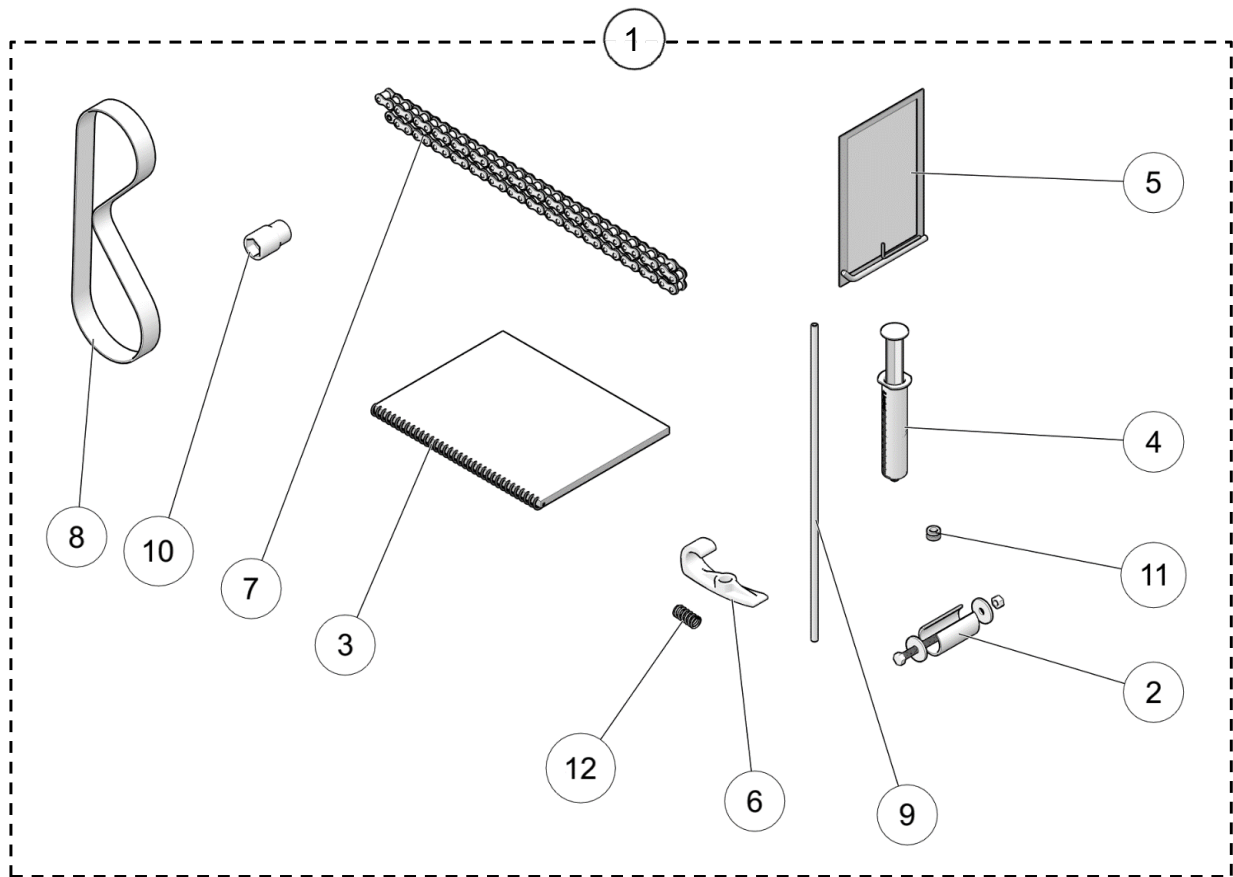

FITMENT PARTS - YETI 120SS

ITEM	PART #	DESCRIPTION	QTY
YETI SNOWMX MY2021 :: FITMENT PARTS - 120SS			
1	YAAK3090	S-KIT - FITMENT PARTS - 120SS	1
2	YAAC1986	TOOL, BIKE MOUNT INSTALLATION	1
3	YDIN9021	USER MANUAL YETI 2020	1
4	YPAC1710	SYRINGE, 60MM CATHETER TIP	1
5	YPAC3030	S-KIT - TOOLS AND MANUAL ELKA	1
6	YPBM1748	CHAIN PROTECTOR, BIKE ADAPTER	1
7	YPDR1682	D.I.D. 62 LINK CHAIN 520	1
8	YPDR1792	BELT, MITSUBOSHI GIGA TORQUE 896MMX28MM,	1
9	YPDR1843	HOSE, BRAKE LINE BLEEDING	1
10	YPHW1595	SOCKET, ECCENTRIC NUT, 22MM-19MM	1
11	YPHW1683	RUBBER GROMMET 3/8"ID X 1/2"OD X 1/8"TK	1
12	YPHW1798	SPRING, CHAIN TENSIONER - HEAVY (RED STR)	1