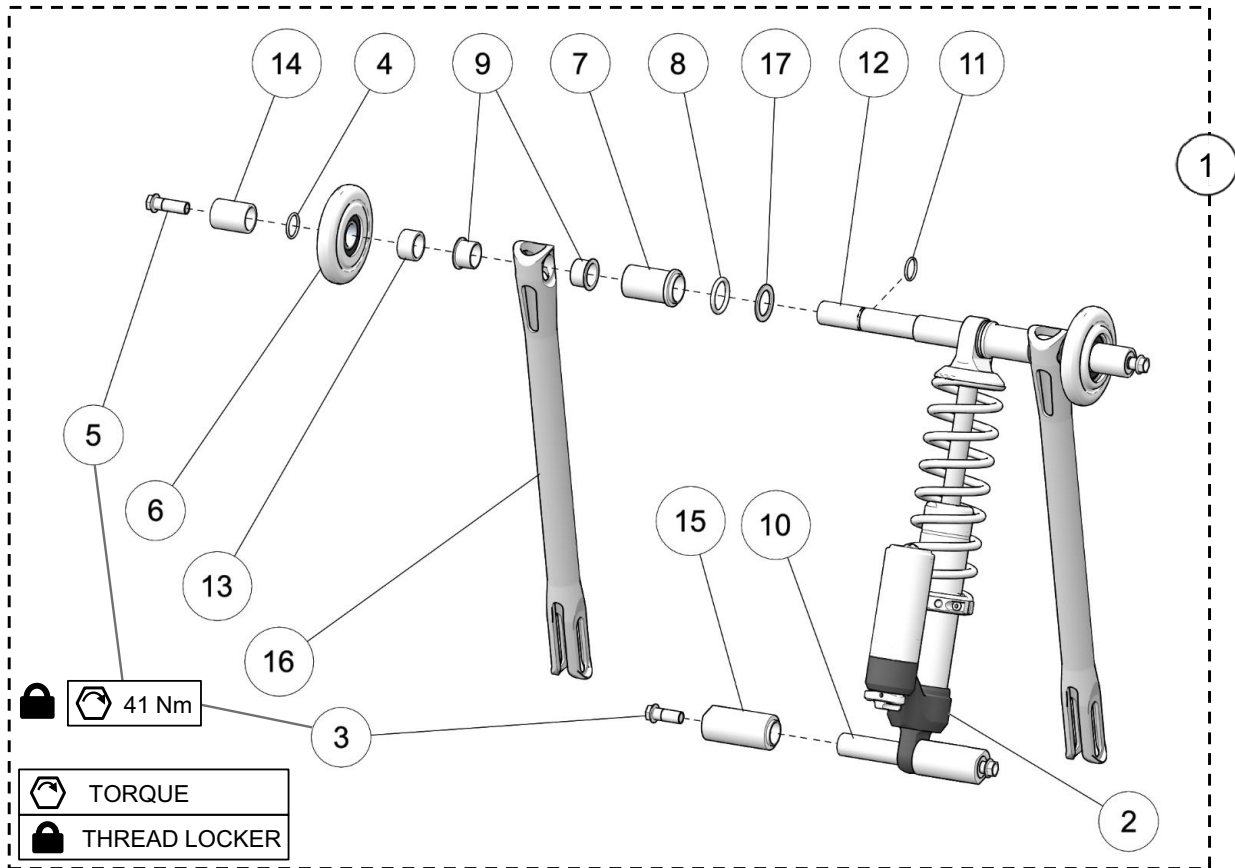

REAR A-ARM ASSEMBLY - YETI 120SS

ITEM	PART #	DESCRIPTION	QTY
YETI SNOWMX MY2021 :: REAR ARM ASSEMBLY - 120SS			
1	--	2021 SUSPENSION, REAR ARM ASSY, SS	1
2	YASU3291	SHOCK ABSORBER, REAR - ELKA STAGE 5	1
3	YPHW1894	HFCS, M10-1.25X25MM, TI	2
4	YPHW1987	O-RING (#018)	2
5	YPHW2712	HFCS, M10-1.25X30MM, TI	2
6	YPSU1217	WHEEL 3.350"	2
7	YPSU1381	REAR SHAFT INNER PLASTIC SHOCK SPACERS	2
8	YPSU1384	UPPER SHAFT, INNER O-RING SEAL	2
9	YPSU1387	REACTOR NYLON BUSHING, UPPER SHAFT	4
10	YPSU2380CL	LOWER SHOCK SHAFT SS, TI	1
11	YPSU3156	O-RING 1/16, 9/16 ID, 11/16 OD	2
12	YPSU3157	UPPER REAR SHAFT, SS MODEL	1
13	YPSU3158	BUSHING, SUSPENSION, SHORT	2
14	YPSU3159	BUSHING, SUSPENSION	2
15	YPSU3263	SHOCK HEAD SPACER	2
16	YPSU3268	REACTOR ARM ALUMINUM	2
17	YPSU3917	PLASTIC SPACER	2