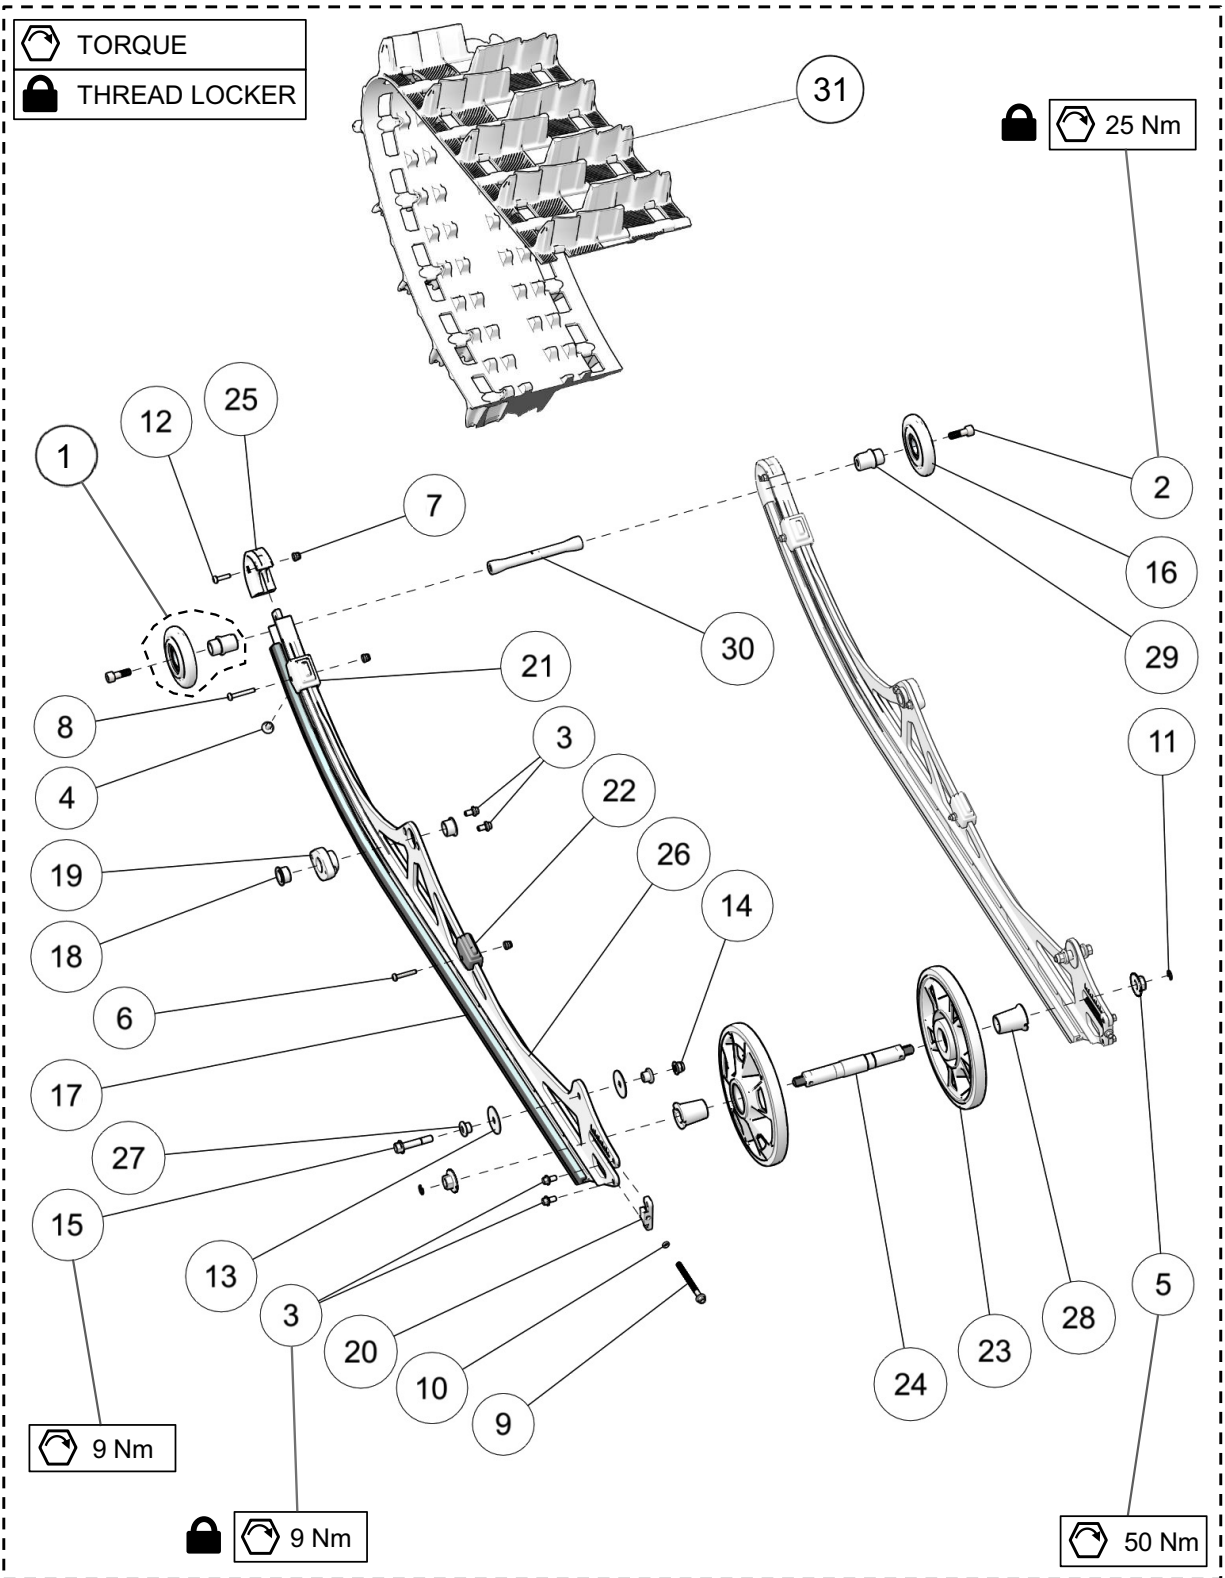

ITEM	PART #	DESCRIPTION	QTY
YETI SNOWMX MY2021 :: RAIL ASSEMBLY, TRACK - 120SS			
1	YASU3253	ANTI STAB WHEEL ASSEMBLY	2
2	YPHW1008	HSCS, M8-1.25X25MM, TI	2
3	YPHW1067	HFCS, M6-1.0X12MM, TI	8
4	YPHW1254	PHILLIPS SCREW M6-0.3-1.81X16MM	2
5	YPHW1361	HN, M12-1.5, TI, REAR AXLE OUTER	2
6	YPHW1596	HSBS, M5-0.8X30MM, SS	1
7	YPHW1597	FNN, M5-0.8, 8, ZP	6
8	YPHW1617	HSBS, M5-0.8X35MM, SS	2
9	YPHW1640	HFCS, M6-1.0X75MM, TI	2
10	YPHW1695	O-RING (# 009)	2
11	YPHW1928	E CLIP, 5/16", SS	2
12	YPHW2265	HSBS, M5-0.8X20MM, 10.9, ZP	2
13	YPHW2366	WASHER, 1.50X0.315X0.062, PLASTIC	4
14	YPHW3211	FNN, M8-1.25, TI	2
15	YPHW3245	HFCS, M8-1.25X45, TI	2
16	YPSU1217	WHEEL 3.350"	2
17-A	YPSU1327	GRAPHITE SLIDE 43", 120" RAIL	2
17-B	YPSU1328	GRAPHITE SLIDE 47", 129" RAIL	2
18	YPSU1370	FRONT ARM, LOWER NYLON BUSHING	4
19	YPSU1806BK	MOUNT, FRONT ARM - BLACK	2
20	YPSU1808BK	PLATE, REAR AXLE ADJUSTER - BLACK	2
21	YPSU1877	BUMPER, FRONT BOTTOMING	2
22	YPSU1878	BUMPER, REAR BOTTOMING	2
23	YPSU1901	WHEEL 200MM	2
24	YPSU2361BK	SUSPENSION REAR AXLE 5.5" SS - BLACK	1
25	YPSU2443	RAIL TIP, LOW PROFILE	2
26-A	YPSU2650BK	ALUMINUM RAIL, 120" - BLACK	2
26-B	YPSU2650BL	ALUMINUM RAIL, 120" - BLUE	2
26-C	YPSU2650CL	ALUMINUM RAIL, 120" - CLEAR	2
26-D	YPSU2650GN	ALUMINUM RAIL, 120" - GREEN	2
26-E	YPSU2650OR	ALUMINUM RAIL, 120" - ORANGE	2
26-F	YPSU2650RD	ALUMINUM RAIL, 120" - RED	2
27	YPSU3207	REACTOR ARM T-BUSHING	4
28	YPSU3246	REAR AXLE COLLAR	2
29	YPSU3250	ANTI STAB, BEARING HOLDER	2
30	YPSU3257	SHAFT, RAIL CROSS TIES	1
31	1093-00-9398	TRACK - YETI 120" (9398S)	1