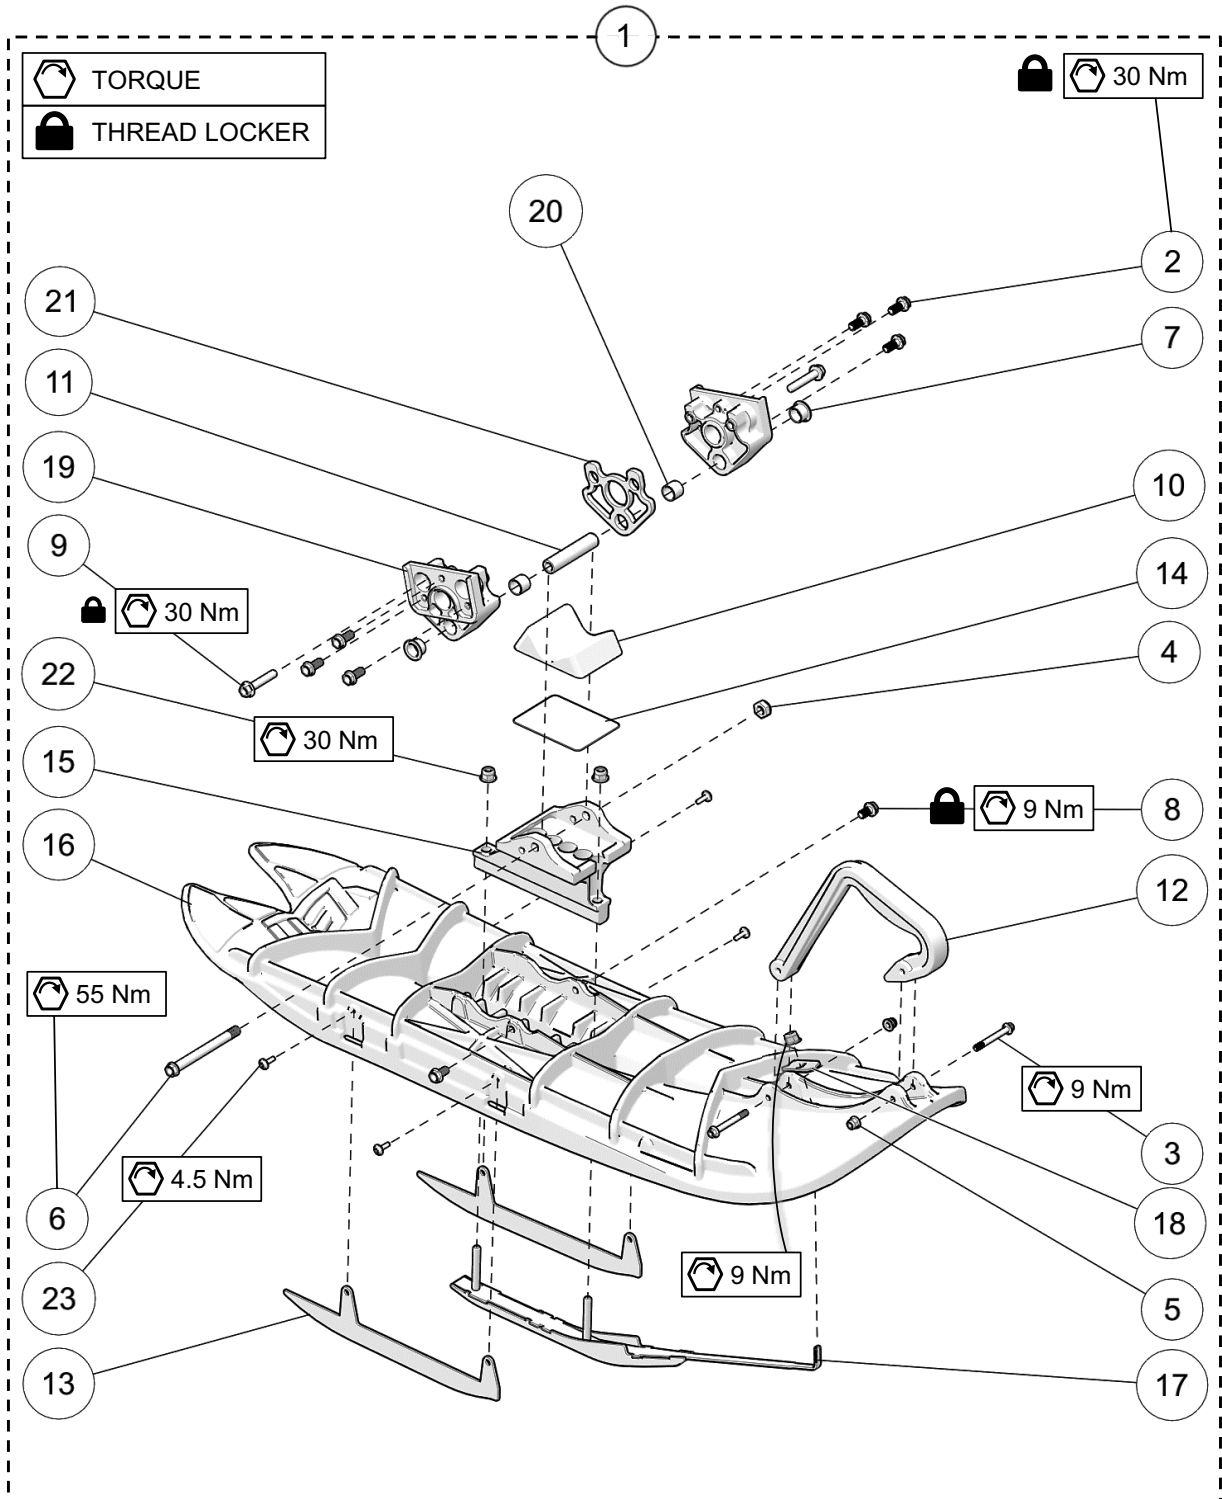

PARTS LIST

SKI ASSEMBLY

ITEM	PART #	DESCRIPTION	QTY
YETI SNOWMX MY2023 :: SKI ASSEMBLY			
1-A	YASK3326BK	SKI ASSEMBLY, YETI - BLACK	1
1-B	YASK3326BL	SKI ASSEMBLY, YETI - BLUE	1
1-C	YASK3326GN	SKI ASSEMBLY, YETI - GREEN	1
1-D	YASK3326OR	SKI ASSEMBLY, YETI - ORANGE	1
1-E	YASK3326RD	SKI ASSEMBLY, YETI - RED	1
1-F	YASK3326WT	SKI ASSEMBLY, YETI - WHITE	1
2	YPHW1001	HFCS, M8-1.25X20MM, TI	6
3	YPHW1030	HFCS, M6-1.0X55MM, TI	2
4	YPHW1059	SLN, M10-1.25, TI	1
5	YPHW1063	FNLN, M6-1.0, TI	2
6	YPHW1599	HFCS, M10-1.25X110, TI	1
7	YPHW1611	PLAIN BEARING, IGLIDE, 18X16X17	2
8	YPHW2628	HFCS, M8-1.25X16, TI	2
9	YPHW3245	HFCS, M8-1.25X45, TI	2
10	YPSK1171	BUMPER RUBBER SKI, YETI ASM	1
11	YPSK1172	BUSHING ASM, SKI PIVOT - HARD ANODIZED	1
12-A	YPSK1195BK	SKI HANDLE - BLACK	1
12-B	YPSK1195BL	SKI HANDLE - BLUE	1
12-C	YPSK1195GN	SKI HANDLE - GREEN	1
12-D	YPSK1195OR	SKI HANDLE - ORANGE	1
12-E	YPSK1195RD	SKI HANDLE - RED	1
12-F	YPSK1195WT	SKI HANDLE - WHITE	1
13	YPSK1823	SKI, OUTSIDE RUNNER	2
14	YPSK1904	PLATE, SKI BUMPER, TI	1
15	YPSK2448CL	SKI RECEIVER, LIGHTEND - CLEAR	1
16-A	YPSK3002BK	SKI, BOARD - BLACK	1
16-B	YPSK3002BL	SKI, BOARD - BLUE	1
16-C	YPSK3002GN	SKI, BOARD - GREEN	1
16-D	YPSK3002OR	SKI, BOARD - ORANGE	1
16-E	YPSK3002RD	SKI, BOARD - RED	1
16-F	YPSK3002WT	SKI, BOARD - WHITE	1
17	YPSK3003	SKAG	1
18	YPSK3031	SKAG WASHER	1
19	YPSP1430CL	SPINDLE HALF BLOCK, BLADE 1/4" - CLEAR	2
20	YPSP2511	BEARING SLEEVE Q2	2
21	YPSP3309	MIDDLE SPINDLE SPACER	1
22	1074-08-0001	FNN, M8-1.25, 8, ZP, DIN6926	3
23	1430-06-X016	RWHS, 6X16, TX, ZP	4