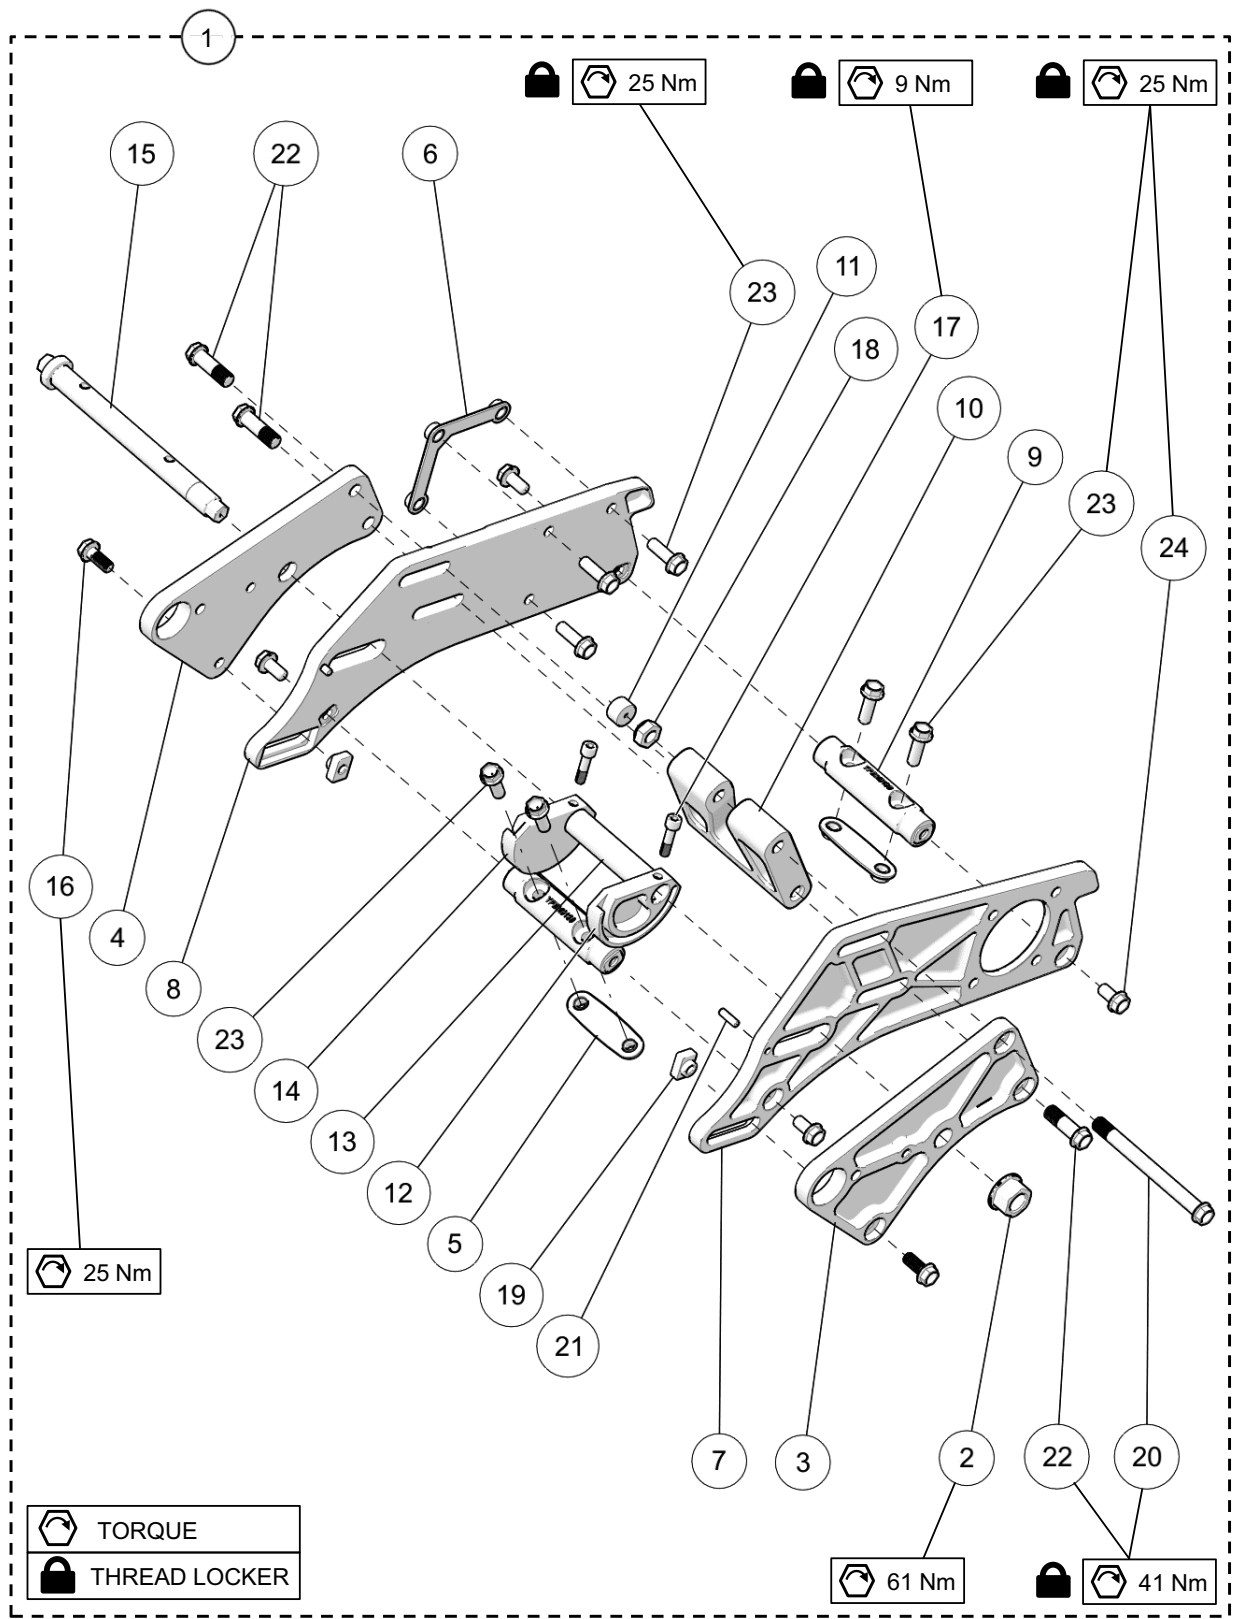

BIKE MOUNT ASSEMBLY

ITEM	PART #	DESCRIPTION	QTY
YETI SNOWMX MY2023 :: BIKE MOUNT ASSEMBLY			
1-A	YABM3267	BIKE MOUNT ASSEMBLY 120SS	1
1-B	YABM3234	BIKE MOUNT ASSEMBLY 120FR / 129FR / 137MT	1
2	YPBM1593	FN, M16-1.5, TI	1
3	YPBM1833BK	BIKE MOUNT PLATE, LH, 2.2 10MM - BLACK	1
4	YPBM1834BK	BIKE MOUNT PLATE, RH, 2.2 10MM - BLACK	1
5	YPBM3112	NUT PLATE, CROSS BAR	2
6	YPBM3114	NUT PLATE, TUNNEL PLATE, RH	1
7-A	YPBM3121	PLATE, TUNNEL SIDE HD, LH	1
7-B	YABM1831CL	PLATE, TUNNEL SIDE 2.2, LH	1
8-A	YPBM3123	PLATE, TUNNEL SIDE HD, RH	1
8-B	YABM3157	PLATE, TUNNEL SIDE 2.2, RH	1
9	YPBM3139	CROSS BAR, HD	2
10	YPBM3201	STRUT MOUNT BLOCK, M10	1
11	YPBM3206	UNTHREADED BUMPER, 11/16" O.D	1
12	YPBM3215	ECCENTRIC CAM, LH	1
13	YPBM3220	ECCENTRIC, CROSS TUBE	1
14	YPBM3226	ECCENTRIC CAM, RH	1
15	YPDR1130CL	BOLT, ECCENTRIC CAM - CLEAR	1
16	YPHW1001	HFCS, M8-1.25X20MM, TI	2
17	YPHW1012	HSCS, M6-1.0X25MM, TI	2
18	YPHW1059	SLN, M10-1.25, TI	1
19	YPHW1129	TN, M8-1.25, TI	2
20	YPHW1599	HFCS, M10-1.25X110MM, TI	1
21	YPHW1712	DP, 3/16" - 5/8", ALLOY STEEL	2
22	YPHW1895	HFCS, M10-1.25X32MM, TI	3
23	YPHW1897	HFCS, M8-1.25X25MM, TI	7
24	YPHW2628	HFCS, M8-1.25X16, TI	4