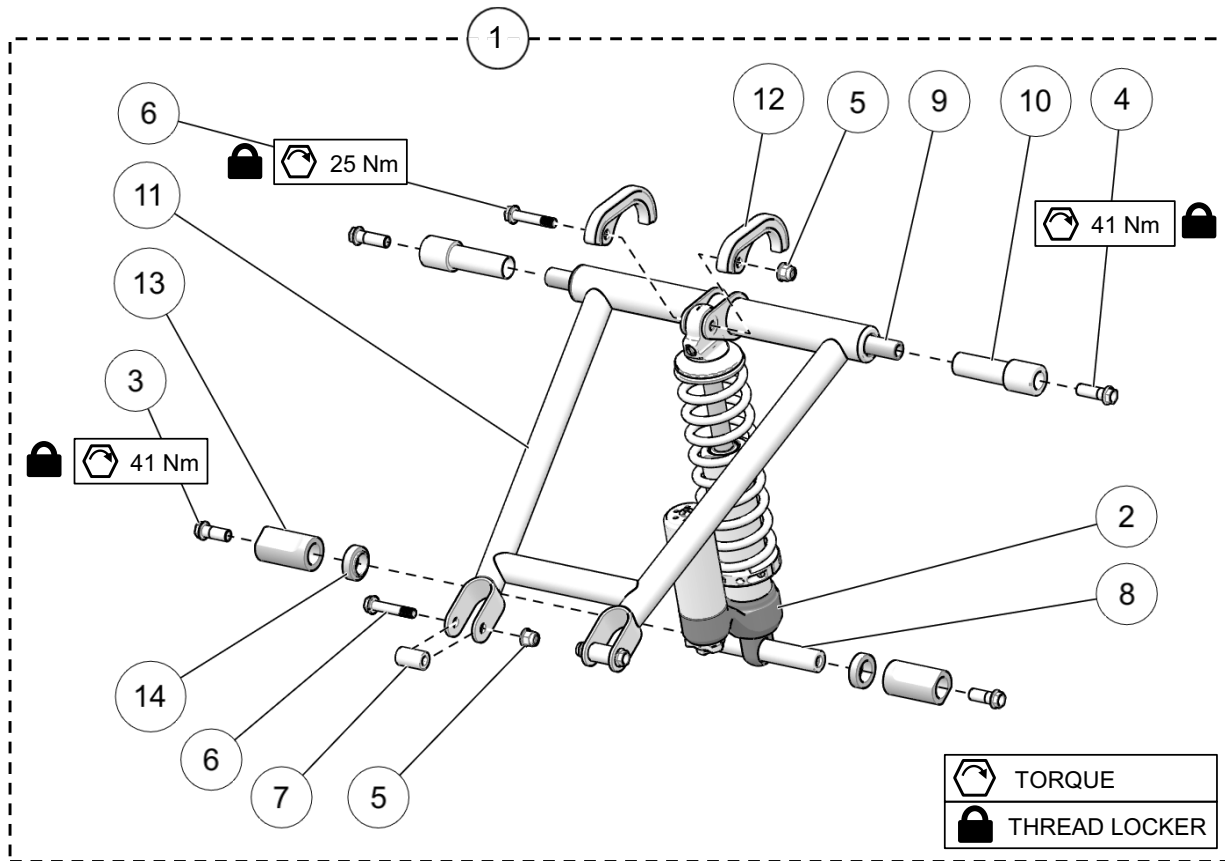

FRONT A-ARM ASSEMBLY - YETI 120FR / 129FR / 137MT

ITEM	PART #	DESCRIPTION	QTY
		YETI SNOWMX MY2023 :: FRONT ARM ASSEMBLY 120FR / 129FR / 137MT	
1	--	2023 SUSPENSION, FRONT ARM ASSEMBLY 120FR / 129FR / 137MT	1
2-A	YASU3280	SHOCK ABSORBER, FRONT - ELKA STAGE 5	1
2-B	YASU3352	SHOCK ABSORBER, FRONT - ELKA STAGE 3	1
3	YPHW1894	HFCS, M10-1.25X25MM, TI	2
4	YPHW2712	HFCS, M10-1.25X30MM, TI	2
5	YPHW3211	FNN, M8-1.25, TI	3
6	YPHW3245	HFCS, M8-1.25X45MM, TI	3
7	YPSU1371	FRONT ARM LOWER PIN, HARD ANODIZE	2
8	YPSU2380CL	LOWER SHOCK SHAFT SS, TI	1
9	YPSU2556	SUSPENSION FRONT UP ARM SHAFT, TI (M10)	1
10	YPSU3141	BUSHING, SUSPENSION	2
11	YPSU3301	YETI FRONT ARM, RACING, 312MM	1
12	YPSU3315	A-ARM PROTECTOR	2
13	YPSU3417	SHOCK HEAD SPACER	2
14	YPSU3418	SHOCK HEAD SPACER, T-BUSHING	2