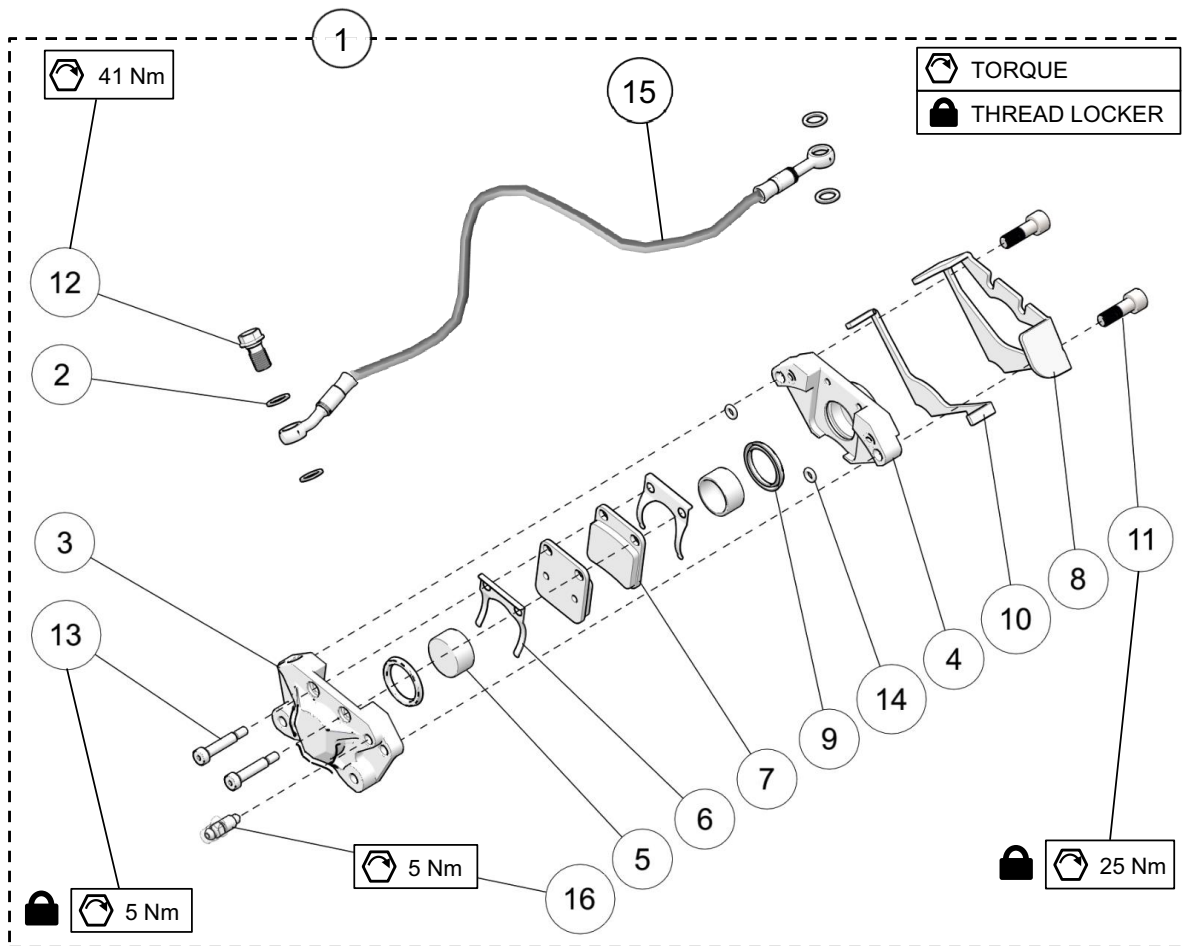

BRAKE CALIPER ASSEMBLY - YETI 120SS

ITEM	PART #	DESCRIPTION	QTY
YETI SNOWMX MY2023 :: BRAKE CALIPER ASSEMBLY - 120SS			
1	YADR3024	BRAKE CALIPER ASSEMBLY	1
2	YPDR1564	COPPER WASHER, BRAKE SYSTEM	4
3	YPDR2390	CALIPER, INNER HALF	1
4	YPDR2391	CALIPER, OUTER HALF	1
5	YPDR2392	CALIPER, PISTON	2
6	YPDR2396	SPRING, BRAKE PAD	2
7	YPDR3041	BRAKE PAD YETI, TYPE 137	2
8	YPDR3235	FOAM RUBBER BRAKE SHIELD	1
9	YPDR3238	BRAKE SEAL	2
10	YPDR3239	FOAM RUBBER BRAKE SHIELD	1
11	YPHW1008	HSCS, M8-1.25X25MM, TI	2
12	YPHW1844	BANJO BOLT, M10-1.25X18MM, TI	1
13	YPHW2397	HSSS, M5-0.8X6MMX25MM, 12.9, ZP	2
14	YPHW2398	O-RING	2
15	1086-00-9185	78" BRAKE LINE	1
16	7086-00-9016	S-KIT, BLEEDER SCREW	1