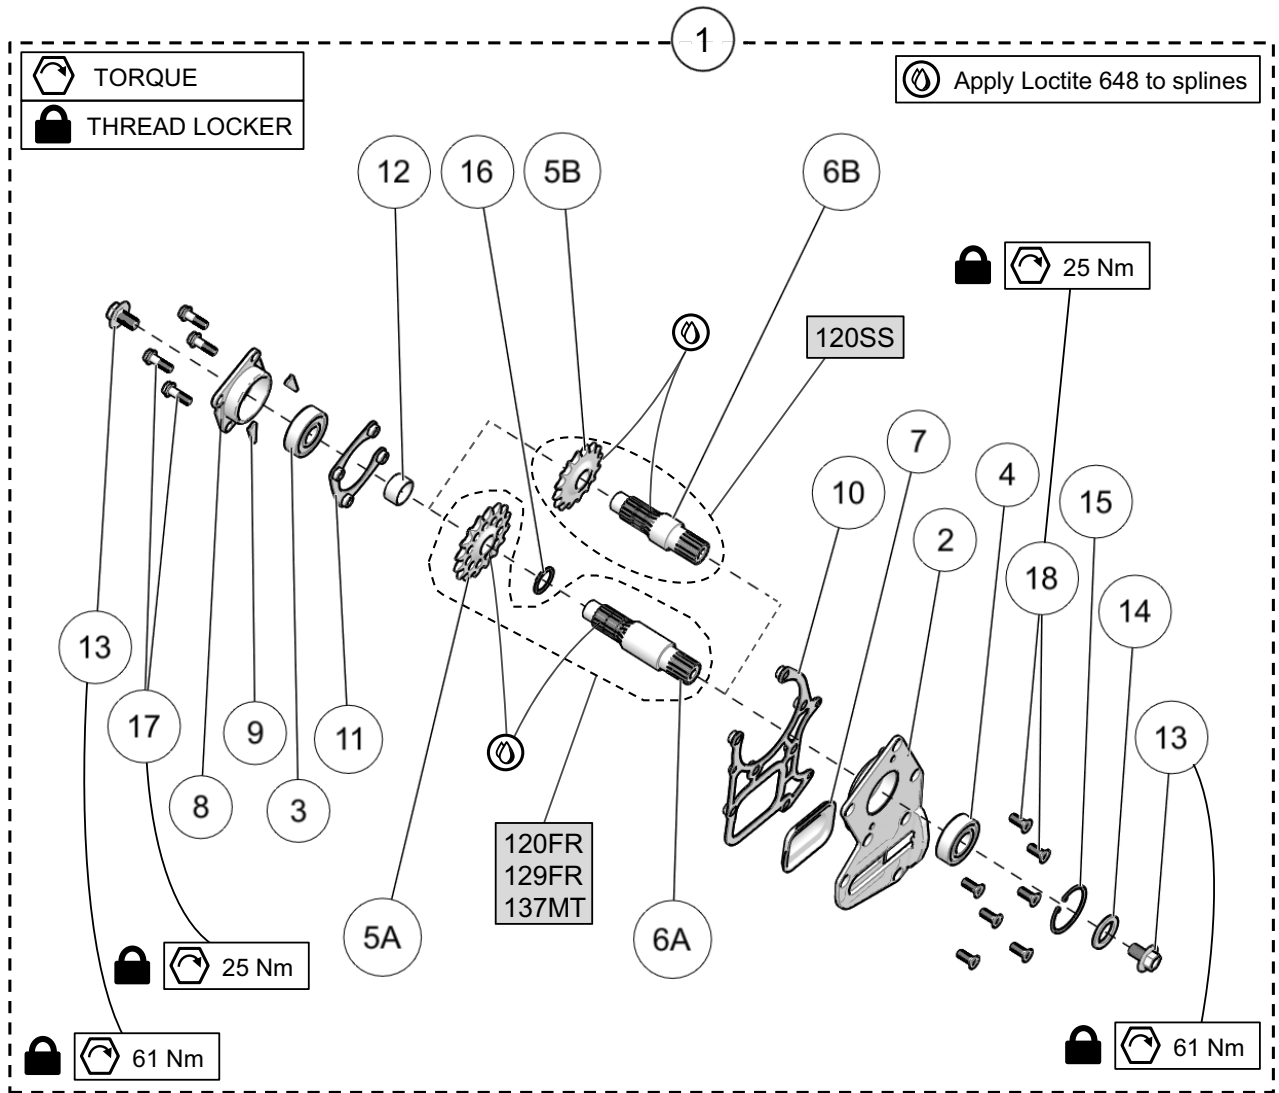

JACK SHAFT ASSEMBLY

ITEM	PART #	DESCRIPTION	QTY
YETI SNOWMX MY2023 :: JACK SHAFT ASSEMBLY			
1-A	--	JACK SHAFT ASSEMBLY, 120FR / 129FR / 137MT	1
1-B	--	JACK SHAFT ASSEMBLY, 120SS	1
2	YPDR1051BK	BEARING HOLDER JACK SHAFT - BLACK	1
3	YPDR1259	6304 BEARING	1
4	YPDR1260	6205 BEARING	1
5-A	YPDR1724	SPROCKET, 16T, KTM SPLINE -- (129FR & 137MT)	1
5-B	YPDR2402	SPROCKET, 14T, 25.2MM X 15 SPLINE -- (120SS)	1
6-A	YPDR2060	JACK SHAFT, TI	1
6-B	YPDR2362	JACK SHAFT SS, TI	1
7	YPDR2110	COVER, TENSIONER BOLT	1
8	YPDR3001	BEARING HOUSING, ADJUSTABLE	1
9	YPDR3002	ANGLE	2
10	YPDR3116	NUT PLATE, DRIVE PLATE	1
11	YPDR3117	NUT PLATE, TUNNEL PLATE LH	1
12	YPDR3405	BUSHING	1
13	YPHW1034	HFCS, M12-1.25X20MM, TI	2
14	YPHW1057	W, 1.50X1.0X0.125, SS	1
15	YPHW1282	IRR, 2.00"	1
16	YPHW1657	ERR, 1.00" (#100)	1
17	YPHW1897	HFCS, M8-1.25X25MM, TI	4
18	1049-08-1020	HSFS, M8-1.25X20MM, TI	7