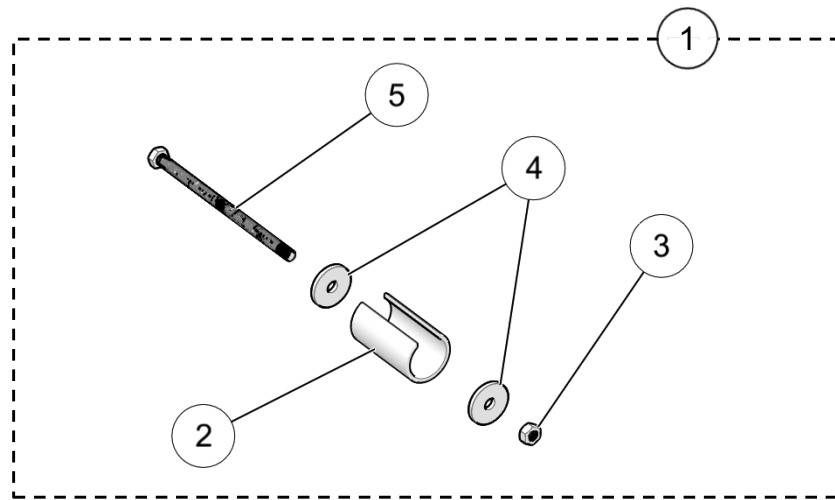

## TOOLING LIST

ITEM	PART #	DESCRIPTION	QTY
<b>YETI SNOWMX MY2023 :: JACKSHAFT / BEARING TOOL KIT</b>			
<b>A</b>	YAAC1946	TOOL KIT, JACK SHAFT / BEARING TOOL KIT	1
<b>B</b>	YAAC1785	TOOL, BEARING PULLER ASSEMBLY	1
1	YPAC1232	TOOL, PLATE SHAFT REMOVAL - CLEAR	1
2	YPAC1234	TOOL, SHAFT REMOVAL - ZINC	1
3	YPAC1850	TOOL, BEATING PULL PLATE	1
4	YPHW1570	W, 20X10X2.0MM, YZ, DIN125	1
5	YPHW2411	TRUST NEEDLE BEARING, 5/16X3/4X5/64	1
6	YPHW2415	WASHER, 0.734X0.250, ZP	1
7	YPHW2416	HCS,M5-0.8X10MM, ZP, FULL THREAD	1
8	1033-08-0100	HCS, M8-1.25X100, 8.8, ZP, DIN931	2
9	1033-08-1060	HCS, M8-1.25X60, 10.9, ZP, DIN931	3
<b>C</b>	YAAC1945	TOOL, SHAFT INSTALL TOOL ASSEMBLY	1
1	YPHW1936	INSTALLATION TOOL, COLLAR SCH 40	1
2	YPHW1942	HCS, M12-1.25X60MM, 8.8, ZP	1
3	YPHW1943	FW, 0.531X1.50X0.125, ZP	1
4	1073-12-3001	HN, M12-1.25, 8, ZP	1