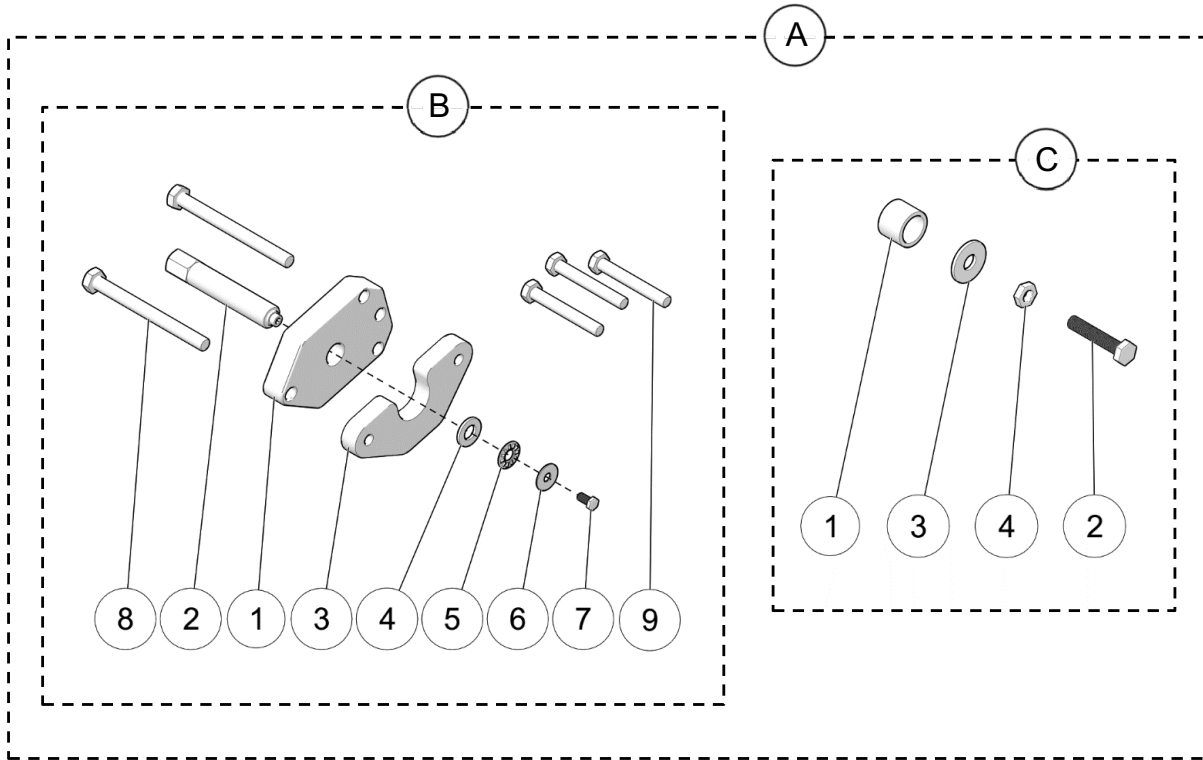

## TOOLING LIST

ITEM	PART #	DESCRIPTION	QTY
<b>YETI SNOWMX MY2023 :: JACKSHAFT / BEARING TOOL KIT</b>			
<b>A</b>	YAAC1946	TOOL KIT, JACK SHAFT / BEARING TOOL KIT	1
<b>B</b>	YAAC1785	TOOL, BEARING PULLER ASSEMBLY	1
1	YPAC1232	TOOL, PLATE SHAFT REMOVAL - CLEAR	1
2	YPAC1234	TOOL, SHAFT REMOVAL - ZINC	1
3	YPAC1850	TOOL, BEATING PULL PLATE	1
4	YPHW1570	W, 20X10X2.0MM, YZ, DIN125	1
5	YPHW2411	TRUST NEEDLE BEARING, 5/16X3/4X5/64	1
6	YPHW2415	WASHER, 0.734X0.250, ZP	1
7	YPHW2416	HCS,M5-0.8X10MM, ZP, FULL THREAD	1
8	1033-08-0100	HCS, M8-1.25X100, 8.8, ZP, DIN931	2
9	1033-08-1060	HCS, M8-1.25X60, 10.9, ZP, DIN931	3
<b>C</b>	YAAC1945	TOOL, SHAFT INSTALL TOOL ASSEMBLY	1
1	YPHW1936	INSTALLATION TOOL, COLLAR SCH 40	1
2	YPHW1942	HCS, M12-1.25X60MM, 8.8, ZP	1
3	YPHW1943	FW, 0.531X1.50X0.125, ZP	1
4	1073-12-3001	HN, M12-1.25, 8, ZP	1