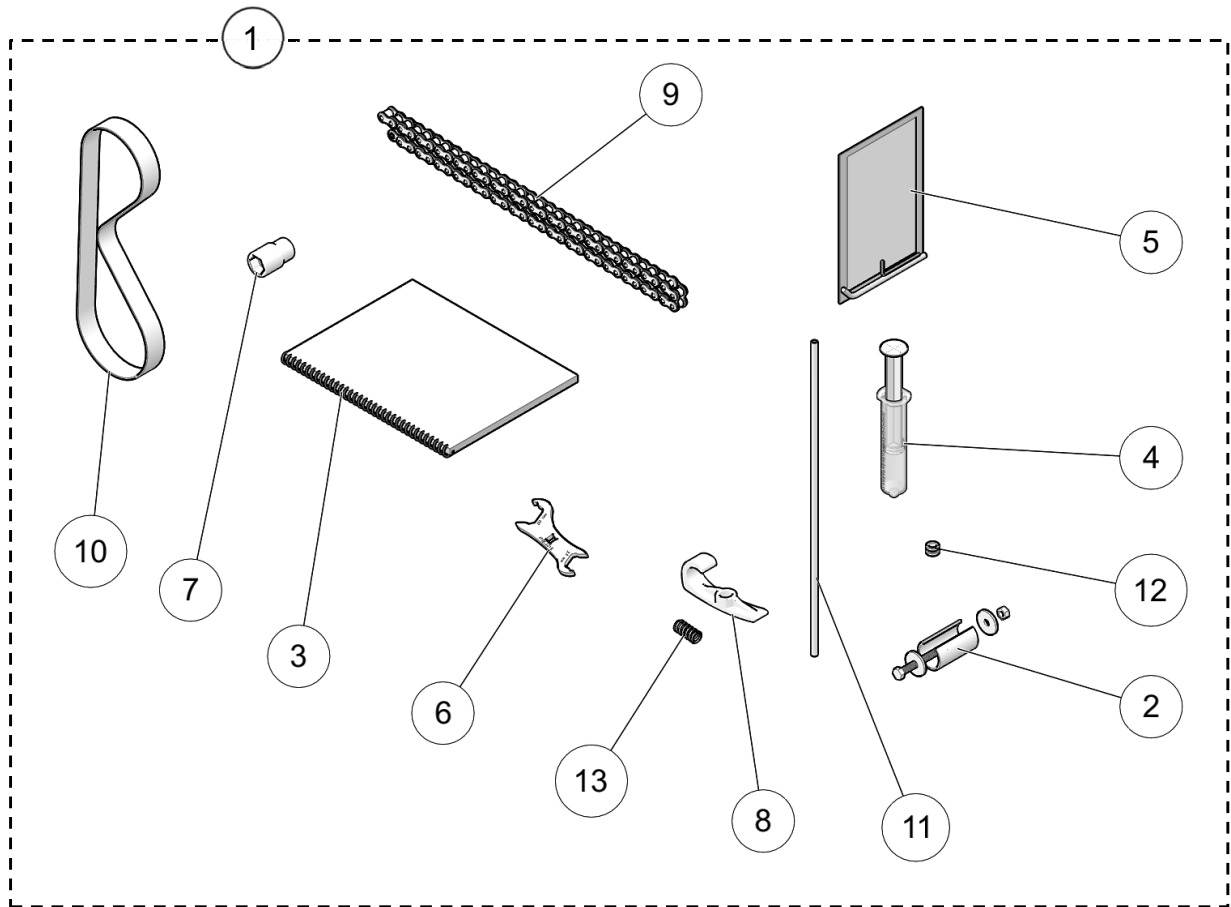

FITMENT PARTS - YETI 120SS

ITEM	PART #	DESCRIPTION	QTY
YETI SNOWMX MY2023 :: FITMENT PARTS - 120SS			
1	YAAK3090	S-KIT - FITMENT PARTS - 120SS	1
2	YAAC1986	TOOL, BIKE MOUNT INSTALLATION	1
3	YDIN9023	USER MANUAL YETI	1
4	YPAC1710	SYRINGE, 60MM CATHETER TIP	1
5	YPAC3030	S-KIT - TOOLS AND MANUAL ELKA	1
6	YPAC3318	SOFT STRUT TOOL	1
7	YPAC3439	SOCKET, ECCENTRIC NUT, 22MM-17MM	1
8	YPBM1748	CHAIN PROTECTOR, BIKE ADAPTER	1
9	YPDR1682	D.I.D. 62 LINK CHAIN 520	1
10	YPDR1792	BELT, MITSUBOSHI GIGA TORQUE 896MMX28MM,	1
11	YPDR1843	HOSE, BRAKE LINE BLEEDING	1
12	YPHW1683	RUBBER GROMMET 3/8"ID X 1/2"OD X 1/8"TK	1
13	YPHW1798	SPRING, CHAIN TENSIONER - HEAVY (RED STR)	1