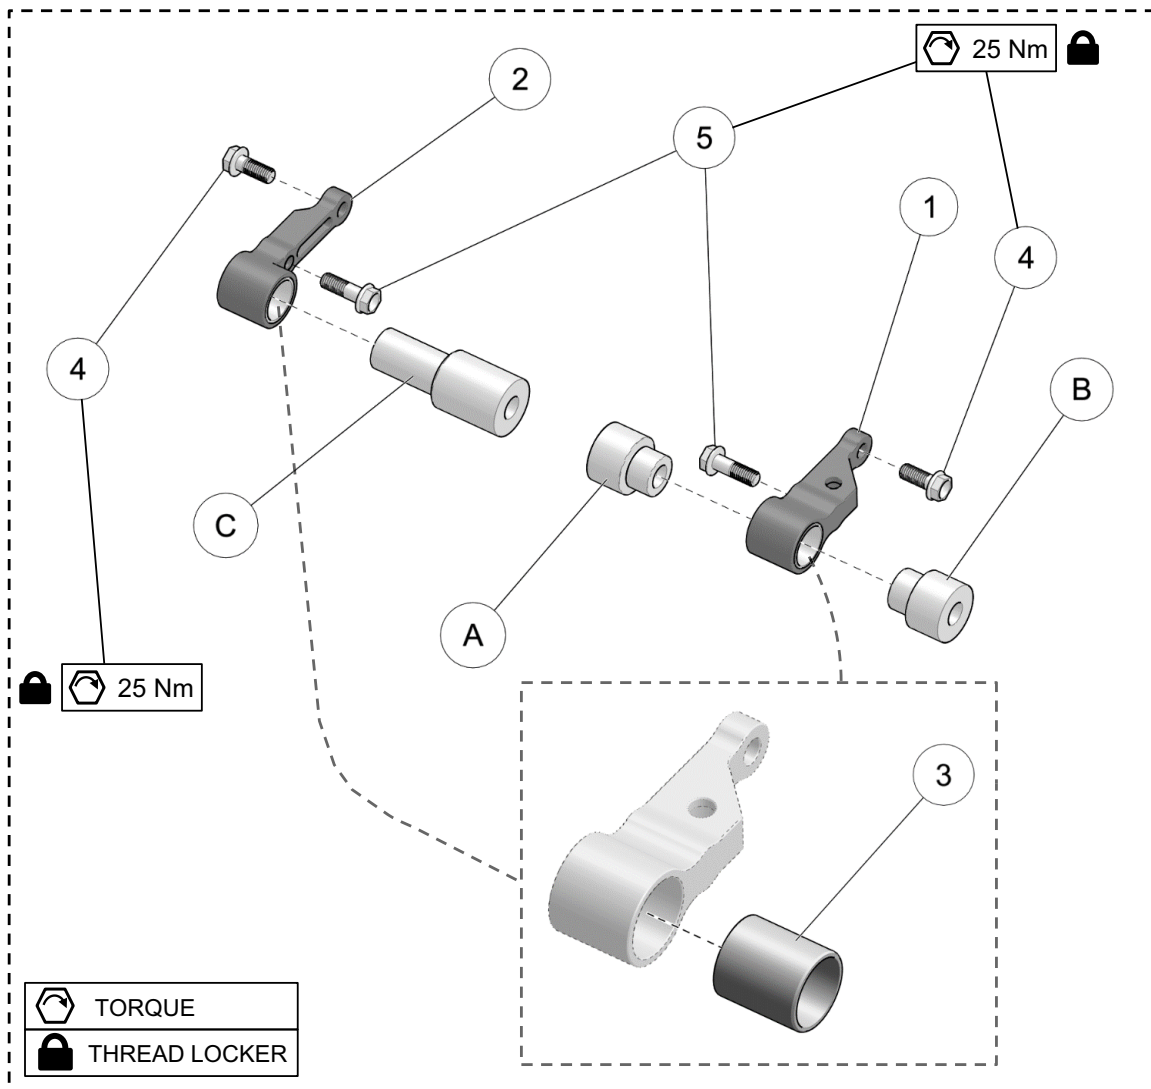

FITMENT PARTS - YETI 120FR / 129FR / 137MT

ITEM	PART #	DESCRIPTION	QTY
		<b>YETI SNOWMX MY2023 :: FITMENT PARTS - 120FR / 129FR / 137MT</b>	
1	YAAK3211	S-KIT - FITMENT PARTS	1
2	YAAC1986	TOOL, BIKE MOUNT INSTALLATION	1
3	YDIN9023	USER MANUAL YETI	1
4	YPAC3030	S-KIT - TOOLS AND MANUAL ELKA	1
5	YPAC3318	SOFT STRUT TOOL	1
6	YPAC3439	SOCKET, ECCENTRIC NUT, 22MM-17MM	1
7	YPBM1748	CHAIN PROTECTOR, BIKE ADAPTER	1
8	YPDR1682	D.I.D. 62 LINK CHAIN 520	1
9	YPDR1792	BELT, MITSUBOSHI GIGA TORQUE 896MMX28MM,	1
10	YPHW1798	SPRING, CHAIN TENSIONER - HEAVY (RED STR)	1

FITMENT PARTS - YETI 120SS

ITEM	PART #	DESCRIPTION	QTY
<b>YETI SNOWMX MY2023 :: FITMENT PARTS - 120SS</b>			
1	YAAK3090	S-KIT - FITMENT PARTS - 120SS	1
2	YAAC1986	TOOL, BIKE MOUNT INSTALLATION	1
3	YDIN9023	USER MANUAL YETI	1
4	YPAC1710	SYRINGE, 60MM CATHETER TIP	1
5	YPAC3030	S-KIT - TOOLS AND MANUAL ELKA	1
6	YPAC3318	SOFT STRUT TOOL	1
7	YPAC3439	SOCKET, ECCENTRIC NUT, 22MM-17MM	1
8	YPBM1748	CHAIN PROTECTOR, BIKE ADAPTER	1
9	YPDR1682	D.I.D. 62 LINK CHAIN 520	1
10	YPDR1792	BELT, MITSUBOSHI GIGA TORQUE 896MMX28MM,	1
11	YPDR1843	HOSE, BRAKE LINE BLEEDING	1
12	YPHW1683	RUBBER GROMMET 3/8"ID X 1/2"OD X 1/8"TK	1
13	YPHW1798	SPRING, CHAIN TENSIONER - HEAVY (RED STR)	1

### SOFT STRUT ASSEMBLY

ITEM	PART #	DESCRIPTION	QTY
<b>YETI SNOWMX MY2023 :: SOFT STRUT ASSEMBLY</b>			
1	1047-16-1065	ROD END, M16-1.5X65, ASSY	1
2	YPSU3208	SOFT STRUT EYELET BUSHING	2
3	YPSU3240	SOFT STRUT, ASSEMBLY	1
4	YPSU3244	BEARING GE12UK	2
5	YPSU3249	RETAINING RING R4000-87ZP	2
6	YPSU3934	SOFT STRUT, BUSHING	1
<b>BIKE SPECIFIC SOFT STRUT ASSEMBLY PARTS * SEE YETISNOWMX.CA/YETIVERTER *</b>			
A	--	T-BUSHING, ANTI-ROTATION	1