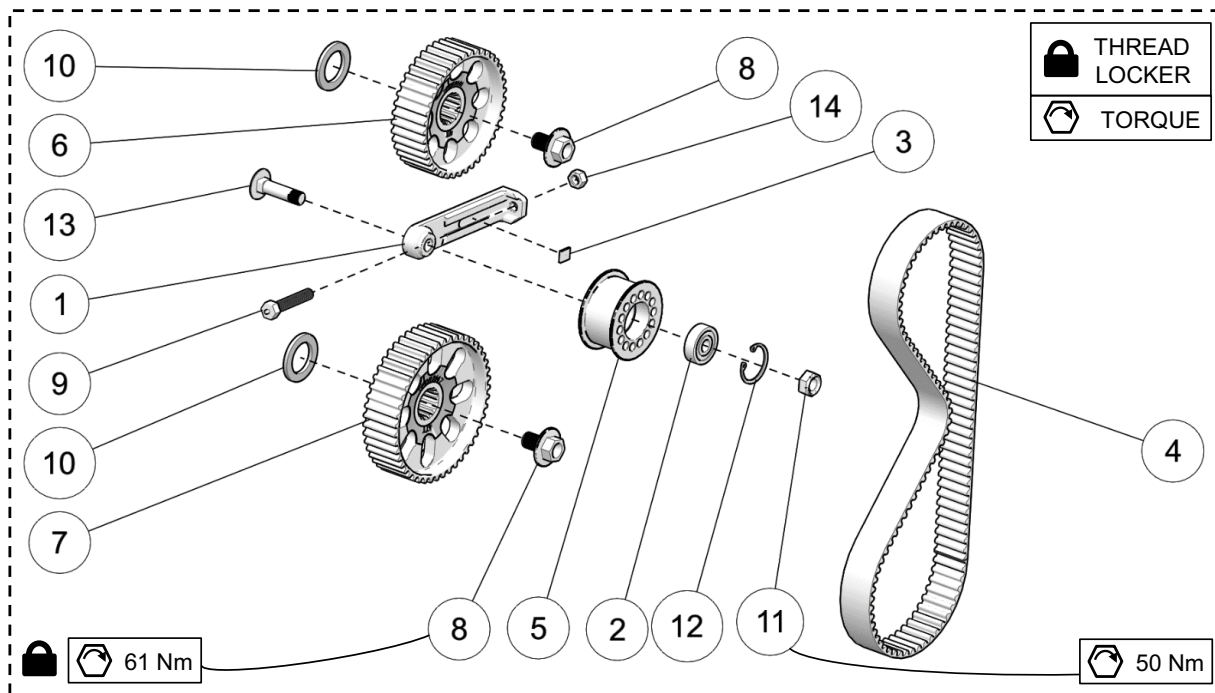

SYNCRDRIVE ASSEMBLY

ITEM	PART #	DESCRIPTION	QTY
YETI SNOWMX MY2023 :: SYNCRDRIVE ASSEMBLY			
1	YPDR1319CL	SYNCRDRIVE BELT TENSIONER - CLEAR	1
2	YPDR1566	6200 BEARING	1
3	YPDR1615	BELT DEFLECTION GAUGE	1
4	YPDR1792	BELT, MITSUBOSHI GIGA TORQUE 896MMX28MM WIDE	1
5	YPDR1838BK	IDLER WHEEL 2" FLANGED, 28MM - BLACK	1
6-A	YPDR2141BK	GEARS, SYNCRDRIVE 28MM 41T - BLACK	1
6-B	YPDR2141BL	GEARS, SYNCRDRIVE 28MM 41T - BLUE	1
6-C	YPDR2141CL	GEARS, SYNCRDRIVE 28MM 41T - CLEAR	1
6-D	YPDR2141GN	GEARS, SYNCRDRIVE 28MM 41T - GREEN	1
6-E	YPDR2141OR	GEARS, SYNCRDRIVE 28MM 41T - ORANGE	1
6-F	YPDR2141RD	GEARS, SYNCRDRIVE 28MM 41T - RED	1
7-A	YPDR2147BK	GEARS, SYNCRDRIVE 28MM 47T - BLACK	1
7-B	YPDR2147BL	GEARS, SYNCRDRIVE 28MM 47T - BLUE	1
7-C	YPDR2147CL	GEARS, SYNCRDRIVE 28MM 47T - CLEAR	1
7-D	YPDR2147GN	GEARS, SYNCRDRIVE 28MM 47T - GREEN	1
7-E	YPDR2147OR	GEARS, SYNCRDRIVE 28MM 47T - ORANGE	1
7-F	YPDR2147RD	GEARS, SYNCRDRIVE 28MM 47T - RED	1
8	YPHW1034	HFCS, M12-1.25X20MM, TI	2
9	YPHW1043	HCS, M8-1.25X45MM, TI	1
10	YPHW1057	W, 1.50X1.0X0.125, SS	2
11	YPHW1059	SLN, M10-1.25, TI	1
12	YPHW1418	IRR, 1-1/8	1
13	YPHW1591	CB, M10-1.25X45MM CARRIAGE, TI	1
14	YPHW1760	HN, M8-1.25, 8, ZP, 12MM HEAD, JIS	1