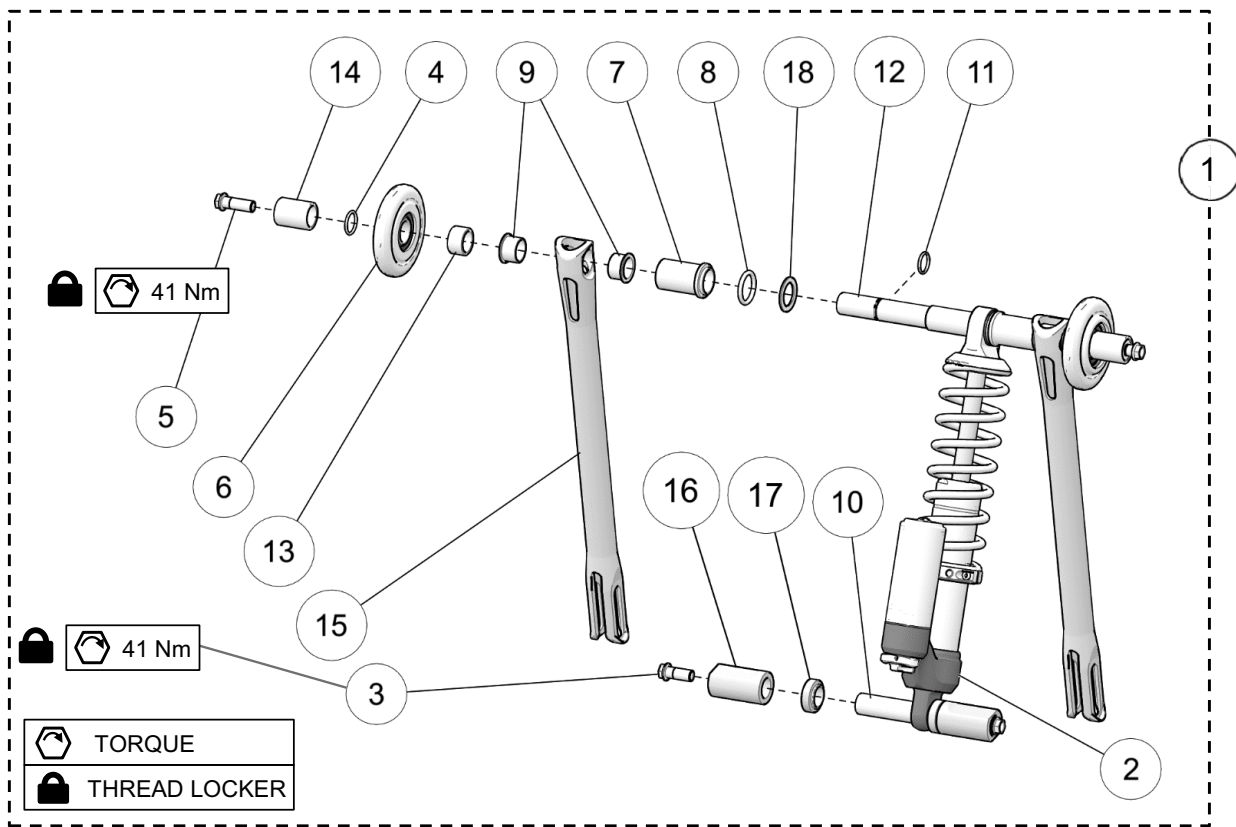

REAR A-ARM ASSEMBLY - YETI 120SS

ITEM	PART #	DESCRIPTION	QTY
YETI SNOWMX MY2023 :: REAR ARM ASSEMBLY - 120SS			
1	--	2023 SUSPENSION, REAR ARM ASSY, SS	1
2	YASU3291	SHOCK ABSORBER, REAR - ELKA STAGE 5	1
3	YPHW1894	HFCS, M10-1.25X25MM, TI	2
4	YPHW1987	O-RING (#018)	2
5	YPHW2712	HFCS, M10-1.25X30MM, TI	2
6	YPSU1217	WHEEL 3.350"	2
7	YPSU1381	REAR SHAFT INNER PLASTIC SHOCK SPACERS	2
8	YPSU1384	UPPER SHAFT, INNER O-RING SEAL	2
9	YPSU1387	REACTOR NYLON BUSHING, UPPER SHAFT	4
10	YPSU2380CL	LOWER SHOCK SHAFT SS, TI	1
11	YPSU3156	O-RING 1/16, 9/16 ID, 11/16 OD	2
12	YPSU3157	UPPER REAR SHAFT, SS MODEL	1
13	YPSU3158	BUSHING, SUSPENSION, SHORT	2
14	YPSU3159	BUSHING, SUSPENSION	2
15	YPSU3268	REACTOR ARM ALUMINUM	2
16	YPSU3417	SHOCK HEAD SPACER	2
17	YPSU3418	SHOCK HEAD SPACER, T-BUSHING	2
18	YPSU3917	PLASTIC SPACER	2