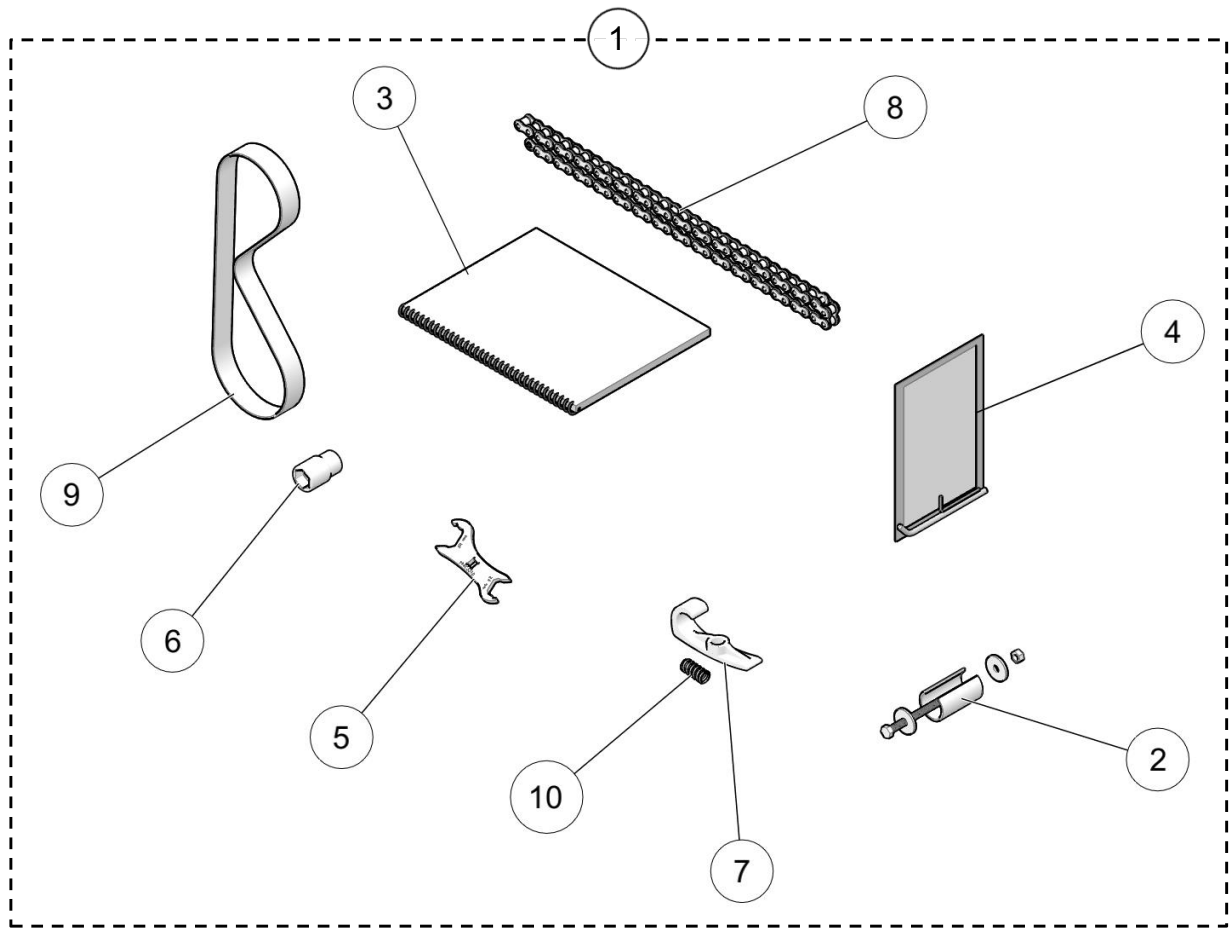

FITMENT PARTS - YETI 120FR / 129FR / 137MT

ITEM	PART #	DESCRIPTION	QTY
		YETI SNOWMX MY2023 :: FITMENT PARTS - 120FR / 129FR / 137MT	
1	YAAK3211	S-KIT - FITMENT PARTS	1
2	YAAC1986	TOOL, BIKE MOUNT INSTALLATION	1
3	YDIN9023	USER MANUAL YETI	1
4	YPAC3030	S-KIT - TOOLS AND MANUAL ELKA	1
5	YPAC3318	SOFT STRUT TOOL	1
6	YPAC3439	SOCKET, ECCENTRIC NUT, 22MM-17MM	1
7	YPBM1748	CHAIN PROTECTOR, BIKE ADAPTER	1
8	YPDR1682	D.I.D. 62 LINK CHAIN 520	1
9	YPDR1792	BELT, MITSUBOSHI GIGA TORQUE 896MMX28MM,	1
10	YPHW1798	SPRING, CHAIN TENSIONER - HEAVY (RED STR)	1