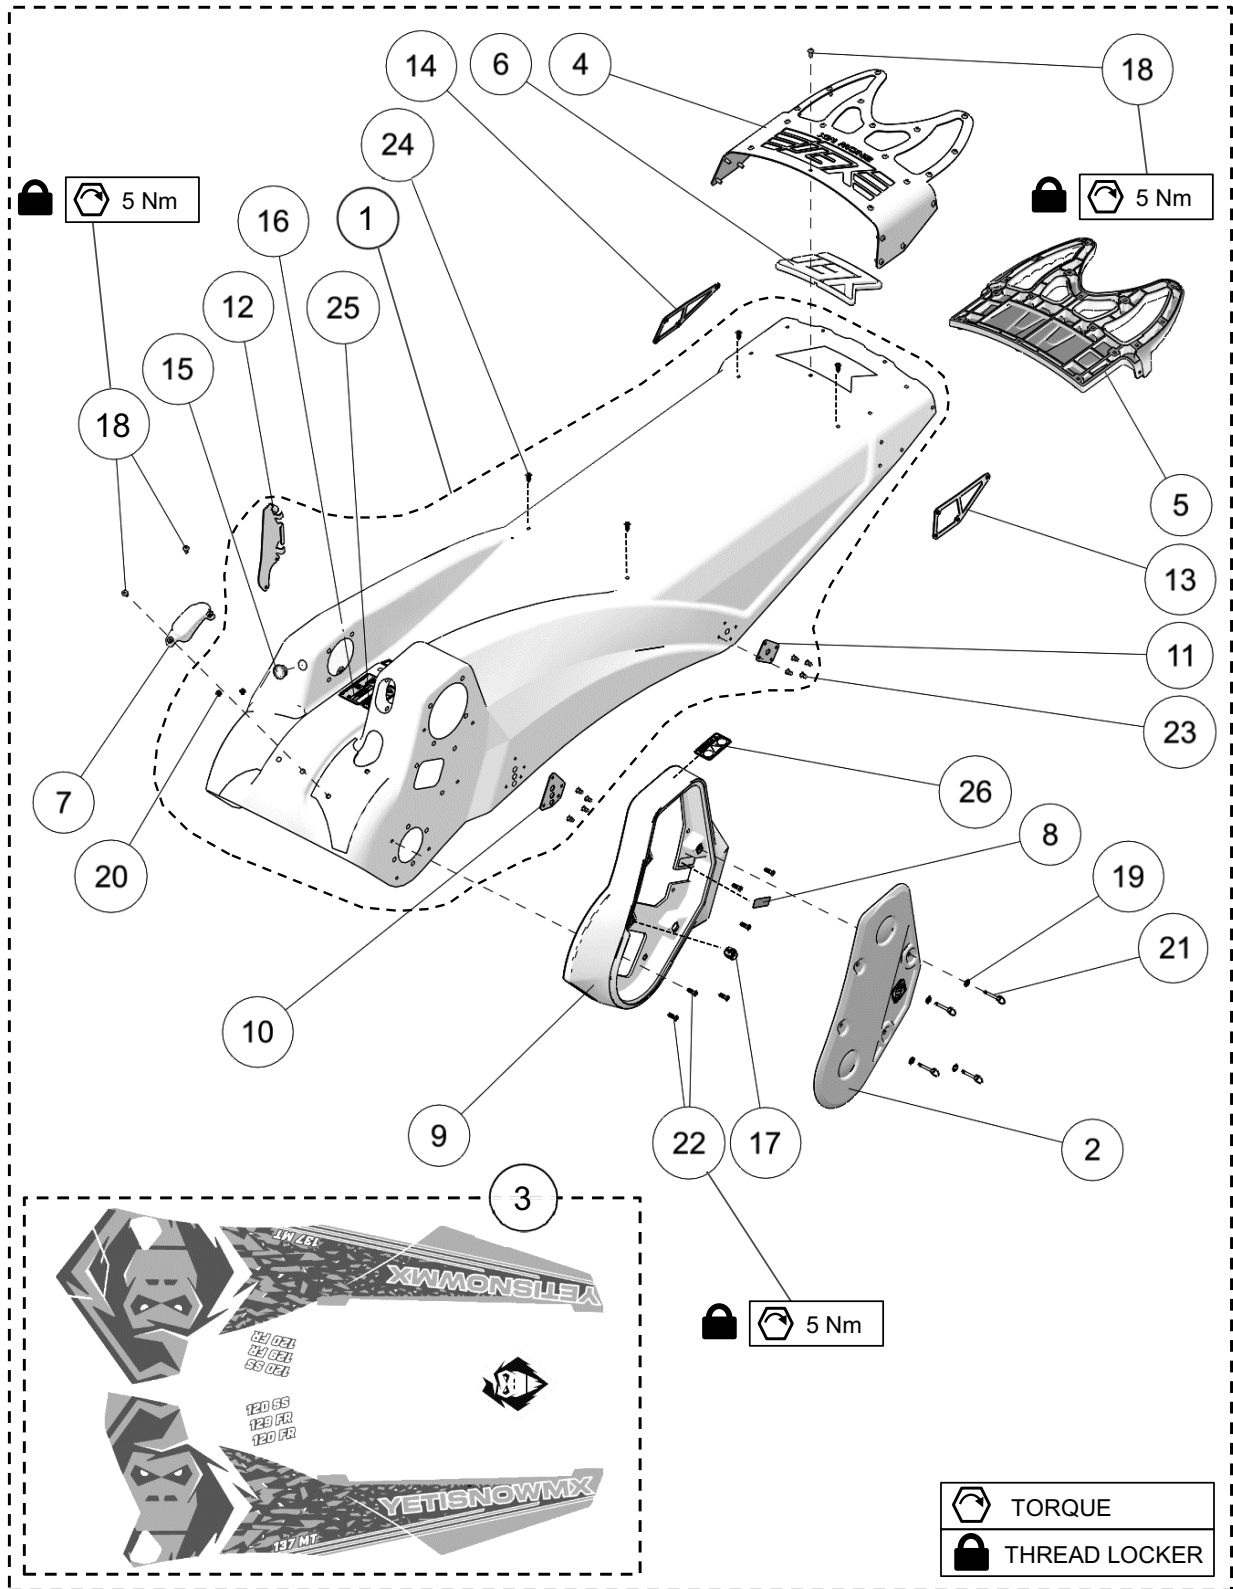

ITEM	PART #	DESCRIPTION	QTY
		YETI SNOWMX MY2023 :: CHASSIS ASSEMBLY - 120FR - 129FR - 137MT	
1	YACH3929	CHASSIS ASSEMBLY	1
2	YPCH1107CL	SYNCRODRIVE COVER - CLEAR	1
3-A	YADC3415BL	DECAL, YETI SNOWMX 2023, BLUE	1
3-B	YADC3415GN	DECAL, YETI SNOWMX 2023, GREEN	1
3-C	YADC3415OR	DECAL, YETI SNOWMX 2023, ORANGE	1
3-D	YADC3415RD	DECAL, YETI SNOWMX 2023, RED	1
3-E	YADC3415WT	DECAL, YETI SNOWMX 2023, WHITE	1
4	YPCH1175BK	BUMPER, FORMED PLATE - BLACK	1
5	YPCH1176	BUMPER, MOLDED HANDLE	1
6-A	YPCH1179BK	BUMPER, YETI INSERT - BLACK	1
6-B	YPCH1179BL	BUMPER, YETI INSERT - BLUE	1
6-C	YPCH1179GN	BUMPER, YETI INSERT - GREEN	1
6-D	YPCH1179OR	BUMPER, YETI INSERT - ORANGE	1
6-E	YPCH1179RD	BUMPER, YETI INSERT - RED	1
6-F	YPCH1179WT	BUMPER, YETI INSERT - WHITE	1
7	YPCH1578	CHAIN SLIDER	1
8	YPCH1643	DECAL, SYNCRODRIVE DEFLECTION	1
9	YPCH3353	BELT DEFLECTOR, SYNCRODRIVE	1
10	YPCH2553	SUSPENSION MOUNT PLATE, FRONT M10	2
11	YPCH2554	SUSPENSION MOUNT PLATE, REAR M10	2
12	YPCH3419	BRAKE LINE PROTECTOR	1
13	YPCH3125	NUT PLATE, BUMPER, LH	1
14	YPCH3136	NUT PLATE, BUMPER, RH	1
15	YPCH3230	LOCKING PANEL PLUGS 3/4" ID	1
16	--	STICKER - SERIAL MY2023	1
17	YPHW1348	1/4 TURN RECEPTACLE	4
18	YPHW1573	HSBS, M5-0.8X12MM, 10.9, SS	26
19	YPHW1586	1/4 TURN FASTENER PUSH ON RETAINER S/S	4
20	YPHW1598	RN, M5-0.8X9.4MM, ZP	2
21	YPHW1676	1/4 TURN FASTENER, 27MM	4
22	YPHW1769	HSLs, M5-0.8X16MM, TI	6
23	YPHW2578	RIVET, 3/16", SS	16
24	YPHW3190	WEATHERSTRIP RETAINER	4
25	1083-00-0067	STICKER - DO NOT LOOSEN	1
26	1083-00-8302	STICKER - WARNING	1