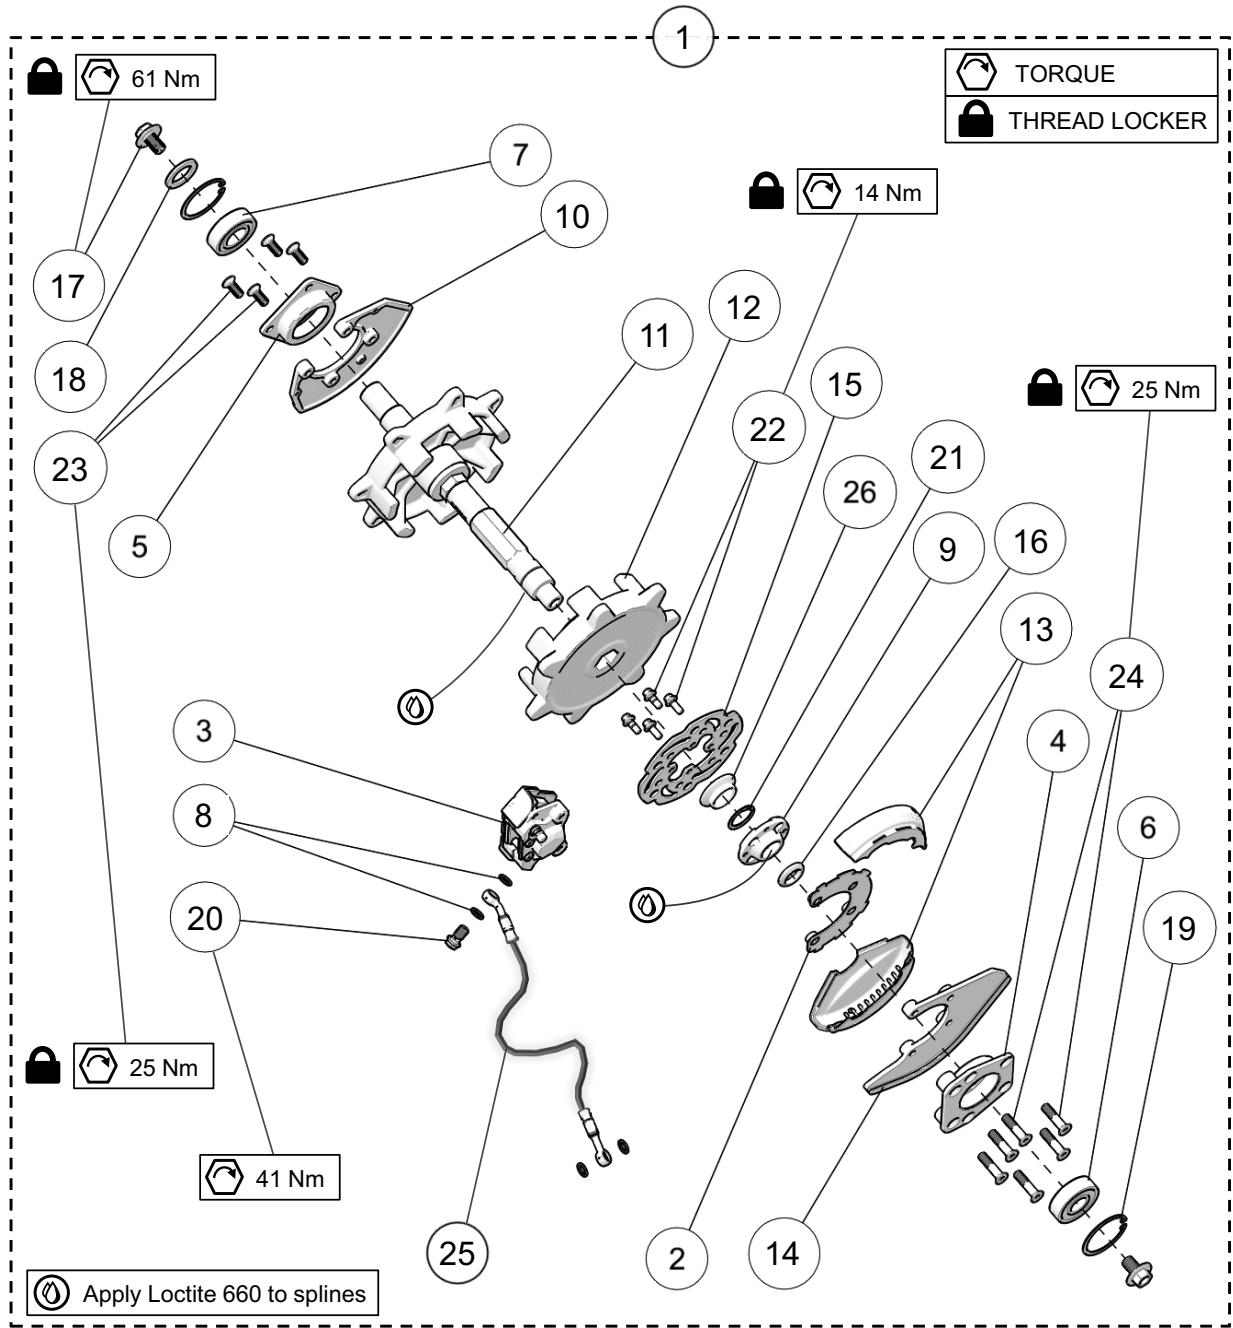

DRIVE SHAFT ASSEMBLY - YETI 120SS

ITEM	PART #	DESCRIPTION	QTY
YETI SNOWMX MY2023 :: DRIVE SHAFT ASSEMBLY - 120SS			
1	--	DRIVE SHAFT ASSEMBLY, 120SS	1
2	YADR3029	DISK BRAKE GUARD W/PEMS ASS'Y	1
3	YADR3201	BRAKE CALIPER ASSEMBLY	1
4	YPDR1040CL	BEARING HOLDER, BRAKE SIDE - CLEAR	1
5	YPDR1049BK	BEARING HOLDER, DRIVE SHAFT, LH - BLACK	1
6	YPDR1259	6304 BEARING	1
7	YPDR1260	6205 BEARING	1
8	YPDR1564	COPPER WASHER, BRAKE SYSTEM	4
9	YPDR1976	HUB, BRAKE ROTOR	1
10	YPDR2109CL	NUT PLATE, DRIVE - CLEAR	1
11	YPDR2318	DRIVE SHAFT, 1 1/16" HEX, NARROW, TI	1
12	YPDR3003	SPROCKET 7T, 2.86 PITCH, INT/EXT	2
13	YPDR3004	BRAKE SHIELD COVER	2
14	YPDR3027	NUT PLATE, BRAKE - CLEAR	1
15	YPDR3089	BRAKE ROTOR	1
16	YPDR3259	SPACER, BRAKE HUB - SS	1
17	YPHW1034	HFCS, M12-1.25X20MM, TI	2
18	YPHW1057	W, 1.50X1.0X0.125, SS	1
19	YPHW1282	IRR, 2.00"	2
20	YPHW1844	BANJO BOLT, M10-1.25X18MM, TI	1
21	YPHW3127	ERR, 1-1/16" (INVERTED)	1
22	1035-06-A016	HFCS, M6-1.0X16MM, 10.9, ZP, TL, IFI536	4
23	1049-08-1020	HSFS, M8-1.25X20MM, TI	4
24	1049-08-1035	HSFS, M8-1.25X35MM, TI	6
25	1086-00-9185	78" BRAKE LINE	1
26	1093-00-7025	SEAL - WHEEL UTV	1