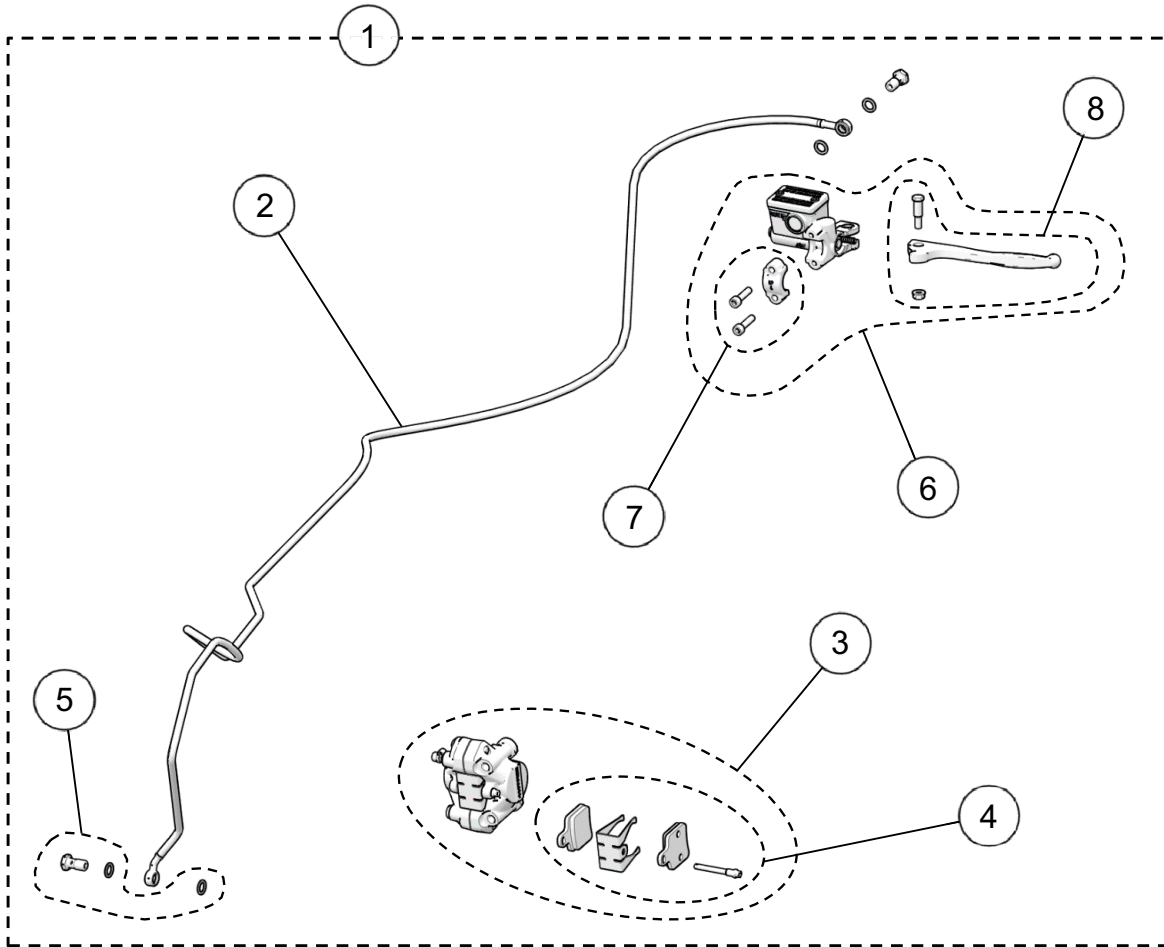

BRAKE SYSTEM ASSEMBLY - YETI 120FR / 129FR / 137MT

ITEM	PART #	DESCRIPTION	QTY
YETI SNOWMX MY2023 :: BRAKE SYSTEM ASSY			
1	1086-00-9073	BRAKE, SYSTEM ASSY, 78"	1
2	1086-00-9185	BRAKE LINE ASS'Y, 1847 MM / CONDUITE FREIN ASS., 1847 MM	1
3	7086-00-9010	S-KIT, BRAKE CALIPER / S-KIT, ÉTRIER DE FREIN	1
4	7086-00-9011	S-KIT, BREAK PADS / S-KIT, PLAQUETTES DE FREIN	1
5	7086-00-9013	S-KIT, BRAKE LINE FASTENERS / QUINCAILLERIE SYSTÈME FREIN	2
6	7086-00-9017	S-KIT, MASTER CYLINDER - RH / S-KIT, MAÎTRE CYLINDRE, DR	1
7	7086-00-9025	S-KIT, MASTER CYLINDER, CLAMP/ SYSTÈME FREIN, BRIDE	1
8	7086-00-9033	S-KIT, BRAKE LEVER / LEVIER DE FREIN	1