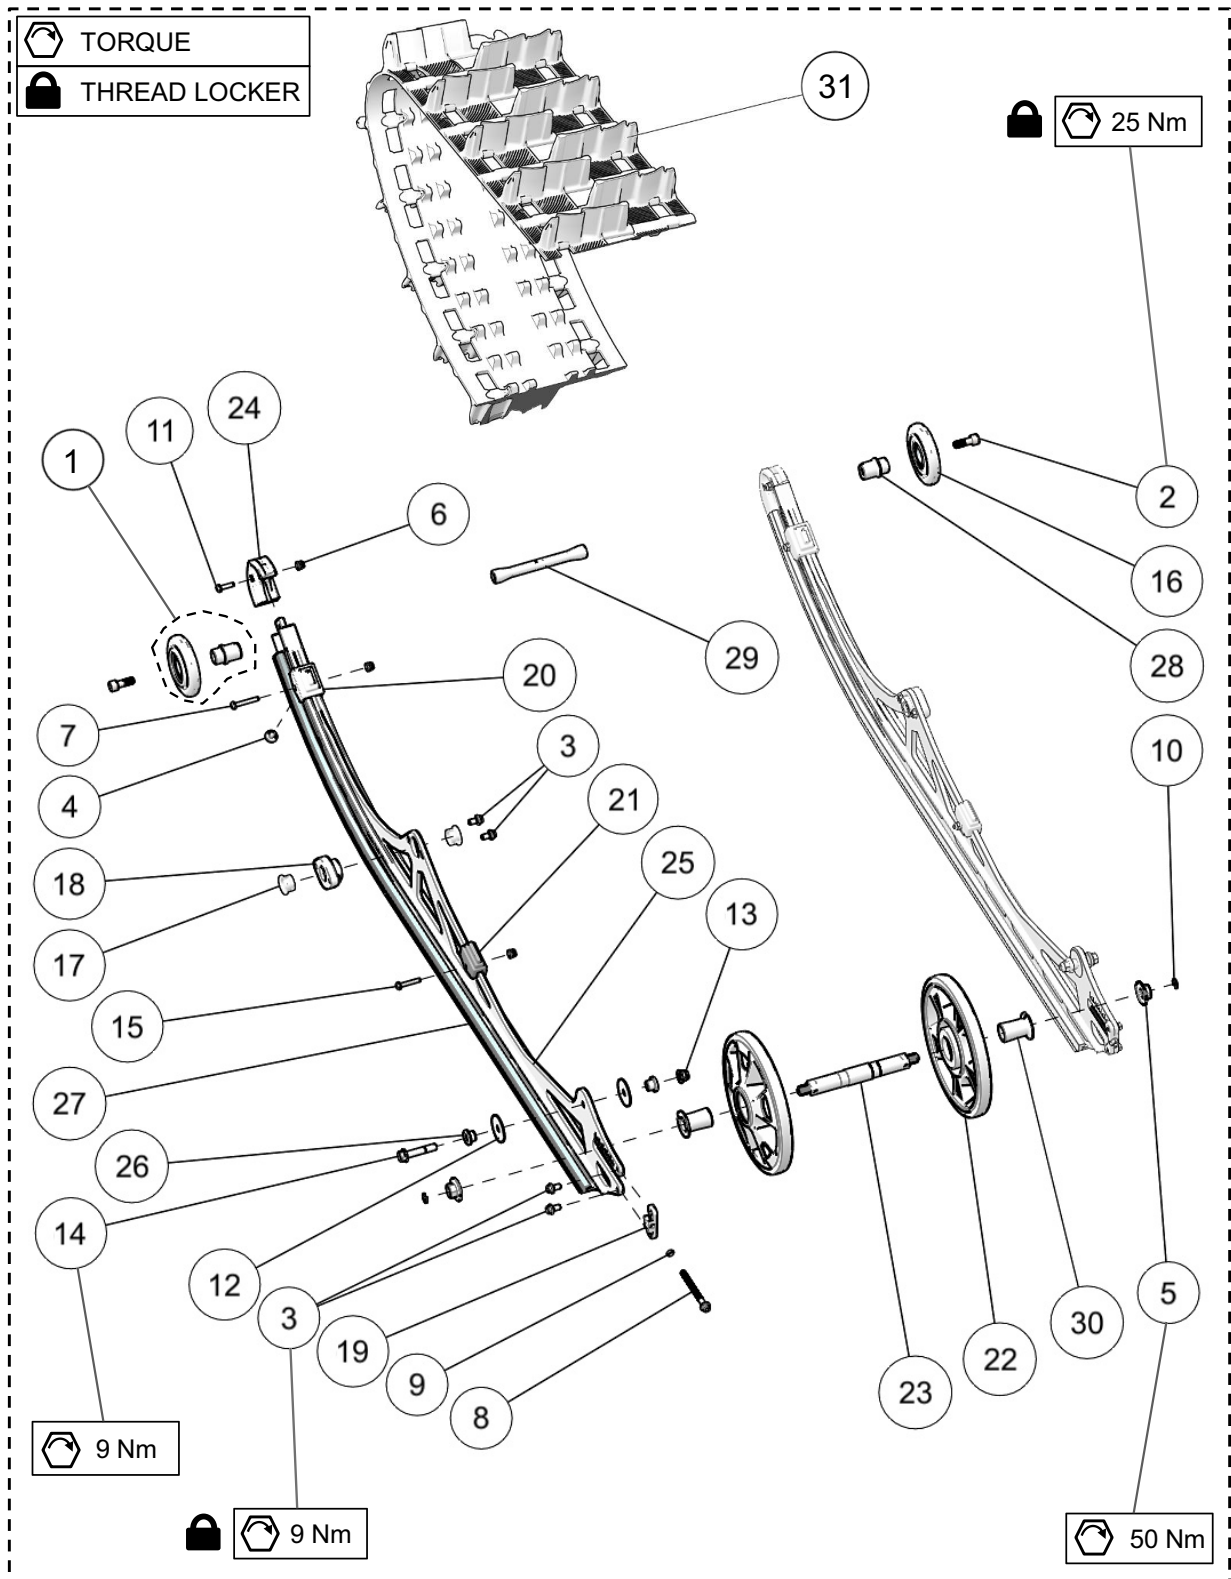

ITEM	PART #	DESCRIPTION	QTY
YETI SNOWMX MY2023 :: RAIL ASSEMBLY, TRACK - 120SS			
1	YASU3253	ANTI STAB WHEEL ASSEMBLY	2
2	YPHW1008	HSCS, M8-1.25X25MM, TI	2
3	YPHW1067	HFCS, M6-1.0X12MM, TI	8
4	YPHW1254	PHILLIPS SCREW M6-0.3-1.81X16MM	2
5	YPHW1361	HN, M12-1.5, TI, REAR AXLE OUTER	2
6	YPHW1597	FNN, M5-0.8, 8, ZP	6
7	YPHW1617	HSBS, M5-0.8X35MM, SS	2
8	YPHW1640	HFCS, M6-1.0X75MM, TI	2
9	YPHW1695	O-RING (# 009)	2
10	YPHW1928	E CLIP, 5/16", SS	2
11	YPHW2265	HSBS, M5-0.8X20MM, 10.9, ZP	2
12	YPHW2366	WASHER, 1.50X0.315X0.062, PLASTIC	4
13	YPHW3211	FNN, M8-1.25, TI	2
14	YPHW3245	HFCS, M8-1.25X45, TI	2
15	YPHW3296	HSBS, M5-0.8X30MM, SS	2
16	YPSU1217	WHEEL 3.350"	2
17	YPSU1370	FRONT ARM, LOWER NYLON BUSHING	4
18	YPSU1806BK	MOUNT, FRONT ARM - BLACK	2
19	YPSU1808BK	PLATE, REAR AXLE ADJUSTER - BLACK	2
20	YPSU1877	BUMPER, FRONT BOTTOMING	2
21	YPSU1878	BUMPER, REAR BOTTOMING	2
22	YPSU1901	WHEEL 200MM	2
23	YPSU2361BK	SUSPENSION REAR AXLE 5.5" SS - BLACK	1
24	YPSU2443	RAIL TIP, LOW PROFILE	2
25	YPSU2650BK	ALUMINUM RAIL, 120" - BLACK	2
26	YPSU3207	REACTOR ARM T-BUSHING	4
27	YPSU3223	GRAPHITE SLIDE 43", 120" RAIL	2
28	YPSU3250	ANTI STAB, BEARING HOLDER	2
29	YPSU3257	SHAFT, RAIL CROSS TIES	1
30	YPSU3416	REAR AXLE COLLAR	2
31	1093-00-9398	TRACK - YETI 120SS (9398S)	1