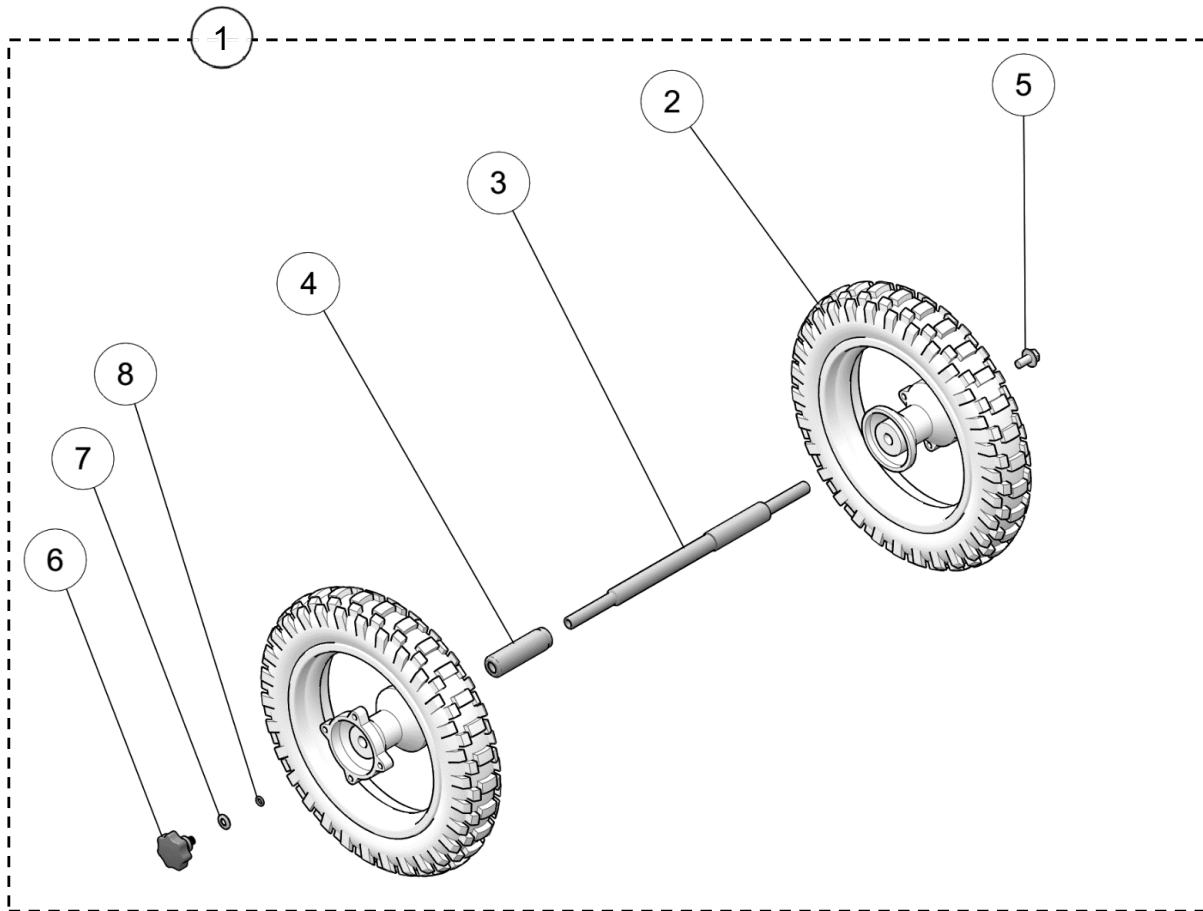

FREEWHEEL KIT

ITEM	PART #	DESCRIPTION	QTY
YETI SNOWMX MY2023 :: FREEWHEEL KIT			
1	YAAC1281	FREEWHEEL KIT COMPLETE FOR YETI	1
2	YPAC1146	WHEEL, 10 INCH	2
3	YPAC1242	FREEWHEEL AXLE, BLACK ZINC	1
4	YPAC1587	SPACER, FREEWHEEL AXLE - BLACK ZINC	1
5	YPHW1419	HFCS, M10-1.5X20MM, 10.9, ZP	1
6	YPHW1420	GRIP BOLT, M10-1.25	1
7	YPHW1651	BW, 20X10.2X1.5MM, ZP	1
8	YPHW1661	O-RING (# 011), FREEWHEEL KIT	1