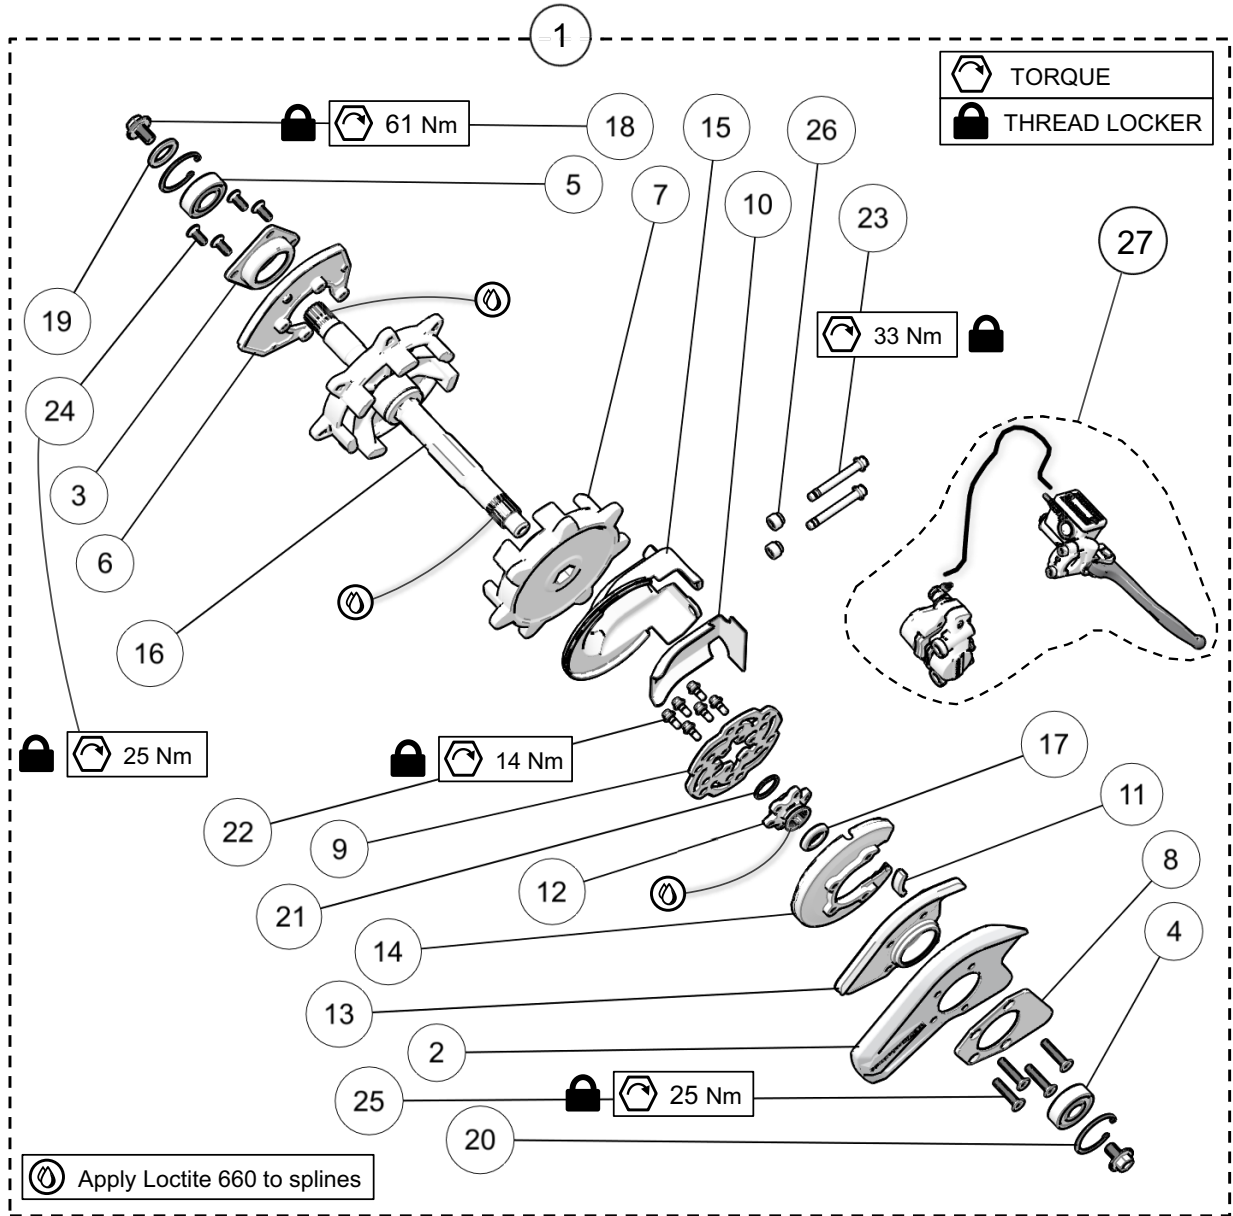

DRIVE SHAFT ASSEMBLY - YETI 120FR / 129FR / 137MT

ITEM	PART #	DESCRIPTION	QTY
		YETI SNOWMX MY2023 :: DRIVE SHAFT ASS'Y - 120FR / 129FR / 137MT	
1	--	DRIVE SHAFT ASSEMBLY, STD	1
2	YPCH3403	CALIPER, GUARD	1
3	YPDR1049BK	BEARING HOLDER, DRIVE SHAFT, LH - BLACK	1
4	YPDR1259	6304 BEARING	1
5	YPDR1260	6205 BEARING	1
6	YPDR2109CL	NUT PLATE, DRIVE - CLEAR	1
7	YPDR3003	SPROCKET 7T, 2.86 PITCH, INT/EXT	2
8	YPDR3108	BRAKE SIDE OUTER PLATE	1
9	YPDR3109	BRAKE ROTOR	1
10	YPDR3111	FOAM RUBBER BRAKE SHIELD	1
11	YPDR3118	FOAM RUBBER BRAKE SHIELD	1
12	YPDR3124	ROTOR HUB	1
13	YPDR3127	BRAKE CARRIER	1
14	YPDR3128	OUTER BRAKE SHIELD, COVER	1
15	YPDR3134	BRAKE SHIELD	1
16	YPDR3401	DRIVE SHAFT, 1 1/16" HEX, TI	1
17	YPDR3402	SPACER, BRAKE HUB	1
18	YPHW1034	HFCS, M12-1.25X20MM, TI	2
19	YPHW1057	W, 1.50X1.0X0.125, SS	1
20	YPHW1282	IRR, 2.00"	2
21	YPHW3127	ERR, 1-1/16" (INVERTED)	1
22	1035-06-A016	HFCS, M6-1.0X16MM, 10.9, ZP, TL, IFI536	6
23	1035-08-A070	HFCS, M8-1.25X70, 10.9, ZP, TL, IFI536	2
24	1049-08-1020	HSFS, M8-1.25X20MM, TI	4
25	1049-08-1045	HSFS, M8-1.25X45, 10.9, ZP, DIN7991	4
26	1051-00-9063	SPACER, BRAKE SHIELD	2
27	1086-00-9073	BRAKE, SYSTEM ASSY, 78"	1