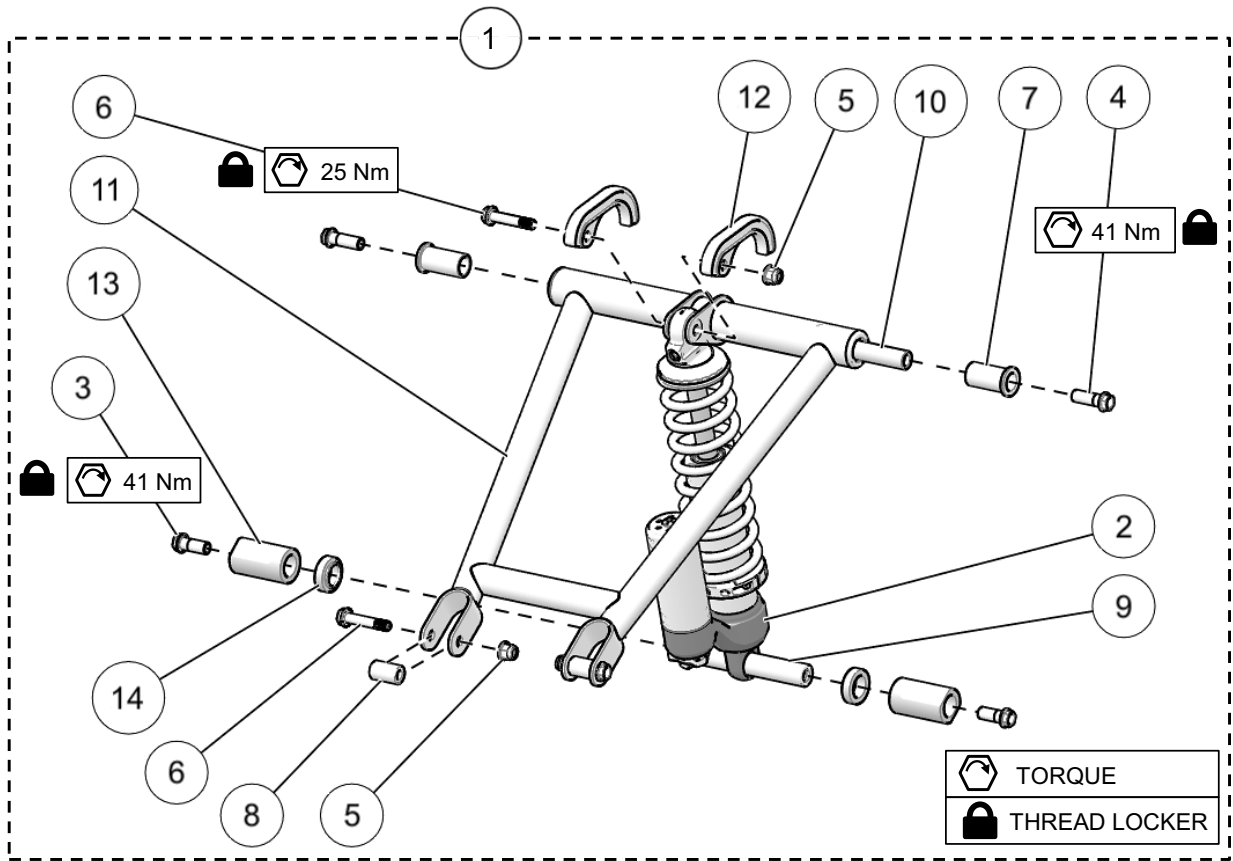

FRONT A-ARM ASSEMBLY - YETI 120SS

ITEM	PART #	DESCRIPTION	QTY
YETI SNOWMX MY2023 :: FRONT ARM ASSEMBLY - 120SS			
1	--	2023 SUSPENSION, FRONT ARM ASSEMBLY 120SS	1
2	YASU3280	SHOCK ABSORBER, FRONT - ELKA STAGE 5	1
3	YPHW1894	HFCS, M10-1.25X25MM, TI	2
4	YPHW2712	HFCS, M10-1.25X30MM, TI	2
5	YPHW3211	FNN, M8-1.25, TI	3
6	YPHW3245	HFCS, M8-1.25X43MM, TI	3
7	YPSU1369	FRONT ARM, UPPER NYLON BUSHING	2
8	YPSU1371	FRONT ARM LOWER PIN, HARD ANODIZE	2
9	YPSU2380CL	LOWER SHOCK SHAFT SS, TI	1
10	YPSU2498	SUSPENSION FRONT ARM SHAFT SS, TI, HA	1
11	YPSU3301	YETI FRONT ARM, RACING, 312MM	1
12	YPSU3315	A-ARM PROTECTOR	2
13	YPSU3417	SHOCK HEAD SPACER	2
14	YPSU3418	SHOCK HEAD SPACER, T-BUSHING	2