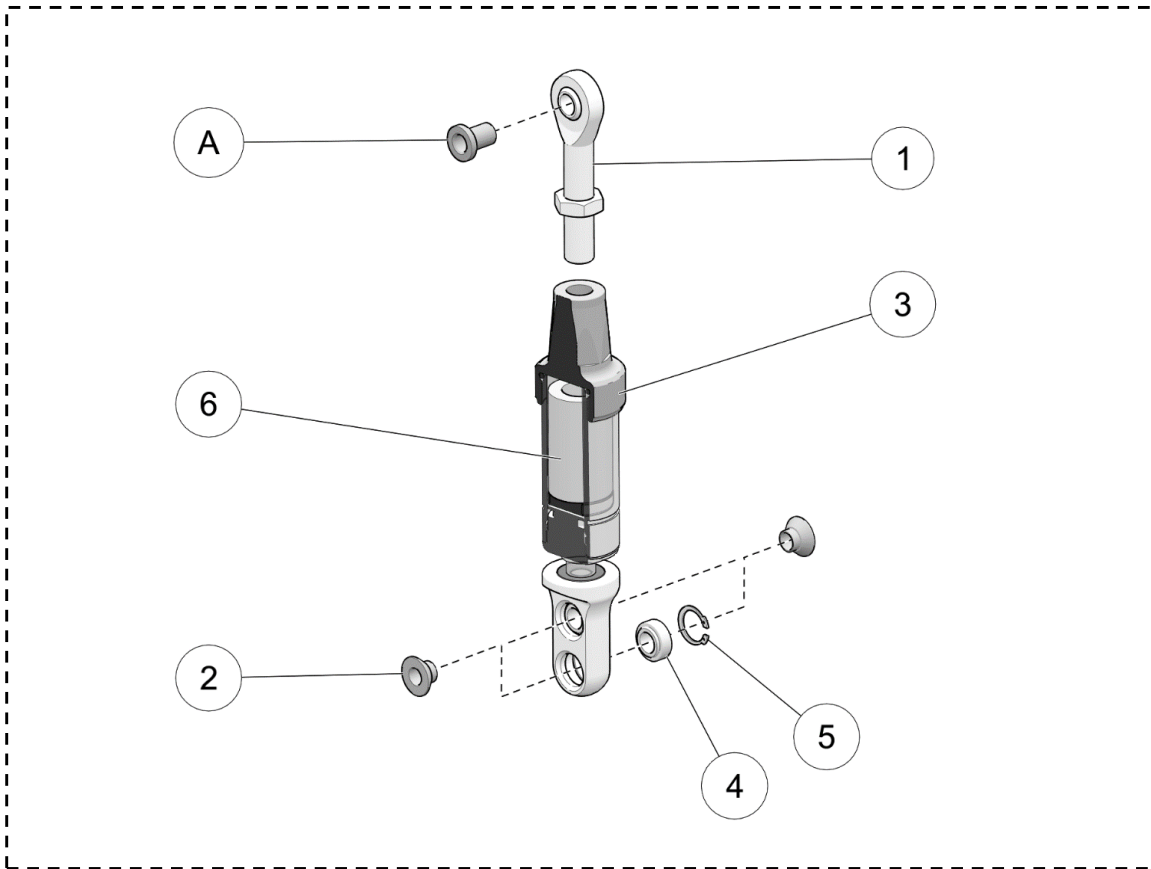

FITMENT PARTS - YETI 120FR / 129FR / 137MT

ITEM	PART #	DESCRIPTION	QTY
		<b>YETI SNOWMX MY2023 :: FITMENT PARTS - 120FR / 129FR / 137MT</b>	
1	YAAK3211	S-KIT - FITMENT PARTS	1
2	YAAC1986	TOOL, BIKE MOUNT INSTALLATION	1
3	YDIN9023	USER MANUAL YETI	1
4	YPAC3030	S-KIT - TOOLS AND MANUAL ELKA	1
5	YPAC3318	SOFT STRUT TOOL	1
6	YPAC3439	SOCKET, ECCENTRIC NUT, 22MM-17MM	1
7	YPBM1748	CHAIN PROTECTOR, BIKE ADAPTER	1
8	YPDR1682	D.I.D. 62 LINK CHAIN 520	1
9	YPDR1792	BELT, MITSUBOSHI GIGA TORQUE 896MMX28MM,	1
10	YPHW1798	SPRING, CHAIN TENSIONER - HEAVY (RED STR)	1

FITMENT PARTS - YETI 120SS

ITEM	PART #	DESCRIPTION	QTY
<b>YETI SNOWMX MY2023 :: FITMENT PARTS - 120SS</b>			
1	YAAK3090	S-KIT - FITMENT PARTS - 120SS	1
2	YAAC1986	TOOL, BIKE MOUNT INSTALLATION	1
3	YDIN9023	USER MANUAL YETI	1
4	YPAC1710	SYRINGE, 60MM CATHETER TIP	1
5	YPAC3030	S-KIT - TOOLS AND MANUAL ELKA	1
6	YPAC3318	SOFT STRUT TOOL	1
7	YPAC3439	SOCKET, ECCENTRIC NUT, 22MM-17MM	1
8	YPBM1748	CHAIN PROTECTOR, BIKE ADAPTER	1
9	YPDR1682	D.I.D. 62 LINK CHAIN 520	1
10	YPDR1792	BELT, MITSUBOSHI GIGA TORQUE 896MMX28MM,	1
11	YPDR1843	HOSE, BRAKE LINE BLEEDING	1
12	YPHW1683	RUBBER GROMMET 3/8"ID X 1/2"OD X 1/8"TK	1
13	YPHW1798	SPRING, CHAIN TENSIONER - HEAVY (RED STR)	1