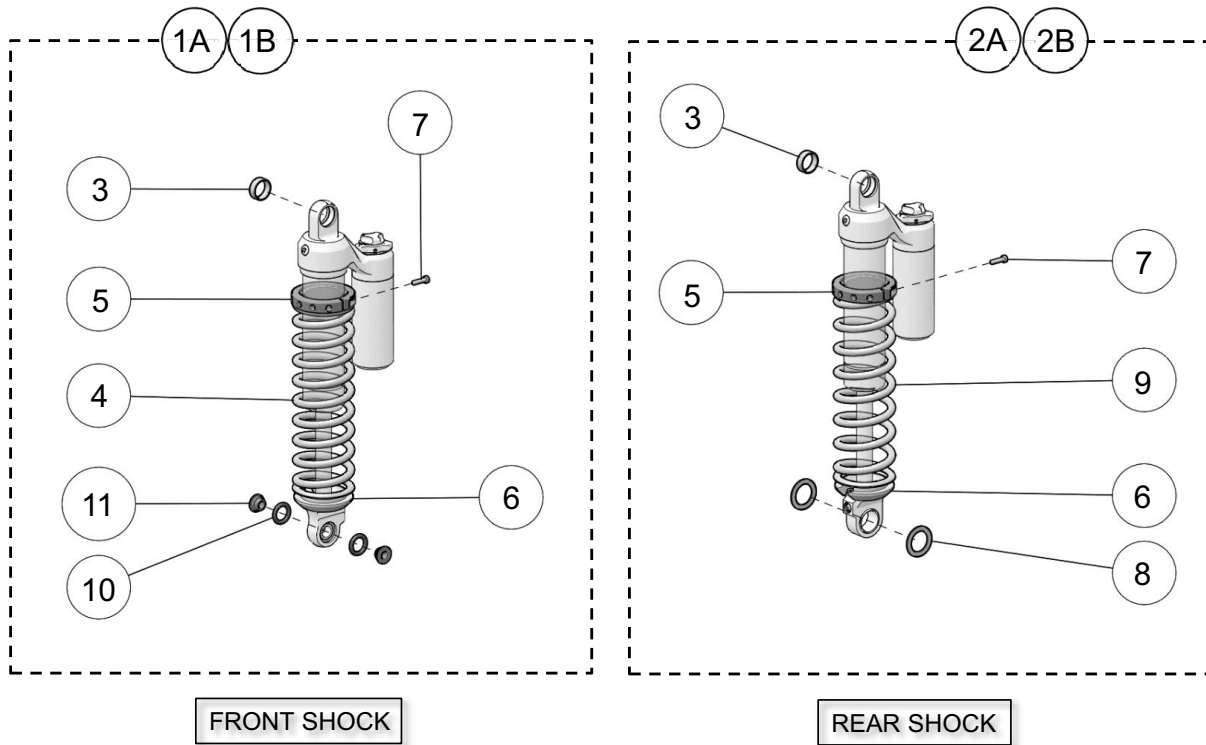

SHOCK ABSORBER PARTS

ITEM	PART #	DESCRIPTION	QTY
YETI SNOWMX MY2023 :: SHOCK ABSORBER PARTS			
1A	YASU3352	SHOCK ABSORBER, FRONT - ELKA STAGE 3	1
1B	YASU3280	SHOCK ABSORBER, FRONT - ELKA STAGE 5	1
2A	YASU3351	SHOCK ABSORBER, REAR - ELKA STAGE 3	1
2B	YASU3291	SHOCK ABSORBER, REAR - ELKA STAGE 5	1
3	YPSU3251	SHOCK HEAD SLEEVE BEARING	2
4	YPSU3254	MAIN SPRING, FRONT SHOCK	1
5	YPSU3910	PRELOAD RING	1
6	YPSU3911	SPRING CLIP	1
7	YPSU3915	RING BOLT	1
8	YPSU3917	PLASTIC SPACER	2
9	YPSU3921	MAIN SPRING, REAR SHOCK	1
10	YPSU3926	O-RING	2
11	YPSU3927	SPACER	2