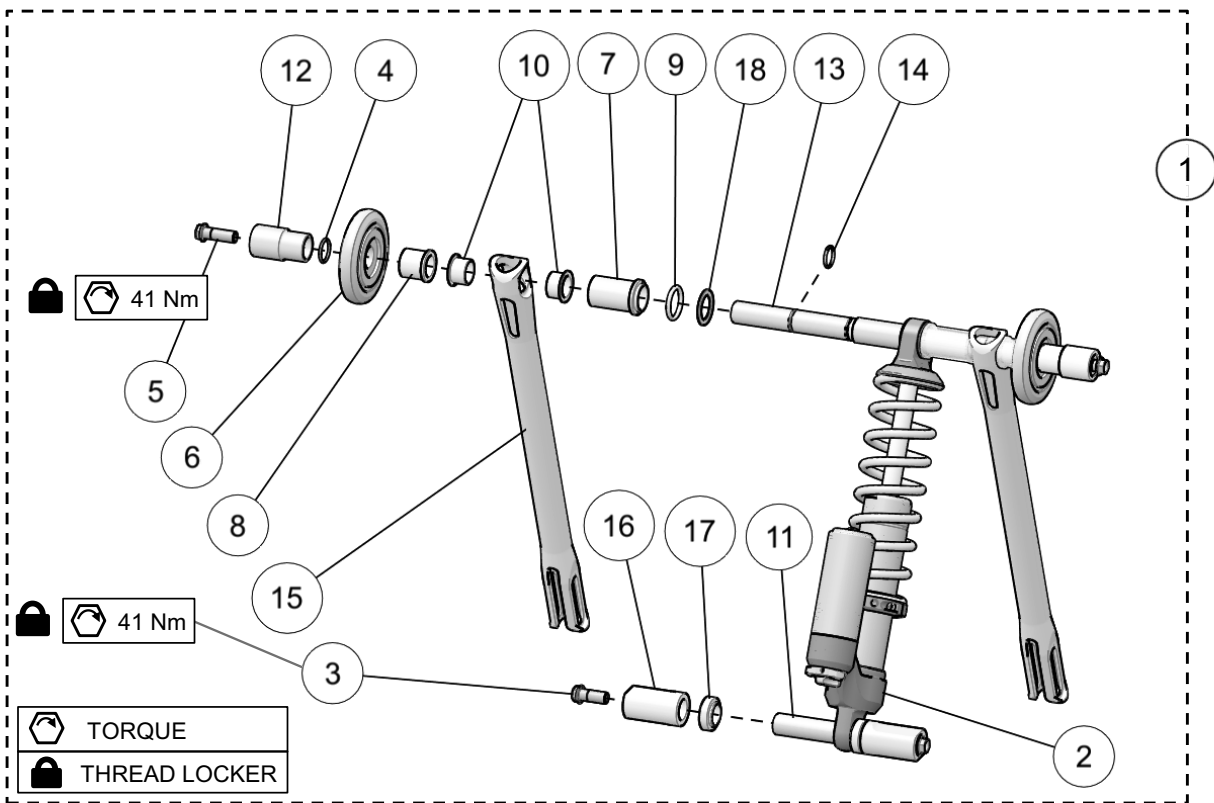

REAR A-ARM ASSEMBLY - YETI 120FR / 129FR / 137MT

ITEM	PART #	DESCRIPTION	QTY
		YETI SNOWMX MY2023 :: REAR ARM ASSEMBLY - 120FR / 129FR / 137MT	
1	--	2023 SUSPENSION, REAR ARM ASSY, 120FR / 129FR /137MT	1
2-A	YASU3291	SHOCK ABSORBER, REAR - ELKA STAGE 5	1
2-B	YASU3351	SHOCK ABSORBER, REAR - ELKA STAGE 3	1
3	YPHW1894	HFCS, M10-1.25X25MM, TI	2
4	YPHW1987	O-RING (#018)	2
5	YPHW2712	HFCS, M10-1.25X30MM, TI	2
6	YPSU1217	WHEEL 3.350"	2
7	YPSU1381	REAR SHAFT INNER PLASTIC SHOCK SPACERS	2
8	YPSU1382	REAR SHAFT MIDDLE PLASTIC SPACER	2
9	YPSU1384	UPPER SHAFT, INNER O-RING SEAL	2
10	YPSU1387	REACTOR NYLON BUSHING, UPPER SHAFT	4
11	YPSU2380CL	LOWER SHOCK SHAFT SS, TI	1
12	YPSU3152	BUSHING, SUSPENSION, SHORT	2
13	YPSU3154	UPPER REAR SHAFT, X-MODEL	1
14	YPSU3156	O-RING 1/16, 9/16 ID, 11/16 OD	2
15	YPSU3268	REACTOR ARM, ALUMINUM	2
16	YPSU3417	SHOCK HEAD SPACER	2
17	YPSU3418	SHOCK HEAD SPACER, T-BUSHING	2
18	YPSU3917	PLASTIC SPACER	2