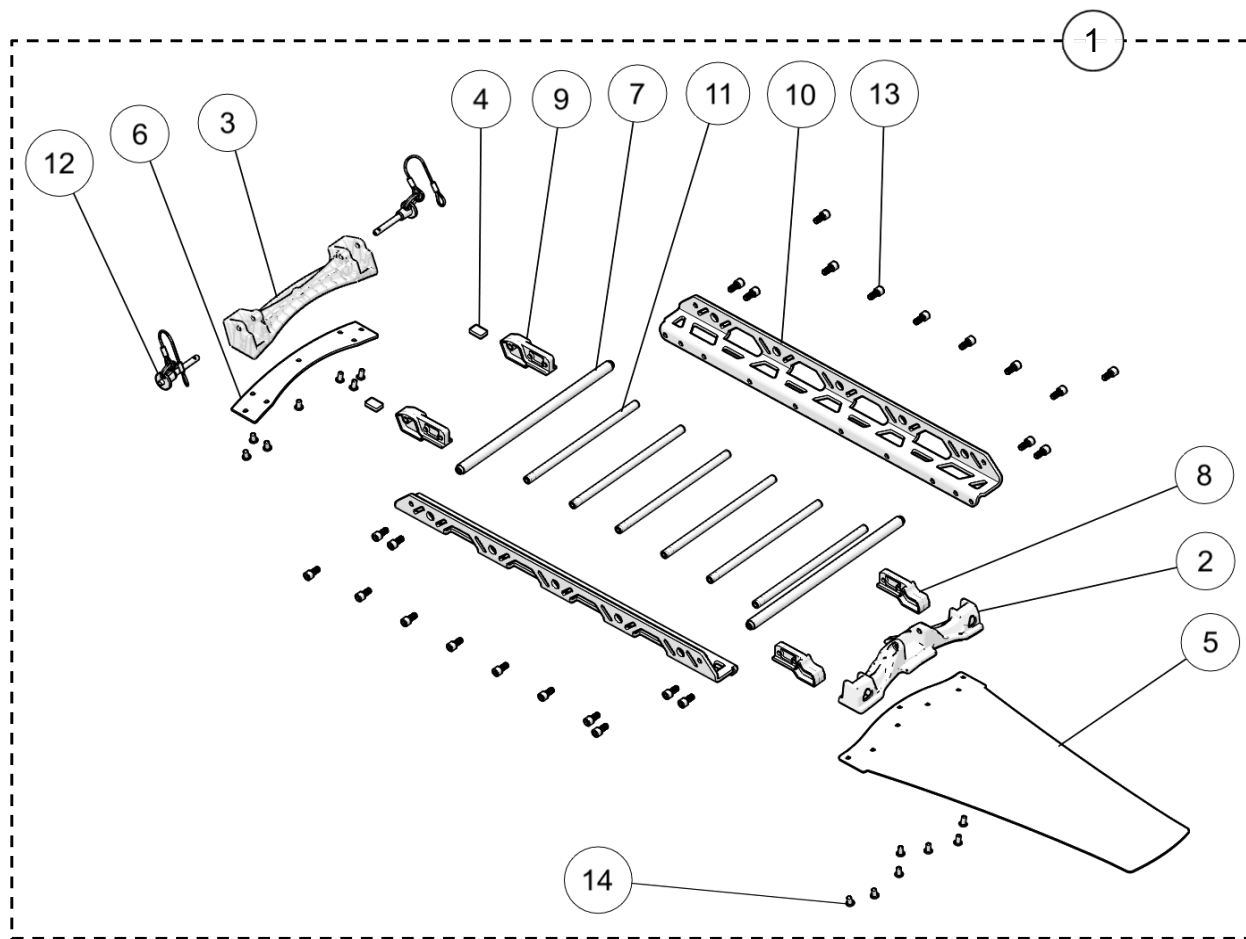

FITMENT PARTS - YETI 120SS

ITEM	PART #	DESCRIPTION	QTY
<b>YETI SNOWMX MY2023 :: FITMENT PARTS - 120SS</b>			
1	YAAK3090	S-KIT - FITMENT PARTS - 120SS	1
2	YAAC1986	TOOL, BIKE MOUNT INSTALLATION	1
3	YDIN9023	USER MANUAL YETI	1
4	YPAC1710	SYRINGE, 60MM CATHETER TIP	1
5	YPAC3030	S-KIT - TOOLS AND MANUAL ELKA	1
6	YPAC3318	SOFT STRUT TOOL	1
7	YPAC3439	SOCKET, ECCENTRIC NUT, 22MM-17MM	1
8	YPBM1748	CHAIN PROTECTOR, BIKE ADAPTER	1
9	YPDR1682	D.I.D. 62 LINK CHAIN 520	1
10	YPDR1792	BELT, MITSUBOSHI GIGA TORQUE 896MMX28MM,	1
11	YPDR1843	HOSE, BRAKE LINE BLEEDING	1
12	YPHW1683	RUBBER GROMMET 3/8"ID X 1/2"OD X 1/8"TK	1
13	YPHW1798	SPRING, CHAIN TENSIONER - HEAVY (RED STR)	1

### SOFT STRUT ASSEMBLY

ITEM	PART #	DESCRIPTION	QTY
<b>YETI SNOWMX MY2023 :: SOFT STRUT ASSEMBLY</b>			
1	1047-16-1065	ROD END, M16-1.5X65, ASSY	1
2	YPSU3208	SOFT STRUT EYELET BUSHING	2
3	YPSU3240	SOFT STRUT, ASSEMBLY	1
4	YPSU3244	BEARING GE12UK	2
5	YPSU3249	RETAINING RING R4000-87ZP	2
6	YPSU3934	SOFT STRUT, BUSHING	1
<b>BIKE SPECIFIC SOFT STRUT ASSEMBLY PARTS * SEE YETISNOWMX.CA/YETIVERTER *</b>			
A	--	T-BUSHING, ANTI-ROTATION	1

### BIKE MOUNT ADAPTER ASSEMBLY

ITEM	PART #	DESCRIPTION	QTY
<b>YETI SNOWMX MY2023 :: BIKE MOUNT ADAPTER ASSEMBLY</b>			
1	YABM3202	BIKE MOUNT - LH ADAPTER ASSY	1
2	YABM3203	BIKE MOUNT - RH ADAPTER ASSY	1
3	YPBM3209	BIKE MOUNT, ADAPTER SLEEVE	2
4	YPHW1001	HFCS, M8-1.25X20MM, TI	2
5	YPHW1897	HFCS, M8-1.25X25MM, TI	2
<b>BIKE SPECIFIC, BIKE MOUNT ADAPTER PARTS</b> * SEE YETISNOWMX.CA/YETIVERTER *			
A	--	BUSHING, BIKE MOUNT, LH IN	1
B	--	BUSHING, BIKE MOUNT, LH OUT	1
C	--	BIKE MOUNT ADAPTER, RH IN	1