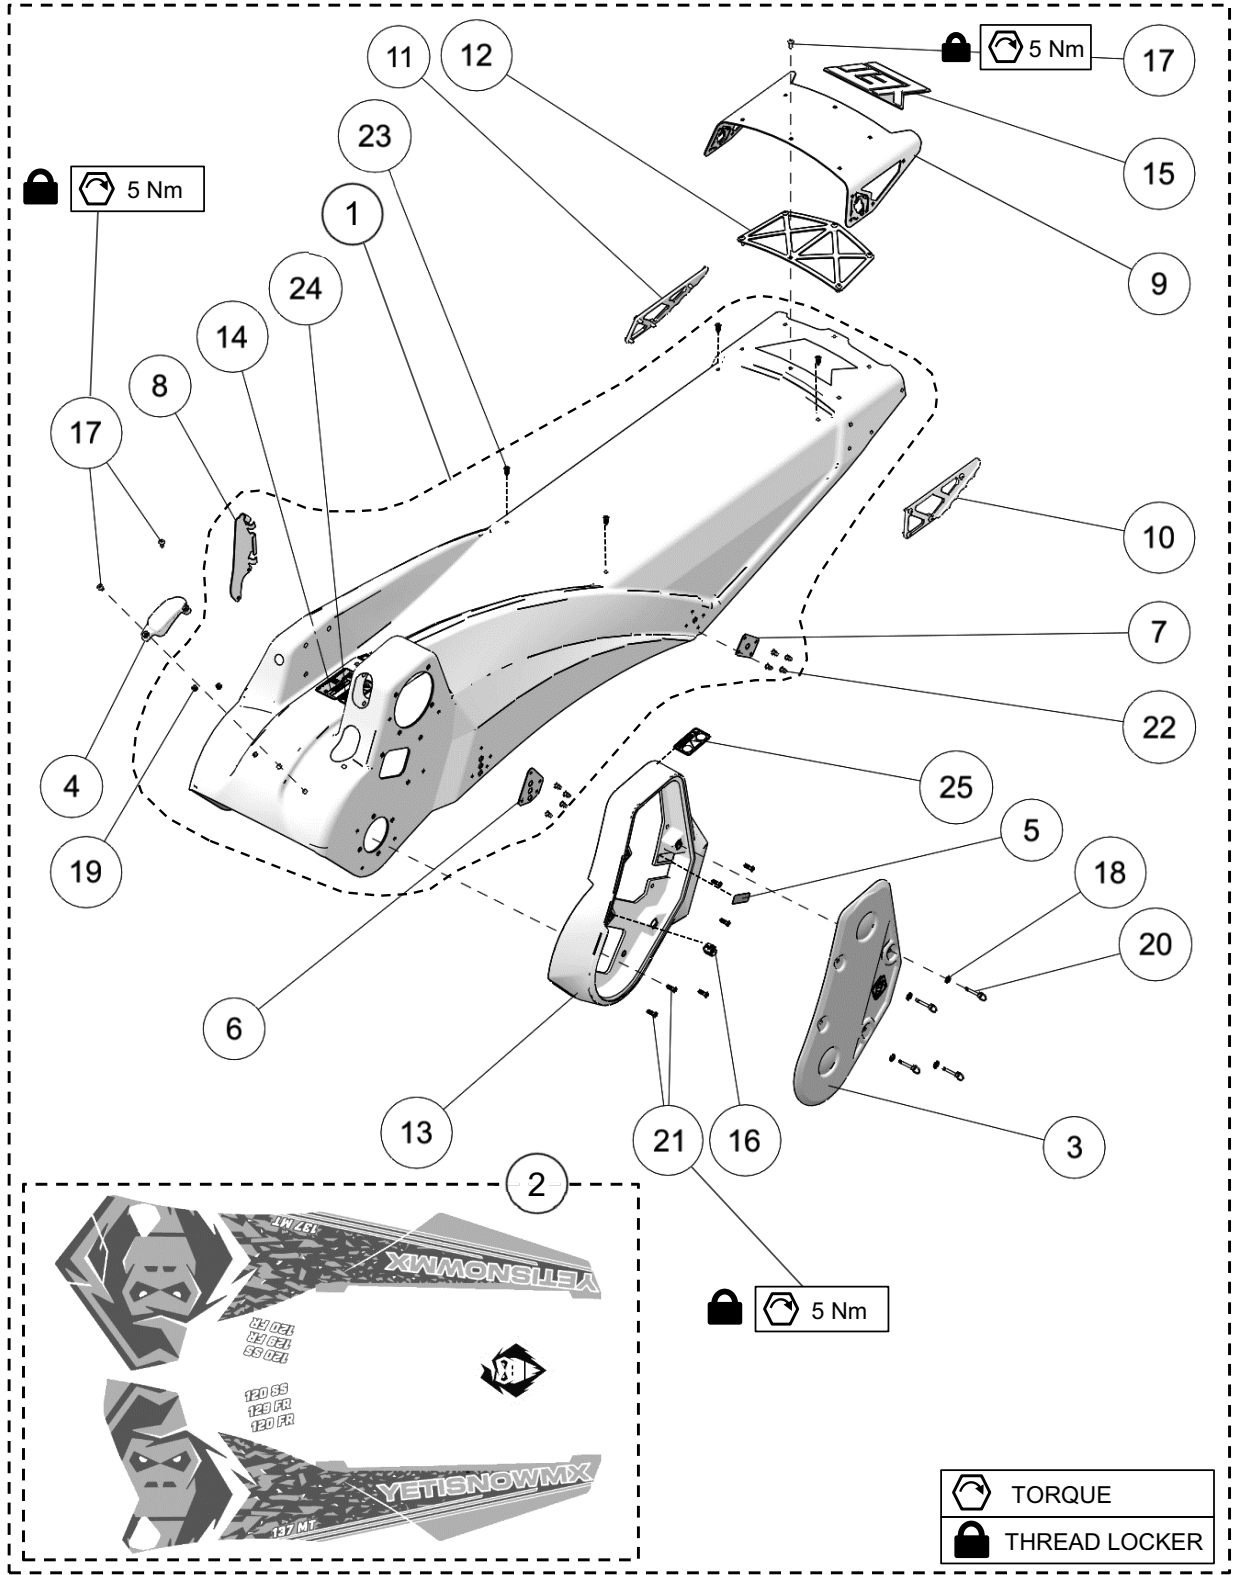

CHASSIS ASSEMBLY - 120SS

ITEM	PART #	DESCRIPTION	QTY
YETI SNOWMX MY2023 :: CHASSIS ASSEMBLY - 120SS			
1	YACH3921	CHASSIS ASSEMBLY 120SS	1
2	YADC3415WT	DECAL, YETI SNOWMX 2023, WHITE	1
3	YPCH1107CL	SYNCRODRIVE COVER - CLEAR	1
4	YPCH1578	CHAIN SLIDER	1
5	YPCH1643	DECAL, SYNCRODRIVE DEFLECTION	1
6	YPCH2553	SUSPENSION MOUNT PLATE, FRONT M10	2
7	YPCH2554	SUSPENSION MOUNT PLATE, REAR M10	2
8	YPCH3419	BRAKE LINE PROTECTOR	1
9	YPCH3163	BUMPER, FORMED PLATE	1
10	YPCH3164	BUMPER, LEFT HANDLE	1
11	YPCH3165	BUMPER, RIGHT HANDLE	1
12	YPCH3166	NUT PLATE, BUMPER ASSY	1
13	YPCH3354	BELT DEFLECTOR, SYNCRODRIVE SS	1
14	--	STICKER - SERIAL MY2023	1
15	YPDC3144	YETI - FOAM	1
16	YPHW1348	1/4 TURN RECEPTACLE	4
17	YPHW1573	HSBS, M5-0.8X12MM, 10.9, SS	16
18	YPHW1586	1/4 TURN FASTENER PUSH ON RETAINER S/S	4
19	YPHW1598	RN, M5-0.8X9.4MM, ZP	2
20	YPHW1676	1/4 TURN FASTENER, 27MM	4
21	YPHW1769	HSLs, M5-0.8X16MM, TI	6
22	YPHW2578	RIVET, 3/16", SS	16
23	YPHW3190	WEATHERSTRIP RETAINER	4
24	1083-00-0067	STICKER - DO NOT LOOSEN	1
25	1083-00-8302	STICKER - WARNING	1