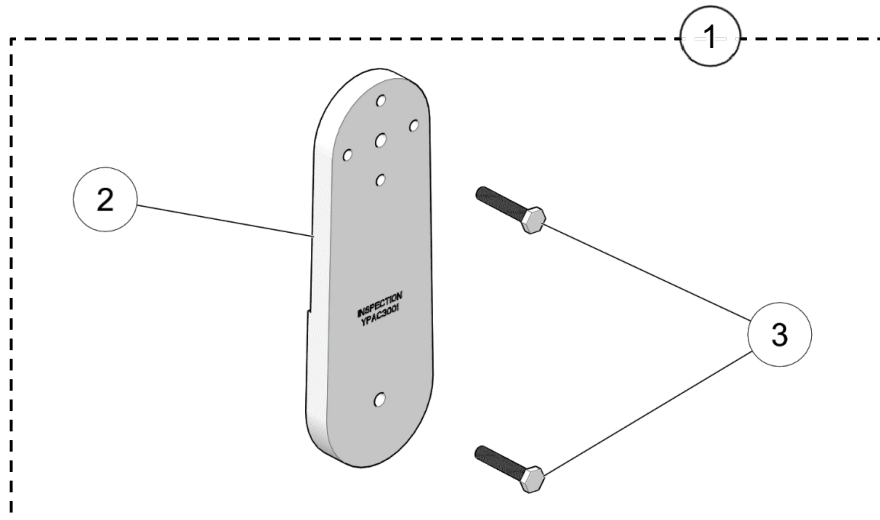

ITEM	PART #	DESCRIPTION	QTY
YETI SNOWMX MY2023 :: BELT ALIGNMENT JIG			
1	YAAC3000	BELT ALIGNMENT JIG - YETI	1
2	YPAC3001	BELT ALIGNMENT TOOL - YETI	1
3	YPHW1942	HCS, M12-1.25X60MM, 8.8, ZP	2