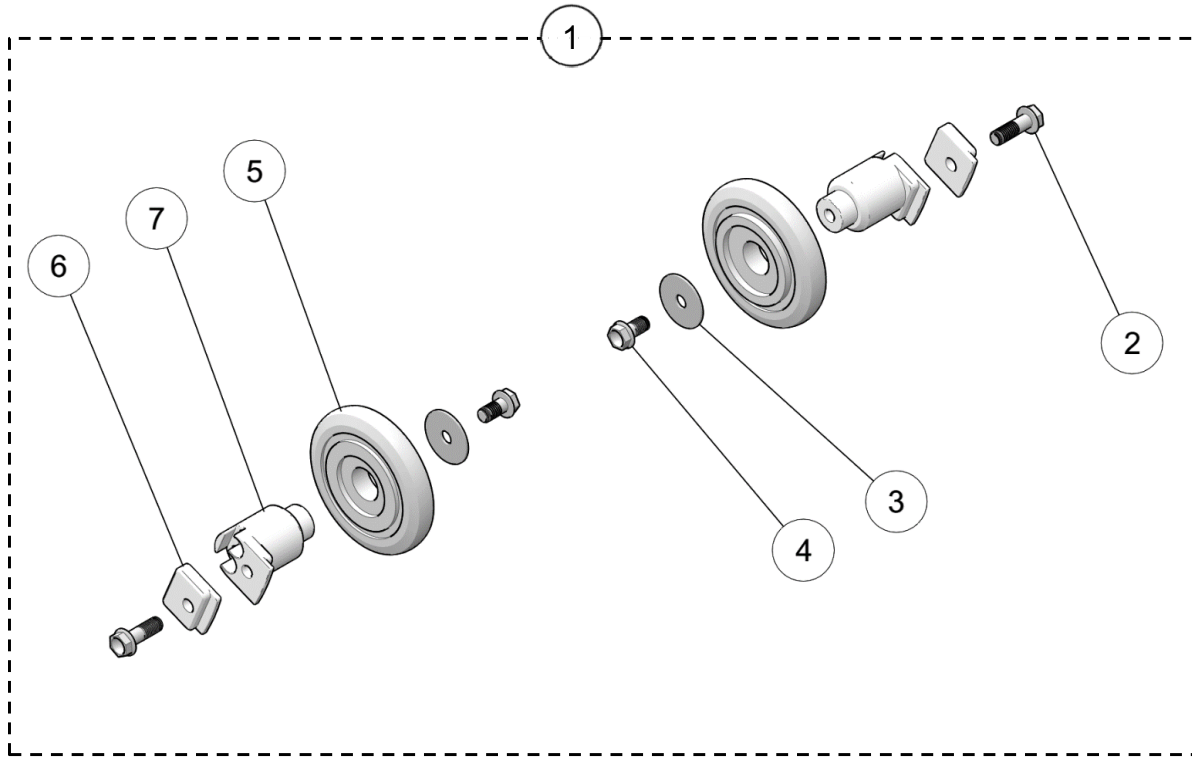

BOGIE WHEEL KIT

ITEM	PART #	DESCRIPTION	QTY
YETI SNOWMX MY2023 :: BOGIE WHEEL KIT			
1	YAAC1859	BOGIE WHEEL KIT (PAIR)	1
2	YPHW1897	HFCS, M8-1.25X25MM, TI	2
3	YPHW2153	W, 1.25X7.94X0.062, ZP	2
4	YPHW2628	HFCS, M8-1.25X16MM, TI	2
5	YPSU1217	WHEEL 3.350"	2
6	YPSU1729	MOUNT 3.375" RAIL WHEEL	2
7	YPSU1857	MOUNT 3.375" RAIL WHEEL	2