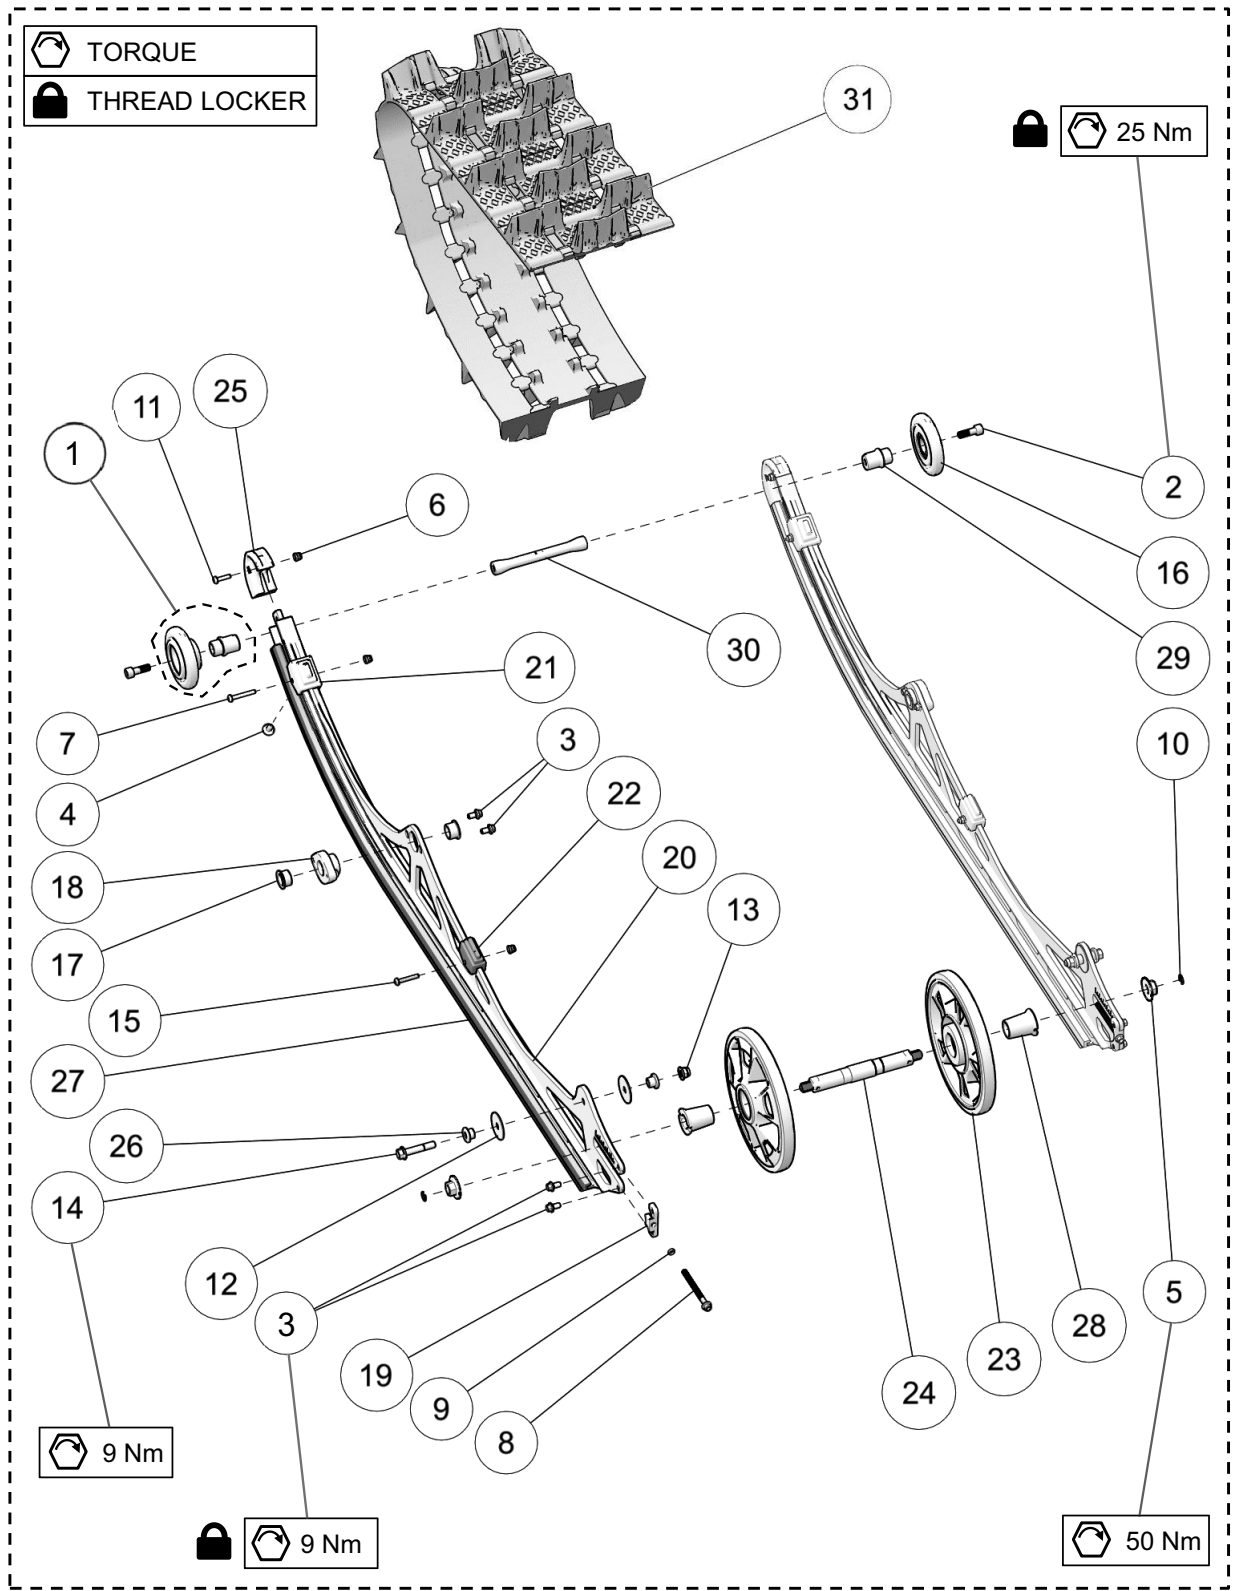

ITEM	PART #	DESCRIPTION	QTY
		YETI SNOWMX MY2023 :: RAIL ASS'Y, TRACK - 120FR / 129FR / 137MT	
1	YASU3253	ANTI STAB WHEEL ASSEMBLY	2
2	YPHW1008	HFCS, M8-1.25X20MM, TI	2
3	YPHW1067	HFCS, M6-1.0X12MM, TI	8
4	YPHW1254	PHILLIPS SCREW M6-0.3-1.81X16MM	2
5	YPHW1361	HN, M12-1.5, TI, REAR AXLE OUTER	2
6	YPHW1597	FNN, M5-0.8, 8, ZP	6
7	YPHW1617	HSBS, M5-0.8X35MM, SS	2
8	YPHW1640	HFCS, M6-1.0X75MM, TI	2
9	YPHW1695	O-RING (# 009)	2
10	YPHW1928	E CLIP, 5/16", SS	2
11	YPHW2265	HSBS, M5-0.8X20MM, 10.9, ZP	2
12	YPHW2366	WASHER, 1.50X0.315X0.062, PLASTIC	4
13	YPHW3211	FNN, M8-1.25, TI	2
14	YPHW3245	HFCS, M8-1.25X45, TI	2
15	YPHW3296	HSBS, M5-0.8X25MM, SS	2
16	YPSU1217	WHEEL 3.350"	2
17	YPSU1370	FRONT ARM, LOWER NYLON BUSHING	4
18	YPSU1806BK	MOUNT, FRONT ARM - BLACK	2
19	YPSU1808BK	PLATE, REAR AXLE ADJUSTER - BLACK	2
20-A1	YPSU1829BK	ALUMINUM RAIL, 129" - BLACK	2
20-A2	YPSU1829BL	ALUMINUM RAIL, 129" - BLUE	2
20-A3	YPSU1829CL	ALUMINUM RAIL, 129" - CLEAR	2
20-A4	YPSU1829GN	ALUMINUM RAIL, 129" - GREEN	2
20-A5	YPSU1829OR	ALUMINUM RAIL, 129" - ORANGE	2
20-A6	YPSU1829RD	ALUMINUM RAIL, 129" - RED	2
20-B1	YPSU1837BK	ALUMINUM RAIL, 137" - BLACK	2
20-B2	YPSU1837BL	ALUMINUM RAIL, 137" - BLUE	2
20-B3	YPSU1837CL	ALUMINUM RAIL, 137" - CLEAR	2
20-B4	YPSU1837GN	ALUMINUM RAIL, 137" - GREEN	2
20-B5	YPSU1837OR	ALUMINUM RAIL, 137" - ORANGE	2
20-B6	YPSU1837RD	ALUMINUM RAIL, 137" - RED	2
20-C1	YPSU2650BK	ALUMINUM RAIL, 120" - BLACK	2
20-C2	YPSU2650BL	ALUMINUM RAIL, 120" - BLUE	2
20-C3	YPSU2650CL	ALUMINUM RAIL, 120" - CLEAR	2
20-C4	YPSU2650GN	ALUMINUM RAIL, 120" - GREEN	2
20-C5	YPSU2650OR	ALUMINUM RAIL, 120" - ORANGE	2
20-C6	YPSU2650RD	ALUMINUM RAIL, 120" - RED	2
21	YPSU1877	BUMPER, FRONT BOTTOMING	2
22	YPSU1878	BUMPER, REAR BOTTOMING	2
23	YPSU1901	WHEEL 200MM	2
24	YPSU2361BK	SUSPENSION REAR AXLE 5.5" SS - BLACK	1
25	YPSU2443	RAIL TIP, LOW PROFILE	2
26	YPSU3207	REACTOR ARM T-BUSHING	4
27-A	YPSU3221	GRAPHITE SLIDE 47", 129" RAIL	2
27-B	YPSU3222	GRAPHITE SLIDE 51.5", 137" RAIL	2
27-C	YPSU3223	GRAPHITE SLIDE, 120" RAIL	2
28	YPSU3246	REAR AXLE COLLAR, 1.40"	2
29	YPSU3250	ANTI STAB, BEARING HOLDER	2
30	YPSU3257	SHAFT, RAIL CROSS TIES SS - BLACK	1
31-A	1093-00-9458	TRACK - YETI 137 MT (9458S)	1
31-B	1093-00-9459	TRACK - YETI 129 FR (9459S)	1
31-C	1093-00-9460	TRACK - YETI 120 FR (9460S)	1