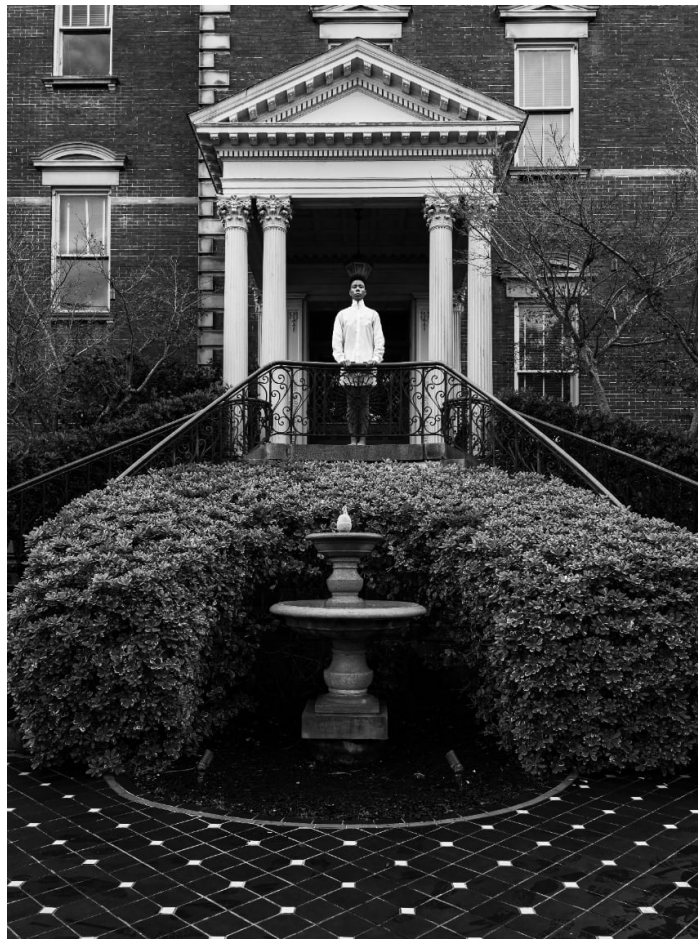

C. Rose Smith

*Untitled no. 83, Wentworth Mansion,
Charleston, SC*

2023

Inkjet Print, Hahnemühle photo rag, edition of 3 +2 AP
24 x 18 in (60.96 x 45.72 cm)

Paper Size: 26 x 20 in (66.04 x 50.8 cm)

ADDITIONAL INFORMATION

Signature Info: On verso; Artist signature, title, date, edition
no.