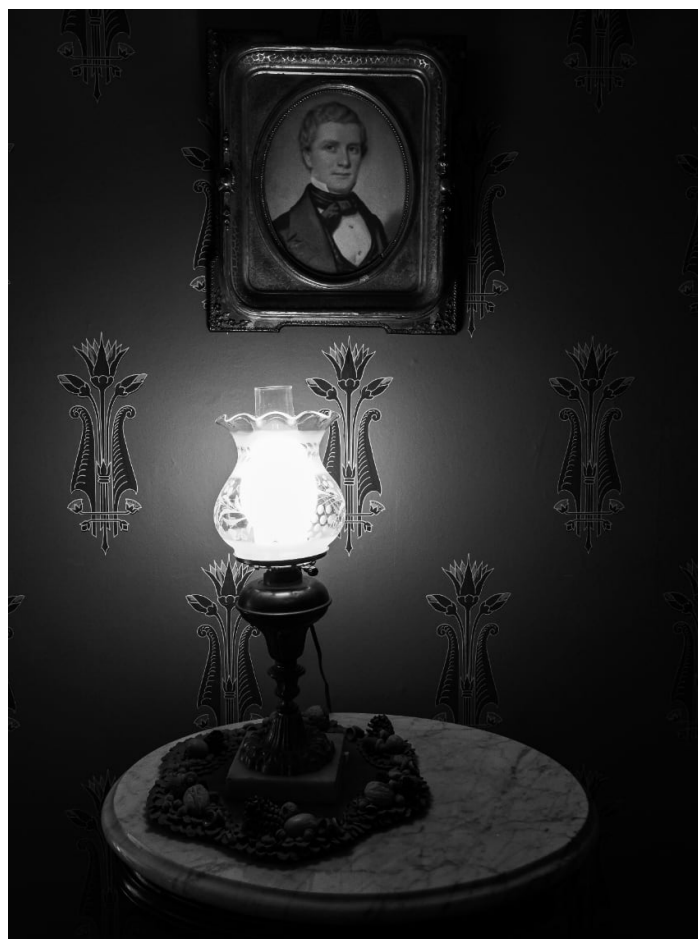

C. Rose Smith

*Untitled no. 95, Belmont Mansion,
Nashville, TN*

2023

Inkjet Print, Hahnemühle photo rag, edition of 3 +2 AP
24 x 18 in (60.96 x 45.72 cm)

Paper Size: 26 x 20 in (66.04 x 50.8 cm)

ADDITIONAL INFORMATION

Signature Info: On verso; Artist signature, title, date, edition
no.