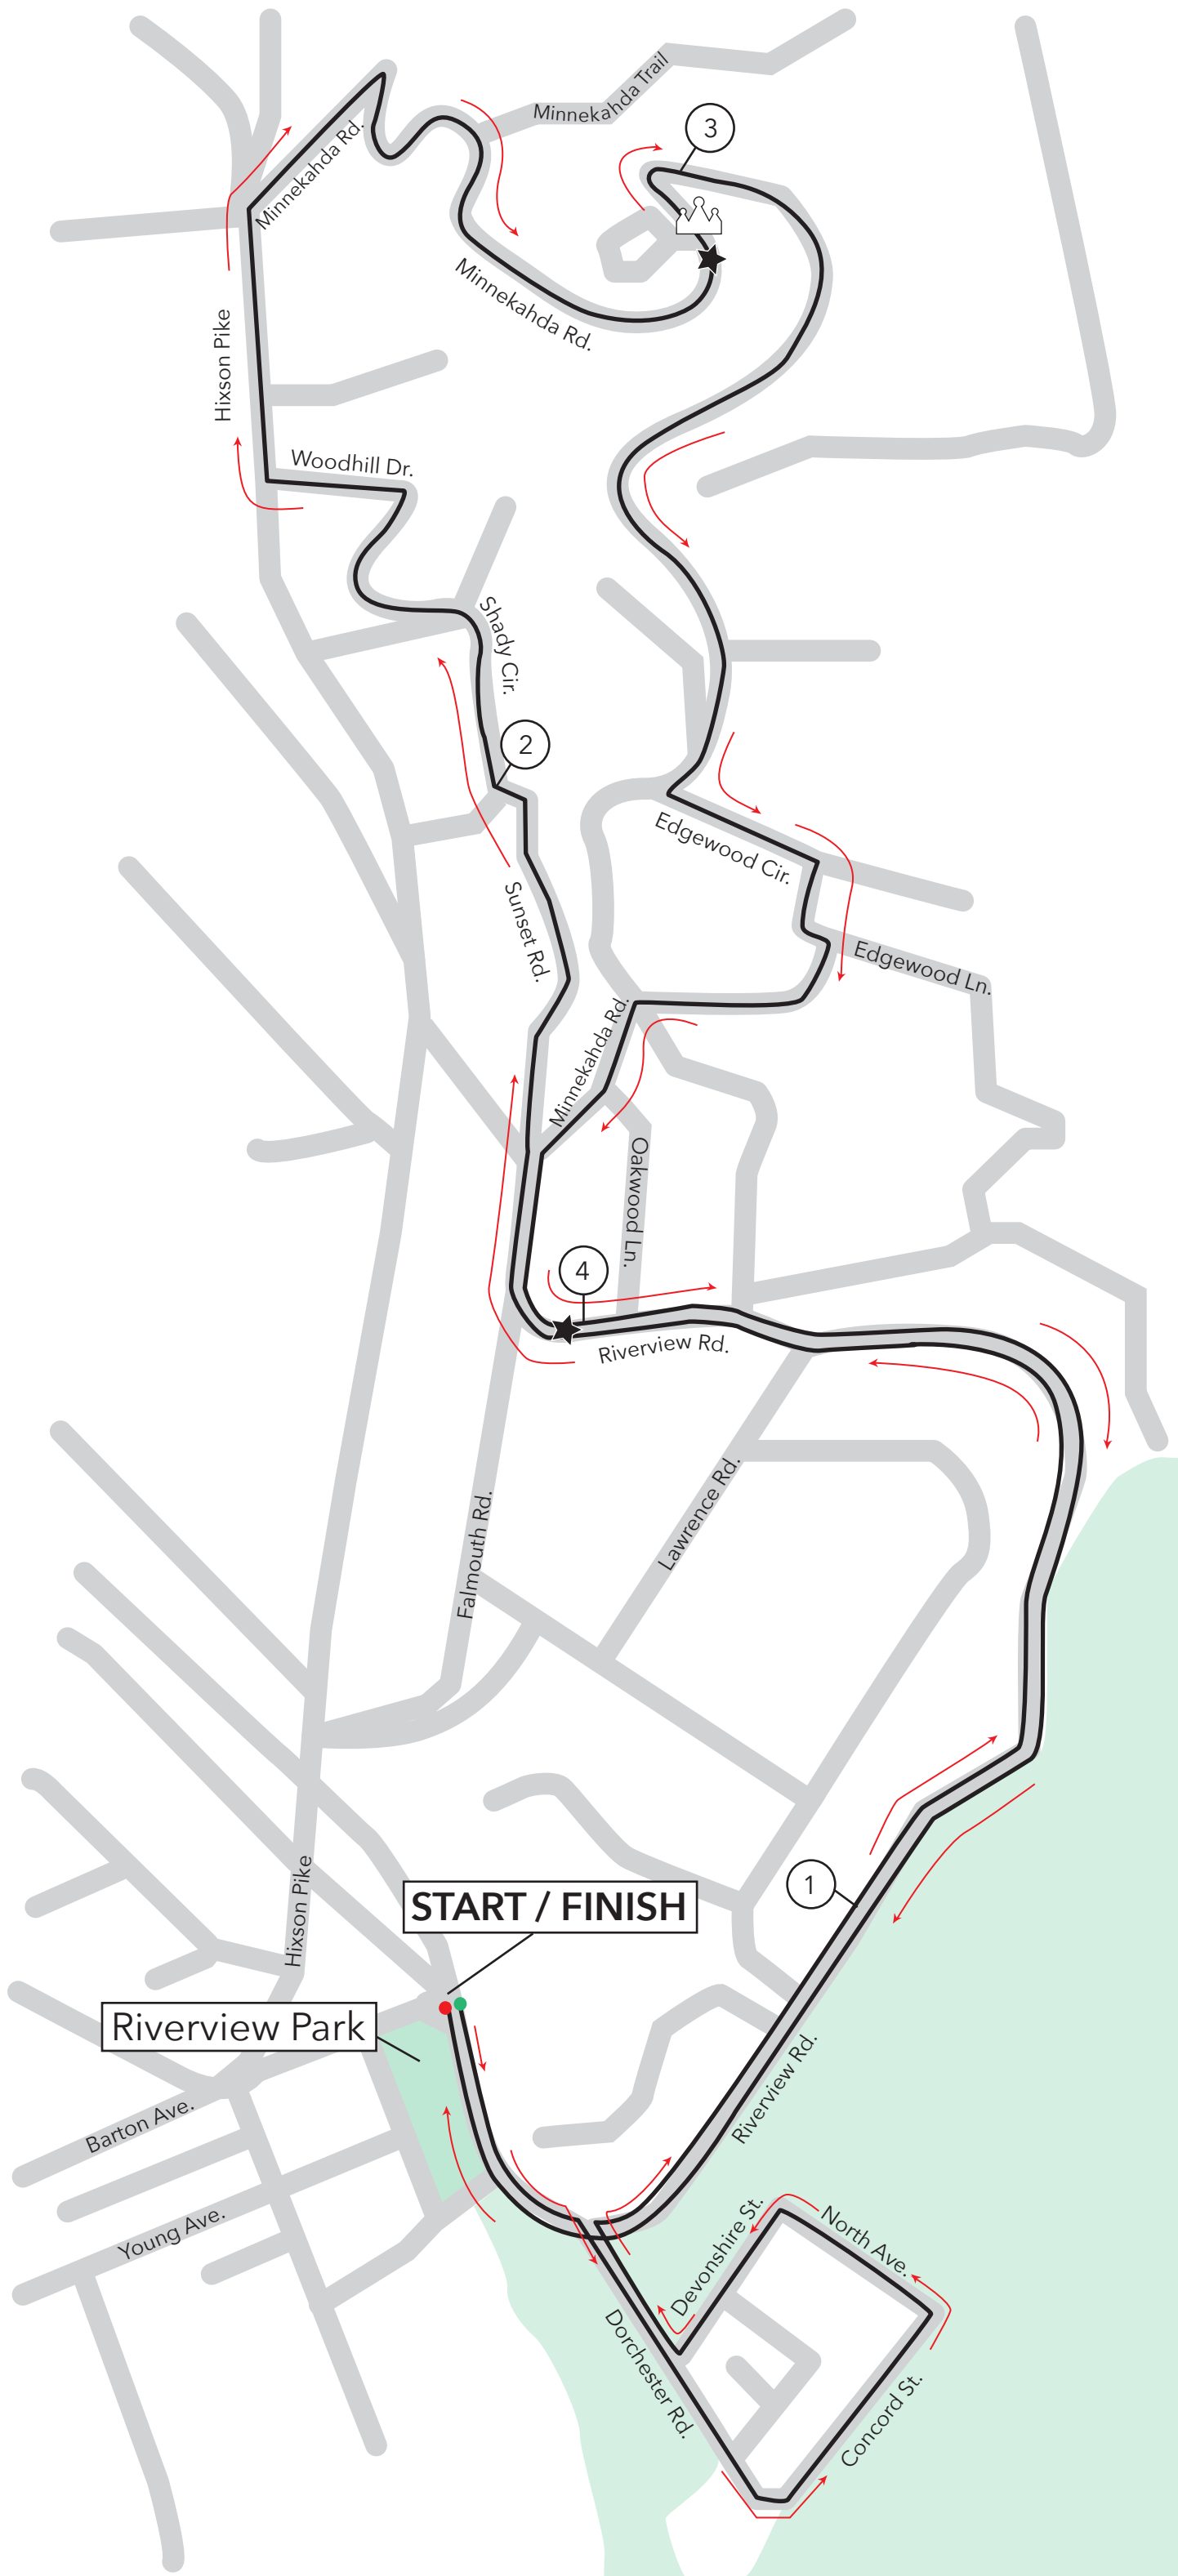

8K Course Map

**Notes:**

Please stay in bike lanes when they are present.

Open course, please be mindful of traffic.

- Start
- Finish
- 2 Mile markers
- ★ Aid stations
- King of Minnekahda

1M Course Map