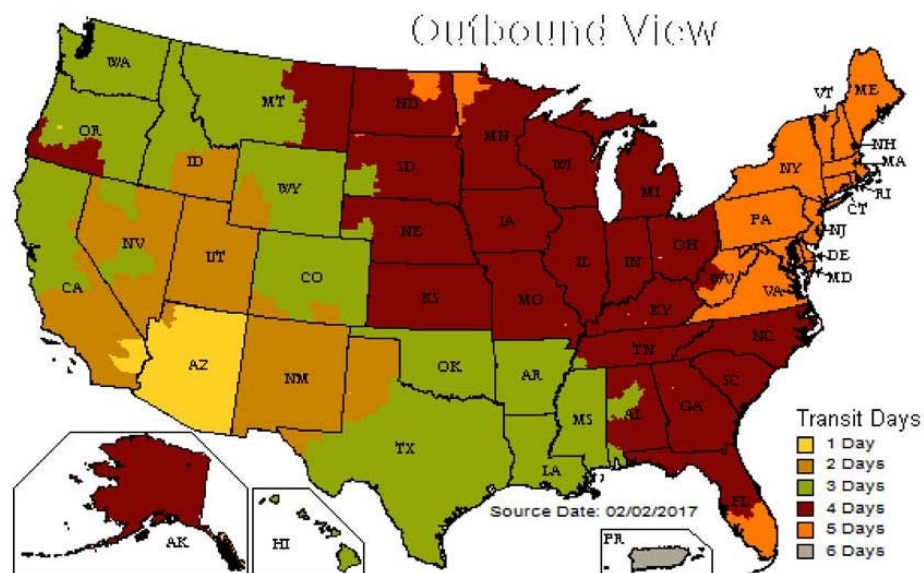

SHIPPING POLICY

- UPS able orders received before 12:00pm (Arizona time) will be shipped out the same day
- Order received after 12:00pm will ship the following business day

UPS Estimated Transit Days

Ship Date and Zip Code Results

from: CHANDLER, AZ 85225

- Skid/Pallet orders allow 7-10 business days for arrival
(Due to the uncertainty of trucking transit times, delivery dates are not guaranteed)