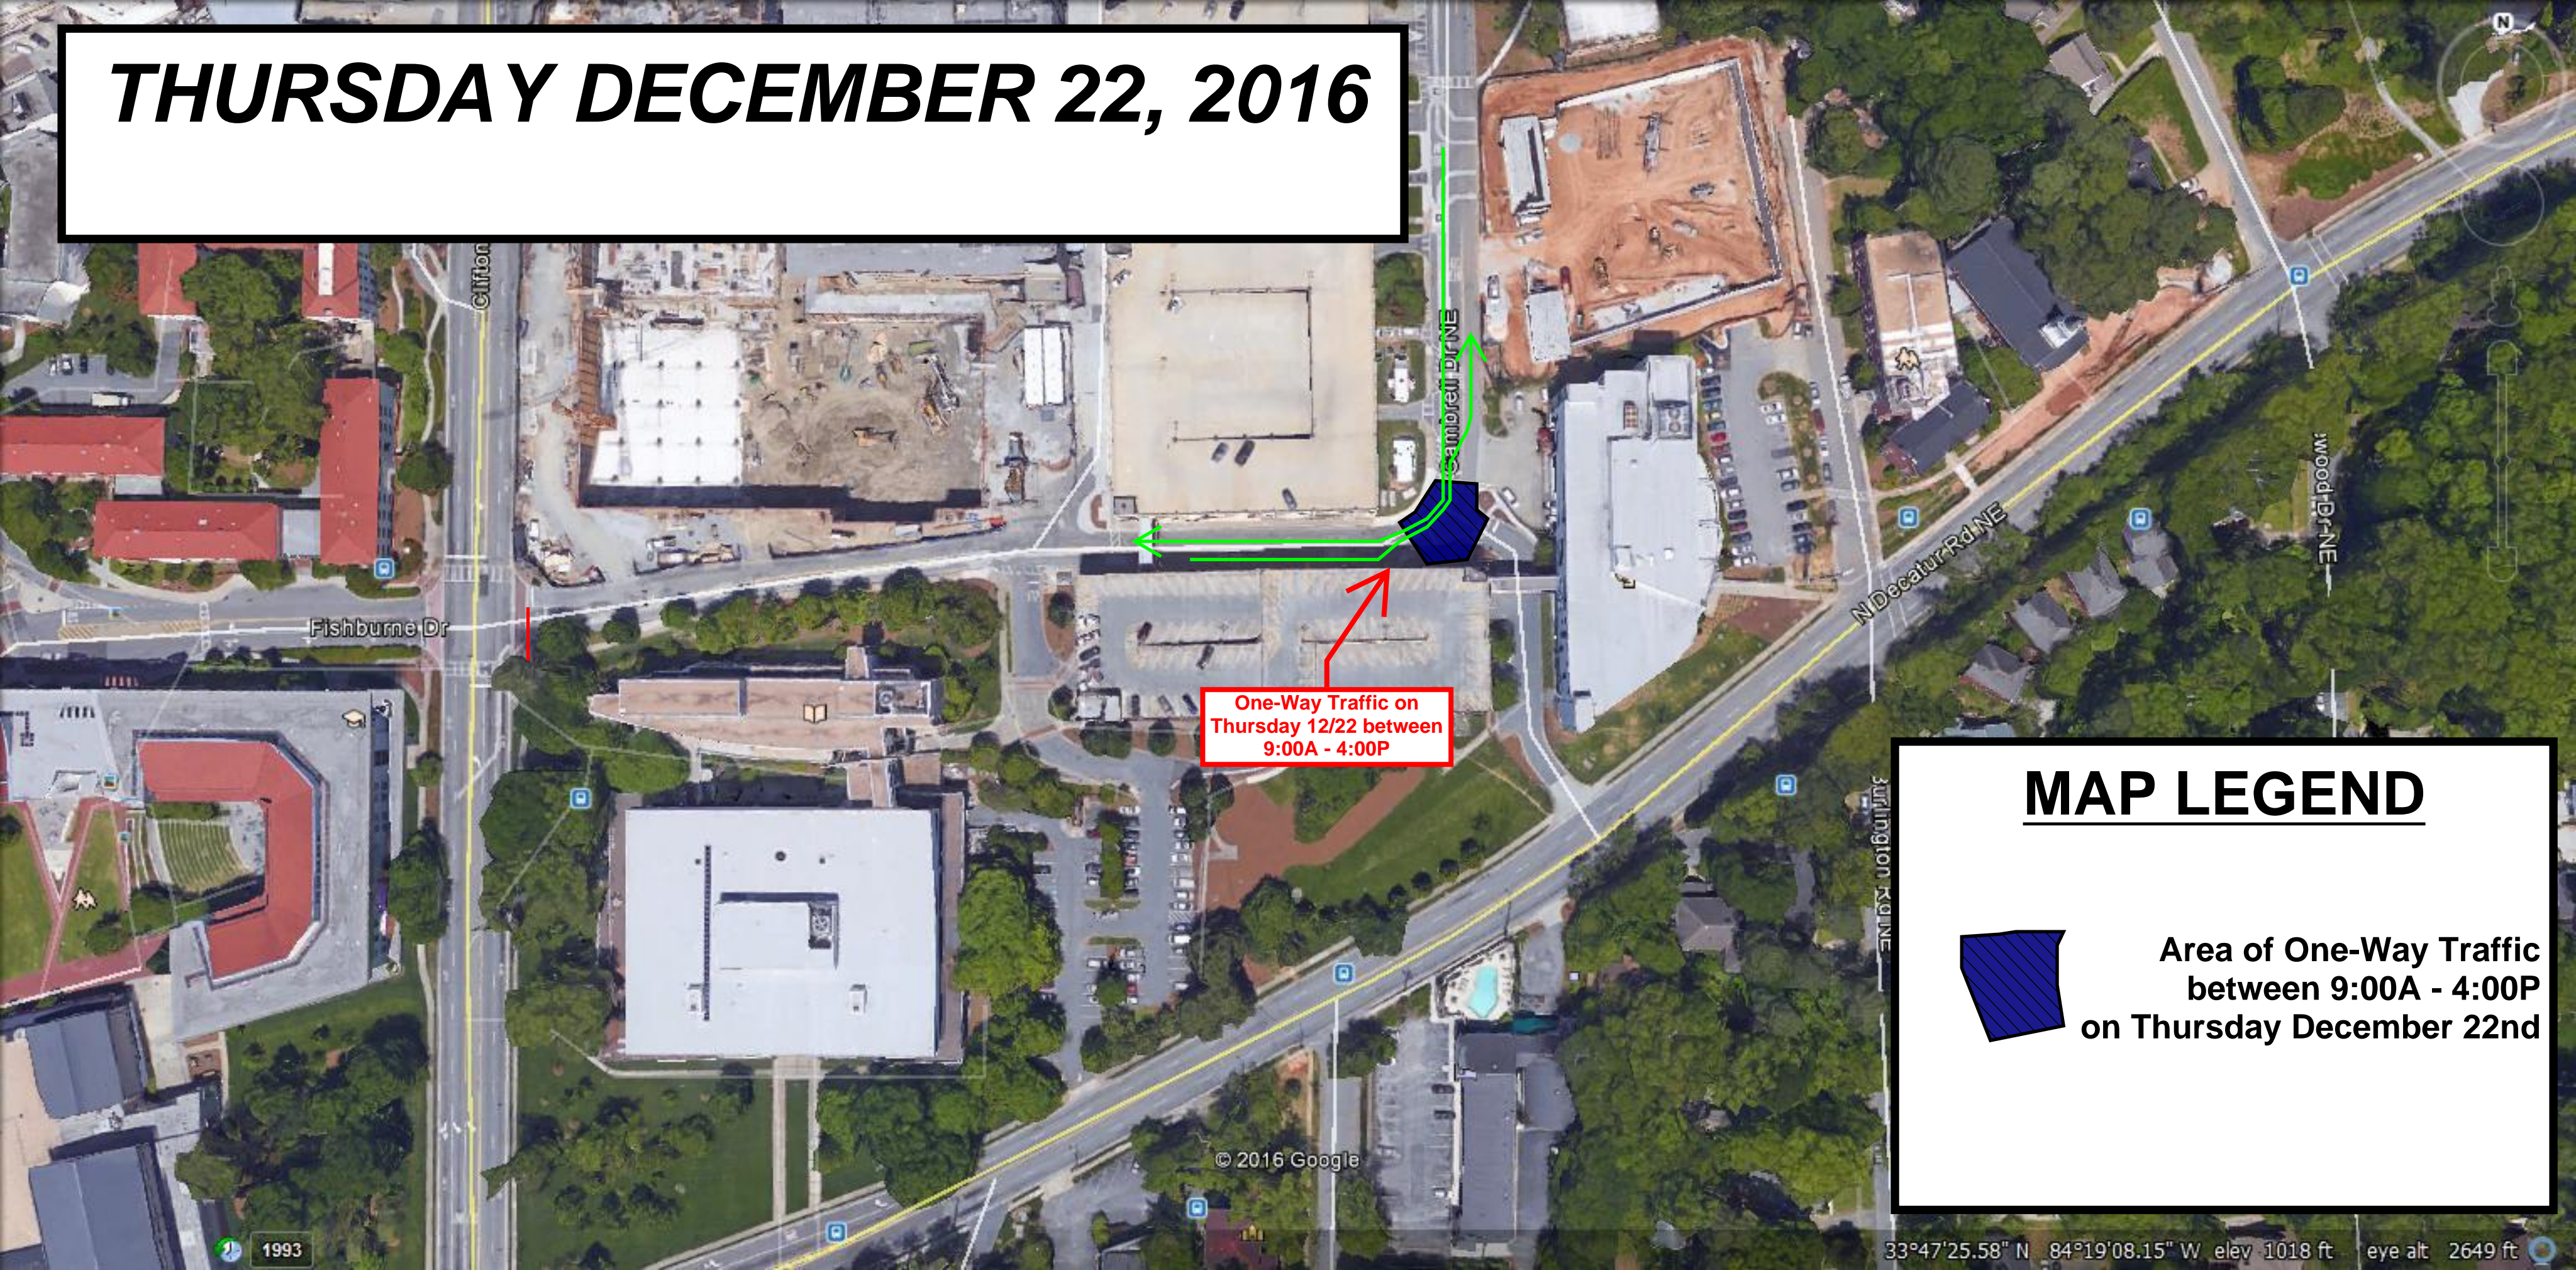

THURSDAY DECEMBER 22, 2016

**One-Way Traffic on
Thursday 12/22 between
9:00A - 4:00P**

MAP LEGEND

**Area of One-Way Traffic
between 9:00A - 4:00P
on Thursday December 22nd**