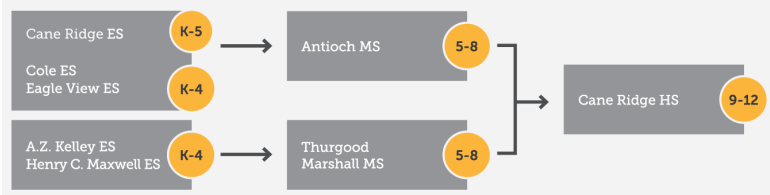

CANE RIDGE CLUSTER

facebook.com/ColeElementary

@coleMNPS

schools.mnps.org/cole-elementary-school

Get the free MNPS mobile app for iPhone or Android: