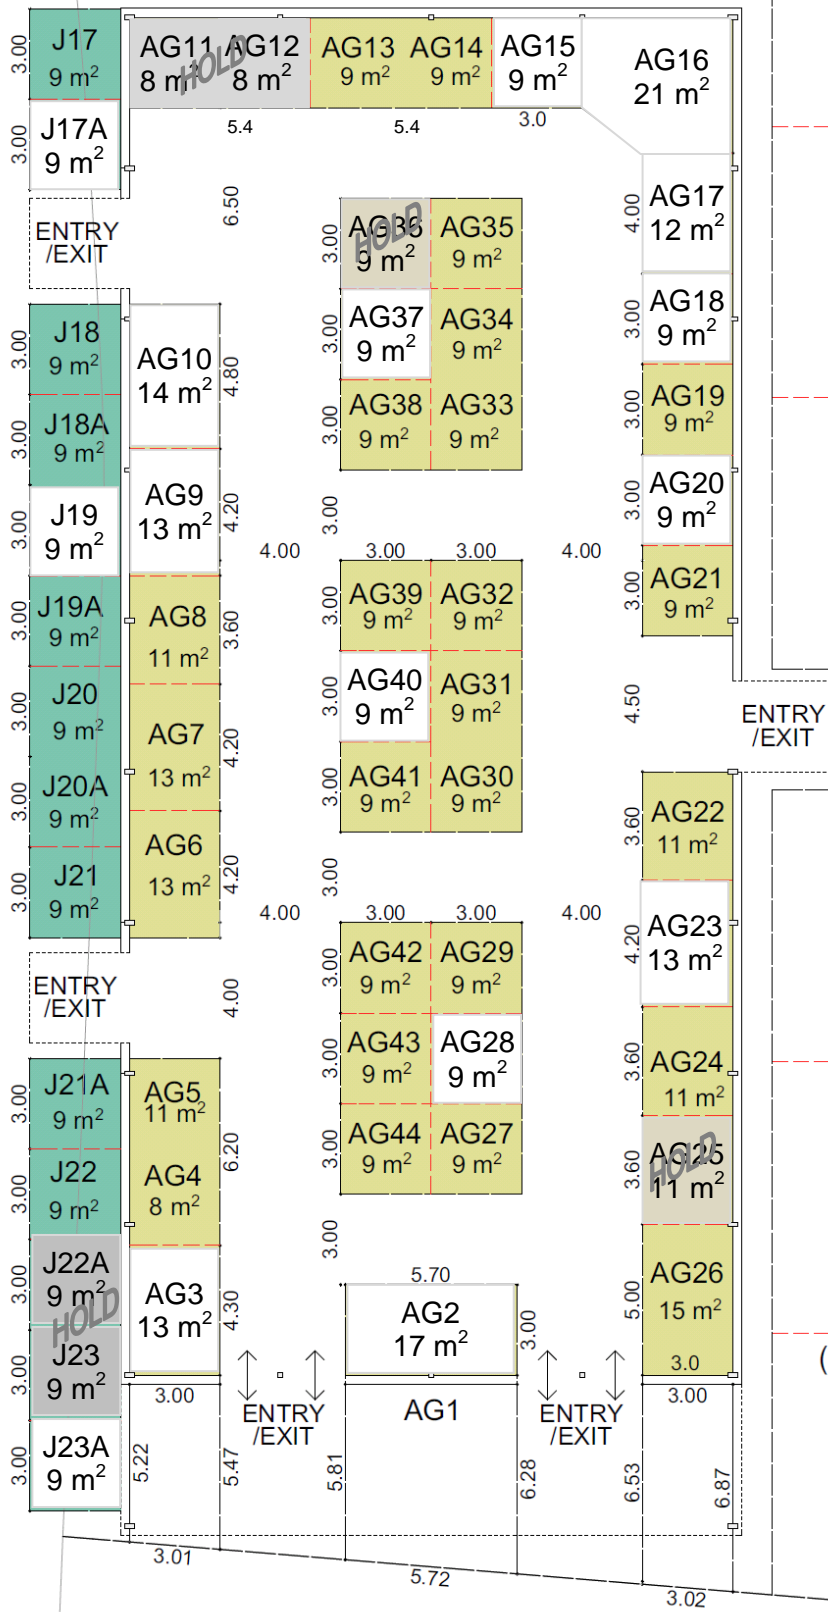

CENTRAL DISTRICTS FIELD DAYS
 Manfeild Park, Feilding
 15-17 March 2018

AGRICULTURE PAVILION

AGRICULTURE PAVILION RATES:
 \$148 per sqm + GST
 (Includes Panels, Power & Flooring)

CORNER SITES:
 Price on application

J17 - J22A RATES:
 \$138 per sqm + GST
 (6 x 3 Marquee Includes Power & Flooring)

PLEASE NOTE: This plan may change due to market requirements.

"Downloading of the event material is permitted, including the event name, except where such use, in the sole opinion of Central Districts Field Days Ltd, is or may be competitive to Central Districts Field Days Ltd's (or that of parent company Fairfax New Zealand) use and therefore detrimental to its IP rights, in which case the written consent of the general manager of Central Districts Field Days Ltd is required before such use."

PLAN DATE
 21/08/2017