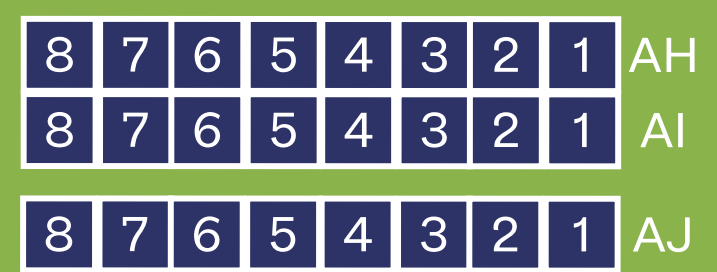

Southern Cross

THE ROUND BAYS

TEAM HOSPITALITY SITES
MADILLS FARM

VEHICLE EXIT ONLY

VEHICLE ENTRY ONLY

BADDELEY AVE

BADDELEY AVE

MELANESIA ROAD

OFFICIAL VEHICLES & RĀ SITE PARKING ONLY

B

PEDESTRIAN ENTRY/EXIT

Subject to change. This map is up to date as of 28 May 2023

- Security
- Food Vendors
- St John
- 7x7 | Whenua zone
- Toilets
- Coffee
- Info Tent: lost children, info buy extra compostable serviceware
- 6x7 | Moana zone | Maunga zone | Rā zone | Sponsor zone
- Bus
- Water