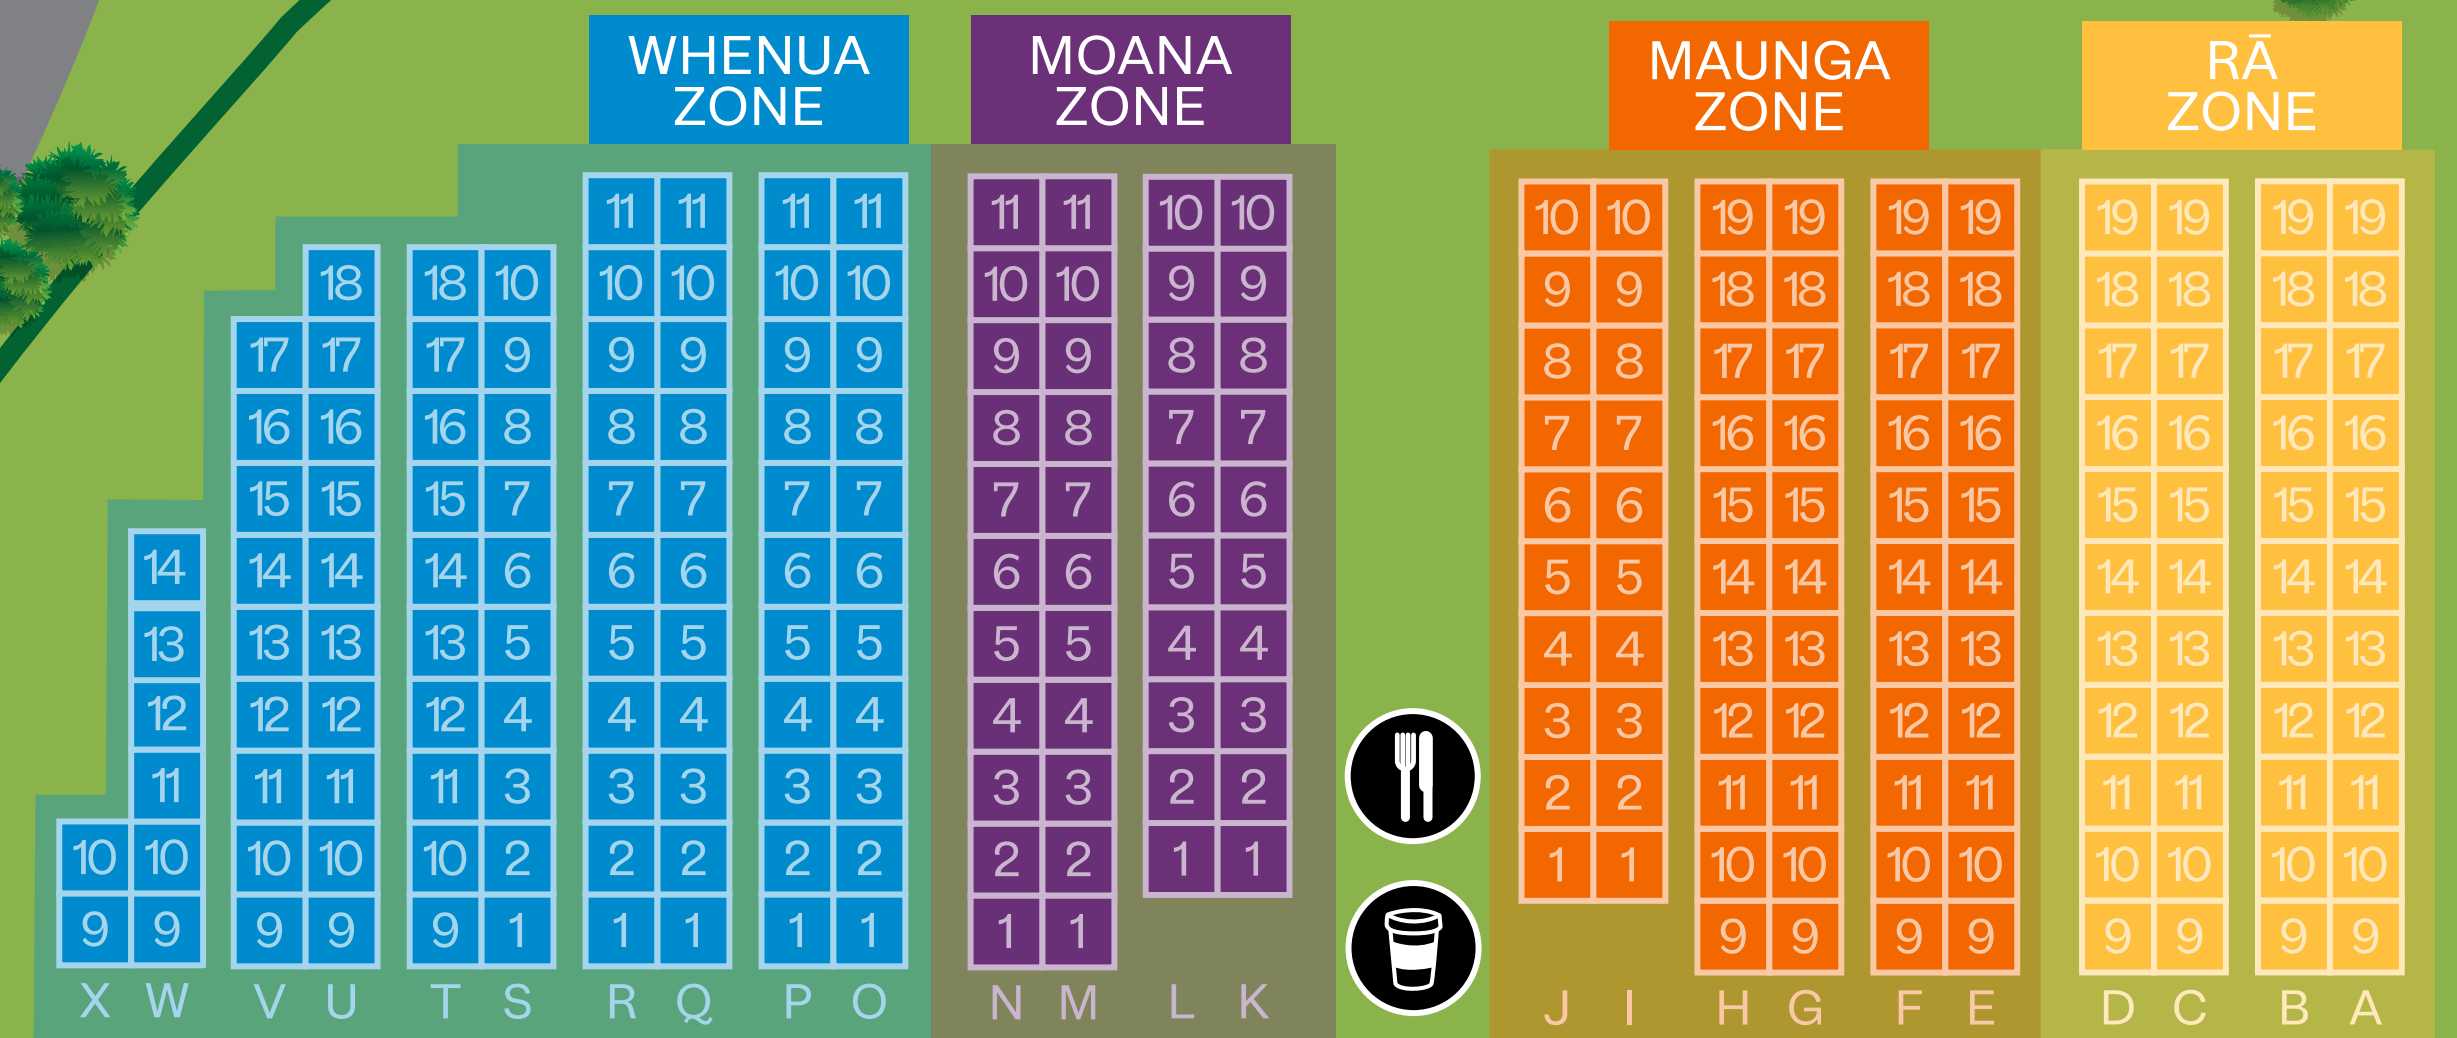

Southern Cross

THE ROUND BAYS

TEAM HOSPITALITY SITES
MADILLS FARM

VEHICLE EXIT ONLY

VEHICLE ENTRY ONLY

BADDELEY AVE

BADDELEY AVE

MELANESIA ROAD

OFFICIAL VEHICLES & RĀ SITE PARKING ONLY

B

PEDESTRIAN ENTRY/EXIT

Subject to change. This map is up to date as of 28 May 2023

- Security
- Food Vendors
- St John
- 7x7 | Whenua zone
- Toilets
- Coffee
- Info Tent: lost children, info buy extra compostable serviceware
- 6x7 | Moana zone | Maunga zone | Rā zone | Sponsor zone
- Bus
- Water