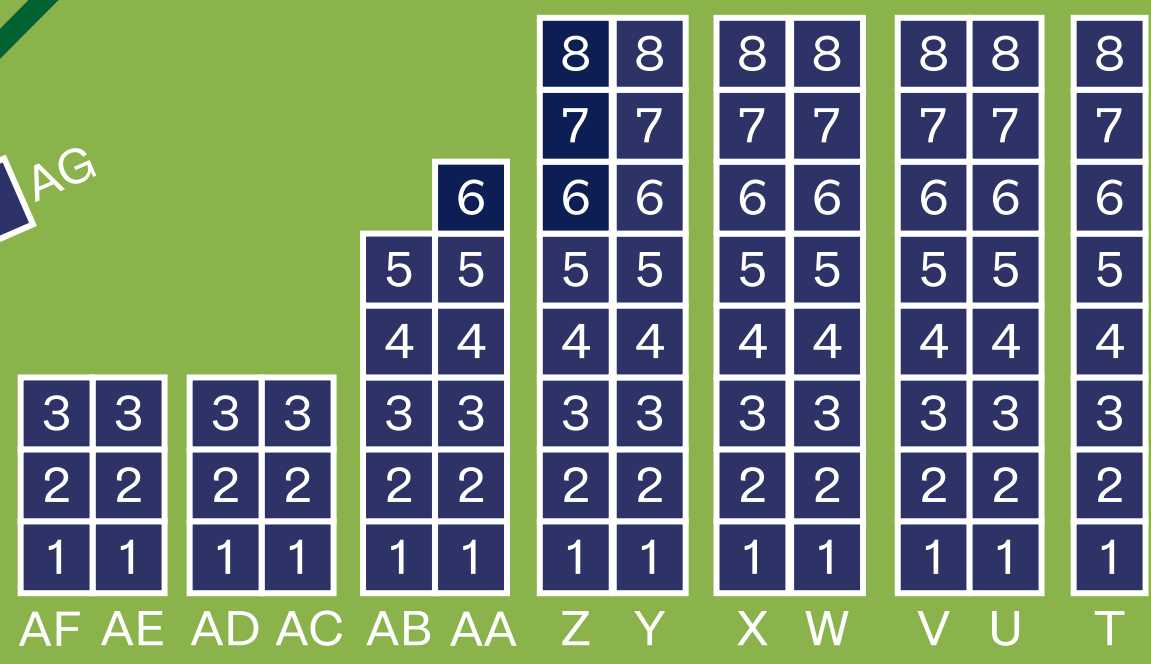

Southern Cross

THE ROUND BAYS

TEAM HOSPITALITY SITES
MADILLS FARM

VEHICLE EXIT ONLY

VEHICLE ENTRY ONLY

BADDELEY AVE

BADDELEY AVE

MELANESIA ROAD

OFFICIAL VEHICLES & RĀ SITE PARKING ONLY

B

PEDESTRIAN ENTRY/EXIT

Subject to change. This map is up to date as of 28 May 2023

- Security
- Food Vendors
- St John
- 7x7 | Whenua zone
- Toilets
- Coffee
- Info Tent: lost children, info buy extra compostable serviceware
- 6x7 | Moana zone | Maunga zone | Rā zone | Sponsor zone
- Bus
- Water