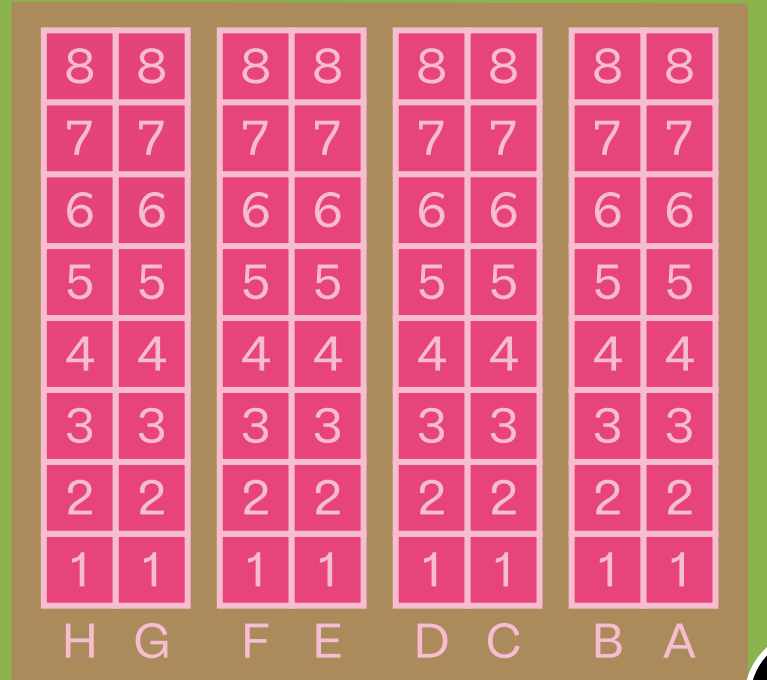

Southern Cross

THE ROUND BAYS

TEAM HOSPITALITY SITES
MADILLS FARM

VEHICLE EXIT ONLY

VEHICLE ENTRY ONLY

BADDELEY AVE

BADDELEY AVE

MELANESIA ROAD

OFFICIAL VEHICLES & RĀ SITE PARKING ONLY

B

PEDESTRIAN ENTRY/EXIT

Subject to change. This map is up to date as of 28 May 2023

- Security
- Food Vendors
- St John
- 7x7 | Whenua zone
- Toilets
- Coffee
- Info Tent: lost children, info buy extra compostable serviceware
- 6x7 | Moana zone | Maunga zone | Rā zone | Sponsor zone
- Bus
- Water