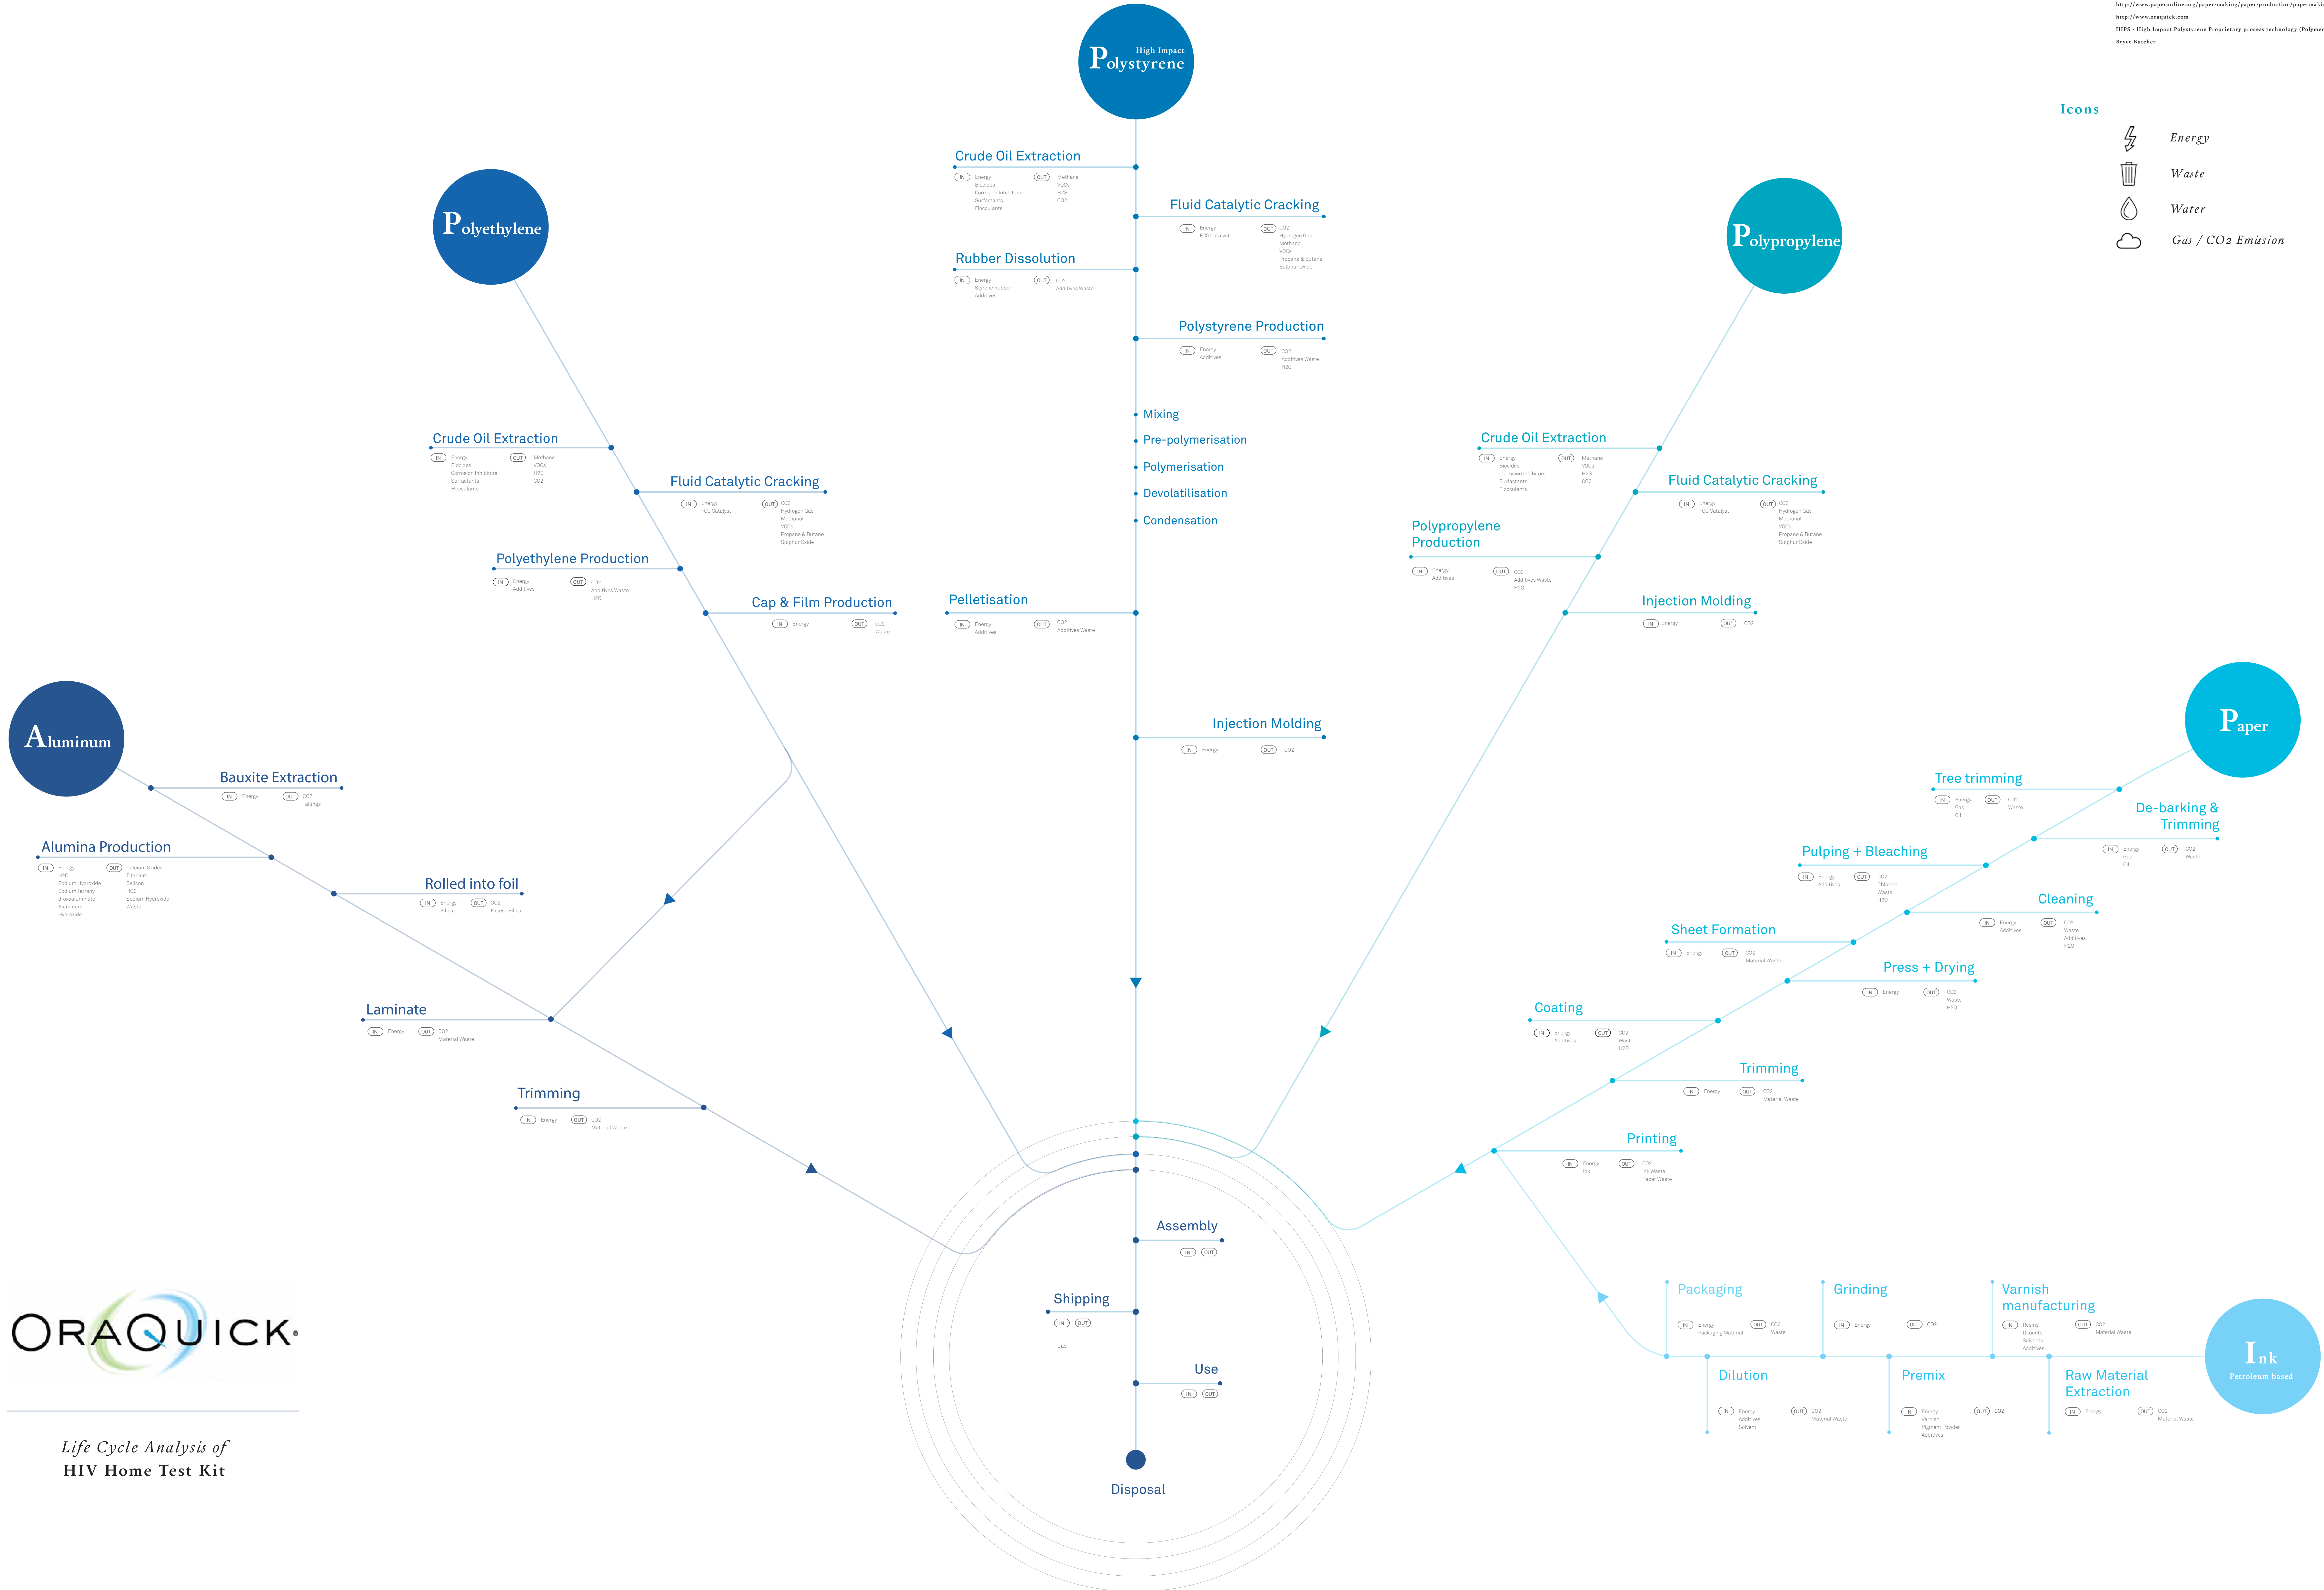

Icons

- Energy
- Waste
- Water
- Gas / CO2 Emission

Life Cycle Analysis of HIV Home Test Kit

Icons

- Energy
- Waste
- Water
- Gas / CO2 Emission

oura
 Life Cycle Analysis of
 OURA Home Test Kit