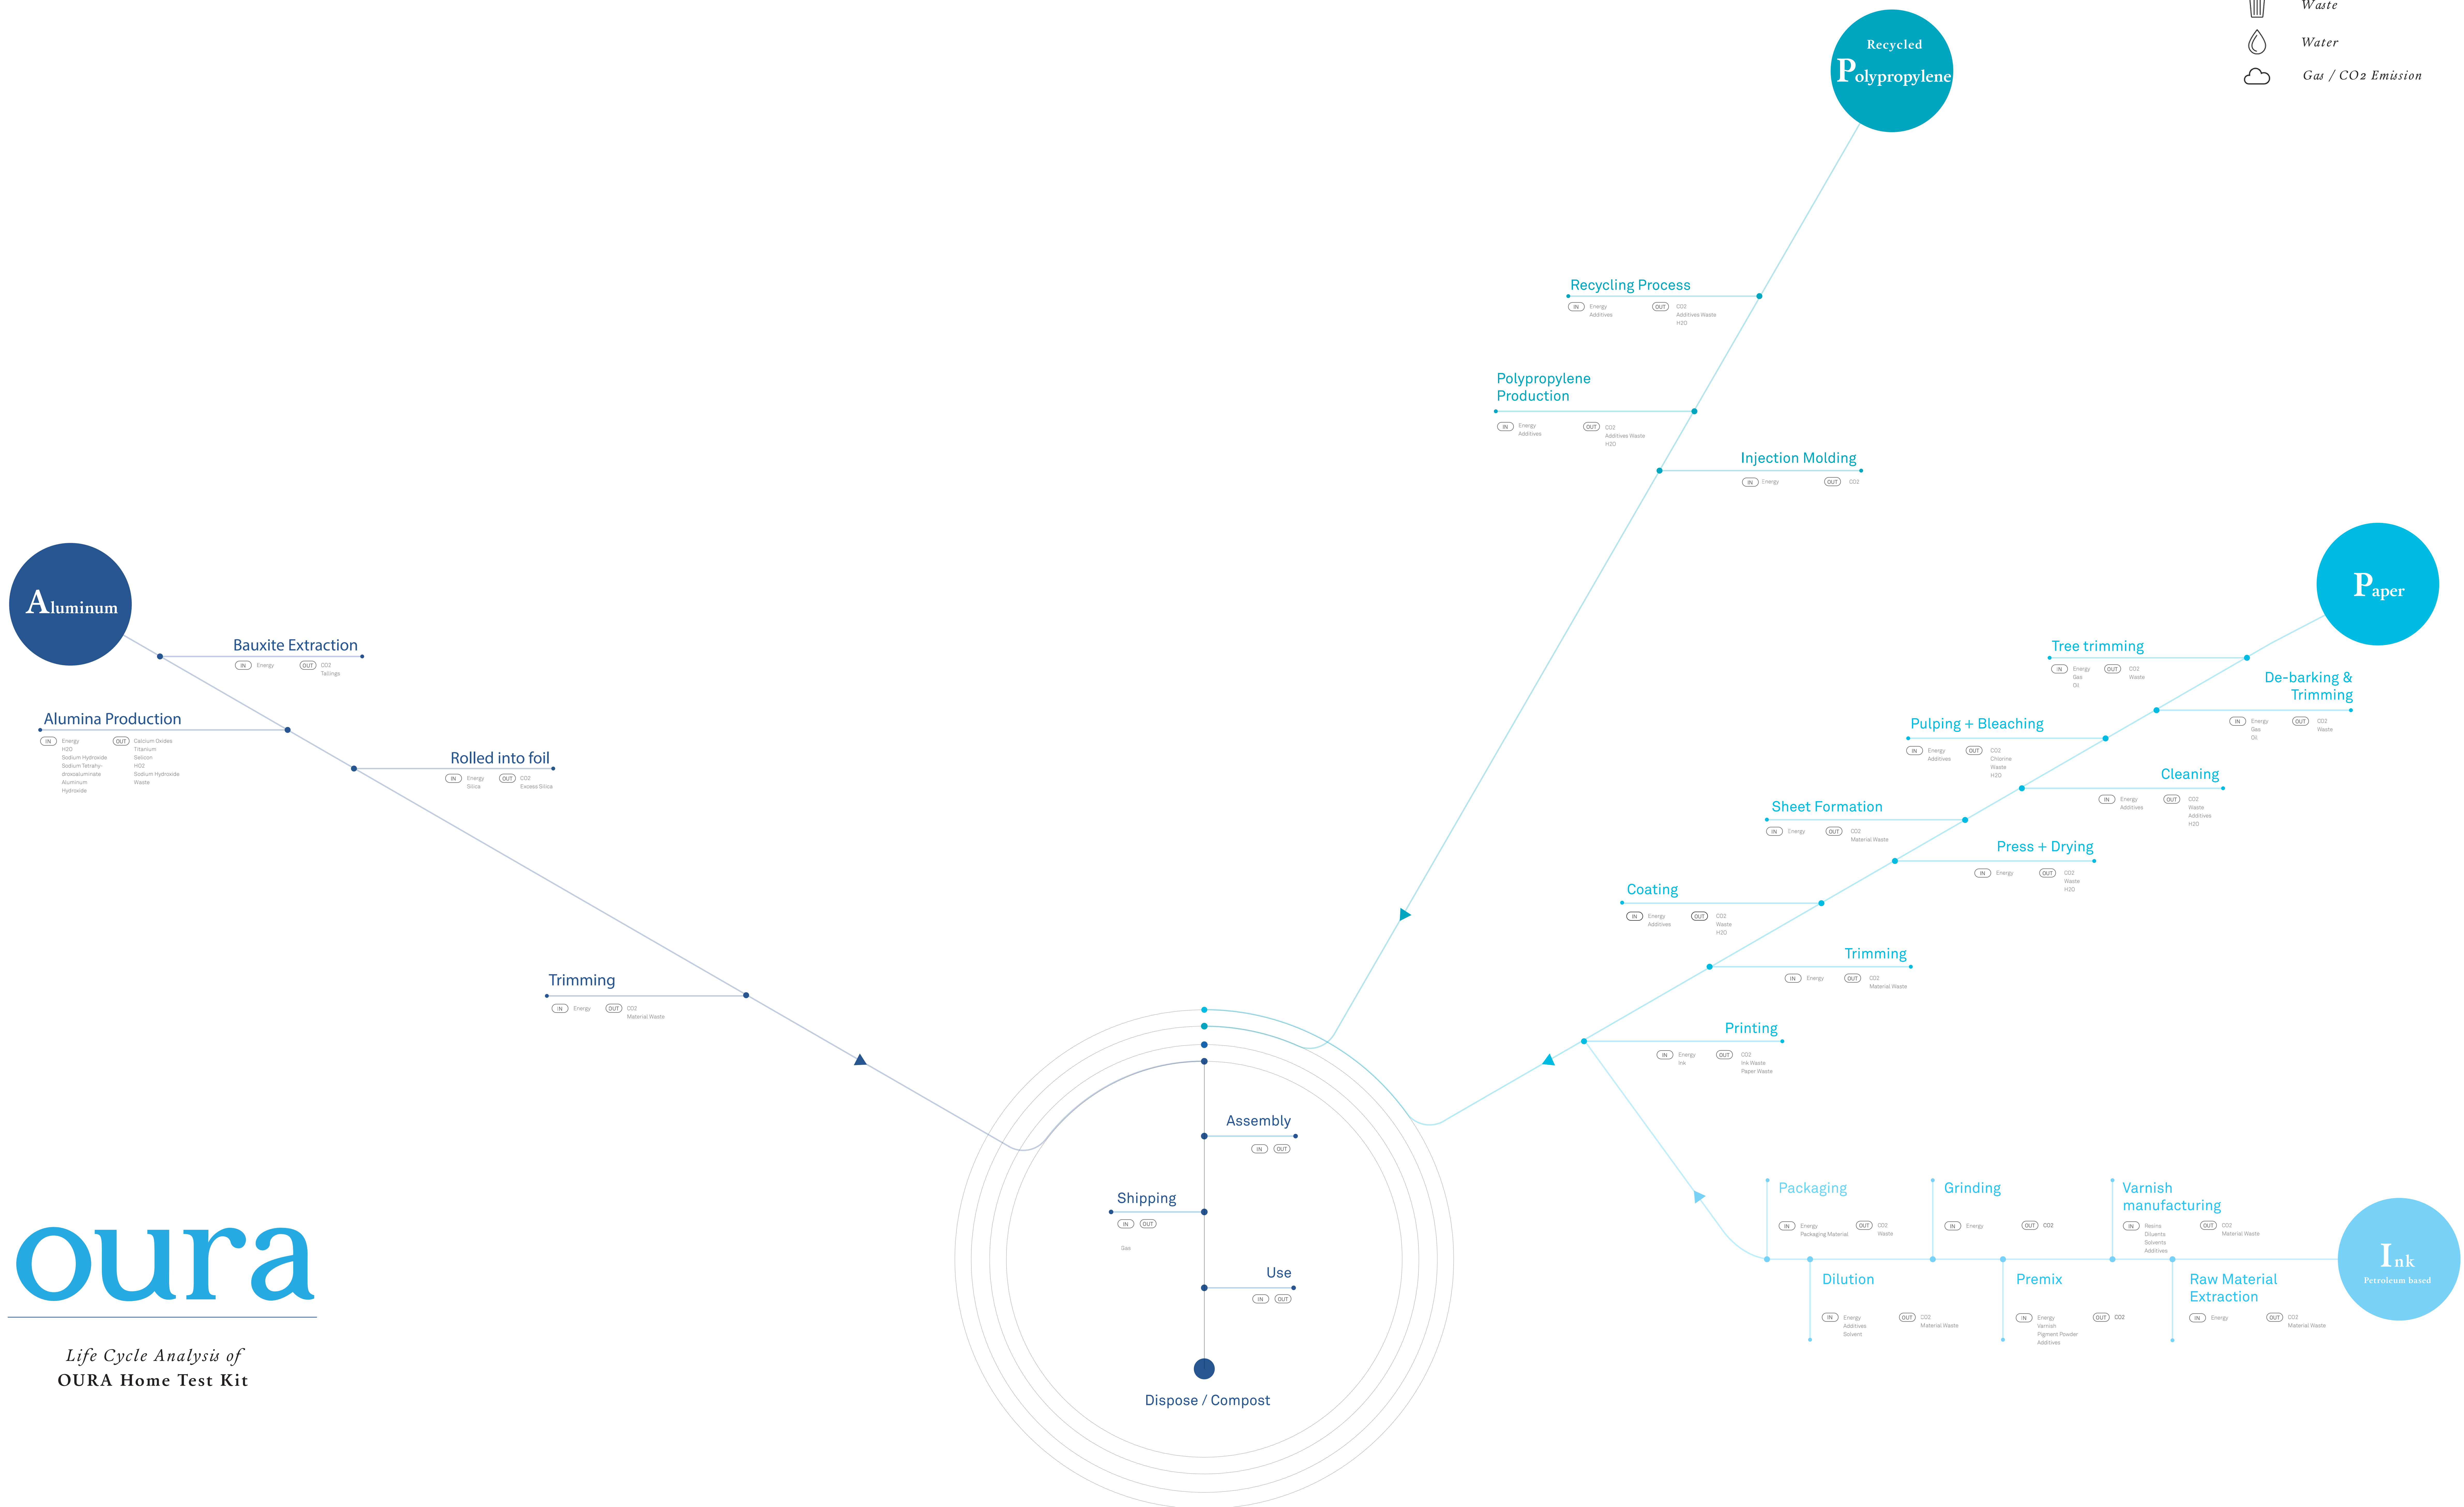

Icons

- Energy
- Waste
- Water
- Gas / CO2 Emission

Life Cycle Analysis of HIV Home Test Kit

Icons

- Energy
- Waste
- Water
- Gas / CO2 Emission

oura
 Life Cycle Analysis of
 OURA Home Test Kit