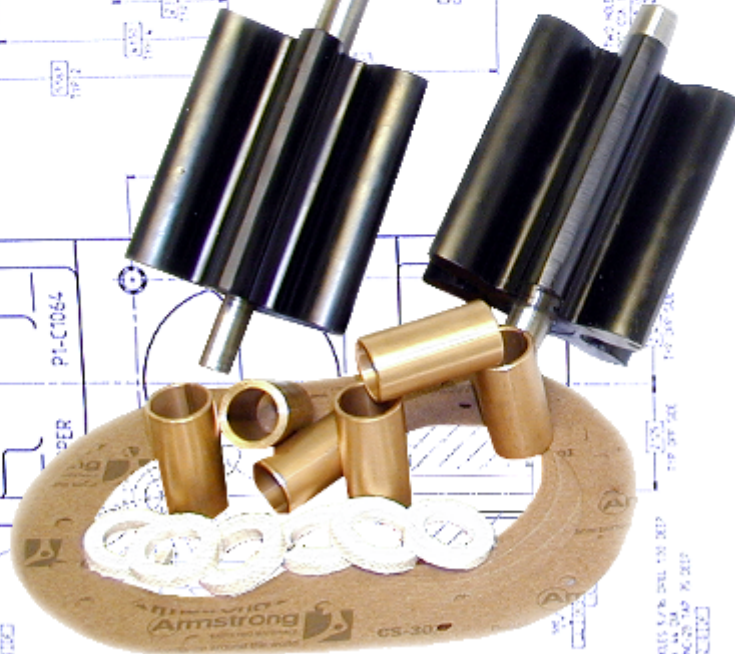

# **ROPER® RUBBER GEAR REBUILD KIT**

**To Fit Your Trash Pump**

## **STANDARD KIT INCLUDES:**

**Drive Gear/Shaft Assembly  
Idler Gear/Shaft Assembly  
Bronze Bearings  
Packing Rings  
Case Gasket**