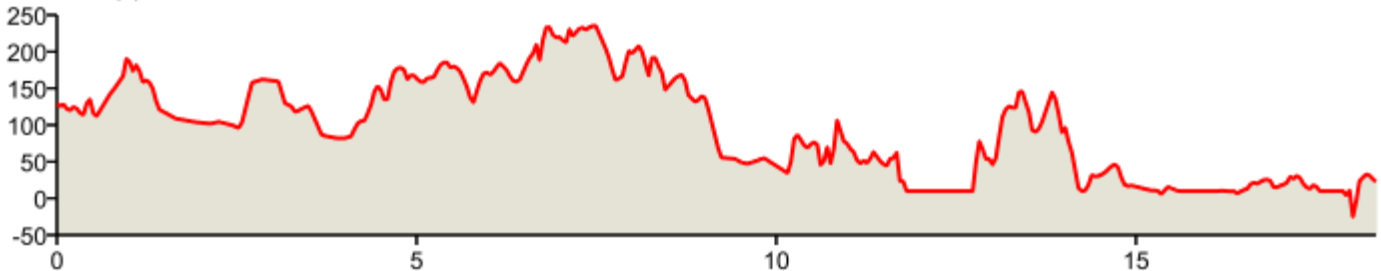

SwimRunVA, Richmond 2016

Distance: 18.34 mi

Elevation: 742.83 ft (Max: 236.25 ft)

mapmyrun

ELEVATION (ft)

Miles

Copyright (c) 2016 MapMyFitness Inc.