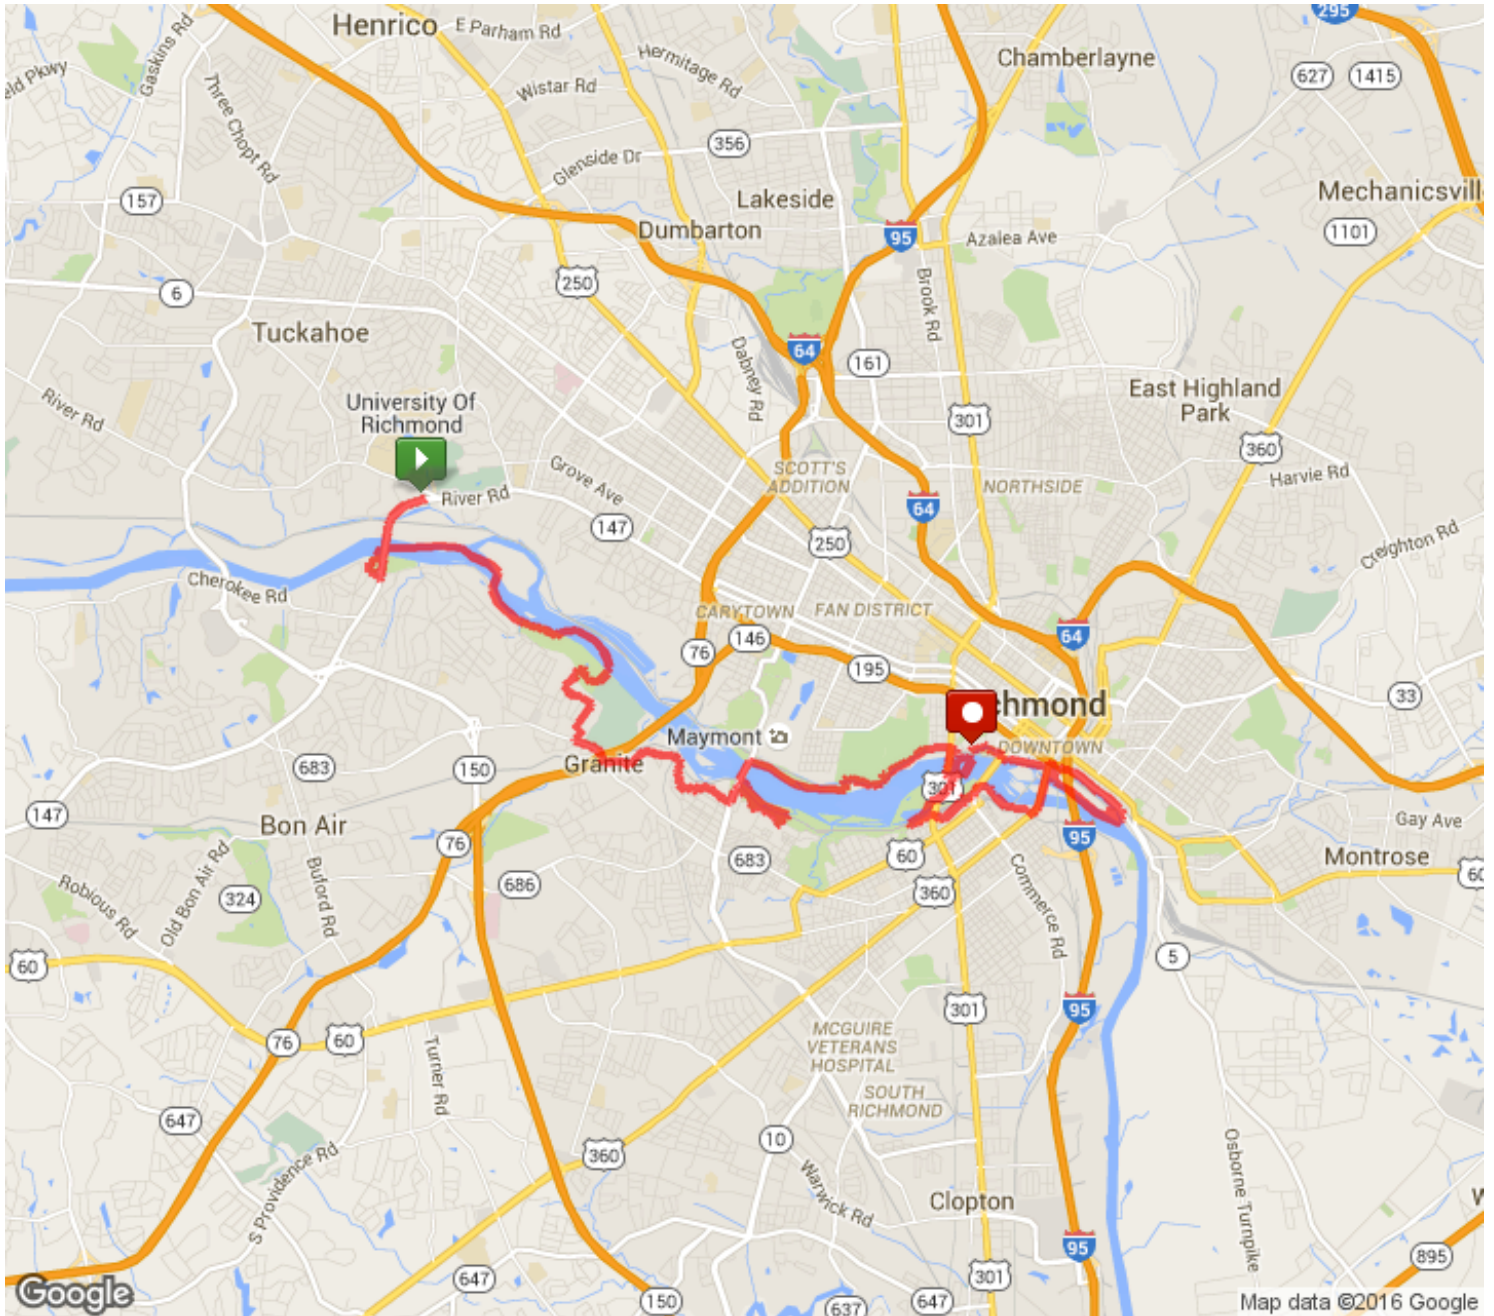

SwimRunVA, Richmond 2016

Distance: 18.34 mi

Elevation: 742.83 ft (Max: 236.25 ft)

mapmyrun

ELEVATION (ft)

Miles

Copyright (c) 2016 MapMyFitness Inc.