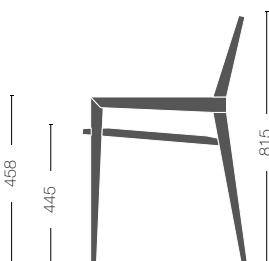

### Dimensions

L 1980mm (78in)  
W 405mm (16in)  
H 445mm (17.5in)

### Dining Chair

Model

Dimensions

Pricing

S1/Ch

L 456mm (18in)  
W 456mm (18in)  
H 815mm (32in)

Inquire for pricing

### Arm Chair

Model

Dimensions

Pricing

S1/Ch-A

L 458mm (18in)  
W 510mm (20in)  
H 815mm (32in)

Inquire for pricing