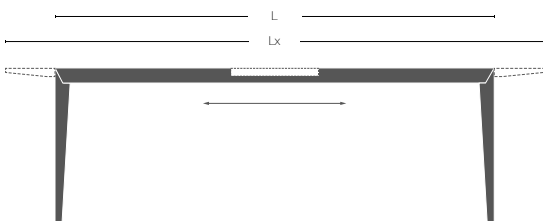

### Fixed Top (Square End)

| Model      | Dimensions  | Pricing             |
|------------|---|---------------------|
| S1/T-2030Q | L 2030mm (80in)<br>W 890mm (35in)<br>H 735mm (29in) | Inquire for pricing |
| S1/T-2490Q | L 2490mm (98in)<br>W 890mm (35in)<br>H 735mm (29in) | Inquire for pricing |

### Fixed Top (Wing End)

| Model      | Dimensions  | Pricing             |
|------------|---|---------------------|
| S1/T-2030W | L 2030mm (80in)<br>W 890mm (35in)<br>H 735mm (29in) | Inquire for pricing |
| S1/T-2490W | L 2490mm (98in)<br>W 890mm (35in)<br>H 735mm (29in) | Inquire for pricing |

### Extendable (Single Leaf)

| Model      | Dimensions  | Pricing             |
|------------|---|---------------------|
| S1/T-2030X | L 2030mm (80in)<br>Lx 2490mm (98in)<br>W 890mm (35in)<br>H 735mm (29in) | Inquire for pricing |
|            | Leaf Size<br>460mm (18in)   |                     |

### Dimensions

L 1980mm (78in)  
W 405mm (16in)  
H 445mm (17.5in)