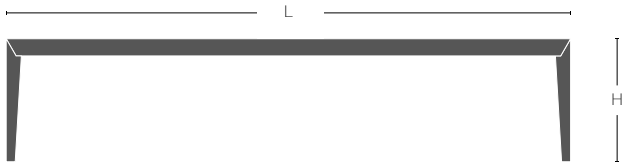

### Fixed Top (Wing End)

| Model      | Dimensions  | Pricing             |
|------------|---|---------------------|
| S1/T-2030W | L 2030mm (80in)<br>W 890mm (35in)<br>H 735mm (29in) | Inquire for pricing |
| S1/T-2490W | L 2490mm (98in)<br>W 890mm (35in)<br>H 735mm (29in) | Inquire for pricing |

### Extendable (Single Leaf)

| Model      | Dimensions  | Pricing             |
|------------|---|---------------------|
| S1/T-2030X | L 2030mm (80in)<br>Lx 2490mm (98in)<br>W 890mm (35in)<br>H 735mm (29in) | Inquire for pricing |
|            | Leaf Size<br>460mm (18in)   |                     |

## Square End

### Dimensions

L 1980mm (78in)  
W 405mm (16in)  
H 445mm (17.5in)