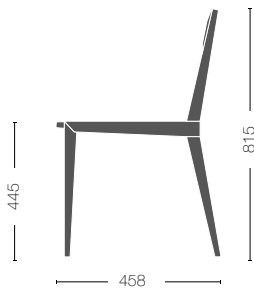

Material + Finish Options

White Ash
White Oak

Wax Finish
Oil Finish

Chairs

Custom Sizes Available Upon Request

Dining Chair

Model

Dimensions

Pricing

S1/Ch

L 456mm (18in)
W 456mm (18in)
H 815mm (32in)

Inquire for pricing