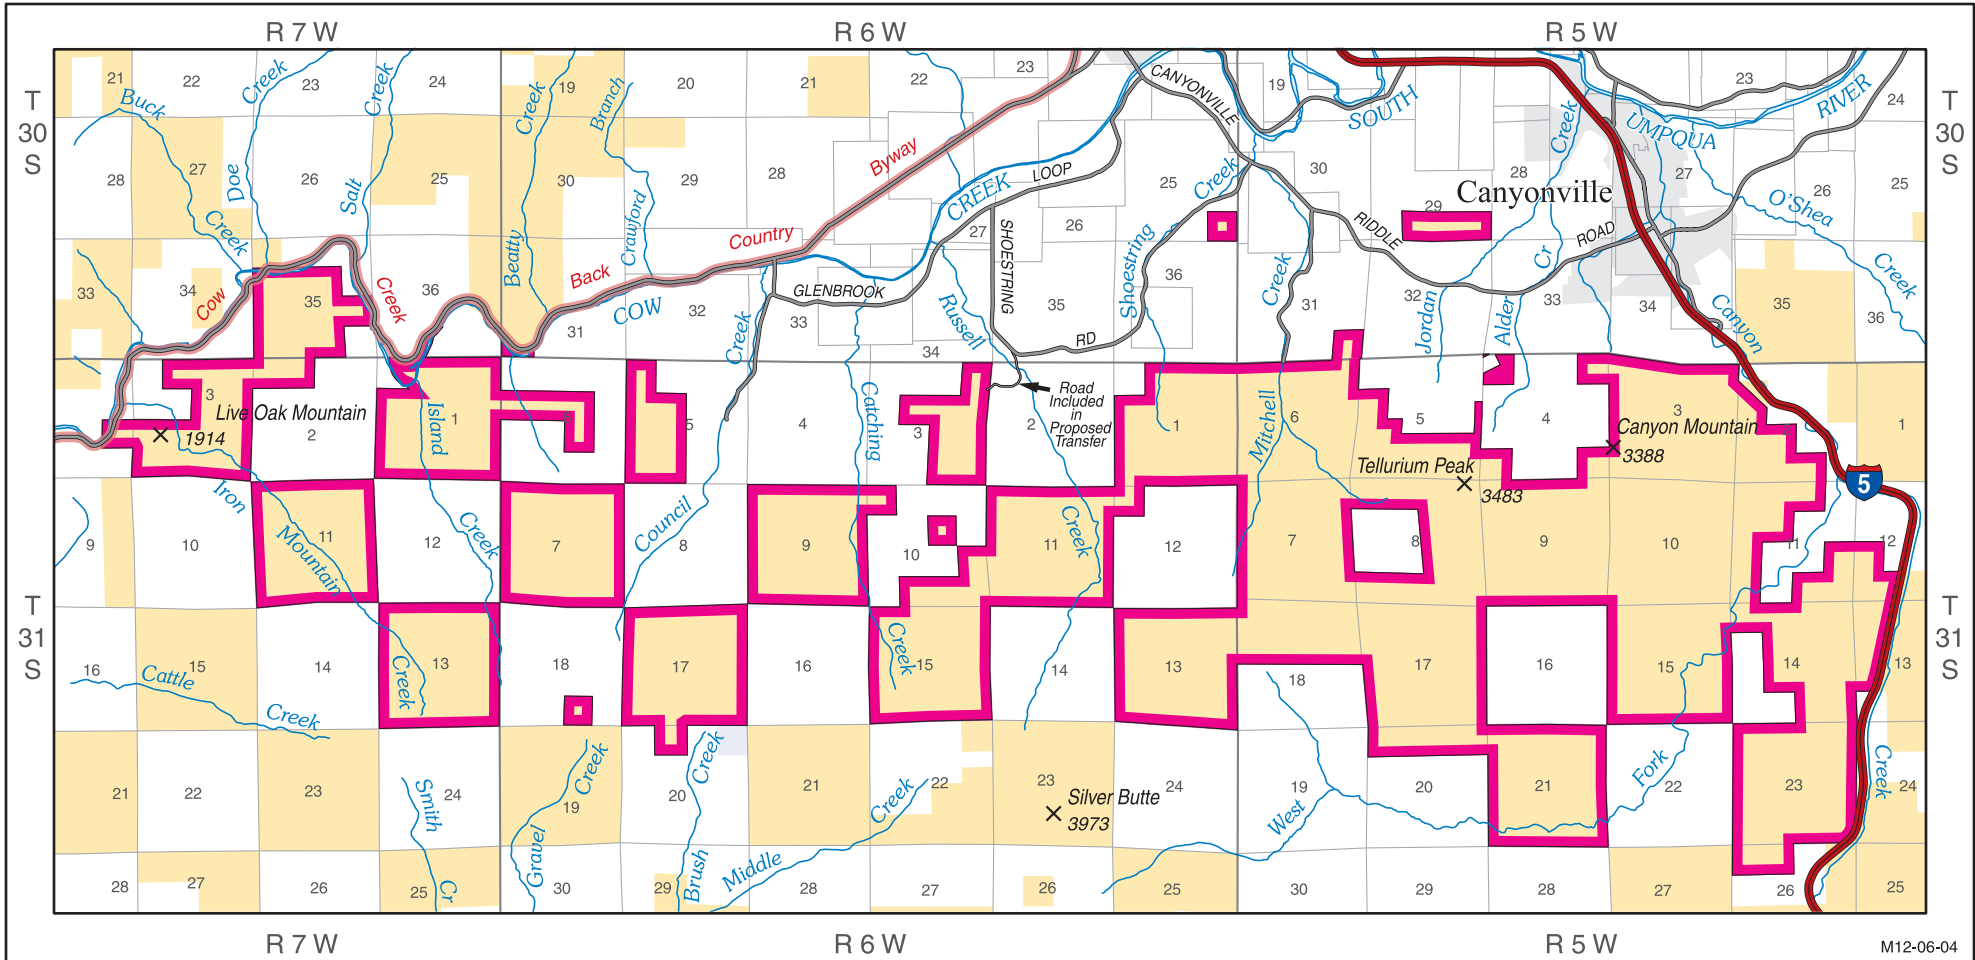

COUNCIL CREEK LAND CONVEYANCE MAP

March 5, 2013

This map prepared at the request of U.S. Senator Ron Wyden

LEGEND

Council Creek Land Conveyance Area of Interest	Administered Land
Interstate Highway	Private
Back Country Byway	
Road