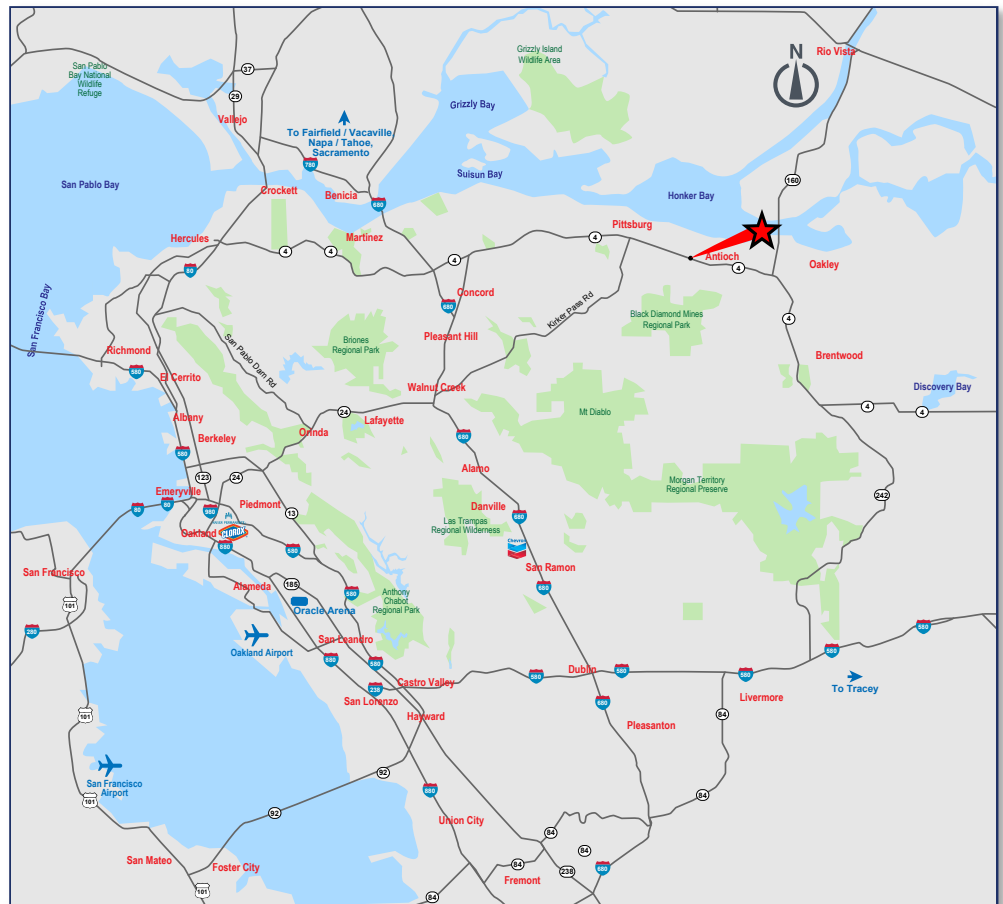

- **Adjacent to Sound Wall**
- **Minimal Competition**
- **High Traffic**
- **High Definition**

geopath Per Spot, Per Week Impressions: 190,491

Location (Mahogany West #36)

Highway 4 at Somersville Road
Antioch, CA

Target Markets

Antioch, Pittsburg, Brentwood,
Discovery Bay, Oakley, Concord,
Walnut Creek, Danville, Martinez,
Livermore, Tracy

Media/Style

Digital Bulletin

Orientation

West Facing / Traffic Heading
East on Highway 4

Size

19'x34' - 646 Square Feet

Rotation

8 Second Advertising Spots in a
64 Second Loop, 24-Hour Operation

DEC (Avg Daily Trips)

Estimated 142,000

BRYAN JERSKY (925) 386 - 6372

bjersky@mesaoutdoor.com

www.MESAOUTDOOR.COM

LAT/LON: 38.003400,-121.834538