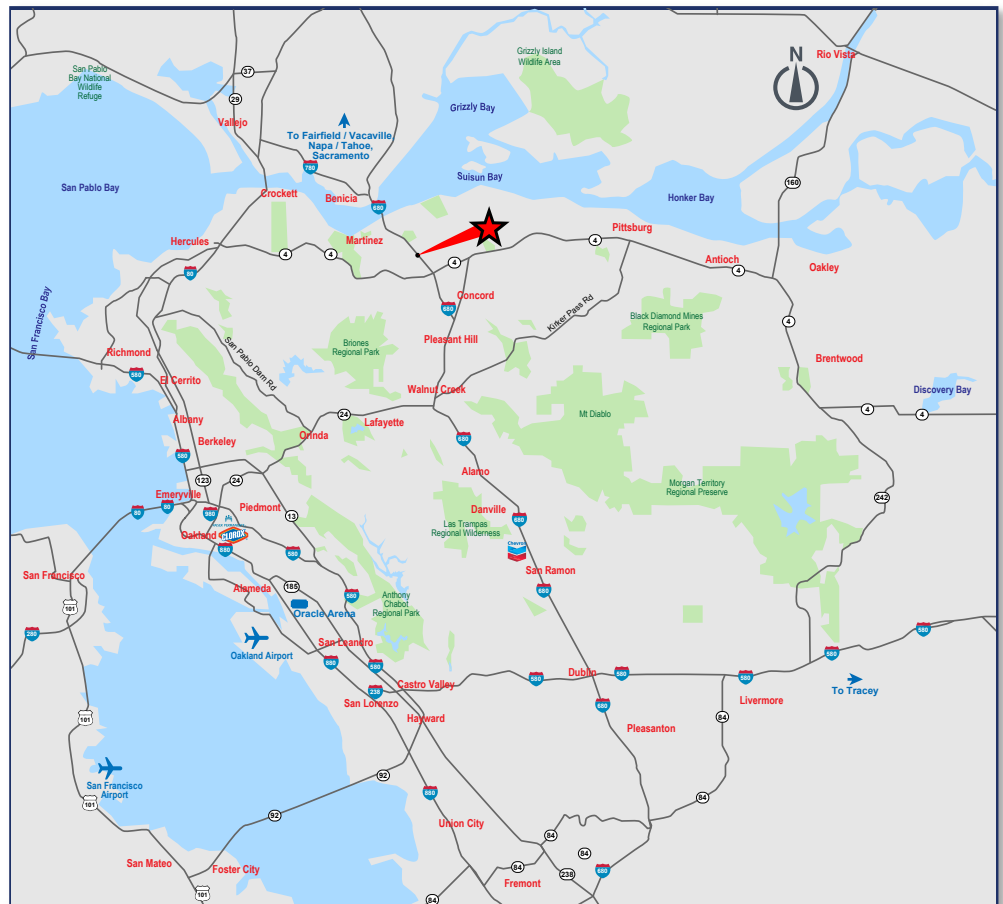

BRYAN JERSKY (925) 386 - 6372
bjersky@mesaoutdoor.com
www.MESAOUTDOOR.COM

LAT/LON: 38.018313, -122.095123