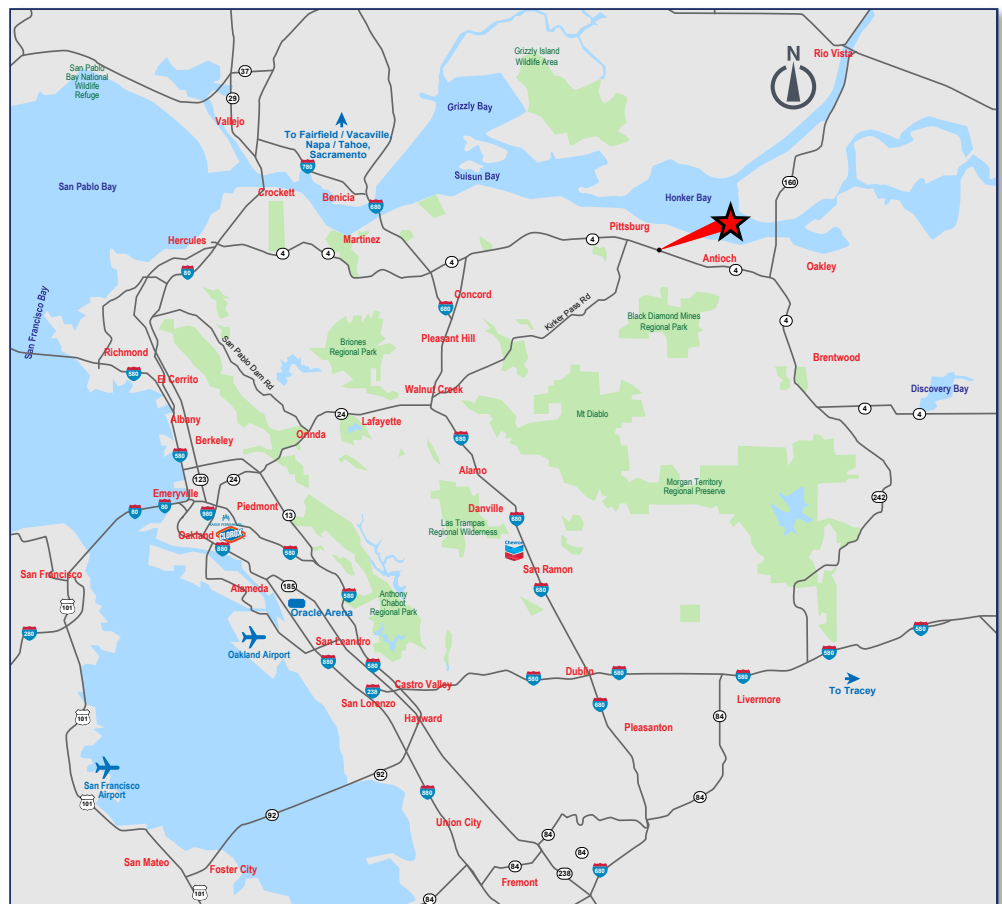

- Unobstructed Views
- Minimal Competition
- High Traffic
- High Definition

geopath Per Spot, Per Week Impressions: 402,766

**Location (Antioch West #30)**

Highway 4 at Somersville Road  
Antioch, CA

**Target Markets**

Antioch, Pittsburg, Brentwood, Discovery Bay, Oakley, Concord, Walnut Creek, Danville, Martinez, Livermore, Tracy

**Media/Style**

Digital Bulletin

**Orientation**

West Facing / Traffic Heading East on Highway 4

**Size**

14'x48' - 672 Square Feet

**Rotation**

8 Second Advertising Spots in a 64 Second Loop, 24-Hour Operation

**DEC (Avg Daily Trips)**

142,000

BRYAN JERSKY (925) 386 - 6372

[bjersky@mesaoutdoor.com](mailto:bjersky@mesaoutdoor.com)

[www.MESAOUTDOOR.COM](http://www.MESAOUTDOOR.COM)

LAT/LON: 38.007856,-121.854486