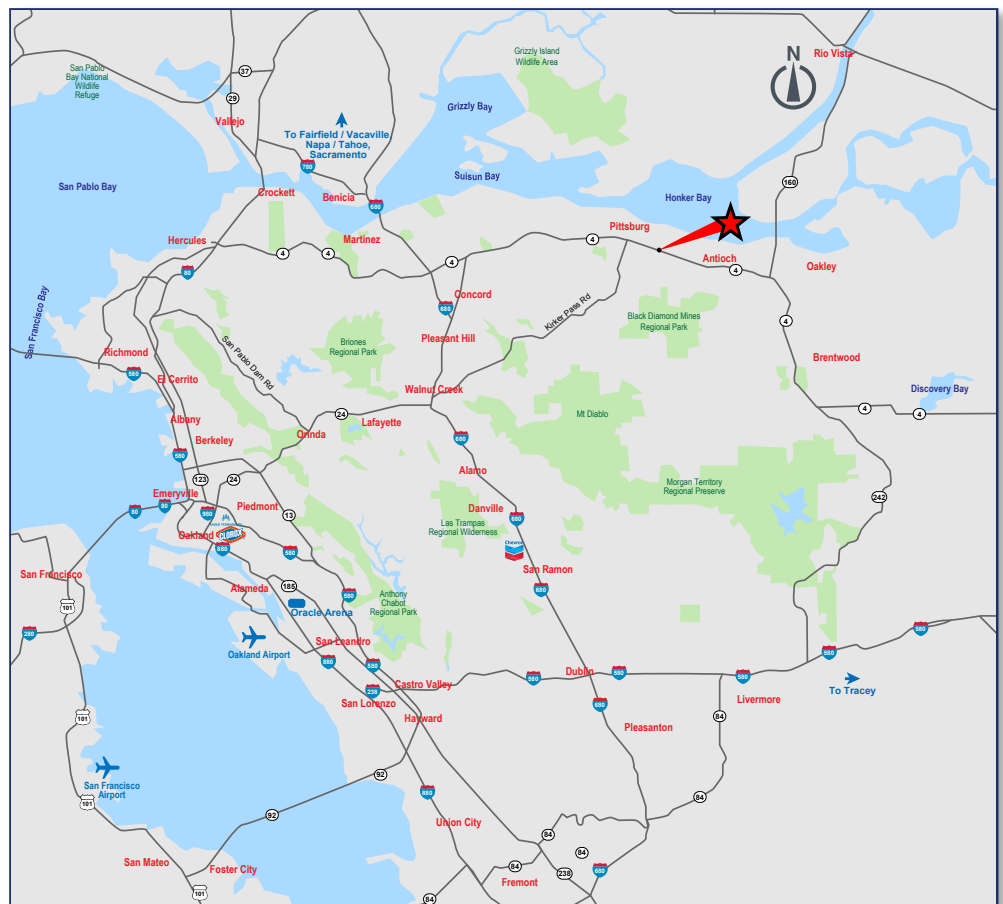

DEC (Avg Daily Trips)

142,000

BRYAN JERSKY (925) 386 - 6372

bjersky@mesaoutdoor.com

www.MESAOUTDOOR.COM

LAT/LON: 38.007856,-121.854486