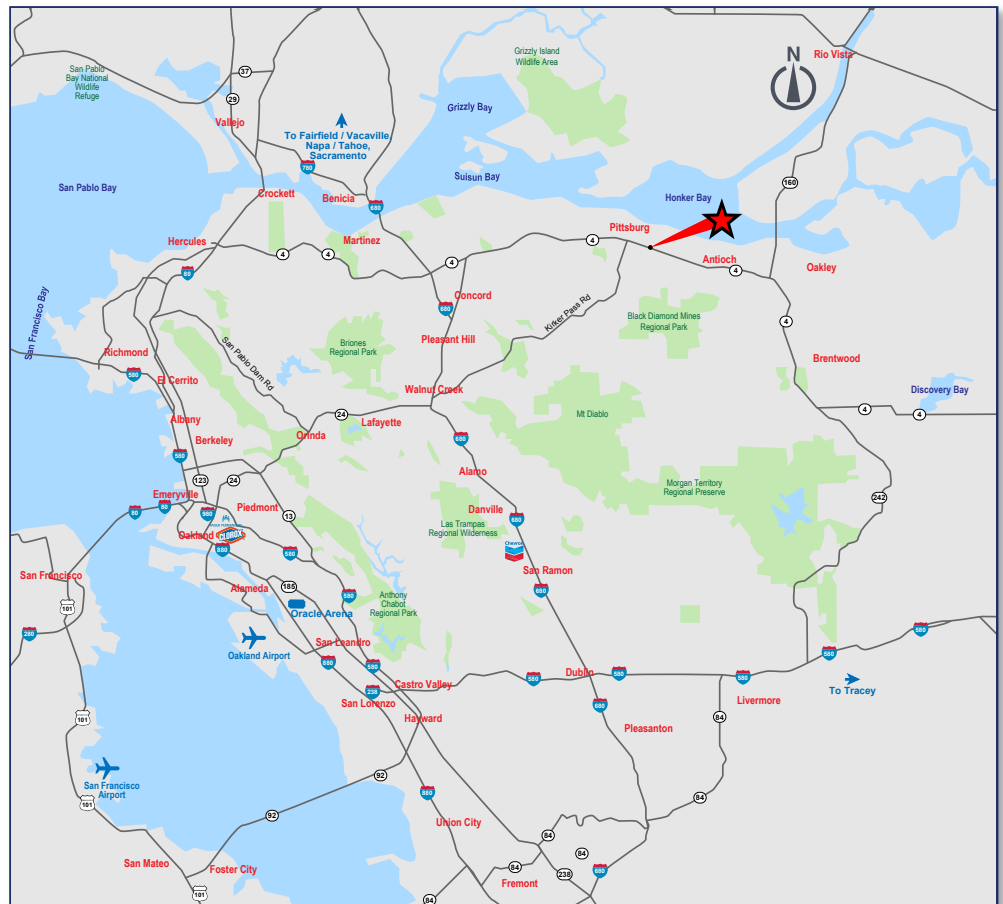

- Unobstructed Views
- Minimal Competition
- High Traffic
- High Definition

geopath Per Spot, Per Week Impressions: 202,678

Location (Pittsburg East #29)

Highway 4 at Century Blvd
Pittsburg, CA

Target Markets

Antioch, Pittsburg, Brentwood,
Discovery Bay, Oakley, Concord,
Walnut Creek, Danville, Martinez,
Livermore, Tracy

Media/Style

Digital Bulletin

Orientation

East Facing / Traffic Heading West on
Highway 4

Size

LAT/LON: 38.00915,-121.857826