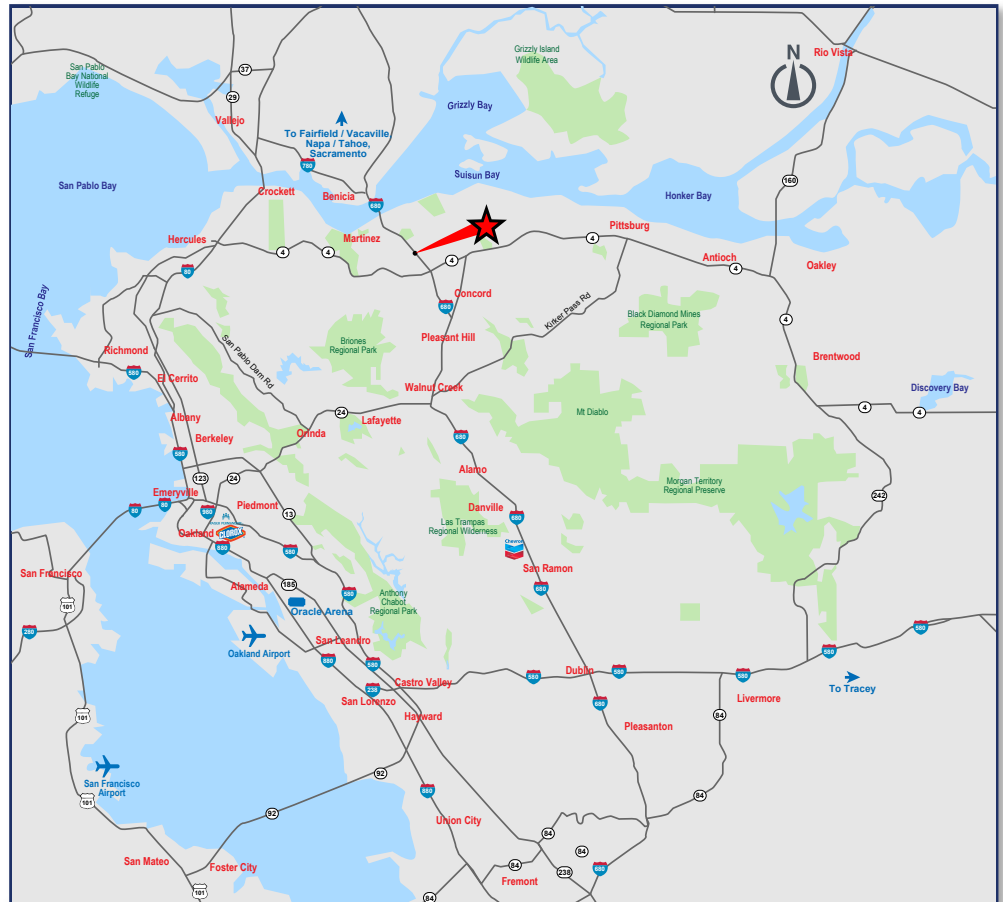

DEC (Avg Daily Trips)

139,000

BRYAN JERSKY (925) 386 - 6372

bjersky@mesaoutdoor.com

www.MESAOUTDOOR.COM

LAT/LON: 38.018313, -122.095123