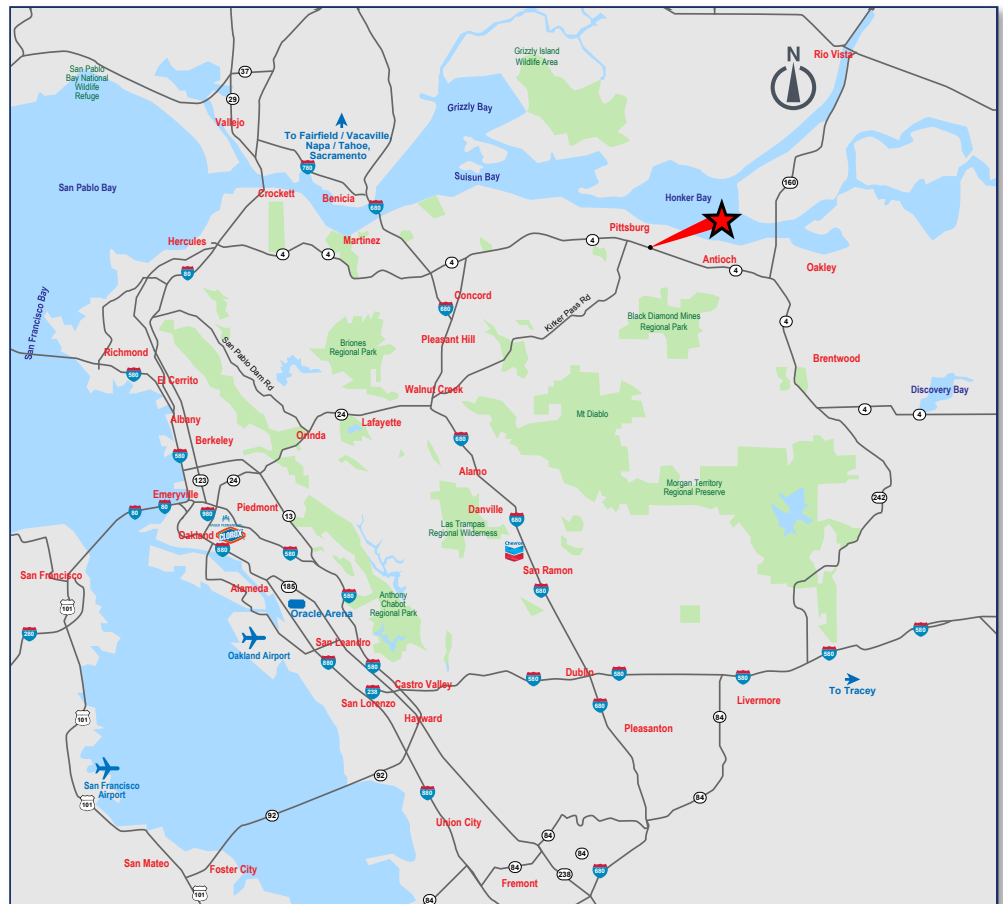

- **Adjacent to Sound Wall**
- **Minimal Competition**
- **High Traffic**
- **High Definition**

geopath Per Spot, Per Week Impressions: 349,018

Location (Pittsburg West #28)

Highway 4 at Century Blvd
Pittsburg, CA

Target Markets

Antioch, Pittsburg, Brentwood, Discovery Bay, Oakley, Concord, Walnut Creek, Danville, Martinez, Livermore, Tracy

Media/Style

Digital Bulletin

Orientation

West Facing / Traffic Heading East on Highway 4

Size

19'x34' - 646 Square Feet

Rotation

8 Second Advertising Spots in a 64 Second Loop from 6am to 11:59pm

DEC (Avg Daily Trips)

142,000

BRYAN JERSKY (925) 386 - 6372

bjersky@mesaoutdoor.com

www.MESAOUTDOOR.COM

LAT/LON: 38.00915,-121.857826