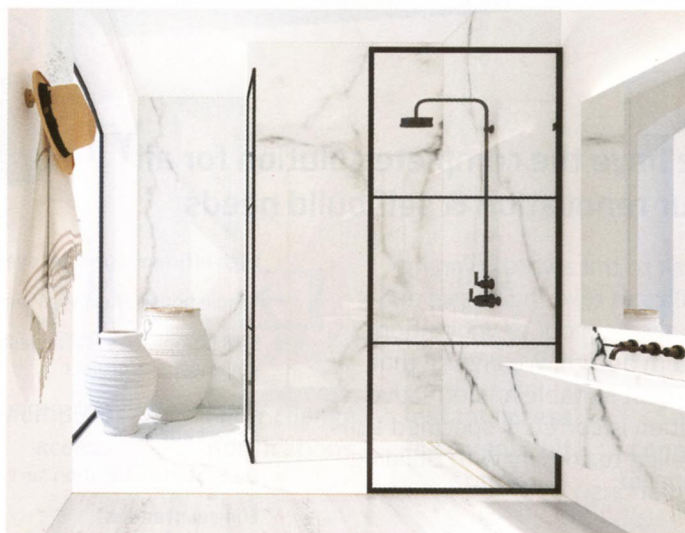

Ideas & inspiration

ON TREND

The latest trends for your project

Creative combination

Victoria + Albert has collaborated with Italian mosaic artist Orodè Deoro in the conception of Light My Fire, a unique take on its Shropshire bath tub. The design was created with hand-clipped tiles and enhanced by characteristic black joins, interlocking tiles and symbols. Light My Fire tells a love story through various motifs and images, including a unicorn, a lion and an orb, along with a range of floral designs. The bath will be on show in the Chelsea Harbour Design Centre from September to December this year. (vandabaths.com)

THE POWER OF SOLAR

This smart storage system maximises solar energy self-consumption, giving the user more control over energy costs and reducing dependence on the grid. During the day, solar energy charges the Powercore, which in turn sends the energy back into the house at night. In case of a power cut, the system continues to maintain selected critical circuits, including lighting, fridge/freezer, internet and phone. This is adaptable depending on individual requirements. The Powercore is easy to install and can be integrated into any domestic wiring system. It includes a powerful LCD display and remote monitoring and control. Price on application. (powercoreenergy.co.uk)

Screened off

MetalCraft shower screens from Majestic offer a linear, architectural look for modern bathrooms. Fitted with safety glass and framed in aluminium, the screens come in three variants. Frame is a simple design, Horizon boasts three sections while Trellis is multi-panelled, appearing similar to the classic Crittall windows. Standard and bespoke sizes are available. Prices start from £1,800. (alternativebathrooms.com)