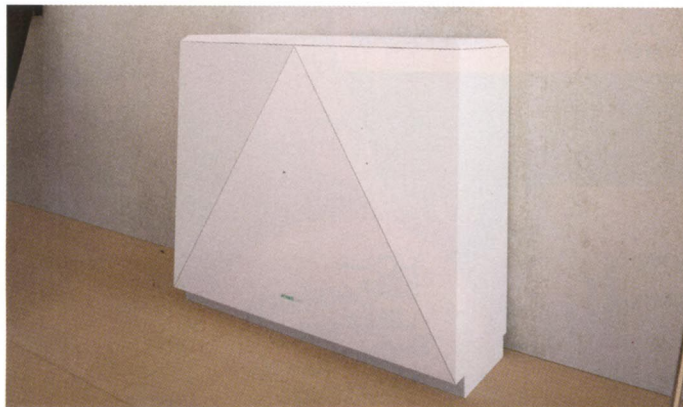

Ideas & inspiration

ON TREND

The latest trends for your project

Creative combination

Victoria + Albert has collaborated with Italian mosaic artist Orodè Deoro in the conception of Light My Fire, a unique take on its Shropshire bath tub. The design was created with hand-clipped tiles and enhanced by characteristic black joins, interlocking tiles and symbols. Light My Fire tells a love story through various motifs and images, including a unicorn, a lion and an orb, along with a range of floral designs. The bath will be on show in the Chelsea Harbour Design Centre from September to December this year. (vandabaths.com)

THE POWER OF SOLAR

This smart storage system maximises solar energy self-consumption, giving the user more control over energy costs and reducing dependence on the grid. During the day, solar energy charges the Powercore, which in turn sends the energy back into the house at night. In case of a power cut, the system continues to maintain selected critical circuits, including lighting, fridge/freezer, internet and phone. This is adaptable depending on individual requirements. The Powercore is easy to install and can be integrated into any domestic wiring system. It includes a powerful LCD display and remote monitoring and control. Price on application. (powercoreenergy.co.uk)

Screened off

MetalCraft shower screens from Majestic offer a linear, architectural look for modern bathrooms. Fitted with safety glass and framed in aluminium, the screens come in three variants. Frame is a simple design, Horizon boasts three sections while Trellis is multi-panelled, appearing similar to the classic Crittall windows. Standard and bespoke sizes are available. Prices start from £1,800. (alternativebathrooms.com)