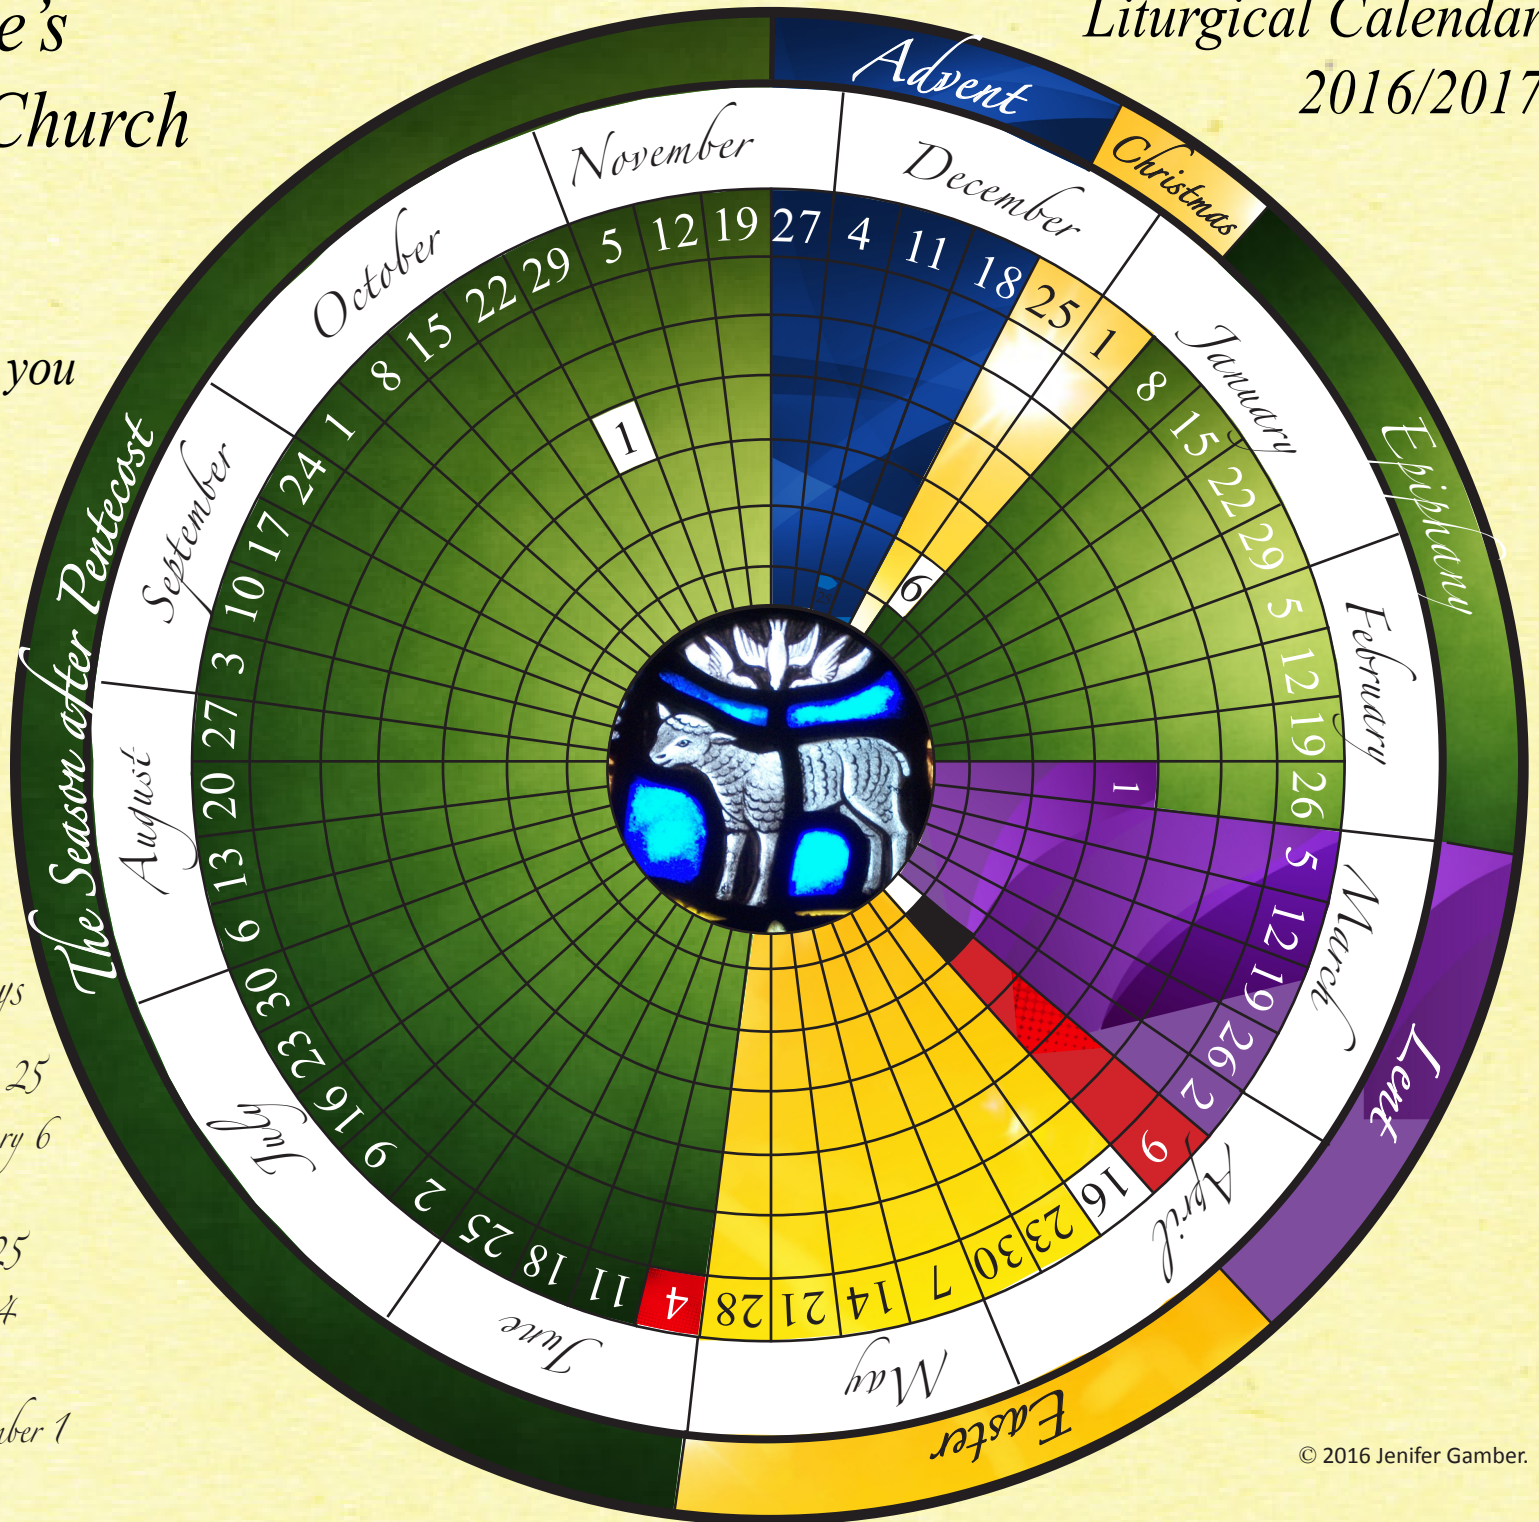

# St. Luke's Episcopal Church

welcomes you

Liturgical Calendar  
2016/2017

## Principal Feast Days

- Christmas Day: December 25
- Day of Epiphany: January 6
- Easter Day: April 16
- Ascension Day: May 25
- Day of Pentecost: June 4
- Trinity Sunday: June 11
- All Saints' Day: November 1