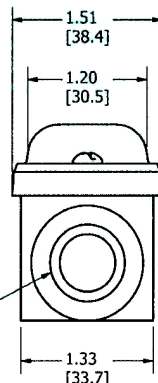

Better access to feed can improve growth rates, reduce starve-outs and reduce aggressive feeding behavior!

Specifications	
Light Output Equivalence	Up to 25 W Incandescent
Luminous Flux (nominal)	200 lm
Input Voltage	230 VAC*
Frequency	50/60Hz
Nominal Power	3 W (at full intensity)
Beam Angle	120 degrees
Operating Temperature Range	-20C to 40C
Environmental Ratings	RoHS Compliant
Rated life	50,000 hours
Spectral Output	Full Spectrum White
Power factor	> 0.7
Total Harmonic Distortion	< 50%
Limited Warranty	5 years (24/7 operation)
Dimmable Range	Non-dimmable

* Not intended for 120V operation

This Lamp installs easily to the electrical junction box of a 230V feed distribution motor. Each lamp provides directional light output of 200 lumens (25W equivalence) using only 3 watts of power. The proprietary LED module is gasket sealed to a Dead-End 1/2" inch aluminum conduit body, allowing a variety of installation methods including flexible metal conduit, standard metal conduit, or direct to a junction box knock-out. Each lamp is rated for 50,000 hours of life, 5-10X longer than CFL and 50X longer than incandescent lamps.