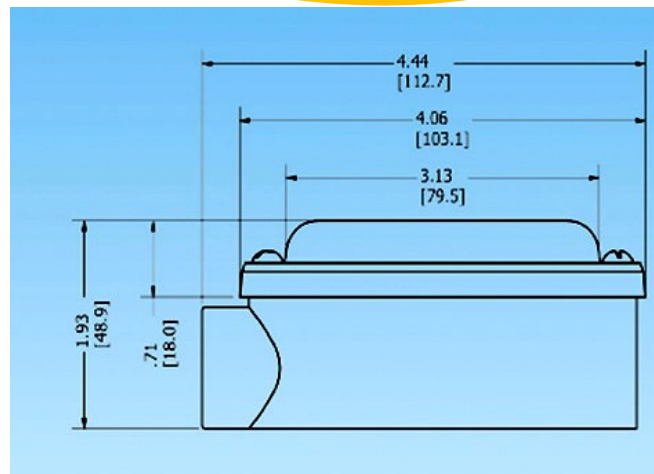

Better access to feed can improve growth rates, reduce starve-outs and reduce aggressive feeding behavior!

Specifications	
Light Output Equivalence	Up to 25 W Incandescent
Luminous Flux (nominal)	200 lm
Input Voltage	230 VAC*
Frequency	50/60Hz
Nominal Power	3 W (at full intensity)
Beam Angle	120 degrees
Operating Temperature Range	-20C to 40C
Environmental Ratings	RoHS Compliant
Rated life	50,000 hours
Spectral Output	Full Spectrum White
Power factor	> 0.7
Total Harmonic Distortion	< 50%
Limited Warranty	5 years (24/7 operation)
Dimmable Range	Non-dimmable

* Not intended for 120V operation

This Lamp installs easily to the electrical junction box of a 230V feed distribution motor. Each lamp provides directional light output of 200 lumens (25W equivalence) using only 3 watts of power. The proprietary LED module is gasket sealed to a Dead-End 1/2" inch aluminum conduit body, allowing a variety of installation methods including flexible metal conduit, standard metal conduit, or direct to a junction box knock-out. Each lamp is rated for 50,000 hours of life, 5-10X longer than CFL and 50X longer than incandescent lamps.