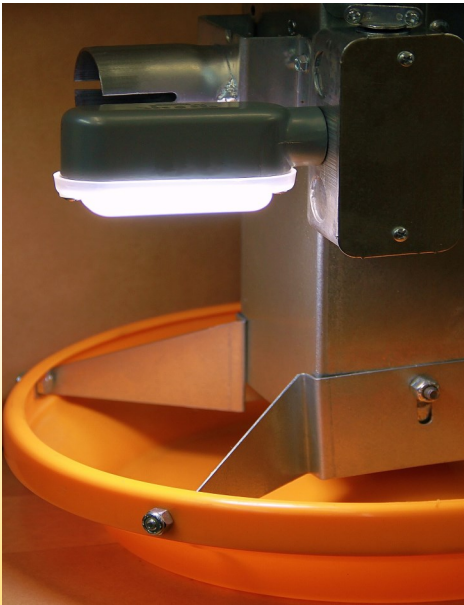

INDIV®

LED Control Pan Feed Light

The AgriShift FL feed lamp is designed to generate light at poultry specific wavelengths that attract the birds and encourage feeding, increasing the need to fill the control pan and thereby improving feed distribution.

Benefits

- Can be attached to a wide variety of control pans
- Promotes consistent feed distribution throughout the barn
- Reduces labor and maintenance costs of frequent lamp changes
- Mounts on the pan - no need to hang lamps from the ceiling
- Easily cleaned – sealed from dust and moisture
- Does not get hot – runs cool to the touch

Better access to feed can improve growth rates, reduce starve-outs and reduce aggressive feeding behavior!

Specifications	
Light Output Equivalence	Up to 25 W Incandescent
Luminous Flux (nominal)	200 lm
Input Voltage	230 VAC*
Frequency	50/60Hz
Nominal Power	3 W (at full intensity)
Beam Angle	120 degrees
Operating Temperature Range	-20C to 40C
Environmental Ratings	RoHS Compliant
Rated life	50,000 hours
Spectral Output	Full Spectrum White
Power factor	> 0.7
Total Harmonic Distortion	< 50%
Limited Warranty	5 years (24/7 operation)
Dimmable Range	Non-dimmable

* Not intended for 120V operation

This Lamp installs easily to the electrical junction box of a 230V feed distribution motor. Each lamp provides directional light output of 200 lumens (25W equivalence) using only 3 watts of power. The proprietary LED module is gasket sealed to a Dead-End 1/2" inch aluminum conduit body, allowing a variety of installation methods including flexible metal conduit, standard metal conduit, or direct to a junction box knock-out. Each lamp is rated for 50,000 hours of life, 5-10X longer than CFL and 50X longer than incandescent lamps.