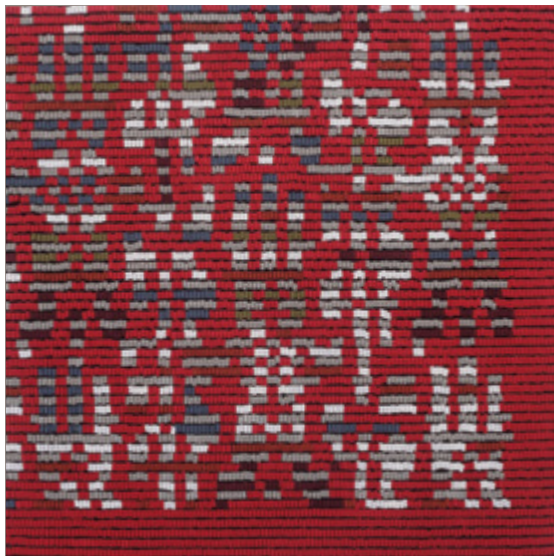

Revanche

Revanche Collection

This collection of handmade carpets was inspired by a triumphant vision of Nature, sometimes fragile, always magnificent.

The influence of botanicals, fossils, and rock formations is apparent in this diverse collection, which ranges from bold abstract patterns to subtle representational motifs. A celebration of the organic characterises every element of Revanche: the designs are hand-tufted in silk, cotton and sisal in a vital palette evocative of natural pigments and rich earth tones.

VOLCAN TP-RCH34ON
Wool

SCARIFICATION TP-RCH19ON
Wool & Delicate Silk

SERENGETI TP-RCH200N
Wool & Dull Silk

BURNT FLOWERS | TP-RCH03ON
Delicate Silk

TECTONIA | TP-RCH30ON
Lacet Cotton & Cotton

Locations

AMERICAS