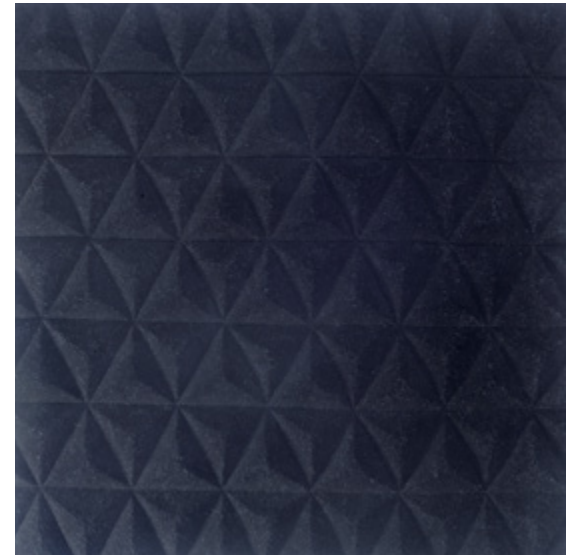

EROSION I TP-RCH10ON
Cotton, Dull Silk & Jute

TECTONIA TP-RCH25ON
Flax & Jute

DESERT SNOW TP-RCH04ON
Cotton

TECTONIA I TP-RCH280N
Lacet Cotton & Cotton

LANDSLIDE TP-RCH150N
Wool & Dull Silk

TANAMI TP-RCH220N
Spun Silk

DEVIATION TP-RCH06ON
Dull Silk

HYBRIDE II TP-RCH14ON
Wool & Delicate Silk

TANAMI I TP-RCH24ON
Spun Silk & Flax

OXYDE TP-RCH17ON
Wool & Delicate Silk

EROSION | TP-RCH080N
Cotton, Dull Silk & Jute

OXYDE TP-RCH17ON
Wool & Delicate Silk