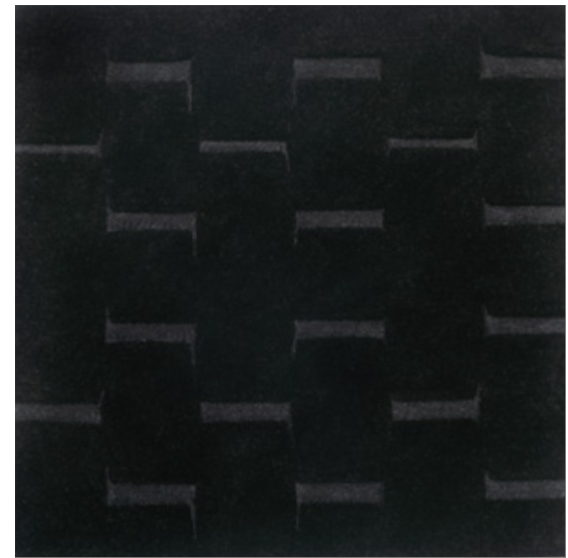

SCARIFICATION TP-RCH19ON
Wool & Delicate Silk