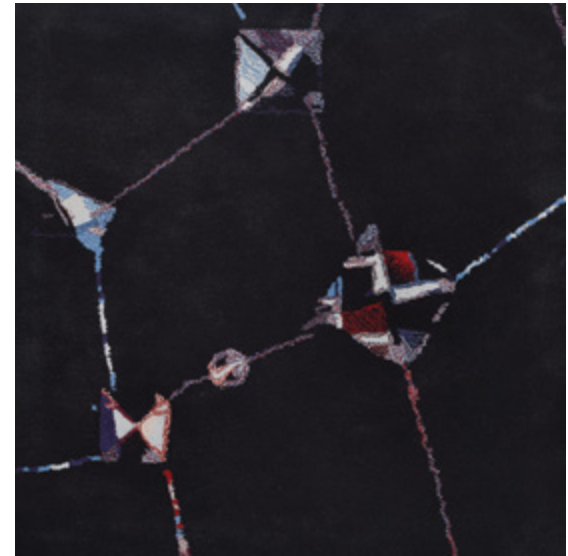

Revanche

Revanche Collection

This collection of handmade carpets was inspired by a triumphant vision of Nature, sometimes fragile, always magnificent.

The influence of botanicals, fossils, and rock formations is apparent in this diverse collection, which ranges from bold abstract patterns to subtle representational motifs. A celebration of the organic characterises every element of Revanche: the designs are hand-tufted in silk, cotton and sisal in a vital palette evocative of natural pigments and rich earth tones.

HYBRIDE TP-RCH110N
Cotton, Spun Silk & Jute

TRANSPLANT TP-RCH31ON
Sisal & Delicate Silk

BURNT FLOWERS TP-RCH01ON
Cotton & Dull Silk

DEVIATION TP-RCH07ON
Dull Silk

BURNT FLOWERS TP-RCH01ON
Cotton & Dull Silk

EROSION I TP-RCH10ON
Cotton, Dull Silk & Jute

TECTONIA TP-RCH25ON
Flax & Jute

DESERT SNOW TP-RCH04ON
Cotton

TECTONIA I TP-RCH280N
Lacet Cotton & Cotton

LANDSLIDE TP-RCH150N
Wool & Dull Silk

TANAMI TP-RCH220N
Spun Silk

DEVIATION TP-RCH06ON
Dull Silk

HYBRIDE II TP-RCH14ON
Wool & Delicate Silk

TANAMI I TP-RCH24ON
Spun Silk & Flax

OXYDE TP-RCH17ON
Wool & Delicate Silk

EROSION | TP-RCH080N
Cotton, Dull Silk & Jute

OXYDE TP-RCH17ON
Wool & Delicate Silk