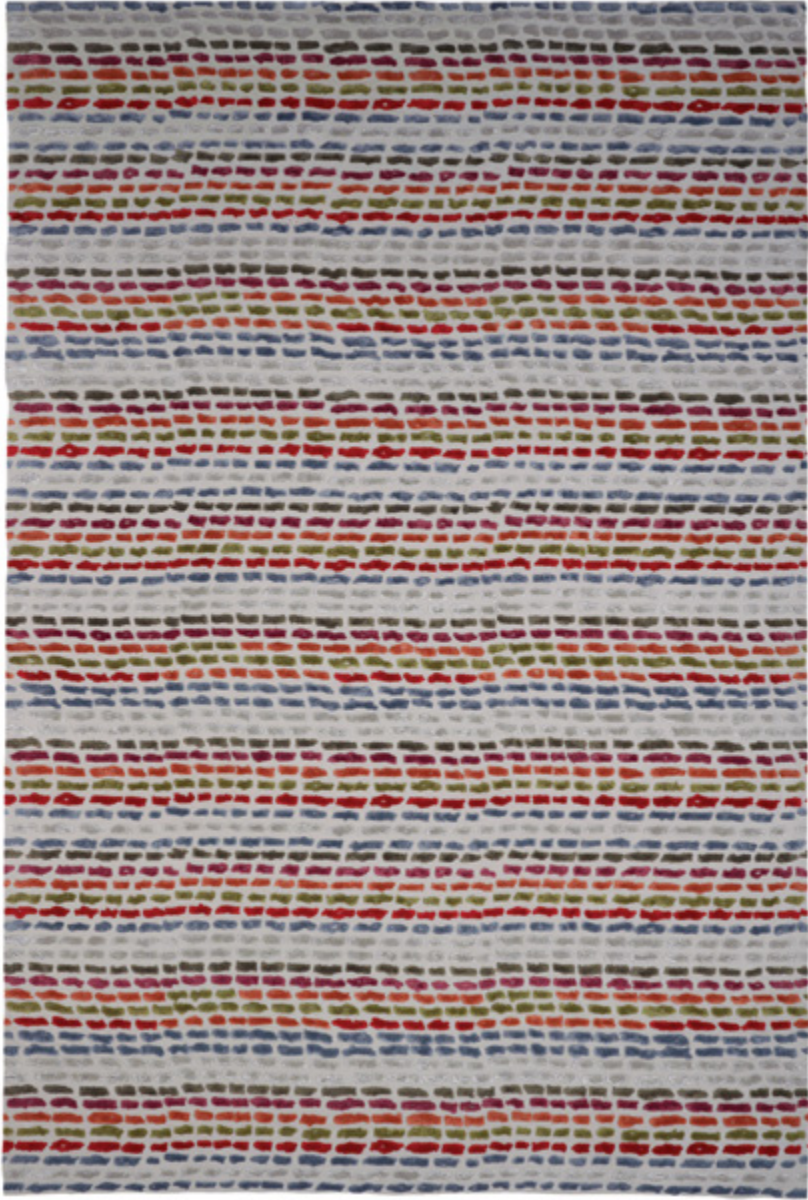

Revanche

Revanche Collection

This collection of handmade carpets was inspired by a triumphant vision of Nature, sometimes fragile, always magnificent.

The influence of botanicals, fossils, and rock formations is apparent in this diverse collection, which ranges from bold abstract patterns to subtle representational motifs. A celebration of the organic characterises every element of Revanche: the designs are hand-tufted in silk, cotton and sisal in a vital palette evocative of natural pigments and rich earth tones.

HYBRIDE TP-RCH110N
Cotton, Spun Silk & Jute

TRANSPLANT TP-RCH31ON
Sisal & Delicate Silk

BURNT FLOWERS TP-RCH01ON
Cotton & Dull Silk

DEVIATION TP-RCH07ON
Dull Silk

BURNT FLOWERS TP-RCH01ON
Cotton & Dull Silk

EROSION I TP-RCH10ON
Cotton, Dull Silk & Jute

TECTONIA TP-RCH25ON
Flax & Jute

DESERT SNOW TP-RCH04ON
Cotton

TECTONIA I TP-RCH280N
Lacet Cotton & Cotton

LANDSLIDE TP-RCH150N
Wool & Dull Silk

TANAMI TP-RCH220N
Spun Silk

DEVIATION TP-RCH06ON
Dull Silk

HYBRIDE II TP-RCH14ON
Wool & Delicate Silk

TANAMI I TP-RCH24ON
Spun Silk & Flax

OXYDE TP-RCH17ON
Wool & Delicate Silk

EROSION | TP-RCH080N
Cotton, Dull Silk & Jute

OXYDE TP-RCH17ON
Wool & Delicate Silk