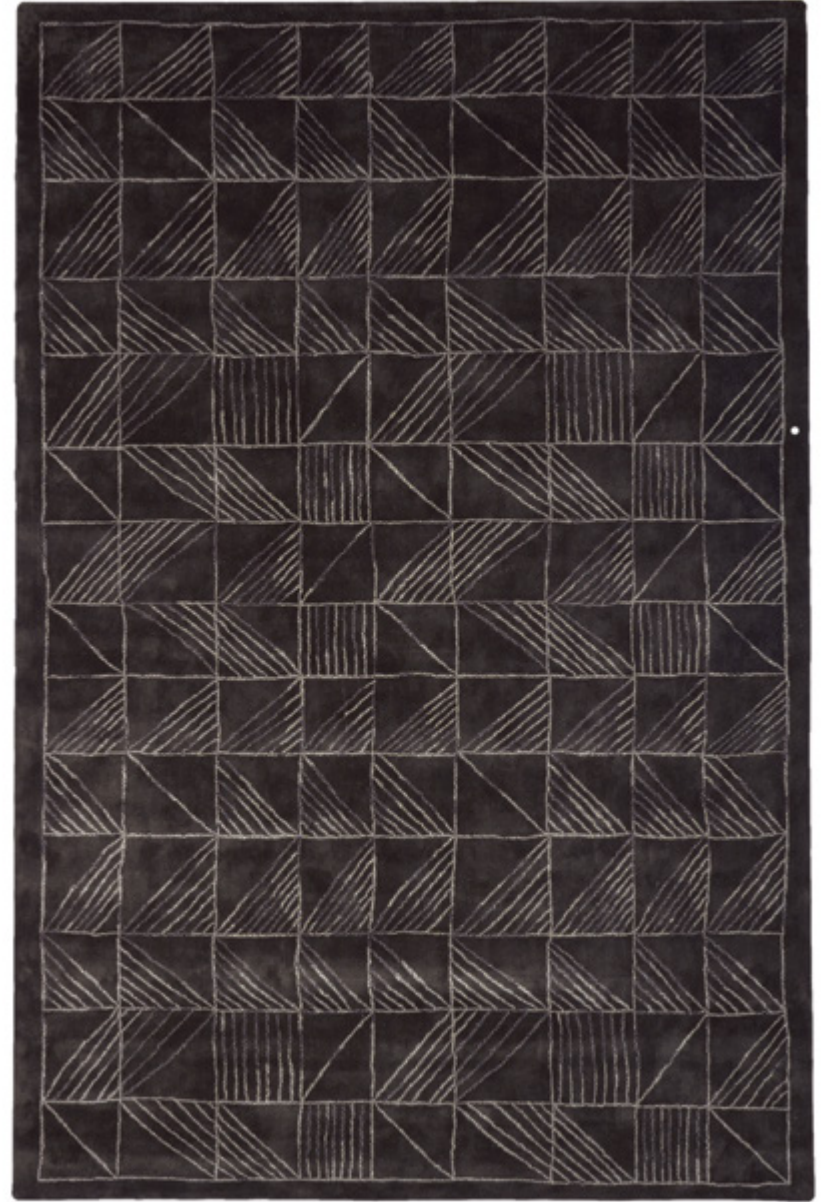

Revanche

Revanche Collection

This collection of handmade carpets was inspired by a triumphant vision of Nature, sometimes fragile, always magnificent.

The influence of botanicals, fossils, and rock formations is apparent in this diverse collection, which ranges from bold abstract patterns to subtle representational motifs. A celebration of the organic characterises every element of Revanche: the designs are hand-tufted in silk, cotton and sisal in a vital palette evocative of natural pigments and rich earth tones.

HYBRIDE TP-RCH110N
Cotton, Spun Silk & Jute

TRANSPLANT TP-RCH31ON
Sisal & Delicate Silk

BURNT FLOWERS TP-RCH01ON
Cotton & Dull Silk

DEVIATION TP-RCH07ON
Dull Silk

BURNT FLOWERS TP-RCH01ON
Cotton & Dull Silk

EROSION I TP-RCH10ON
Cotton, Dull Silk & Jute

TECTONIA TP-RCH25ON
Flax & Jute

DESERT SNOW TP-RCH04ON
Cotton

TECTONIA I TP-RCH280N
Lacet Cotton & Cotton

LANDSLIDE TP-RCH150N
Wool & Dull Silk

TANAMI TP-RCH220N
Spun Silk

DEVIATION TP-RCH06ON
Dull Silk

HYBRIDE II TP-RCH14ON
Wool & Delicate Silk

TANAMI I TP-RCH24ON
Spun Silk & Flax

OXYDE TP-RCH17ON
Wool & Delicate Silk

EROSION | TP-RCH080N
Cotton, Dull Silk & Jute

OXYDE TP-RCH17ON
Wool & Delicate Silk