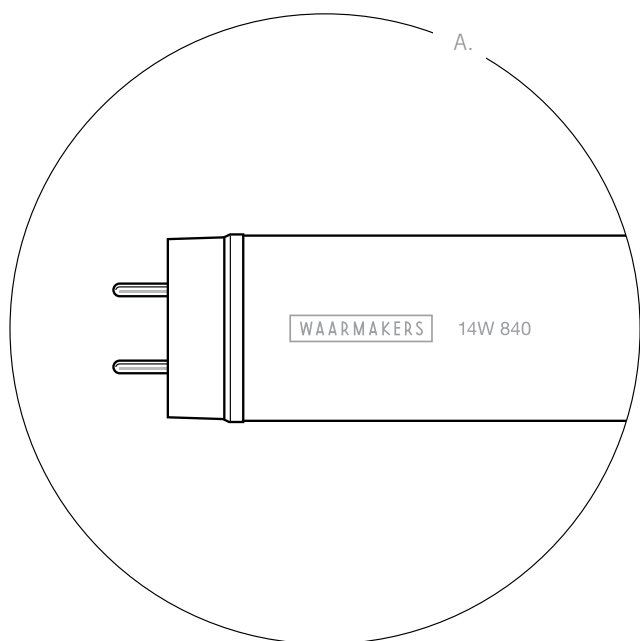

## Detailing

pendant	screw-in hooks M4
mounted directly on wall/ceiling	screws (not included)

lamp stopper	conical cork 32.5x28.5x27mm
--------------	--------------------------------

## Pendant cord kit

height adjusting system	wood (same tree) 82x10x12mm
cord	2mm waxed cotton

## Dimensions

overall dimensions	950x90x40mm
	red cloth wire 2m
	cord length 4m