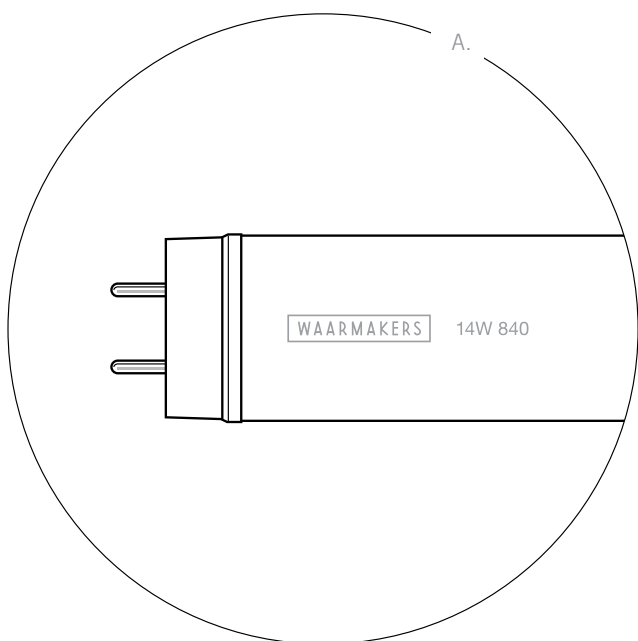

Pendant cord kit

height adjusting system	wood (same tree) 82x10x12mm
cord	2mm waxed cotton

Dimensions

overall dimensions	950x90x40mm
	red cloth wire 2m
	cord length 4m

LED Tubelight

	4000 K	3000 K
LEDtube	T8	T8
Power consumption	14 W	14 W
Voltage	222 V	222 V
Luminous flux	1704 lm	1412 lm
Length	900 mm	900 mm
Diameter	26 mm	26 mm
Color Code	840	830
Color Temperature	4000K	3000K
Color Rendering Index	84 Ra	83 Ra
Cap Base	G13	G13
Dimmable	YES	YES
Rated Lifetime	40000 hours	40000 hours
Energy Efficiency Label (EEL)	A+	A+