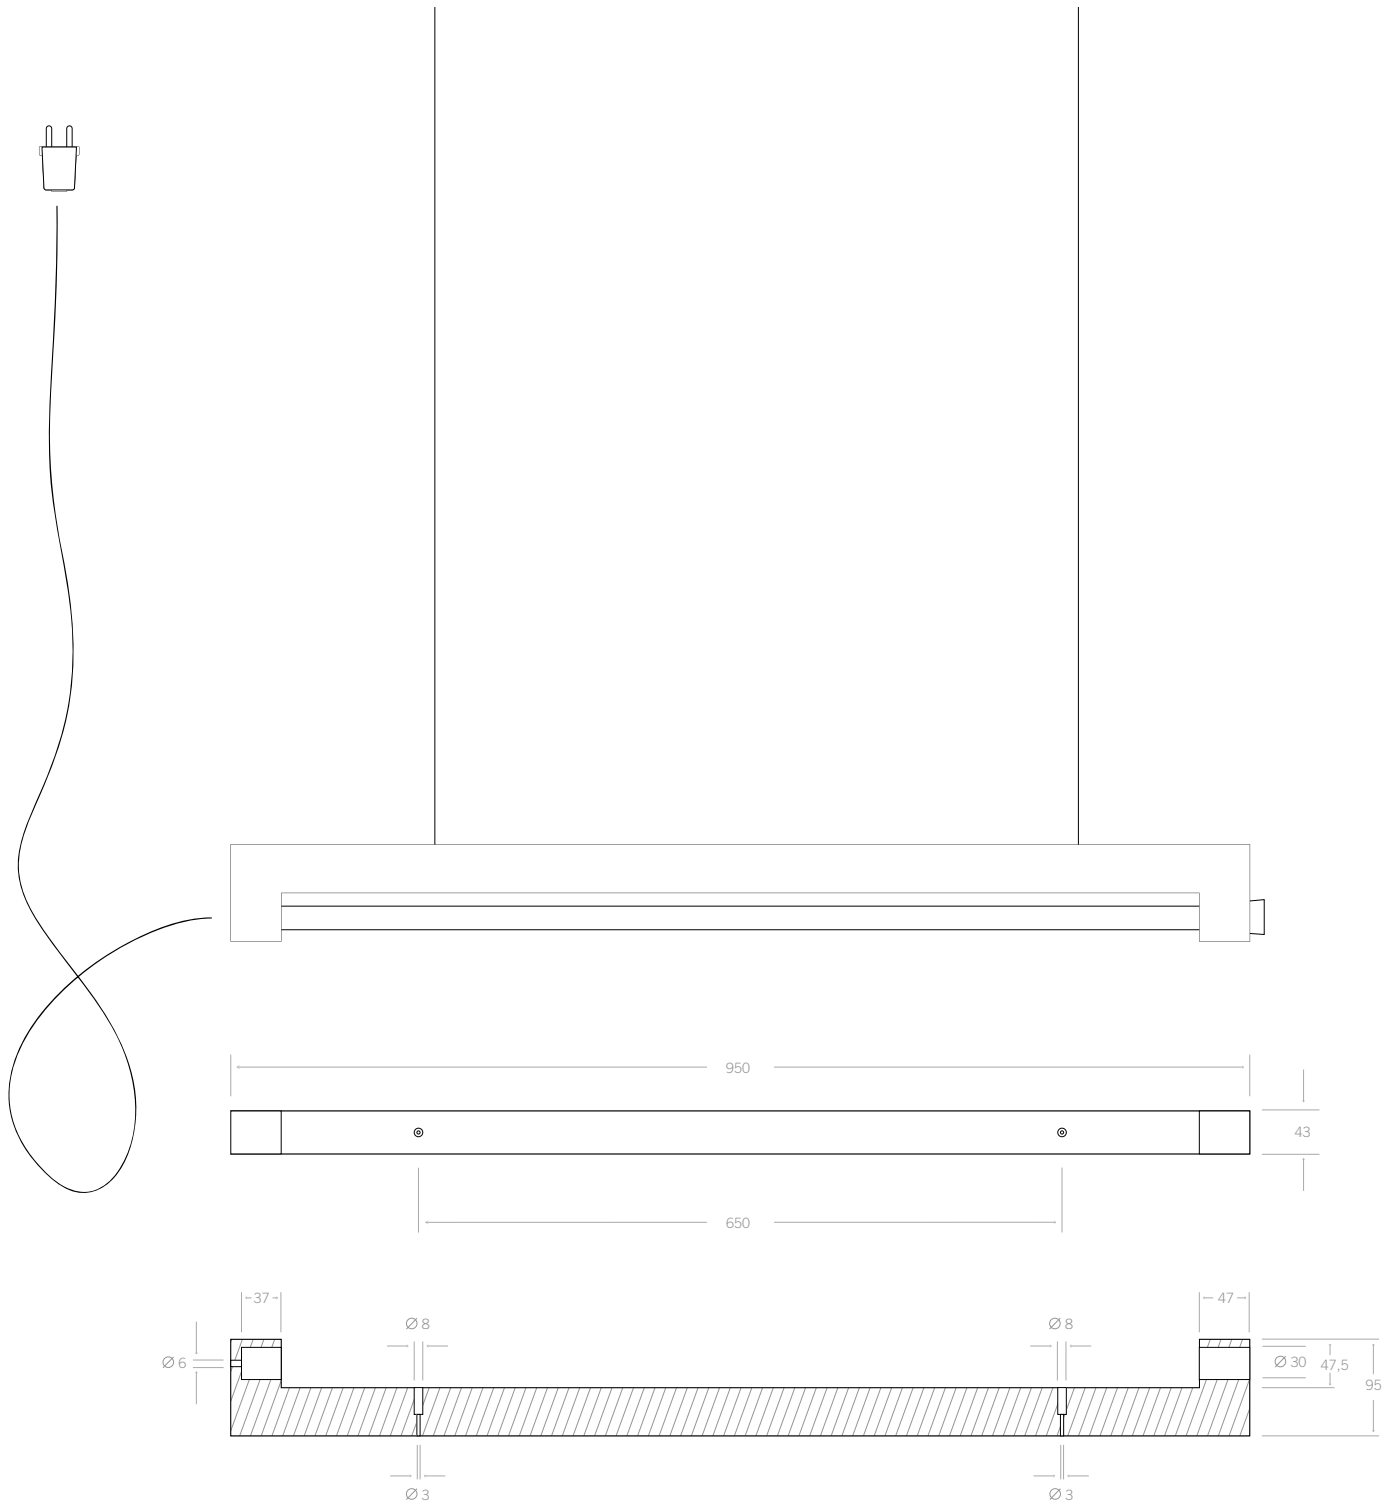

## Detailing

pendant	screw-in hooks M4
mounted directly on wall/ceiling	screws (not included)

lamp stopper	conical cork 32.5x28.5x27mm
--------------	--------------------------------

## Dimensions

overall dimensions	950x90x40mm
	red cloth wire 2m
	cord length 4m