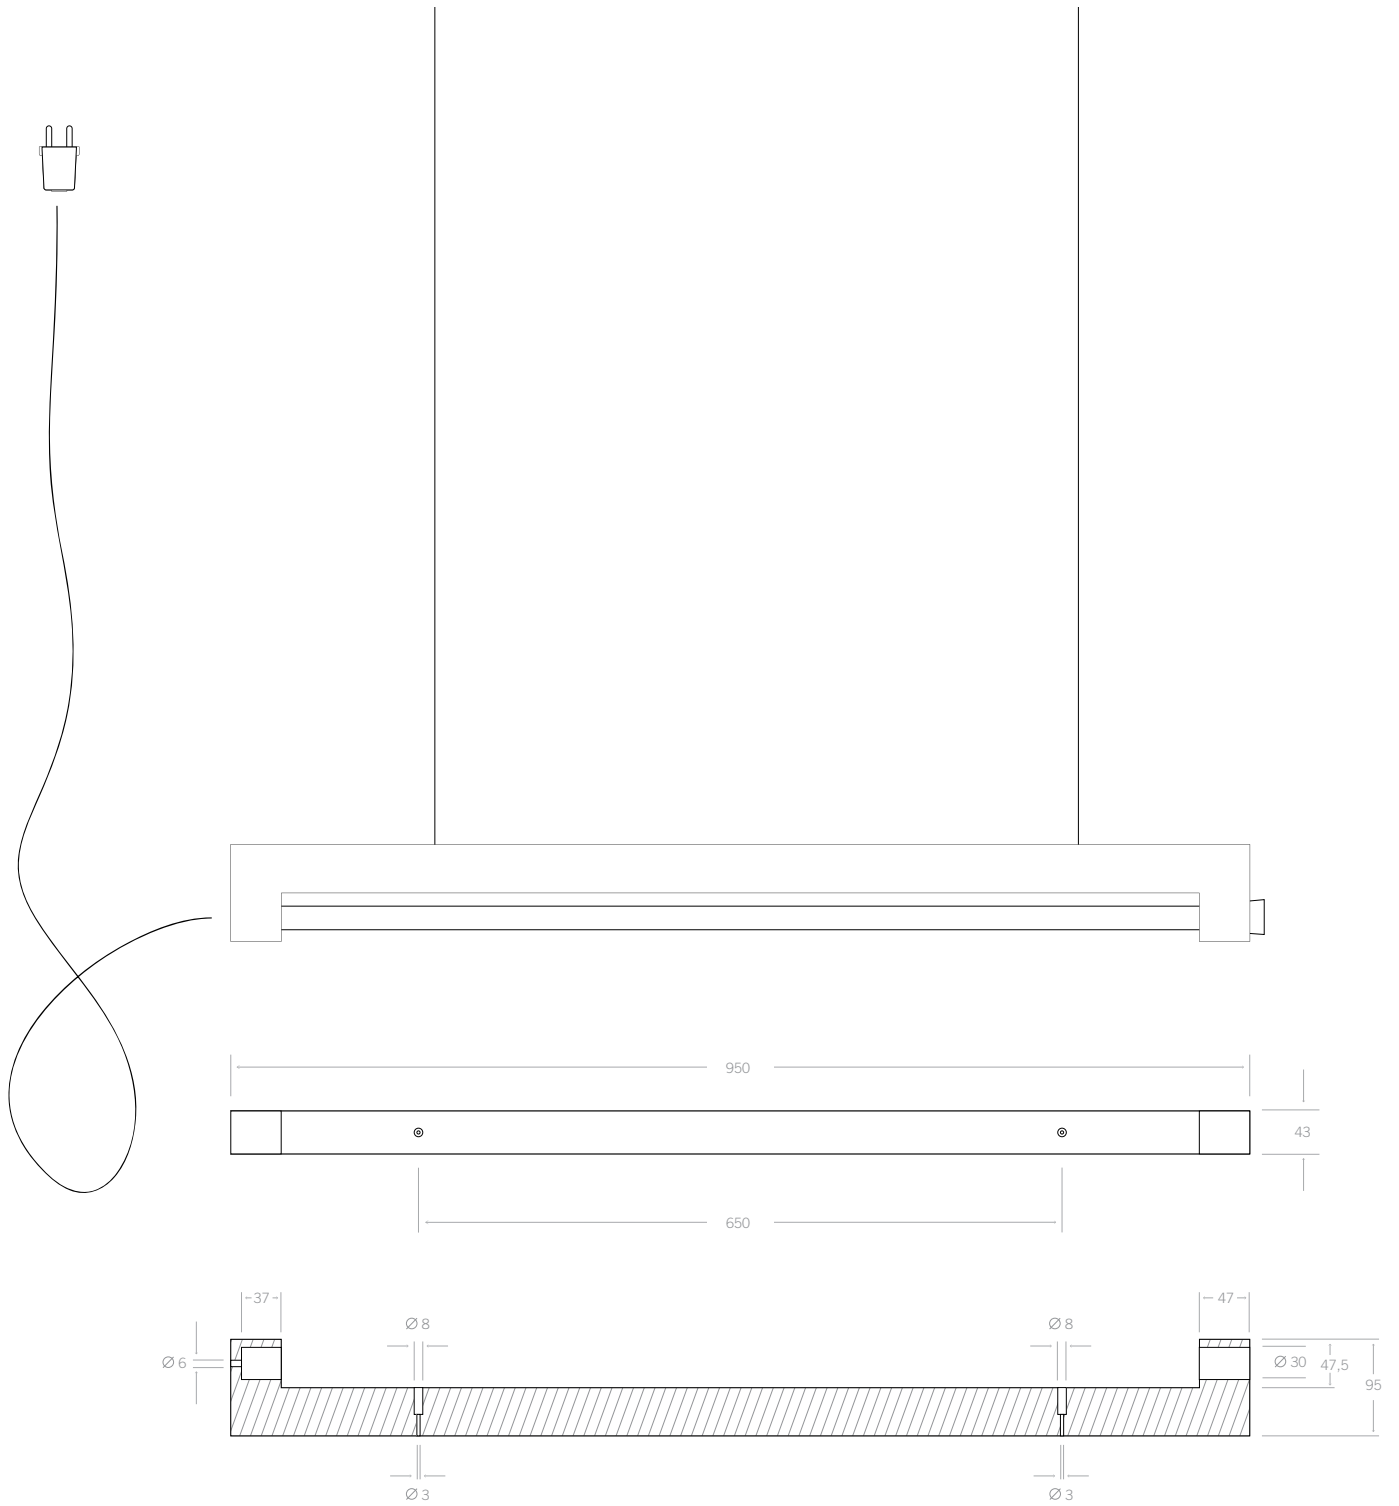

Material

wood	olm
finish	clear linseed oil / uncoated
cable	red cloth wire
cord	waxed cotton
stopper	cork

Detailing

pendant	screw-in hooks M4
mounted directly on wall/ceiling	screws (not included)

lamp stopper	conical cork 32.5x28.5x27mm
--------------	--------------------------------

Pendant cord kit

height adjusting system	wood (same tree) 82x10x12mm
cord	2mm waxed cotton

Dimensions

overall dimensions	950x90x40mm
	red cloth wire 2m
	cord length 4m

LED Tubelight

	4000 K	3000 K
LEDtube	T8	T8
Power consumption	14 W	14 W
Voltage	222 V	222 V
Luminous flux	1704 lm	1412 lm
Length	900 mm	900 mm
Diameter	26 mm	26 mm
Color Code	840	830
Color Temperature	4000K	3000K
Color Rendering Index	84 Ra	83 Ra
Cap Base	G13	G13
Dimmable	YES	YES
Rated Lifetime	40000 hours	40000 hours
Energy Efficiency Label (EEL)	A+	A+