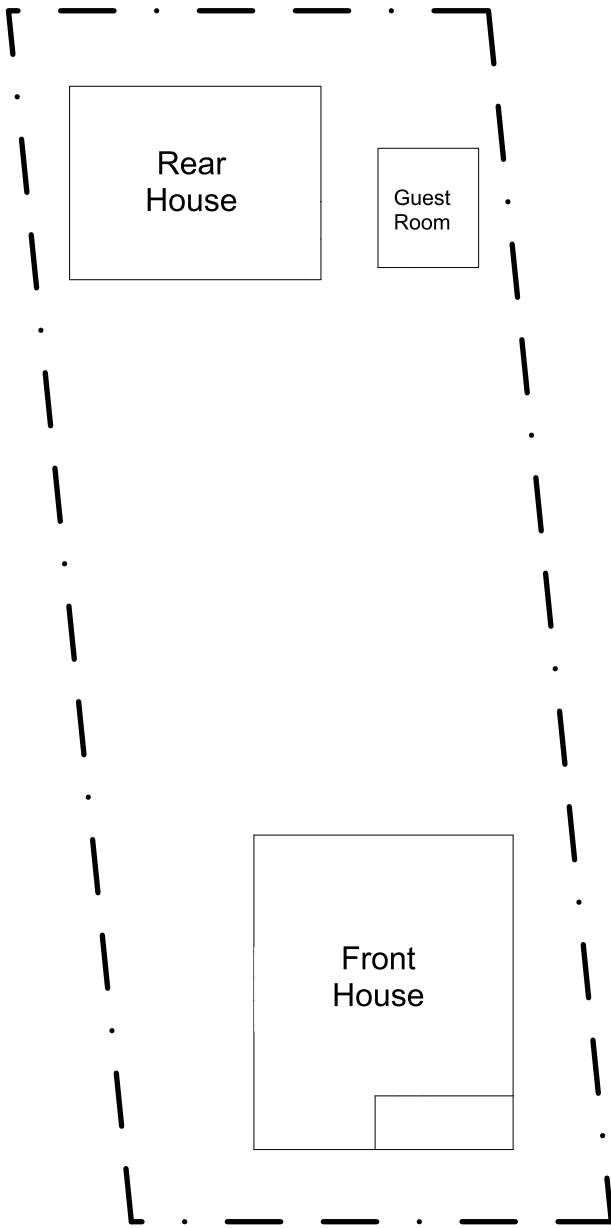

# 1280 East Valley Road Montecito, California

Front House gross square footage.....804  
 Rear House gross square footage.....528  
 Guest Room gross square footage.....130  
 Total Gross Square footage.....1462

**SITE**  
 \*NOT TO SCALE

**Guest Room**

**Front House**

**Rear House**

ARMCS  
 mark@armcs.biz  
 805-448-1032

Drawings are represented as accurate however no guarantee is made as to accuracy of any information. All measurements and square footages are approximate.