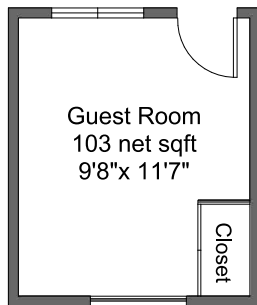

# 1280 East Valley Road Montecito, California

Front House gross square footage.....804  
 Rear House gross square footage.....528  
 Guest Room gross square footage.....130  
 Total Gross Square footage.....1462

**SITE**  
 \*NOT TO SCALE

**Guest Room**

**Front House**

**Rear House**

ARMCS  
 mark@armcs.biz  
 805-448-1032

Drawings are represented as accurate however no guarantee is made as to accuracy of any information. All measurements and square footages are approximate.