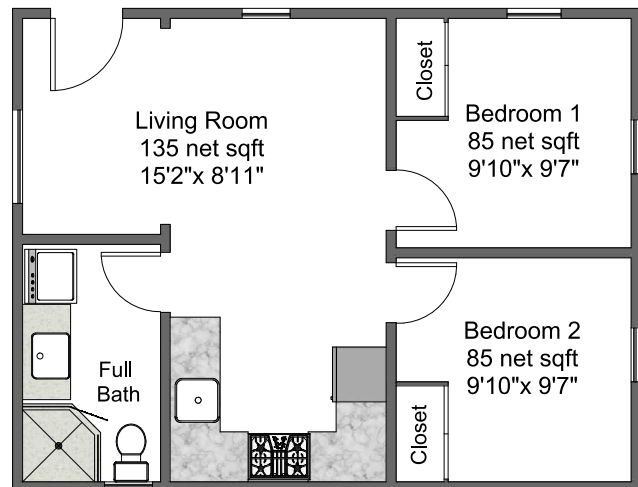

# 1280 East Valley Road Montecito, California

Front House gross square footage.....804  
 Rear House gross square footage.....528  
 Guest Room gross square footage.....130  
 Total Gross Square footage.....1462

**SITE**  
 \*NOT TO SCALE

**Guest Room**

**Front House**

**Rear House**

ARMCS  
 mark@armcs.biz  
 805-448-1032

Drawings are represented as accurate however no guarantee is made as to accuracy of any information. All measurements and square footages are approximate.