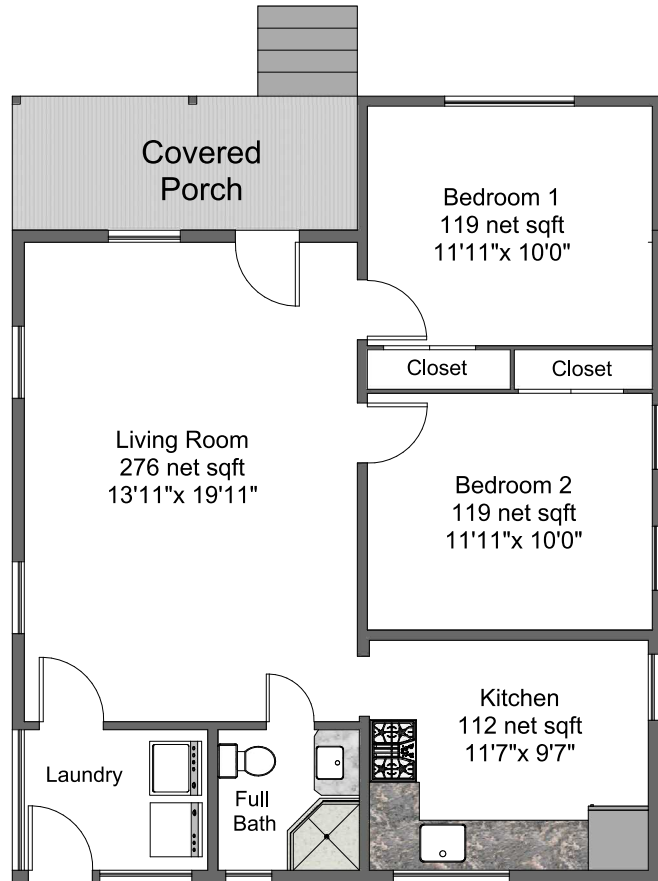

# 1280 East Valley Road Montecito, California

Front House gross square footage.....804  
 Rear House gross square footage.....528  
 Guest Room gross square footage.....130  
 Total Gross Square footage.....1462

**SITE**  
 \*NOT TO SCALE

**Guest Room**

**Front House**

**Rear House**

ARMCS  
 mark@armcs.biz  
 805-448-1032

Drawings are represented as accurate however no guarantee is made as to accuracy of any information. All measurements and square footages are approximate.