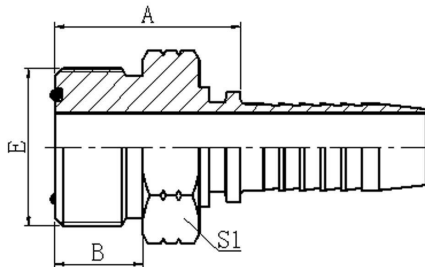

ORFS Hose Fittings - Male

Part No	Thread	Hose	Price
X04LORM04	9/16"-18	1/4"	
X06LORM04	11/16"-18	1/4"	
X06LORM06	11/16"-16	3/8"	
X08LORM06	13/16" -16	3/8"	
X08LORM08	13/16" -16	1/2"	
X10LORM08	1" -14	1/2"	
X10LORM10	1" -14	5/8"	
X12LORM10	1 3/16" -12	5/8"	
X12LORM12	1 3/16" -12	3/4"	
X16LORM12	1 7/16" -12	3/4"	
X16LORM16	1 7/16" -12	1"