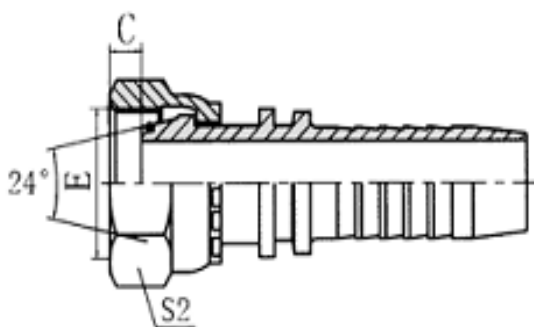

Metric Swage Fittings - Heavy Series - Str Female

Part No	Thread	Pipe mm	Hose	Price
X16MSF08-04	16 x 1.5	8S	1/4	
X18MSF10-04	18 x 1.5	10S	1/4	
X20MSF12-06	20 x 1.5	12S	3/8	
X22MSF14-06	22 x 1.5	14S	3/8	
X24MSF16-08	24 x 1.5	16S	1/2	
X30MSF20-10	30 x 2.0	20S	5/8	
X30MSF20-12	30 x 2.0	20S	3/4	
X36MSF25-12	36 x 2.0	25S	3/4	
X36MSF25-16	36 x 2.0	25S	1	
X42MSF30-16	42 x 2.0	30S	1	
X52MSF38-20	52 x 2.0	38S	1 1/4