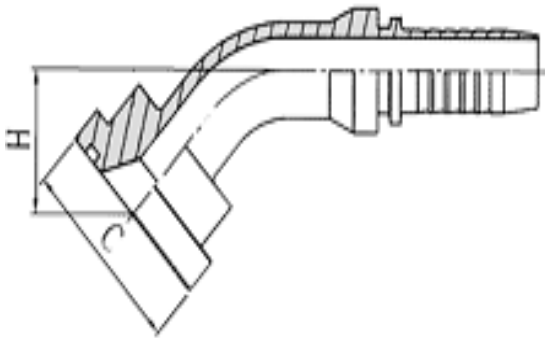

**Solid One Piece Flange - 45°
- 3000 Psi**

Part No	Flange	FI OD	Hose	Price
S08SFH45S-3-08	1/2"	30.20 mm	1/2"	
S08SFH45S-3-12	1/2"	30.20 mm	3/4"	
S12SFH45S-3-08	3/4"	38.10 mm	1/2"	
S12SFH45S-3-12	3/4"	38.10 mm	3/4"	
S12SFH45S-3-16	3/4"	38.10 mm	1"	
S16SFH45S-3-12	1"	44.50 mm	3/4"	
S16SFH45S-3-16	1"	44.50 mm	1"	
S16SFH45S-3-20	1"	44.50 mm	1 1/4"	
S20SFH45S-3-16	1 1/4"	50.80 mm	1"	
S20SFH45S-3-20	1 1/4"	50.80 mm	1 1/4"	
S24SFH45S-3-20	1 1/2"	60.30 mm	1 1/4"	
S24SFH45S-3-24	1 1/2"	60.30 mm	1 1/2"	
S32SFH45S-3-24	2"	71.4 mm	1 1/2"	
S32SFH45S-3-32	2"	71.4 mm	2"