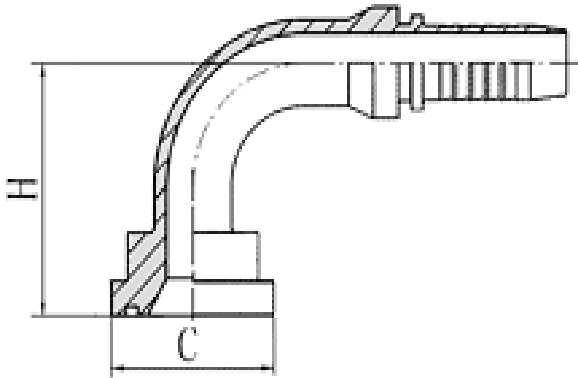

SOLID ONE PIECE FLANGE - 6000

**Solid One Piece Flange - 90°
- 6000 Psi**

Part No	Flange	FI OD	Hose	Price
S12SFH90S-6-08	3/4"	41.30 mm	1/2"	
S12SFH90S-6-12	3/4"	41.30 mm	3/4"	
S12SFH90S-6-16	3/4"	41.30 mm	1"	
S16SFH90S-6-12	1"	47.60 mm	3/4"	
S16SFH90S-6-16	1"	47.60 mm	1"	
S16SFH90S-6-20	1"	47.60 mm	1 1/4"	
S20SFH90S-6-16	1 1/4"	54.00 mm	1"	
S20SFH90S-6-20	1 1/4"	54.00 mm	1 1/4"	
S24SFH90S-6-20	1 1/2"	63.50 mm	1 1/4"	
S24SFH90S-6-24	1 1/2"	63.50 mm	1 1/2"	
S32SFH90S-6-24	2"	79.40 mm	1 1/2"	
S32SFH90S-6-32	2"	79.40 mm	2"