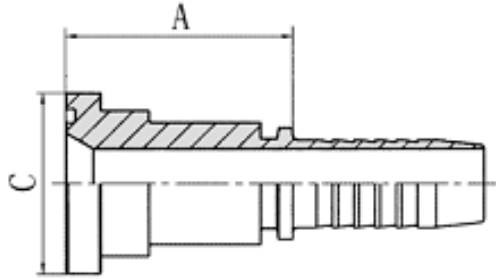

SOLID ONE PIECE FLANGE - 3000

**Solid One Piece Flange - Straight
- 3000 Psi**

Part No	Flange	FI OD	Hose	Price
S08SFH-3-08	1/2"	30.20 mm	1/2"	
S12SFH-3-08	3/4"	38.10 mm	1/2"	
S12SFH-3-12	3/4"	38.10 mm	3/4"	
S12SFH-3-16	3/4"	38.10 mm	1"	
S16SFH-3-12	1"	44.50 mm	3/4"	
S16SFH-3-16	1"	44.50 mm	1"	
S16SFH-3-20	1"	44.50 mm	1 1/4"	
S20SFH-3-16	1 1/4"	50.80 mm	1"	
S20SFH-3-20	1 1/4"	50.80 mm	1 1/4"	
S24SFH-3-20	1 1/2"	60.30 mm	1 1/4"	
S24SFH-3-24	1 1/2"	60.30 mm	1 1/2"	
S32SFH-3-24	2"	71.4 mm	1 1/2"	
S32SFH-3-32	2"	71.4 mm	2"