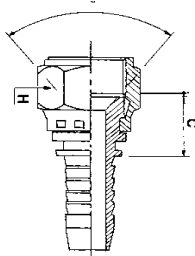

KOMATSU, KARCHER JAPANESE FITTINGS, HOSE JOINERS

Hose Joiners

Part No.	Size	Price
X04H/J	1/4"	
X05H/J	5/16"	
X06H/J	3/8"	
X08H/J	1/2"	
X10H/J	5/8"	
X12H/J	3/4"	
X16H/J	1"	
X20H/J	1 1/4"	
X24H/J	1 1/2"	

Staple-Lock Male Fittings

Part No.	Size	Price
NW06-04	1/4"	
NW10-04	1/4"	
NW10-06	3/8"	
NW13-08	1/2"	
NW20-12	3/4"	
NW25-16	1"	
NW32-20	1 1/4"	

Komatsu Female Hose Fittings

Part No	Thread	Hose	Price
24011-14-04	14 x 1.5	1/4"	
24011-18-06	18 x 1.5	3/8"	
24011-22-08	22 x 1.5	1/2"	
24011-24-10	24 x 1.5	5/8"	
24011-30-12	30 x 1.5	3/4"	
24011-33-16	33 x 1.5	1"	