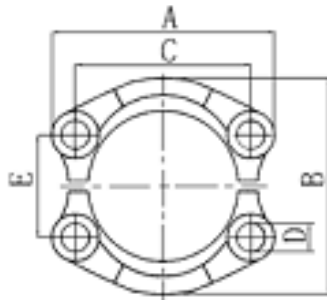

6000 Split Flange

Part No	Description	Price
SF6000-08	1/2" Split Flange	
SF6000-12	3/4" Split Flange	
SF6000-16	1" Split Flange	
SF6000-20	1 1/4" Split Flange	
SF6000-24	1 1/2" Split Flange	
SF6000-32	2" Split Flange