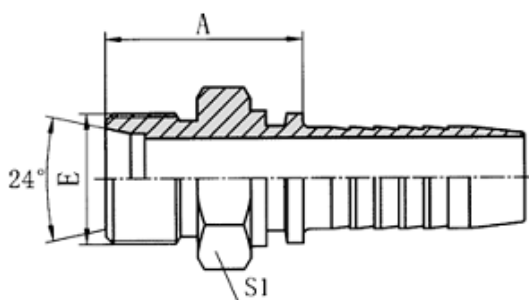

METRIC HOSE FITTINGS

Metric Swage Fittings - Heavy Series - Str Male

Part No	Thread	Pipe mm	Hose	Price
X16ME08-04	16 x 1.5	8S	1/4	
X18ME10-04	18 x 1.5	10S	1/4	
X20ME12-06	20 x 1.5	12S	3/8	
X22ME14-06	22 x 1.5	14S	3/8	
X24ME16-08	24 x 1.5	16S	1/2	
X30ME20-10	30 x 2	20S	5/8	
X30ME20-12	30 x 2	20S	3/4	
X36ME25-12	36 x 2	25S	3/4	
X36ME25-16	36 x 2	25S	1	
X42ME30-16	42 x 2	30S	1	
X52ME38-20	52 x 2	38S	1 1/4