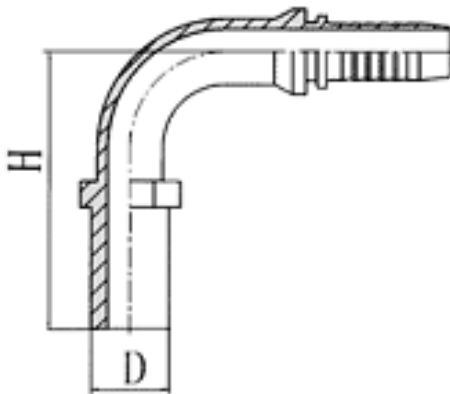

Stand Pipes - 90°

Part No	Tube OD	Hose	Price
X06MOSE90S04	6mm	1/4"	
X08MOSE90S04	8mm	1/4"	
X10MOSE90S04	10mm	1/4"	
X10MOSE90S06	10mm	3/8"	
X12MOSE90S04	12mm	1/4"	
X12MOSE90S06	12mm	3/8"	
X14MOSE90S06	14mm	3/8"	
X15MOSE90S08	15mm	1/2"	
X16MOSE90S08	16mm	1/2"	
X18MOSE90S08	18mm	1/2"	
X18MOSE90S10	18mm	5/8"	
X20MOSE90S10	20mm	5/8"	
X20MOSE90S12	20mm	3/4"	
X22MOSE90S12	22mm	3/4"	
X25MOSE90S12	25mm	3/4"	
X25MOSE90S16	25mm	1"