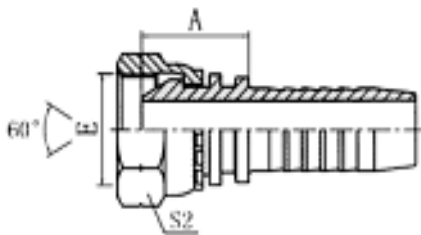

BSP & NPT HOSE ENDS

BSP Hose End - Straight Female

Part No	BSP	Hose	Price
X02BF04	1/8"	1/4"	
X04BF04	1/4"	1/4"	
X04BF06	1/4"	3/8"	
X06BF04	3/8"	1/4"	
X06BF06	3/8"	3/8"	
X06BF08	3/8"	1/2"	
X08BF06	1/2"	3/8"	
X08BF08	1/2"	1/2"	
X08BF10	1/2"	5/8"	
X08BF12	1/2"	3/4"	
X10BF08	5/8"	1/2"	
X10BF10	5/8"	5/8"	
X12BF08	3/4"	1/2"	
X12BF10	3/4"	5/8"	
X12BF12	3/4"	3/4"	
X12BF16	3/4"	1"	
X16BF12	1"	3/4"	
X16BF16	1"	1"	
X20BF20	1 1/4"	1 1/4"	
X24BF24	1 1/2"	1 1/2"	
X32BF32	2"	2"	

BSP Hose Ends- 45°

Part No	BSP	Hose	Price
X04B45S04	1/4"	1/4"	
X06B45S06	3/8"	3/8"	
X08B45S08	1/2"	1/2"	
X10B45S08	5/8"	1/2"	
X10B45S10	5/8"	5/8"	
X12B45S10	3/4"	5/8"	
X12B45S12	3/4"	3/4"	
X16B45S16	1"	1"	
X20B45S20	1 1/4"	1 1/4"	
X24B45S24	1 1/2"	1 1/2"	
X32B45S32	2"	2"	