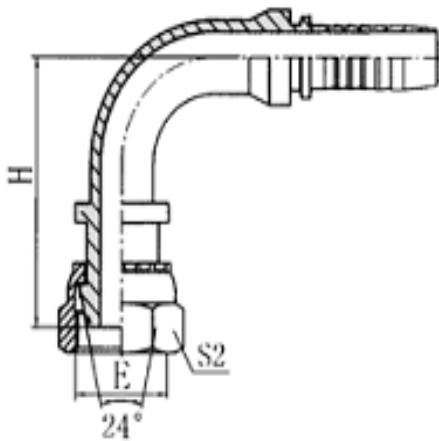

**Metric Swage Fittings - Light Series
- 90°**

Part No	Thread	Pipe mm	Hose	Price
X12MSF90S-0604	12 x 1.5	6L	1/4	
X14MSF90S-0804	14 x 1.5	8L	1/4	
X16MSF90S-1004	16 x 1.5	10L	1/4	
X16MSF90S-1005	16 x 1.5	10L	5/16	
X16MSF90S-1006	16 x 1.5	10L	3/8	
X18MSF90S-1206	18 x 1.5	12L	3/8	
X22MSF90S-1508	22 x 1.5	15L	1/2	
X26MSF90S-1808	26 x 1.5	18L	1/2	
X26MSF90S-1810	26 x 1.5	18L	5/8	
X30MSF90S-2212	30 x 2	22L	3/4	
X36MSF90S-2816	36 x 2	28L	1	
X45MSF90S-3520	45 x 2	35L	1 1/4	
X52MSF90S-4224	52 x 2	42L	1 1/2