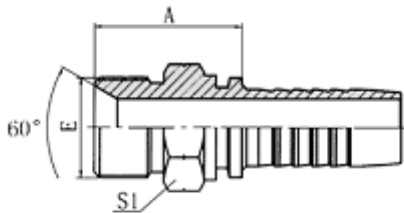

Part No	BSP	Hose	Price
X02BM04	1/8"	1/4"	
X02BMT04	1/8"	1/4"	
X04BM04	1/4"	1/4"	
X06BM04	3/8"	1/4"	
X06BM06	3/8"	3/8"	
X08BM06	1/2"	3/8"	
X08BM08	1/2"	1/2"	
X10BM08	5/8"	1/2"	
X10BM10	5/8"	5/8"	
X12BM12	3/4"	3/4"	
X16BM16	1"	1"	
X20BM20	1 1/4"	1 1/4"	
X24BM24	1 1/2"	1 1/2"	
X32BM32	2"	2"