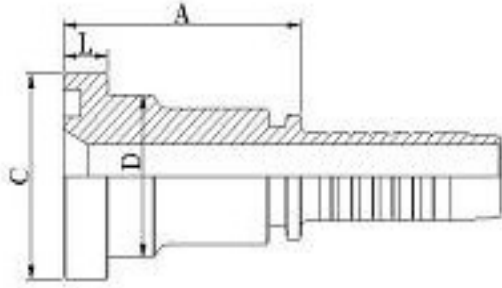

SOLID ONE PIECE FLANGE - 9000

**Solid One Piece Flange - Straight
- 9000 Psi**

Part No	Flange	FI OD	Hose	Price
S12SFH-9-12	3/4"	38.10 mm	3/4"	
S16SFH-9-12	1"	44.50 mm	3/4"	
S16SFH-9-16	1"	44.50 mm	1"	
S20SFH-9-16	1 1/4"	50.80 mm	1"	
S20SFH-9-20	1 1/4"	50.80 mm	1 1/4"	
S24SFH-9-20	1 1/2"	60.30 mm	1 1/4"	
S24SFH-9-24	1 1/2"	63.50mm	1 1/2"