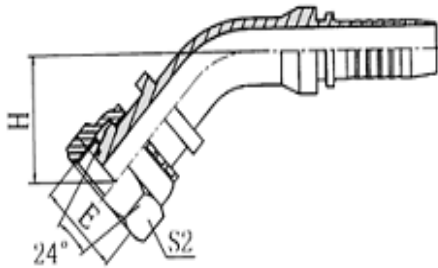

METRIC HOSE FITTINGS

**Metric Swage Fittings - Heavy Series
- 45°**

Part No	Thread	Pipe mm	Hose	Price
X16MSF45S-0804	16 x 1.5	8S	1/4	
X18MSF45S-1004	18 x 1.5	10S	1/4	
X20MSF45S-1206	20 x 1.5	12S	3/8	
X22MSF45S-1406	22 x 1.5	14S	3/8	
X24MSF45S-1608	24 x 1.5	16S	1/2	
X30MSF45S-2010	30 x 2.0	20S	5/8	
X30MSF45S-2012	30 x 2.0	20S	3/4	
X36MSF45S-2512	36 x 2.0	25S	3/4	
X36MSF45S-2516	36 x 2.0	25S	1	
X42MSF45S-3016	42 x 2.0	30S	1	
X52MSF45S-3820	52 x 2.0	38S	1 1/4