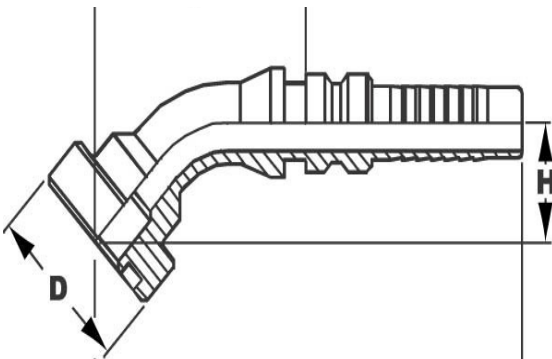

**Solid One Piece Flange - 45°
- 9000 Psi**

Part No	Flange	FI OD	Hose	Price
S12SFH45S-9-12	3/4"	38.10 mm	3/4"	
S16SFH45S-9-12	1"	44.50 mm	3/4"	
S16SFH45S-9-16	1"	44.50 mm	1"	
S20SFH45S-9-16	1 1/4"	50.80 mm	1"	
S20SFH45S-9-20	1 1/4"	50.80 mm	1 1/4"	
S24SFH45S-9-20	1 1/2"	60.30 mm	1 1/4"	
S24SFH45S-9-24	1 1/2"	63.50mm	1 1/2"