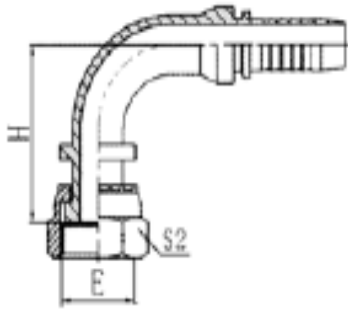

ORFS HOSE ENDS

ORFS Hose Fittings - 90°

Part No	Thread	Hose	Price
X04LORF90S04	9/16" -18	1/4"	
X06LORF90S04	11/16"-16	1/4"	
X06LORF90S06	11/16" -16	3/8"	
X08LORF90S06	13/16" -16	3/8"	
X08LORF90S08	13/16" -16	1/2"	
X10LORF90S10	1" -14	5/8"	
X12LORF90S08	1 3/16" -12	1/2"	
X12LORF90S12	1 3/16" -12	3/4"	
X16LORF90S16	1 7/16" -12	1"	
X20LORF90S20	1 11/16" -12	1 1/4"	
X24LORF90S24	2 11/16" -12	1 1/4"