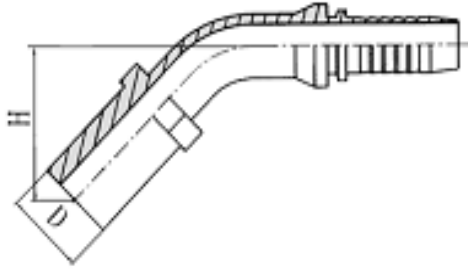

STAND PIPE FITTINGS

Stand Pipes - 45°

Part No	Tube OD	Hose	Price
X06MOSE45S04	6mm	1/4"	
X08MOSE45S04	8mm	1/4"	
X10MOSE45S04	10mm	1/4"	
X10MOSE45S06	10mm	3/8"	
X12MOSE45S04	12mm	1/4"	
X12MOSE45S06	12mm	3/8"	
X15MOSE45S06	15mm	3/8"	
X15MOSE45S08	15mm	1/2"	
X16MOSE45S08	16mm	1/2"	
X18MOSE45S10	18mm	5/8"	
X20MOSE45S10	20mm	5/8"	
X22MOSE45S12	22mm	3/4"	
X25MOSE45S12	25mm	3/4"	
X25MOSE45S16	25mm	1"