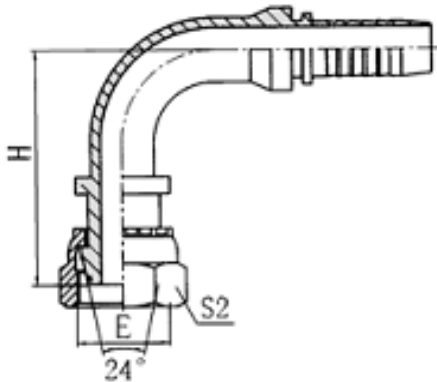

**Metric Swage Fittings - Heavy Series
- 90°**

Part No	Thread	Pipe mm	Hose	Price
X16MSF90S-0804	16 x 1.5	8S	1/4	
X18MSF90S-1004	18 x 1.5	10S	1/4	
X20MSF90S-1206	20 x 1.5	12S	3/8	
X22MSF90S-1406	22 x 1.5	14S	3/8	
X24MSF90S-1608	24 x 1.5	16S	1/2	
X30MSF90S-2010	30 x 2.0	20S	5/8	
X30MSF90S-2012	30 x 2.0	20S	3/4	
X36MSF90S-2512	36 x 2.0	25S	3/4	
X36MSF90S-2516	36 x 2.0	25S	1	
X42MSF90S-3016	42 x 2.0	30S	1	
X52MSF90S-3820	52 x 2.0	38S	1 1/4