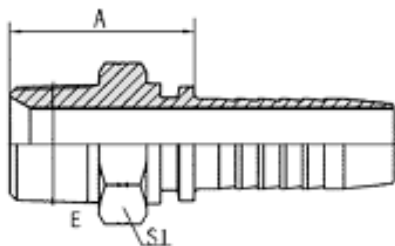

BSP Hose Ends - Male

Part No	BSP	Hose	Price
X02BM04	1/8"	1/4"	
X02BMT04	1/8"	1/4"	
X04BM04	1/4"	1/4"	
X06BM04	3/8"	1/4"	
X06BM06	3/8"	3/8"	
X08BM06	1/2"	3/8"	
X08BM08	1/2"	1/2"	
X10BM08	5/8"	1/2"	
X10BM10	5/8"	5/8"	
X12BM12	3/4"	3/4"	
X16BM16	1"	1"	
X20BM20	1 1/4"	1 1/4"	
X24BM24	1 1/2"	1 1/2"	
X32BM32	2"	2"	

BSP & NPT HOSE ENDS

BSP Flat-Faced Fittings

Part No	BSP	Hose	Price
X06FF06	3/8"	3/8"	
X08FF06	1/2"	3/8"	
X08FF08	1/2"	1/2"	
X12FF08	3/4"	1/2"	
X12FF10	3/4"	5/8"	
X12FF12	3/4"	3/4"	
X16FF16	1"	1"	

BSP Compact Elbow

Part No	BSP	Hose	Price
X06B9006K	3/8"	3/8"	
X08B9008K	1/2"	1/2"	

Npt Male

Part No	Npt	Hose	Price
X02NM04	1/8"	1/4"	
X02NM03	1/8"	3/16"	
X04NM04	1/4"	1/4"	
X04NM06	1/4"	3/8"	
X06NM04	3/8"	1/4"	
X06NM06	3/8"	3/8"	
X06NM08	3/8"	1/2"	
X08NM06	1/2"	3/8"	
X08NM08	1/2"	1/2"	
X08NM12	1/2"	3/4"	
X12NM08	3/4"	1/2"	
X12NM10	3/4"	5/8"	
X12NM12	3/4"	3/4"	
X12NM16	3/4"	1"	
X16NM12	1"	3/4"	
X16NM16	1"	1"	
X20NM20	1 1/4"	1 1/4"	
X24NM24	1 1/2"	1 1/2"	
X32NM32	2"	2"	