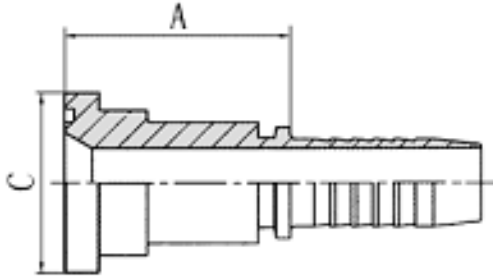

SOLID ONE PIECE FLANGE - 6000

**Solid One Piece Flange - Straight
- 6000 Psi**

Part No	Flange	FI OD	Hose	Price
S12SFH-6-08	3/4"	41.30 mm	1/2"	
S12SFH-6-12	3/4"	41.30 mm	3/4"	
S12SFH-6-16	3/4"	41.30 mm	1"	
S16SFH-6-12	1"	47.60 mm	3/4"	
S16SFH-6-16	1"	47.60 mm	1"	
S16SFH-6-20	1"	47.60 mm	1 1/4"	
S20SFH-6-16	1 1/4"	54.00 mm	1"	
S20SFH-6-20	1 1/4"	54.00 mm	1 1/4"	
S24SFH-6-20	1 1/2"	63.50 mm	1 1/4"	
S24SFH-6-24	1 1/2"	63.50 mm	1 1/2"	
S32SFH-6-24	2"	79.40 mm	1 1/2"	
S32SFH-6-32	2"	79.40 mm	2"