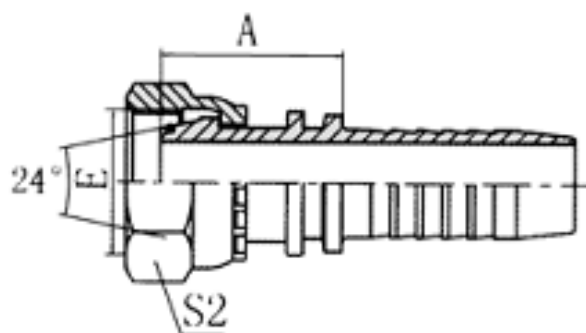

**Metric Swage Fittings - Light Series
- Str Female**

Part No	Thread	Pipe mm	Hose	Price
X12MSF06-04	12 x 1.5	6L	1/4	
X14MSF06-04	14 x 1.5	6L	1/4	
X14MSF08-04	14 x 1.5	8L	1/4	
X16MSF10-04	16 x 1.5	10L	1/4	
X16MSF10-05	16 x 1.5	10L	5/16	
X16MSF10-06	16 x 1.5	10L	3/8	
X18MSF12-05	18 x 1.5	12L	5/16	
X18MSF12-06	18 x 1.5	12L	3/8	
X22MSF15-06	22 x 1.5	15L	3/8	
X22MSF15-08	22 x 1.5	15L	1/2	
X26MSF18-08	26 x 1.5	18L	1/2	
X26MSF18-10	26 x 1.5	18L	5/8	
X30MSF22-12	30 x 2	22L	3/4	
X36MSF28-16	36 x 2	28L	1	
X45MSF35-20	45 x 2	35L	1 1/4	
X52MSF42-24	52 x 2	42L	1 1/2