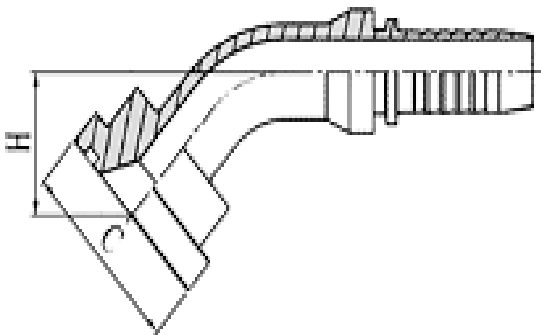

**Solid One Piece Flange - 45°
- 6000 Psi**

Part No	Flange	FI OD	Hose	Price
S12SFH45S-6-08	3/4"	41.30 mm	1/2"	
S12SFH45S-6-12	3/4"	41.30 mm	3/4"	
S12SFH45S-6-16	3/4"	41.30 mm	1"	
S16SFH45S-6-12	1"	47.60 mm	3/4"	
S16SFH45S-6-16	1"	47.60 mm	1"	
S16SFH45S-6-20	1"	47.60 mm	1 1/4"	
S20SFH45S-6-16	1 1/4"	54.00 mm	1"	
S20SFH45S-6-20	1 1/4"	54.00 mm	1 1/4"	
S24SFH45S-6-20	1 1/2"	63.50 mm	1 1/4"	
S24SFH45S-6-24	1 1/2"	63.50 mm	1 1/2"	
S32SFH45S-6-24	2"	79.40 mm	1 1/2"	
S32SFH45S-6-32	2"	79.40 mm	2"