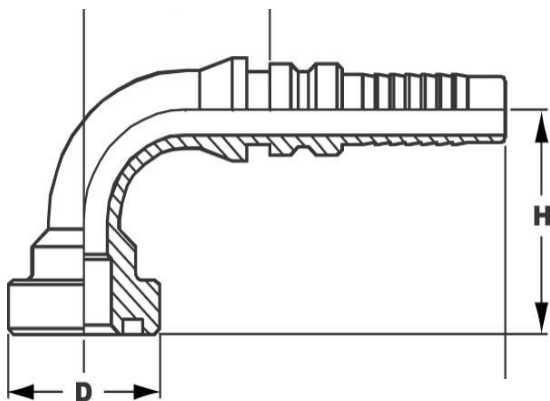

**Solid One Piece Flange - 90°
- 9000 Psi**

Part No	Flange	FI OD	Hose	Price
S12SFH90S-9-12	3/4"	38.10 mm	3/4"	
S16SFH90S-9-12	1"	44.50 mm	3/4"	
S16SFH90S-9-16	1"	44.50 mm	1"	
S20SFH90S-9-16	1 1/4"	50.80 mm	1"	
S20SFH90S-9-20	1 1/4"	50.80 mm	1 1/4"	
S24SFH90S-9-20	1 1/2"	60.30 mm	1 1/4"	
S24SFH90S-9-24	1 1/2"	63.50mm	1 1/2"