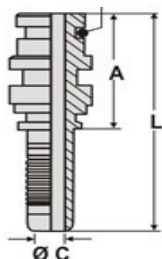

Part No.	Size	Price
NW06-04	1/4"	
NW10-04	1/4"	
NW10-06	3/8"	
NW13-08	1/2"	
NW20-12	3/4"	
NW25-16	1"	
NW32-20	1 1/4"	

Komatsu Female Hose Fittings

Part No	Thread	Hose	Price
24011-14-04	14 x 1.5	1/4"	
24011-18-06	18 x 1.5	3/8"	
24011-22-08	22 x 1.5	1/2"	
24011-24-10	24 x 1.5	5/8"	
24011-30-12	30 x 1.5	3/4"	
24011-33-16	33 x 1.5	1"	