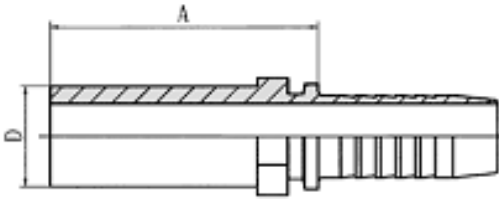

STAND PIPE FITTINGS

Stand Pipes - Straight

Part No	Tube OD	Hose	Price
X06MOSE04	6mm	1/4"	
X08MOSE04	8mm	1/4"	
X08MOSE06	8mm	3/8"	
X10MOSE04	10mm	1/4"	
X10MOSE06	10mm	3/8"	
X12MOSE04	12mm	1/4"	
X12MOSE06	12mm	3/8"	
X12MOSE08	12mm	1/2"	
X14MOSE06	14mm	3/8"	
X14MOSE08	14mm	1/2"	
X15MOSE06	15mm	3/8"	
X15MOSE08	15mm	1/2"	
X16MOSE08	16mm	1/2"	
X18MOSE08	18mm	1/2"	
X18MOSE10	18mm	5/8"	
X18MOSE12	18mm	3/4"	
X20MOSE10	20mm	5/8"	
X20MOSE12	20mm	3/4"	
X22MOSE12	22mm	3/4"	
X22MOSE16	22mm	1"	
X25MOSE12	25mm	3/4"	
X25MOSE16	25mm	1"	
X28MOSE16	28mm	1"	
X30MOSE16	30mm	1"	
X30MOSE20	30mm	1 1/4"