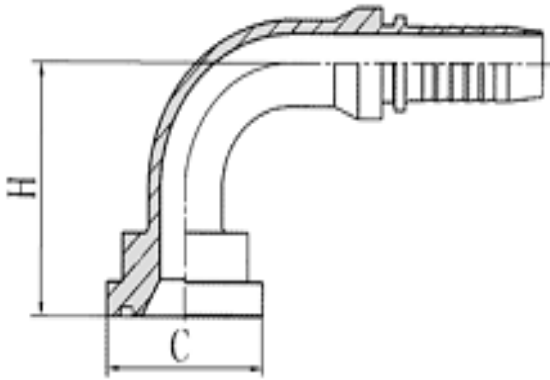

SOLID ONE PIECE FLANGE - 3000

**Solid One Piece Flange - 90°
- 3000 psi**

Part No	Flange	FI OD	Hose	Price
S08SFH90S-3-08	1/2"	30.20 mm	1/2"	
S12SFH90S-3-08	3/4"	38.10 mm	1/2"	
S12SFH90S-3-12	3/4"	38.10 mm	3/4"	
S12SFH90S-3-16	3/4"	38.10 mm	1"	
S16SFH90S-3-12	1"	44.50 mm	3/4"	
S16SFH90S-3-16	1"	44.50 mm	1"	
S16SFH90S-3-20	1"	44.50 mm	1 1/4"	
S20SFH90S-3-16	1 1/4"	50.80 mm	1"	
S20SFH90S-3-20	1 1/4"	50.80 mm	1 1/4"	
S24SFH90S-3-20	1 1/2"	60.30 mm	1 1/4"	
S24SFH90S-3-24	1 1/2"	60.30 mm	1 1/2"	
S32SFH90S-3-24	2"	71.4 mm	1 1/2"	
S32SFH90S-3-32	2"	71.4 mm	2"