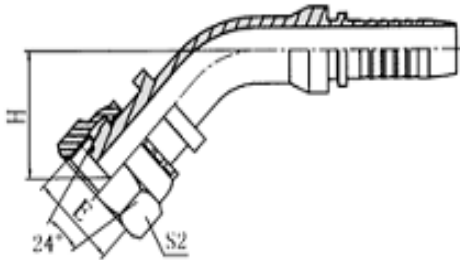

METRIC HOSE FITTINGS

**Metric Swage Fittings - Light Series
- 45°**

Part No	Thread	Pipe mm	Hose	Price
X12MSF45S-0604	12 x 1.5	6L	1/4	
X14MSF45S-0804	14 x 1.5	8L	1/4	
X16MSF45S-1004	16 x 1.5	10L	1/4	
X16MSF45S-1006	16 x 1.5	10L	3/8	
X18MSF45S-1206	18 x 1.5	12L	3/8	
X22MSF45S-1508	22 x 1.5	15L	1/2	
X26MSF45S-1808	26 x 1.5	18L	1/2	
X26MSF45S-1810	26 x 1.5	18L	5/8	
X30MSF45S-2212	30 x 2	22L	3/4	
X36MSF45S-2816	36 x 2	28L	1	
X45MSF45S-3520	45 x 2	35L	1 1/4	
X52MSF45S-4224	52 x 2	42L	1 1/2