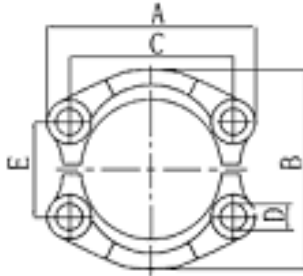

SPLIT FLANGES

3000 Split Flange

Part No	Description	Price
SF3000-08	1/2" Split Flange	
SF3000-12	3/4" Split Flange	
SF3000-16	1" Split Flange	
SF3000-20	1 1/4" Split Flange	
SF3000-24	1 1/2" Split Flange	
SF3000-32	2" Split Flange