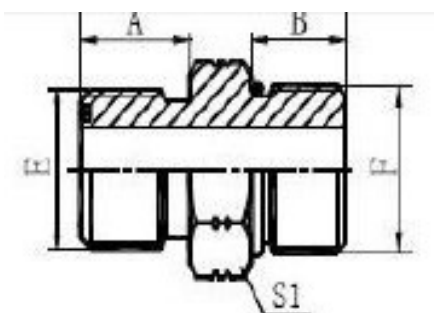

Orfs Male x Sae

Part No	Size	Price
FF6400-04-04	9/16"-7/16"	
FF6400-04-05	9/16"-1/2"	
FF6400-04-06	9/16"-9/16"	
FF6400-04-08	9/16"-3/4"	
FF6400-06-04	1 1/16"-1/2"	
FF6400-06-06	1 1/16"-9/16"	
FF6400-06-08	1 1/16"-3/4"	
FF6400-06-10	1 1/16"-7/8"	
FF6400-08-06	1 3/16"-9/16"	
FF6400-08-08	1 3/16"-3/4"	
FF6400-08-10	1 3/16"-7/8"	
FF6400-08-12	1 3/16"-1 1/16"	
FF6400-10-08	1"-3/4"	
FF6400-10-10	1"-7/8"	
FF6400-10-12	1"-1 1/16"	
FF6400-12-08	1 3/16"-3/4"	
FF6400-12-10	1 3/16"-7/8"	
FF6400-12-12	1 3/16"-1 1/16"	
FF6400-12-16	1 3/16"-1 5/16"	
FF6400-16-12	1 7/16"-1 1/16"	
FF6400-16-16	1 7/16"-1 5/16"	
FF6400-16-20	1 7/16"--1 5/8"	
FF6400-20-20	1 11/16"-1 5/8"