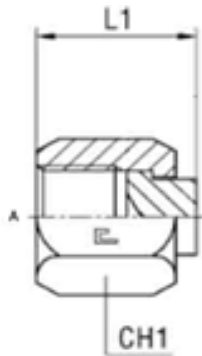

Orfs Female Caps

Part No	Size	Price
FF304C-04	9/16"	
FF304C-06	11/16"	
FF304C-08	13/16"	
FF304C-10	1"	
FF304C-12	1 3/16"	
FF304C-16	1 7/16"