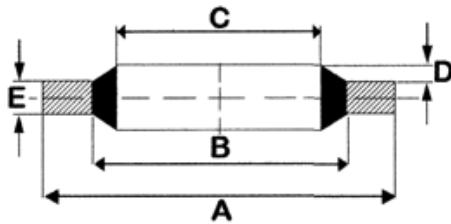

Dowty Washers - Metric

Part No	Thread	Price
DW-06M	6mm	
DW-08M	8mm	
DW-10M	10mm	
DW-12M	12mm	
DW-14M	14mm	
DW-16M	16mm	
DW-18M	18mm	
DW-20M	20mm	
DW-22M	22mm	
DW-24M	24mm	
DW-26M	26mm	
DW-30M	30mm	
DW-36M	36mm