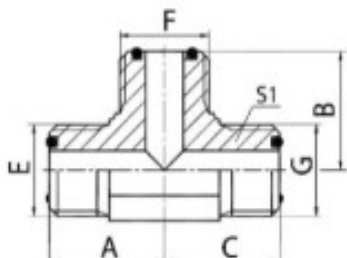

ORFS TEE, BULKHEAD

Orfs Male Tee

Part No	Size	Price
FF6602-04-04-04	9/16"	
FF6602-06-06-06	11/16"	
FF6602-08-08-08	13/16"	
FF6602-10-10-10	1"	
FF6602-12-12-12	1 3/16"	
FF6602-16-16-16	1 7/16"	
FF6602-20-20-20	1 11/16"	
FF6602-24-24-24	2"