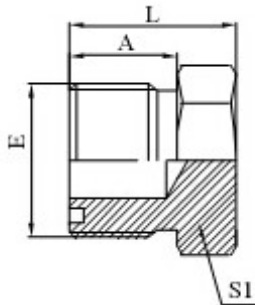

ORFS PLUGS

Orfs Plugs

Part No	Size	Price
FF2408-04	9/16"	
FF2408-06	11/16"	
FF2408-08	13/16"	
FF2408-10	1"	
FF2408-12	1 3/16"	
FF2408-16	1 7/16"	
FF2408-20	1 11/16"	
FF2408-24	2"