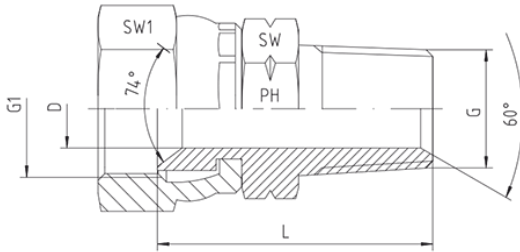

JIC FEMALE X NPT MALE ADAPTORS

Jic Female x Npt Male - Str Swivel

Part No	Jic	Price
6505-04-04	7/16"-1/4"	
6505-04-06	7/16"-3/8"	
6505-06-04	9/16"-1/4"	
6505-08-06	3/4"-3/8"	
6505-10-08	7/8"-1/2"	
6505-12-10	1 1/16"-5/8"	
6505-12-12	1 1/16"-3/4"	
6505-16-12	1 5/16"-3/4"