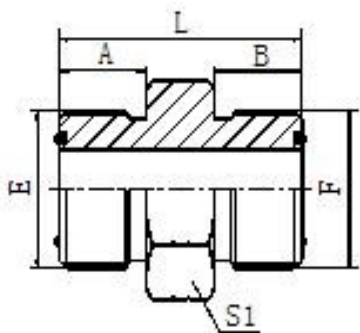

ORFS ADAPTERS

Orfs Male - Straight

Part No	Size	Price
FF2403-04-04	9/16"	
FF2403-06-04	1 1/16"-9/16"	
FF2403-06-06	1 1/16"	
FF2403-08-08	1 3/16"	
FF2403-10-08	1 3/16"-1"	
FF2403-08-12	1 3/16"-1 3/16"	
FF2403-10-10	1"	
FF2403-12-10	1"-1 3/16"	
FF2403-12-12	1 3/16"	
FF2403-16-16	1 7/16"	
FF2403-20-20	1 11/16"