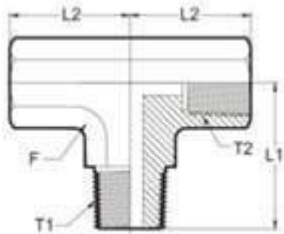

SOCKETS

Npt Socket - Straight

Part No	Npt	Npt	Price
5000-02-02	1/8"	1/8"	
5000-04-02	1/4"	1/8"	
5000-04-04	1/4"	1/4"	
5000-06-04	3/8"	1/4"	
5000-06-06	3/8"	3/8"	
5000-08-04	1/2"	1/4"	
5000-08-06	1/2"	3/8"	
5000-08-08	1/2"	1/2"	
5000-12-08	3/4"	1/2"	
5000-12-12	3/4"	3/4"	
5000-16-08	1"	1/2"	
5000-16-12	1"	3/4"	
5000-16-16	1"	1"	
5000-20-20	1 1/4"	1 1/4"	
5000-24-24	1 1/2"	1 1/2"	
5000-32-32	2"	2"	

SOCKETS

Npt Socket - Tees

Part No	Npt	Npt	Price
5605-02-02-02	1/8"	1/8"	
5605-04-04-04	1/4"	1/4"	
5605-06-06-06	3/8"	3/8"	
5605-08-08-08	1/2"	1/2"	
5605-12-12-12	3/4"	3/4"	
5605-16-16-16	1"	1"	
5605-20-20-20	1 1/4"	1 1/4"	
5605-24-24-24	1 1/2"	1 1/2"	
5605-32-32-32	2"	2"	

Npt Socket - Female Cross

Part No	Npt	Npt	Price
5652-02	1/8"	1/8"	
5652-04	1/4"	1/4"	
5652-06	3/8"	3/8"	
5652-08	1/2"	1/2"	
5652-12	3/4"	3/4"	
5652-16	1"	1"	

Npt Street - Tee

Part No	Npt	Npt	Price
5602-02-02-02	1/8"	1/8"	
5602-04-04-04	1/4"	1/4"	
5602-06-06-06	3/8"	3/8"	
5602-08-08-08	1/2"	1/2"	
5602-12-12-12	3/4"	3/4"	
5602-16-16-16	1"	1"	
5602-20-20-20	1 1/4"	1 1/4"	
5602-24-24-24	1 1/2"	1 1/2"	

NPT FEMALE FIXED ADAPTORS

Npt Branch - Tee

Part No	Npt	Npt	Price
5604-02-02-02	1/8"	1/8"	
5604-04-04-04	1/4"	1/4"	
5604-06-06-06	3/8"	3/8"	
5604-08-08-08	1/2"	1/2"	
5604-12-12-12	3/4"	3/4"	
5604-16-16-16	1"	1"	
5604-20-20-20	1 1/4"	1 1/4"	