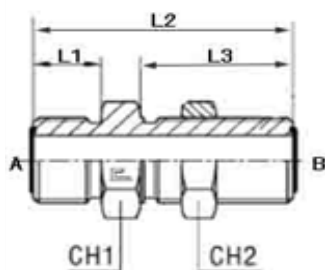

Orfs Male Bulkhead

Part No	Size	Price
FF2700-04-04	9/16"	
FF2700-06-06	11/16"	
FF2700-08-08	13/16"	
FF2700-10-10	1"	
FF2700-12-12	1 3/16"	
FF2700-16-16	1 7/16"