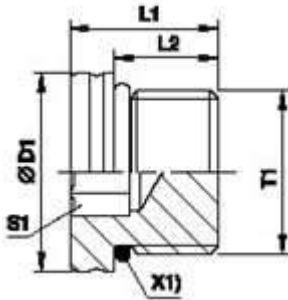

STEEL FITTINGS

Blanking Plugs

Part No	Description	Price
BUZ 06L/S	06 mm	
BUZ 08L/S	08 mm	
BUZ 10L/S	10 mm	
BUZ 12L/S	12 mm	
BUZ 15L	15 mm	
BUZ 18L	18 mm	
BUZ 22L	22 mm	
BUZ 28L	28 mm	
BUZ 35L	35 mm	
BUZ 42L	42 mm	
BUZ 14S	14 mm	
BUZ 16S	16 mm	
BUZ 20S	20 mm	
BUZ 25S	25 mm	
BUZ 30S	30 mm	
BUZ 38S	38 mm