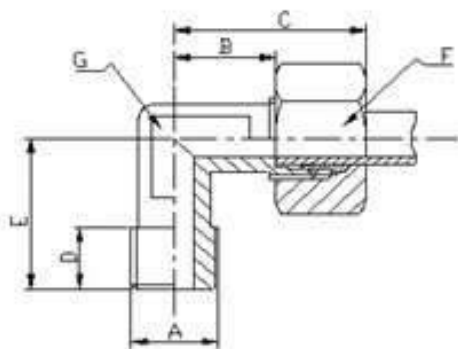

STEEL FITTINGS

Male Stud Elbows

Part No	Description	Price
WE 04LLR	04 mm x 1/8"	
WE 06LLR	06 mm x 1/8"	
WE 08LLR	08 mm x 1/8"	
WE 06LR1/8	06 mm x 1/8"	
WE 08LR1/4	08 mm x 1/4"	
WE 10LR	10 mm x 1/4"	
WE 12LR3/8	12 mm x 3/8"	
WE 15LR	15 mm x 1/2"	
WE 18LR	18 mm x 1/2"	
WE 22LR	22 mm x 3/4"	
WE 28LR	28 mm x 1"	
WE 35LR	35 mm x 1 1/4"	
WE 42LR	42 mm x 1 1/2"	
WE 06SR	06 mm x 1/4"	
WE 08SR	08 mm x 1/4"	
WE 10SR	10 mm x 3/8"	
WE 12SR	12 mm x 3/8"	
WE 14SR	14 mm x 1/2"	
WE 16SR	16 mm x 1/2"	
WE 20SR	20 mm x 3/4"	
WE 25SR	25 mm x 1"	
WE 30SR	30 mm x 1 1/4"	
WE 38SR	38 mm x 1 1/2"