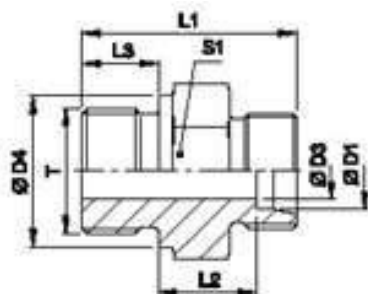

Male Stud Couplings Bsp

Part No	Description	Price
GE06LR-ED	06mmx1/8"	
GE08LR-ED	08mmx1/4"	
GE10LR-ED	10mmx1/4"	
GE12LR-ED	12mmx3/8"	
GE15LR-ED	15mmx1/2"	
GE18LR-ED	18mmx1/2"	
GE22LR-ED	22mmx3/4"	
GE28LR-ED	28mmx1"	
GE35LR-ED	35mmx1 1/4"	
GE42LR-ED	42mmx1 1/2"	
GE06SR-ED	06mmx1/4"	
GE08SR-ED	08mmx1/4"	
GE10SR-ED	10mmx3/8"	
GE12SR-ED	12mmx3/8"	
GE14SR-ED	14mmx1/2"	
GE16SR-ED	16mmx1/2"	
GE20SR-ED	20mmx3/4"	
GE25SR-ED	25mmx1"	
GE30SR-ED	30mmx1 1/4"	
GE38SR-ED	38mmx1 1/2"