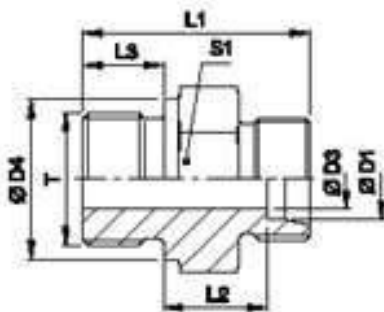

Male Stud Couplings Npt L Series

Part No	Description	Price
GE04LL	04mmx1/8" NPT	
GE06LL	06mmx1/8" NPT	
GE08LL	08mmx1/8" NPT	
GE06L	06mmx1/8" NPT	
GE06L1/4	06mmx1/4" NPT	
GE08L1/8	08mmx1/8" NPT	
GE08L	08mmx1/4" NPT	
GE10L	10mmx1/4" NPT	
GE10L3/8	10mmx3/8" NPT	
GE10L1/2	10mmx1/2" NPT	
GE12L1/4	12mmx1/4" NPT	
GE12L	12mmx3/8" NPT	
GE12L1/2	12mmx1/2" NPT	
GE15L3/8	15mmx3/8" NPT	
GE15L	15mmx1/2" NPT	
GE18L	18mmx1/2" NPT	
GE22L1/2	22mmx1/2" NPT	
GE22L	22mmx3/4" NPT	
GE28L	28mmx1" NPT	
GE35L	35mmx1 1/4"NPT	
GE42L	42mmx1 1/2"NPT