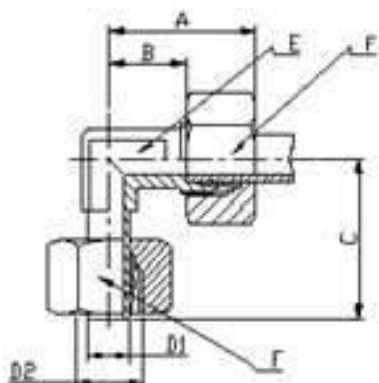

Standpipe Elbows

Part No	Description	Price
EVW 06L	06 mm	R40.69
EVW 08L	08 mm	
EVW 10L	10 mm	
EVW 12L	12 mm	
EVW 15L	15 mm	
EVW 18L	18 mm	
EVW 22L	22 mm	
EVW 28L	28 mm	
EVW 35L	35 mm	
EVW 42L	42 mm	
EVW 06S	06 mm	
EVW 08S	08 mm	
EVW 10S	10 mm	
EVW 12S	12 mm	
EVW 14S	14 mm	
EVW 16S	16 mm	
EVW 20S	20 mm	
EVW 25S	25 mm	
EVW 30S	30 mm	
EVW 38S	38 mm