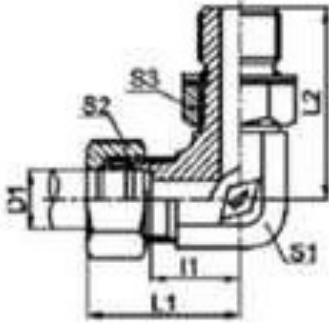

STEEL FITTINGS

Bulkhead Elbow Couplings

Part No	Description	Price
WSV 06L	06 mm	
WSV 08L	08 mm	
WSV 10L	10 mm	
WSV 12L	12 mm	
WSV 15L	15 mm	
WSV 18L	18 mm	
WSV 22L	22 mm	
WSV 28L	28 mm	
WSV 35L	35 mm	
WSV 42L	42 mm	
WSV 06S	06 mm	
WSV 08S	08 mm	
WSV 10S	10 mm	
WSV 12S	12 mm	
WSV 14S	14 mm	
WSV 16S	16 mm	
WSV 20S	20 mm	
WSV 25S	25 mm	
WSV 30S	30 mm	
WSV 38S	38 mm