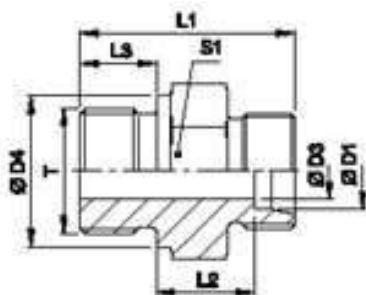

STEEL FITTINGS

Male Stud Couplings Bsp S Series

Part No	Description	Price
GE06SR	06 mm x 1/4"	
GE08SR	08 mm x 1/4"	
GE10SR1/4	10 mm x 1/4"	
GE10SR	10 mm x 3/8"	
GE10SR1/2	10 mm x 1/2"	
GE12SR1/4	12 mm x 1/4"	
GE12SR	12 mm x 3/8"	
GE12SR1/2	12 mm x 1/2"	
GE14SR	14 mm x 1/2"	
GE16SR3/8	16 mm x 3/8"	
GE16SR	16 mm x 1/2"	
GE16SR3/4	16 mm x 3/4"	
GE20SR1/2	20 mm x 1/2"	
GE20SR	20 mm x 3/4"	
GE20SR 1	20 mm x 1"	
GE25SR3/4	25 mm x 3/4"	
GE25SR	25 mm x 1"	
GE30SR	30 mm x 1 1/4"	
GE38SR11/4	38 mm x 1 1/4"	
GE38SR	38 mm x 1 1/2"