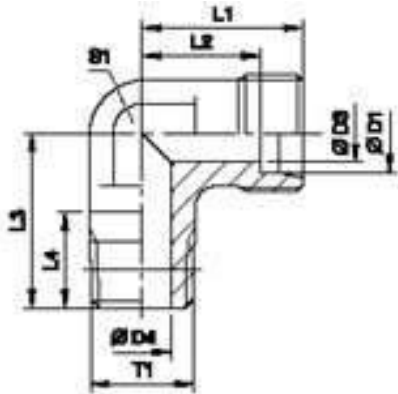

STEEL FITTINGS

Male Stud Elbows Npt

Part No	Description	Price
WE 04LL	04 mm x 1/8"	
WE 06LL	06 mm x 1/8"	
WE 08LL	08 mm x 1/8"	
WE 06L	06 mm x 1/8"	
WE 06L1/4	06 mm x 1/4"	
WE 08L	08 mm x 1/4"	
WE 10L	10 mm x 1/4"	
WE 12L1/4	12 mm x 1/4"	
WE 12L	12 mm x 3/8"	
WE 12L1/2	12 mm x 1/2"	
WE 15L	15 mm x 1/2"	
WE 18L	18 mm x 1/2"	
WE 22L	22 mm x 3/4"	
WE 28L	28 mm x 1"	
WE 35L	35 mm x 1 1/4"	
WE 42L	42 mm x 1 1/2"	
WE 06S	6mm x 1/4"	
WE 08S	8mm x 1/4"	
WE 10S	10mm x 3/8"	
WE 12S	12mm x 3/8"	
WE 14S	14mm x 1/2"	
WE 16S	16mm x 1/2"	
WE 20S	20mm x 3/4"	
WE 25S	25mm x 1"	
WE 30S	30mm x 1 1/4"	
WE 38S	38mm x 1 1/2"