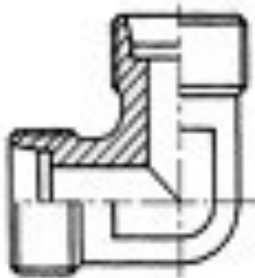

Elbow Connectors

Part No	Description	Price
W 04LL	04mm	
W 06LL	06mm	
W 08LL	08mm	
W 06L	06mm	
W 08L	08mm	
W 10L	10mm	
W 12L	12mm	
W 15L	15mm	
W 18L	18mm	
W 22L	22mm	
W 28L	28mm	
W 35L	35mm	
W 42L	42mm	
W 06S	06mm	
W 08S	08mm	
W 10S	10mm	
W 12S	12mm	
W 14S	14mm	
W 16S	16mm	
W 20S	20mm	
W 25S	25mm	
W 30S	30mm	
W 38S	38mm