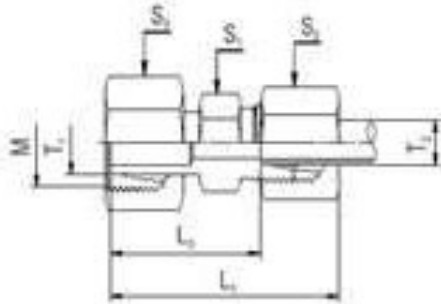

STEEL FITTINGS

Standpipe Reducer L Series

Part No	Description	Price
KOR 08/06S	08 - 06mm	
KOR 10/06S	10 - 06mm	
KOR 10/08S	10 - 08mm	
KOR 12/06S	12 - 06mm	
KOR 12/08S	12 - 08mm	
KOR 12/10S	12 - 10mm	
KOR 14/06S	14 - 06mm	
KOR 14/08S	14 - 08mm	
KOR 14/10S	14 - 10mm	
KOR 14/12S	14 - 12mm	
KOR 16/06S	16 - 06mm	
KOR 16/08S	16 - 08mm	
KOR 16/10S	16 - 10mm	
KOR 16/12S	16 - 12mm	
KOR 16/14S	16 - 14mm	
KOR 20/06S	20 - 06mm	
KOR 20/08S	20 - 08mm	
KOR 20/10S	20 - 10mm	
KOR 20/12S	20 - 12mm	
KOR 20/14S	20 - 14mm	
KOR 20/16S	20 - 16mm	
KOR 25/06S	25 - 06mm	
KOR 25/08S	25 - 08mm	
KOR 25/10S	25 - 10mm	
KOR 25/12S	25 - 12mm	
KOR 25/14S	25 - 14mm	
KOR 25/16S	25 - 16mm	
KOR 25/20S	25 - 20mm	
KOR 30/06S	30 - 06mm	
KOR 30/08S	30 - 08mm	
KOR 30/10S	30 - 10mm	
KOR 30/12S	30 - 12mm	
KOR 30/16S	30 - 16mm	
KOR 30/20S	30 - 20mm	
KOR 30/25S	30 - 25mm	
KOR 38/06S	38 - 06mm	
KOR 38/08S	38 - 08mm	
KOR 38/10S	38 - 10mm	
KOR 38/14S	38 - 14mm	
KOR 38/16S	38 - 16mm	
KOR 38/20S	38 - 20mm	
KOR 38/25S	38 - 25mm	
KOR 38/30S	38 - 30mm