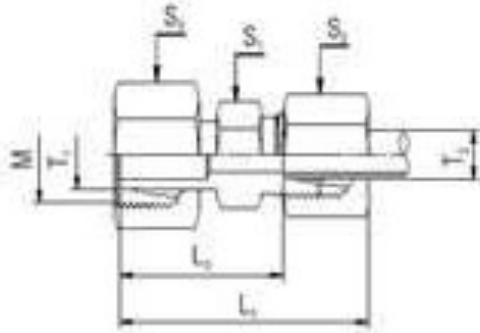

STEEL FITTINGS

Straight Reducing Couplers S Series

Part No	Description	Price
GR 08/06S	08/06 mm	
GR 10/06S	10/06 mm	
GR 10/08S	10/08 mm	
GR 12/06S	12/06 mm	
GR 12/08S	12/08 mm	
GR 12/10S	12/10 mm	
GR 14/10S	14/10 mm	
GR 14/12S	14/12 mm	
GR 16/10S	16/10 mm	
GR 16/12S	16/12 mm	
GR 16/14S	16/14 mm	
GR 20/10S	20/10 mm	
GR 20/12S	20/12 mm	
GR 20/16S	20/16 mm	
GR 25/16S	25/16 mm	
GR 25/20S	25/20 mm	
GR 30/20S	30/20 mm	
GR 30/25S	30/25 mm	
GR 38/30S	38/30 mm