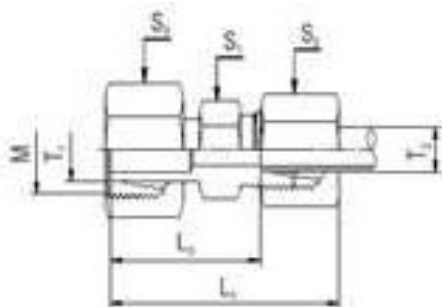

STEEL FITTINGS

Standpipe Reducer L Series

Part No	Description	Price
KOR 08/06L	08 - 06 mm	
KOR 10/06L	10 - 06 mm	
KOR 10/08L	10 - 08 mm	
KOR 12/06L	10 - 06 mm	
KOR 12/08L	12 - 08 mm	
KOR 12/10L	12 - 10 mm	
KOR 15/06L	15 - 06 mm	
KOR 15/08L	15 - 08 mm	
KOR 15/10L	15 - 10 mm	
KOR 15/12L	15 - 12 mm	
KOR 18/06L	18 - 06 mm	
KOR 18/08L	18 - 08 mm	
KOR 18/10L	18 - 10 mm	
KOR 18/12L	18 - 12 mm	
KOR 18/15L	18 - 15 mm	
KOR 22/06L	22 - 06 mm	
KOR 22/08L	22 - 08 mm	
KOR 22/10L	22 - 10 mm	
KOR 22/12L	22 - 12 mm	
KOR 22/15L	22 - 15 mm	
KOR 22/18L	22 - 18 mm	
KOR 28/06L	28 - 06 mm	
KOR 28/08L	28 - 08 mm	
KOR 28/10L	28 - 10 mm	
KOR 28/12L	28 - 12 mm	
KOR 28/15L	28 - 15 mm	
KOR 28/18L	28 - 18 mm	
KOR 28/22L	28 - 22 mm	
KOR 35/06L	35 - 06 mm	
KOR 35/08L	35 - 08 mm	
KOR 35/10L	35 - 10 mm	
KOR 35/12L	35 - 12 mm	
KOR 35/15L	35 - 15 mm	
KOR 35/18L	35 - 18 mm	
KOR 35/22L	35 - 22 mm	
KOR 35/28L	35 - 28 mm	
KOR 42/06L	42 - 06 mm	
KOR 42/08L	42 - 08 mm	
KOR 42/10L	42 - 10 mm	
KOR 42/12L	42 - 12 mm	
KOR 42/15L	42 - 15 mm	
KOR 42/18L	42 - 18 mm	
KOR 42/22L	42 - 22 mm	
KOR 42/28L	42 - 28 mm	
KOR 42/35L	42 - 35 mm