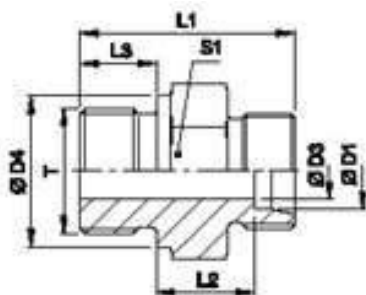

STEEL FITTINGS

Male Stud Couplings Npt S Series

Part No	Description	Price
GE06S	06mmx1/4" NPT	
GE08S	08mmx1/4" NPT	
GE10S1/4	10mmx1/4" NPT	
GE10S	10mmx3/8" NPT	
GE12S1/4	12mmx1/4" NPT	
GE12S	12mmx3/8" NPT	
GE12S1/2	12mmx1/2" NPT	
GE14S	14mmx1/2" NPT	
GE16S	16mmx1/2" NPT	
GE20S1/2	20mmx1/2" NPT	
GE20S	20mmx3/4" NPT	
GE20S1	20mmx1" NPT	
GE25S3/4	25mmx3/4" NPT	
GE25S	25mmx1" NPT	
GE30S3/4	30mmx3/4" NPT	
GE30S	30mmx1 1/4"NPT	
GE30S1 1/2	30mmx1 1/2"NPT	
GE38S 1	38mmx1" NPT	
GE38S1 1/4	38mmx1 1/4"NPT	
GE38S	38mmx1 1/2"NPT