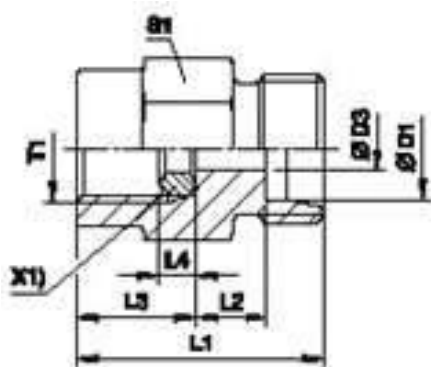

Pressure Gauge Connectors

Part No	Description	Price
MAV 06LR	06mmx1/4"	
MAV 08LR	08mmx1/4"	
MAV 10LR	10mmx1/4"	
MAV 12LR	12mmx1/4"	
MAV 06SR	06mmx1/2"	
MAV 08SR	08mmx1/2"	
MAV 10SR	10mmx1/2"	
MAV 12SR	12mmx1/2"	
MAV-EV06LR	06mmx1/4"	
MAV-EV08LR	08mmx1/4"	
MAV-EV10LR	10mmx1/4"	
MAV-EV12LR	12mmx1/4"	
MAV-EV06SR	06mmx1/2"	
MAV-EV08SR	08mmx1/2"	
MAV-EV10SR	10mmx1/2"	
MAV-EV12SR	12mmx1/2"