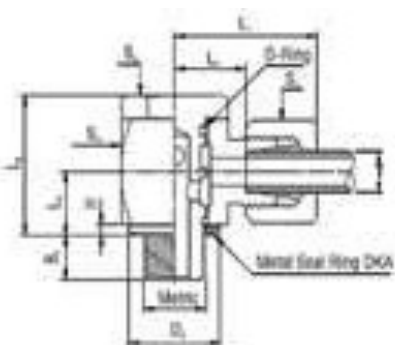

Banjo Couplings

Part No	Description	Price
WH 6LR	06 mm x 1/8"	
WH 8LR	08 mm x 1/4"	
WH 10LR	10 mm x 1/4"	
WH 12LR	12 mm x 3/8"	
WH 15LR	15 mm x 1/2"	
WH 18LR	18 mm x 1/2"	
WH 22LR	22 mm X 3/4"	
WH 6SR	06 mm x 1/4"	
WH 8SR	08 mm x 1/4"	
WH 10SR	10 mm x 3/8"	
WH 12SR	12 mm x 3/8"	
WH 14SR	14 mm x 1/2"	
WH 16SR	16 mm x 1/2"	
WH 20SR	20 mm x 3/4"