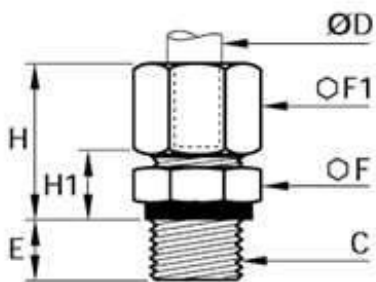

STEEL FITTINGS

Male Stud Couplings Metric

Part No	Description	Price
GE 06LM-ED	06mm x M10x1	
GE 08LM-ED	08mm x M12x1.5	
GE 10LM-ED	10mm x M14x1.5	
GE 12LM-ED	12mm x M16x1.5	
GE 15LM-ED	15mm x M18x1.5	
GE 18LM-ED	18mm x M22x1.5	
GE 22LM-ED	22mm x M26x1.5	
GE 28LM-ED	28mm x M33x2	
GE 35LM-ED	35mm x M42x2	
GE 42LM-ED	42mm x M48x2	
GE 06SM-ED	06mm x M12x1.5	
GE 08SM-ED	08mm x M14x1.5	
GE 10SM-ED	10mm x M16x1.5	
GE 12SM-ED	12mm x M18x1.5	
GE 14SM-ED	14mm x M20x1.5	
GE 16SM-ED	16mm x M22x1.5	
GE 20SM-ED	20mm x M27x2	
GE 25SM-ED	25mm x M33x2	
GE 30SM-ED	30mm x M42x2	
GE 38SM-ED	38mm x M48x2