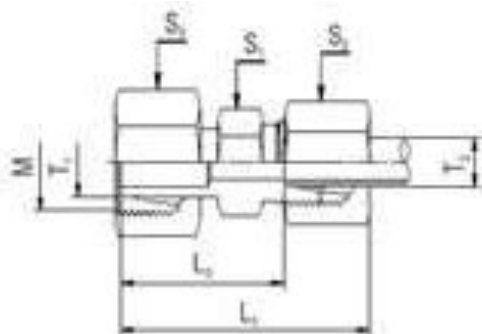

Straight Reducing Couplers L Series

Part No	Description	Price
GR 06/04LL	06/04 mm	
GR 08/04LL	08/04 mm	
GR 08/06LL	08/06 mm	
GR 08/06L	08/06 mm	
GR 10/06L	10/06 mm	
GR 10/08L	10/08 mm	
GR 12/06L	12/06 mm	
GR 12/08L	12/08 mm	
GR 12/10L	12/10 mm	
GR 15/06L	15/06 mm	
GR 15/08L	15/08 mm	
GR 15/10L	15/10 mm	
GR 15/12L	15/12 mm	
GR 18/08L	18/08 mm	
GR 18/10L	18/10 mm	
GR 18/12L	18/12 mm	
GR 18/15L	18/15 mm	
GR 22/12L	22/15 mm	
GR 22/15L	22/15 mm	
GR 22/18L	22/18 mm	
GR 28/15L	28/15 mm	
GR 28/18L	28/18 mm	
GR 28/22L	28/22 mm	
GR 35/22L	35/22 mm	
GR 35/28L	35/28 mm