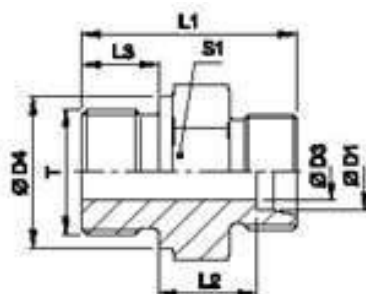

Male Stud Couplings Bsp L Series

Part No	Description	Price
GE06LR	06 mm x 1/8"	
GE06LR1/4	06 mm x 1/4"	
GE08LR1/8	08 mm x 1/8"	
GE08LR	08 mm x 1/4"	
GE08LR3/8	08 mm x 3/8"	
GE10LR1/4	10 mm x 1/4"	
GE10LR3/8	10 mm x 3/8"	
GE10LR1/2	10 mm x 1/2"	
GE12LR1/4	12 mm x 1/4"	
GE12LR	12 mm x 3/8"	
GE12LR1/2	12 mm x 1/2"	
GE15LR3/8	15 mm x 3/8"	
GE15LR	15 mm x 1/2"	
GE18LR	18 mm x 1/2"	
GE18LR3/4	18 mm x 3/4"	
GE22LR1/2	22 mm x 1/2"	
GE22LR	22 mm x 3/4"	
GE28LR3/4	28 mm x 3/4"	
GE28LR	28 mm x 1"	
GE35LR	35 mm x 1 1/4"	
GE42LR	42 mm x 1 1/2"