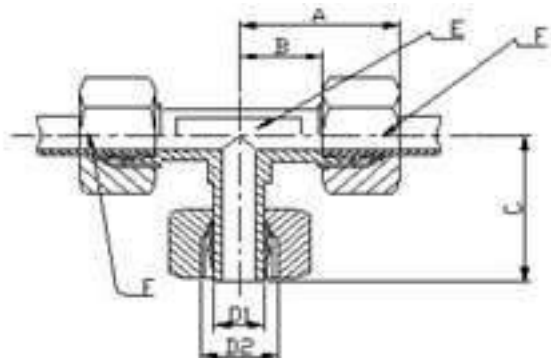

STEEL FITTINGS

Weld Bulkheads

| Part No | Description | Price |
|---------|-------------|-------|
| ESV 06L | 06 mm | |
| ESV 08L | 08 mm | |
| ESV 10L | 10 mm | |
| ESV 12L | 12 mm | |
| ESV 15L | 15 mm | |
| ESV 18L | 18 mm | |
| ESV 22L | 22 mm | |
| ESV 28L | 28 mm | |
| ESV 35L | 35 mm | |
| ESV 42L | 42 mm | |
| ESV 06S | 06 mm | |
| ESV 08S | 08 mm | |
| ESV 10S | 10 mm | |
| ESV 12S | 12 mm | |
| ESV 14S | 14 mm | |
| ESV 16S | 16 mm | |
| ESV 20S | 20 mm | |
| ESV 25S | 25 mm | |
| ESV 30S | 30 mm | |
| ESV 38S | 38 mm | |

Male Stud Standpipes Bsp

| Part No | Description | Price |
|-------------|----------------|-------|
| EVGE06LR-ED | 06 mm x 1/8" | |
| EVGE08LR-ED | 08 mm x 1/4" | |
| EVGE10LR-ED | 10 mm x 1/4" | |
| EVGE12LR-ED | 12 mm x 3/8" | |
| EVGE15LR-ED | 15 mm x 1/2" | |
| EVGE18LR-ED | 18 mm x 1/2" | |
| EVGE22LR-ED | 22 mm x 3/4" | |
| EVGE28LR-ED | 28 mm x 1" | |
| EVGE35LR-ED | 35 mm x 1 1/4" | |
| EVGE42LR-ED | 42 mm x 1 1/2" | |
| EVGE06SR-ED | 06 mm x 1/4" | |
| EVGE08SR-ED | 08 mm x 1/4" | |
| EVGE10SR-ED | 10 mm x 3/8" | |
| EVGE12SR-ED | 12 mm x 3/8" | |
| EVGE14SR-ED | 14 mm x 1/2" | |
| EVGE16SR-ED | 16 mm x 1/2" | |
| EVGE20SR-ED | 20 mm x 3/4" | |
| EVGE25SR-ED | 25 mm x 1" | |
| EVGE30SR-ED | 30 mm x 1 1/4" | |
| EVGE38SR-ED | 38 mm x 1 1/2" | |

STEEL FITTINGS

Standpipe Branch Tees

| Part No | Description | Price |
|---------|-------------|--------|
| EVT 06L | 06 mm | R63.25 |
| EVT 08L | 08 mm | |
| EVT 10L | 10 mm | |
| EVT 12L | 12 mm | |
| EVT 15L | 15 mm | |
| EVT 18L | 18 mm | |
| EVT 22L | 22 mm | |
| EVT 28L | 28 mm | |
| EVT 35L | 35 mm | |
| EVT 42L | 42 mm | |
| EVT 06S | 06 mm | |
| EVT 08S | 08 mm | |
| EVT 10S | 10 mm | |
| EVT 12S | 12 mm | |
| EVT 14S | 14 mm | |
| EVT 16S | 16 mm | |
| EVT 20S | 20 mm | |
| EVT 25S | 25 mm | |
| EVT 30S | 30 mm | |
| EVT 38S | 38 mm | |