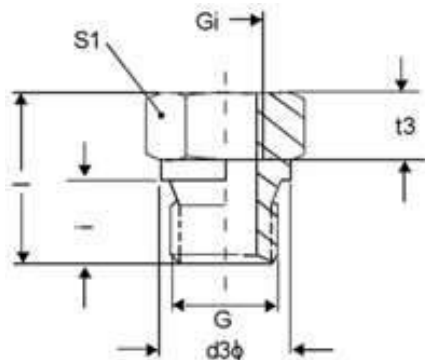

STEEL FITTINGS

**Male/Female Thread Reducing
Adaptors**

Part No	Description	Price
RI1/8"x1/4"	1/8 - 1/4	
RI1/8"x3/8"	1/8 - 3/8	
RI1/4"x1/8"	1/4 - 1/8	
RI1/4"x3/8"	1/4 - 3/8	
RI1/4"x1/2"	1/4 - 1/2	
RI1/4"x3/4"	1/4 - 3/4	
RI3/8"x1/8"	3/8 - 1/8	
RI3/8"x1/4"	3/8 - 1/4	
RI3/8"x1/2"	3/8 - 1/2	
RI3/8"x3/4"	3/8 - 3/4	
RI1/2"x1/8"	1/2 - 1/8	
RI1/2"x1/4"	1/2 - 1/4	
RI1/2"x3/8"	1/2 - 3/8	
RI1/2"x3/4"	1/2 - 3/4	
RI1/2"x1"	1/2 - 1	
RI1/2"x1 1/4"	1/2 - 1 1/4	
RI3/4"x1/4"	3/4 - 1/4	
RI3/4"x3/8"	3/4 - 3/8	
RI3/4"x1/2"	3/4 - 1/2	
RI3/4"x1"	3/4 - 1	
RI3/4"x1 1/4"	3/4 - 1 1/4	
RI3/4"x1 1/2"	3/4 - 1 1/2	
RI1"x1/4"	1 - 1/4	
RI1"x3/8"	1 - 3/8	
RI1"x1/2"	1 - 1/2	
RI1"x3/4"	1 - 3/4	
RI1"x1 1/4"	1 - 1 1/4	
RI1"x1 1/2"	1 - 1 1/2	
RI1 1/4"x1/2"	1 1/4 - 1/2	
RI1 1/4"x3/4"	1 1/4 - 3/4	
RI1 1/4"x1"	1 1/4 - 1	
RI1 1/4"x1 1/2"	1 1/4 - 1 1/2	
RI1 1/2"x1/2"	1 1/2 - 1/2	
RI1 1/2"x3/4"	1 1/2 - 3/4	
RI1 1/2"x1"	1 1/2 - 1	
RI1 1/2"x1 1/4"	1 1/2 - 1 1/4