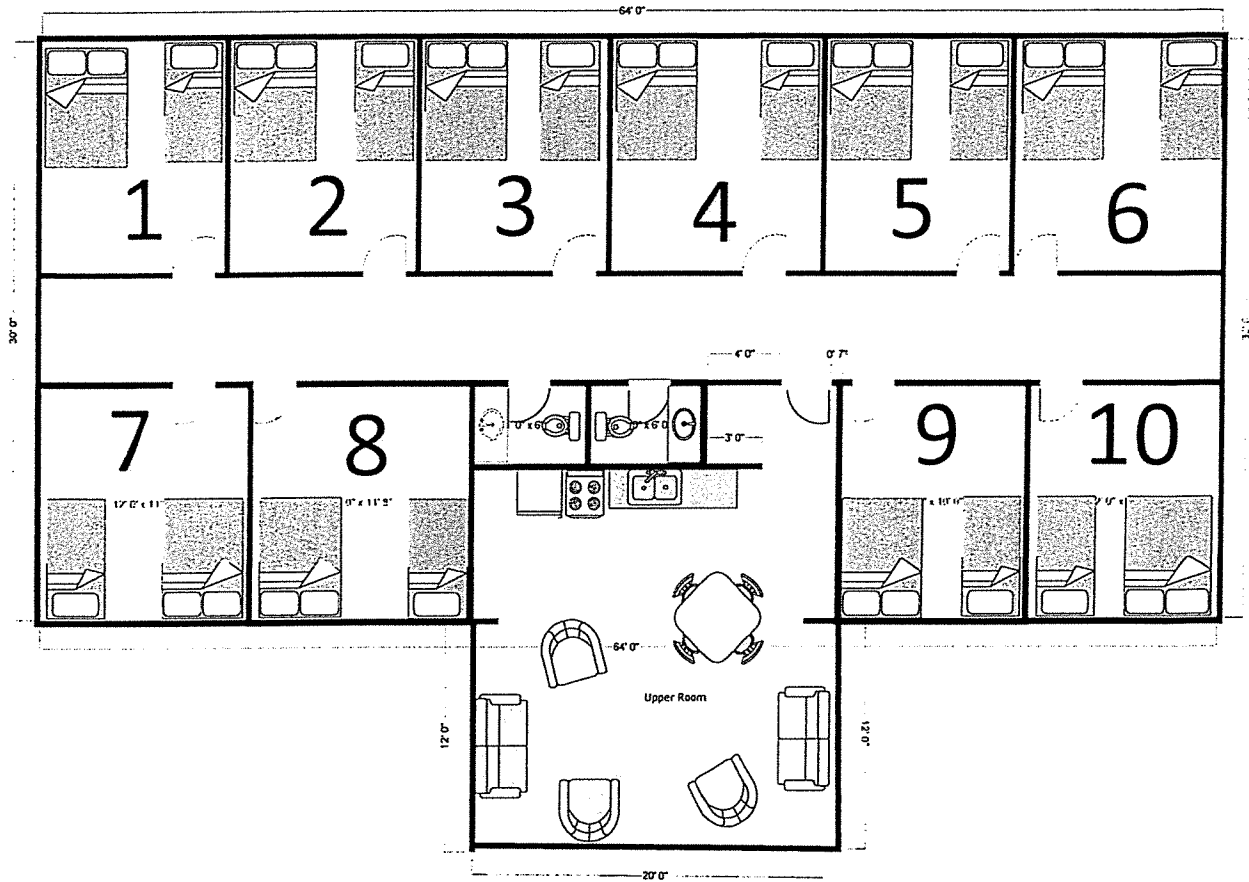

# Staff House Bedroom Chart

First floor Room			N/A
2 <sup>nd</sup> Floor 1			
2 <sup>nd</sup> Floor 2			
2 <sup>nd</sup> Floor 3			
2 <sup>nd</sup> Floor 4			
2 <sup>nd</sup> Floor 5			
2 <sup>nd</sup> Floor 6			
2 <sup>nd</sup> Floor 7			
2 <sup>nd</sup> Floor 8			
2 <sup>nd</sup> Floor 9			
2 <sup>nd</sup> Floor 10			

Each second floor room has one double and two twins.

There is one bed room on the first floor that is wheel chair accessible. The room has one double and one twin bunk.